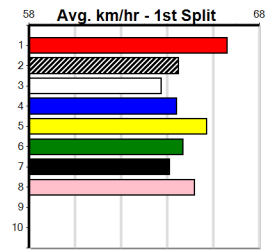

AMRON BOY AT STUD

Distance: 525m, Race Type: Grade 5, Total Prizemoney: $8,785
1st: $5,900, 2nd: $1,820, 3rd: $915, 4th: $150

DISHEVELED (3) can challenge for the early lead here and would be a tough proposition to catch if he leads. YAMANU BALE (7) displayed terrific mid-race speed in his top win here last week. CASHING OUT (5) shows loads of promise.

Watchdog Tips: 3 7 5 6 **Bet:** Trifecta 3,7/3,5,7/3,5,6,7 ($10 - 125%)

Form Box	Wgt	Dist	Track	Date	Time	BON	Margin	1st/2nd (Time)	PIR	Checked	Comment	WR	Split 1	S/P	Grade	
1																
RICKY BOBBY RIOT [5] Speedy type, excels off this draw, respect. $7.00																
BE	Dog				Jul-20				Sire: FERNANDO BALE	Dam: BLUE SKY RIOT			Trainer: Colin Bermingham (Mount Mercer)			
Owner(s): S Camden-bermingham																
Winning Distances: < 300m (0) 300 - 399m (1) 400 - 499m (10) 500 - 599m (9) 600 - 699m (0) > 700m (0)																
Winning Weights: 31.7(1) 31.8(5) 31.9(3) 32.0(3) 32.1(3) 32.2(1) 32.3(2) 32.4(1) 32.5(1)																
3rd (4)	32.1	390	WBL	R9	15-Feb-24	22.38	21.95	3.5L ZIPPING PHOENIX (22.15)	M/777			8.83	$2.30	X45		
6th (8)	32.1	450	WBL	R8	22-Feb-24	25.92	25.25	8.50L EULER BALE (25.32)	M/777			6.72	$7.30	X45		
4th (8)	32.1	425	BEN	R11	01-Mar-24	24.67	23.62	11.00 SEARCH HISTORY (23.94)	M/365			6.70	$4.40	5		
4th (1)	31.5	400	GEL	R11	26-Apr-24	23.03	22.29	11.00 IRVING BALE (22.29)	Q/34			8.63	$3.10	X45		
2nd (4)	31.6	400	GEL	R11	17-May-24	22.87	22.62	0.75L IVY'S JOY (22.83)	Q/23			8.58	$2.90	5		
2nd (6)	31.7	400	GEL	R9	23-May-24	22.59	22.37	1.00L TIGGERLONG GAS (22.52)	M/33			8.52	$4.20	X45		
1st (4)	31.9	450	WBL	R6	30-May-24	25.49	25.49	1.25L BAY TUDOR (25.57)	M/111		SW	6.60	$3.60	5		
3rd (2)	32.1	450	WBL	R8	05-Jun-24	25.86	25.47	5.50L CANYA EXCEED (25.49)	M/465			6.74	$2.30	X45		
Last 3 wins NOT included above																
1st (1)	32.4	460	GEL	R12	20-Oct-23	25.81	25.81	2.00L COOL BLUE STAR (25.93)	Q/111		SW	6.49	$2.40	5H		
1st (6)	32.1	390	WBL	R10	16-Nov-23	22.06	21.99	3.5L MAJOR CURRENCY (22.30)	Q/11			8.56	$6.20	X45		
1st (4)	32.2	450	WBL	R8	29-Nov-23	25.42	25.42	2.50L UDANI BALE (25.59)	M/211		SW	6.54	$4.10	X45		

Box History

Box	1st	2nd	3rd	4th	5th	6th	7th	8th
1	6		1	1	1			
2	4	3	4	1	1			3
3	3	1				1	1	1
4	3	1	2	3	1	2		2
5			1	1	1			2
6	2	2	1	2				1
7	1	1	2	5			1	1
8	1	1	1	2		1		

Prize Best Starts Trk/Dts APM

$88470.00
30.03(3)-24/12/22
76-20-9-12
20-4-3-2
10870