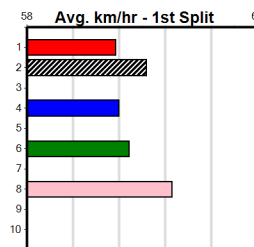

FERNANDO MICK AT STUD

9

9:21PM

(VIC time)

Distance: 600m, Race Type: Mixed 6/7, Total Prizemoney: $10,095
1st: $6,800, 2nd: $2,095, 3rd: $1,050, 4th: $150

SHADOWS OF BLUE (2) will appreciate the reduced line-up and can take up the running mid-race and prove hard to beat. LIVEABLE (8) was placed behind a fast one here 3 runs back over this distance and looks a big danger.

Watchdog Tips: 2 8 6 1 **Bet:** Win 2

Form Box	Wgt	Dist	Track	Date	Time	BON	Margin	1st/2nd (Time)	PIR	Checked	Comment	W/R	Split 1	S/P	Grade	
1	HARVEY INTENTION [7] $15.00															
	Draw helps but others rate better, tested.															
	BD Dog Nov-21 Sire: AUSSIE INFRARED Dam: JANE'S INTENTION Trainer: Todd O'Neill (Pearcedale)															
	Owner(s): O'Neill Racing (SYN), T O'Neill, T O'Neill, T O'Neill, M O'Neill															
	Winning Distances: < 300m (0) 300 - 399m (0) 400 - 499m (0) 500 - 599m (1) 600 - 699m (0) > 700m (0)															
	Winning Weights: 36.2(1)															
	2nd (2) 36.1 595 SAP R3 07-Apr-24 35.07 34.23 13.00 ELLA'S BABE (34.23) M/4444 . . . 9.63 $6.20 RW															
	5th (1) 35.7 435 SLE R1 14-Apr-24 25.26 24.32 9.00L JOROGUMO (24.63) Q/355 . . . 5.42 $19.20 M															
	3rd (2) 35.5 650 WBL R4 09-May-24 37.94 37.62 4.50L GO SEEK REECE (37.62) M/333 . . . 17.76 $83.00 RWH															
	7th (5) 35.6 650 WBL R6 16-May-24 37.97 37.27 10.00 SHAKE AND BAKE (37.27) S/788 . . . 18.00 $33.10 RWF															
4th (1) 35.6 595 SAP R3 20-May-24 34.94 34.20 2.75L DUNDEE COOPER (34.75) S/7654 . . . 9.70 $3.60 RW																
1st (3) 36.2 525 MEP R1 29-May-24 30.63 29.92 3.00L AKELA IAIDO (30.82) M/4333 . . . SW . 5.38 $3.50 M																
4th (8) 36.0 595 SAN R3 06-Jun-24 34.80 34.00 12.00 LANFRANCO (34.00) M/4444 . . . 9.59 $49.50 X67																
5th (2) 36.3 650 SHP R10 10-Jun-24 37.68 36.94 11.00 ELLA'S BABE (36.94) S/6666 . . . 17.86 $94.20 RWH																
Last 3 wins NOT included above																
<table border="1" style="width: 100%; border-collapse: collapse;"> <thead> <tr> <th>Bx</th> <th>1st</th> <th>2nd</th> <th>3rd</th> <th>4th</th> <th>5th</th> <th>6th</th> <th>7th</th> <th>8th</th> </tr> </thead> <tbody> <tr><td>1</td><td></td><td></td><td></td><td></td><td></td><td></td><td></td><td></td></tr> <tr><td>2</td><td>1</td><td>1</td><td></td><td>1</td><td>2</td><td></td><td></td><td></td></tr> <tr><td>3</td><td>1</td><td></td><td></td><td></td><td></td><td></td><td></td><td></td></tr> <tr><td>4</td><td></td><td></td><td></td><td></td><td>1</td><td>1</td><td></td><td></td></tr> <tr><td>5</td><td></td><td></td><td>1</td><td></td><td></td><td></td><td>1</td><td></td></tr> <tr><td>6</td><td></td><td></td><td></td><td></td><td></td><td></td><td></td><td>1</td></tr> <tr><td>7</td><td></td><td></td><td>1</td><td></td><td></td><td></td><td></td><td></td></tr> <tr><td>8</td><td></td><td>2</td><td></td><td>2</td><td></td><td>1</td><td></td><td></td></tr> </tbody> </table> <table border="1" style="width: 100%; border-collapse: collapse;"> <tr><td>Prize Best</td><td>$4990.00</td></tr> <tr><td>Starts</td><td>FSTD</td></tr> <tr><td>Trk/Dts</td><td>19-1-3-3</td></tr> <tr><td>APM</td><td>0-0-0-0</td></tr> <tr><td></td><td>3808</td></tr> </table>																

2	SHADOWS OF BLUE [6] $2.50															
	Small field helps, can burn mid-race, go close.															
	BE Dog Mar-22 Sire: TOMMY SHELBY Dam: ART NOVEAU Trainer: Jeffrey Britton (Anakie)															
	Owner(s): CHAMPAGNE PTN (SYN), S Smith, A Langton															
	Winning Distances: < 300m (0) 300 - 399m (0) 400 - 499m (1) 500 - 599m (1) 600 - 699m (0) > 700m (0)															
	Winning Weights: 33.2(1) 34.0(1)															
	2nd (5) 34.0 525 MEA R2 20-Apr-24 30.17 29.87 0.75L TAKUMI BALE (30.13) S/7322 . . . 5.33 $15.10 7															
	6th (2) 34.0 525 MEA R1 27-Apr-24 30.43 29.69 9.00L ZIPPING KAI (29.82) S/8766 . . . V0 . 5.31 $5.00 7															
	2nd (2) 33.7 515 SAN R2 02-May-24 29.81 29.33 7.00L ZIPPING KAI (29.33) M/6333 . . . 5.26 $5.90 X67															
	6th (3) 34.0 525 MEA R1 11-May-24 30.60 29.86 11.00 THIS TRAIN (29.86) M/6766 . . . 5.26 $10.30 7															
3rd (3) 34.1 600 MEA R2 18-May-24 34.71 34.32 3.00L HENRY INTENTION (34.50) S/4333 . . . 9.32 $13.20 X67																
4th (2) 33.9 600 MEA R3 25-May-24 34.91 34.17 11.00 REITERATE (34.17) M/4444 . . . 9.25 $3.80 RW																
1st (5) 34.0 450 SHP R5 30-May-24 25.55 25.51 2.25L SHE'S EXTREME (25.70) M/431 . . . 7.12 $1.90 X67																
4th (7) 33.3 650 SHP R13 10-Jun-24 37.64 36.94 2.00L VOSS ALI (37.51) S/6554 . . . 17.63 $6.80 RWH																
Last 3 wins NOT included above																
1st (2) 33.2 515 SAP R1 25-Feb-24 29.81 29.46 4.00L ECO BALE (30.09) M/4331 . . . 5.30 $2.20 M																
<table border="1" style="width: 100%; border-collapse: collapse;"> <thead> <tr> <th>Bx</th> <th>1st</th> <th>2nd</th> <th>3rd</th> <th>4th</th> <th>5th</th> <th>6th</th> <th>7th</th> <th>8th</th> </tr> </thead> <tbody> <tr><td>1</td><td></td><td></td><td></td><td></td><td></td><td></td><td></td><td></td></tr> <tr><td>2</td><td>1</td><td>2</td><td></td><td>1</td><td></td><td>1</td><td></td><td></td></tr> <tr><td>3</td><td></td><td></td><td>1</td><td></td><td></td><td>1</td><td></td><td></td></tr> <tr><td>4</td><td></td><td></td><td></td><td></td><td>1</td><td></td><td></td><td></td></tr> <tr><td>5</td><td>1</td><td>1</td><td>1</td><td></td><td></td><td></td><td>1</td><td></td></tr> <tr><td>6</td><td></td><td></td><td></td><td></td><td></td><td>1</td><td></td><td></td></tr> <tr><td>7</td><td></td><td></td><td></td><td>1</td><td></td><td></td><td></td><td></td></tr> <tr><td>8</td><td></td><td></td><td></td><td></td><td></td><td></td><td></td><td></td></tr> </tbody> </table> <table border="1" style="width: 100%; border-collapse: collapse;"> <tr><td>Prize Best</td><td>$10680.00</td></tr> <tr><td>Starts</td><td>NBT</td></tr> <tr><td>Trk/Dts</td><td>14-2-3-2</td></tr> <tr><td>APM</td><td>2-0-0-1</td></tr> <tr><td></td><td>7901</td></tr> </table>																

3	*** VACANT BOX ***															
	Sire: Dam: Trainer:															
	Owner(s):															
	Winning Distances: < 300m (0) 300 - 399m (0) 400 - 499m (0) 500 - 599m (0) 600 - 699m (0) > 700m (0)															
Winning Weights:																
Box History