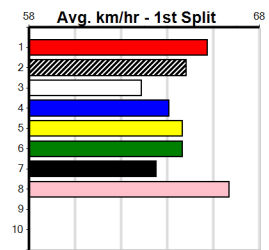

CITY VIEW BISTRO

Distance: 525m, Race Type: Grade 5, Total Prizemoney: $8,785
1st: $5,900, 2nd: $1,820, 3rd: $915, 4th: $150

RUN FOR SHELTER (8) has the required speed to cross and lead and looks suited to a race of this nature. ZIPPING CRUSADER (6) returned to his best form with a fast 30.07 win here last week. WILD ROVER (2) won't be too far away

Watchdog Tips: 8 6 2 7 Bet: Win 8

Form Box Wgt Dist Track Date Time BON Margin 1st/2nd (Time) PIR Checked Comment W/R Split 1 S/P Grade
MAGIC DARK STAR [5] Better than recent form, could surprise. $13.00
BK Bitch Jan-22 Sire: FABREGAS Dam: TAPESTRY TEARS
Owner(s): Magical Speed (SYN), T Johnson, E Scott, L Scott
Trainer: Greg Johnson (Point Cook)
Winning Distances: < 300m (0) 300 - 399m (0) 400 - 499m (4) 500 - 599m (0) 600 - 699m (0) > 700m (0)
Winning Weights: 26.6(1) 27.0(1) 27.1(1) 27.2(1)
2nd (4) 26.5 450 SHP R7 29-Apr-24 25.42 25.15 2.50L SHE DEVIL (25.25) M/553 . . . . . 6.85 $15.20 5
6th (8) 26.6 545 BAL R3 08-May-24 31.24 30.69 8.00L OSPREY ATHENA (30.69) M/3566 . . . . . 6.75 $18.90 X45
2nd (5) 26.8 595 SAP R8 13-May-24 34.62 34.39 3.25L DOTTY'S GIFT (34.39) M/1122 . . . . . 9.21 $21.60 X45
8th (3) 26.8 715 SAN R4 16-May-24 43.20 41.62 18.00 VALPOLICELLA (41.99) M/4338 . . . . . 6.14 $110.10 SH
ST (-) 27 525 MEP 22-May-24 30.60 0.01L Trial Cleared M/11 . . . . . 5.25 . ST
8th (3) 27.2 600 MEA R3 01-Jun-24 35.65 34.26 20.00 REITERATE (34.26) M/6788 . . . . . 9.33 $23.90 5
7th (7) 27.2 600 MEP R7 05-Jun-24 35.43 34.47 14.00 GROOVEBIRD (34.47) M/4677 . . . . . 9.19 $113.80 RWH
6th (7) 27.0 650 SHP R10 10-Jun-24 37.93 36.94 15.00 ELLA'S BABE (36.94) M/3445 . . . . . 17.42 $55.60 RWH
Last 3 wins NOT included above
1st (7) 27.1 400 GEL R4 02-Jan-24 23.00 22.48 0.25L NIKITA BALE (23.02) M/12 . . . . . VO 8.42 $3.10 7
1st (7) 27.2 400 GEL R2 02-Feb-24 23.04 22.41 1.25L SCENIC COURT (23.12) Q/11 . . . . . SW 8.40 $5.50 X67
1st (1) 27.0 450 BAL R7 03-Apr-24 25.60 25.18 1.75L ELSA JAY (25.71) Q/111 . . . . . 6.63 $5.10 5

WILD ROVER (NSW)[5] Back to a more suitable distance, place hope. $11.00
BK Dog Feb-22 Sire: AUSSIE INFRARED Dam: SANDAVE REBEL
Owner(s): R Boyle
Trainer: Cooper Hayes (Mill Park)
Winning Distances: < 300m (0) 300 - 399m (2) 400 - 499m (1) 500 - 599m (1) 600 - 699m (0) > 700m (0)
Winning Weights: 31.3(1) 31.6(1) 32.0(1) 32.1(1)
3rd (1) 32.0 595 SAP R3 07-Apr-24 35.13 34.23 13.00 ELLA'S BABE (34.23) Q/1222 . . . . . 9.33 $6.50 RW
4th (6) 31.3 350 HVL R4 10-May-24 20.22 19.66 4.50L CLOSED DOOR (19.91) M/7 . . . . . SW 6.87 $9.80 T3-7
7th (4) 31.3 400 GEL R9 14-May-24 23.39 22.84 4.25L DAPHNEE'S GOLD (23.10) M/44 . . . . . 6.89 $2.70 7
3rd (3) 31.6 460 WGL R9 23-May-24 26.69 26.11 1.5L JAMS NIMBLE (26.59) M/344 . . . . . 6.76 $3.20 7
1st (5) 31.6 350 HVL R9 29-May-24 19.45 19.45 0.75L MIKE ANGELO ZEAL (19.49) M/2 . . . . . SW 6.63 $6.10 7
1st (3) 32.0 350 HVL R7 31-May-24 19.30 19.01 3.25L ANOKE (19.53) M/1 . . . . . SW 6.57 $3.50 T3-RW
1st (1) 32.1 500 BEN R6 05-Jun-24 28.23 28.23 5.50L SHE'S VERSACE (28.59) Q/111 . . . . . 6.44 $2.30 5
5th (2) 32.2 595 SAP R4 10-Jun-24 35.04 34.47 8.50L FERNANDO DUKE (34.47) Q/1122 . . . . . 9.14 $14.10 X45
Last 3 wins NOT included above
1st (4) 31.3 425 BEN R2 15-Nov-23 24.22 24.11 6.00L GOLD GIZMO (24.61) Q/111 . . . . . 6.71 $2.70 M