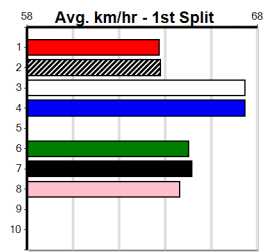

Watchdog Tips: 4 6 2 1 Bet: Win 4

LYNDL SAID NO [5] Honest type, draw suits, solid place hope. \$11.00
BK Dog May-21 Sire: HARD STYLE RICO Dam: DYNA QUOTA
Owner(s): E Scott
Trainer: Paul Jones (Hoddles Creek)
Winning Distances: < 300m (0) 300 - 399m (0) 400 - 499m (1) 500 - 599m (3) 600 - 699m (0) > 700m (0)
Winning Weights: 31.2(2) 31.7(1) 32.3(1)
Box History table and Prize Best Starts table included.