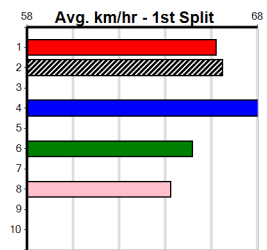

SPORTSBET SET A DEPOSIT LIMIT

Distance: 525m, Race Type: Mixed 3/4, Total Prizemoney: $9,055
1st: $6,100, 2nd: $1,870, 3rd: $935, 4th: $150

IN THE HUB (1) is a different chaser when he can land on the arm and from the good draw looks the one to catch. KINGSLEY BALE (4) can pressure the top elect early and make a race of it. BUDDY MONELLI (8) is an elite sprinter.

Watchdog Tips: **1** **4** **8** **6** **Bet:** Trifecta 1/4,8/2,4,6,8 ($10 - 166.67%)

Form Box	Wgt	Dist	Track	Date	Time	BON	Margin	1st/2nd (Time)	PIR	Checked	Comment	WR	Split 1	S/P	Grade	
1	IN THE HUB [4] Can run the hands off the clock, the one to beat $1.80															
	BD Dog			Dec-21			Sire: FERNANDO BALE			Dam: ACCUSED			Trainer: David Crawford (Pearcedale)			
	Owner(s): R Thompson															
	Winning Distances: < 300m (0) 300 - 399m (0) 400 - 499m (6) 500 - 599m (7) 600 - 699m (0) > 700m (0)															
	Winning Weights: 31.6(1) 31.7(1) 31.8(4) 31.9(2) 32.0(1) 32.1(3) 32.2(1)															
	8th (2)	32.5	515	SAN	R8	28-Mar-24	30.17	29.45	11.00 ORLI BALE (29.45)	M/7888	.	.	.	5.26	$2.80	GRP3
	8th (2)	32.4	520	GEL	R8	12-Apr-24	30.91	29.83	16.00 OREGON DURANT (29.83)	S/7888	.	.	.	5.62	$2.00	SH
	2nd (5)	32.3	515	SAP	R6	28-Apr-24	29.62	29.50	1.75L MAIA (29.50)	S/3222	.	.	.	5.26	$1.10	X45
	3rd (8)	31.6	525	MEA	R8	11-May-24	30.09	29.86	2.25L ELITE ALEX (29.95)	S/2312	.	.	.	5.11	$3.80	FFA
	1st (7)	31.9	515	SAN	R9	16-May-24	29.21	29.21	4.00L FUNNY OLD FELLOW (29.49)	M/1111	.	SW	.	5.06	$6.00	X34
1st (3)	31.6	515	SAN	R7	24-May-24	29.17	29.17	8.00L MEPUNGA LUNA (29.70)	M/2111	.	.	.	5.06	$2.10	X34	
1st (1)	31.8	460	WGL	R8	28-May-24	25.54	25.54	4.00L LETHAL SNIPER (25.82)	S/1111	.	.	.	6.50	$2.00	X45	
8th (2)	32.0	460	WGL	R8	06-Jun-24	26.18	25.66	7.00L HERE COMES ARTIE (25.72)	S/788	.	VO	.	6.59	$3.70	SH	
Last 3 wins NOT included above																
1st (2)	32.1	515	SAN	R5	25-Jan-24	29.10	29.10	8.00L HILL TOP JACK (29.64)	Q/1111	.	SW	.	5.05	$2.10	FFA	
1st (6)	31.8	435	SLE	R8	18-Feb-24	24.51	24.26	1.00L JACK HOOK (24.58)	M/222	.	.	.	5.37	$1.20	4	
1st (2)	32.2	525	MEA	R10	23-Mar-24	29.64	29.64	6.00L EDSEL BALE (30.05)	M/1111	.	.	.	5.05	$1.90	5	
2	FOLLOW THE BAND [4] Brilliant winner 2 runs back, tougher here, place $6.00															
	F Dog			Apr-22			Sire: BERNARDO			Dam: SHORE'S GIRL			Trainer: Rebecca Gibbons (Avalon)			
	Owner(s): T Sinnott															
	Winning Distances: < 300m (0) 300 - 399m (0) 400 - 499m (4) 500 - 599m (5) 600 - 699m (0) > 700m (0)															
	Winning Weights: 32.9(1) 33.0(2) 33.3(1) 33.6(1) 33.8(1) 34.2(2) 34.7(1)															
	4th (3)	34.6	525	MEA	R8	20-Apr-24	30.36	29.87	4.75L ELITE ALEX (30.03)	M/3444	.	.	.	5.18	$18.70	FFA
	3rd (5)	34.3	450	WBL	R9	25-Apr-24	25.27	24.87	4.25L BERNIE BURROW (24.98)	M/333	.	.	.	6.51	$58.10	SH
	3rd (4)	33.8	515	SAN	R8	02-May-24	29.55	29.33	2.25L SHIMA CURRENT (29.39)	M/2223	.	.	.	5.09	$23.70	FFA
	2nd (4)	33.9	515	SAN	R7	09-May-24	29.46	29.19	0.25L MORTON (29.45)	M/1111	.	.	.	5.03	$17.30	SH
	8th (5)	34.3	515	SAN	R8	16-May-24	30.05	29.21	11.00 STORMY DAY (29.29)	S/8777	.	.	.	5.26	$59.90	GRP1
5th (6)	34.7	450	BAL	R5	26-May-24	25.33	24.76	4.25L PAT ABILITY (25.04)	M/555	.	.	.	6.65	$9.20	SH	
1st (2)	34.7	460	GEL	R8	01-Jun-24	25.65	25.64	3.5L FIREWORKS (25.89)	M/421	.	SW	.	6.68	$2.40	X45	
5th (6)	34.9	460	GEL	R7	07-Jun-24	25.87	25.62	3.5L WINKING WILLIE (25.62)	M/445	.	SW W	.	6.58	$2.60	SH	
Last 3 wins NOT included above																
1st (1)	33.8	515	SAN	R10	07-Mar-24	29.58	29.23	1.00L UNDERWAY (29.64)	Q/1111	.	.	.	5.10	$2.00	5	
1st (3)	34.2	525	MEA	R5	16-Mar-24	30.39	29.65	0.50L BREAKDOWN (30.41)	S/4442	.	.	.	5.21	$5.30	5	
1st (7)	34.2	460	GEL	R8	29-Mar-24	25.69	25.69	3.75L FLYING ZULU (25.94)	Q/111	.	.	.	6.51	$12.00	X45	
3	*** VACANT BOX ***															
	Sire: Dam:						Trainer:									
	Owner(s):															
	Winning Distances: < 300m (0) 300 - 399m (0) 400 - 499m (0) 500 - 599m (0) 600 - 699m (0) > 700m (0)															
	Winning Weights:															
	Box History