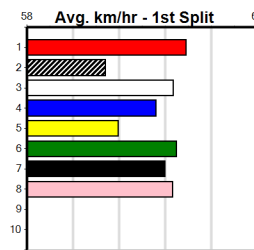

THE WATCHDOG APP (1-3 WINS)

1
6:35PM

(VIC time)

Distance: 525m, Race Type: Restricted Win, Total Prizemoney: $8,785
1st: $5,900, 2nd: $1,820, 3rd: $915, 4th: $150

TAMMY MCIVOR (3) finished close to the winner when placed here last week in a much tougher race and looks hard to beat. WILLOW BALE (7) is more than capable and will appreciate the empty draw underneath. WHATEVER HE SAID (4) has claims

Watchdog Tips: **3** **7** **4** **8** **Bet:** Trifecta 3/4,7,8/4,7,8 ($10 - 166.67%)

1

GEANI BALE (NSW) [5] *** SCRATCHED *** $5.50
BEBD Bitch Mar-22 Sire: DROOPYS SYDNEY Dam: DYNA UNI
Owner(s): B Wheeler
Trainer: Thomas Dailly (Anakie)
Winning Distances: < 300m (0) 300 - 399m (0) 400 - 499m (1) 500 - 599m (2) 600 - 699m (0) > 700m (0)
Winning Weights: 28.5(1) 29.2(2)

Box	1st	2nd	3rd	4th	5th	6th	7th	8th
1								
2	1	2	1	1	1			1
3	1							
4				1	1	1		
5					1			2
6					1	1	1	
7	1		1	1	1			
8				1	1	1		

Prize Best Starts Trk/Dts APM: $13780.00, 30.25(7)-8/5/24, 24-3-2-4, 13-2-0-3, 9099

2

SPELL ON YOU [6] Great win last time but this is tougher. $18.00
BD Dog Aug-22 Sire: AUSSIE INFRARED Dam: OVER AND AWAY
Owner(s): OUR SHOUT (SYN), J Callus, M Callus, E Mifsud, J Callus, A Banitsiotis
Trainer: John Barbara (Exford)
Winning Distances: < 300m (0) 300 - 399m (0) 400 - 499m (2) 500 - 599m (0) 600 - 699m (0) > 700m (0)
Winning Weights: 33.2(1) 34.9(1)

Box	1st	2nd	3rd	4th	5th	6th	7th	8th
1								
2								
3						1		
4			1					
5								
6								
7	2				1			
8								

Prize Best Starts Trk/Dts APM: $3025.00, NBT, 5-2-0-1, 2-0-0-1, 3025

3

TAMMY MCIVOR [6] Class edge, can run fast time, the one to beat. $1.60
RF Bitch May-22 Sire: FERAL FRANKY Dam: MCIVOR VERNA
Owner(s): B Priest
Trainer: Barry Priest (Junortoun)
Winning Distances: < 300m (0) 300 - 399m (0) 400 - 499m (1) 500 - 599m (1) 600 - 699m (0) > 700m (0)
Winning Weights: 29.0(2)

Box	1st	2nd	3rd	4th	5th	6th	7th	8th
1	1							
2				1				
3								
4								
5								
6	1							
7			1					2
8			2					

Prize Best Starts Trk/Dts APM: $6870.00, 29.95(1)-17/4/24, 8-2-0-4, 5-1-0-2, 5347

4

WHATEVER HE SAID [6] Reliable early, rarely runs a bad race, respect. $7.00
BE Dog Feb-22 Sire: MY REDEEMER Dam: WHATEVER I WANT
Owner(s): W Sutcliffe
Trainer: Patrick Furci (Maribyrnong)
Winning Distances: < 300m (0) 300 - 399m (0) 400 - 499m (2) 500 - 599m (0) 600 - 699m (0) > 700m (0)
Winning Weights: 31.5(1) 31.7(1)

Box	1st	2nd	3rd	4th	5th	6th	7th	8th
1	1		2	1				
2		1						
3	1	1	1					
4								
5								
6			1					
7								
8					1	1		

Prize Best Starts Trk/Dts APM: $6245.00, NBT, 11-2-3-3, 2-0-0-2, 4973

5

MAD KEV [7] Usually misses the start, tough draw, needs luck $34.00
BK Dog May-22 Sire: SUPERIOR PANAMA Dam: BLAZIN' REGGIE
Owner(s): V Johnson
Trainer: Vanessa Johnson (Newborough)
Winning Distances: < 300m (0) 300 - 399m (0) 400 - 499m (1) 500 - 599m (0) 600 - 699m (0) > 700m (0)
Winning Weights: 31.2(1)

Box	1st	2nd	3rd	4th	5th	6th	7th	8th
1		1			1			
2								
3			1		1			
4		1		1				
5								
6				2			1	1
7	1			1				2
8		1	2	2				1

Prize Best Starts Trk/Dts APM: $2950.00, NBT, 21-1-3-4, 2-0-0-0, 2220