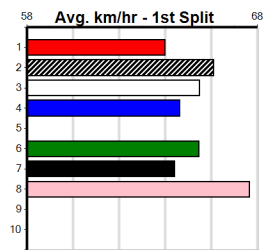

TOTAL CONTAINER SOLUTIONS

Distance: 730m, Race Type: Grade 5, Total Prizemoney: $10,095
1st: $6,800, 2nd: $2,095, 3rd: $1,050, 4th: $150

DRILL SERGEANT (8) has been one of the best performed stayers for a while now and can either lead or come off the speed to win. MEPUNGA LOAF (6) was placed at Group 3 level last start and looks the clear danger.

Watchdog Tips: **8** **6** **1** **7** **Bet:** **Box Quinella 6,8 ($10 for 1000%)**

Form Box	Wgt	Dist	Track	Date	Time	BON	Margin	1st/2nd (Time)	PIR	Checked	Comment	WR	Split 1	S/P	Grade	
1	APACHE SHOUT [5] Hugs the rails, motors mid race, threat. $11.00															
	WBD Dog			Aug-20			Sire: MY REDEEMER			Dam: SHOUT OUT LOUD			Trainer: Brian Brown (Axdedale)			
	Owner(s): BRINDLE (SYN), B Brown, J Wee hee, I Harrington, L Brown, E Bowles															
	Winning Distances: < 300m (0) 300 - 399m (0) 400 - 499m (1) 500 - 599m (4) 600 - 699m (4) > 700m (1)															
	Winning Weights: 34.8(2) 34.9(1) 35.1(2) 35.2(2) 35.5(1) 35.8(1) 36.0(1)															
	2nd (3)	34.6	600	MEP	R8	24-Apr-24	34.75	34.63	1.75L OSPREY ATHENA (34.63)	M/6743	.	.	.	9.36	$11.10	X45
	6th (6)	34.7	450	SHP	R8	29-Apr-24	25.50	25.15	5.00L CANYA CHARISMA (25.15)	M/887	.	.	.	7.10	$64.40	X45
	2nd (3)	35.2	500	BEN	R8	03-May-24	28.28	28.12	1.00L PIRATE KINGSLEY (28.21)	M/543	.	.	.	6.80	$3.50	5H
	1st (3)	35.2	500	BEN	R6	10-May-24	28.30	27.90	0.50L OX THE MAN (28.33)	M/554	.	.	.	6.70	$5.50	5F
	4th (4)	35.1	660	BEN	R8	17-May-24	38.05	37.97	1.25L PROFESSOR SNITCH (37.97)	M/7554	.	.	.	4.34	$12.00	X45
	3= (2)	35.0	500	BEN	R8	24-May-24	28.36	27.83	1.5L OX THE MAN (28.27)	S/864	.	.	.	6.86	$2.70	X45
	5th (4)	34.8	600	MEA	R6	01-Jun-24	34.95	34.26	8.00L FERNANDO DUKE (34.40)	M/7674	.	.	.	9.40	$20.60	X34
	3rd (2)	35.0	600	MEA	R6	08-Jun-24	34.91	34.57	5.00L LURE OF KILKENNY (34.57)	S/6643	.	.	.	9.47	$25.70	X45
	Last 3 wins NOT included above															
	1st (1)	35.1	600	MEA	R2	16-Sep-23	34.52	34.48	3.5L ASTON MICHIGAN (34.76)	M/1111	.	SW	.	9.12	$4.30	RWF
1st (6)	35.1	660	BEN	R5	29-Sep-23	37.74	37.74	2.00L VALOR BALE (37.87)	M/5442	.	.	.	4.27	$9.50	S	
1st (4)	34.9	730	MEA	R3	09-Dec-23	43.25	42.72	1.00L REDEEMER BLUE (43.30)	M/3322	.	SW	.	5.07	$4.10	5H	
2	ZINZAN CHOPPER (NSW)[5] Been building towards this distance, respect. $13.00															
	BK Dog			Aug-20			Sire: ZINZAN BROOKE			Dam: ASTEROID MISS			Trainer: Lyn Smith (Nambrok)			
	Owner(s): A Powell															
	Winning Distances: < 300m (0) 300 - 399m (0) 400 - 499m (0) 500 - 599m (4) 600 - 699m (4) > 700m (1)															
	Winning Weights: 33.0(1) 33.1(1) 33.4(1) 33.6(1) 34.0(1) 34.1(1) 34.2(2) 34.4(1)															
	3rd (6)	34.4	730	MEA	R4	17-Feb-24	42.91	42.71	1.75L PALAWA KING (42.80)	M/5444	.	.	.	5.15	$32.70	SH
	7th (2)	34.6	730	MEA	R8	24-Feb-24	42.93	42.71	3.25L PALAWA KING (42.71)	M/6767	.	SW	.	5.09	$14.20	GRP1
	8th (5)	33.7	715	CAN	R7	02-Mar-24	42.94	41.96	14.00 SAVIC (41.96)	87778	.	Sccc8777c8	.	5.90	$4.20	5
	3rd (2)	33.9	715	CAN	R4	09-Mar-24	42.53	41.71	10.00 WEST ON BOONIE (41.84)	43322	.	Mccc43322fd	.	5.70	$8.60	SH
	8th (6)	34.4	715	CAN	R8	16-Mar-24	42.68	42.14	7.50L WEST ON NUGGET (42.16)	67778	.	Mccc67778	.	5.83	$10.30	O
	4th (6)	33.6	515	SAP	R6	13-May-24	30.38	29.81	6.50L CANYA CHARISMA (29.93)	M/7655	.	.	.	5.34	$14.00	5
	5th (3)	34.2	545	BAL	R8	22-May-24	31.56	31.08	7.00L AWESOME AVENGER (31.08)	M/7886	.	.	.	7.07	$17.40	X45
	4th (6)	34.3	600	MEA	R6	01-Jun-24	34.87	34.26	7.00L FERNANDO DUKE (34.40)	M/8886	.	.	.	9.49	$46.80	X34
	Last 3 wins NOT included above															
	1st (1)	34.1	595	SAP	R5	22-Oct-23	34.64	34.16	0.75L LOTTIE INTENTION (34.69)	M/4432	.	SW	.	9.46	$2.00	RWH
1st (1)	34.4	640	SLE	R9	17-Dec-23	36.64	36.60	2.25L UNTAPPED (36.79)	Q/2221	.	SW	.	6.17	$5.40	SH	
1st (8)	34.2	715	SAN	R7	08-Feb-24	42.00	42.00	0.50L DEWANA SENSATION (42.03)	S/4311	.	.	.	6.25	$3.20	5	
3	LILLY INTENTION [5] Needs to lead clearly to be a chance, tested. $41.00															
	BK Bitch			Mar-21			Sire: HARD STYLE RICO			Dam: SHAE'S INTENTION			Trainer: Maddison O'Neill (Pearcedale)			
	Owner(s): O'Neill Racing (SYN), T O'Neill, T O'Neill, T O'Neill, M O'Neill															
	Winning Distances: < 300m (0) 300 - 399m (0) 400 - 499m (1) 500 - 599m (2) 600 - 699m (0) > 700m (2)															
	Winning Weights: 29.4(2) 29.6(1) 30.0(2)															
	8th (2)	30.1	525	MEA	R12	04-May-24	31.01	29.61	14.00 LADY WILSON (30.07)	M/5888	.	.	.	5.25	$12.90	5
	4th (7)	29.8	600	MEP	R8	08-May-24	35.15	34.50	9.50L CINDY'S CHARM (34.50)	M/6555	.	.	.	9.37	$18.80	X45
	5th (3)	30.2	595	SAP	R8	13-May-24	34.79	34.39	6.00L DOTTY'S GIFT (34.39)	M/5555	.	.	.	9.48	$31.20	X45