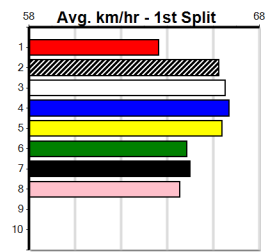

MEADOWS CONFERENCE & EVENTS

5

8:00PM

(VIC time)

Distance: 525m, Race Type: Grade 5, Total Prizemoney: $8,785
1st: $5,900, 2nd: $1,820, 3rd: $915, 4th: $150

UNREAL MISS (3) has the required speed to lead here and is very tough to catch when on the arm. CAMP FIRE (1) loves this circuit and can dial up the pressure mid race. HOLDEN BALE (7) is a dog on the rise who explodes soon after box rise.

Watchdog Tips: **3** **1** **7** **8** **Bet:** Box Quinella 1,3,7 ($10 for 333.33%)

Form Box	Wgt	Dist	Track	Date	Time	BON	Margin	1st/2nd (Time)	PIR	Checked	Comment	WR	Split 1	S/P	Grade	
1	CAMP FIRE [5]															
WBD		Dog		Dec-21		Sire: MY REDEEMER		Dam: BOQUILLA								$3.60
Owner(s): M Carter		Trainer: John Barbara (Exford)														
Winning Distances: < 300m (0) 300 - 399m (0) 400 - 499m (2) 500 - 599m (6) 600 - 699m (0) > 700m (0)																
Winning Weights: 32.3(2) 32.6(1) 32.7(1) 32.8(2) 33.4(2)																
2nd (4)	32.8	525	MEP	R10	06-Mar-24	30.13	29.98	2.25L LORNETT EXPRESS (29.98)	S/4433	.	.	.	5.26	$2.60	X45	
3rd (8)	32.8	485	HOR	R8	12-Mar-24	27.50	27.12	5.50L WHITE CREST (27.12)	S/534	.	.	.	6.74	$4.60	X45	
1st (5)	32.7	450	BAL	R8	14-Apr-24	25.59	25.59	1.25L LOOKS LIKE MAGIC (25.67)	M/322	.	.	.	6.70	$4.90	X45	
3rd (1)	32.6	525	MEA	R8	20-Apr-24	30.17	29.87	2.25L ELITE ALEX (30.03)	M/4333	.	.	.	5.20	$7.70	FFA	
6th (1)	32.6	525	MEA	R8	04-May-24	30.34	29.61	6.00L SMOOTH PLANE (29.93)	M/7556	.	SW	.	5.19	$12.40	X34	
2nd (4)	32.6	525	MEA	R9	11-May-24	29.93	29.86	0.50L PEPPER RUSH (29.90)	S/7422	.	.	.	5.24	$10.40	5	
1st (7)	32.8	525	MEP	R8	15-May-24	30.31	30.12	0.75L SHADOW RIOT (30.37)	S/6432	.	.	.	5.31	$3.00	X34	
3rd (4)	33.3	525	MEA	R4	08-Jun-24	30.24	29.80	2.00L YOGEN BALE (30.11)	M/6553	.	.	.	5.33	$9.30	X45	
Last 3 wins NOT included above																
1st (5)	32.6	525	MEP	R10	15-Nov-23	30.14	30.04	1.75L QUEST FOR PACE (30.25)	S/5422	.	.	.	5.25	$2.00	X45	
1st (7)	33.4	525	MEA	R11	16-Dec-23	30.12	29.55	0.50L WINSTON TOWN (30.14)	S/5444	.	VO	.	5.24	$8.40	5	
1st (4)	33.4	525	MEA	R6	23-Dec-23	30.18	29.71	0.10L ZELDA CHAOS (30.19)	S/5222	.	.	.	5.19	$4.90	X45	

Box History								
Bx	1st	2nd	3rd	4th	5th	6th	7th	8th
1			1				1	1
2	1			2	2			
3	1		1					
4	1	2	2					
5	3	1	1					
6			1					
7	2					1		
8		1	2					

Prize Best	$47295.00
Starts	30.12(7)-16/12/23
Trk/Dts	28-8-3-8
APM	22-6-3-6
	18222