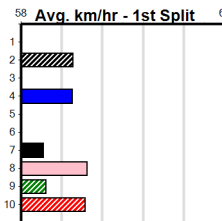

Sale

MAC EARTH GO EAGLE BOYS

Distance: 435m, Race Type: Maiden, Total Prizemoney: $2,535

1st: $1,680, 2nd: $520, 3rd: $260, 4th: $75

1

4:48PM
(VIC time)

BONIECKI (8) has been placed in two of four here and he has the speed to cross and lead throughout. GAZING COLLINDA (1) is a well bred type and her dam has produced some superstars. ASTON RICHIE (3) must be respected on debut

Watchdog Tips: **8** **1** **3** **5** **Bet:** **Box Quinella 1,3,8 ($10 for 333.33%)**

Form	Box	Weight	Dist	Track	Date	Time	BON	Margin	1st/2nd (Time)	PIR	Checked	Comment	W/R	Split 1	S/P	Grade	
1																	
GAZING COLLINDA [M] <i>Dam has produced some superstars, danger</i>																	
F	B				May-22		ASTON DEE BEE					AUDACIOUS BELL					$3.60
Trainer: Samuel Tyler (Boisdale) Owner(s): S Tyler																	
<table border="1"> <thead> <tr><th colspan="8">Winning Boxes</th></tr> <tr><th>1</th><th>2</th><th>3</th><th>4</th><th>5</th><th>6</th><th>7</th><th>8</th></tr> </thead> <tbody> <tr><td>Prize</td><td></td><td></td><td></td><td></td><td></td><td></td><td>$0</td></tr> <tr><td>Best</td><td></td><td></td><td></td><td></td><td></td><td></td><td>FSH</td></tr> <tr><td>Starts</td><td></td><td></td><td></td><td></td><td></td><td></td><td>0-0-0-0</td></tr> <tr><td>Trk/Dst</td><td></td><td></td><td></td><td></td><td></td><td></td><td>0-0-0-0</td></tr> <tr><td>APM</td><td></td><td></td><td></td><td></td><td></td><td></td><td>$0</td></tr> </tbody> </table>																	
2																	
VALENCIA LILLY [M] <i>Every chance last time, will need it easier</i>																	
BE	B				Oct-21		FERNANDO BALE					COURTING					$12.00
Trainer: Jennifer Gieschen (Valencia Creek) Owner(s): J Gieschen																	
<table border="1"> <thead> <tr><th colspan="8">Winning Boxes</th></tr> <tr><th>1</th><th>2</th><th>3</th><th>4</th><th>5</th><th>6</th><th>7</th><th>8</th></tr> </thead> <tbody> <tr><td>Prize</td><td></td><td></td><td></td><td></td><td></td><td></td><td>$335.00</td></tr> <tr><td>Best</td><td></td><td></td><td></td><td></td><td></td><td></td><td>NBT</td></tr> <tr><td>Starts</td><td></td><td></td><td></td><td></td><td></td><td></td><td>4-0-0-1</td></tr> <tr><td>Trk/Dst</td><td></td><td></td><td></td><td></td><td></td><td></td><td>4-0-0-1</td></tr> <tr><td>APM</td><td></td><td></td><td></td><td></td><td></td><td></td><td>$335</td></tr> </tbody> </table>																	
3																	
ASTON RICHIE [M] <i>Dam line produced the classy Aston Cade</i>																	
RBD	D				Jan-22		ASTON DEE BEE					ASTON CORINNA					$4.60
Trainer: Graeme Jose (Catani) Owner(s): R Borda																	
<table border="1"> <thead> <tr><th colspan="8">Winning Boxes</th></tr> <tr><th>1</th><th>2</th><th>3</th><th>4</th><th>5</th><th>6</th><th>7</th><th>8</th></tr> </thead> <tbody> <tr><td>Prize</td><td></td><td></td><td></td><td></td><td></td><td></td><td>$0</td></tr> <tr><td>Best</td><td></td><td></td><td></td><td></td><td></td><td></td><td>FSH</td></tr> <tr><td>Starts</td><td></td><td></td><td></td><td></td><td></td><td></td><td>0-0-0-0</td></tr> <tr><td>Trk/Dst</td><td></td><td></td><td></td><td></td><td></td><td></td><td>0-0-0-0</td></tr> <tr><td>APM</td><td></td><td></td><td></td><td></td><td></td><td></td><td>$0</td></tr> </tbody> </table>																	
4																	
VIENNA SUNSET [M] <i>Steadily placed last time, draw is a worry, no</i>																	
BDW	B				May-21		SENNACHIE					BELLA EDITION					$10.00
Trainer: Kathleen Fogarty (Lower Heyfield) Owner(s): K Fogarty																	
<table border="1"> <thead> <tr><th colspan="8">Winning Boxes</th></tr> <tr><th>1</th><th>2</th><th>3</th><th>4</th><th>5</th><th>6</th><th>7</th><th>8</th></tr> </thead> <tbody> <tr><td>Prize</td><td></td><td></td><td></td><td></td><td></td><td></td><td>$520.00</td></tr> <tr><td>Best</td><td></td><td></td><td></td><td></td><td></td><td></td><td>NBT</td></tr> <tr><td>Starts</td><td></td><td></td><td></td><td></td><td></td><td></td><td>2-0-1-0</td></tr> <tr><td>Trk/Dst</td><td></td><td></td><td></td><td></td><td></td><td></td><td>2-0-1-0</td></tr> <tr><td>APM</td><td></td><td></td><td></td><td></td><td></td><td></td><td>$520</td></tr> </tbody> </table>																	
5																	
MORE CAKE [M] <i>Dam produced star chaser Mac's Damage</i>																	
BD	B				Feb-22		ZAMBORA BROCKIE					SHE'S A BLAZIN'					$8.00
Trainer: Robert Whitford (Yarram) Owner(s): R Whitford																	
<table border="1"> <thead> <tr><th colspan="8">Winning Boxes</th></tr> <tr><th>1</th><th>2</th><th>3</th><th>4</th><th>5</th><th>6</th><th>7</th><th>8</th></tr> </thead> <tbody> <tr><td>Prize</td><td></td><td></td><td></td><td></td><td></td><td></td><td>$0</td></tr> <tr><td>Best</td><td></td><td></td><td></td><td></td><td></td><td></td><td>FSH</td></tr> <tr><td>Starts</td><td></td><td></td><td></td><td></td><td></td><td></td><td>0-0-0-0</td></tr> <tr><td>Trk/Dst</td><td></td><td></td><td></td><td></td><td></td><td></td><td>0-0-0-0</td></tr> <tr><td>APM</td><td></td><td></td><td></td><td></td><td></td><td></td><td>$0</td></tr> </tbody> </table>																	
6