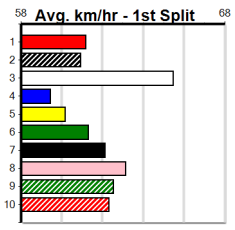

Sale

SPORTSBET FINAL

Distance: 510m, Race Type: Mixed 6/7 Final, Total Prizemoney: $3,875
1st: $2,600, 2nd: $800, 3rd: $400, 4th: $75

5
6:12PM
(VIC time)

DAINTREE CHIEF (3) was a dominant 29.54 heat winner last week and he looks suited once again. BOURNE SID (6) has been racing in consistent style and he should be prominent throughout. ELITE DARA (5) won't be too far away late.

Watchdog Tips: **3** **6** **5** **7** **Bet:** **Box Quinella 3,5,6,7 ($10 for 166.67%)**