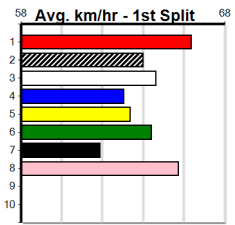

Sale

GOOD LUCK MAFFRA U14'S @ NATIONAL

Distance: 510m, Race Type: Grade 5, Total Prizemoney: $3,340
1st: $2,230, 2nd: $690, 3rd: $345, 4th: $75

7
6:53PM
(VIC time)

INVICTUS HARRY (1) is drawn to hold the early lead and he is very hard to get past when on the arm. DAINTREE DAZZLER (6) has a dynamic turn of foot and he just needs a clear crack mid race. OKAY BOOMER (8) showed improvement last time.

Watchdog Tips:

1

6

8

4

Bet:

Win 1