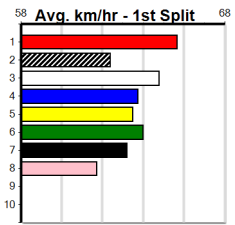

Sale

11

8:15PM

(VIC time)

GIPPSLANDS GOLD 98.3

Distance: 435m, Race Type: Grade 5, Total Prizemoney: \$2,925
1st: \$1,950, 2nd: \$600, 3rd: \$300, 4th: \$75

MR. WALLACE (8) was ultra impressive when placed here last week and he will find this a little easier. MALLY BOY (7) has an electric turn of foot and he is expected to lead for a long way, while SODA FRANK (1) is better than his past few runs.