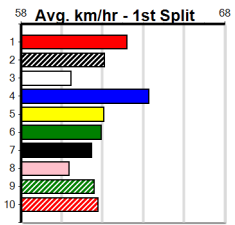

Sale

MACALISTER TYRE SERVICE

Distance: 435m, Race Type: Grade 7, Total Prizemoney: $2,925
1st: $1,950, 2nd: $600, 3rd: $300, 4th: $75

2

5:12PM
(VIC time)

SAND DUNES (7) has continued to improve with each run and she should turn for home with a nice break. PAW MANNY (6) has been luckless since his debut win and he can make amends tonight. OH MY PIE (8) has been consistent to date

Watchdog Tips: **7** **6** **8** **2** Bet: **Win 7**