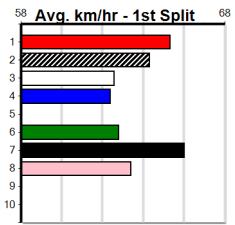

Sale

GIPPSLAND ACCOUNTING SOLUTIONS

Distance: 640m, Race Type: Mixed 4/5, Total Prizemoney: \$4,445
1st: \$2,990, 2nd: \$920, 3rd: \$460, 4th: \$75

6

6:35PM

(VIC time)

FIRE CHAMBER (6) is still learning but she can carve out serious time when in the clear and she will appreciate the empty draw. PONTING (3) was impressive over 510m last time and he may be suited to this journey. LAKEVIEW ALLY (2) has solid claims.