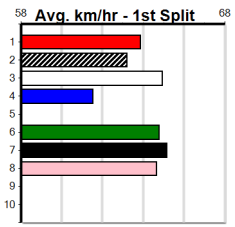

Sale

ECLECTIC HAIR STUDIO 112 DAMSELS D

Distance: 510m, Race Type: Grade 5, Total Prizemoney: $3,340
1st: $2,230, 2nd: $690, 3rd: $345, 4th: $75

4

5:53PM

(VIC time)

ERZA SCARLETT (1) has gone to another level in recent weeks and she is drawn to get all the breaks. SPIRIT WORLD (7) is better than her form indicates and she will be strong in the run home. LAKEVIEW LASS (3) has a solid record here

Watchdog Tips:

1

7

3

6

Bet:

Trifecta 1/3,6,7/3,4,6,7 ($10 - 111.11%)