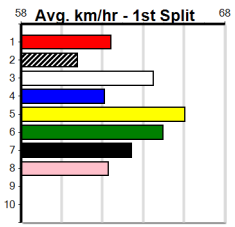

Sale

10

7:55PM

(VIC time)

DALYS TRANSPORT MAFFRA

Distance: 435m, Race Type: Grade 5, Total Prizemoney: \$2,925
1st: \$1,950, 2nd: \$600, 3rd: \$300, 4th: \$75

Watchdog Tips: 3 6 5 8 **Bet:** Win 3

ROCKET BALE (3) has been placed in four of seven here and he will find this easier than his most recent racing. RIBERO (6) has a great record here to date and he has speed to burn, while ASTON MASSIMO (5) is better than his past few runs.