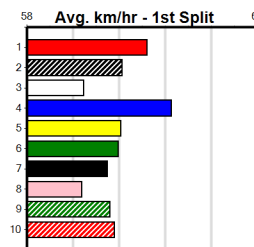

Sale
2
5:12PM
(VIC time)

MACALISTER TYRE SERVICE

Distance: 435m, Race Type: Grade 7, Total Prizemoney: $2,925
1st: $1,950, 2nd: $600, 3rd: $300, 4th: $75

SAND DUNES (7) has continued to improve with each run and she should turn for home with a nice break. PAW MANNY (6) has been luckless since his debut win and he can make amends tonight. OH MY PIE (8) has been consistent to date

Watchdog Tips: **7** **6** **8** **2** **Bet:** **Win 7**

1

KEEP ME CLOSE [7] **Showing promise but this is harder, place best** **$7.50**

BK Dog **May-21** Sire: MY REDEEMER Dam: AM I THERE Trainer: Kaylah Thorburn (Gormandale)

Owner(s): K Thorburn
Winning Distances: < 300m (0) 300 - 399m (0) 400 - 499m (1) 500 - 599m (0) 600 - 699m (0) > 700m (0)
Winning Weights: 31.5(1)

4th	1st	3rd	5th	6th	7th	8th	9th	10th	11th	12th	13th	14th	15th	16th	17th	18th	19th	20th
(1)	31.8	300	HVL	R1	10-Mar-24	17.30	16.33	2.00L	NOVEMBER RAIN (17.17)	M/4		VO		4.05	$81.30	M		
(1)	31.5	435	SLE	R1	31-Mar-24	24.95	24.45	1.00L	DAINTREE TIGER (25.01)	Q/111				5.23	$15.20	M		
(6)	30.5	435	SLE	R3	09-Jun-24	24.97	24.34	5.00L	SECRET WITHIN (24.63)	M/233				5.37	$5.50	7		

Last 3 wins NOT included above

Box History

Bx	1st	2nd	3rd	4th	5th	6th	7th	8th
1	1							
2				1				
3								
4								
5								
6			1					
7								
8								

Prize		$2055.00
Best	24.95(1)-31/3/24	
Starts	3-1-0-1	
Trk/Dts	2-1-0-1	
APM	1353	

2

ROYAL PRIDE [7] **Never headed two runs back, must keep safe** **$6.00**

BK Dog **Mar-22** Sire: SHIMA SHINE Dam: LAKEVIEW ISLA Trainer: Bree Elston (Sale)

Owner(s): BGB SYN (SYN), G Elston, B Elston
Winning Distances: < 300m (0) 300 - 399m (0) 400 - 499m (1) 500 - 599m (0) 600 - 699m (0) > 700m (0)
Winning Weights: 36.7(1)

6th	1st	3rd	5th	6th	7th	8th	9th	10th	11th	12th	13th	14th	15th	16th	17th	18th	19th	20th
(1)	37.1	435	SLE	R1	08-May-24	25.55	24.32	12.00	PAW BRADLEY (24.73)	Q/555				5.50	$5.70	M		
(6)	36.7	435	SLE	R1	26-May-24	24.84	24.46	1.00L	SAND DUNES (24.90)	M/111		SW		5.27	$8.10	M		
(3)	37.1	435	SLE	R4	05-Jun-24	24.97	24.37	2.25L	RYDER'S MAGIC (24.81)	M/222				5.30	$7.00	7		

Last 3 wins NOT included above

Box History

Bx	1st	2nd	3rd	4th	5th	6th	7th	8th
1						1		
2								
3			1					
4								
5								
6	1							
7								
8								

Prize		$1980.00
Best	24.84(6)-26/5/24	
Starts	3-1-0-1	
Trk/Dts	3-1-0-1	
APM	1980	

3

DAINTREE KIMBA [7] **Improving type but very hit or miss early, risky** **$12.00**

BK Bitch **Oct-22** Sire: FERAL FRANKY Dam: WHISTLING BULLET Trainer: Gary Joske (Yinnar)

Owner(s): LUCKY ELEVEN (SYN), K Joske, G Joske
Winning Distances: < 300m (0) 300 - 399m (0) 400 - 499m (1) 500 - 599m (0) 600 - 699m (0) > 700m (0)
Winning Weights: 26.6(1)

5th	3rd	1st	2nd	4th	6th	7th	8th	9th	10th	11th	12th	13th	14th	15th	16th	17th	18th	19th	20th
(2)	26.2	525	MEP	R1	22-May-24	31.60	29.92	8.00L	MISTER MANFREDI (31.04)	M/1155				5.42	$4.90	M			
(2)	26.8	435	SLE	R2	02-Jun-24	24.93	24.37	4.25L	KENZIE KID (24.64)	Q/333				5.41	$8.20	M			
(7)	26.6	435	SLE	R1	09-Jun-24	24.86	24.34	2.50L	PARUMBA DAWN (25.03)	M/611				5.48	$2.00	M			

Last 3 wins NOT included above

Box History

Bx	1st	2nd	3rd	4th	5th	6th	7th	8th
1								
2			1		1			
3								
4								
5								
6								
7	1							
8								

Prize		$1940.00
Best	24.86(7)-9/6/24	
Starts	3-1-0-1	
Trk/Dts	2-1-0-1	
APM	1940