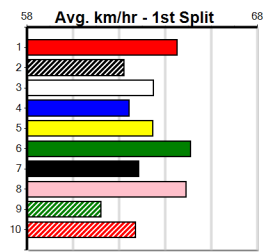

Sale

3

5:35PM

(VIC time)

PURE SKIN RETREAT

Distance: 435m, Race Type: Grade 6, Total Prizemoney: $2,925
1st: $1,950, 2nd: $600, 3rd: $300, 4th: $75

DAINTREE GODDESS (4) has been flying around Grafton of late and she should have enough pace to cross and lead. RYDER'S MAGIC (1) has been dominant in his past two and he will continue to get stronger. LOSE MY MIND (2) has solid claims

Watchdog Tips: **4** **1** **2** **6** **Bet:** **Win 4**

1

RYDER'S MAGIC [6] **Dominant in his past two, fast early, danger** **$3.40**

RF Dog Jun-22 Sire: ASTON DEE BEE Dam: SHARNI'S MY GIRL Trainer: Lorraine Langley (Pakenham)

Owner(s): A Langley
Winning Distances: < 300m (0) 300 - 399m (0) 400 - 499m (2) 500 - 599m (0) 600 - 699m (0) > 700m (0)
Winning Weights: 36.6(1) 37.1(1)

2nd	7	36.7	435	SLE	R1	28-Apr-24	24.91	24.19	1.75L ANNA (24.80)	M/222	5.29	$1.50 M
6th	(2)	36.4	435	SLE	R1	05-May-24	25.54	24.32	8.00L VELOX BALE (25.00)	M/223	5.34	$1.50 M
2nd	(4)	36.7	460	WGL	R1	16-May-24	26.58	26.16	0.75L JOY RIDE (26.54)	M/211	6.57	$1.40 T3-M
1st	(2)	36.6	460	WGL	R2	30-May-24	26.33	25.91	2.50L JUDGE JEBRYNAH (26.51)	M/111	6.51	$1.30 T3-M
1st	(6)	37.1	435	SLE	R4	05-Jun-24	24.81	24.37	2.25L BOURNE SID (24.97)	M/111	5.21	$2.10 7

Last 3 wins NOT included above

Box History

Bx	1st	2nd	3rd	4th	5th	6th	7th	8th
1								
2	1							
3						1		
4		1						
5								
6	1							
7		1						
8								

Prize Best	$3790.00
Starts	24.81(6)-5/6/24
Trk/Dts	5-2-2-0
APM	3-1-1-0
	3686

2

LOSE MY MIND [6] **Good record here, gets the gun run, threat** **$6.50**

BEED Bitch May-21 Sire: MY REDEEMER Dam: AM I THERE Trainer: Kaylah Thorburn (Gormandale)

Owner(s): K Thorburn
Winning Distances: < 300m (0) 300 - 399m (0) 400 - 499m (2) 500 - 599m (0) 600 - 699m (0) > 700m (0)
Winning Weights: 26.1(1) 26.4(1)

2nd	(2)	27.2	435	SLE	R3	07-Mar-24	25.02	24.68	1.25L LONG SLEEVES (24.94)	M/432	5.37	$3.70 M
6th	(3)	26.4	400	WGL	R2	14-Mar-24	23.75	22.79	5.00L BRAEMAR MOLLY (23.40)	M/57	8.77	$2.20 T3-M
6th	(5)	26.2	400	WGL	R2	21-Mar-24	23.52	22.63	9.00L CHANCY NANCY/ASTON	M/67	8.89	$12.30 M
1st	(2)	26.4	435	SLE	R3	27-Mar-24	24.96	24.59	0.50L DR. KENNETH (24.98)	M/111	5.39	$5.60 M
1st	(6)	26.1	435	SLE	R11	05-Apr-24	24.60	24.60	8.50L CARTEL GLAMOUR (25.17)	M/111	5.26	$2.80 X67
3rd	(8)	26.1	435	SLE	R4	14-Apr-24	24.98	24.32	5.50L ASTON CORLEONE (24.63)	M/333	5.32	$3.70 X67H
3rd	(2)	25.6	435	SLE	R10	26-May-24	25.01	24.46	2.25L SOUTHERN LAW (24.86)	Q/133	5.29	$5.10 6G
2nd	(4)	26.0	435	SLE	R4	09-Jun-24	24.90	24.34	2.25L SMOOTH COLLINDA (24.75)	S/666	5.48	$11.10 RW

Last 3 wins NOT included above

Box History

Bx	1st	2nd	3rd	4th	5th	6th	7th	8th
1								
2	1	1	1		1			
3						1		
4		2						
5						1		
6	1							
7								
8			1					

Prize Best	$4040.00
Starts	24.60(6)-5/4/24
Trk/Dts	10-2-3-2
APM	8-2-3-2
	2740