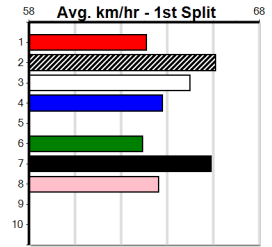

Sale

BEDGGOODS TRANSPORT

9

7:35PM

(VIC time)

Distance: 435m, Race Type: Mixed 4/5, Total Prizemoney: $3,360
1st: $2,250, 2nd: $690, 3rd: $345, 4th: $75

URIEL BALE (7) is one of the most gifted chasers in work and he is expected to fire fresh. DR. UNITED (4) looks the leader and he owns a scorching 24.19 PB here, while KISAUNI (2) has been placed in two of three here and has pace to burn.

Watchdog Tips: 7 4 2 3 **Bet:** Win 7

Form Box	Wgt	Dist	Track	Date	Time	BON	Margin	1st/2nd (Time)	PIR	Checked	Comment	WR	Split 1	S/P	Grade

1

DR. BENEDICT [4] Hit or miss early but has some talent, place **$12.00**
BK Dog Jan-22 Sire: BERNARDO Dam: SWEET DEMI
Owner(s): DOCTORS KENNELS (SYN), J McMahon, J Gill Trainer: Judith McMahon (Darriman)
Winning Distances: < 300m (0) 300 - 399m (1) 400 - 499m (4) 500 - 599m (0) 600 - 699m (0) > 700m (0)
Winning Weights: 29.0(2) 29.3(1) 29.4(1) 30.7(1)

Box	1st	2nd	3rd	4th	5th	6th	7th	8th
1								
2				1				
3	1	1						
4		1	1			1		
5	2							2
6			1			1		
7		1		1		1		
8	2			1				

Last 3 wins NOT included above

1st (8) 29.0 435 SLE R1 14-Feb-24 24.73 24.38 7.00L MASTER RHODE (25.19) M/111 . . . . . 5.32 $4.20 M
1st (8) 29.3 435 SLE R9 18-Feb-24 24.75 24.26 0.25L CHARLIE CALAMARI (24.76) M/221 . . . . . 5.40 $4.60 X67
1st (5) 29.0 350 HVL R8 27-Feb-24 19.45 19.21 1.5L FLYING AVENUE (19.54) M/3 . . . . . 6.63 $3.70 6G

Box History

Bx	1st	2nd	3rd	4th	5th	6th	7th	8th
1								
2				1				
3	1	1						
4		1	1			1		
5	2							2
6			1			1		
7		1		1		1		
8	2			1				

Prize Best Starts Trk/Dts APM $12100.00 24.50(5)-7/4/24 19-5-3-2 11-4-1-0 8101

2

KISAUNI [5] Placed in two of three here, threat if steps **$7.50**
BK Dog Mar-22 Sire: FERNANDO BALE Dam: MOMBASA
Owner(s): Worldly (SYN), W Macpherson, P Campbell Trainer: Gary Joske (Yinnar)
Winning Distances: < 300m (0) 300 - 399m (1) 400 - 499m (3) 500 - 599m (7) 600 - 699m (0) > 700m (0)
Winning Weights: 29.3(2) 29.4(1) 29.5(1) 29.6(2) 29.8(1) 29.9(1) 30.6(1) 30.9(1) 31.1(1)

Box	1st	2nd	3rd	4th	5th	6th	7th	8th
1	3	1						1
2	2		2					
3	1	1			1			1
4	2	2				1	1	1
5	1							
6	1	1		1		1		
7	1				2			3
8	1	4	2	1		1		

Last 3 wins NOT included above

1st (2) 29.8 510 SLE R7 04-Feb-24 28.59 28.59 1.75L BOOMBURST (28.71) Q/111 . . . SW . 8.99 $3.30 5H
1st (1) 29.9 515 SLP R5 18-Feb-24 29.90 29.35 1.00L HERE COMES ARTIE (29.96) M/1111 . . . . . 5.06 $4.20 5H
1st (2) 30.6 450 BAL R7 20-Mar-24 25.34 25.01 2.50L DOWNSTREAM (25.50) M/111 . . . . . 6.59 $2.40 5

Box History

Bx	1st	2nd	3rd	4th	5th	6th	7th	8th
1	3	1						1
2	2		2					
3	1	1			1			1
4	2	2				1	1	1
5	1							
6	1	1		1		1		
7	1				2			3
8	1	4	2	1		1		

Prize Best Starts Trk/Dts APM $51480.00 NBT 40-11-10-4 3-0-2-0 24548

3

FIRE HOSE [5] Racing well, sizzles mid race, keep safe **$3.40**
BE Dog Aug-20 Sire: AUSSIE INFRARED Dam: OKAWA IN BLACK
Owner(s): OKAWAPARK (SYN), C Tilley, K Markham Trainer: Christopher Tilley (Sale)
Winning Distances: < 300m (0) 300 - 399m (1) 400 - 499m (19) 500 - 599m (2) 600 - 699m (0) > 700m (0)
Winning Weights: 35.4(1) 35.5(1) 35.6(1) 35.7(1) 35.9(1) 36.0(2) 36.1(1) 36.3(1) 36.7(1) 36.9(2) 37.0(4) 37.1(1) 37.2(1)

Box	1st	2nd	3rd	4th	5th	6th	7th	8th
1	5	3	2					1
2	4	2	1	1				1
3	2	2	3	3		1	2	
4	2	3						1
5			1	2				1
6	5							
7	2		1		1			1
8	2	4	2	1		1		1

Last 3 wins NOT included above

1st (3) 37.0 460 GEL R8 13-Oct-23 25.65 25.65 1.75L SMART TALK (25.77) M/11 . . . . . 6.53 $1.50 X45
1st (2) 37.0 460 GEL R8 10-Nov-23 25.68 25.68 0.25L DEPARTED (25.69) M/211 . . . SW . 6.53 $4.10 X45
1st (2) 37.2 450 BAL R6 15-Nov-23 25.42 25.22 0.025 MISS SCALLYWAG (25.42) M/112 . . . . . 6.50 $5.40 X45

Box History

Bx	1st	2nd	3rd	4th	5th	6th	7th	8th
1	5	3	2					1
2	4	2	1	1				1
3	2	2	3	3		1	2	
4	2	3						1
5			1	2				1
6	5							
7	2		1		1			1
8	2	4	2	1		1		1

Prize Best Starts Trk/Dts APM $11256.25 24.37(3)-5/6/24 65-22-14-10 4-2-0-1 13979