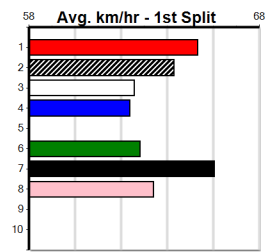

Sale
6
6:35PM
(VIC time)

GIPPSLAND ACCOUNTING SOLUTIONS

Distance: 640m, Race Type: Mixed 4/5, Total Prizemoney: $4,445
1st: $2,990, 2nd: $920, 3rd: $460, 4th: $75

FIRE CHAMBER (6) is still learning but she can carve out serious time when in the clear and she will appreciate the empty draw. PONTING (3) was impressive over 510m last time and he may be suited to this journey. LAKEVIEW ALLY (2) has solid claims.

Watchdog Tips: **6** **3** **2** **4** **Bet:** **Win 6**

1

EXCAVATOR TICKET [5] **Rarely runs a bad race here, place claims** **$9.00**
BK Dog Apr-21 Sire: HOOKED ON SCOTCH Dam: TINDERELLA Trainer: Corey Fulford (Maffra)
Winning Distances: < 300m (0) 300 - 399m (0) 400 - 499m (3) 500 - 599m (2) 600 - 699m (0) > 700m (1)
Winning Weights: 32.4(1) 33.1(1) 33.2(1) 33.4(1) 33.5(2)

Box	1st	2nd	3rd	4th	5th	6th	7th	8th
1								
2	2	3	1	2	2			
3		2	1	1	5	2	1	
4	1	5	2		3			
5		1	1	2	3			
6	1	1	1	1	1		2	
7	2			1	3	1	2	1
8			2	1				1

Prize Best Starts Trk/Dts APM: $37293.21 NBT 66-6-13-11 9-0-3-3 14812

2

LAKEVIEW ALLY [5] **Racing well, settles on the speed, threat** **$4.80**
BE Bitch Nov-20 Sire: BERNARDO Dam: LAKEVIEW MAISEY Trainer: Monique Whelan (Metung)
Winning Distances: < 300m (0) 300 - 399m (0) 400 - 499m (3) 500 - 599m (5) 600 - 699m (1) > 700m (0)
Winning Weights: 28.9(1) 29.2(1) 29.3(1) 29.8(2) 29.9(3) 30.3(1)

Box	1st	2nd	3rd	4th	5th	6th	7th	8th
1		2		2				1 1
2	2			1	1	1		
3		1	2	1	1	2		2
4	2	1	1	1	1			
5	1			1				
6	1	1			2			1
7	3		2		1			
8		2	1			1		

Prize Best Starts Trk/Dts APM: $47015.00 FSTD 44-9-7-6 0-0-0-0 9731

3

PONTING [5] **Impressive last time, distance may suit, danger** **$4.80**
BK Dog Aug-22 Sire: SH AVATAR Dam: ROCKIN' ROSIE Trainer: Graeme Jose (Catani)
Winning Distances: < 300m (0) 300 - 399m (0) 400 - 499m (4) 500 - 599m (0) 600 - 699m (0) > 700m (0)
Winning Weights: 32.8(1) 33.0(1) 33.3(1) 33.4(1)

Box	1st	2nd	3rd	4th	5th	6th	7th	8th
1	3	1		1				
2	1					1		
3								
4		1		2				
5				1		1		
6					1			
7	1							
8		1						

Prize Best Starts Trk/Dts APM: $10625.00 FSTD 15-4-4-0 0-0-0-0 8245

4

WESTERLY BALE (NSW)[4] **Returned to form last time, must keep safe** **$7.00**
BK Bitch Apr-21 Sire: FERAL FRANKY Dam: DYNA CARMEN Trainer: Deborah Coleman (Lara)
Winning Distances: < 300m (0) 300 - 399m (0) 400 - 499m (5) 500 - 599m (1) 600 - 699m (1) > 700m (0)
Winning Weights: 26.4(1) 26.6(1) 26.7(1) 27.0(2) 27.2(1) 27.3(1)

Box	1st	2nd	3rd	4th	5th	6th	7th	8th
1	2	2	1	2				
2	1	1	1	1	1	2		
3	1	1	1	1	1			
4		1	2	2			2	
5				1	1	1		
6			2					
7	3	2		2	2	1		
8			2	1				1

Prize Best Starts Trk/Dts APM: $22080.00 37.11(3)-25/2/24 48-7-7-9 3-1-1-1 10721

5

*** VACANT BOX ***
Sire: Dam: Trainer:
Winning Distances: < 300m (0) 300 - 399m (0) 400 - 499m (0) 500 - 599m (0) 600 - 699m (0) > 700m (0)
Winning Weights: