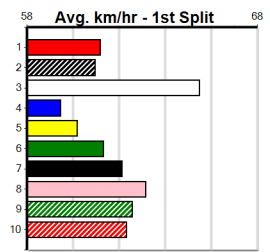

Sale
5
6:12PM
(VIC time)

SPORTSBET FINAL

Distance: 510m, Race Type: Mixed 6/7 Final, Total Prizemoney: $3,875
1st: $2,600, 2nd: $800, 3rd: $400, 4th: $75

DAINTREE CHIEF (3) was a dominant 29.54 heat winner last week and he looks suited once again.
BOURNE SID (6) has been racing in consistent style and he should be prominent throughout. ELITE DARA (5) won't be too far away late.

Watchdog Tips: **3** **6** **5** **7** **Bet:** **Box Quinella 3,5,6,7 ($10 for 166.67%)**

1

COME CATCH ME [6] ***** SCRATCHED ***** **$99.00**

BK **Bitch** **Feb-21** **Sire: NITRO BURST** **Dam: MUZA'S ANGEL** **Trainer: Yvonne Andrews (Kilmany)**

Owner(s): Y Andrews
Winning Distances: < 300m (0) 300 - 399m (0) 400 - 499m (1) 500 - 599m (1) 600 - 699m (0) > 700m (0)
Winning Weights: 27.6(1) 27.7(1)

7th	5th	4th	3rd	2nd	1st	M	W	5.48	$45.60	6G
7th (3) 27.5	435	SLE	R9	05-May-24	25.85	24.32	16.00	STITCH AND SHOUT (24.77)	M/488	. . . . .
5th (5) 28.0	450	TRA	R7	13-May-24	26.02	25.42	8.50L	FASCINATE DEBRA (25.43)	S/885	. . . . .
7th (3) 27.5	460	WGL	R7	16-May-24	26.89	26.16	11.00	BRINDLE CHIC (26.16)	M/587	. . . . .
4th (5) 27.3	510	SLE	R7	22-May-24	29.50	29.10	6.00L	LAKEVIEW JAN (29.10)	M/544	. . . . .
7th (4) 27.4	510	SLE	R7	26-May-24	29.54	28.85	7.50L	PEG (29.04)	M/777	. . . . .
7th (5) 26.5	460	WGL	R7	30-May-24	26.67	25.91	7.00L	MALLY SO DREAMING (26.20)	M/588	. . . . W
8th (3) 26.5	435	SLE	R10	05-Jun-24	25.34	24.37	7.50L	MALLY BOY (24.82)	M/788	. . . . .
4th (7) 26.4	510	SLE	R6	09-Jun-24	29.66	28.73	4.00L	ELITE DARA (29.39)	M/134	. . . . .

Last 3 wins NOT included above

1st (6) 27.7	510	SLE	R2	17-Sep-23	29.49	28.58	2.00L	SANDY BASA (29.62)	Q/122	. . . . .	9.33	$24.10	MH
1st (7) 27.6	435	SLE	R5	19-Oct-23	24.71	24.57	2.00L	MIGHTY CAVE (24.84)	M/111	. . . . .	5.29	$7.40	7

Box History

Bx	1st	2nd	3rd	4th	5th	6th	7th	8th
1		2		1	1			2
2				2	1			2
3					2	3	2	1
4			1		1	1	2	
5		1	1	1	3			
6	1				1	2	1	
7	1		2	2	1	1	1	
8			1	2			1	

Prize Best Starts Trk/Dts APM $5475.00
29.49(6)-17/9/23
48-2-3-5
6-1-0-0
1241

2

LAKEVIEW DECEAH [7] **Still learning, needs room early, place best** **$7.50**

WF **Bitch** **Feb-22** **Sire: FERNANDO BALE** **Dam: LAKEVIEW MAISEY** **Trainer: Luke Whelan (Metung)**

Owner(s): Lakeview kennels (SYN), L Whelan, M Whelan, P Whelan
Winning Distances: < 300m (0) 300 - 399m (1) 400 - 499m (0) 500 - 599m (0) 600 - 699m (0) > 700m (0)
Winning Weights: 26.6(1)

7th	1st	8th	4th	3rd	2nd	1st	M	W	5.30	$5.80	M		
7th (1) 27.0	435	SLE	R2	04-Feb-24	25.82	24.19	9.00L	CHRISSY HAND (25.20)	Q/177	. . . . .	5.30	$5.80	M
1st (3) 26.6	395	TRA	R1	01-May-24	22.37	21.88	0.25L	SACRED SWORD (22.38)	M/111	. . . . .	3.75	$4.80	M
8th (4) 26.7	435	SLE	R4	08-May-24	25.57	24.32	12.00	DAINTREE CHIEF (24.79)	M/888	. . . . .	5.59	$6.70	7
3rd (5) 27.0	395	TRA	R9	15-May-24	22.64	22.19	3.5L	ABSOLUTE HAZE (22.40)	M/545	. . . . .	3.93	$10.90	X67
7th (7) 27.2	435	SLE	R9	22-May-24	25.63	24.63	15.00	DR. ERICA (24.63)	M/477	. . . . VO	5.36	$5.30	X67
6th (4) 27.0	510	SLE	R4	02-Jun-24	29.74	28.83	11.00	OSCAR INTENTION (29.01)	M/656	. . . . .	9.66	$16.20	X67
4th (2) 27.1	510	SLE	R5	09-Jun-24	30.25	28.73	11.00	DAINTREE CHIEF (29.54)	M/344	. . . . VO	9.35	$11.80	X67H

Last 3 wins NOT included above

Prize Best Starts Trk/Dts APM $2055.00
NBT
7-1-0-1
2-0-0-0
1719