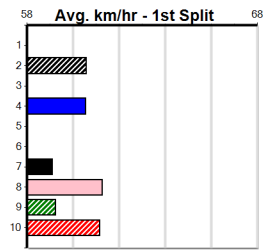

Sale
1
4:48PM
(VIC time)

MAC EARTH GO EAGLE BOYS

Distance: 435m, Race Type: Maiden, Total Prizemoney: $2,535
1st: $1,680, 2nd: $520, 3rd: $260, 4th: $75

BONIECKI (8) has been placed in two of four here and he has the speed to cross and lead throughout. GAZING COLLINDA (1) is a well bred type and her dam has produced some superstars. ASTON RICHIE (3) must be respected on debut

Watchdog Tips: **8** **1** **3** **5** **Bet:** Box Quinella 1,3,8 ($10 for 333.33%)

Form Box	Wgt	Dist	Track	Date	Time	BON	Margin	1st/2nd (Time)	PIR	Checked	Comment	WR	Split 1	S/P	Grade	
1	GAZING COLLINDA [M] $3.60															
	F Bitch May-22 Sire: ASTON DEE BEE Dam: AUDACIOUS BELL															
	Owner(s): S Tyler Trainer: Samuel Tyler (Boisdale)															
	Winning Distances: < 300m (0) 300 - 399m (0) 400 - 499m (0) 500 - 599m (0) 600 - 699m (0) > 700m (0)															
	Winning Weights:															
	<table border="1"> <thead> <tr> <th>Bx</th> <th>1st</th> <th>2nd</th> <th>3rd</th> <th>4th</th> <th>5th</th> <th>6th</th> <th>7th</th> <th>8th</th> </tr> </thead> <tbody> <tr><td>1</td><td></td><td></td><td></td><td></td><td></td><td></td><td></td><td></td></tr> <tr><td>2</td><td></td><td></td><td></td><td></td><td></td><td></td><td></td><td></td></tr> <tr><td>3</td><td></td><td></td><td></td><td></td><td></td><td></td><td></td><td></td></tr> <tr><td>4</td><td></td><td></td><td></td><td></td><td></td><td></td><td></td><td></td></tr> <tr><td>5</td><td></td><td></td><td></td><td></td><td></td><td></td><td></td><td></td></tr> <tr><td>6</td><td></td><td></td><td></td><td></td><td></td><td></td><td></td><td></td></tr> <tr><td>7</td><td></td><td></td><td></td><td></td><td></td><td></td><td></td><td></td></tr> <tr><td>8</td><td></td><td></td><td></td><td></td><td></td><td></td><td></td><td></td></tr> </tbody> </table>															
	Last 3 wins NOT included above															
	<table border="1"> <tr><td>Prize Best</td><td></td><td></td><td></td><td></td><td></td><td></td><td></td><td>$0</td></tr> <tr><td>Starts</td><td></td><td></td><td></td><td></td><td></td><td></td><td></td><td>FSH</td></tr> <tr><td>Trk/Dts</td><td></td><td></td><td></td><td></td><td></td><td></td><td></td><td>0-0-0-0</td></tr> <tr><td>APM</td><td></td><td></td><td></td><td></td><td></td><td></td><td></td><td>0-0-0-0</td></tr> <tr><td></td><td></td><td></td><td></td><td></td><td></td><td></td><td></td><td>0</td></tr> </table>															

2	VALENCIA LILLY [M] $12.00															
	BE Bitch Oct-21 Sire: FERNANDO BALE Dam: COURTING															
	Owner(s): J Gieschen Trainer: Jennifer Gieschen (Valencia Cree)															
	Winning Distances: < 300m (0) 300 - 399m (0) 400 - 499m (0) 500 - 599m (0) 600 - 699m (0) > 700m (0)															
	Winning Weights:															
	<table border="1"> <thead> <tr> <th>Bx</th> <th>1st</th> <th>2nd</th> <th>3rd</th> <th>4th</th> <th>5th</th> <th>6th</th> <th>7th</th> <th>8th</th> </tr> </thead> <tbody> <tr><td>1</td><td></td><td></td><td></td><td></td><td></td><td></td><td></td><td></td></tr> <tr><td>2</td><td></td><td></td><td></td><td></td><td></td><td></td><td></td><td></td></tr> <tr><td>3</td><td></td><td></td><td></td><td></td><td></td><td></td><td></td><td></td></tr> <tr><td>4</td><td></td><td></td><td></td><td></td><td></td><td></td><td></td><td></td></tr> <tr><td>5</td><td></td><td></td><td></td><td></td><td></td><td></td><td></td><td></td></tr> <tr><td>6</td><td></td><td></td><td></td><td></td><td></td><td></td><td></td><td></td></tr> <tr><td>7</td><td></td><td></td><td></td><td></td><td></td><td></td><td></td><td></td></tr> <tr><td>8</td><td></td><td></td><td></td><td></td><td></td><td></td><td></td><td></td></tr> </tbody> </table>															
	<table border="1"> <tr><td>Prize Best</td><td></td><td></td><td></td><td></td><td></td><td></td><td></td><td>$335.00</td></tr> <tr><td>Starts</td><td></td><td></td><td></td><td></td><td></td><td></td><td></td><td>NBT</td></tr> <tr><td>Trk/Dts</td><td></td><td></td><td></td><td></td><td></td><td></td><td></td><td>4-0-0-1</td></tr> <tr><td>APM</td><td></td><td></td><td></td><td></td><td></td><td></td><td></td><td>4-0-0-1</td></tr> <tr><td></td><td></td><td></td><td></td><td></td><td></td><td></td><td></td><td>335</td></tr> </table>															
	Last 3 wins NOT included above															

3	ASTON RICHIE [M] $4.60															
	RBD Dog Jan-22 Sire: ASTON DEE BEE Dam: ASTON CORINNA															
	Owner(s): R Borda Trainer: Graeme Jose (Catani)															
	Winning Distances: < 300m (0) 300 - 399m (0) 400 - 499m (0) 500 - 599m (0) 600 - 699m (0) > 700m (0)															
	Winning Weights:															
	<table border="1"> <thead> <tr> <th>Bx</th> <th>1st</th> <th>2nd</th> <th>3rd</th> <th>4th</th> <th>5th</th> <th>6th</th> <th>7th</th> <th>8th</th> </tr> </thead> <tbody> <tr><td>1</td><td></td><td></td><td></td><td></td><td></td><td></td><td></td><td></td></tr> <tr><td>2</td><td></td><td></td><td></td><td></td><td></td><td></td><td></td><td></td></tr> <tr><td>3</td><td></td><td></td><td></td><td></td><td></td><td></td><td></td><td></td></tr> <tr><td>4</td><td></td><td></td><td></td><td></td><td></td><td></td><td></td><td></td></tr> <tr><td>5</td><td></td><td></td><td></td><td></td><td></td><td></td><td></td><td></td></tr> <tr><td>6</td><td></td><td></td><td></td><td></td><td></td><td></td><td></td><td></td></tr> <tr><td>7</td><td></td><td></td><td></td><td></td><td></td><td></td><td></td><td></td></tr> <tr><td>8</td><td></td><td></td><td></td><td></td><td></td><td></td><td></td><td></td></tr> </tbody> </table>															
	Last 3 wins NOT included above															
	<table border="1"> <tr><td>Prize Best</td><td></td><td></td><td></td><td></td><td></td><td></td><td></td><td>$0</td></tr> <tr><td>Starts</td><td></td><td></td><td></td><td></td><td></td><td></td><td></td><td>FSH</td></tr> <tr><td>Trk/Dts</td><td></td><td></td><td></td><td></td><td></td><td></td><td></td><td>0-0-0-0</td></tr> <tr><td>APM</td><td></td><td></td><td></td><td></td><td></td><td></td><td></td><td>0-0-0-0</td></tr> <tr><td></td><td></td><td></td><td></td><td></td><td></td><td></td><td></td><td>0</td></tr> </table>															

4	VIENNA SUNSET [M] $10.00															
	BDW Bitch May-21 Sire: SENNACHIE Dam: BELLA EDITION															
	Owner(s): K Fogarty Trainer: Kathleen Fogarty (Lower Heyfield)															
	Winning Distances: < 300m (0) 300 - 399m (0) 400 - 499m (0) 500 - 599m (0) 600 - 699m (0) > 700m (0)															
	Winning Weights:															
	<table border="1"> <thead> <tr> <th>Bx</th> <th>1st</th> <th>2nd</th> <th>3rd</th> <th>4th</th> <th>5th</th> <th>6th</th> <th>7th</th> <th>8th</th> </tr> </thead> <tbody> <tr><td>1</td><td></td><td></td><td></td><td></td><td></td><td></td><td></td><td></td></tr> <tr><td>2</td><td></td><td></td><td></td><td></td><td></td><td></td><td></td><td></td></tr> <tr><td>3</td><td></td><td></td><td></td><td></td><td></td><td></td><td></td><td></td></tr> <tr><td>4</td><td></td><td></td><td></td><td></td><td></td><td></td><td></td><td></td></tr> <tr><td>5</td><td></td><td></td><td></td><td></td><td></td><td></td><td></td><td></td></tr> <tr><td>6</td><td></td><td></td><td></td><td></td><td></td><td></td><td></td><td></td></tr> <tr><td>7</td><td></td><td></td><td></td><td></td><td></td><td></td><td></td><td></td></tr> <tr><td>8</td><td></td><td></td><td></td><td></td><td></td><td></td><td></td><td></td></tr> </tbody> </table>															
	<table border="1"> <tr><td>Prize Best</td><td></td><td></td><td></td><td></td><td></td><td></td><td></td><td>$520.00</td></tr> <tr><td>Starts</td><td></td><td></td><td></td><td></td><td></td><td></td><td></td><td>NBT</td></tr> <tr><td>Trk/Dts</td><td></td><td></td><td></td><td></td><td></td><td></td><td></td><td>2-0-1-0</td></tr> <tr><td>APM</td><td></td><td></td><td></td><td></td><td></td><td></td><td></td><td>2-0-1-0</td></tr> <tr><td></td><td></td><td></td><td></td><td></td><td></td><td></td><td></td><td>520</td></tr> </table>															
	Last 3 wins NOT included above															

5	MORE CAKE [M] $8.00															
	BD Bitch Feb-22 Sire: ZAMBORA BROCKIE Dam: SHE'S A BLAZIN'															
	Owner(s): R Whitford Trainer: Robert Whitford (Yarram)															
	Winning Distances: < 300m (0) 300 - 399m (0) 400 - 499m (0) 500 - 599m (0) 600 - 699m (0) > 700m (0)															
	Winning Weights:															
	<table border="1"> <thead> <tr> <th>Bx</th> <th>1st</th> <th>2nd</th> <th>3rd</th> <th>4th</th> <th>5th</th> <th>6th</th> <th>7th</th> <th>8th</th> </tr> </thead> <tbody> <tr><td>1</td><td></td><td></td><td></td><td></td><td></td><td></td><td></td><td></td></tr> <tr><td>2</td><td></td><td></td><td></td><td></td><td></td><td></td><td></td><td></td></tr> <tr><td>3</td><td></td><td></td><td></td><td></td><td></td><td></td><td></td><td></td></tr> <tr><td>4</td><td></td><td></td><td></td><td></td><td></td><td></td><td></td><td></td></tr> <tr><td>5</td><td></td><td></td><td></td><td></td><td></td><td></td><td></td><td></td></tr> <tr><td>6</td><td></td><td></td><td></td><td></td><td></td><td></td><td></td><td></td></tr> <tr><td>7</td><td></td><td></td><td></td><td></td><td></td><td></td><td></td><td></td></tr> <tr><td>8</td><td></td><td></td><td></td><td></td><td></td><td></td><td></td><td></td></tr> </tbody> </table>															
	Last 3 wins NOT included above															
	<table border="1"> <tr><td>Prize Best</td><td></td><td></td><td></td><td></td><td></td><td></td><td></td><td>$0</td></tr> <tr><td>Starts</td><td></td><td></td><td></td><td></td><td></td><td></td><td></td><td>FSH</td></tr> <tr><td>Trk/Dts</td><td></td><td></td><td></td><td></td><td></td><td></td><td></td><td>0-0-0-0</td></tr> <tr><td>APM</td><td></td><td></td><td></td><td></td><td></td><td></td><td></td><td>0-0-0-0</td></tr> <tr><td></td><td></td><td></td><td></td><td></td><td></td><td></td><td></td><td>0</td></tr> </table>