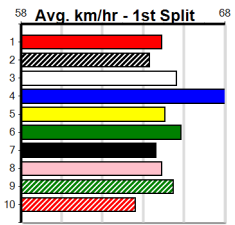

CROYDON HOMING PIGEON CLUB

Distance: 300m, Race Type: Grade 5, Total Prizemoney: $2,925
1st: $1,950, 2nd: $600, 3rd: $300, 4th: $75

11

2:04PM

(VIC time)

PAT PENNY (8) posted a solid win from a wide draw 2 starts back and she could be the one to beat again today. CHALLIS CANDY (4) recorded a fast placing here 3 starts back and she could be prominent throughout with an ounce of luck early.

Watchdog Tips:

8

4

3

5

Bet:

Win 8