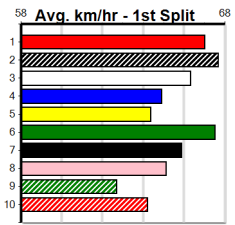

JASON McKEOWN PHOTOGRAPHY

Distance: 350m, Race Type: Grade 5, Total Prizemoney: $2,925
1st: $1,950, 2nd: $600, 3rd: $300, 4th: $75

5

12:09PM
(VIC time)

LIGHTNING JEWEL (3) was impressive last time in work and she could be the one to beat first up after her recent spell. HARD PRESS (1) loves racing here and she can challenge from her gun draw after racing well in recent times.

Watchdog Tips: **3** **1** **4** **2** **Bet:** **Box Trifecta 1,2,3,4 ($10 for 41.67%)**