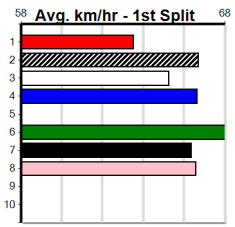

Healesville

SPORTSBET HT2

Distance: 350m, Race Type: Maiden Heat, Total Prizemoney: $2,535
1st: $1,680, 2nd: $520, 3rd: $260, 4th: $75

2

11:12AM

(VIC time)

CANYA IGNITE (6) is out of a dam that has produced lots of Group class talent including Group 1 Adelaide Cup winner Buzz Junkie and he could be the one to beat on debut. SACRED SWORD (8) has impressed in his 3 placings to date and could challenge.

Watchdog Tips: **6** **8** **1** **2** **Bet:** **Box Quinella 1,6,8 ($10 for 333.33%)**