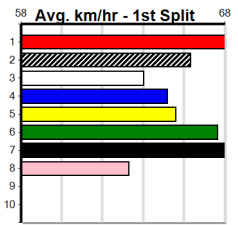

Healesville

MR HUMMER LIMOS (1-3 WINS)

Distance: 350m, Race Type: Restricted Win, Total Prizemoney: $2,925
1st: $1,950, 2nd: $600, 3rd: $300, 4th: $75

4

11:47AM

(VIC time)

I'M WHAT'S NEXT (7) recorded a scorching debut win here last start and he could improve even further with that experience under his belt. FLYING GENERAL (1) was a super debut winner from this draw 2 back and looks likely to feature in the finish.

Watchdog Tips: **7** **1** **2** **4** **Bet:** **Win 7**