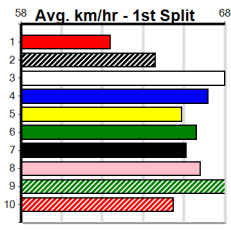

DOWNLOAD THE WATCHDOG APP

Distance: 300m, Race Type: Mixed 4/5, Total Prizemoney: \$3,360
1st: \$2,250, 2nd: \$690, 3rd: \$345, 4th: \$75

6

12:29PM

(VIC time)

SPOT FOX (2) is an explosive chaser who should only need an ounce of luck and room early to salute in this. SAILPLANE (6) can sizzle early in his races and he could be prominent throughout here. WHY I'M BROKE (5) has talent and can challenge.