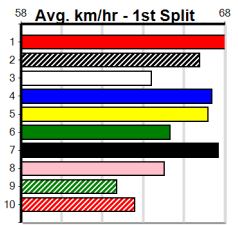

OUTER EAST FOOTBALL NETBALL COMP

Distance: 350m, Race Type: Grade 5, Total Prizemoney: $2,925
1st: $1,950, 2nd: $600, 3rd: $300, 4th: $75

7
12:44PM
(VIC time)

Very open affair where a timely getaway or some luck in running could be the difference. REAR VIEW MIRROR (4) has been a consistent chaser for quite some time and his consistency gives him the nod here. ROB THE BUTCHER (7) can challenge as well.

Watchdog Tips: **4** **7** **2** **1** **Bet:** **Box Trifecta 1,2,4,7 ($10 for 41.67%)**