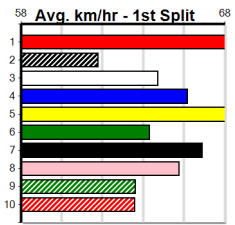

PITSTOP MOWER REPAIRS

Distance: 300m, Race Type: Grade 5, Total Prizemoney: $2,925
1st: $1,950, 2nd: $600, 3rd: $300, 4th: $75

9

1:22PM
(VIC time)

THAI BUTTERFLY (2) can sizzle soon after box rise and she may be the one to beat after racing well in recent times. MIKE'S TIGER (8) can come out running in his races and he could be right in the finish. BOROUGH COOK (1) has plenty of talent as well.

Watchdog Tips: **2** **8** **1** **4** Bet: **Win 2**