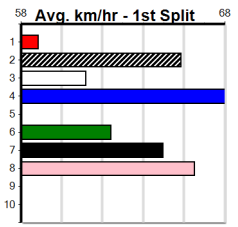

- 1st Leg: 1,3,4 2nd Leg: 2,5,6
- 3rd Leg: 1,2,4,7 4th Leg: 2,3
- Cost: \$50 for 69.44%

Download Now

Mobile Form Guide

Average Winning Time:

Distance	Grade	Avg. Time
300m	S/E Veteran	16.59
300m	Mixed 4/5	16.65
300m	Grade 5	16.82
300m	Mixed 6/7	16.85
350m	Free For All	19.12
350m	Restricted Win	19.46
350m	Grade 5	19.50
350m	Maiden Heat	19.61

Track Record:

Distance	Time	Greyhound	Date Set
300m	16.057	UNLEASH COLLINDA	11-Dec-22
350m	18.641	UNLEASH COLLINDA	19-Feb-23

Healesville

SPORTSBET HT1

Distance: 350m, Race Type: Maiden Heat, Total Prizemoney: \$2,535
1st: \$1,680, 2nd: \$520, 3rd: \$260, 4th: \$75