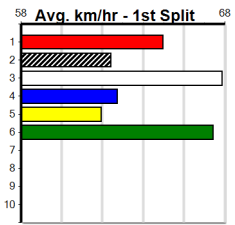

Healesville

LIKE HEALESVILLE GREYS ON FACEBOO

Distance: 300m, Race Type: Mixed 6/7, Total Prizemoney: \$2,925
1st: \$1,950, 2nd: \$600, 3rd: \$300, 4th: \$75

3

11:32AM

(VIC time)

SWIFTY GIRL (7) has flown from box rise in her 2 wins to date and she may prove hard to reel in if she sets the tempo again here. FLAMING FOX (2) has recorded top wins here in his last 2 starts and he can be right in the finish again today.