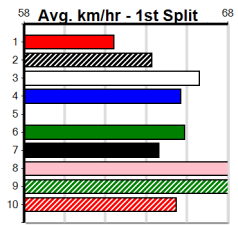

Winning Boxes							

HEALESVILLE PHYSIO & SPORTS MEDICI

10

1:39PM

(VIC time)

Distance: 300m, Race Type: Grade 5, Total Prizemoney: \$2,925
1st: \$1,950, 2nd: \$600, 3rd: \$300, 4th: \$75

TARYN'S BLUE (1) can race on the speed from her gun draw here and she could return to the winners list if she finds the arm. DO THAT EASY (3) has plenty of talent and can improve on his good effort here last week.