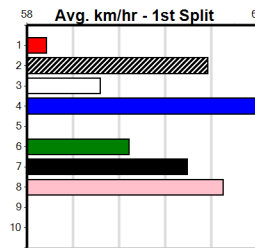

SPORTSBET HT1

1

10:57AM

(VIC time)

Distance: 350m, Race Type: Maiden Heat, Total Prizemoney: $2,535
1st: $1,680, 2nd: $520, 3rd: $260, 4th: $75

FOLLOW THE SUN (4) is a well bred type who in very good hands and he is sure to be well educated for his debut. MAJOR BARNEY (6) is out of a proven dam who has produced plenty of talent and he could make his presence felt on debut also.

Watchdog Tips: **4** **6** **1** **7** **Bet:** **Box Trifecta 1,4,6,7 ($10 for 41.67%)**

1

SO ANGELIC [M] *** **SCRATCHED** *** **$10.00**

BD Bitch Apr-22 Sire: FERNANDO BALE Dam: BIVOUAC Trainer: William Mcneil (Donvale)

Owner(s): W Mcneil

Winning Distances: < 300m (0) 300 - 399m (0) 400 - 499m (0) 500 - 599m (0) 600 - 699m (0) > 700m (0)

Winning Weights:

Rank	Dist	Wgt	Track	Time	BOB	Margin	1st/2nd (Time)	PIR	Checked	Comment	WR	Split 1	S/P	Grade	
8th (6)	26.1	400	WGL	R1	28-May-24	23.83	22.34	11.00	SECRET WITHIN (23.08)	S/88	.	SW	.	9.05	$8.20 M

Last 3 wins NOT included above

Box History

Bx	1st	2nd	3rd	4th	5th	6th	7th	8th
1								
2								
3								
4								
5								
6								1
7								
8								

Prize Best	$0.00
Starts	FSH
Trk/Dts	1-0-0-0
APM	0-0-0-0
APM	0

2

UNDOMESTICATED [M] Pushed wide and then wayward in debut, needs luck. **$10.00**

BD Dog May-22 Sire: FERAL FRANKY Dam: BAD APPLE Trainer: Philip Smith (Pascoe Vale South)

Owner(s): WABOFM (SYN), M O'loughlin, B Magennis, P Smith, M Nash

Winning Distances: < 300m (0) 300 - 399m (0) 400 - 499m (0) 500 - 599m (0) 600 - 699m (0) > 700m (0)

Winning Weights:

Rank	Dist	Wgt	Track	Time	BOB	Margin	1st/2nd (Time)	PIR	Checked	Comment	WR	Split 1	S/P	Grade	
4th (6)	33.6	300	HVL	R1	09-Jun-24	17.32	16.75	8.50L	I'M WHAT'S NEXT (16.76)	M/3	.	.	.	4.12	$26.20 M
3rd (2)	33.6	350	HVL	R1	16-Jun-24	20.15	19.07	4.50L	HEYFIELD HONEY (19.84)	M/3	.	.	.	6.84	$4.00 MH

Last 3 wins NOT included above

Box History

Bx	1st	2nd	3rd	4th	5th	6th	7th	8th
1								
2			1					
3								
4								
5								
6				1				
7								
8								

Prize Best	$75.00
Starts	NBT
Trk/Dts	2-0-0-1
APM	1-0-0-1
APM	75

3

ESPECIAL YOGI [M] *** **SCRATCHED** *** **$99.00**

BK Dog Nov-21 Sire: BARCIA BALE Dam: MERCEDES RED Trainer: Peter Knott (Carnegie)

Owner(s): P Knott

Winning Distances: < 300m (0) 300 - 399m (0) 400 - 499m (0) 500 - 599m (0) 600 - 699m (0) > 700m (0)

Winning Weights:

Rank	Dist	Wgt	Track	Time	BOB	Margin	1st/2nd (Time)	PIR	Checked	Comment	WR	Split 1	S/P	Grade	
2nd (8)	30.5	300	MBS	R1	16-Apr-24	17.19	16.74	0.05L	UNLEASH SOPHIE (17.19)	M/45	.	.	.	4.62	$8.50 M
5th (8)	30.5	390	BAL	R3	24-Apr-24	22.90	22.02	5.50L	KATHLEN'S ENTITY (22.52)	M/45	.	.	.	8.60	$20.80 MH
2nd (6)	30.4	300	HVL	R1	12-May-24	17.14	16.66	0.75L	WILD VENUS (17.10)	Q/1	.	.	.	4.03	$16.10 M
6th (3)	30.7	300	HVL	R1	09-Jun-24	17.69	16.75	14.00	I'M WHAT'S NEXT (16.76)	M/5	.	.	.	4.19	$10.30 M

Last 3 wins NOT included above

Box History

Bx	1st	2nd	3rd	4th	5th	6th	7th	8th
1								
2								
3						1		
4								
5								
6		1						
7								
8		1			1			

Prize Best	$720.00
Starts	FSTD
Trk/Dts	4-0-2-0
APM	0-0-0-0
APM	576

4

FOLLOW THE SUN [M] Well bred type, in good hands, can fire on debut **$3.00**

BK Dog Feb-22 Sire: BERNARDO Dam: JUNIPER PEARL Trainer: Brett Mackie (Tooradin)

Owner(s): B Mackie

Winning Distances: < 300m (0) 300 - 399m (0) 400 - 499m (0) 500 - 599m (0) 600 - 699m (0) > 700m (0)

Winning Weights:

Rank	Dist	Wgt	Track	Time	BOB	Margin	1st/2nd (Time)	PIR	Checked	Comment	WR	Split 1	S/P	Grade	
2nd (4)	35.5	350	HVL	R1	16-Jun-24	19.98	19.07	2.00L	HEYFIELD HONEY (19.84)	M/1	.	.	.	6.72	$1.90 MH

Last 3 wins NOT included above

Box History

Bx	1st	2nd	3rd	4th	5th	6th	7th	8th
1								
2								
3								
4		1						
5								
6								
7								
8								

Prize Best	$0
Starts	NBT
Trk/Dts	1-0-1-0
APM	1-0-1-0
APM	0