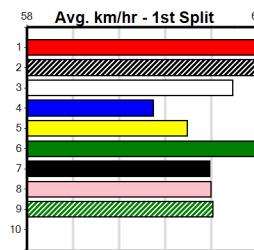

MONTROSE IGA LIQUOR VETERANS

Distance: 300m, Race Type: S/E Veteran, Total Prizemoney: $2,925
1st: $1,950, 2nd: $600, 3rd: $300, 4th: $75

CYBERTRUCK (1) is a top talent who can explode soon after box rise and he will take a power of beating in this. ASTON SCORCHER (6) has been up against some of the best straight trackers of late and he can make his presence felt with some luck.

Watchdog Tips: 1 6 8 2 Bet: Trifecta 1/2,6,8/2,5,6,8 ($10 - 111.11%)

CYBERTRUCK [4] Top talent, explodes soon after box rise, go close $2.10
Owner(s): M Johnson
Sire: BARCIA BALE Dam: POISE
Trainer: Matt Johnson (Mirboo North)
Winning Distances: < 300m (0) 300 - 399m (9) 400 - 499m (8) 500 - 599m (7) 600 - 699m (0) > 700m (0)
Box History table and Prize Best Starts table included.

MAJOR CYCLONE [4] Solid all the way win here 2 starts back, threat. $6.50
Owner(s): B Dowler
Sire: MEPUNGA BLAZER Dam: MAJOR SPOILS
Trainer: Brian Hodgson (Smythesdale)
Winning Distances: < 300m (0) 300 - 399m (19) 400 - 499m (0) 500 - 599m (0) 600 - 699m (0) > 700m (0)
Box History table and Prize Best Starts table included.

WITHOUT REASON (NSW)[5] *** SCRATCHED *** $99.00
Owner(s): Short run (SYN), P Newell, S Davis, D Fowler, W Noonan, P Newell, M Soudek
Sire: KINLOCH BRAE Dam: SUBWAY MISS
Trainer: Patrick Newell (Wallan)
Winning Distances: < 300m (0) 300 - 399m (9) 400 - 499m (4) 500 - 599m (0) 600 - 699m (0) > 700m (0)
Box History table and Prize Best Starts table included.

MT. VIEW BUCK [5] *** SCRATCHED *** $99.00
Owner(s): T Whitford
Sire: SPUD REGIS Dam: JACEY ALLEN
Trainer: Trevor Whitford (Willow Grove)
Winning Distances: < 300m (0) 300 - 399m (1) 400 - 499m (6) 500 - 599m (0) 600 - 699m (0) > 700m (0)
Box History table and Prize Best Starts table included.

FIBULARIS [4] Good turn of foot once balanced, must respect. $7.50
Owner(s): TABB FAMILY (SYN), M Tabb, S Tabb, K Tabb
Sire: AUSSIE INFRARED Dam: TEMPORALIS
Trainer: Kathrynne Tabb (Lara)
Winning Distances: < 300m (0) 300 - 399m (8) 400 - 499m (9) 500 - 599m (3) 600 - 699m (0) > 700m (0)
Box History table and Prize Best Starts table included.