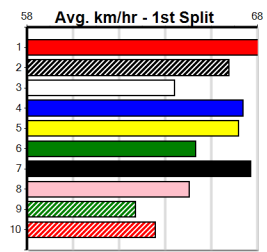

OUTER EAST FOOTBALL NETBALL COMP

Distance: 350m, Race Type: Grade 5, Total Prizemoney: $2,925
1st: $1,950, 2nd: $600, 3rd: $300, 4th: $75

Very open affair where a timely getaway or some luck in running could be the difference. REAR VIEW MIRROR (4) has been a consistent chaser for quite some time and his consistency gives him the nod here. ROB THE BUTCHER (7) can challenge as well.

Watchdog Tips: 4 7 2 1 Bet: Box Trifecta 1,2,4,7 ($10 for 41.67%)

Race card for SONIC DIESEL [5]. Includes dog details, owner, sire, dam, trainer, winning distances, weights, and a box history table.

Race card for NINETYMILE QUEEN (QLD)[5]. Includes dog details, owner, sire, dam, trainer, winning distances, weights, and a box history table.

Race card for RIOT AS ONE [5]. Includes dog details, owner, sire, dam, trainer, winning distances, weights, and a box history table.

Race card for REAR VIEW MIRROR [5]. Includes dog details, owner, sire, dam, trainer, winning distances, weights, and a box history table.

Race card for BAMERA (NSW)[5]. Includes dog details, owner, sire, dam, trainer, winning distances, weights, and a box history table.