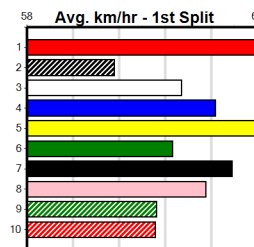

PITSTOP MOWER REPAIRS

Distance: 300m, Race Type: Grade 5, Total Prizemoney: $2,925
1st: $1,950, 2nd: $600, 3rd: $300, 4th: $75

THAI BUTTERFLY (2) can sizzle soon after box rise and she may be the one to beat after racing well in recent times. MIKE'S TIGER (8) can come out running in his races and he could be right in the finish. BOROUGH COOK (1) has plenty of talent as well.

Watchdog Tips: **2** **8** **1** **4** **Bet:** **Win 2**

1

BOROUGH COOK [5] Resuming, good wins here in Feb., big chance. **$4.00**

BK Dog Jun-21 Sire: FERNANDO BALE Dam: MAGIC MOON DUST Trainer: Glenn Bahen (Broadford)

Owner(s): G Bahen
Winning Distances: < 300m (0) 300 - 399m (5) 400 - 499m (0) 500 - 599m (0) 600 - 699m (0) > 700m (0)

Winning Weights: 30.1(1) 30.2(1) 30.3(1) 30.4(2)

Box	1st	2nd	3rd	4th	5th	6th	7th	8th
1	1	1	2					
2		1	1				1	1
3	1		2					
4		1						
5	1	1	1	1	1			
6		1	2	1				
7	1	1	1	1	1	1	1	1
8	1	1						

Prize Best Starts Trk/Dts APM: $9480.00 NBT 28-5-6-8 7-0-2-2 3176

3rd (3) 29.8 350 HVL R5 26-Jan-24 19.78 19.05 1.5L BELOW THE CURVE (19.69) M/2 . . . . . 6.63 $7.20 T3-RW
3rd (1) 30.1 350 HVL R7 31-Jan-24 19.78 19.65 2.00L ZIPPING PATTY (19.65) Q/1 . . . . . 6.60 $6.50 6G
1st (1) 30.3 350 HVL R9 07-Feb-24 19.89 19.85 0.50L MYSTIC KID (19.92) M/1 . . . . . 6.59 $1.30 6G
1st (8) 30.1 350 HVL R6 16-Feb-24 19.55 19.44 2.25L BEWARE BOB (19.70) Q/1 . . . . . 6.50 $1.00 T3-5
1st (3) 30.2 350 HVL R7 23-Feb-24 19.83 19.73 0.25L MAXIMUM GRACIE (19.84) M/1 . . . SW . . . 6.60 $3.50 T3-5
3rd (3) 30.5 390 SHP R12 08-Apr-24 22.35 21.71 1.75L SPOILER ALERT (22.23) Q/11 . . . . . 8.37 $10.80 5
8th (2) 30.5 390 BAL R12 14-Apr-24 23.62 22.49 17.00 IVY'S JOY (22.49) M/88 . . . V14 . . . 8.84 $19.40 5
3rd (1) 31.7 300 HVL R9 16-Jun-24 16.93 16.69 2.25L THAI BUTTERFLY (16.77) M/5 . . . . . 4.01 $17.50 5

Last 3 wins NOT included above

1st (5) 30.4 385 SHP R2 14-Sep-23 22.18 21.81 0.75L ANDO'S JAE (22.23) Q/11 . . . . . 8.30 $5.80 T3-M
1st (7) 30.4 350 HVL R5 17-Nov-23 20.00 19.64 0.50L CYCLONE NICK (20.04) M/1 . . . . . 6.58 $3.70 T3-RW