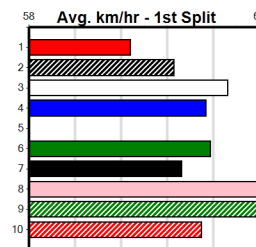

HEALESVILLE PHYSIO & SPORTS MEDICINE

Distance: 300m, Race Type: Grade 5, Total Prizemoney: $2,925
1st: $1,950, 2nd: $600, 3rd: $300, 4th: $75

TARYN'S BLUE (1) can race on the speed from her gun draw here and she could return to the winners list if she finds the arm. DO THAT EASY (3) has plenty of talent and can improve on his good effort here last week.

Watchdog Tips: 1 3 8 4 Bet: Win 1

Form Box Wgt Dist Track Date Time BON Margin 1st/2nd (Time) PIR Checked Comment W/R Split 1 S/P Grade

TARYN'S BLUE [5] Gun draw, can race on the speed in this, go close. $7.00
Owner(s): Y Andrews
Winning Distances: < 300m (0) 300 - 399m (5) 400 - 499m (0) 500 - 599m (0) 600 - 699m (0) > 700m (0)
Winning Weights: 26.2(1) 26.9(1) 27.1(2) 27.3(1)
6th (7) 26.6 350 TRA R12 12-Apr-24 20.32 19.51 12.00 SHORT AND STUMPY (19.51) S/55 . . . . . 6.69 $39.10 X45
2nd (1) 26.2 350 TRA R12 19-Apr-24 19.88 19.44 1.25L VICTORY CHAD (19.81) M/11 . . . . . 6.50 $3.40 5
2nd (8) 27.0 350 TRA R11 01-May-24 19.68 19.51 2.50L MAJOR MIKE (19.51) M/22 . . . . . 6.57 $4.50 5
8th (5) 26.6 350 TRA R12 10-May-24 20.25 19.55 11.00 MAXED OUT (19.55) M/68 . . . . . 6.73 $15.80 5
3rd (3) 26.5 300 HVL R12 19-May-24 17.13 16.55 4.50L DUCHESS SAL (16.82) M/3 . . . . . 4.02 $16.70 5
7th (2) 26.7 300 HVL R11 26-May-24 17.09 16.71 6.00L CYBERTRUCK (16.71) M/2 . . . . . 3.93 $63.20 5
3rd (5) 26.9 300 HVL R12 09-Jun-24 16.98 16.75 1.5L RUBY'S DESIRE (16.89) M/3 . . . . . 3.94 $34.30 5
3rd (1) 26.7 300 HVL R10 16-Jun-24 17.05 16.69 3.00L SHA TIN KING (16.85) $4.30 5
Last 3 wins NOT included above
1st (3) 27.3 350 TRA R10 11-Dec-23 19.92 19.68 0.75L GERO LADS (19.97) M/11 . . . . . 6.61 $3.70 6G
1st (1) 27.1 350 TRA R7 12-Feb-24 19.94 19.74 0.25L VIKING (19.95) S/22 . . . . . 6.69 $1.40 T3-5
1st (5) 27.1 350 TRA R12 11-Mar-24 19.79 19.79 2.75L REMO RODMAN (19.97) M/11 . . . . . 6.53 $2.00 5

Box History
Bx 1st 2nd 3rd 4th 5th 6th 7th 8th
1 2 2 1
2 1 1 1 1
3 1 1 1
4 1 1 2
5 1 1 3 1
6 1 1 1 1
7 1 1 1 2
8 2 1 2 1 2
Prize Best $10050.00
Starts NBT
Trk/Dts 32-5-5-5
APM 5-0-0-3 4088

IDAHO EVIE [5] Can show early speed but place looks best. $13.00
Owner(s): J Hooke
Winning Distances: < 300m (0) 300 - 399m (9) 400 - 499m (5) 500 - 599m (0) 600 - 699m (0) > 700m (0)
Winning Weights: 24.2(1) 25.4(1) 25.7(1) 25.8(1) 26.3(2) 26.4(1) 26.6(2) 26.8(1) 26.9(2) 27.1(1) 27.2(1)
1st (8) 27.1 425 BEN R12 08-May-24 24.45 23.97 1.25L MAGIC LIES (24.54) Q/111 . . . . . SW 6.57 $3.00 T3-5
2nd (7) 26.8 425 BEN R12 11-May-24 24.54 24.05 2.00L TROJAN PACKAGE (24.40) M/222 . . . . . 6.76 $3.70 5
1st (1) 26.6 390 SHP R10 16-May-24 22.43 22.11 0.25L ZIP UP ANDY (22.45) Q/11 . . . . . 8.55 $13.30 5
5th (8) 26.3 410 HOR R8 21-May-24 23.72 23.21 5.50L INVICTUS SHARON (23.36) M/55 . . . . . 10.68 $33.80 X45
4th (5) 26.3 425 BEN R3 24-May-24 24.32 23.90 6.00L TROPICANA (23.90) M/334 . . . . . 6.71 $19.20 5H
3rd (1) 26.6 425 BEN R11 31-May-24 24.76 23.72 6.00L WHERE'S WALTER (24.35) Q/484 . . . . . 6.58 $49.60 5
5th (1) 26.7 425 BEN R3 07-Jun-24 24.51 23.85 6.00L BUMPY'S DAD ROY (24.12) Q/134 . . . . . 6.50 $28.50 VETH
4th (2) 26.5 300 HVL R10 16-Jun-24 17.09 16.69 3.5L SHA TIN KING (16.85) $27.60 5
Last 3 wins NOT included above
1st (6) 26.4 410 HOR R12 19-Dec-23 23.74 23.24 1.00L KATONI (23.80) M/33 . . . . . 10.56 $3.80 5
1st (7) 26.8 425 BEN R6 10-Jan-24 24.20 24.10 1.5L KOUTAKI (24.29) Q/111 . . . . . 6.50 $6.50 T3-5
1st (1) 27.2 390 SHP R7 25-Apr-24 22.59 22.31 1.00L BEAR LEE CRIME (22.65) Q/11 . . . . . 8.40 $10.00 5