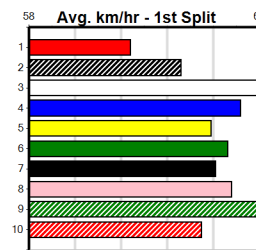

DOWNLOAD THE WATCHDOG APP

Distance: 300m, Race Type: Mixed 4/5, Total Prizemoney: $3,360
1st: $2,250, 2nd: $690, 3rd: $345, 4th: $75

SPOT FOX (2) is an explosive chaser who should only need an ounce of luck and room early to salute in this. SAILPLANE (6) can sizzle early in his races and he could be prominent throughout here. WHY I'M BROKE (5) has talent and can challenge.

Watchdog Tips: 2 6 5 8 **Bet:** Trifecta 2/5,6/4,5,6,8 ($10 - 166.67%)

Form Box	Wgt	Dist	Track	Date	Time	BON	Margin	1st/2nd (Time)	PIR	Checked	Comment	WR	Split 1	S/P	Grade	
1	QUILLA REEF [4]															
BK	Bitch	Feb-21		Sire: FERNANDO BALE		Dam: BOQUILLA										
	Owner(s): R Boag															
	Winning Distances: < 300m (0) 300 - 399m (11) 400 - 499m (0) 500 - 599m (0) 600 - 699m (0) > 700m (0)															
	Winning Weights: 25.6(1) 25.7(1) 25.8(2) 25.9(3) 26.0(1) 26.3(1) 26.4(2)															
6th (6)	26.2	300	HVL	R1	13-Mar-24	17.02	16.41	3.25L DR. ZEPHER (16.80)	Q/2	.	.	.	3.91	$22.70	X45	
1st (3)	26.3	300	HVL	R4	17-Mar-24	16.64	16.24	0.50L LISSY FERNANDO (16.67)	M/1	.	SW	.	3.84	$5.40	5	
8th (1)	26.0	390	BAL	R11	27-Mar-24	23.54	21.93	22.00 SPRING AMMO (22.06)	Q/78	.	VO	.	8.66	$13.70	5	
7th (1)	26.0	390	BAL	R12	07-Apr-24	22.59	21.82	6.50L BLACKPOOL DOZER (22.16)	M/67	.	.	.	8.55	$20.70	5	
F (6)	25.2	390	BAL	R10	26-May-24	0.00	21.59	. LAMIA MILA (21.59)	.	.	VO	.	.	$100.90	X45	
6th (1)	25.9	300	HVL	R10	09-Jun-24	17.08	16.75	4.00L GUNAI PRINCESS (16.80)	M/1	.	.	.	3.98	$67.40	FFA	
1st (1)	25.8	350	HVL	R6	14-Jun-24	19.60	19.40	3.00L SUPERFLY GIRL (19.80)	M/1	.	.	.	6.50	$3.40	T3-5	
8th (1)	25.9	300	HVL	R6	16-Jun-24	17.20	16.69	7.50L TOUCH OF CLOVER (16.69)	M/3	.	.	.	3.97	$58.60	X45	
	Last 3 wins NOT included above															
1st (8)	25.9	390	BAL	R9	28-Oct-23	22.39	22.16	3.75L MISS COSMIC LEE (22.65)	M/11	.	.	.	8.51	$6.90	5	
1st (6)	25.9	390	BAL	R2	09-Dec-23	22.68	22.68	0.50L SUNSHINE JACK (22.70)	M/23	.	.	.	8.44	$3.50	5	
1st (8)	25.9	300	HVL	R11	14-Jan-24	16.83	16.55	0.50L IN THE NAVY (16.87)	M/7	.	.	W	3.90	$10.30	5	

Form Box	Wgt	Dist	Track	Date	Time	BON	Margin	1st/2nd (Time)	PIR	Checked	Comment	WR	Split 1	S/P	Grade	
2	SPOT FOX [4]															
BK	Dog	Mar-21		Sire: BERNARDO		Dam: TIDELINA										
	Owner(s): D Douch															
	Winning Distances: < 300m (0) 300 - 399m (5) 400 - 499m (4) 500 - 599m (1) 600 - 699m (0) > 700m (0)															
	Winning Weights: 33.5(1) 33.7(2) 34.4(2) 34.5(3) 34.6(1) 34.7(1)															
4th (2)	34.5	300	HVL	R7	17-Mar-24	16.38	16.24	2.00L DESTRUCTIVELY (16.24)	M/5	.	.	.	3.92	$7.30	S	
1st (8)	34.5	450	TRA	R6	22-Mar-24	24.81	24.81	4.25L FLYING PIE (25.09)	M/311	.	.	.	6.62	$1.30	X45	
4th (4)	34.1	510	SLE	R9	31-Mar-24	29.09	28.63	4.00L EXTREMELY POTENT (28.83)	M/434	.	.	.	9.23	$1.20	5H	
7th (4)	34.0	520	GEL	R4	12-Apr-24	31.02	29.83	11.00 ZIPPING GRYLIS (30.30)	S/8887	.	.	.	5.53	$6.20	SH	
6th (7)	34.1	515	SAN	R5	18-Apr-24	30.33	29.79	8.00L PICCOLO BALE (29.79)	S/7644	.	.	W	5.27	$3.70	4	
2nd (5)	35.4	300	HVL	R9	02-Jun-24	16.73	16.66	1.00L BLACK NOISE (16.66)	S/7	.	.	.	4.07	$1.70	X34	
2nd (3)	35.7	300	HVL	R10	09-Jun-24	16.88	16.75	1.25L GUNAI PRINCESS (16.80)	S/6	.	.	.	4.08	$3.40	FFA	
3rd (2)	35.9	300	HVL	R6	16-Jun-24	16.82	16.69	2.00L TOUCH OF CLOVER (16.69)	S/8	.	.	.	4.19	$1.20	X45	
	Last 3 wins NOT included above															
1st (8)	34.4	515	SAN	R2	02-Dec-23	29.23	29.07	7.00L PETZEL BALE (29.71)	S/4411	.	SW	.	5.18	$4.00	X45	
1st (6)	34.5	460	WGL	R6	19-Dec-23	25.51	25.51	4.50L METEOR MONELLI (25.82)	M/111	.	.	.	6.45	$1.40	5H	
1st (5)	34.7	300	HVL	R5	13-Mar-24	16.52	16.41	2.00L BRUTE BANNER (16.65)	M/3	.	SW	.	3.97	$1.80	S