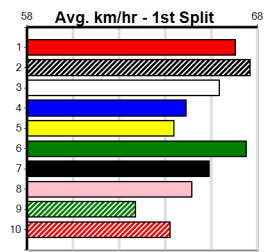

JASON McKEOWN PHOTOGRAPHY

Distance: 350m, Race Type: Grade 5, Total Prizemoney: $2,925
1st: $1,950, 2nd: $600, 3rd: $300, 4th: $75

LIGHTNING JEWEL (3) was impressive last time in work and she could be the one to beat first up after her recent spell. HARD PRESS (1) loves racing here and she can challenge from her gun draw after racing well in recent times.

Watchdog Tips: 3 1 4 2 Bet: Box Trifecta 1,2,3,4 ($10 for 41.67%)

Form Box Wgt Dist Track Date Time BON Margin 1st/2nd (Time) PIR Checked Comment W/R Split 1 S/P Grade

HARD PRESS [5] Loves it here, gun draw, racing well, major player $5.00
Owner(s): D Bourke
Winning Distances: < 300m (0) 300 - 399m (3) 400 - 499m (1) 500 - 599m (3) 600 - 699m (0) > 700m (0)
Box History table and Prize Best Starts table included.

FAST LOVE [5] Plenty of talent, good early speed, can threaten. $10.00
Owner(s): SHANIYA AND SIENNA (SYN), N Pace, C Darmanin
Winning Distances: < 300m (0) 300 - 399m (3) 400 - 499m (0) 500 - 599m (0) 600 - 699m (0) > 700m (0)
Box History table and Prize Best Starts table included.

LIGHTNING JEWEL [5] Resuming, impressive last preparation, go close. $2.70
Owner(s): N Beltran
Winning Distances: < 300m (0) 300 - 399m (5) 400 - 499m (2) 500 - 599m (0) 600 - 699m (0) > 700m (0)
Box History table and Prize Best Starts table included.

OUR KITE FLYER [5] Top placings in 2 of his last 4, big chance. $7.00
Owner(s): OUR FAMILY (SYN), B Selleck, D Selleck, J Selleck, H Selleck, J Lindsay, B Lindsay
Winning Distances: < 300m (0) 300 - 399m (2) 400 - 499m (5) 500 - 599m (0) 600 - 699m (0) > 700m (0)
Box History table and Prize Best Starts table included.

BOROUGH SALTS [5] Drawn to find some bother here, tough ask. $15.00
Owner(s): M Ebeyer
Winning Distances: < 300m (0) 300 - 399m (0) 400 - 499m (4) 500 - 599m (1) 600 - 699m (0) > 700m (0)
Box History table and Prize Best Starts table included.