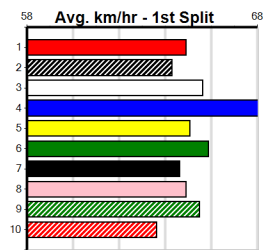

CROYDON HOMING PIGEON CLUB

Distance: 300m, Race Type: Grade 5, Total Prizemoney: $2,925
1st: $1,950, 2nd: $600, 3rd: $300, 4th: $75

PAT PENNY (8) posted a solid win from a wide draw 2 starts back and she could be the one to beat again today. CHALLIS CANDY (4) recorded a fast placing here 3 starts back and she could be prominent throughout with an ounce of luck early.

Watchdog Tips: 8 4 3 5 Bet: Win 8

BENNY JET [5] Comes into calculations from this draw. $11.00
BD Dog Nov-20 Sire: UNLAWFUL ENTRY Dam: HILLSIDE LADY
Owner(s): DEFA (SYN), S Wilson, T Wilson
Trainer: Ian Hopper (Werribee)

OUR JOJO [5] May get shuffled back early in this, tough ask. $15.00
BK Dog Jun-21 Sire: SHIMA SHINE Dam: SLINKY INKY
Owner(s): M Haines
Trainer: James Shaw (Seymour)

CINNAMON DUST [5] Resuming, can wind up mid race, chance with luck. $3.50
F Bitch Jun-21 Sire: FERNANDO BALE Dam: MAGIC MOON DUST
Owner(s): C O'brien
Trainer: Cynthia O'brien (Broadford)

CHALLIS CANDY [5] Resuming, fast placing here 3 back, major player. $5.00
BK Bitch Aug-20 Sire: BARCIA BALE Dam: CHALLIS ANNIE
Owner(s): Three Cheeky Monkeys (SYN), G Laidlay, P Laidlay, D Barnett, M Lampett, J Lampett
Trainer: Alice Peat (Axedale)

EXILED [5] Resuming, racing well before his spell, threat. $6.50
BD Dog Nov-20 Sire: BARCIA BALE Dam: ZIPPING POPPY
Owner(s): T Whitford
Trainer: Trevor Whitford (Willow Grove)

1

2

3

4

5