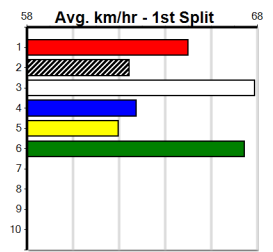

LIKE HEALESVILLE GREYS ON FACEBOOK

3
11:32AM

(VIC time)

Distance: 300m, Race Type: Mixed 6/7, Total Prizemoney: $2,925
1st: $1,950, 2nd: $600, 3rd: $300, 4th: $75

SWIFTY GIRL (7) has flown from box rise in her 2 wins to date and she may prove hard to reel in if she sets the tempo again here. FLAMING FOX (2) has recorded top wins here in his last 2 starts and he can be right in the finish again today.

Watchdog Tips:

7	2	1	6

Bet:

Trifecta 2,7/1,2,6,7/1,2,6,7 ($10 - 83.33%)

1

CANYA EXPLODE (NSW)[7] Resuming, huge talent but prefer it longer, chance **$2.50**

BK Bitch **Apr-22** Sire: SHIMA SHINE Dam: SPRTLLEY EBONY Trainer: Jessica Hopkins (Junction Village)

Owner(s): Lalli Jolley (SYN), N Lalli, D Jolley
Winning Distances: < 300m (0) 300 - 399m (0) 400 - 499m (1) 500 - 599m (0) 600 - 699m (0) > 700m (0)
Winning Weights: **28.6(1)**

1st	2nd	3rd	4th	5th	6th	7th	8th
1st (2) 28.6 410 HOR R2	03-Dec-23 23.36	23.15	4.50L ESPRESSO BABE (23.66)	M/21	10.46	$2.60 M	
7th (6) 28.6 450 BAL R6	13-Dec-23 26.12	24.86	18.00 CANYA NITRATE (24.86)	M/788	6.80	$18.30 X67H	
3rd (8) 28.7 410 HOR R9	19-Dec-23 23.67	23.24	3.75L OCEAN BURN (23.43)	S/44	10.58	$2.70 X67	
7th (2) 29.0 410 HOR R3	26-Dec-23 24.11	22.90	12.00 IDYLLIC TOBY (23.29)	M/88	10.95	$4.70 7	
2nd (5) 28.6 485 HOR R5	01-Jan-24 27.19	27.07	1.75L JETSTREAM ICON (27.07)	M/222	6.59	$21.00 X67	
2nd (8) 28.6 450 WBL R2	06-Jan-24 25.71	25.22	3.25L MEAL TICKET (25.49)	M/533	6.84	$2.80 X67	
2nd (8) 28.8 485 HOR R5	09-Jan-24 27.48	27.10	5.50L URIEL BALE (27.10)	M/333	6.65	$2.80 X67	
3rd (1) 28.7 300 HVL R3	16-Jun-24 17.04	16.69	3.5L SWIFTY GIRL (16.80)	M/4	3.98	$2.60 X67	

Last 3 wins NOT included above

Box History

Bx	1st	2nd	3rd	4th	5th	6th	7th	8th
1		1	1					
2	1							1
3								
4								
5		1						
6		1						1
7								
8		2	1					

Prize Best $5550.00
Starts NBT 10-1-5-2
Trk/Dts 1-0-0-1
APM 1676

2

FLAMING FOX [6] Top wins here in his last 2 starts, major player. **$4.50**

BKW Dog **Sep-22** Sire: BEAST UNLEASHED Dam: TWILIGHT FLAME Trainer: Hannah Male (Cranbourne East)

Owner(s): G Mclachlan
Winning Distances: < 300m (0) 300 - 399m (2) 400 - 499m (0) 500 - 599m (0) 600 - 699m (0) > 700m (0)
Winning Weights: **30.4(2)**

5th	6th	7th	8th				
5th (1) 29.9 400 WGL R1	09-Apr-24 23.61	22.19	16.00 BLAZING DINO (22.52)	S/87	8.75	$20.70 M	
5th (3) 29.9 395 TRA R2	15-Apr-24 23.24	22.38	7.50L RIO BORIS (22.73)	S/623	4.01	$4.40 M	
2nd (7) 30.4 300 HVL R1	29-May-24 17.29	16.76	1.25L CERTAIN MAGIC (17.21)	S/8	4.50	$2.80 M	
1st (7) 30.4 300 HVL R1	02-Jun-24 17.10	16.66	1.00L FROM ABOVE US (17.15)	M/3	4.05	$1.60 M	
1st (2) 30.4 300 HVL R9	07-Jun-24 16.73	16.73	2.50L DINOSAUR DEANO (16.91)	M/2	3.98	$2.20 T3-7	
2nd (2) 30.5 300 HVL R3	16-Jun-24 17.02	16.69	3.25L SWIFTY GIRL (16.80)	Q/3	3.96	$5.70 X67	

Last 3 wins NOT included above

Box History

Bx	1st	2nd	3rd	4th	5th	6th	7th	8th
1					1			
2	1	1						
3					1			
4								
5								
6								
7	1	1						
8								

Prize Best $3000.00
Starts NBT 16.73(2)-7/6/24
Trk/Dts 6-2-2-0
APM 4-2-2-0 3000