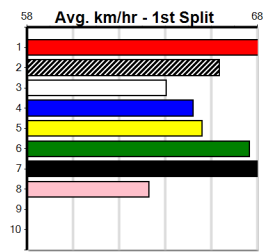

MR HUMMER LIMOS (1-3 WINS)

Distance: 350m, Race Type: Restricted Win, Total Prizemoney: $2,925
1st: $1,950, 2nd: $600, 3rd: $300, 4th: $75

4

11:47AM

(VIC time)

I'M WHAT'S NEXT (7) recorded a scorching debut win here last start and he could improve even further with that experience under his belt. FLYING GENERAL (1) was a super debut winner from this draw 2 back and looks likely to feature in the finish.

Watchdog Tips: 7 1 2 4 **Bet:** Win 7

Form Box	Wgt	Dist	Track	Date	Time	BON	Margin	1st/2nd (Time)	PIR	Checked	Comment	W/R	Split 1	S/P	Grade	
1	FLYING GENERAL [7] $2.00															
	Super debut win here 2 back from this draw, danger															
	BK Dog Oct-22 Sire: MY REDEEMER Dam: FLYING UNICORN Trainer: Kim Erenshaw (Junction Village)															
	Owner(s): T Erenshaw															
	Winning Distances: < 300m (0) 300 - 399m (1) 400 - 499m (0) 500 - 599m (0) 600 - 699m (0) > 700m (0)															
	Winning Weights: 30.9(1)															
	1st (1) 30.9 350 HVL R2 02-Jun-24 19.41 19.24 3.75L REALITY BEST (19.67) M/1 6.56 $3.80 M															
	2nd (8) 31.0 350 HVL R2 09-Jun-24 19.52 19.29 1.75L FROG MARCH (19.41) Q/2 6.56 $1.40 X67															
	3= (1) 30.9 350 HVL R4 16-Jun-24 19.62 19.07 4.75L I'M WHAT'S NEXT (19.30) M/4 6.68 $2.00 RW															
	Last 3 wins NOT included above															

Box History								
Bx	1st	2nd	3rd	4th	5th	6th	7th	8th
1	1							
2								
3								
4								
5								
6								
7								
8		1						

Prize Best	$2280.00
Starts	19.41(1)-2/6/24
Trk/Dts	3-1-1-1
APM	3-1-1-1 2280

2	SHOCK AND AWE [6] $4.20															
	Talented chaser with good early speed, threat.															
	BD Bitch Apr-22 Sire: ORSON ALLEN Dam: CULLQUIN CERSEI Trainer: Shara Quinlan (Rushworth)															
	Owner(s): S Quinlan															
	Winning Distances: < 300m (0) 300 - 399m (1) 400 - 499m (1) 500 - 599m (0) 600 - 699m (0) > 700m (0)															
	Winning Weights: 26.4(1) 26.9(1)															
	2nd (8) 26.8 425 BEN R9 28-Apr-24 24.45 23.58 6.50L SILVER MACK (24.01) M/633 6.68 $6.00 6G															
	2nd (1) 26.5 350 HVL R4 05-May-24 19.59 19.09 0.25L CHAVERO (19.58) M/1 6.62 $7.10 X67H															
	2nd (7) 26.3 350 HVL R3 12-May-24 19.51 19.33 0.25L HIGH END CASH (19.50) M/4 6.61 $22.20 X67F															
	Last 3 wins NOT included above															

Box History								
Bx	1st	2nd	3rd	4th	5th	6th	7th	8th
1		1						1
2	1	4		1				1
3	1	2	2	1	1	1	1	
4			2					
5			2					
6							2	
7		1	1		1			
8		1	1		1			

Prize Best	$8930.00
Starts	NBT
Trk/Dts	29-2-9-8
APM	8-0-4-3 5314

3	JEREMY SPOKE [5] $81.00															
	Slow out and well beaten of late, needs it easier.															
	BK Dog Aug-21 Sire: NEED MY MONEYNOW Dam: LITTLE BIT SLICK Trainer: Rowan Wagenaar (Langwarrin)															
	Owner(s): Flight Facilities (SYN), R Wagenaar, A Wagenaar															
	Winning Distances: < 300m (0) 300 - 399m (0) 400 - 499m (0) 500 - 599m (3) 600 - 699m (0) > 700m (0)															
	Winning Weights: 33.0(1) 34.5(1) 34.6(1)															
	3rd (7) 34.5 595 SAP R4 24-Mar-24 34.90 34.31 2.50L VIDEO REFEREE (34.73) Q/4433 9.58 $5.20 RW															
	1st (5) 34.6 595 SAP R2 31-Mar-24 34.95 34.59 0.75L EUREKA ROBBIE (34.99) S/4222 9.50 $4.70 RW															
	5th (2) 34.6 595 SAN R4 04-Apr-24 35.08 34.39 9.00L DEDALUS DIGGLE (34.46) M/6555 9.63 $39.30 5															
	Last 3 wins NOT included above															

Box History								
Bx	1st	2nd	3rd	4th	5th	6th	7th	8th
1		1	1	1	2		2	
2		2	1		2			1
3	1	1						1
4	1		2	1	1	1		
5	1			1		1	2	1
6		1			1	1		
7		1	2		2			1
8		1	1	1	1			1

Prize Best	$16505.00
Starts	NBT
Trk/Dts	43-3-7-7
APM	7-0-0-1 5860