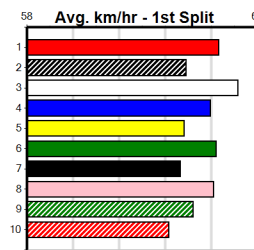

AVARD CIVIL

Distance: 425m, Race Type: Grade 5, Total Prizemoney: $2,925
1st: $1,950, 2nd: $600, 3rd: $300, 4th: $75

AYIA NEIGHBOUR (5) is racing with confidence at present and he will get a nice cart across early on. SHA TIN KING (4) led for a long way last time and he will be in the mix once again. WILL VANSON (3) has a terrific turn of foot.

Watchdog Tips: 5 4 3 6 **Bet:** Win 5

1

DAWNY BY NAME (TAS)[5] **Needs to lead, can push up the track, risky** **$8.00**

BD Bitch Mar-22 Sire: SUPERIOR PANAMA Dam: MEDIO PASO Trainer: Michael Katsiris (Thomastown)

Owner(s): M Katsiris

Winning Distances: < 300m (1) 300 - 399m (1) 400 - 499m (3) 500 - 599m (0) 600 - 699m (0) > 700m (0)

Winning Weights: 25.6(1) 25.7(1) 25.9(1) 26.0(1) 26.4(1)

1st	2nd	3rd	4th	5th	6th	7th	8th
1st (5) 26.4 400 MTG R12 09-May-24	23.01	23.01	0.50L KIWI TO BURN (23.04)				
7th (5) 26.8 390 SHP R6 13-May-24	22.61	21.99	9.00L RIENTO (21.99)	M/66			
3rd (6) 27.0 350 HVL R9 19-May-24	19.69	19.28	4.25L GRETSEL'S GIRL (19.39)	M/2			
3rd (3) 26.3 400 GEL R3 25-May-24	22.75	22.40	1.75L DONITA BALE (22.63)	Q/11			
2nd (4) 27.3 425 BEN R12 31-May-24	24.33	23.72	4.75L IMANI (24.01)	Q/112			
7th (4) 27.7 300 HVL R9 16-Jun-24	17.08	16.69	4.50L THAI BUTTERFLY (16.77)	M/4			
3rd (1) 27.5 400 GEL R9 21-Jun-24	22.93	22.41	1.5L SPANISH BULLET (22.83)	Q/12			
6th (2) 27.7 390 SHP R7 24-Jun-24	22.71	21.92	12.00 GREEN FLASH (21.92)	Q/35			

Last 3 wins NOT included above

1st (7) 25.9 340 DHO R1 03-Oct-23	19.61	19.14	2.25L PACO (19.78)	0	SWAB	5.21	$3.30 JM
1st (3) 26.0 400 WGL R10 30-Mar-24	22.89	22.74	1.00L BELOW THE CURVE (22.95)	Q/11		8.38	$3.70 6G
1st (7) 25.6 435 SLE R9 10-Apr-24	24.87	24.59	4.75L KEL OF KINTYRE (25.19)	M/111		5.22	$6.50 5NP

Box History

Bx	1st	2nd	3rd	4th	5th	6th	7th	8th
1	1	1	1					
2		1		1		1		2
3	1				2			1
4		2			1			1
5	1			1				1
6			2					
7	2		2					
8			3					

Prize Best Starts Trk/Dts APM: $12895.00 NBT 30-5-7-7 4-0-1-2 6243

2

DOMINATE [5] **Resuming, may need the run, next time** **$12.00**

BK Dog Oct-21 Sire: ALLEN DEED Dam: PENELOPES CRUZN Trainer: Dale Bunn (Tylden)

Owner(s): A Boyce

Winning Distances: < 300m (0) 300 - 399m (1) 400 - 499m (5) 500 - 599m (1) 600 - 699m (0) > 700m (0)

Winning Weights: 31.8(2) 32.0(1) 32.1(1) 32.2(1) 32.3(1) 32.5(1)

1st	2nd	3rd	4th	5th	6th	7th	8th
5th (4) 31.8 395 TRA R9 22-Mar-24	22.67	21.88	7.50L BERN BY (22.15)	M/755			
2nd (1) 32.3 515 SAP R9 31-Mar-24	30.05	29.79	1.75L REDSHIFT ALPHA (29.94)	M/3222		SW	
1st (1) 32.2 515 SAP R8 07-Apr-24	29.86	29.34	2.00L DUTCH IMPACT (29.99)	Q/1111			
7th (3) 31.7 395 TRA R6 12-Apr-24	23.03	22.16	13.00L TRICKSTER'S HALO (22.16)	M/577			
8th (1) 32.0 450 TRA R6 19-Apr-24	25.59	24.71	13.00L ZARA MARNIE (24.71)	M/777			
4th (8) 32.2 515 SAP R6 28-Apr-24	30.42	29.50	14.00L MAIA (29.50)	M/4555			
8th (5) 32.2 515 SAN R3 02-May-24	30.47	29.33	12.00L CRIMSON CANNON (29.67)	M/7888			
2nd (2) 32.2 400 WGL R11 14-May-24	23.02	22.61	0.50L HYPERKINETIC (23.00)	M/33			

Last 3 wins NOT included above

1st (4) 32.5 400 WGL R6 25-Jan-24	23.11	22.82	0.75L HIGH REGARD (23.16)	Q/22			8.60	$4.00 T3-5
1st (1) 32.1 395 TRA R8 05-Feb-24	22.47	22.25	0.50L XATU BALE (22.50)	M/111		SW	3.75	$1.80 X45
1st (3) 31.8 400 WGL R11 10-Feb-24	22.72	22.63	2.75L LOCHINVAR KEWELL (22.89)	M/22			8.52	$1.70 5

Box History

Bx	1st	2nd	3rd	4th	5th	6th	7th	8th
1	2	4			2			1
2		1						
3	1	2	2	1				1
4	1				1			
5			1					1
6	2					1	1	
7						1	1	
8	1			1			2	

Prize Best Starts Trk/Dts APM: $15715.00 FSH 32-7-7-3 0-0-0-0 5537