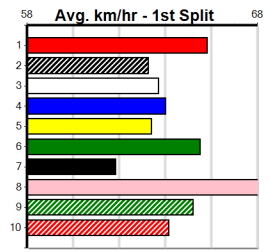

Bendigo
12
10:42PM
(VIC time)

SPORTSBET GREEN TICKS

Distance: 425m, Race Type: Grade 5, Total Prizemoney: $2,925
1st: $1,950, 2nd: $600, 3rd: $300, 4th: $75

IDRON BALE (1) has won four on the spin in brilliant style and he is drawn to lead throughout again.
MYOLA THUNDER (6) is better than his past few runs and he can come out running at times.
ASTON SCORCHER (8) just needs luck early on.

Watchdog Tips: **1** **6** **8** **4** **Bet:** **Win 1**

1

IDRON BALE (NSW)[5] **Continues to impress, drawn to lead, go close** **$2.40**

RBD Dog Mar-22 Sire: FERNANDO BALE Dam: IDRIA BALE
Owner(s): FISHOUNDS (SYN), D Fisher, S Fisher
Trainer: Simone Fisher (Lara)

Winning Distances: < 300m (0) 300 - 399m (2) 400 - 499m (2) 500 - 599m (0) 600 - 699m (0) > 700m (0)

Winning Weights: 30.6(1) 30.9(1) 31.0(1) 31.2(1)

Box	1st	2nd	3rd	4th	5th	6th	7th	8th
1	2							
2	1							
3								
4								
5								
6	1							
7				2				
8								1

Prize Best Starts Trk/Dts APM $4000.00 23.95(6)-12/6/24 7-4-0-0 1-1-0-0 4000

2

GOTHAM MARQUESS [5] **Placed in three of four here, place hope again** **$10.00**

BK Bitch May-21 Sire: AUSSIE INFRARED Dam: GOTHAM QUEEN
Owner(s): SMKN (SYN), M Lithgow, D Maynes, K Maynes, N Riseley, E Avdulla
Trainer: Melanie Lithgow (Devon Meadow)

Winning Distances: < 300m (0) 300 - 399m (4) 400 - 499m (4) 500 - 599m (0) 600 - 699m (0) > 700m (0)

Winning Weights: 26.5(1) 26.6(1) 26.7(1) 26.8(1) 26.9(1) 27.0(1) 27.1(2)

Box	1st	2nd	3rd	4th	5th	6th	7th	8th
1	2	1			2			
2	4	1	1			1	1	1
3	2	1						
4	1	2	3		3	1	1	1
5	4	2			2	1		
6	2	1			2			1
7	2	1	3		2	1		
8	1	1	2		2			3

Prize Best Starts Trk/Dts APM $24745.00 NBT 65-8-15-8 4-0-1-2 8061

3

POISON SKY [5] **Been missing the kick of late, may find bother** **$9.00**

BD Dog Aug-19 Sire: UNLAWFUL ENTRY Dam: DIAMA BALE
Owner(s): FISHOUNDS (SYN), D Fisher, S Fisher
Trainer: Simone Fisher (Lara)

Winning Distances: < 300m (0) 300 - 399m (1) 400 - 499m (8) 500 - 599m (4) 600 - 699m (0) > 700m (0)

Winning Weights: 29.8(1) 29.9(1) 30.1(1) 30.3(2) 30.4(2) 30.5(2) 30.7(1) 31.0(1) 31.2(1) 31.4(1)

Box	1st	2nd	3rd	4th	5th	6th	7th	8th
1	1	5	2	1	1			1
2	2	4	1	1	1	1	1	1
3	2	3		2	2	1	2	2
4	1	2		2	1	3	2	1
5	2	1	4	2	2	1		1
6	3	2	7	3	3	2	1	
7	3	2	2	3	1	1	1	1
8	4	2	1	1	3	3	1	2

Prize Best Starts Trk/Dts APM $47005.00 24.15(3)-28/6/23 113-13-21-12 19-2-1-3 3423

4

NICKLEBY ACTION [5] **Good record here, early speed, respect** **$7.50**

BD Dog Nov-21 Sire: FERAL FRANKY Dam: NICKO DANCER
Owner(s): J Hall
Trainer: Julie Hall (Dingee)
ENG BEN 2024-06-26

Winning Distances: < 300m (0) 300 - 399m (2) 400 - 499m (4) 500 - 599m (0) 600 - 699m (0) > 700m (0)

Winning Weights: 33.4(2) 33.6(1) 33.9(1) 34.1(2)

Box	1st	2nd	3rd	4th	5th	6th	7th	8th
1	1							
2	1						1	1
3	1					1		1
4	1							
5		1	1			1	2	
6								1
7	2			2	1	2		
8								

Prize Best Starts Trk/Dts APM $11630.00 23.99(4)-26/4/24 25-6-1-1 15-4-0-1 4630

5

SON OF BROCK [5] **Tough draw but has early speed, place claims** **$12.00**

BD Dog Jan-20 Sire: ZAMBORA BROCKIE Dam: KUNG FU HUSTLE
Owner(s): A Debattista
Trainer: Alfred Debattista (Sedgwick)

Winning Distances: < 300m (0) 300 - 399m (1) 400 - 499m (5) 500 - 599m (0) 600 - 699m (0) > 700m (0)

Winning Weights: 32.2(1) 32.3(2) 32.4(1) 32.8(1) 33.1(1)

Box	1st	2nd	3rd	4th	5th	6th	7th	8th
1	1	2	1	1				
2	1	1	2	1		1	3	
3	1	1	1	1		1		1
4	5	2	3	1		1		
5	1	4	1	2				
6	1	1	1	1				2
7	2	2	2	1		2	2	
8	2					1		1

Prize Best Starts Trk/Dts APM $16290.00 24.19(6)-4/1/23 61-6-17-5 30-5-7-3 2867