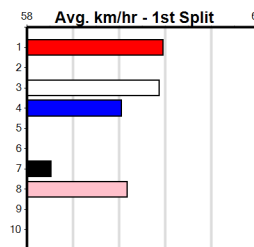

Bendigo

2

7:21PM

(VIC time)

HIP POCKET BENDIGO

Distance: 425m, Race Type: Maiden, Total Prizemoney: $2,535
1st: $1,680, 2nd: $520, 3rd: $260, 4th: $75

PINK FLAMINGO (1) was backed for a stack on debut and she can atone for her luckless run.
TEMPER TANTRUM (3) is armed with good early burn and she will continue to get stronger with more racing. COOL SPARKY (4) had little luck on debut

Watchdog Tips: **1** **3** **4** **2** **Bet:** **Win 1**

Form Box	Wgt	Dist	Track	Date	Time	BON	Margin	1st/2nd (Time)	PIR	Checked	Comment	W/R	Split 1	S/P	Grade	
1	PINK FLAMINGO [M] No luck on debut, had support, should fire $2.40															
	BD	Bitch	Sep-22		Sire: FERAL FRANKY		Dam: ZIPPING STORM		Trainer: Lynette Anstee (Huntly)							
	Owner(s): S Borserio															
	Winning Distances: < 300m (0) 300 - 399m (0) 400 - 499m (0) 500 - 599m (0) 600 - 699m (0) > 700m (0)															
	Winning Weights:															
	4th (2)	26.3	425	BEN	R1	21-Jun-24	24.95	23.62	10.00	ULTIMATE RIOT (24.25)	S/234			6.64	$2.60	M
	Last 3 wins NOT included above															
	Prize Best NBT															
	Starts 1-0-0-0															
	Trk/Dts 1-0-0-0															
APM 75																
2	SMILING BEE [M] Bred to have plenty of early speed, watch betting $10.00															
	BK	Bitch	Mar-22		Sire: ASTON DEE BEE		Dam: WHITE AMBUSH		Trainer: Jane Hooke (Huntly)							
	Owner(s): J Hooke															
	Winning Distances: < 300m (0) 300 - 399m (0) 400 - 499m (0) 500 - 599m (0) 600 - 699m (0) > 700m (0)															
	Winning Weights:															
	Last 3 wins NOT included above															
	Prize Best FSH															
	Starts 0-0-0-0															
	Trk/Dts 0-0-0-0															
	APM 0															
3	TEMPER TANTRUM [M] Good early burn, getting stronger, danger $4.00															
	RF	Bitch	Apr-22		Sire: BEAST UNLEASHED		Dam: SLINGSHOT ANGEL		Trainer: Briana Robertson -leech (Smeato)							
	Owner(s): J Ferguson															
	Winning Distances: < 300m (0) 300 - 399m (0) 400 - 499m (0) 500 - 599m (0) 600 - 699m (0) > 700m (0)															
	Winning Weights:															
	3rd (6)	29.0	390	BAL	R2	24-Apr-24	23.04	22.02	6.00	L ZOOM BOOM (22.65)	Q/23			8.56	$9.70	MH
	4th (4)	28.9	425	BEN	R1	10-May-24	24.35	23.72	4.00	L ALARI (24.08)	Q/112			6.57	$13.70	M
	2nd (1)	29.1	390	BAL	R1	15-May-24	22.38	22.06	1.00	L PAW TIKA (22.32)	Q/11			8.43	$3.60	M
	4th (7)	29.1	390	WBL	R1	23-May-24	22.61	22.06	5.50	L TECTONIC (22.25)	M/33			8.83	$5.00	M
	4th (6)	29.8	390	BAL	R1	31-May-24	22.98	21.79	3.5L	L STRAIGHT SPEED (22.75)	M/13			8.55	$3.50	M
2nd (5)	28.9	425	BEN	R1	21-Jun-24	24.72	23.62	7.00	L ULTIMATE RIOT (24.25)	Q/112			6.60	$5.40	M	
Last 3 wins NOT included above																
Prize Best NBT																
Starts 6-0-2-1																
Trk/Dts 2-0-1-0																
APM 1287																
4	COOL SPARKY [M] No luck on debut, can atone, big threat $7.50															
	BK	Dog	Jun-22		Sire: FERAL FRANKY		Dam: COOL LIMIT		Trainer: Robert Douglas (Heathcote)							
	Owner(s): DOUGLAS ROMANO (SYN), R Douglas, F Romano															
	Winning Distances: < 300m (0) 300 - 399m (0) 400 - 499m (0) 500 - 599m (0) 600 - 699m (0) > 700m (0)															
	Winning Weights:															
	4th (5)	33.1	425	BEN	R2	21-Jun-24	24.90	23.62	4.25	L CORNHILL STORM (24.61)	M/484			6.74	$4.70	M
	Last 3 wins NOT included above															
	Prize Best NBT															
	Starts 1-0-0-0															
	Trk/Dts 1-0-0-0															
APM 75																
5	BLACK LICORICE [M] Member of a promising litter, watch betting $9.00															
	BK	Dog	Nov-22		Sire: EXPLOSIVE BOY		Dam: COCO NOVA		Trainer: Darren Fisher (Lara)							
	Owner(s): L Edgerton															
	Winning Distances: < 300m (0) 300 - 399m (0) 400 - 499m (0) 500 - 599m (0) 600 - 699m (0) > 700m (0)															
	Winning Weights:															
	Last 3 wins NOT included above															
	Prize Best FSH															
	Starts 0-0-0-0															
	Trk/Dts 0-0-0-0															
	APM 0