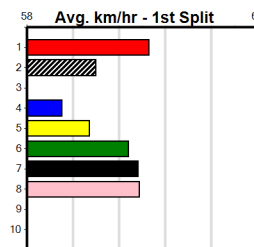

Distance: 425m, Race Type: Maiden, Total Prizemoney: $2,535
1st: $1,680, 2nd: $520, 3rd: $260, 4th: $75

TIMMA TURTLE TWO (3) is bred to have early speed and he is expected to fire fresh. PARNASSUS (2) has been placed in three of seven here and he can work into the mix mid race. MISS BOOM (5) is expected to race well fresh

Watchdog Tips: 3 2 5 1 **Bet:** Box Quinella 2,3,5 ($10 for 333.33%)

Form Box	Wgt	Dist	Track	Date	Time	BON	Margin	1st/2nd (Time)	PIR	Checked	Comment	WR	Split 1	S/P	Grade	
1	BOROUGH MAN [M] Better for the run on debut, must keep safe $6.00															
	WF Dog			Feb-22			Sire: FERNANDO BALE			Dam: SUBLIME NEWS			Trainer: Dawn Trickey (Eaglehawk)			
	Owner(s): D Gray															
	Winning Distances: < 300m (0) 300 - 399m (0) 400 - 499m (0) 500 - 599m (0) 600 - 699m (0) > 700m (0)															
	Winning Weights:															
	6th (1)	29.8	425	BEN	R1	21-Jun-24	25.19	23.62	14.00	ULTIMATE RIOT (24.25)	Q/355			6.67	$10.70	M
	Last 3 wins NOT included above															
	<table border="1" style="width: 100%; border-collapse: collapse;"> <thead> <tr> <th colspan="8">Box History</th> </tr> <tr> <th>Bx</th> <th>1st</th> <th>2nd</th> <th>3rd</th> <th>4th</th> <th>5th</th> <th>6th</th> <th>7th</th> <th>8th</th> </tr> </thead> <tbody> <tr><td>1</td><td></td><td></td><td></td><td></td><td></td><td></td><td></td><td>1</td></tr> <tr><td>2</td><td></td><td></td><td></td><td></td><td></td><td></td><td></td><td></td></tr> <tr><td>3</td><td></td><td></td><td></td><td></td><td></td><td></td><td></td><td></td></tr> <tr><td>4</td><td></td><td></td><td></td><td></td><td></td><td></td><td></td><td></td></tr> <tr><td>5</td><td></td><td></td><td></td><td></td><td></td><td></td><td></td><td></td></tr> <tr><td>6</td><td></td><td></td><td></td><td></td><td></td><td></td><td></td><td></td></tr> <tr><td>7</td><td></td><td></td><td></td><td></td><td></td><td></td><td></td><td></td></tr> <tr><td>8</td><td></td><td></td><td></td><td></td><td></td><td></td><td></td><td></td></tr> <tr> <td>Prize</td> <td colspan="5"></td> <td colspan="2"></td> <td>$0.00</td> </tr> <tr> <td>Best</td> <td colspan="5"></td> <td colspan="2"></td> <td>NBT</td> </tr> <tr> <td>Starts</td> <td colspan="5"></td> <td colspan="2"></td> <td>1-0-0-0</td> </tr> <tr> <td>Trk/Dts</td> <td colspan="5"></td> <td colspan="2"></td> <td>1-0-0-0</td> </tr> <tr> <td>APM</td> <td colspan="5"></td> <td colspan="2"></td> <td>0</td> </tr> </tbody> </table>															

2	PARNASSUS [M] Biks Placed in three of seven here, main danger $4.00															
	BKW Dog			Jun-21			Sire: ASTON DEE BEE			Dam: MISS MORRISSET			Trainer: Briana Robertson -leech (Smeato)			
	Owner(s): B Robertson -leech															
	Winning Distances: < 300m (0) 300 - 399m (0) 400 - 499m (0) 500 - 599m (0) 600 - 699m (0) > 700m (0)															
	Winning Weights:															
	6th (3)	31.5	425	BEN	R2	03-Feb-24	25.03	23.98	11.00	FRANKLY FEVER (24.28)	M/577		V10	6.76	$6.20	M
	F (3)	31.6	390	SHP	R1	29-Feb-24	0.00	22.06		MIDNIGHT MASS (22.54)			V28		$6.50	M
	2nd (3)	31.1	425	BEN	R1	28-Mar-24	24.43	24.02	3.25L	HELLO LUNA (24.21)	M/222			6.76	$5.10	T3-M
	6th (6)	31.4	390	WBL	R1	04-Apr-24	23.14	21.99	13.00	ASTON ZINGARA (22.23)	M/67			8.97	$20.70	M
	4th (4)	31.5	390	BAL	R2	08-Apr-24	22.82	22.25	5.50L	ABRAXAS BALE (22.46)	M/35		W	8.66	$7.20	T3-M
5th (2)	31.2	390	BAL	R1	22-Apr-24	23.00	22.24	4.00L	MAJESTIC GEORGE (22.72)	M/46			8.76	$6.90	T3-M	
3rd (6)	32.5	425	BEN	R1	08-Jun-24	24.93	24.27	5.50L	BRIAN'S WORLD (24.58)	M/453			6.89	$4.20	M	
4th (5)	32.1	425	BEN	R2	19-Jun-24	25.34	24.13	7.50L	READY TO STAGGER (24.85)	M/687			6.93	$3.50	T3-M	
Last 3 wins NOT included above																
<table border="1" style="width: 100%; border-collapse: collapse;"> <thead> <tr> <th colspan="8">Box History</th> </tr> <tr> <th>Bx</th> <th>1st</th> <th>2nd</th> <th>3rd</th> <th>4th</th> <th>5th</th> <th>6th</th> <th>7th</th> <th>8th</th> </tr> </thead> <tbody> <tr><td>1</td><td></td><td></td><td></td><td></td><td></td><td></td><td></td><td></td></tr> <tr><td>2</td><td></td><td></td><td></td><td></td><td></td><td>1</td><td></td><td></td></tr> <tr><td>3</td><td>1</td><td></td><td></td><td></td><td></td><td></td><td>1</td><td></td></tr> <tr><td>4</td><td></td><td></td><td></td><td>2</td><td></td><td></td><td></td><td></td></tr> <tr><td>5</td><td></td><td></td><td></td><td>1</td><td></td><td></td><td></td><td></td></tr> <tr><td>6</td><td></td><td>1</td><td></td><td></td><td></td><td>1</td><td></td><td></td></tr> <tr><td>7</td><td></td><td></td><td></td><td></td><td></td><td></td><td></td><td></td></tr> <tr><td>8</td><td></td><td></td><td>1</td><td></td><td></td><td></td><td>1</td><td></td></tr> <tr> <td>Prize</td> <td colspan="5"></td> <td colspan="2"></td> <td>$870.00</td> </tr> <tr> <td>Best</td> <td colspan="5"></td> <td colspan="2"></td> <td>NBT</td> </tr> <tr> <td>Starts</td> <td colspan="5"></td> <td colspan="2"></td> <td>11-0-1-2</td> </tr> <tr> <td>Trk/Dts</td> <td colspan="5"></td> <td colspan="2"></td> <td>7-0-1-2</td> </tr> <tr> <td>APM</td> <td colspan="5"></td> <td colspan="2"></td> <td>548</td> </tr> </tbody> </table>																

3	TIMMA TURTLE TWO [M] Bred to have plenty of early speed, should fire $3.20															
	F Dog			Dec-22			Sire: SENNACHIE			Dam: CHERI CLOWNFISH			Trainer: Darren Fisher (Lara)			
	Owner(s): MIDDLE TOTE (SYN), H Bailey, J Aitken															
	Winning Distances: < 300m (0) 300 - 399m (0) 400 - 499m (0) 500 - 599m (0) 600 - 699m (0) > 700m (0)															
	Winning Weights:															
	Last 3 wins NOT included above															
	<table border="1" style="width: 100%; border-collapse: collapse;"> <thead> <tr> <th colspan="8">Box History</th> </tr> <tr> <th>Bx</th> <th>1st</th> <th>2nd</th> <th>3rd</th> <th>4th</th> <th>5th</th> <th>6th</th> <th>7th</th> <th>8th</th> </tr> </thead> <tbody> <tr><td>1</td><td></td><td></td><td></td><td></td><td></td><td></td><td></td><td></td></tr> <tr><td>2</td><td></td><td></td><td></td><td></td><td></td><td></td><td></td><td></td></tr> <tr><td>3</td><td></td><td></td><td></td><td></td><td></td><td></td><td></td><td></td></tr> <tr><td>4</td><td></td><td></td><td></td><td></td><td></td><td></td><td></td><td></td></tr> <tr><td>5</td><td></td><td></td><td></td><td></td><td></td><td></td><td></td><td></td></tr> <tr><td>6</td><td></td><td></td><td></td><td></td><td></td><td></td><td></td><td></td></tr> <tr><td>7</td><td></td><td></td><td></td><td></td><td></td><td></td><td></td><td></td></tr> <tr><td>8</td><td></td><td></td><td></td><td></td><td></td><td></td><td></td><td></td></tr> <tr> <td>Prize</td> <td colspan="5"></td> <td colspan="2"></td> <td>$0</td> </tr> <tr> <td>Best</td> <td colspan="5"></td> <td colspan="2"></td> <td>FSH</td> </tr> <tr> <td>Starts</td> <td colspan="5"></td> <td colspan="2"></td> <td>0-0-0-0</td> </tr> <tr> <td>Trk/Dts</td> <td colspan="5"></td> <td colspan="2"></td> <td>0-0-0-0</td> </tr> <tr> <td>APM</td> <td colspan="5"></td> <td colspan="2"></td> <td>0</td> </tr> </tbody> </table>															

4	JILLIBY MILLIE (NSW)[M] Well down the track on debut, needs more time $16.00															
	RF Bitch			Jul-22			Sire: FEDERAL MORGAN			Dam: SHIMMY SPARKLES			Trainer: Darrell Leathan (Maryborough)			
	Owner(s): S Eaton															
	Winning Distances: < 300m (0) 300 - 399m (0) 400 - 499m (0) 500 - 599m (0) 600 - 699m (0) > 700m (0)															
	Winning Weights:															
	8th (8)	24.1	390	BAL	R1	19-Jun-24	23.15	21.91	12.00	ASTON WASHINGTON	S/47			8.75	$33.80	M
	Last 3 wins NOT included above															
	<table border="1" style="width: 100%; border-collapse: collapse;"> <thead> <tr> <th colspan="8">Box History</th> </tr> <tr> <th>Bx</th> <th>1st</th> <th>2nd</th> <th>3rd</th> <th>4th</th> <th>5th</th> <th>6th</th> <th>7th</th> <th>8th</th> </tr> </thead> <tbody> <tr><td>1</td><td></td><td></td><td></td><td></td><td></td><td></td><td></td><td></td></tr> <tr><td>2</td><td></td><td></td><td></td><td></td><td></td><td></td><td></td><td></td></tr> <tr><td>3</td><td></td><td></td><td></td><td></td><td></td><td></td><td></td><td></td></tr> <tr><td>4</td><td></td><td></td><td></td><td></td><td></td><td></td><td></td><td></td></tr> <tr><td>5</td><td></td><td></td><td></td><td></td><td></td><td></td><td></td><td></td></tr> <tr><td>6</td><td></td><td></td><td></td><td></td><td></td><td></td><td></td><td></td></tr> <tr><td>7</td><td></td><td></td><td></td><td></td><td></td><td></td><td></td><td></td></tr> <tr><td>8</td><td></td><td></td><td></td><td></td><td></td><td></td><td></td><td>1</td></tr> <tr> <td>Prize</td> <td colspan="5"></td> <td colspan="2"></td> <td>$0.00</td> </tr> <tr> <td>Best</td> <td colspan="5"></td> <td colspan="2"></td> <td>FSH</td> </tr> <tr> <td>Starts</td> <td colspan="5"></td> <td colspan="2"></td> <td>1-0-0-0</td> </tr> <tr> <td>Trk/Dts</td> <td colspan="5"></td> <td colspan="2"></td> <td>0-0-0-0</td> </tr> <tr> <td>APM</td> <td colspan="5"></td> <td colspan="2"></td> <td>0</td> </tr> </tbody> </table>