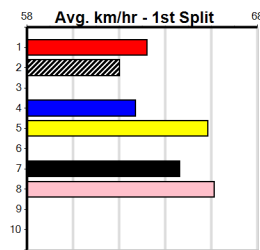

WINTER CUP HT1

Distance: 660m, Race Type: Mixed 4/5 Heat, Total Prizemoney: $4,445
1st: $2,990, 2nd: $920, 3rd: $460, 4th: $75

CONTAINER (8) has been enormous since stepping up to 600m and beyond and he just needs to find the rail early on. ENGELKE ROAD (1) was far from disgraced at Sale and he will be better for the run. SON OF CINDY (7) was impressive last time out.

Watchdog Tips: 8 1 7 2 Bet: Trifecta 1,8/1,7,8/1,2,7,8 ($10 - 125%)

Form Box Wgt Dist Track Date Time BON Margin 1st/2nd (Time) PIR Checked Comment W/R Split 1 S/P Grade

ENGELKE ROAD [5] Better for the run last time, main danger $3.40
Owner(s): P Moody
Winning Distances: < 300m (0) 300 - 399m (0) 400 - 499m (1) 500 - 599m (2) 600 - 699m (0) > 700m (0)
Winning Weights: 31.9(1) 32.1(1) 32.5(1)
1st (8) 31.9 510 SLE R5 05-May-24 28.79 28.76 3.5L BEAR HAND (29.04) M/221 . . SW . 9.33 $1.60 RW
4th (4) 32.0 500 TRA R8 10-May-24 27.97 27.50 7.00L DR. ASHER (27.50) M/766 . . . . 9.41 $4.10 X45
2nd (2) 32.0 510 SLE R5 19-May-24 28.89 28.53 5.50L DR. ASHER (28.53) S/644 . . . . 9.45 $5.10 5H
7th (7) 32.0 515 SAN R9 24-May-24 30.10 29.17 9.00L BAGMAN (29.47) S/8888 . . . . 5.30 $16.20 5F
3rd (8) 31.6 500 TRA R6 29-May-24 28.16 27.98 2.50L OMEGA BOWIE (27.98) M/333 . . . . 9.40 $3.30 5
2nd (7) 32.0 510 SLE R6 05-Jun-24 28.93 28.49 6.50L DR. ASHER (28.49) S/333 . . . . 9.41 $4.10 X45
5th (1) 32.2 595 SAP R8 17-Jun-24 34.98 34.30 10.00 CRACKERJACK BOOM S/4556 . . W 9.62 $4.30 X45
2nd (3) 32.2 640 SLE R5 23-Jun-24 36.90 36.51 6.00L LAKEVIEW NOLA (36.51) M/4432 . . . . 6.23 $7.20 RW
Last 3 wins NOT included above
1st (5) 32.5 460 WGL R3 30-Mar-24 26.09 25.97 0.25L EMPTY YOUR MIND (26.10) S/522 . . SW . 6.73 $3.20 M
1st (4) 32.1 510 SLE R9 21-Apr-24 29.00 28.83 4.25L ICE ICE BABY (29.29) M/552 . . . . 9.46 $6.90 RW
Box History
Prize Best Starts Trk/Dts APM $10007.14 FSH 14-3-4-2 0-0-0-0 7616

BLACK JESTER [5] Biks Racing well but this is harder, place best $21.00
Owner(s): A Blake
Winning Distances: < 300m (0) 300 - 399m (0) 400 - 499m (2) 500 - 599m (0) 600 - 699m (3) > 700m (1)
Winning Weights: 32.4(1) 33.0(1) 33.6(1) 33.7(2) 34.3(1)
6th (8) 34.0 600 MTG R11 05-May-24 35.56 35.08 9.45 $26.00 X45
5th (7) 33.9 512 MTG R10 19-May-24 30.49 29.93 8.00L HOOKED ON LOVE (29.93) 4.68 $51.00 O
4th (8) 34.2 600 MTG R4 23-May-24 35.42 35.15 3.75L TWO HANDS GEORGE (35.15) 9.23 $6.50 S
2nd (4) 34.3 600 MTG R10 02-Jun-24 35.55 35.05 9.37 $21.00 SNP
6th (1) 34.3 600 MEP R8 05-Jun-24 35.26 34.47 7.00L DESIRED PATH (34.59) M/6666 . . . . 9.41 $17.10 RWH
2nd (8) 34.3 595 SAP R4 10-Jun-24 34.98 34.47 7.50L FERNANDO DUKE (34.47) M/4444 . . . . 9.47 $33.50 X45
3rd (1) 34.5 512 MTG R9 16-Jun-24 30.24 29.74 5.50L LEKTRA LYANNA (29.85) 0 VNAI 4.69 $3.30 6
1st (1) 34.3 600 MTG R1 20-Jun-24 35.25 35.25 0.50L WARRINGAH BALE (35.28) 9.22 $3.40 RW
Last 3 wins NOT included above
1st (2) 33.6 600 MTG R6 10-Sep-23 35.24 35.24 0.10L SPARTAN BRAVE (35.25) 0 9.16 $8.50 X
1st (4) 33.7 450 BAL R7 16-Sep-23 25.82 25.56 0.75L FULL SPEED AHEAD (25.86) M/222 . . SW . 6.93 $8.50 RW
1st (3) 33.0 715 SAP R7 21-Jan-24 42.86 42.86 0.10L HARVARD SCHOLAR (42.87) M/1111 . . . . 6.23 $12.70 5
Box History
Prize Best Starts Trk/Dts APM $17120.00 NBT 65-6-9-10 5-0-1-0 6499

*** VACANT BOX ***
Owner(s):
Winning Distances: < 300m (0) 300 - 399m (0) 400 - 499m (0) 500 - 599m (0) 600 - 699m (0) > 700m (0)
Winning Weights:
Sire: Dam:
Trainer:
Box History