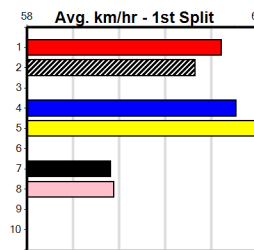

Bendigo

10
10:00PM

(VIC time)

WINTER CUP HT2

Distance: 660m, Race Type: Mixed 4/5 Heat, Total Prizemoney: $4,445
1st: $2,990, 2nd: $920, 3rd: $460, 4th: $75

GARRY STUN ON (5) was never headed in his top 34.60 Meadows win and he will prove hard to reel in again. RIPTIDE RUSLIE (1) has a good record here and he is drawn to get all the breaks. TAMMY (4) is nearing another win.

Watchdog Tips: **5** **1** **4** **8** **Bet:** **Win 5**

1

RIPTIDE RUSLIE [5] **Good record here, has the right draw, danger** **$3.60**

BD Dog Apr-20 Sire: MY REDEEMER Dam: VIS VITAE Trainer: Russell Edwards (Langwarrin)

Owner(s): R Edwards

Winning Distances: < 300m (0) 300 - 399m (0) 400 - 499m (0) 500 - 599m (3) 600 - 699m (6) > 700m (1)

Winning Weights: 27.5(2) 27.8(2) 28.0(1) 28.1(2) 28.2(2) 28.4(1)

Pl	Dist	Wgt	Dog	Age	Date	Time	Margin	1st/2nd (Time)	PIR	Checked	Comment	WR	Split 1	S/P	Grade
6th	(6)	28.3	510 SLE	R6	21-Apr-24	29.21	28.83	5.50L LAROZA BALE (28.83)	M/456	.	.	.	9.27	$96.00	X45
2nd	(1)	28.8	545 BAL	R8	29-Apr-24	31.37	31.25	0.25L ARMAGH (31.36)	M/3111	.	.	.	6.88	$2.00	T3-5
1st	(3)	28.2	680 GEL	R6	03-May-24	39.33	39.33	1.75L WEBLEC WRANGLER (39.44)	M/4332	.	SW	.	18.65	$41.00	5
4th	(8)	28.2	640 SLE	R5	12-May-24	37.17	36.94	3.5L DEWANA FERNANDO (36.94)	M/4444	.	.	.	6.31	$42.60	5
1st	(8)	28.2	715 SAP	R6	20-May-24	42.08	42.08	3.5L LILLY INTENTION (42.32)	Q/2111	.	.	.	6.17	$7.10	5
1st	(2)	28.1	595 SAN	R8	06-Jun-24	34.67	34.00	4.25L LOTTIE INTENTION (34.95)	M/2111	.	.	.	9.46	$5.70	5
4th	(5)	28.3	650 SHP	R8	10-Jun-24	37.45	36.94	4.75L CONTAINER (37.13)	M/4444	.	.	.	17.88	$14.00	SH
6th	(1)	28.2	595 SAN	R9	20-Jun-24	34.55	34.05	7.50L STOMPING (34.05)	M/6666	.	.	.	9.74	$43.00	X45

Last 3 wins NOT included above

1st	(4)	27.5	660 BEN	R3	03-Mar-23	38.02	38.02	0.10L HOME BREW (38.03)	M/2222	.	SW	.	4.33	$2.70	RW
1st	(4)	27.8	595 SAN	R4	09-Mar-23	33.98	33.98	7.00L BRUCE'S RUSLIE (34.43)	M/1111	.	.	.	9.26	$6.50	5
1st	(2)	27.5	595 SAP	R11	21-May-23	34.36	34.32	0.50L JACKPOT JOAN (34.39)	M/3322	.	.	.	9.44	$3.90	X45

Box History

Bx	1st	2nd	3rd	4th	5th	6th	7th	8th
1	2	4	4		6	3		
2	2	2	2	1	3	2		
3	1	1	3	1	2	4		2
4	3	2	2	2	2		2	
5			1	2	2	1		
6			2	1	3	4	1	
7		2	1	2				
8	2		2	2	1			

Prize Best Starts Trk/Dts APM $98045.83 37.88(1)-20/11/22 85-10-11-17 11-2-0-5 16584