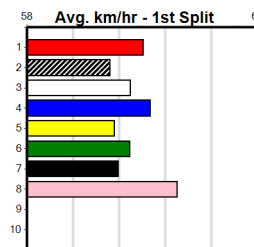

MANNINGS GREYHOUND COMPLEX

Distance: 425m, Race Type: Mixed 6/7, Total Prizemoney: $2,925
1st: $1,950, 2nd: $600, 3rd: $300, 4th: $75

BLACK THUMB (1) was a brilliant debut winner here and she can atone for her luckless runs since.
HIGHER FORCE (2) has been consistent to date and he will follow the red through early on. ON
THE BEER (8) should be on the pace from the outset

Watchdog Tips: **1** **2** **8** **7** **Bet:** **Box Trifecta 1,2,7,8 ($10 for 41.67%)**

Form Box	Wgt	Dist	Track	Date	Time	BON	Margin	1st/2nd (Time)	PIR	Checked	Comment	WR	Split 1	S/P	Grade
1															
BLACK THUMB [7] Impressive on debut, luckless since, go close $2.80															
BK Bitch Jan-22 Sire: BERNARDO Dam: MANILA ROSE Trainer: Jye Formosa (Heathcote)															
Owner(s): A Debattista															
Winning Distances: < 300m (0) 300 - 399m (0) 400 - 499m (1) 500 - 599m (0) 600 - 699m (0) > 700m (0)															
Winning Weights: 30.0(1)															
1st (3)	30.0	425	BEN	R1	31-May-24	24.08	23.72	4.75L WELLERMAN (24.40)	Q/111				6.64	$6.20	M
3rd (4)	29.3	515	SAP	R5	10-Jun-24	30.27	29.57	4.25L DUNDEE COOPER (29.98)	M/3443				5.28	$4.70	X67H
5th (8)	29.7	515	SAN	R2	20-Jun-24	30.37	29.15	9.50L CELESTIAL DAWN (29.70)	M/7755				5.38	$9.10	X67F
Last 3 wins NOT included above															
Box History															
Bx	1st	2nd	3rd	4th	5th	6th	7th	8th							
1															
2															
3	1														
4				1											
5															
6															
7															
8							1								
Prize	$2025.00														
Best	24.08(3)-31/5/24														
Starts	3-1-0-1														
Trk/Dts	1-1-0-0														
APM	2025														

2															
HIGHER FORCE [7] Consistent to date, gets the gun run, danger $4.00															
BD Dog Apr-22 Sire: FERAL FRANKY Dam: XTREME NOTICE Trainer: Aaron Debattista (Toolleen)															
Owner(s): A Debattista															
Winning Distances: < 300m (0) 300 - 399m (0) 400 - 499m (1) 500 - 599m (0) 600 - 699m (0) > 700m (0)															
Winning Weights: 35.3(1)															
2nd (4)	35.1	425	BEN	R1	26-Apr-24	24.24	23.85	1.00L CANYA LIBBY (24.19)	M/322			W	6.76	$10.30	M
1st (7)	35.3	425	BEN	R2	10-May-24	24.18	23.72	2.00L BIG SOLOMONA (24.32)	M/331				6.70	$4.40	M
2nd (4)	35.2	425	BEN	R9	24-May-24	24.45	23.90	3.25L SHOW CAUSE (24.24)	M/552				6.88	$3.60	X67
Last 3 wins NOT included above															
Box History															
Bx	1st	2nd	3rd	4th	5th	6th	7th	8th							
1															
2															
3															
4															
5				2											
6															
7	1														
8															
Prize	$2800.00														
Best	24.18(7)-10/5/24														
Starts	3-1-2-0														
Trk/Dts	3-1-2-0														
APM	2240														

3															
DARK BEFORE DAWN [7] Struggled for a while now, prefer to watch $21.00															
BK Dog Feb-22 Sire: FLYING RICCIARDO Dam: SIN RAP BOOM Trainer: Kevin Ross (Mount Glasgow)															
Owner(s): R Ross															
Winning Distances: < 300m (0) 300 - 399m (0) 400 - 499m (1) 500 - 599m (0) 600 - 699m (0) > 700m (0)															
Winning Weights: 31.5(1)															
5th (8)	31.6	425	BEN	R9	27-Dec-23	25.11	24.17	7.50L WORKOUT (24.60)	M/333				6.71	$3.60	7
7th (1)	31.6	425	BEN	R2	16-Feb-24	25.14	23.57	19.00 GO FOR GOLD (23.82)	S/555				6.70	$16.50	7
8th (3)	31.5	515	SAP	R4	25-Feb-24	31.45	29.46	23.00 VINCENT BALE (29.84)	M/4888			VO	5.26	$30.40	X67H
6th (4)	31.5	500	BEN	R7	06-Mar-24	28.83	28.43	6.00L SHIPPY CUP EMU (28.43)	M/556				6.91	$19.80	X67
7th (8)	31.2	390	BAL	R3	25-Mar-24	23.08	22.25	9.00L SHOT OF FAITH (22.45)	S/65				8.91	$2.90	T3-7
7th (3)	31.2	425	BEN	R3	28-Mar-24	25.12	24.02	14.00 CAPALA (24.20)	M/677				6.80	$6.60	T3-7
5th (2)	30.5	410	HOR	R4	12-Apr-24	24.21	23.58	7.50L CARDI GO EASY (23.71)	M/66				10.82	$8.20	X67
5th (7)	29.8	515	SAP	R9	28-Apr-24	30.44	29.50	9.00L RUBEN RHODE (29.81)	S/5555				5.32	$46.60	7
Last 3 wins NOT included above															
1st (2)	31.5	425	BEN	R2	06-Dec-23	24.33	24.11	8.50L LARRY IN PURSUIT (24.89)	M/111				6.69	$4.70	M
Box History															
Bx	1st	2nd	3rd	4th	5th	6th	7th	8th							
1															
2	1														
3															
4															
5															
6															
7															
8															
Prize	$1000.00														
Best	24.33(2)-6/12/23														
Starts	11-1-0-0														
Trk/Dts	5-1-0-0														
APM	200