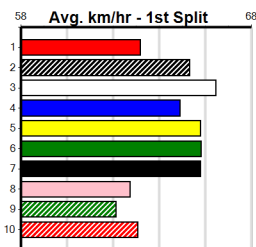

SPORTSBET FINAL (1-4 WINS)

Distance: 500m, Race Type: Restricted Win Final, Total Prizemoney: $3,875
1st: $2,600, 2nd: $800, 3rd: $400, 4th: $75

HOLDEN BALE (5) blew away his rivals when scoring here last week and he should prove hard to reel in again. TREND SETTER (1) was a tad unlucky here last week and she is drawn to get all the breaks. RENEGADE RUSLIE (7) can run a cheeky race

Watchdog Tips: 5 1 7 6 Bet: Trifecta 5/1,6,7/1,6,7,8 ($10 - 111.11%)

TREND SETTER [5] Unlucky last week, draw helps, clear danger $5.50
BK Bitch May-21 Sire: ORSON ALLEN Dam: WARREN PLACE
Trainer: Clayton King (Benalla)
Winning Distances: < 300m (0) 300 - 399m (1) 400 - 499m (2) 500 - 599m (1) 600 - 699m (0) > 700m (0)
Winning Weights: 31.3(1) 31.7(1) 32.7(1) 33.1(1)
3rd (5) 32.8 525 MEP R5 14-Feb-24 30.45 30.06 3.75L VOSS ALI (30.20) M/6433 . . . . 6.88 $7.10 X67H
3rd (2) 33.2 450 SHP R4 11-Mar-24 25.70 25.24 5.00L POHOLKE (25.36) S/743 . . . . 6.88 $14.40 X67
5th (7) 33.2 450 SHP R4 23-Mar-24 25.89 24.66 8.50L ON THE BEER (25.32) S/765 . . . . 6.88 $13.70 X67
8th (5) 32.8 450 SHP R5 05-Apr-24 26.18 25.14 11.00 GO GO EVIE (25.44) M/777 . . . . 6.96 $45.40 X67
3rd (8) 33.5 390 SHP R4 16-May-24 22.53 22.11 1.75L HIGHWAY (22.42) M/87 . . . . 8.83 $7.40 6G
1st (2) 33.1 390 SHP R3 06-Jun-24 22.64 22.12 0.10L ORIENTAL AURORA (22.64) M/22 . . . . 8.68 $6.10 T3-6
1st (6) 32.7 450 SHP R8 13-Jun-24 25.54 25.54 0.75L ELSA JAY (25.54) S/433 . . . . 6.90 $9.60 T3-5
3rd (5) 32.6 500 BEN R7 21-Jun-24 28.43 27.95 0.50L ARCHIE MCIVOR (28.40) M/643 . . . . 6.79 $19.80 RWH
Last 3 wins NOT included above
1st (4) 31.3 525 MEP R2 11-Oct-23 30.31 29.67 6.50L CARIBBEAN (30.75) Q/3111 . . . . 5.26 $5.30 M
1st (2) 31.7 425 BEN R3 31-Oct-23 24.42 24.03 0.05L KERATIN (24.42) S/763 . . . . 6.82 $5.10 7

REV NEVILLE [5] Talented but better suited to a wider draw $10.00
BK Dog Mar-22 Sire: SHIMA SHINE Dam: JD REVELATION
Trainer: Beverley Pell (Toolleen)
Winning Distances: < 300m (0) 300 - 399m (0) 400 - 499m (2) 500 - 599m (1) 600 - 699m (0) > 700m (0)
Winning Weights: 33.6(1) 34.1(1) 34.4(1)
8th (5) 33.2 515 SAN R3 21-Mar-24 30.38 29.27 15.00 SHAKE IT OFF (29.38) M/8888 . . . V10 . 5.28 $5.90 SH
8th (5) 32.8 450 BAL R2 02-May-24 25.87 25.09 9.50L BLISTERED EARTH (25.22) M/458 . . . V5 . 6.71 $8.00 RWH
CT (-) 32.1 460 GEL R2 14-May-24 26.20 . . . 0.01L Trial Cleared M . . . . . CT 6.90 $2.50 RW
3rd (6) 32.6 460 WGL R6 18-May-24 26.76 26.24 7.50L DUNDEE COCO (26.24) M/243 . . . . . 6.70 $2.80 5
2nd (3) 32.9 450 SHP R6 30-May-24 25.66 25.51 0.75L CAPALA (25.61) M/322 . . . . . 6.64 $26.40 SH
4th (1) 32.8 500 BEN R8 07-Jun-24 28.59 27.68 8.00L PEPPER RUSH (28.06) M/234 . . . . . 5.14 $5.00 RW
8th (3) 32.5 515 SAN R3 13-Jun-24 31.60 29.38 29.00 DENISON FRISBY (29.63) Q/3557 . . . . . 6.62 $3.50 RWH
4th (6) 32.6 500 BEN R7 21-Jun-24 28.45 27.95 0.75L ARCHIE MCIVOR (28.40) M/322 . . . . . 6.41 $6.30 M
1st (8) 34.1 450 BAL R3 08-Nov-23 25.67 25.12 2.50L REV ROSE (25.85) M/211 . . . . . SW 6.65 $2.10 7
1st (3) 33.6 525 MEA R1 09-Mar-24 30.14 29.67 2.25L CABAO LAPSE (30.29) M/1211 . . . . . SW 5.07 $6.50 X67