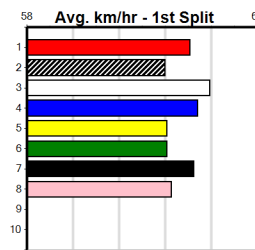

SPORTS VOTE COUNT (2-3 WINS)

Distance: 425m, Race Type: Restricted Win, Total Prizemoney: $2,925
1st: $1,950, 2nd: $600, 3rd: $300, 4th: $75

IF HE COULD (4) has been placed in three of four here and he can light them up soon after box rise. KIRWAN (8) has been impressive since moving to Victoria and she will get plenty of room early on. PHIL'S NO ANGEL (7) has pace to burn.

Watchdog Tips: **4** **8** **7** **3** **Bet:** Box Quinella 4,7,8 ($10 for 333.33%)

1

HARRY ZOOM [5] **Regained some confidence last time, place hope** **$10.00**

RBD Dog Jan-22 Sire: AUSSIE INFRARED Dam: PERFECT PIPER Trainer: Desmond Dooley (Harcourt North)

Owner(s): D Dooley
Winning Distances: < 300m (0) 300 - 399m (3) 400 - 499m (0) 500 - 599m (0) 600 - 699m (0) > 700m (0)

Winning Weights: 32.1(1) 32.2(1) 32.5(1)

Box	1st	2nd	3rd	4th	5th	6th	7th	8th
1					1			
2								
3		1						
4			1					
5	1	1	1			1		
6					1	1	1	
7			1					
8	2	1						

Prize Best Starts Trk/Dts APM: $6397.50 NBT 14-3-3-3 5-0-1-0 2427

2

SHOW CAUSE [5] **No luck of late, pace out wide is a worry, place** **$9.00**

F Bitch Apr-22 Sire: AUSSIE INFRARED Dam: JUSTIFY Trainer: Garry George (Beulah) ENG BEN 2024-06-26

Owner(s): G George
Winning Distances: < 300m (0) 300 - 399m (0) 400 - 499m (3) 500 - 599m (0) 600 - 699m (0) > 700m (0)

Winning Weights: 27.5(1) 27.7(2)

Box	1st	2nd	3rd	4th	5th	6th	7th	8th
1			1					
2	3					1		
3		1	1					
4								
5			1	1			2	
6								
7			1					
8						1		

Prize Best Starts Trk/Dts APM: $7430.00 NBT 24.24(2)-24/5/24 14-3-1-4 4-1-0-1 4660

3

MOONLIGHT GRAND [5] **Strong effort to score at Horsham, keep safe** **$7.50**

BK Bitch Aug-22 Sire: FLYING RICCIARDO Dam: MOSSY GIRL Trainer: Garry George (Beulah)

Owner(s): R Gore
Winning Distances: < 300m (0) 300 - 399m (0) 400 - 499m (3) 500 - 599m (0) 600 - 699m (0) > 700m (0)

Winning Weights: 27.8(2) 27.9(1)

Box	1st	2nd	3rd	4th	5th	6th	7th	8th
1			1					
2	1							
3	1					1		
4								
5					1			
6	1		1			1		
7								
8								

Prize Best Starts Trk/Dts APM: $5945.00 NBT 8-3-1-1 1-0-0-0 5605

4

IF HE COULD [6] **Led for a long way two runs back, hard to hold out** **$3.40**

BK Dog Mar-22 Sire: MY REDEEMER Dam: HEADSPACE Trainer: Julie-anne Hopper (Werribee)

Owner(s): J Hopper
Winning Distances: < 300m (0) 300 - 399m (2) 400 - 499m (0) 500 - 599m (0) 600 - 699m (0) > 700m (0)

Winning Weights: 31.5(1) 31.6(1)

Box	1st	2nd	3rd	4th	5th	6th	7th	8th
1								
2				1				
3	1	1					1	
4								1
5		1						
6	1							
7			1					
8		1						

Prize Best Starts Trk/Dts APM: $5725.00 NBT 9-2-3-1 4-0-2-1 4455

5

MARAIS BALE (NSW)[6] **Every chance last time, tough draw, next time** **$10.00**

BD Bitch May-22 Sire: CHRISTO BALE Dam: HAE ALLEN Trainer: Rebecca Gibbons (Avalon)

Owner(s): B Wheeler
Winning Distances: < 300m (0) 300 - 399m (0) 400 - 499m (2) 500 - 599m (0) 600 - 699m (0) > 700m (0)

Winning Weights: 26.2(1) 26.6(1)

Box	1st	2nd	3rd	4th	5th	6th	7th	8th
1					1			
2			1					
3	1	1						
4				1	1			
5								
6	1							
7			1					
8				1				

Prize Best Starts Trk/Dts APM: $5105.00 FSH 10-2-2-2 0-0-0-0 3991