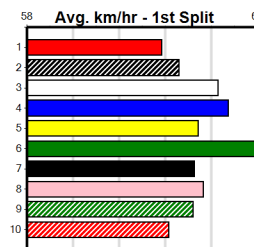

GRAY'S BENDIGO

Distance: 425m, Race Type: Grade 5, Total Prizemoney: $2,925
1st: $1,950, 2nd: $600, 3rd: $300, 4th: $75

LEO BALE (8) scorched around Sale two runs back and he is ideally drawn out wide. AUGUSTUS FINCH (6) has been brilliant since moving to Victoria and he just needs a little luck in the early stages. PLAY DIRTY (3) should race well fresh.

Watchdog Tips: 8 6 3 2 **Bet:** Win 8

1

BROADSIDE [5] **Lack of early speed is a worry, prefer others** **$12.00**

F Dog Dec-20 **Sire: KONOMI Dam: CALL ME BUBBLES** **Trainer: Daniel Pell (Toolleen)**

Owner(s): BEV AND DANIEL (SYN), B Pell, D Pell

Winning Distances: < 300m (0) 300 - 399m (1) 400 - 499m (9) 500 - 599m (0) 600 - 699m (0) > 700m (0)

Winning Weights: 35.0(2) 35.2(1) 35.3(2) 35.6(2) 35.8(2) 36.3(1)

Run	Pos	Dist	Time	Track	Date	Time	BOB	Margin	1st/2nd (Time)	PIR	Checked	Comment	WR	Split 1	S/P	Grade
4th (2)	36.1	425	BEN	R10	29-Dec-23	24.01	23.64	5.00L	RIENDO (23.66)	M/554	.	.	.	6.69	$4.40	X45
3rd (6)	35.8	390	BAL	R5	03-Jan-24	22.50	21.90	9.00L	WRONG BIAS (21.90)	S/65	.	.	.	8.65	$7.10	X45
1st (8)	35.8	390	SHP	R9	08-Jan-24	22.12	21.88	2.00L	BERN'S ABILITY (22.26)	M/33	.	.	.	8.59	$6.70	5
2nd (4)	35.7	425	BEN	R10	12-Jan-24	23.74	23.52	3.25L	VICTA TARA (23.52)	M/333	.	.	.	6.56	$16.80	5
6th (4)	35.6	390	SHP	R12	03-Jun-24	22.46	21.80	9.50L	SHORT AND STUMPY (21.80)	S/88	.	.	.	8.78	$56.30	X45
1st (2)	35.3	410	HOR	R10	11-Jun-24	23.86	23.42	1.00L	SPLIT REEF (23.93)	M/63	.	SW	.	10.70	$2.80	5
6th (4)	35.8	390	SHP	R11	17-Jun-24	22.46	21.85	6.50L	CRUSH YOUR RUSH (22.02)	S/86	.	.	.	8.72	$6.30	X45
4th (4)	35.8	425	BEN	R10	21-Jun-24	24.35	23.62	6.00L	TOP PAYER (23.93)	M/675	.	.	.	6.67	$8.40	5

Last 3 wins NOT included above

1st (4)	36.3	425	BEN	R6	01-Sep-23	23.92	23.62	1.5L	LOCKE BALE (24.01)	S/621	.	SW	.	6.61	$26.70	4
1st (7)	35.8	450	SHP	R6	04-Sep-23	25.43	25.07	0.05L	MR. FREDDIE LEE (25.43)	M/432	.	.	.	6.79	$4.50	5
1st (4)	35.0	450	SHP	R6	03-Nov-23	25.56	25.21	0.50L	LAMIA MILA (25.59)	S/432	.	SW	.	6.74	$67.70	GRP3

Box History

Bx	1st	2nd	3rd	4th	5th	6th	7th	8th
1	1	2	1					
2	3	1	1	2		1		
3		1	3	1	1			
4	3	2	1	1	2	2		
5	1	1	1	1	1	1		
6		1	3	3	2	1		
7	1	3	1	1	1	1		
8	2	3	1	2	2			

Prize Best Starts Trk/Dts APM $56340.00 23.92(4)-1/9/23 61-10-13-11 31-4-7-7 12269