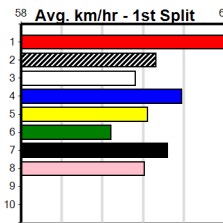

TTS ELECTRICS

Distance: 400m, Race Type: Mixed 6/7, Total Prizemoney: $2,925
1st: $1,950, 2nd: $600, 3rd: $300, 4th: $75

9

7:30PM

(VIC time)

NATALIE BALE (1) showed her talent here last start and she will take a power of beating from her gun draw tonight. OWNED BY CLOWNS (7) can show good early speed and looks like the danger after her smart win here last start.

Watchdog Tips: **1** **7** **8** **4** **Bet:** **Trifecta 1/7,8/2,4,7,8 ($10 - 166.67%)**