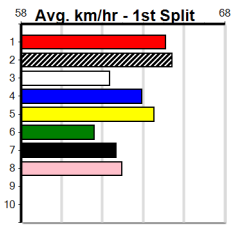

# SPORTSBET BET WITH MATES

Distance: 460m, Race Type: Mixed 6/7, Total Prizemoney: \$2,925  
 1st: \$1,950, 2nd: \$600, 3rd: \$300, 4th: \$75

2

5:12PM

(VIC time)

SIMON ALI (2) can explode soon after box rise in his races and he could prove hard to hold out from his good draw. MARAIS BALE (4) has posted solid wins in 2 of her last 3 starts here and had a fall in the other and she can challenge with any luck.