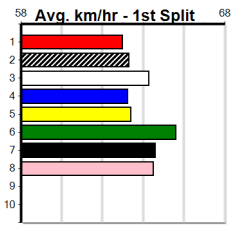

MERV JENNINGS SIGNS

Distance: 400m, Race Type: Grade 5, Total Prizemoney: $2,925
1st: $1,950, 2nd: $600, 3rd: $300, 4th: $75

4

5:51PM

(VIC time)

TENSION HEAD (6) can explode soon after box rise in his races and he may only need a clear run early to salute in this. KENTUCKY GUS (5) has posted solid all the way wins in 2 of his last 3 starts and can challenge here.

Watchdog Tips:

6

5

7

3

Bet:

Win 6