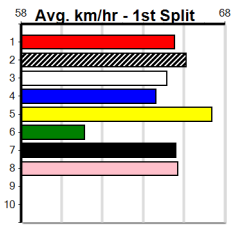

DOWNLOAD THE WATCHDOG APP

Distance: 400m, Race Type: Grade 5, Total Prizemoney: $2,925
1st: $1,950, 2nd: $600, 3rd: $300, 4th: $75

7

6:47PM
(VIC time)

TINKER PETE (8) was a fast last start winner from this draw and he may prove hard to hold out again in this. GALLOPING JIMMY (1) has been solidly placed in his last 3 starts and he could be right in the finish again. BROOMBRAE TOMMY (3) has claims.

Watchdog Tips: **8** **1** **3** **5** **Bet:** **Win 8**