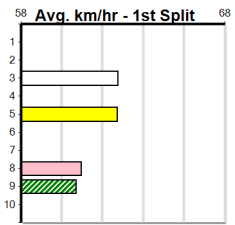

THE BECKLEY CENTRE GEELONG

Distance: 400m, Race Type: Maiden, Total Prizemoney: $2,535
1st: $1,680, 2nd: $520, 3rd: $260, 4th: $75

1

4:52PM
(VIC time)

Tough affair for punters with 5 debutants engaged but ARYA RIOT (1) looks the standout coming from a litter that has been ultra impressive and includes star chaser Renegade Cochise. WINTER BALE (3) showed improvement last time and is a danger.

Watchdog Tips:

1

3

5

2

Bet:

Win 1

Form	Box	Weight	Dist	Track	Date	Time	BON	Margin	1st/2nd (Time)	PIR	Checked	Comment	W/R	Split 1	S/P	Grade	
1 ARYA RIOT [M] <i>From a top litter which includes Renegade Cochise.</i>																	
BK	B				Jul-21		FERNANDO BALE					MYSTIC RIOT					$3.00
Trainer: Colin Bermingham (Mount Mercer) Owner(s): S Camden-bermingham																	
<table border="1"> <thead> <tr><th colspan="8">Winning Boxes</th></tr> <tr><th>1</th><th>2</th><th>3</th><th>4</th><th>5</th><th>6</th><th>7</th><th>8</th></tr> </thead> <tbody> <tr><td>Prize</td><td></td><td></td><td></td><td></td><td></td><td></td><td>$0</td></tr> <tr><td>Best</td><td></td><td></td><td></td><td></td><td></td><td></td><td>FSH</td></tr> <tr><td>Starts</td><td></td><td></td><td></td><td></td><td></td><td></td><td>0-0-0-0</td></tr> <tr><td>Trk/Dst</td><td></td><td></td><td></td><td></td><td></td><td></td><td>0-0-0-0</td></tr> <tr><td>APM</td><td></td><td></td><td></td><td></td><td></td><td></td><td>$0</td></tr> </tbody> </table>																	
2 SORCERESS [M] <i>Litter just starting out, betting best guide.</i>																	
BD	B				Sep-22		FERNANDO BALE					MERCEDES DIOR					$6.00
Trainer: Jason Sharp (Lara) Owner(s): Notorious Syndicate (SYN), J Gordon, G Rudd, D Erdman, W Telford																	
<table border="1"> <thead> <tr><th colspan="8">Winning Boxes</th></tr> <tr><th>1</th><th>2</th><th>3</th><th>4</th><th>5</th><th>6</th><th>7</th><th>8</th></tr> </thead> <tbody> <tr><td>Prize</td><td></td><td></td><td></td><td></td><td></td><td></td><td>$0</td></tr> <tr><td>Best</td><td></td><td></td><td></td><td></td><td></td><td></td><td>FSH</td></tr> <tr><td>Starts</td><td></td><td></td><td></td><td></td><td></td><td></td><td>0-0-0-0</td></tr> <tr><td>Trk/Dst</td><td></td><td></td><td></td><td></td><td></td><td></td><td>0-0-0-0</td></tr> <tr><td>APM</td><td></td><td></td><td></td><td></td><td></td><td></td><td>$0</td></tr> </tbody> </table>																	
3 WINTER BALE (NSW)[M] <i>Showed speed in smart last start placing, chance.</i>																	
WBK	B				May-22		ALLEN DEED					WANNA ALLEN					$4.60
Trainer: Rebecca Gibbons (Avalon)																	
<table border="1"> <thead> <tr><th colspan="8">Winning Boxes</th></tr> <tr><th>1</th><th>2</th><th>3</th><th>4</th><th>5</th><th>6</th><th>7</th><th>8</th></tr> </thead> <tbody> <tr><td>Prize</td><td></td><td></td><td></td><td></td><td></td><td></td><td>$1,275.00</td></tr> <tr><td>Best</td><td></td><td></td><td></td><td></td><td></td><td></td><td>NBT</td></tr> <tr><td>Starts</td><td></td><td></td><td></td><td></td><td></td><td></td><td>8-0-2-1</td></tr> <tr><td>Trk/Dst</td><td></td><td></td><td></td><td></td><td></td><td></td><td>4-0-2-0</td></tr> <tr><td>APM</td><td></td><td></td><td></td><td></td><td></td><td></td><td>$1139</td></tr> </tbody> </table>																	
4 ROSCOE BALE (NSW)[M] <i>Litter has been fair so far, watch betting.</i>																	
WBK	D				May-22		ALLEN DEED					WANNA ALLEN					$10.00
Trainer: Rebecca Gibbons (Avalon) Owner(s): B Wheeler																	
<table border="1"> <thead> <tr><th colspan="8">Winning Boxes</th></tr> <tr><th>1</th><th>2</th><th>3</th><th>4</th><th>5</th><th>6</th><th>7</th><th>8</th></tr> </thead> <tbody> <tr><td>Prize</td><td></td><td></td><td></td><td></td><td></td><td></td><td>$0</td></tr> <tr><td>Best</td><td></td><td></td><td></td><td></td><td></td><td></td><td>FSH</td></tr> <tr><td>Starts</td><td></td><td></td><td></td><td></td><td></td><td></td><td>0-0-0-0</td></tr> <tr><td>Trk/Dst</td><td></td><td></td><td></td><td></td><td></td><td></td><td>0-0-0-0</td></tr> <tr><td>APM</td><td></td><td></td><td></td><td></td><td></td><td></td><td>$0</td></tr> </tbody> </table>																	
5 PSYCHO BUDDY [M] <i>Solid 460m placing last start, threat if steps.</i>																	
BD	D				Jul-22		SH AVATAR					FAIRYTALE WISH					$8.00
Trainer: Nicole Cachia (Anakie)																	
<table border="1"> <thead> <tr><th colspan="8">Winning Boxes</th></tr> <tr><th>1</th><th>2</th><th>3</th><th>4</th><th>5</th><th>6</th><th>7</th><th>8</th></tr> </thead> <tbody> <tr><td>Prize</td><td></td><td></td><td></td><td></td><td></td><td></td><td>$555.00</td></tr> <tr><td>Best</td><td></td><td></td><td></td><td></td><td></td><td></td><td>NBT</td></tr> <tr><td>Starts</td><td></td><td></td><td></td><td></td><td></td><td></td><td>6-0-1-1</td></tr> <tr><td>Trk/Dst</td><td></td><td></td><td></td><td></td><td></td><td></td><td>1-0-0-0</td></tr> <tr><td>APM</td><td></td><td></td><td></td><td></td><td></td><td></td><td>$508</td></tr> </tbody> </table>																	
ENG GEL 2024-06-04																	
6 NOAH DEAR [M] <i>Dams 1st litter was handy, betting best guide.</i>																	
BK	D				Oct-22		MY REDEEMER					PHILADELPHIA PIP					$10.00