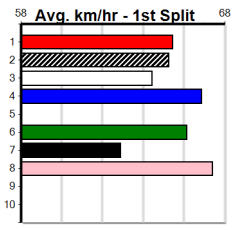

# FREE ADMISSION TO ALL RACE MEETS

Distance: 400m, Race Type: Mixed 3/4, Total Prizemoney: \$3,360  
1st: \$2,250, 2nd: \$690, 3rd: \$345, 4th: \$75

**5**  
**6:07PM**  
(VIC time)

CREATOR (8) is well drawn with room to wind up and after a string of second placings he looks set to break through again tonight. SO CERTAIN (4) was a lightning fast 460m winner here last start and she could make her presence felt again.