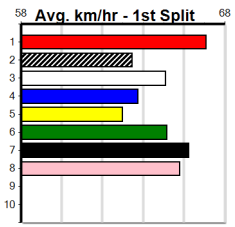

TOPCAT VIDEO PRODUCTIONS

Distance: 460m, Race Type: Grade 5, Total Prizemoney: $2,925
1st: $1,950, 2nd: $600, 3rd: $300, 4th: $75

6

6:29PM
(VIC time)

IDYLLIC JAMES (7) has posted scorching wins in 2 of his last 3 starts and he looks hard to beat despite a rise in class here. ON SONG ICE (4) has also recorded solid all the way wins in 2 of his last 3 starts and he could be the main danger here.

Watchdog Tips: **7** **4** **1** **3** **Bet:** **Trifecta 7/1,4/1,3,4,8 ($10 - 166.67%)**