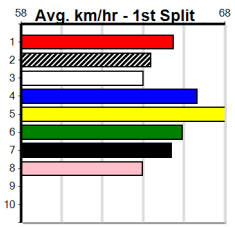

GEELONG PRINTING DAMSELS DASH

Distance: 400m, Race Type: Grade 5, Total Prizemoney: $2,925
1st: $1,950, 2nd: $600, 3rd: $300, 4th: $75

11

8:07PM

(VIC time)

FRONT COVER (5) is a fast beginner who looks set to find the arm soon after box rise and after her top last start win she looks hard to catch. WILD JAZZ (1) has recorded solid placings in her last 2 starts and could be the danger from her gun draw.

Watchdog Tips: **5** **1** **4** **8** **Bet:** Trifecta 5/1,4/1,2,3,4,8 ($10 - 125%)