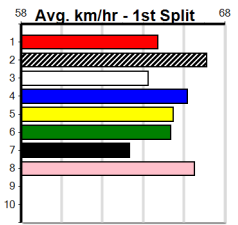

NP ELECTRICAL DAMSELS DASH

Distance: 400m, Race Type: Grade 5, Total Prizemoney: $2,925
1st: $1,950, 2nd: $600, 3rd: $300, 4th: $75

10

7:48PM

(VIC time)

ASPERITAS (4) has shown good early speed in her fast wins in 4 of her last 5 starts and she looks very hard to beat again here. FAST HEADACHE (5) can show a good turn of foot once balanced and she could be right in the finish with an ounce of luck.

Watchdog Tips: **4** **5** **1** **2** **Bet:** **Win 4**