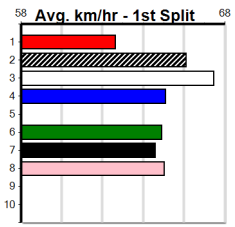

# MILLERS MUZZLES (2-3 WINS)

Distance: 400m, Race Type: Restricted Win, Total Prizemoney: \$2,925  
1st: \$1,950, 2nd: \$600, 3rd: \$300, 4th: \$75