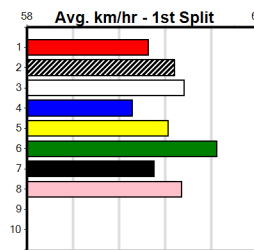

PARKER PUMPS

Distance: 400m, Race Type: Grade 5, Total Prizemoney: $2,925
1st: $1,950, 2nd: $600, 3rd: $300, 4th: $75

PROPERTY MOGUL (6) can race on the speed from the outset in this and she looks hard to catch if she can find the arm. BROOMBRAE FRITZ (7) can get the cart across in the early stages and he looks set to be prominent throughout.

Watchdog Tips: 6 7 3 8 Bet: Box Trifecta 3,6,7,8 ($10 for 41.67%)

Form Box Wgt Dist Track Date Time BON Margin 1st/2nd (Time) PIR Checked Comment W/R Split 1 S/P Grade

VINNY DEWALT (NSW)[5] Comes into calculations from this draw. $10.00
Owner(s): A King
Sire: MAGIC SPRITE Dam: CLAIR DE LUNE
Trainer: Alfred King (Sulky)
Winning Distances: < 300m (0) 300 - 399m (6) 400 - 499m (7) 500 - 599m (0) 600 - 699m (0) > 700m (0)
Winning Weights: 28.0(1) 28.3(1) 29.5(1) 29.6(2) 29.8(1) 29.9(1) 30.3(1) 30.4(1) 30.6(1) 30.8(1) 30.9(1) 31.1(1)

Box History
Bx 1st 2nd 3rd 4th 5th 6th 7th 8th
1 2 1 5 2 2 1 1 1
2 1 3 3 2 1 3
3 2 3 2 3 3 1 2
4 2 1 2 1 1 3
5 1 1 1 1 2
6 2 3 1 1 3 2 1
7 2 1 2 2 1
8 1 1 2 2 3
Prize Best $29312.14
Starts 22.79(7)-20/6/23
Trk/Dts 87-13-11-12
APM 17-1-1-5 3942

DR. CARLSON [5] Handy win here when led 4 back, needs to step. $15.00
Owner(s): S Hose
Sire: BERNARDO Dam: DR. HARLEE
Trainer: Kevin Quinn (Cundare North)
Winning Distances: < 300m (0) 300 - 399m (3) 400 - 499m (5) 500 - 599m (0) 600 - 699m (0) > 700m (0)
Winning Weights: 28.5(1) 28.6(1) 28.7(1) 29.0(1) 29.1(1) 30.4(2) 30.5(1)

Box History
Bx 1st 2nd 3rd 4th 5th 6th 7th 8th
1 1 5 1 1 2 1 2
2 1 2 3 1 4 2
3 1 1 1 1
4 1 1 1 1
5 1 1 2 2 1 1
6 1 1 2 2 1 1
7 3 1 2 2 1 1
8 1 1 1 1 2 3
Prize Best $15937.77
Starts 22.65(7)-30/8/22
Trk/Dts 59-8-9-7
APM 25-5-3-4 2413

WHO TOLD JOHN [5] Resuming, good win last start, chance if fully fit $8.00
Owner(s): EMMA'S BOYS (SYN), B Parsons, M Carroll, S Crowley, J O'toole, P Douglas
Sire: RAW ABILITY Dam: WHO TOLD LINDYLU
Trainer: Ronald Fisher (Lara)
Winning Distances: < 300m (0) 300 - 399m (4) 400 - 499m (3) 500 - 599m (0) 600 - 699m (0) > 700m (0)
Winning Weights: 33.0(1) 33.9(1) 34.0(1) 34.2(1) 34.4(1) 34.7(1) 35.6(1)

Box History
Bx 1st 2nd 3rd 4th 5th 6th 7th 8th
1 2 2 2
2 1 2 1 2
3 2 2 1 1
4 2 1 2 1 1
5 1 1 1 1
6 1 2 1
7 2 2 1
8 2 1 1 5 2
Prize Best $14800.00
Starts 22.95(4)-3/1/23
Trk/Dts 46-7-7-7
APM 13-1-2-3 1990

BOCCONCINI [5] Drawn to find too much trouble in this, needs luck $12.00
Owner(s): B Wilson
Sire: BERNARDO Dam: GAMMA BALE
Trainer: Jayden Cassar (Ballarat East)
Winning Distances: < 300m (0) 300 - 399m (1) 400 - 499m (4) 500 - 599m (0) 600 - 699m (0) > 700m (0)
Winning Weights: 27.1(2) 27.7(2) 27.9(1)

Box History
Bx 1st 2nd 3rd 4th 5th 6th 7th 8th
1 2 1
2 1 1 2 1
3 2 1 1
4 1 1 1 1
5 1 1 1 1
6 2 1 1
7 1 1 1
8 2 1 2 1 1
Prize Best $11690.00
Starts NBT
Trk/Dts 26-5-2-4
APM 5-0-1-1 811

RUSHMORE RED [5] Strong win here 4 starts back but may need luck. $6.00
Owner(s): CHAMPAGNE PTN (SYN), S Smith, A Langton
Sire: PINDARI EXPRESS Dam: KUMBIA LASS
Trainer: Angela Langton (Anakie)
Winning Distances: < 300m (0) 300 - 399m (1) 400 - 499m (7) 500 - 599m (0) 600 - 699m (0) > 700m (0)
Winning Weights: 32.2(1) 32.4(3) 32.5(1) 32.7(1) 33.0(1) 34.6(1)

Box History
Bx 1st 2nd 3rd 4th 5th 6th 7th 8th
1 2 4 3 1 1
2 2 1 3 2 1 3 1
3 1 1 2 1 2 1
4 1 1 1 1
5 2 2 1 2 1 1
6 1 1 1 2 1
7 2 2 1
8 1 2 1 1 1
Prize Best $24400.00
Starts 22.49(2)-29/8/23
Trk/Dts 61-8-12-13
APM 42-6-11-10 5035