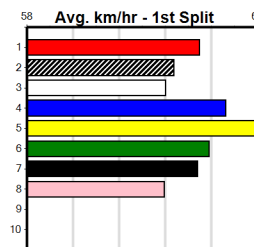

Geelong

11

8:07PM

(VIC time)

GEELONG PRINTING DAMSELS DASH

Distance: 400m, Race Type: Grade 5, Total Prizemoney: $2,925
1st: $1,950, 2nd: $600, 3rd: $300, 4th: $75

FRONT COVER (5) is a fast beginner who looks set to find the arm soon after box rise and after her top last start win she looks hard to catch. WILD JAZZ (1) has recorded solid placings in her last 2 starts and could be the danger from her gun draw.

Watchdog Tips: **5** **1** **4** **8** **Bet:** Trifecta 5/1,4/1,2,3,4,8 ($10 - 125%)

Form Box	Wgt	Dist	Track	Date	Time	BON	Margin	1st/2nd (Time)	PIR	Checked	Comment	WR	Split 1	S/P	Grade	
1																
WILD JAZZ [5] $4.60																
BK	Bitch	Jan-22				Sire: SHIMA SHINE		Dam: AMARA LUCY		Trainer: Robert Conway (Bunyip)						
Owner(s): B Alford																
Winning Distances: < 300m (0) 300 - 399m (0) 400 - 499m (6) 500 - 599m (2) 600 - 699m (0) > 700m (0)																
Winning Weights: 24.9(1) 25.0(1) 25.2(1) 25.3(3) 25.4(1) 26.1(1)																
3=	(3)	25.1	515	SAN	R5	22-Feb-24	29.69	29.48	2.50L	HIGHLY ALERT (29.52)	M/5544	.	.	5.18	$7.60 5F	
5th	(3)	25.7	500	TRA	R8	28-Feb-24	28.08	27.72	5.50L	MINTER FROST (27.72)	M/555	.	.	9.31	$2.00 X45	
4th	(7)	25.5	450	TRA	R9	08-Mar-24	25.54	24.98	2.25L	DR. QUEENIE (25.39)	M/664	.	.	6.75	$1.70 5	
6th	(5)	25.5	395	TRA	R5	22-Mar-24	22.70	21.88	6.00L	CRACKERJACK JET (22.29)	S/878	.	.	3.85	$2.80 5	
6th	(6)	25.5	460	WGL	R9	02-Apr-24	26.43	25.54	5.00L	AERO RICCARTON (26.09)	M/788	.	.	6.73	$1.90 5	
5th	(5)	25.6	350	TRA	R10	03-May-24	19.96	19.33	9.00L	RUAPUKE ROCKS (19.33)	S/76	.	.	6.77	$4.90 5	
2nd	(8)	25.5	450	BAL	R7	22-May-24	25.55	25.22	4.00L	NAVY BLUE BUZZ (25.27)	M/532	.	.	6.67	$9.00 5	
3rd	(1)	25.5	450	BAL	R8	26-May-24	25.39	24.76	8.00L	HE SHINES (24.84)	M/343	.	.	6.65	$27.00 SH	
Last 3 wins NOT included above																
1st	(3)	25.4	450	TRA	R6	23-Sep-23	24.96	24.96	5.50L	SHEA NATURAL (25.33)	M/111	.	.	6.51	$14.60 5	
1st	(3)	26.1	510	SLE	R8	03-Jan-24	28.85	28.85	3.5L	COULTER BALE (29.08)	M/111	.	.	9.02	$3.60 X45	
1st	(2)	25.3	435	SLE	R9	11-Feb-24	24.03	24.03	3.25L	ASHLEY HOOK (24.25)	Q/211	.	SW	5.05	$1.40 5	

Box History								
Bx	1st	2nd	3rd	4th	5th	6th	7th	8th
1	1	1	1					
2	2	2	1			1		1
3	3	2	1		2			
4	1		1					
5					2	2		1
6		1				1	1	
7	1		1	1	1		1	1
8	1	1	1	1				1
Prize Best	$32637.50							
Starts	F5H							
Trk/Dts	38-8-8-5							
APM	0-0-0-0							
	10712