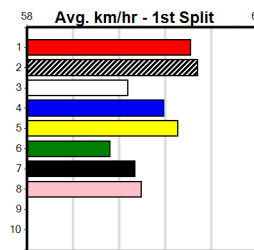

SPORTSBET BET WITH MATES

Distance: 460m, Race Type: Mixed 6/7, Total Prizemoney: $2,925
1st: $1,950, 2nd: $600, 3rd: $300, 4th: $75

SIMON ALI (2) can explode soon after box rise in his races and he could prove hard to hold out from his good draw. MARAIS BALE (4) has posted solid wins in 2 of her last 3 starts here and had a fall in the other and she can challenge with any luck.

Watchdog Tips: **2** **4** **1** **7** **Bet:** **Quinella 2/4 ($10 for 1000%)**

1

RUXTON FLAME [6] **$5.00**
WBK Dog **Jul-22** **Sire: FERNANDO BALE** **Dam: SILKEN**
Owner(s): S O'hehir **Trainer: Jeffrey Britton (Anakie)**
Winning Distances: < 300m (0) 300 - 399m (0) 400 - 499m (1) 500 - 599m (1) 600 - 699m (0) > 700m (0)
Winning Weights: 29.0(1) 29.5(1)
1st (5) 29.5 460 GEL R4 02-Apr-24 26.38 26.22 0.75L ASTON TIGRIS (26.42) Q/123 . . . . . 6.71 $8.90 M
3rd (8) 29.1 525 MEA R1 13-Apr-24 30.60 29.78 5.50L RUSSIAN RACCOON (30.24) M/2222 . . . . . 5.21 $28.80 7
4th (3) 29.1 525 MEA R2 20-Apr-24 30.66 29.87 8.00L TAKUMI BALE (30.13) M/2244 . . . . . 5.19 $12.20 7
3rd (4) 28.9 525 MEP R3 24-Apr-24 30.58 29.79 8.50L RECYCLED (30.02) M/4733 . . . . . 5.22 $19.70 7
1st (3) 29.0 525 MEP R9 01-May-24 30.54 29.74 0.75L HOVLAND (30.58) M/2111 . . . . . 5.17 $10.60 X67H
2nd (4) 29.1 525 MEA R3 11-May-24 30.32 29.86 2.75L ZIPPING WHINCUP (30.14) Q/2332 . . . . . 5.09 $38.50 X67F
6th (5) 29.3 525 MEA R9 18-May-24 30.83 29.96 10.00 TH WHIN (30.16) M/2333 . . . . . 5.16 $33.00 X67
4th (8) 29.3 450 WBL R5 23-May-24 25.58 25.15 6.50L IDYLLIC JAMES (25.15) M/444 . . . . . 6.74 $8.20 X67
Last 3 wins NOT included above

Box History								
Bx	1st	2nd	3rd	4th	5th	6th	7th	8th
1								
2								
3	1			1				
4		1	1					
5	1				1	1		
6								
7								
8			1	1				

Prize Best $6835.00
Starts 26.38(5)-2/4/24
Trk/Dts 9-2-1-2
APM 1-1-0-0
6103

2

SIMON ALI [6] **$3.20**
BK Dog **Feb-22** **Sire: BARCIA BALE** **Dam: SWEET AS EMM**
Owner(s): N Mugavin **Trainer: Brendan Pursell (Lara)**
Winning Distances: < 300m (0) 300 - 399m (0) 400 - 499m (0) 500 - 599m (2) 600 - 699m (0) > 700m (0)
Winning Weights: 32.2(2)
4th (5) 32.5 525 MEP R3 13-Mar-24 30.96 30.03 5.50L OPRAH BALE (30.58) M/4444 . . . . . 5.24 $5.00 MH
1st (2) 32.2 525 MEP R1 20-Mar-24 30.24 30.00 6.50L THUNDERBOLT ROSS Q/1111 . . . . . 5.18 $3.30 M
1st (6) 32.2 525 MEP R3 27-Mar-24 30.61 29.96 1.75L BUN QUAKE (30.72) M/1111 . . . SW . 5.20 $3.30 X67
4th (7) 32.3 525 MEP R10 10-Apr-24 30.61 29.82 8.00L BOMB ROBERTA (30.08) M/3334 . . . . . 5.17 $5.80 6G
Last 3 wins NOT included above

Box History								
Bx	1st	2nd	3rd	4th	5th	6th	7th	8th
1								
2	1							
3								
4								
5				1				
6	1							
7				1				
8								

Prize Best $4280.00
Starts FSH
Trk/Dts 4-2-0-0
APM 0-0-0-0
2583