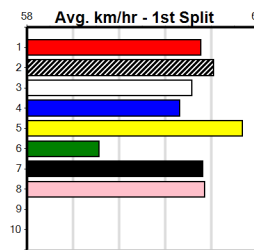

DOWNLOAD THE WATCHDOG APP

Distance: 400m, Race Type: Grade 5, Total Prizemoney: $2,925
1st: $1,950, 2nd: $600, 3rd: $300, 4th: $75

TINKER PETE (8) was a fast last start winner from this draw and he may prove hard to hold out again in this. GALLOPING JIMMY (1) has been solidly placed in his last 3 starts and he could be right in the finish again. BROOMBRAE TOMMY (3) has claims.

Watchdog Tips: 8 1 3 5 Bet: Win 8

Race 1: GALLOPING JIMMY [5] Solid placings in his last 3 starts, major player. $3.60. Includes owner, sire, dam, and box history table.

Race 2: VALKYRIE [5] Good all the way win 3 starts back, must respect. $15.00. Includes owner, sire, dam, and box history table.

Race 3: BROOMBRAE TOMMY [5] Shown speed in wins in 3 of last 4, big chance. $4.20. Includes owner, sire, dam, and box history table.

Race 4: DR. MATRIX [5] Blks Drawn to find some trouble in this, looks unlikely. $21.00. Includes owner, sire, dam, and box history table.

Race 5: MAXIMUM AVA [5] Can race on the speed from the outset, threat. $5.50. Includes owner, sire, dam, and box history table.