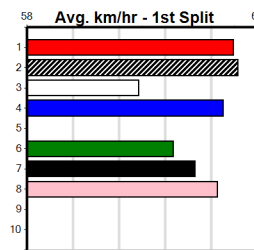

SPORTSBET SAME RACE MULTI

Distance: 460m, Race Type: Mixed 4/5, Total Prizemoney: $3,360
1st: $2,250, 2nd: $690, 3rd: $345, 4th: $75

FOLLOW THE BAND (2) raced at Group 1 level 2 starts back and he may have a bit too much class for a good field here. CRACKERJACK ARET (8) produced top placings in his last 2 starts before a spell and he could be the danger in this.

Watchdog Tips: **2** **8** **6** **7** **Bet:** **Box Trifecta 2,6,8 ($10 for 166.67%)**

Form Box	Wgt	Dist	Track	Date	Time	BON	Margin	1st/2nd (Time)	PIR	Checked	Comment	WR	Split 1	S/P	Grade	
1	DEPARTED [4] Fast winner 4 starts back but needs to step here. $7.00															
	BK Dog			Sep-21			Sire: TOMMY SHELBY			Dam: COSMIC OWL			Trainer: Jeffrey Britton (Anakie)			
	Owner(s): TYLER TWO MACEY (SYN), J Sharp, S O'hehir															
	Winning Distances: < 300m (0) 300 - 399m (0) 400 - 499m (3) 500 - 599m (7) 600 - 699m (0) > 700m (0)															
	Winning Weights: 31.2(2) 31.4(2) 31.9(1) 32.0(1) 32.1(1) 32.2(1) 32.4(1) 32.5(1)															
	3rd (3)	32.1	515	SAN	R4	15-Feb-24	29.80	29.46	2.25L BUN STORM (29.65)	Q/2223	.	.	.	5.15	$7.50	5
	4th (8)	32.2	515	SAP	R7	18-Feb-24	30.23	29.35	8.50L BLACK SILENCER (29.66)	M/3655	.	.	.	5.11	$5.30	5H
	3rd (2)	32.0	400	GEL	R12	19-Apr-24	22.89	22.37	3.00L COSMIC JOURNEY (22.70)	Q/33	.	.	.	8.55	$3.60	5
	2nd (8)	31.9	400	GEL	R7	27-Apr-24	22.36	22.35	0.25L GUNAI PRINCE (22.35)	M/22	.	.	.	8.44	$5.40	X45
	1st (7)	31.9	450	WBL	R7	01-May-24	25.30	24.99	0.50L NAVY BLUE BUZZ (25.32)	Q/211	.	.	.	6.53	$3.20	X45
	7th (6)	32.0	450	BAL	R7	08-May-24	25.69	24.83	13.00L MATT LOCH (24.83)	M/567	.	.	.	6.66	$27.70	SH
	3rd (6)	32.0	515	SAN	R12	16-May-24	29.70	29.21	0.75L HASKO BALE (29.65)	M/2222	.	.	.	5.12	$3.20	5
	5th (3)	32.2	515	SAN	R11	24-May-24	30.11	29.17	7.50L TIGGERLONG FLYER (29.58)	M/5555	.	.	.	5.18	$2.70	5
	Last 3 wins NOT included above															
	1st (1)	32.2	525	MEP	R9	16-Aug-23	30.65	30.05	0.75L SHADOW'S SECRET (30.69)	M/3333	.	.	.	5.32	$4.00	5H
1st (2)	32.4	510	SLE	R7	15-Oct-23	29.08	29.05	2.25L ALBIES CRUISER (29.23)	M/111	.	.	.	9.12	$1.10	5H	
1st (2)	32.5	450	WBL	R5	06-Jan-24	25.49	25.22	1.5L MAX POWER (25.59)	M/332	.	.	.	6.73	$5.50	X45	
2	FOLLOW THE BAND [4] Group 1 runner 2 starts back, hard to beat here. $2.10															
	F Dog			Apr-22			Sire: BERNARDO			Dam: SHORE'S GIRL			Trainer: Rebecca Gibbons (Avalon)			
	Owner(s): T Sinnott															
	Winning Distances: < 300m (0) 300 - 399m (0) 400 - 499m (3) 500 - 599m (5) 600 - 699m (0) > 700m (0)															
	Winning Weights: 32.9(1) 33.0(2) 33.3(1) 33.6(1) 33.8(1) 34.2(2)															
	5th (3)	34.4	512	MTG	R8	07-Apr-24	30.17	29.15	8.50L MYALL MATE (29.59)	.	.	.	.	4.53	$4.20	SH
	4th (8)	34.2	520	GEL	R7	12-Apr-24	30.40	29.83	4.50L ETHANOL VOLUME (30.10)	M/3444	.	.	.	5.38	$27.00	SH
	4th (3)	34.6	525	MEA	R8	20-Apr-24	30.36	29.87	4.75L ELITE ALEX (30.03)	M/3444	.	.	.	5.18	$18.70	FFA
	3rd (5)	34.3	450	WBL	R9	25-Apr-24	25.27	24.87	4.25L BERNIE BURROW (24.98)	M/333	.	.	.	6.51	$58.10	SH
	3rd (4)	33.8	515	SAN	R8	02-May-24	29.55	29.33	2.25L SHIMA CURRENT (29.39)	M/2223	.	.	.	5.09	$23.70	FFA
	2nd (4)	33.9	515	SAN	R7	09-May-24	29.46	29.19	0.25L MORTON (29.45)	M/1111	.	.	.	5.03	$17.30	SH
	8th (5)	34.3	515	SAN	R8	16-May-24	30.05	29.21	11.00L STORMY DAY (29.29)	S/8777	.	.	.	5.26	$59.90	GRP1
	5th (6)	34.7	450	BAL	R5	26-May-24	25.33	24.76	4.25L PAT ABILITY (25.04)	M/555	.	.	.	6.65	$9.20	SH
	Last 3 wins NOT included above															
	1st (1)	33.8	515	SAN	R10	07-Mar-24	29.58	29.23	1.00L UNDERWAY (29.64)	Q/1111	.	.	.	5.10	$2.00	5
1st (3)	34.2	525	MEA	R5	30-Mar-24	30.39	29.65	0.50L BREAKDOWN (30.41)	S/4442	.	.	.	5.21	$5.30	5	
1st (7)	34.2	460	GEL	R8	29-Mar-24	25.69	25.69	3.75L FLYING ZULU (25.94)	Q/111	.	.	.	6.51	$12.00	X45	
3	ASTON KALKARA [5] *** SCRATCHED *** $71.00															
	BK Dog			Aug-20			Sire: ASTON KIMETTO			Dam: ASTON UPTON			Trainer: Dustin Drew (Dennington)			
	Owner(s): R Borda															
	Winning Distances: < 300m (0) 300 - 399m (0) 400 - 499m (4) 500 - 599m (5) 600 - 699m (0) > 700m (0)															
	Winning Weights: 31.8(1) 32.0(1) 32.3(1) 32.4(1) 32.5(2) 32.6(1) 32.8(2)															
	1st (4)	32.8	512	MTG	R11	25-Feb-24	29.77	29.66	1.00L REDSHIFT UNIFORM (29.84)	.	.	.	.	4.62	$3.10	5F
	7th (1)	32.8	485	HOR	R8	01-Mar-24	27.61	26.75	13.00L TANGELA BALE (26.75)	S/777	.	.	.	6.84	$50.40	SH
	4th (6)	32.9	515	SAN	R10	07-Mar-24	30.13	29.23	8.00L FOLLOW THE BAND (29.58)	S/8654	.	.	.	5.50	$13.80	5
	1st (1)	32.6	512	MTG	R8	24-Mar-24	29.59	29.59	2.00L FEDERAL FLASH (29.74)	0	SAMP	.	.	4.50	$3.80	X234