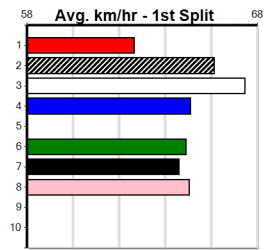

MILLERS MUZZLES (2-3 WINS)

Distance: 400m, Race Type: Restricted Win, Total Prizemoney: $2,925
1st: $1,950, 2nd: $600, 3rd: $300, 4th: $75

ASTON ZINGARA (3) has the early speed to find the arm in this and any repeat of her solid win 2 starts back will see her be hard to beat again. BIG BUCKETS (4) recorded a solid all the way win here last start and he looks like the danger again.

Watchdog Tips: **3** **4** **8** **2** **Bet:** **Quinella 3/4 ($10 for 1000%)**

Form Box	Wgt	Dist	Track	Date	Time	BON	Margin	1st/2nd (Time)	PIR	Checked	Comment	W/R	Split 1	S/P	Grade

1

THAT'S A BOODIE [5] **$7.50**
Drawn to get the gun run in this, must respect.
BK Dog Feb-22 Sire: BERNARDO Dam: BUSH BLOSSOM Trainer: Patrick Furci (Maribyrnong)
Owner(s): A Matthews
Winning Distances: < 300m (0) 300 - 399m (0) 400 - 499m (3) 500 - 599m (0) 600 - 699m (0) > 700m (0)
Winning Weights: 30.4(1) 30.7(1) 31.2(1)

1st (6)	30.7	400	GEL	R3	06-Feb-24	22.71	22.65	2.75L SHINY NEW TOY (22.90)	M/11	.	V28	.	8.42	$3.10	7
1st (1)	31.2	460	GEL	R5	26-Mar-24	26.16	25.95	5.00L KING ETERNAL (26.51)	Q/111	.	.	.	6.62	$4.10	X67
8th (5)	31.0	450	SHP	R7	01-Apr-24	26.20	25.11	9.00L DESMONDE (25.59)	M/678	.	SW	.	6.80	$9.70	5
8th (2)	30.8	460	GEL	R10	12-Apr-24	26.98	25.93	13.00 SHIMA STRIPE (26.12)	M/678	.	V0	.	6.81	$37.30	X45
4th (4)	30.9	460	GEL	R8	16-Apr-24	26.36	25.83	4.00L RAPIDFIRE SERENA (26.10)	M/434	.	.	.	6.71	$4.00	5
4th (5)	31.0	450	BAL	R7	21-Apr-24	26.29	25.70	8.50L ASTON OPHELIA (25.70)	S/444	.	.	.	6.76	$8.20	5
5th (6)	30.9	450	BAL	R6	29-Apr-24	25.86	25.50	3.75L KENSINGTON FLYER (25.61)	M/654	.	.	.	6.91	$5.60	T3-5
4th (8)	30.9	460	GEL	R5	07-May-24	26.17	25.79	5.50L BARTY CROUCH (25.79)	M/774	.	.	.	6.75	$10.40	RW

Last 3 wins NOT included above

1st (5)	30.4	425	BEN	R1	22-Dec-23	24.22	23.67	0.10L BARRY BALE (24.22)	M/211	.	.	.	6.56	$4.20	M

Box History

Bx	1st	2nd	3rd	4th	5th	6th	7th	8th
1	1				1			
2								1
3								1
4				1				
5	1			1				1
6	1				2			
7		1						
8			1	1				

Prize Best	$4590.00
Starts	22.71(6)-6/2/24
Trk/Dts	14-3-1-1
APM	2-1-0-1
	2306

2

SPLIT REEF [5] **$8.50**
Can race in a forward position here, threat.
BK Dog Feb-21 Sire: FERNANDO BALE Dam: BOQUILLA Trainer: Michael Meyer (Bromley)
Owner(s): R Colquhoun
Winning Distances: < 300m (0) 300 - 399m (0) 400 - 499m (3) 500 - 599m (0) 600 - 699m (0) > 700m (0)
Winning Weights: 30.4(1) 30.7(1) 30.8(1)

1st (5)	30.7	400	GEL	R4	09-Mar-24	23.18	22.50	0.50L ASTON INDY (23.20)	M/12	.	SW	.	8.52	$41.40	X67
2nd (4)	30.2	410	HOR	R3	19-Mar-24	23.53	23.01	4.50L GOGO SKYE (23.23)	M/22	.	SW	.	10.49	$13.90	6G
2nd (4)	30.2	425	BEN	R11	24-Mar-24	24.96	23.42	3.00L ARCHIE MCIVOR (24.76)	Q/111	.	V7 W	.	6.54	$5.20	X67
6th (5)	30.6	400	GEL	R10	27-Apr-24	23.27	22.35	7.00L BLACKPOOL RANGER	Q/62	.	.	.	8.68	$27.80	X67
2nd (4)	30.6	425	BEN	R10	03-May-24	24.34	23.69	9.50L LEO BALE (23.69)	M/222	.	.	.	6.63	$43.20	6G
3rd (6)	30.6	400	GEL	R10	10-May-24	23.23	22.76	0.75L CHILLI SAL (23.19)	M/12	.	.	.	8.49	$20.40	RW
1st (8)	30.8	410	HOR	R9	14-May-24	23.60	23.14	1.25L BLOCK A BABE (23.67)	M/22	.	.	.	10.32	$10.20	6G
8th (1)	31.0	425	BEN	R3	17-May-24	24.81	23.88	9.50L JOROGUMO (24.17)	S/887	.	.	.	6.71	$15.50	X67

Last 3 wins NOT included above

1st (4)	30.4	400	GEL	R1	06-Feb-24	23.07	22.65	0.50L KEEP PAYING (23.09)	Q/11	.	.	.	8.36	$4.50	M

Box History

Bx	1st	2nd	3rd	4th	5th	6th	7th	8th
1								1
2		2						1
3								1
4	1	3			1			
5	1					2		
6			1					
7		2	1					1
8	1	1			1			

Prize Best	$7810.00
Starts	23.07(4)-6/2/24
Trk/Dts	20-3-8-2
APM	7-2-1-1
	5346