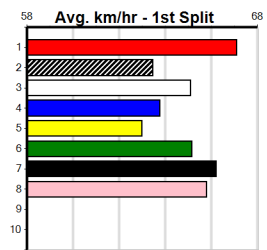

TOPCAT VIDEO PRODUCTIONS

Distance: 460m, Race Type: Grade 5, Total Prizemoney: $2,925
1st: $1,950, 2nd: $600, 3rd: $300, 4th: $75

IDYLLIC JAMES (7) has posted scorching wins in 2 of his last 3 starts and he looks hard to beat despite a rise in class here. ON SONG ICE (4) has also recorded solid all the way wins in 2 of his last 3 starts and he could be the main danger here.

Watchdog Tips: 7 4 1 3 Bet: Trifecta 7/1,4/1,3,4,8 ($10 - 166.67%)

WEBLEC WOLF [5] Fast winner 2 starts back when led, big chance. $3.20
BD Dog Nov-21 Sire: KINLOCH BRAE Dam: WEBLEC DIAMOND
Owner(s): WEBLANG (SYN), A Langton, J Weber, N Loechel
Trainer: Jeffrey Britton (Anakie)

CAILAH'S PISTOL [5] May get shuffled back early in this, needs luck. $34.00
BK Dog Jun-21 Sire: ASTON DEE BEE Dam: ACOUSTIC LEE
Owner(s): B Brady
Trainer: Noel Walsh (Tullamarine)

COUNTRY CRUSADER [5] Been racing much better than form may read, threat $12.00
BK Dog Mar-22 Sire: SUPERIOR PANAMA Dam: IMMINENT
Owner(s): N Powell
Trainer: Jason Sharp (Lara)

ON SONG ICE [5] Solid all the way wins in 2 of last 3, big show. $4.20
BK Dog Jul-22 Sire: BEAST UNLEASHED Dam: JOE'S DOLLY
Owner(s): Fluffy Side Up (SYN), A Onley, P Onley
Trainer: Jack Osborne (Avalon)

WAYPOINT WHISKY (QLD)[5] Likely to be out the back early, tough ask. $15.00
BE Bitch Dec-19 Sire: OUT OF RANGE Dam: CHAMPAGNE SALLY
Owner(s): G Cini
Trainer: George Cini (Miners Rest)

1

2

3

4

5