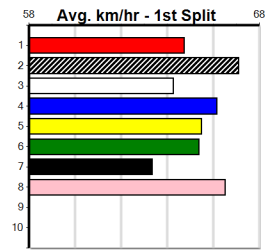

Geelong
10
7:48PM
(VIC time)

NP ELECTRICAL DAMSELS DASH

Distance: 400m, Race Type: Grade 5, Total Prizemoney: $2,925
1st: $1,950, 2nd: $600, 3rd: $300, 4th: $75

ASPERITAS (4) has shown good early speed in her fast wins in 4 of her last 5 starts and she looks very hard to beat again here. FAST HEADACHE (5) can show a good turn of foot once balanced and she could be right in the finish with an ounce of luck.

Watchdog Tips: 4 5 1 2 **Bet:** Win 4

1

UNACCEPTABLE JAN (NSW) [Resuming, best racing has been from inside, chance] **$8.00**

BK Bitch Jan-21 Sire: ZAMBORA BROCKIE Dam: MINORCA Trainer: Brendan Pursell (Lara)

Owner(s): J Niass

Winning Distances: < 300m (0) 300 - 399m (0) 400 - 499m (1) 500 - 599m (8) 600 - 699m (0) > 700m (0)

Winning Weights: 25.7(1) 26.4(1) 26.5(2) 26.6(1) 26.8(1) 26.9(1) 27.0(2)

1st	2nd	3rd	4th	5th	6th	7th	8th
1st (4) 26.4 515 SAN R10 02-Nov-23 29.59 29.10 0.75L PETZEL BALE (29.64) Q/1222 . . . . . 5.09 $12.10 5							
7th (2) 26.6 525 MEA R5 11-Nov-23 30.61 29.69 13.00 EULER BALE (29.74) M/3577 . . . . . 5.17 $18.60 FFA							
8th (2) 26.6 460 GEL R7 19-Nov-23 26.12 25.76 5.50L CARIBOU BALE (25.76) M/676 . . . . . 6.66 $4.40 X45							
8th (4) 26.8 525 MEA R3 01-Dec-23 31.02 29.99 12.00 MONEY OWES (30.25) M/4668 . . . . . 5.24 $16.80 5							
1st (5) 26.6 595 SAP R11 10-Dec-23 34.54 34.23 2.50L INTERNAL AFFAIRS (34.70) M/2211 . . . . . 9.22 $3.60 X45							
4th (4) 26.6 600 MEA R10 23-Dec-23 35.27 34.63 4.50L OSPREY STORM (34.97) M/5444 . . SW 9.30 $6.80 5H							
5th (8) 26.7 525 MEA R9 30-Dec-23 30.34 29.95 5.50L XILE BALE (29.96) M/4555 . . . . . 5.25 $11.80 5							
2= (2) 26.6 600 MEP R8 03-Jan-24 34.71 34.52 2.75L BIG SUZIE (34.52) Q/1111 . . . . . 8.89 $4.20 X45							

Last 3 wins NOT included above

1st (1) 27.0 515 SAP R3 02-Jul-23 29.88 29.65 4.75L NO RETURN (30.20) M/3211 . . SW 5.17 $1.60 5NP
1st (3) 26.8 515 SAP R7 09-Jul-23 29.62 29.37 3.00L GRAVITATIONAL (29.83) M/2211 . . . . . 5.16 $4.60 5
1st (2) 26.5 525 MEP R5 09-Aug-23 30.08 30.08 9.00L MY COOL JACK (30.71) Q/1111 . . . . . 5.12 $1.40 5

Box History

Bx	1st	2nd	3rd	4th	5th	6th	7th	8th
1	1	1	1					
2	2	2				1	1	3
3	2				1			
4	3			2				1
5	1			1				
6			1		1			1
7								
8			1	2	1			

Prize Best Starts Trk/Dts APM: $39345.00, 22.46(2)-17/1/23, 30-9-3-3, 1-1-0-0, 5847