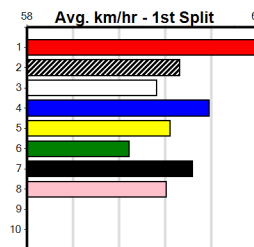

TTS ELECTRICS

Distance: 400m, Race Type: Mixed 6/7, Total Prizemoney: $2,925
1st: $1,950, 2nd: $600, 3rd: $300, 4th: $75

NATALIE BALE (1) showed her talent here last start and she will take a power of beating from her gun draw tonight. OWNED BY CLOWNS (7) can show good early speed and looks like the danger after her smart win here last start.

Watchdog Tips: 1 7 8 4 **Bet:** Trifecta 1/7,8/2,4,7,8 ($10 - 166.67%)

	Form Box	Wgt	Dist	Track	Date	Time	BON	Margin	1st/2nd (Time)	PIR	Checked	Comment	WR	Split 1	S/P	Grade	
1	NATALIE BALE (NSW)[7] $1.80																
	Showed her talent here last start, one to beat. BEST BET																
	BK Bitch May-22 Sire: CHRISTO BALE Dam: HAE ALLEN Trainer: Rebecca Gibbons (Avalon)																
	Owner(s): B Wheeler																
	Winning Distances: < 300m (0) 300 - 399m (0) 400 - 499m (1) 500 - 599m (0) 600 - 699m (0) > 700m (0)																
	Winning Weights: 28.6(1)																
	6th (8) 28.8 410 HOR R1 09-Apr-24 24.26 23.26 13.00 YASH BALE (23.42) M/33 V21 10.44 $2.10 MH																
	1st (4) 28.6 400 GEL R2 23-May-24 22.43 22.37 12.00 SICILY (23.24) Q/11 SW 8.37 $1.20 M																
	Last 3 wins NOT included above																
	<table border="1" style="width: 100%; border-collapse: collapse;"> <thead> <tr> <th>Box</th><th>1st</th><th>2nd</th><th>3rd</th><th>4th</th><th>5th</th><th>6th</th><th>7th</th><th>8th</th> </tr> </thead> <tbody> <tr><td>1</td><td></td><td></td><td></td><td></td><td></td><td></td><td></td><td></td></tr> <tr><td>2</td><td></td><td></td><td></td><td></td><td></td><td></td><td></td><td></td></tr> <tr><td>3</td><td></td><td></td><td></td><td></td><td></td><td></td><td></td><td></td></tr> <tr><td>4</td><td>1</td><td></td><td></td><td></td><td></td><td></td><td></td><td></td></tr> <tr><td>5</td><td></td><td></td><td></td><td></td><td></td><td></td><td></td><td></td></tr> <tr><td>6</td><td></td><td></td><td></td><td></td><td></td><td></td><td></td><td></td></tr> <tr><td>7</td><td></td><td></td><td></td><td></td><td></td><td></td><td></td><td></td></tr> <tr><td>8</td><td></td><td></td><td></td><td></td><td></td><td>1</td><td></td><td></td></tr> </tbody> </table>																
<table border="1" style="width: 100%; border-collapse: collapse;"> <thead> <tr> <th>Prize</th><th>Best</th><th>Starts</th><th>Trk/Dts</th><th>APM</th> </tr> </thead> <tbody> <tr> <td></td><td>$1680.00</td><td>22.43(4)-23/5/24</td><td>2-1-0-0</td><td>1-1-0-0</td> </tr> <tr> <td></td><td></td><td></td><td></td><td>1680</td> </tr> </tbody> </table>																	
2	MALA ANGEL [6] $10.00																
	Racing well enough in recent times, must respect.																
	BK Bitch Apr-22 Sire: FERNANDO BALE Dam: ANGEL DASH Trainer: Jason Sharp (Lara)																
	Owner(s): Noble men racing (SYN), T Dray, R Mayes																
	Winning Distances: < 300m (0) 300 - 399m (1) 400 - 499m (1) 500 - 599m (0) 600 - 699m (0) > 700m (0)																
	Winning Weights: 25.8(1) 26.2(1)																
	2nd (2) 26.0 390 BAL R11 18-Mar-24 22.43 21.90 3.25L BROOKE'S GIRL (22.21) M/32 SW 8.63 $14.00 T3-6																
	3rd (8) 26.3 400 WGL R2 25-Mar-24 22.77 22.46 2.25L JOCELYN WILL DO (22.62) M/33 8.47 $14.80 X67H																
	3rd (1) 26.1 400 GEL R10 16-Apr-24 22.95 22.64 4.50L ZIPPING CLOONEY (22.65) Q/33 8.61 $9.40 6G																
	2nd (5) 25.7 400 GEL R10 26-Apr-24 23.07 22.29 0.75L BLAZING GOLD (23.02) M/71 8.58 $68.80 6G																
4th (3) 26.0 400 GEL R11 03-May-24 23.16 22.45 11.00 TALCOTT BALE (22.45) M/44 8.57 $29.30 X67																	
2nd (8) 25.8 390 WBL R9 09-May-24 22.54 21.77 1.25L BLACKPOOL SLADE (22.45) Q/11 8.61 $6.60 X67																	
4th (5) 26.0 390 BAL R9 15-May-24 22.62 22.06 3.75L NO RIGHT TURNS (22.37) Q/44 8.75 $26.20 X67																	
4th (8) 26.0 390 WBL R3 23-May-24 22.55 22.06 7.00L OUR TITAN (22.06) M/44 8.90 $11.60 X67																	
Last 3 wins NOT included above																	
1st (1) 25.8 350 HVL R2 22-Dec-23 20.00 19.61 0.75L AFTER BURNER (20.05) M/2 SW 6.75 $3.20 T3-M																	
1st (7) 26.2 400 GEL R10 12-Mar-24 23.04 22.57 1.5L IDYLLIC PAIGE (23.14) M/11 8.46 $7.40 7																	
<table border="1" style="width: 100%; border-collapse: collapse;"> <thead> <tr> <th>Prize</th><th>Best</th><th>Starts</th><th>Trk/Dts</th><th>APM</th> </tr> </thead> <tbody> <tr> <td></td><td>$5620.00</td><td>23.04(7)-12/3/24</td><td>22-2-4-7</td><td>8-1-2-2</td> </tr> <tr> <td></td><td></td><td></td><td></td><td>3446</td> </tr> </tbody> </table>																	
3	RUNWAY [6] $26.00																
	Bit hit or miss early, place looks best if hits.																
	BK Bitch Mar-22 Sire: WALK HARD Dam: MRS. SHARP Trainer: Dylan Sharp (Lara)																
	Owner(s): J Sharp