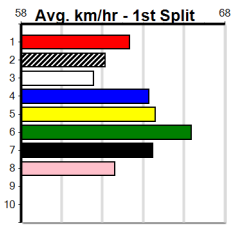

EDWARDS ELECTRICAL (275+RANK)

Distance: 450m, Race Type: Grade 5, Total Prizemoney: \$1,530
1st: \$1,000, 2nd: \$320, 3rd: \$160, 4th: \$50

8

5:15PM

(VIC time)

SIR BINGO (1) can be risky at box rise but he has them for talent and he should get some cover early on. MIGHTY THANOS (7) has a good record here and he can work into the mix mid race. MORAINÉ SOFIA (6) is better than her form reads.