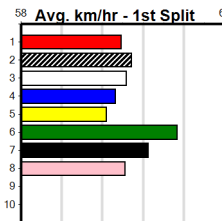

Trainer:
Owner(s):

1	2	3	4	5	6	7	8

DOWNLOAD THE WATCHDOG APP (275+

Distance: 390m, Race Type: Grade 6, Total Prizemoney: \$1,530
1st: \$1,000, 2nd: \$320, 3rd: \$160, 4th: \$50

9

5:37PM

(VIC time)

AGGREGATE (2) was impressive when placed here two runs back and he can go one better today.
KEN MASTERS (4) is better than his past few runs and he will be in the firing line throughout.
AMAZING SIENNA (6) can run a cheeky race.