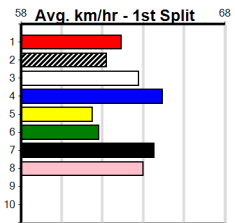

SPORTSBET SAME RACE MULTI (275+RA)

Distance: 390m, Race Type: Grade 5, Total Prizemoney: $1,530
1st: $1,000, 2nd: $320, 3rd: $160, 4th: $50

12

6:33PM

(VIC time)

ORSON KING (8) returned to form with a strong 22.50 win here and he will get plenty of room early on. PI GRANGE (1) has a solid turn of foot and he can fire through and hold his position early on. CHASING JIMMY (2) has solid claims.

Watchdog Tips:

8

1

3

2

Bet:

Win 8