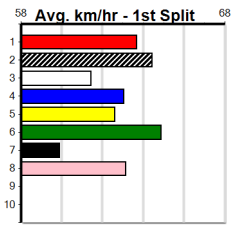

SPORTSBET BET WITH MATES (275+RAN)

Distance: 390m, Race Type: Grade 7, Total Prizemoney: $1,530
1st: $1,000, 2nd: $320, 3rd: $160, 4th: $50

3

3:28PM

(VIC time)

IDRON BALE (2) showed his true talent with a top 22.23 win here and a repeat of that sees her win with ease. SOHO BUSTLIN' BY (1) showed improvement last time and he will be prominent throughout. HAVANA BLUEBIRD (5) can run a cheeky race

Watchdog Tips:

2

1

5

8

Bet:

Win 2