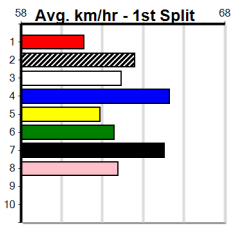

MATKO HIRE (275+RANK)

Distance: 450m, Race Type: Grade 5, Total Prizemoney: $1,530
1st: $1,000, 2nd: $320, 3rd: $160, 4th: $50

6

4:37PM

(VIC time)

WHAT A DOLL (2) can come out running and she is a different chaser when on the arm. SMOKIN' ARROW (3) has a solid record here and he will be very strong in the closing stages. TAPERING OFF (7) won't be too far away

Watchdog Tips: 2 3 7 5 **Bet:** Win 2