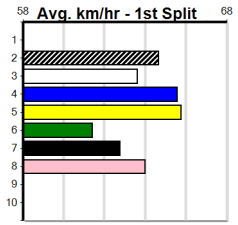

Watchdog Tips:

2

1

8

3

Bet:

Win 2

Table with 10 rows of race information. Each row includes race number, horse name, trainer, form, box, weight, distance, track, date, time, BON, Margin, 1st/2nd (Time), PIR, Checked, Comment, W/R, Split 1, S/P, Grade, and Winning Boxes. Race 1: CHUCKLE BAY [7], ANNTONIA BAY, \$9.00. Race 2: LUCY JANE [7], IVY WREN, \$4.80. Race 3: STEP ON AIR [7], ART NOVEAU, \$5.00. Race 4: NURSE ROSIE [7], CARELESS COOKIE, \$12.00. Race 5: SHE CAN DREAM [7], CARELESS COOKIE, \$4.20. Race 6: ASTON RUINART [7], ASTON CHANDON, \$10.00. Race 7: PLATYPUS YAALA [7], NATTY ALLEN, \$9.00. Race 8: QUEEN SHAKIRA [7], GOT THE ATTITUDE, \$4.00. Race 9: *** NO RESERVE ***. Race 10: *** NO RESERVE ***.