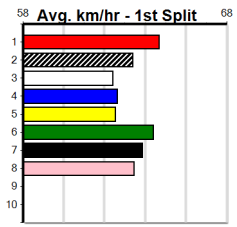

WARRNAMBOOL FENCING SPECIALISTS

Distance: 450m, Race Type: Mixed 6/7, Total Prizemoney: $1,530
1st: $1,000, 2nd: $320, 3rd: $160, 4th: $50

5

4:12PM

(VIC time)

ASTON PACE (6) will find this easier than her most recent racing and she can assume control mid race. CROOKED SHADOWS (8) has been placed in her past three and she is drawn to get every chance. KIYENG (1) just needs room early on.

Watchdog Tips:

6

8

1

2

Bet:

Win 6