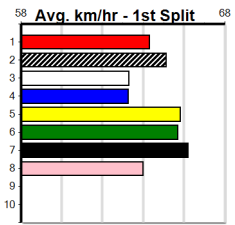

PADDY WANTS PATS (275+RANK)

Distance: 390m, Race Type: Grade 5, Total Prizemoney: $1,530
1st: $1,000, 2nd: $320, 3rd: $160, 4th: $50

10

5:57PM

(VIC time)

JUST WANT PIZZA (7) was a gutsy 22.93 Geelong winner last time and she has the speed to lead throughout again. PENGUIN PAT (5) has a good record here and he will be very strong in the closing stages. MORAINIE NADIA (6) has solid claims

Watchdog Tips:

7

5

6

1

Bet:

Win 7