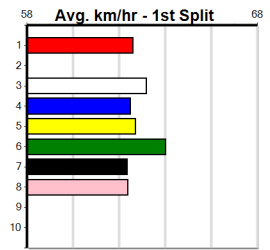

FIND US ON FACEBOOK (275+RANK)

Distance: 390m, Race Type: Maiden, Total Prizemoney: $1,530
1st: $1,000, 2nd: $320, 3rd: $160, 4th: $50

PIPPA (1) showed improvement when placed here last time and she is drawn to make every post a winner. HEART OF DARTS (6) has been solidly placed in her two runs to date and she can settle on the speed. TYRANT TYRIAN (2) can run a cheeky race

Watchdog Tips: 1 6 2 5 Bet: Win 1

PIPPA [M] *** SCRATCHED *** $2.60
BEF Bitch Feb-22 Sire: ORSON ALLEN Dam: TINK
Owner(s): N Dewhurst
Trainer: Cameron Morris-flynn (Mitchell P)
Winning Distances: < 300m (0) 300 - 399m (0) 400 - 499m (0) 500 - 599m (0) 600 - 699m (0) > 700m (0)
Winning Weights: 4th (5) 28.1 410 HOR R1 23-Apr-24 23.79 23.26 6.00L TASTE OF HELL (23.39) Q/34 10.61 $30.00 M

TYRANT TYRIAN [M] Can show early speed in his races, threat $4.60
BD Dog Nov-21 Sire: FERNANDO BALE Dam: UNTIL DAWN
Owner(s): AS TIME GOES BY (SYN), J D'altorio, R Francis, G Barbara, E Barbara
Trainer: William Robertson (St Arnaud)
Winning Distances: < 300m (0) 300 - 399m (0) 400 - 499m (0) 500 - 599m (0) 600 - 699m (0) > 700m (0)
Winning Weights: 7th (5) 28.8 300 HVL R2 25-Feb-24 17.35 16.27 9.50L FAST LOVE (16.71) M/3 3.91 $18.80 MH

LEGALLY BLONDE [M] Well beaten to date, needs to find plenty $21.00
BD Bitch Nov-21 Sire: HARD STYLE RICO Dam: JOSEPHINE
Owner(s): MILLIONAIRES (SYN), J Farrugia, A Farrugia
Trainer: Keith Lloyd (Anakie)
Winning Distances: < 300m (0) 300 - 399m (0) 400 - 499m (0) 500 - 599m (0) 600 - 699m (0) > 700m (0)
Winning Weights: 4th (7) 26.5 400 GEL R9 05-Feb-24 23.34 22.66 7.00L ORBIT BALE (22.85) M/34 8.70 $19.50 M

TESTED [M] Yet to impress, drawn to find bother, next time $12.00
BK Bitch Nov-21 Sire: SHIMA SHINE Dam: LULUMON
Owner(s): P Keane
Trainer: Peter Keane (Koroit)
Winning Distances: < 300m (0) 300 - 399m (0) 400 - 499m (0) 500 - 599m (0) 600 - 699m (0) > 700m (0)
Winning Weights: 5th (8) 29.2 400 MTG R2 28-Apr-24 24.09 22.87 8.00L ASTON BOEING (23.53) M/66 11.43 $3.10 M

DUSTY ALICE [M] Far from disgraced last time, must keep safe $8.00
F Bitch Aug-22 Sire: AUSSIE INFRARED Dam: PAIR OF NINES
Owner(s): Vi Alskar Hundar (SYN), A Lie, J Sharp
Trainer: Jason Sharp (Lara)
Winning Distances: < 300m (0) 300 - 399m (0) 400 - 499m (0) 500 - 599m (0) 600 - 699m (0) > 700m (0)
Winning Weights: 8th (3) 25.4 400 GEL R1 03-May-24 23.52 22.45 13.00 SHAKER STICKER (22.63) M/88 8.89 $24.40 MH