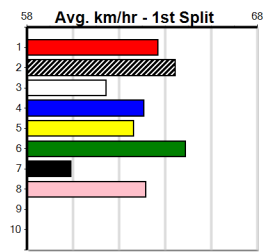

SPORTSBET BET WITH MATES (275+RANK)

Distance: 390m, Race Type: Grade 7, Total Prizemoney: $1,530
1st: $1,000, 2nd: $320, 3rd: $160, 4th: $50

IDRON BALE (2) showed his true talent with a top 22.23 win here and a repeat of that sees her win with ease. SOHO BUSTLIN' BY (1) showed improvement last time and he will be prominent throughout. HAVANA BLUEBIRD (5) can run a cheeky race

Watchdog Tips: 2 1 5 8 Bet: Win 2

SOHO BUSTLIN' BY [7] Improving type, early speed, clear danger $5.00
BD Dog Aug-21 Sire: WHISKEY RIOT Dam: CRUISING BY
Trainer: Michael Davison (Talbot)
Winning Distances: < 300m (0) 300 - 399m (1) 400 - 499m (0) 500 - 599m (0) 600 - 699m (0) > 700m (0)
Winning Weights: 31.9(1)
4th (7) 32.4 400 GEL R1 02-Apr-24 23.32 22.50 9.00L BERN'S BANJO (22.72) Q/22 8.71 $57.90 M
7th (2) 32.4 390 BAL R1 08-Apr-24 23.71 22.25 13.00 ALICE FROM VENUS (22.83) Q/27 8.76 $4.00 T3-M
2nd (7) 32.0 390 WBL R2 15-Apr-24 22.74 22.46 4.25L PIXIE TRIXIE (22.46) Q/23 8.86 $5.60 M
7th (2) 32.0 390 BAL R2 22-Apr-24 23.34 22.24 8.00L REMO ADALLI (22.79) M/56 8.73 $28.80 T3-M
4th (4) 31.7 390 WBL R1 29-Apr-24 22.60 22.39 3.25L YAALA JUNIOR (22.39) Q/22 8.77 $3.80 M
4th (8) 31.8 300 HVL R1 10-May-24 17.53 16.89 4.50L MIKE ANGELO ZEAL (17.23) M/3 4.09 $2.80 T3-M
4th (2) 31.8 300 HVL R1 17-May-24 17.57 16.92 7.00L HOT SPOT (17.10) 5.30 T3-M
1st (2) 31.9 390 WBL R2 27-May-24 22.66 22.17 2.25L SAINT RAINE (22.81) Q/11 8.77 $6.20 M
Last 3 wins NOT included above

IDRON BALE (NSW)[7] Brilliant winner here last time, hard to hold out $2.20
RBD Dog Mar-22 Sire: FERNANDO BALE Dam: IDRIA BALE
Trainer: Simone Fisher (Lara)
Winning Distances: < 300m (0) 300 - 399m (1) 400 - 499m (0) 500 - 599m (0) 600 - 699m (0) > 700m (0)
Winning Weights: 30.6(1)
8th (8) 28.6 450 WBL R2 07-Feb-24 27.23 25.28 26.00 VINCENT BALE (25.43) M/733 VO 6.94 $13.10 M
5th (7) 28.4 390 WBL R2 26-Feb-24 23.21 21.94 8.50L BRONELLY JUNIOR (22.65) M/65 9.18 $17.60 M
5th (7) 29.0 400 GEL R3 12-Mar-24 23.50 22.57 6.00L BLACKPOOL URBAN (23.09) M/45 8.69 $31.00 M
1st (1) 30.6 390 WBL R1 27-May-24 22.23 22.17 3.25L PIPPA (22.45) M/11 SW 8.67 $3.30 M
Last 3 wins NOT included above

INGA ANDIE [7] One paced, poor record to date, prefer others $21.00
BK Bitch Apr-21 Sire: HOOKED ON SCOTCH Dam: MISS SHIEKA
Trainer: Vito Inquanti (Gnotuk)
Winning Distances: < 300m (0) 300 - 399m (1) 400 - 499m (0) 500 - 599m (0) 600 - 699m (0) > 700m (0)
Winning Weights: 27.1(1)
5th (2) 27.1 450 WBL R5 11-Mar-24 26.00 25.48 2.75L FARNHAM BALE (25.82) Q/343 6.89 $59.60 X67
5th (8) 26.9 460 GEL R7 18-Mar-24 26.95 26.01 12.00 JIMMY THE PUMPER (26.17) M/765 6.81 $94.40 X67
4th (6) 26.5 390 BAL R9 21-Mar-24 22.95 22.01 8.00L ARTORIAS BALE (22.39) M/76 8.90 $45.80 7
6th (6) 26.3 390 WBL R9 01-Apr-24 23.47 22.07 13.00 INGA SALLY (22.60) Q/77 9.22 $27.60 X67
7th (6) 25.8 390 WBL R3 08-Apr-24 23.49 22.23 8.00L ALDREN BALE (22.94) Q/77 9.46 $17.10 X67
3rd (1) 25.6 390 WBL R4 15-Apr-24 22.94 22.46 1.75L HANDY MOLONE (22.83) M/53 9.09 $16.80 7
5th (6) 25.2 390 WBL R3 20-May-24 23.26 22.43 11.00 CALM THE STORM (22.54) M/56 9.25 $20.70 7
6th (1) 25.3 390 WBL R9 27-May-24 23.25 22.17 7.50L POPCORN MISS (22.76) M/46 9.14 $18.00 7
Last 3 wins NOT included above
1st (8) 27.1 390 WBL R1 02-Jan-24 22.59 22.01 1.5L ASTON COLETTE (22.68) Q/11 SW 8.65 $26.70 M