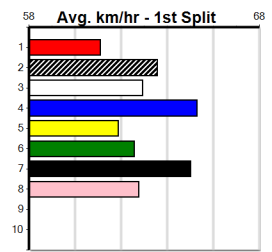

MATKO HIRE (275+RANK)

Distance: 450m, Race Type: Grade 5, Total Prizemoney: $1,530
1st: $1,000, 2nd: $320, 3rd: $160, 4th: $50

WHAT A DOLL (2) can come out running and she is a different chaser when on the arm. SMOKIN' ARROW (3) has a solid record here and he will be very strong in the closing stages. TAPERING OFF (7) won't be too far away

Watchdog Tips: 2 3 7 5 Bet: Win 2

DR. FOREST [5] Can miss the kick, will find bother, next time $16.00
BK Dog Jan-20 Sire: WALK HARD Dam: BLUE SURFONIC
Owner(s): GOREY SEVEN (SYN), G Malcolm, D Gore, J Couzens, G Kent
Trainer: Kevin Quinn (Cundare North)

WHAT A DOLL (NSW)[5] Can come out running, bold front runner, yes $2.80
BE Bitch Oct-21 Sire: TOMMY SHELBY Dam: WHAT JOY
Owner(s): WESTERN WIZARD (SYN), H Demoor, C Hudson
Trainer: Raymond Gatt (Bannockburn)

SMOKIN' ARROW [5] Better than form, goes well here, danger $4.20
F Dog Dec-20 Sire: COSMIC RUMBLE Dam: MOSSY GIRL
Owner(s): WINDY PLAINS (SYN), K Quinn, C Gason
Trainer: Kevin Quinn (Cundare North)

BLIND MAN (SA)[5] Lack of early speed, is a worry, may find bother $12.00
BK Dog Dec-21 Sire: KEYBOW Dam: MENTAL LEE
Owner(s): S Baulch
Trainer: Shaun Baulch (Mortlake)

BIG BOY ANDRE [5] Tough draw but has the talent, keep safe $7.00
BK Dog Mar-21 Sire: DELIVER Dam: UNQUESTIONABLY
Owner(s): M Filomeno
Trainer: Jason Formosa (Heathcote)

1

2

3

4

5