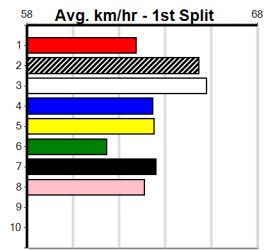

CASSIGN DESIGN (275+RANK)

Distance: 450m, Race Type: Mixed 6/7, Total Prizemoney: $1,530
1st: $1,000, 2nd: $320, 3rd: $160, 4th: $50

7

4:57PM

(VIC time)

MINH NARDO (1) was dominant when scoring here last week and she is drawn to make every post a winner. IDYLLIC MEYER (7) will appreciate the drop in class and she can work into the mix mid race. SAINT MADIX (5) will appreciate the smaller line-up

Watchdog Tips: 1 7 5 2 Bet: Win 1

MINH NARDO (NSW)[6] Dominant last time, drawn to lead, go close $2.60
Owner(s): R Gavin, Trainer: Raylene Gavin (Killarney)
Winning Distances: < 300m (0) 300 - 399m (0) 400 - 499m (2) 500 - 599m (0) 600 - 699m (0) > 700m (0)
Winning Weights: 27.3(1) 27.7(1)
Box History table and Prize Best Starts Trk/Dts APM

FANCY KIAARN [6] Better than her past two, can run a drum $4.00
Owner(s): CHAMPAGNE PTN (SYN), S Smith, A Langton, Trainer: Debbie Goudge (Terang)
Winning Distances: < 300m (0) 300 - 399m (0) 400 - 499m (2) 500 - 599m (0) 600 - 699m (0) > 700m (0)
Winning Weights: 25.1(1) 25.2(1)
Box History table and Prize Best Starts Trk/Dts APM

LEKTRA LYANNA [6] Solid Mt Gambier form, needs room early, place $7.50
Owner(s): P Lenahan, Trainer: Sharon Bradley (Toolong)
Winning Distances: < 300m (0) 300 - 399m (0) 400 - 499m (1) 500 - 599m (1) 600 - 699m (0) > 700m (0)
Winning Weights: 23.9(1) 24.2(1)
Box History table and Prize Best Starts Trk/Dts APM

AINTREE RAMBLER [7] Improving type but the draw is a worry $8.00
Owner(s): BIG DREAMS (SYN), G Kenna, C Kelly, G Kenna, L Kelly, Trainer: Colin Kelly (Warrnambool)
Winning Distances: < 300m (0) 300 - 399m (1) 400 - 499m (0) 500 - 599m (0) 600 - 699m (0) > 700m (0)
Winning Weights: 29.2(1)
Box History table and Prize Best Starts Trk/Dts APM

SAINT MADIX [6] Strong efforts in his past two, must keep safe $6.00
Owner(s): P Byrne, Trainer: Peter Byrne (Koroit)
Winning Distances: < 300m (0) 300 - 399m (0) 400 - 499m (2) 500 - 599m (0) 600 - 699m (0) > 700m (0)
Winning Weights: 35.5(1) 35.8(1)
Box History table and Prize Best Starts Trk/Dts APM