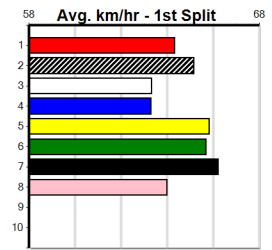

PADDY WANTS PATS (275+RANK)

Distance: 390m, Race Type: Grade 5, Total Prizemoney: $1,530
1st: $1,000, 2nd: $320, 3rd: $160, 4th: $50

JUST WANT PIZZA (7) was a gutsy 22.93 Geelong winner last time and she has the speed to lead throughout again. PENGUIN PAT (5) has a good record here and he will be very strong in the closing stages. MORAINÉ NADIA (6) has solid claims

Watchdog Tips: 7 5 6 1 Bet: Win 7

Form Box Wgt Dist Track Date Time BON Margin 1st/2nd (Time) PIR Checked Comment W/R Split 1 S/P Grade

PULL START PUMBA (NSW)[5] Better than form, can settle forward, respect $7.50
Owner(s): D Keane
Sire: RITZA LENNY Dam: IT'S A SHAME
Trainer: Danielle Keane (Koroit)
Winning Distances: < 300m (0) 300 - 399m (3) 400 - 499m (0) 500 - 599m (0) 600 - 699m (0) > 700m (0)
Winning Weights: 31.2(1) 32.0(1) 32.5(1)

Box History
Bx 1st 2nd 3rd 4th 5th 6th 7th 8th
Prize Best Starts Trk/Dts APM $5360.00
22.61(1)-25/9/23
41-3-4-3
32-3-4-2
1424

BELAIR BEE [5] Strong effort two runs back, can run a drum $8.00
Owner(s): G Wickham
Sire: TOMMY SHELBY Dam: MEPUNGA PRUE
Trainer: Narelle Byrne (Koroit)
Winning Distances: < 300m (0) 300 - 399m (1) 400 - 499m (2) 500 - 599m (0) 600 - 699m (0) > 700m (0)
Winning Weights: 26.0(1) 26.1(2)

Box History
Bx 1st 2nd 3rd 4th 5th 6th 7th 8th
Prize Best Starts Trk/Dts APM $5250.00
22.54(3)-20/11/23
21-3-1-2
10-1-1-2
1826

CAPITAL GAIN [5] Hit or miss early, may get crowded, next time $16.00
Owner(s): MILLIONAIRES (SYN), J Farrugia, A Farrugia
Sire: MY REDEEMER Dam: MADAM BUTTERFLY
Trainer: Elizabeth Lloyd (Anakie)
Winning Distances: < 300m (0) 300 - 399m (4) 400 - 499m (3) 500 - 599m (0) 600 - 699m (0) > 700m (0)
Winning Weights: 26.5(1) 27.2(1) 27.4(1) 27.8(1) 28.5(1) 28.9(1) 29.0(1)

Box History
Bx 1st 2nd 3rd 4th 5th 6th 7th 8th
Prize Best Starts Trk/Dts APM $17455.00
22.26(8)-2/1/24
54-7-9-7
13-2-2-1
4333

SOHO SIMON SAYS [5] Resuming, capable when fit, place claims $6.00
Owner(s): S O'brien
Sire: WHISKEY RIOT Dam: CRUISING BY
Trainer: Michael Davison (Talbot)
Winning Distances: < 300m (0) 300 - 399m (1) 400 - 499m (2) 500 - 599m (0) 600 - 699m (0) > 700m (0)
Winning Weights: 32.1(1) 32.2(1) 32.6(1)

Box History
Bx 1st 2nd 3rd 4th 5th 6th 7th 8th
Prize Best Starts Trk/Dts APM $3800.00
NBT
12-3-2-1
3-0-1-1
2248

PENGUIN PAT (NSW)[5] Goes well here, strong in the run home, danger $4.80
Owner(s): IRISH RED (SYN), P Lenehan, P Lenehan, R Rendell
Sire: RITZA LENNY Dam: IT'S A SHAME
Trainer: Philip Lenehan (Toolong)
Winning Distances: < 300m (0) 300 - 399m (2) 400 - 499m (1) 500 - 599m (1) 600 - 699m (2) > 700m (0)
Winning Weights: 29.4(1) 30.0(1) 30.3(1) 30.7(1) 30.9(1) 31.0(1)

Box History
Bx 1st 2nd 3rd 4th 5th 6th 7th 8th
Prize Best Starts Trk/Dts APM $15325.00
22.22(2)-14/8/23
41-6-10-5
3-2-1-0
6522

1

2

3

4

5