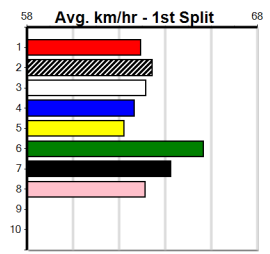

DOWNLOAD THE WATCHDOG APP (275+RANK)

Distance: 390m, Race Type: Grade 6, Total Prizemoney: $1,530
1st: $1,000, 2nd: $320, 3rd: $160, 4th: $50

AGGREGATE (2) was impressive when placed here two runs back and he can go one better today.
KEN MASTERS (4) is better than his past few runs and he will be in the firing line throughout.
AMAZING SIENNA (6) can run a cheeky race.

Watchdog Tips: 2 4 6 7 Bet: Win 2

DOG 1: SHOW OFF SARAH [6] One paced, just not racing well enough, tested $16.00
Owner(s): D Keane
Winning Distances: < 300m (0) 300 - 399m (2) 400 - 499m (0) 500 - 599m (0) 600 - 699m (0) > 700m (0)
Winning Weights: 27.4(1) 28.3(1)
7th (6) 28.8 390 WBL R9 04-Mar-24 23.05 22.36 4.25L MRS. ESHAY (22.76) M/88 9.05 $47.80 6G
2nd (2) 28.8 390 WBL R7 11-Mar-24 22.67 22.17 1.00L RUBY WREN (22.62) M/12 8.92 $13.20 X67
3rd (7) 28.8 400 GEL R9 19-Mar-24 23.29 22.37 7.50L DOLLAR SHORT (22.80) S/43 8.80 $78.40 X67
3rd (1) 28.9 390 WBL R9 15-Apr-24 22.85 22.46 4.25L SEATS TWO (22.56) M/23 8.97 $12.10 6G
5th (7) 28.6 390 WBL R2 22-Apr-24 23.87 22.06 21.00 GOING GETS TOUGH (22.43) S/65 9.07 $31.90 SH
7th (7) 28.6 390 WBL R9 29-Apr-24 23.34 22.39 11.00 SONIC SONNY (22.61) M/57 9.00 $38.90 6G
7th (7) 28.6 390 WBL R10 13-May-24 23.21 22.34 12.00 HARTLAND PRINCE (22.42) M/77 9.26 $33.30 6G
7th (5) 28.9 390 WBL R9 20-May-24 23.46 22.43 12.00 ASTON KEIKO (22.69) S/77 9.34 $53.30 6G
Last 3 wins NOT included above
1st (5) 27.4 390 WBL R1 31-Jul-23 22.61 22.23 7.50L JOLLY ROGER (23.10) M/11 8.90 $1.80 M
1st (2) 28.3 390 WBL R4 07-Aug-23 22.83 22.19 0.75L MY GIRL BROOKE (22.88) M/42 9.01 $2.50 7

DOG 2: AGGREGATE [6] Solid record here, well graded, hard to hold out $2.60
Owner(s): G Black
Winning Distances: < 300m (0) 300 - 399m (1) 400 - 499m (1) 500 - 599m (0) 600 - 699m (0) > 700m (0)
Winning Weights: 31.0(1) 31.3(1)
7th (1) 30.8 400 GEL R9 18-Mar-24 23.39 22.63 11.00 CHESTER KEEPING (22.63) M/87 8.66 $17.70 7
7th (6) 30.9 400 GEL R2 09-Apr-24 23.27 22.46 10.00 ORBIT BALE (22.60) S/77 8.82 $32.90 X67H
8th (3) 30.9 450 WBL R5 15-Apr-24 26.41 25.47 9.00L FLYING HOT (25.78) S/878 7.03 $11.50 7
2nd (6) 31.3 410 HOR R3 26-Apr-24 24.40 23.65 9.50L ZIPPING CITINO (23.74) M/22 11.05 $6.40 7
1st (2) 31.3 390 WBL R4 29-Apr-24 22.46 22.39 3.00L FABRICATE (22.66) M/21 SW 8.71 $5.40 7
6th (7) 31.1 400 WGL R4 07-May-24 23.27 22.47 6.50L POWER UP MAX (22.83) M/46 8.54 $44.90 X67
2nd (8) 31.1 390 WBL R10 13-May-24 22.54 22.34 1.75L HARTLAND PRINCE (22.42) M/32 8.89 $1.50 6G
8th (1) 31.0 450 WBL R7 20-May-24 26.54 25.57 14.00 CALL ME ARTIE (25.60) S/755 7.06 $3.70 6G
Last 3 wins NOT included above
1st (5) 31.0 400 GEL R3 22-Jan-24 23.19 22.63 3.5L BOB MARKERI (23.43) M/41 SW 8.62 $3.10 M