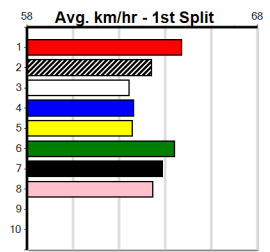

WARRNAMBOOL FENCING SPECIALISTS

5

4:12PM

(VIC time)

Distance: 450m, Race Type: Mixed 6/7, Total Prizemoney: $1,530
1st: $1,000, 2nd: $320, 3rd: $160, 4th: $50

ASTON PACE (6) will find this easier than her most recent racing and she can assume control mid race. CROOKED SHADOWS (8) has been placed in her past three and she is drawn to get every chance. KIYENG (1) just needs room early on.

Watchdog Tips: **6** **8** **1** **2** **Bet:** **Win 6**

1

KIYENG [7] **Far from disgraced here last week, keep safe** **$3.60**

BK Bitch Jul-21 Sire: BERNARDO Dam: GOLDEN CHARM
Owner(s): TWO BOWERMANS (SYN), M Bowerman, A Bowerman Trainer: Michael Bowerman (Raglan)
Winning Distances: < 300m (0) 300 - 399m (1) 400 - 499m (0) 500 - 599m (0) 600 - 699m (0) > 700m (0)
Winning Weights: 26.2(1)

Box	1st	2nd	3rd	4th	5th	6th	7th	8th
1								
2								
3								
4								
5								
6								
7								
8								

8th (2) 26.4 390 BAL R2 30-Dec-23 23.99 22.04 22.00 TOM'S BOURBSKI (22.48) M/88 . . . V14 . . . 9.13 $3.80 7
4th (5) 26.8 410 HOR R9 12-Apr-24 24.14 23.58 2.75L MUSIC LESSON (23.95) M/14 . . . . . 10.54 $7.70 X67
6th (6) 26.3 410 HOR R3 19-Apr-24 24.06 23.40 5.50L ASTON LUTON (23.68) M/88 . . . SW . . . 10.84 $14.80 X67
5th (4) 26.1 410 HOR R4 30-Apr-24 24.01 23.20 6.50L TASTE OF HELL (23.57) M/88 . . . . . 10.66 $17.70 X67
4th (6) 25.9 450 BAL R5 04-May-24 25.90 25.21 2.75L WHATEVER WILLOW (25.72) M/543 . . . . . 6.85 $8.60 7
5th (7) 25.7 500 BEN R7 08-May-24 28.74 28.16 1.00L ARCHIE MCIVOR (28.67) M/322 . . . . . 6.76 $9.60 T3-RW
4th (7) 26.2 350 HVL R9 17-May-24 19.94 19.45 1.5L LUNA BEAUTY (19.85) Q/3 . . . . . 6.68 $3.40 T3-7
2nd (1) 26.2 450 WBL R5 27-May-24 26.00 25.18 2.75L MINH NARDO (25.81) M/222 . . . . . 6.94 $1.90 X67

Last 3 wins NOT included above

1st (4) 26.2 390 BAL R1 16-Dec-23 22.41 22.33 10.00 MAJESTIC GEORGE (23.10) M/11 . . . . . 8.39 $3.80 M

Prize Best Starts Trk/Dts APM: $2325.00 NBT 12-1-2-0 1-0-1-0 1304

2

ASTON ACCORD [7] **Wide runner inside is a worry, place best** **$6.50**

BEED Bitch Apr-22 Sire: TOMMY SHELBY Dam: ASTON FRAICHE
Owner(s): R Borda Trainer: Glenn Campbell (Anakie)
Winning Distances: < 300m (0) 300 - 399m (1) 400 - 499m (0) 500 - 599m (0) 600 - 699m (0) > 700m (0)
Winning Weights: 24.2(1)

Box	1st	2nd	3rd	4th	5th	6th	7th	8th
1								
2								
3								
4								
5								
6								
7								
8								

5th (1) 23.9 390 BAL R10 25-Mar-24 23.01 22.25 8.00L CAR WASH CHAOS (22.47) M/45 . . . . . 8.89 $3.60 T3-7
4th (8) 23.4 390 WBL R9 08-Apr-24 22.76 22.23 5.50L SHE'S ON BOOST (22.38) M/44 . . . . . 8.94 $9.50 X67
8th (7) 23.3 390 WBL R3 11-Apr-24 22.90 22.09 8.50L LEON'S ENTITY (22.31) M/58 . . . . . 9.12 $25.00 7
6th (8) 22.9 390 WBL R3 29-Apr-24 23.38 22.39 11.00L XABRINA BALE (22.65) Q/36 . . . . . 8.81 $7.00 7
4th (1) 23.1 390 WBL R3 06-May-24 23.08 22.36 2.25L NARINGAL SALLY (22.94) M/43 . . . . . 8.84 $5.80 X67
2nd (7) 23.1 425 BEN R5 11-May-24 24.63 24.05 1.5L IN SECRET (24.54) M/244 . . . . . 6.72 $60.20 X67
3rd (3) 23.4 450 BAL R9 19-May-24 26.33 25.88 6.50L SILVER MACHINE (25.88) M/333 . . . . . 6.69 $12.80 T3-7
4th (7) 23.3 425 BEN R9 22-May-24 24.89 24.25 4.75L BENNACHIE ASH (24.56) M/224 . . . . . 6.71 $16.60 7

Last 3 wins NOT included above

1st (1) 24.2 390 WBL R2 11-Mar-24 22.66 22.17 0.75L SAINT FINNIE (22.70) Q/11 . . . SW . . . 8.71 $8.40 M

Prize Best Starts Trk/Dts APM: $2000.00 FSTD 12-1-2-1 0-0-0-0 1442