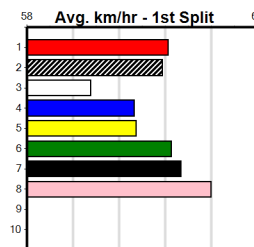

BROAD TREE CARE (275+RANK)

Distance: 390m, Race Type: Grade 5, Total Prizemoney: $1,530
1st: $1,000, 2nd: $320, 3rd: $160, 4th: $50

GRANDPA (6) is suitably drawn out wide and he should assume control before the bend. LITTLE BREW (7) has a nice turn of foot and she is racing with confidence at present. BREAKWALL (8) is capable of causing an upset.

Watchdog Tips: 6 7 8 1 Bet: Win 6

KOUTAKI [5] BE Dog Dec-20. Prefer out wide but can show early pace, respect $4.00. Owner(s): M Roberts. Sire: BERNARDO Dam: SOMEDAY LADY. Trainer: Christian Roberts (Terang). Box History table and Prizelist table included.

BUGS [5] BK Dog Apr-20. Front runner, can push up the track, risky $10.00. Owner(s): J Formosa. Sire: MEPUNGA BLAZER Dam: ALL OVER. Trainer: Jason Formosa (Heathcote). Box History table and Prizelist table included.

JAGGER'S LADY [5] BK Bitch Nov-19. *** SCRATCHED *** $99.00. Owner(s): J Formosa. Sire: FERNANDO BALE Dam: DIM SIM. Trainer: Jason Formosa (Heathcote). Box History table and Prizelist table included.

INGA LEAH [5] BK Bitch Mar-20. Another who has struggled for a while, tough ask $21.00. Owner(s): P Inguanti. Sire: SULZANTI Dam: MISS SHIEKA. Trainer: Vito Inguanti (Gnotuk). Box History table and Prizelist table included.

BRINDLE BEC [5] BD Bitch Sep-21. Well beaten in her past eight, look to others $18.00. Owner(s): D Keane. Sire: ORSON ALLEN Dam: CELEBRITY. Trainer: Danielle Keane (Koroit). Box History table and Prizelist table included.