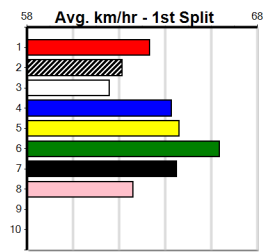

EDWARDS ELECTRICAL (275+RANK)

Distance: 450m, Race Type: Grade 5, Total Prizemoney: $1,530
1st: $1,000, 2nd: $320, 3rd: $160, 4th: $50

SIR BINGO (1) can be risky at box rise but he has them for talent and he should get some cover early on. MIGHTY THANOS (7) has a good record here and he can work into the mix mid race. MORAINÉ SOFIA (6) is better than her form reads.

Watchdog Tips: 1 7 6 3 Bet: Win 1

SIR BINGO [5] Hit or miss early, has the talent, go close $2.20
RF Dog May-21 Sire: ORSON ALLEN Dam: INVICTUS GLORY
Trainer: Trent Blacker (Mitchell Park)
Winning Distances: < 300m (0) 300 - 399m (0) 400 - 499m (4) 500 - 599m (1) 600 - 699m (0) > 700m (0)
Box History table and Prize Best Starts table included.

BAHROSE [5] Bkts *** SCRATCHED *** $99.00
BK Bitch Mar-20 Sire: MY REDEEMER Dam: NARRALEE
Trainer: Debbie Bewley (Pentland Hills)
Winning Distances: < 300m (0) 300 - 399m (0) 400 - 499m (4) 500 - 599m (5) 600 - 699m (0) > 700m (0)
Box History table and Prize Best Starts table included.

SPARTAN LEGEND [5] Prefer out wide but has solid muster, respect $3.60
BD Dog Apr-20 Sire: MOREIRA Dam: DIAMOND ROCKS
Trainer: Trent Blacker (Mitchell Park)
Winning Distances: < 300m (0) 300 - 399m (0) 400 - 499m (8) 500 - 599m (1) 600 - 699m (0) > 700m (0)
Box History table and Prize Best Starts table included.

TROJAN PACKAGE (NSW)[5] *** SCRATCHED *** $99.00
BK Bitch Sep-19 Sire: ASTON DEE BEE Dam: CHEVY QUEEN
Trainer: Thomas Samantzis (Pentland Hill)
Winning Distances: < 300m (0) 300 - 399m (2) 400 - 499m (4) 500 - 599m (2) 600 - 699m (2) > 700m (0)
Box History table and Prize Best Starts table included.

BEBOP GIBLET [5] Steady since resuming, can improve, place $8.00
BK Bitch Mar-21 Sire: BARCIA BALE Dam: ZIPPING KEELY
Trainer: Jason Formosa (Heathcote)
Winning Distances: < 300m (0) 300 - 399m (0) 400 - 499m (3) 500 - 599m (1) 600 - 699m (0) > 700m (0)
Box History table and Prize Best Starts table included.