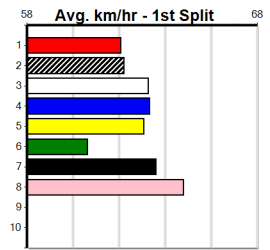

MACEY'S BISTRO (275+RANK)

Distance: 390m, Race Type: Maiden, Total Prizemoney: $1,530
1st: $1,000, 2nd: $320, 3rd: $160, 4th: $50

SAINT FINNIE (5) has been placed in four of eight here and she won't get a better chance to break through. SOHO QUICKLY BY (2) has shown improvement of late and she will be prominent throughout. JERSEY JET (8) won't be too far away

Watchdog Tips: 5 2 8 4 **Bet:** Win 5

Form	Box	Wgt	Dist	Track	Date	Time	BON	Margin	1st/2nd (Time)	PIR	Checked	Comment	WR	Split 1	S/P	Grade

1

HOOK IN (SA)[M] **$16.00**

BE **Bitch** **Apr-22** **Sire: HOOKED ON SCOTCH** **Dam: OAKVALE THRILL** **Trainer: Yaakov Rishon (Warrnambool)**

Owner(s): Y Rishon
Winning Distances: < 300m (0) 300 - 399m (0) 400 - 499m (0) 500 - 599m (0) 600 - 699m (0) > 700m (0)

Winning Weights:

Rank	Age	Wgt	Sex	Track	Date	Time	BON	Margin	1st/2nd (Time)	PIR	Checked	Comment	WR	Split 1	S/P	Grade
8th	(8)	27.3	390	WBL	R1	07-Feb-24	23.36	21.78	17.00 LET'S WIN OLLIE (22.21)	M/88	.	V5	.	9.24	$56.40	M
7th	(5)	27.7	390	WBL	R2	04-Mar-24	23.60	22.36	11.00 GIVE ME LOVE (22.84)	M/67	.	.	.	9.25	$10.30	M
8th	(3)	27.8	400	GEL	R3	18-Mar-24	23.83	22.63	14.00 FANCY KIAARN (22.92)	M/88	.	VO	.	9.00	$82.50	M
3rd	(3)	28.4	390	WBL	R1	08-Apr-24	23.16	22.23	7.00L DAPHNEE'S GOLD (22.69)	Q/12	.	.	.	8.89	$57.90	M
8th	(6)	27.7	390	WBL	R2	15-Apr-24	23.56	22.46	16.00 PIXIE TRIXIE (22.46)	Q/88	.	.	.	9.49	$20.50	M
6th	(1)	28.3	390	WBL	R1	29-Apr-24	23.26	22.39	13.00 YAALA JUNIOR (22.39)	M/66	.	.	.	9.00	$21.20	M
4th	(2)	27.9	390	WBL	R1	20-May-24	23.07	22.43	8.00L ASTON RUINART (22.52)	Q/22	.	.	.	8.96	$17.20	M
7th	(3)	28.1	390	WBL	R2	27-May-24	23.23	22.17	8.50L SOHO BUSTLIN' BY (22.66)	M/67	.	.	.	9.02	$30.10	M

Last 3 wins NOT included above

Box History

Bx	1st	2nd	3rd	4th	5th	6th	7th	8th
1								
2								
3			1					
4								
5								1
6								1
7								
8								1

Prize Best: $210.00 NBT
Starts: 8-0-0-1
Trk/Dts: 7-0-0-1
APM: 178

2

SOHO QUICKLY BY [M] **$3.60**

RBD **Bitch** **Aug-21** **Sire: WHISKEY RIOT** **Dam: CRUISING BY** **Trainer: Michael Davison (Talbot)**

Owner(s): S O'brien
Winning Distances: < 300m (0) 300 - 399m (0) 400 - 499m (0) 500 - 599m (0) 600 - 699m (0) > 700m (0)

Winning Weights:

Rank	Age	Wgt	Sex	Track	Date	Time	BON	Margin	1st/2nd (Time)	PIR	Checked	Comment	WR	Split 1	S/P	Grade
7th	(4)	26.8	390	WBL	R1	01-Apr-24	23.04	22.07	7.00L KAYE NIGHT (22.58)	M/55	.	SW	.	9.07	$7.40	M
5th	(5)	26.6	390	WBL	R2	08-Apr-24	23.29	22.23	4.00L ASTON HOMARE (23.02)	M/66	.	.	.	9.20	$23.50	M
3rd	(3)	27.0	400	GEL	R2	23-Apr-24	23.14	22.56	6.00L MR. BOOT BOOT (22.74)	M/53	.	.	.	8.71	$37.60	M
7th	(3)	27.1	390	BAL	R9	06-May-24	23.17	21.89	9.00L URANO BALE (22.56)	Q/67	.	.	.	8.82	$20.30 T3-M	M
2nd	(5)	27.2	425	BEN	R1	11-May-24	24.71	24.05	1.75L MAX TANGO (24.59)	Q/222	.	.	.	6.69	$14.60	M
4th	(3)	27.1	425	BEN	R2	15-May-24	24.90	24.04	1.75L MCIVOR JEWELS (24.78)	M/553	.	.	.	6.82	$18.70 T3-M	M
2nd	(6)	27.1	390	WBL	R2	20-May-24	22.86	22.43	4.75L ASTON ADVANCE (22.53)	M/33	.	.	.	8.89	$6.80	M
3rd	(2)	27.2	390	WBL	R1	27-May-24	22.79	22.17	8.00L IDRON BALE (22.23)	Q/33	.	.	.	9.00	$4.90	M

Last 3 wins NOT included above

Box History

Bx	1st	2nd	3rd	4th	5th	6th	7th	8th
1								
2			1					
3			1	1				1
4								1
5		1			1	1		
6		1						
7								
8								

Prize Best: $1010.00 NBT
Starts: 9-0-2-2
Trk/Dts: 4-0-1-1
APM: 978