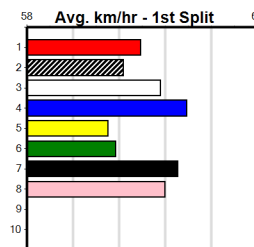

Watchdog Tips: 8 1 3 2 Bet: Win 8

PI GRANGE [5] Solid muster, can hold a forward spot, danger \$4.60
BK Dog Feb-21 Sire: MEPUNGA CRUZER Dam: DAZZLING MELODY
Trainer: Delaine Vigor (Morrison)
Winning Distances: < 300m (0) 300 - 399m (3) 400 - 499m (2) 500 - 599m (0) 600 - 699m (0) > 700m (0)
Winning Weights: 30.1(1) 31.2(1) 31.3(1) 31.6(1) 31.7(1)
4th (4) 31.6 460 GEL R8 02-Apr-24 26.65 26.22 6.00L BLACK TUXEDO (26.26) M/354 . . . 6.74 \$7.30 5
7th (3) 32.0 450 SHP R6 11-Apr-24 25.95 25.34 8.00L SHA TIN KING (25.40) M/567 . . . 6.75 \$15.70 5
4th (5) 31.8 390 WBL R11 22-Apr-24 22.80 22.06 1.75L PENNY BLUE DEMON (22.68) Q/23 . . . 8.82 \$5.40 SH
6th (5) 32.3 390 BAL R4 29-Apr-24 22.86 22.24 4.75L PRETTY PANAMA (22.54) M/46 . . . 8.56 \$11.70 T3-5
7th (8) 31.8 450 BAL R8 06-May-24 25.85 25.55 4.50L BROOMBRAE FRITZ (25.55) Q/436 . . . 6.68 \$17.10 T3-5
3rd (1) 31.8 450 BAL R6 12-May-24 25.96 25.50 3.75L RAPIDFIRE SERENA (25.71) M/212 . . . 6.69 \$6.40 T3-5
7th (5) 31.8 390 BAL R4 19-May-24 23.37 22.47 9.00L ULNA (22.75) M/67 . . . 8.77 \$4.10 T3-5
4th (6) 32.2 425 BEN R11 29-May-24 24.75 24.04 7.50L BEAT THE FALCON (24.25) M/655 . . . 6.83 \$5.60 T3-5
Last 3 wins NOT included above
1st (8) 31.6 390 BAL R9 06-Mar-23 22.47 22.37 0.50L QUILLA REEF (22.51) M/32 . . . 8.65 \$1.80 T3-6
1st (1) 31.3 400 GEL R9 09-Mar-23 22.76 22.61 2.50L STRAWBERRY SWEET Q/11 . . . SW . 8.52 \$1.70 T3-RW
1st (7) 31.7 390 BAL R12 08-Jun-23 22.53 21.87 0.05L AWE SHANKS (22.54) M/33 . . . SW . 8.73 \$3.70 5H