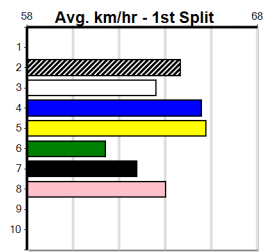

WANNON FUNCTION CENTRE (275+RANK)

Distance: 390m, Race Type: Grade 7, Total Prizemoney: $1,530
1st: $1,000, 2nd: $320, 3rd: $160, 4th: $50

LUCY JANE (2) will find this easier than her most recent racing and she will get plenty of cover from the three early on. CHUCKLE BAY (1) comes here with solid Mt Gambier form and the draw is a big plus. QUEEN SHAKIRA (8) just needs luck early on.

Watchdog Tips: 2 1 8 3 Bet: Win 2

CHUCKLE BAY [7] Solid Mt Gambier form, well drawn, danger $9.00
Owner(s): G Mckenna
Winning Distances: < 300m (0) 300 - 399m (1) 400 - 499m (0) 500 - 599m (0) 600 - 699m (0) > 700m (0)
Winning Weights: 26.3(1)
Box History table and Prize Best Starts Trk/Dts APM

LUCY JANE [7] Drops in class, can pounce on the arm, yes $4.80
Owner(s): S Bruce
Winning Distances: < 300m (0) 300 - 399m (0) 400 - 499m (1) 500 - 599m (0) 600 - 699m (0) > 700m (0)
Winning Weights: 26.1(1)
Box History table and Prize Best Starts Trk/Dts APM

STEP ON AIR [7] Capable but will push wide early, still respect $5.00
Owner(s): C Roberts
Winning Distances: < 300m (0) 300 - 399m (0) 400 - 499m (1) 500 - 599m (0) 600 - 699m (0) > 700m (0)
Winning Weights: 30.2(1)
Box History table and Prize Best Starts Trk/Dts APM

NURSE ROSIE [7] Wide runner underneath is a concern, tested $12.00
Owner(s): J Clarke
Winning Distances: < 300m (0) 300 - 399m (1) 400 - 499m (0) 500 - 599m (0) 600 - 699m (0) > 700m (0)
Winning Weights: 23.3(1)
Box History table and Prize Best Starts Trk/Dts APM

SHE CAN DREAM [7] Front runner, may have to work too hard $4.20
Owner(s): O Cartechini
Winning Distances: < 300m (0) 300 - 399m (1) 400 - 499m (0) 500 - 599m (0) 600 - 699m (0) > 700m (0)
Winning Weights: 25.5(1)
Box History table and Prize Best Starts Trk/Dts APM