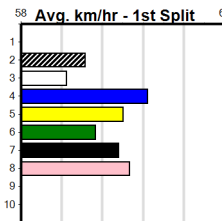

SPORTSBET BET WITH MATES (275+RAN)

Distance: 390m, Race Type: Maiden, Total Prizemoney: $1,530
1st: $1,000, 2nd: $320, 3rd: $160, 4th: $50

1

2:52PM

(VIC time)

ASTON TAFARI (7) led for a long way when placed on debut at Ballarat and he will find this a lot easier. DOWN SOUTH GIRL (4) is an improving type and she will be in the firing line for most of the journey. BLUE TICK STELLA (2) won't be too far away

Watchdog Tips: **7** **4** **2** **8** **Bet:** **Box Quinella 2,4,7 ($10 for 333.33%)**