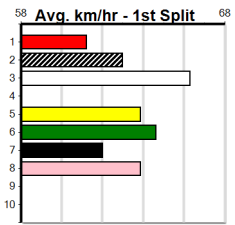

MATKO HIRE (275+RANK)

Distance: 390m, Race Type: Grade 5, Total Prizemoney: $1,530
1st: $1,000, 2nd: $320, 3rd: $160, 4th: $50

6

4:27PM

(VIC time)

SHINY NEW TOY (7) will find this easier than his most recent racing and he should put a space in them mid race. FERNBANK FLYER (1) was a strong 24.51 Bendigo winner and she is drawn to settle close. GOLDEN SCOTCH (2) has a good record here

Watchdog Tips:

7

1

2

3

Bet:

Win 7