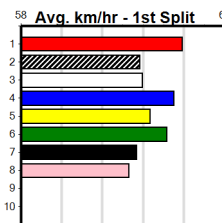

EDWARDS ELECTRICAL (275+RANK)

Distance: 450m, Race Type: Grade 5, Total Prizemoney: \$1,530
1st: \$1,000, 2nd: \$320, 3rd: \$160, 4th: \$50

8

5:06PM

(VIC time)

BELLA SUPREME (1) was never headed in her handy 25.80 win here and she is drawn to repeat the dose. MOONLIGHT SID (5) needs luck early but he is a powerful type and he can weave his way through a field. BEBOP GIBLET (4) has a good record here