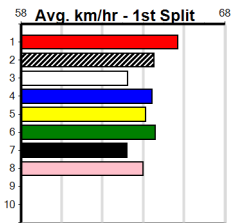

WOOD MOTORCYCLE & MOWER (275+RA)

Distance: 390m, Race Type: Grade 5, Total Prizemoney: \$1,530
1st: \$1,000, 2nd: \$320, 3rd: \$160, 4th: \$50

11

6:00PM

(VIC time)

SINGLE FLICKER (2) regained some confidence when placed at Shepparton and he can go one better today. KEN MASTERS (7) has a solid record here and he can work into the mix mid race. CAESAR'S PALACE (8) is a strong type.