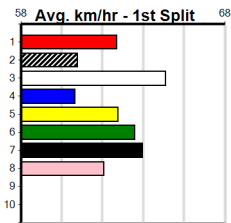

SPORTSBET SAME RACE MULTI (275+RA)

Distance: 390m, Race Type: Grade 5, Total Prizemoney: \$1,530
1st: \$1,000, 2nd: \$320, 3rd: \$160, 4th: \$50

12

6:20PM

(VIC time)

MISSILE MAGGIE (1) returned to form with a strong 22.55 win here and she is drawn to make every post a winner. MILKMAN NEIL (3) has a good record here and he will pressure the red throughout. PI GRANGE (5) just needs room early on.