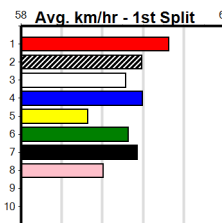

GREYHOUND ADOPTION PROGRAM (275)

Distance: 450m, Race Type: Mixed 6/7, Total Prizemoney: \$1,530
1st: \$1,000, 2nd: \$320, 3rd: \$160, 4th: \$50

5

4:09PM

(VIC time)

MIAMI TICKET (7) was a solid 24.48 Bendigo winner and a similar runner today can see him feature again. TESSA DENMARK (6) was a strong 22.73 winner here and she just needs some luck in running. SAINT MADIX (2) won't be too far away