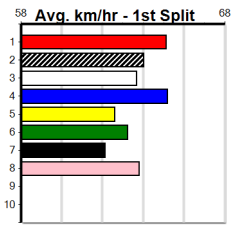

BROAD TREE CARE (275+RANK)

Distance: 390m, Race Type: Grade 5, Total Prizemoney: \$1,530
1st: \$1,000, 2nd: \$320, 3rd: \$160, 4th: \$50

10

5:45PM

(VIC time)

PAPER SHREDDER (3) was a cracking 22.18 winner here two runs back and he should prove too zippy once again. CAR WASH CHAOS (5) is better than his past three runs and he can settle on the speed. HUGGY WUGGY (6) can run a cheeky race