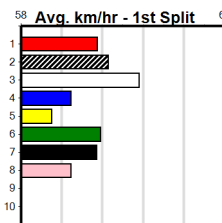

MACEY'S BISTRO (275+RANK)

Distance: 390m, Race Type: Maiden, Total Prizemoney: \$1,530

1st: \$1,000, 2nd: \$320, 3rd: \$160, 4th: \$50

2

3:07PM

(VIC time)

CUDGEE'S WREN (3) was far from disgraced when placed here two runs back and she can go one better today. RIVER PLAY (7) looks to be improving and should be in the finish in this easier race.