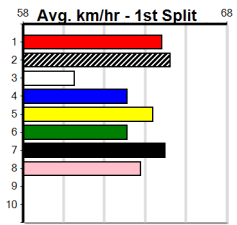

WANNON FUNCTION CENTRE (275+RANK)

Distance: 390m, Race Type: Grade 7, Total Prizemoney: $1,530
1st: $1,000, 2nd: $320, 3rd: $160, 4th: $50

4

3:42PM

(VIC time)

PANDA BELLA (5) showed plenty of promise in her first prep and she is expected to race well fresh.
MENTION (8) was never headed here last time and she will be in the firing line throughout once again.
FORGOTTEN TIME (2) has solid claims.

Watchdog Tips: **5** **8** **2** **3** **Bet:** **Box Quinella 2,5,8 ($10 for 333.33%)**