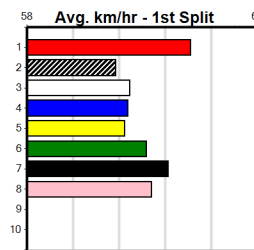

CASSIGN DESIGN (275+RANK)

Distance: 450m, Race Type: Grade 5, Total Prizemoney: $1,530
1st: $1,000, 2nd: $320, 3rd: $160, 4th: $50

7

4:45PM

(VIC time)

BIG BOY ANDRE (8) was a strong 25.58 winner here recently and he looks very well graded again. FRANKLY FEVER (6) is racing with confidence and he can settle on the speed. SAINT JADE (7) is a more than capable type.

Watchdog Tips: **8** **6** **7** **4** **Bet:** **Box Quinella 4,6,7,8 ($10 for 166.67%)**

1

SWIRLING MISS [5] **Front runner, pushes up the track, tested** **$10.00**

BK **Bitch** **Jan-21** **Sire: ZAMBORA BROCKIE** **Dam: SISCO SIZZLE** **Trainer: Allan Brookes (Koroit)**

Owner(s): MANY WINNERS (SYN), A Brookes, P Keane, G Dix, G Thomson, B Keane

Winning Distances: < 300m (0) 300 - 399m (3) 400 - 499m (4) 500 - 599m (0) 600 - 699m (0) > 700m (0)

Winning Weights: 23.5(1) 24.4(1) 24.7(2) 24.8(1) 24.9(1) 25.1(1)

Pos	Dist	Wgt	Track	Date	Time	BOB	Margin	1st/2nd (Time)	PIR	Checked	Comment	WR	Split 1	S/P	Grade
5th (3)	25.2	400	MTG	R6	28-Dec-23	23.73	23.06	2.25L ASTON PISTON (23.56)					10.80	$9.00	RW
5th (2)	25.4	400	MTG	R6	04-Jan-24	23.75	23.03	6.50L CADILLAC ROCKS (23.30)					11.08	$5.00	RW
7th (5)	25.1	390	WBL	R11	04-Mar-24	23.02	22.36	6.50L SAINT MICK (22.58)	M/36				8.67	$19.60	5
6th (6)	24.6	390	WBL	R11	11-Mar-24	23.42	22.17	12.00 PYRENEES BLAZER (22.62)	M/78				9.21	$31.70	5
8th (6)	25.1	390	WBL	R12	27-May-24	22.97	22.17	7.00L ORSON KING (22.50)	M/68				8.99	$5.70	5
5th (7)	25.1	390	WBL	R12	03-Jun-24	23.12	22.23	7.50L JUICE (22.63)	M/34				8.99	$16.20	5
4th (7)	25.0	390	WBL	R5	10-Jun-24	23.02	22.18	7.00L ORSON KING (22.56)	M/35				8.97	$8.00	5
3rd (8)	24.8	390	WBL	R12	17-Jun-24	22.97	22.51	2.25L MILKMAN NEIL (22.81)	M/13				8.75	$8.90	5

Last 3 wins NOT included above

1st (2)	25.1	390	WBL	R4	25-Sep-23	22.56	22.26	0.75L HATCHET HARRY (22.61)	M/11		SW		8.67	$15.90	5
1st (8)	24.9	400	MTG	R6	23-Nov-23	23.30	23.01	5.50L WICKHAM (23.68)					10.86	$4.40	RW
1st (1)	24.8	400	MTG	R5	30-Nov-23	23.28	23.02	1.75L ZAMBORA SAM (23.40)	0		SAMP		10.75	$2.00	RW

Box History

Box	1st	2nd	3rd	4th	5th	6th	7th	8th
1	1	1	1	1	1	1	1	1
2	2	1	1	3	1	1		
3	3	1		2			1	1
4	1	1	1	1	1	1	2	
5	1	1	1				1	1
6	1				1	1		2
7	1			1	1	1		
8	1	1	1				1	1

Prize Best Starts Trk/Dts APM $5970.00 NBT 40-7-1-5 3-0-0-1 756