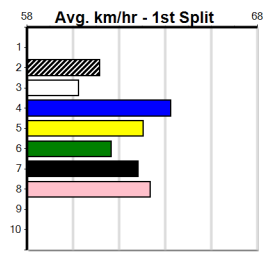

SPORTSBET BET WITH MATES (275+RANK)

1

2:52PM

(VIC time)

Distance: 390m, Race Type: Maiden, Total Prizemoney: $1,530
1st: $1,000, 2nd: $320, 3rd: $160, 4th: $50

ASTON TAFARI (7) led for a long way when placed on debut at Ballarat and he will find this a lot easier. DOWN SOUTH GIRL (4) is an improving type and she will be in the firing line for most of the journey. BLUE TICK STELLA (2) won't be too far away

Watchdog Tips: **7** **4** **2** **8** **Bet:** Box Quinella 2,4,7 ($10 for 333.33%)

Form	Box	Wgt	Dist	Track	Date	Time	BON	Margin	1st/2nd (Time)	PIR	Checked	Comment	WR	Split 1	S/P	Grade

1

CHOJI AKIMICHI [M] **$16.00**
Well beaten to date, needs more time, tested
BK Dog Sep-22 Sire: FERAL FRANKY Dam: LADY PANDORA
Owner(s): A Blake Trainer: Mary Blake (White Hills)
Winning Distances: < 300m (0) 300 - 399m (0) 400 - 499m (0) 500 - 599m (0) 600 - 699m (0) > 700m (0)
Winning Weights:
6th (7) 38.7 400 MTG R1 16-Jun-24 24.17 22.83 12.00 LEKTRA DAMIAN (23.37) 11.39 $6.50 M
4th (5) 38.9 305 MTG R2 20-Jun-24 18.43 18.03 6.00L SOPHIE'S BEAST (18.03) 6.07 $4.60 M
Last 3 wins NOT included above

Box History

Bx	1st	2nd	3rd	4th	5th	6th	7th	8th
1								
2								
3								
4								
5					1			
6								
7						1		
8								

Prize Best	$120.00
Starts	FSH 2-0-0-0
Trk/Dts	0-0-0-0
APM	120

2

BLUE TICK STELLA [M] **$7.50**
Placed in four of 12, solid muster, can threaten
BK Bitch May-22 Sire: FERNANDO BALE Dam: VEGAS TICKET
Owner(s): J Chilcott Trainer: Aaron Blake (North Bendigo)
Winning Distances: < 300m (0) 300 - 399m (0) 400 - 499m (0) 500 - 599m (0) 600 - 699m (0) > 700m (0)
Winning Weights:
7th (4) 26.1 500 BEN R3 11-May-24 29.60 28.13 11.00 AS YOU WERE (28.89) M/788 . . . W 7.08 $78.50 M
3rd (3) 25.9 390 WBL R2 20-May-24 22.87 22.43 4.75L ASTON ADVANCE (22.53) M/64 . . . . 9.12 $53.30 M
3rd (5) 26.5 400 MTG R1 23-May-24 23.72 23.17 4.25L ASTON FIONA (23.41) 0 . . . . 11.35 $4.00 M
3rd (8) 26.8 400 MTG R2 30-May-24 24.31 23.60 3.5L SUDOKU JADE (24.07) . . . . 11.49 $3.20 M
5th (5) 27.0 400 MTG R2 02-Jun-24 24.43 22.82 4.50L IDENTIFY AS (24.11) . . . . 11.01 $4.80 M
7th (6) 27.2 500 BEN R3 08-Jun-24 29.53 28.58 5.00L RUNNING BLIND (29.19) M/788 . . . . 7.05 $11.80 M
5th (8) 27.3 400 MTG R1 16-Jun-24 23.92 22.83 8.00L LEKTRA DAMIAN (23.37) . . . . 11.19 $7.50 M
2nd (8) 27.3 425 BEN R1 19-Jun-24 24.69 24.13 4.50L KRAKEN TILLY (24.38) Q/233 . . . . 6.79 $38.30 T3-M
Last 3 wins NOT included above

Box History

Bx	1st	2nd	3rd	4th	5th	6th	7th	8th
1								
2							1	
3		1					1	
4							1	
5		1		1				
6				1		1		
7				1				
8	1	1	1	1				

Prize Best	$770.00
Starts	NBT 12-0-1-3
Trk/Dts	1-0-0-1
APM	738

3

PAW DANDY (NSW)[M] **$12.00**
Yet to make an impact, needs to show more
BD Bitch Jul-22 Sire: FERNANDO BALE Dam: DYNA KELLY
Owner(s): B Wheeler Trainer: Deborah Coleman (Lara)
Winning Distances: < 300m (0) 300 - 399m (0) 400 - 499m (0) 500 - 599m (0) 600 - 699m (0) > 700m (0)
Winning Weights:
7th (4) 24.4 400 GEL R1 25-May-24 23.64 22.40 13.00 OWNED BY CLOWNS (22.80) M/67 . . . . 8.99 $7.00 M
7th (5) 24.3 350 TRA R1 12-Jun-24 20.92 19.75 12.00 PERCIVAL (20.12) M/77 . . . . 7.14 $38.60 M
7th (2) 24.0 390 WBL R2 17-Jun-24 23.31 22.51 8.50L SHARON'S LASS (22.75) M/87 . . . . 9.34 $13.10 M
Last 3 wins NOT included above

Box History

Bx	1st	2nd	3rd	4th	5th	6th	7th	8th
1								
2							1	
3								
4							1	
5							1	
6								
7								
8								

Prize Best	$0.00
Starts	NBT 3-0-0-0
Trk/Dts	1-0-0-0
APM	0