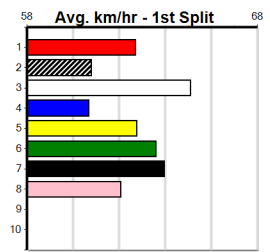

SPORTSBET SAME RACE MULTI (275+RANK)

Distance: 390m, Race Type: Grade 5, Total Prizemoney: $1,530
1st: $1,000, 2nd: $320, 3rd: $160, 4th: $50

MISSILE MAGGIE (1) returned to form with a strong 22.55 win here and she is drawn to make every post a winner. MILKMAN NEIL (3) has a good record here and he will pressure the red throughout. PI GRANGE (5) just needs room early on.

Watchdog Tips: 1 3 5 8 Bet: Win 1

Form Box Wgt Dist Track Date Time BON Margin 1st/2nd (Time) PIR Checked Comment W/R Split 1 S/P Grade
MISSILE MAGGIE [5] Strong winner last time, well drawn, go close $2.60
Owner(s): P Keane
Winning Distances: < 300m (0) 300 - 399m (2) 400 - 499m (1) 500 - 599m (0) 600 - 699m (0) > 700m (0)
Box History table and Prize Best Starts Trk/Dts APM

PANDORA'S RAPTOR [5] Placed in two of six here, place hope again $10.00
Owner(s): J Formosa
Winning Distances: < 300m (0) 300 - 399m (0) 400 - 499m (8) 500 - 599m (1) 600 - 699m (0) > 700m (0)
Box History table and Prize Best Starts Trk/Dts APM

MILKMAN NEIL [5] Returned to form last time, danger if steps $3.60
Owner(s): A Rippon
Winning Distances: < 300m (0) 300 - 399m (6) 400 - 499m (4) 500 - 599m (0) 600 - 699m (0) > 700m (0)
Box History table and Prize Best Starts Trk/Dts APM

JAGGER'S LADY [5] One paced these days, needs the leaders to bunch $12.00
Owner(s): J Formosa
Winning Distances: < 300m (0) 300 - 399m (4) 400 - 499m (4) 500 - 599m (1) 600 - 699m (0) > 700m (0)
Box History table and Prize Best Starts Trk/Dts APM

PI GRANGE [5] Hit or miss early, has solid muster, can threaten $9.00
Owner(s): L Vigor
Winning Distances: < 300m (0) 300 - 399m (3) 400 - 499m (2) 500 - 599m (0) 600 - 699m (0) > 700m (0)
Box History table and Prize Best Starts Trk/Dts APM