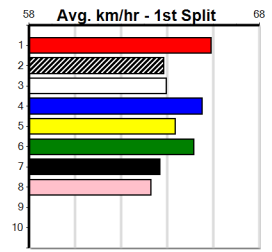

EDWARDS ELECTRICAL (275+RANK)

Distance: 450m, Race Type: Grade 5, Total Prizemoney: $1,530
1st: $1,000, 2nd: $320, 3rd: $160, 4th: $50

BELLA SUPREME (1) was never headed in her handy 25.80 win here and she is drawn to repeat the dose. MOONLIGHT SID (5) needs luck early but he is a powerful type and he can weave his way through a field. BEBOP GIBLET (4) has a good record here

Watchdog Tips: 1 5 4 2 Bet: Win 1

Form Box Wgt Dist Track Date Time BON Margin 1st/2nd (Time) PIR Checked Comment W/R Split 1 S/P Grade
BELLA SUPREME [5] Never headed last time, drawn to lead, yes $2.20
Owner(s): R Gavin
Winning Distances: < 300m (0) 300 - 399m (0) 400 - 499m (3) 500 - 599m (0) 600 - 699m (0) > 700m (0)
Box History table and Prize Best Starts Trk/Dts APM

SMOKIN' ARROW [5] Rarely runs a bad race here, must respect $7.00
Owner(s): WINDY PLAINS (SYN), K Quinn, C Gason
Winning Distances: < 300m (0) 300 - 399m (0) 400 - 499m (7) 500 - 599m (0) 600 - 699m (0) > 700m (0)
Box History table and Prize Best Starts Trk/Dts APM

KILLER BEE CAMMY [5] Needs to lead, steady record here, tough ask $10.00
Owner(s): H Mcadam
Winning Distances: < 300m (0) 300 - 399m (2) 400 - 499m (4) 500 - 599m (0) 600 - 699m (0) > 700m (0)
Box History table and Prize Best Starts Trk/Dts APM

BEBOP GIBLET [5] Excels here, solid muster, can threaten $6.00
Owner(s): V Xuereb
Winning Distances: < 300m (0) 300 - 399m (0) 400 - 499m (4) 500 - 599m (1) 600 - 699m (0) > 700m (0)
Box History table and Prize Best Starts Trk/Dts APM

MOONLIGHT SID [5] Strong type, gets a cart across, danger $6.00
Owner(s): P Franklin
Winning Distances: < 300m (0) 300 - 399m (1) 400 - 499m (3) 500 - 599m (2) 600 - 699m (0) > 700m (0)
Box History table and Prize Best Starts Trk/Dts APM