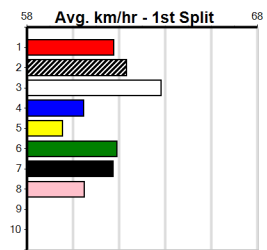

Watchdog Tips: 3 7 1 6 Bet: Box Quinella 1,3,7 (\$10 for 333.33%)

Table with columns: Form Box, Wgt, Dist, Track, Date, Time, BON, Margin, 1st/2nd (Time), PIR, Checked, Comment, W/R, Split 1, S/P, Grade