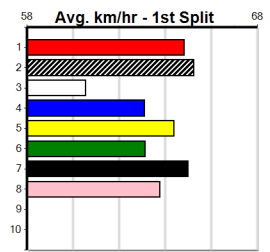

WANNON FUNCTION CENTRE (275+RANK)

4

3:42PM

(VIC time)

Distance: 390m, Race Type: Grade 7, Total Prizemoney: $1,530
1st: $1,000, 2nd: $320, 3rd: $160, 4th: $50

PANDA BELLA (5) showed plenty of promise in her first prep and she is expected to race well fresh.
MENTION (8) was never headed here last time and she will be in the firing line throughout once again.
FORGOTTEN TIME (2) has solid claims.

Watchdog Tips: **5** **8** **2** **3** **Bet:** **Box Quinella 2,5,8 ($10 for 333.33%)**

1

ASTON CORTES [7] **Steady since his debut win, place preferred** **$7.50**

BK Dog Mar-22 Sire: FERNANDO BALE Dam: ASTON PERIGNON Trainer: Glenn Campbell (Anakie)

Owner(s): R Borda

Winning Distances: < 300m (0) 300 - 399m (0) 400 - 499m (1) 500 - 599m (0) 600 - 699m (0) > 700m (0)

Winning Weights: 31.2(1)

1st	2nd	3rd	4th	5th	6th	7th	8th	9th	10th	11th	12th	13th	14th	15th	16th	17th	18th	19th	20th			
1st (7)	31.2	410	HOR	R2	14-May-24	23.90	23.14	0.75L	DECODED (23.94)	Q/11										10.39	$16.90	M
8th (4)	31.5	390	SHP	R1	20-May-24	23.10	22.02	15.00	MYRNIONG STORM (22.09)	S/68										8.90	$14.50	X67
7th (8)	30.6	390	WBL	R3	27-May-24	22.81	22.17	9.50L	WESTERN BALE (22.17)	S/66										8.96	$4.20	7

Last 3 wins NOT included above

Box History

Bx	1st	2nd	3rd	4th	5th	6th	7th	8th
1								
2								
3								
4								1
5								
6								
7	1							
8								1

Prize Best $1680.00 NBT
Starts 3-1-0-0
Trk/Dts 1-0-0-0
APM 1344

2

FORGOTTEN TIME [7] **Better than form, has early speed, can threaten** **$6.00**

BK Bitch Jul-21 Sire: BERNARDO Dam: GOLDEN CHARM Trainer: Michael Bowerman (Raglan)

Owner(s): TWO BOWERMANS (SYN), M Bowerman, A Bowerman

Winning Distances: < 300m (0) 300 - 399m (1) 400 - 499m (0) 500 - 599m (0) 600 - 699m (0) > 700m (0)

Winning Weights: 25.1(1)

3rd	4th	5th	6th	7th	8th	9th	10th	11th	12th	13th	14th	15th	16th	17th	18th	19th	20th					
3rd (1)	25.0	410	HOR	R2	03-Dec-23	23.69	23.15	4.75L	CANYA EXPLODE (23.36)	Q/12										10.37	$6.60	M
6th (6)	25.0	410	HOR	R1	11-Dec-23	24.22	23.21	9.50L	FACETIOUS (23.58)	M/77										11.08	$6.20	M
1st (5)	25.1	390	WBL	R1	18-Dec-23	22.77	22.37	4.50L	YAGOONA BALE (23.08)	M/11										8.82	$2.80	M
7th (5)	25.2	390	BAL	R1	23-Dec-23	23.17	22.05	9.00L	SPECIAL FAITH (22.57)	M/67										9.12	$8.10	7
4th (1)	24.2	390	WBL	R3	29-Apr-24	22.86	22.39	3.25L	XABRINA BALE (22.65)	M/13										8.79	$3.20	7
4th (7)	24.3	425	BEN	R3	08-May-24	24.80	23.97	5.50L	SPIT THE CHIPS (24.42)	M/114										6.66	$39.50	T3-7
5th (1)	25.2	390	WBL	R3	17-Jun-24	22.98	22.51	5.50L	STEP ON AIR (22.61)	M/46										8.81	$3.80	7

Last 3 wins NOT included above

Box History

Bx	1st	2nd	3rd	4th	5th	6th	7th	8th
1								
2								
3								
4								
5	1							1
6								
7								
8								

Prize Best $1360.00 NBT
Starts 22.77(5)-18/12/23
Trk/Dts 7-1-0-1
APM 332