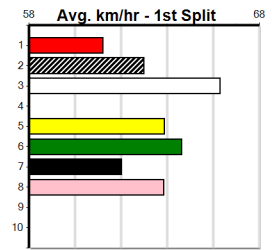

MATKO HIRE (275+RANK)

Distance: 390m, Race Type: Grade 5, Total Prizemoney: $1,530
1st: $1,000, 2nd: $320, 3rd: $160, 4th: $50

SHINY NEW TOY (7) will find this easier than his most recent racing and he should put a space in them mid race. FERNBANK FLYER (1) was a strong 24.51 Bendigo winner and she is drawn to settle close. GOLDEN SCOTCH (2) has a good record here

Watchdog Tips: 7 1 2 3 Bet: Win 7

FERNBANK FLYER [5] Strong winner two runs back, main danger $4.50
Owner(s): B Robertson -leech
Winning Distances: < 300m (0) 300 - 399m (4) 400 - 499m (4) 500 - 599m (0) 600 - 699m (0) > 700m (0)
Box History table and Prize Best Starts table included.

GOLDEN SCOTCH [5] Good record here, solid muster, can threaten $6.00
Owner(s): L Fisher
Winning Distances: < 300m (0) 300 - 399m (2) 400 - 499m (1) 500 - 599m (0) 600 - 699m (0) > 700m (0)
Box History table and Prize Best Starts table included.

FOXY FAUN [5] Can come out running at times, keep safe $7.00
Owner(s): CCL (SYN), C Jackson, C Taylor, L Taylor
Winning Distances: < 300m (0) 300 - 399m (2) 400 - 499m (1) 500 - 599m (0) 600 - 699m (0) > 700m (0)
Box History table and Prize Best Starts table included.

PAW SOME SHADE (SA)[5] *** SCRATCHED *** $10.00
Owner(s): Newman Green (SYN), J Newman, D Green
Winning Distances: < 300m (0) 300 - 399m (1) 400 - 499m (6) 500 - 599m (0) 600 - 699m (0) > 700m (0)
Box History table and Prize Best Starts table included.

CAPTAIN BENDER (SA)[5] Poor strike rate here, needs to lead, tough ask $12.00
Owner(s): CARISMA (SYN), R Gavin, K Gavin
Winning Distances: < 300m (0) 300 - 399m (1) 400 - 499m (5) 500 - 599m (0) 600 - 699m (0) > 700m (0)
Box History table and Prize Best Starts table included.