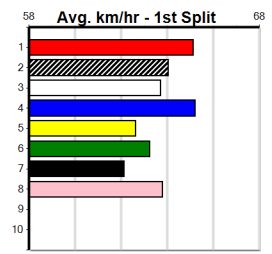

BROAD TREE CARE (275+RANK)

Distance: 390m, Race Type: Grade 5, Total Prizemoney: $1,530
1st: $1,000, 2nd: $320, 3rd: $160, 4th: $50

PAPER SHREDDER (3) was a cracking 22.18 winner here two runs back and he should prove too zippy once again. CAR WASH CHAOS (5) is better than his past three runs and he can settle on the speed. HUGGY WUGGY (6) can run a cheeky race

Watchdog Tips: 3 5 6 2 Bet: Win 3

ASTON INDY [5] Hit or miss early, may get crowded, place $6.50
Owner(s): R Borda
Winning Distances: < 300m (0) 300 - 399m (2) 400 - 499m (2) 500 - 599m (0) 600 - 699m (0) > 700m (0)
Winning Weights: 25.1(2) 25.2(1) 25.5(1)
Box History table and Prize Best Starts Trk/Dts APM

LITTLE BREW [5] Racing well, can find the rail early, respect $7.00
Owner(s): R Brewer
Winning Distances: < 300m (0) 300 - 399m (4) 400 - 499m (0) 500 - 599m (0) 600 - 699m (0) > 700m (0)
Winning Weights: 26.5(1) 26.8(1) 26.9(1) 27.1(1)
Box History table and Prize Best Starts Trk/Dts APM

PAPER SHREDDER [5] Cracking 22.18 winner here, hard to reel in $2.80
Owner(s): C Brennan
Winning Distances: < 300m (0) 300 - 399m (3) 400 - 499m (0) 500 - 599m (0) 600 - 699m (0) > 700m (0)
Winning Weights: 31.2(1) 31.4(1) 31.5(1)
Box History table and Prize Best Starts Trk/Dts APM

BELAIR BEE [5] Steady trial effort here recently, prefer others $14.00
Owner(s): G Wickham
Winning Distances: < 300m (0) 300 - 399m (1) 400 - 499m (2) 500 - 599m (0) 600 - 699m (0) > 700m (0)
Winning Weights: 26.0(1) 26.1(2)
Box History table and Prize Best Starts Trk/Dts APM

CAR WASH CHAOS [5] No luck in his past three, can atone, danger $8.00
Owner(s): J Ferguson
Winning Distances: < 300m (0) 300 - 399m (3) 400 - 499m (0) 500 - 599m (0) 600 - 699m (0) > 700m (0)
Winning Weights: 27.9(1) 28.2(1) 28.4(1)
Box History table and Prize Best Starts Trk/Dts APM