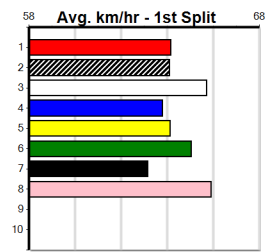

PADDY WANTS PATS (275+RANK)

Distance: 390m, Race Type: Grade 6, Total Prizemoney: $1,530
1st: $1,000, 2nd: $320, 3rd: $160, 4th: $50

INTERSTATE GIRL (3) was never headed in her handy 22.24 Shepparton win and she looks very well graded in this event. OUR ILLUSIONIST (1) has been consistent to date and he is drawn to get all the breaks. FUNKY FAUN (2) can run a cheeky race

Watchdog Tips: 3 1 2 6 Bet: Win 3

OUR ILLUSIONIST [6] Consistent type, has the good draw, danger $3.60
BK Dog Feb-22 Sire: HOUDINI BOY Dam: ELUSIVE ANAKE
Owner(s): Ablett Simons (SYN), D Ablett, R Simons
Trainer: Mark Johnson (Ross Creek)

FUNKY FAUN [6] Can come out running at times, threat $12.00
DKBD Bitch Aug-21 Sire: HARD STYLE RICO Dam: FAUN FLAME
Owner(s): CCL (SYN), C Jackson, C Taylor, L Taylor
Trainer: Cameron Taylor (Neilborough)

INTERSTATE GIRL (NSW)[6] Never headed two runs back, hard to hold out $2.20
BK Bitch May-22 Sire: SUPERIOR PANAMA Dam: REALLY UNREAL
Owner(s): N Powell
Trainer: Jason Sharp (Lara)

STEP ON AIR [6] Needs to lead, pushes up the track, prefer others $7.50
BD Dog Mar-22 Sire: TOMMY SHELBY Dam: ART NOVEAU
Owner(s): C Roberts
Trainer: Catherine Roberts (Terang)

GO GO DAISY [6] Wide runner underneath is a worry, outclassed $21.00
BKW Bitch Jul-21 Sire: SUPERIOR PANAMA Dam: ZIPPING LASS
Owner(s): V Millington
Trainer: Victor Millington (Great Western)

1

2

3

4

5