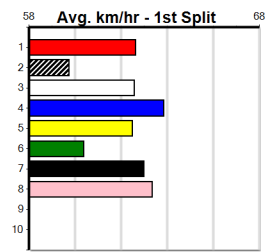

FIND US ON FACEBOOK (275+RANK)

Distance: 390m, Race Type: Grade 7, Total Prizemoney: $1,530
1st: $1,000, 2nd: $320, 3rd: $160, 4th: $50

MORAINIE MILEY (8) will find this easier than her most recent racing and she has been placed in two of four from this draw. HAVANA BLUEBIRD (7) was far from disgraced at Bendigo last time and she will continue to improve. HARTLAND DUKE (5) has claims

Watchdog Tips: 8 7 5 4 Bet: Win 8

AVERAGE JOE [7] Well beaten in both runs here, tough ask $16.00
BK Dog Mar-22 Sire: WALK HARD Dam: MRS. SHARP
Owner(s): J Sharp
Trainer: Jason Sharp (Lara)
Winning Distances: < 300m (0) 300 - 399m (0) 400 - 499m (1) 500 - 599m (0) 600 - 699m (0) > 700m (0)
Winning Weights: 31.2(1)
Box History table and Prize Best Starts table included.

AIRBORNE SHAUN (NSW)[7] Resuming, only win came in steady time, no $12.00
WBK Dog Aug-21 Sire: MEPUNGA BLAZER Dam: ZULU WALK
Owner(s): Powerbrokers (SYN), T Monaghan, A Appleby, b Mcmenaman, T Vanorsouw, D Connor, J Webste
Trainer: Travis Monaghan (Blakeville)
Winning Distances: < 300m (0) 300 - 399m (1) 400 - 499m (0) 500 - 599m (0) 600 - 699m (0) > 700m (0)
Winning Weights: 28.0(1)
Box History table and Prize Best Starts table included.

TESTED [7] Handy effort two runs back, can run a drum $6.00
BK Bitch Nov-21 Sire: SHIMA SHINE Dam: LULUMON
Owner(s): P Keane
Trainer: Peter Keane (Koroit)
Winning Distances: < 300m (0) 300 - 399m (0) 400 - 499m (1) 500 - 599m (0) 600 - 699m (0) > 700m (0)
Winning Weights: 29.3(1)
Box History table and Prize Best Starts table included.

SOHO BUSTLIN' BY [7] Tough draw but can show early speed, respect $7.50
BD Dog Aug-21 Sire: WHISKEY RIOT Dam: CRUISING BY
Owner(s): S O'brien
Trainer: Michael Davison (Talbot)
Winning Distances: < 300m (0) 300 - 399m (1) 400 - 499m (0) 500 - 599m (0) 600 - 699m (0) > 700m (0)
Winning Weights: 31.9(1)
Box History table and Prize Best Starts table included.

HARTLAND DUKE [7] Impressive in his past two, can threaten $4.60
BK Dog Mar-22 Sire: ASTON DUKE Dam: TREY SMIDGE
Owner(s): B Evans
Trainer: Jason Formosa (Heathcote)
Winning Distances: < 300m (0) 300 - 399m (1) 400 - 499m (0) 500 - 599m (0) 600 - 699m (0) > 700m (0)
Winning Weights: 33.9(1)
Box History table and Prize Best Starts table included.