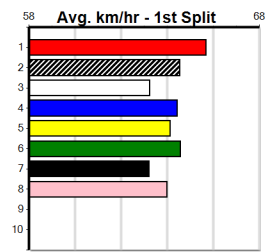

WOOD MOTORCYCLE & MOWER (275+RANK)

Distance: 390m, Race Type: Grade 5, Total Prizemoney: $1,530
1st: $1,000, 2nd: $320, 3rd: $160, 4th: $50

SINGLE FLICKER (2) regained some confidence when placed at Shepparton and he can go one better today. KEN MASTERS (7) has a solid record here and he can work into the mix mid race. CAESAR'S PALACE (8) is a strong type.

Watchdog Tips: 2 7 8 1 Bet: Win 2

LEE LEE CABANG [5] No luck of late, goes well here, keep safe $7.50
BE Bitch Feb-21 Sire: BERNARDO Dam: STARS AND LIGHTS
Owner(s): R Gavin
Trainer: Kevin Gavin (Killarney)
Winning Distances: < 300m (0) 300 - 399m (6) 400 - 499m (1) 500 - 599m (0) 600 - 699m (0) > 700m (0)
Winning Weights: 28.3(1) 28.5(1) 28.8(1) 29.0(1) 29.1(1) 29.2(1) 30.2(1)
Box History table and Prize Best Starts table included.

SINGLE FLICKER [5] Regained some confidence last time, go close $3.40
RBD Dog Aug-21 Sire: HARD STYLE RICO Dam: FAUN FLAME
Owner(s): Big Three (SYN), M Dennis, B Wright, M Bolger
Trainer: Carol Jackson (Neilborough)
Winning Distances: < 300m (0) 300 - 399m (2) 400 - 499m (1) 500 - 599m (0) 600 - 699m (0) > 700m (0)
Winning Weights: 35.6(2) 36.1(1)
Box History table and Prize Best Starts table included.

INDY DELTA [5] Can miss the kick, may get crowded, tested $10.00
BE Bitch Apr-21 Sire: SHIMA SHINE Dam: AEROPLANE INDY
Owner(s): S Baulch
Trainer: Rachel Baulch (Mortlake)
Winning Distances: < 300m (0) 300 - 399m (3) 400 - 499m (1) 500 - 599m (0) 600 - 699m (0) > 700m (0)
Winning Weights: 28.8(3) 29.3(1)
Box History table and Prize Best Starts table included.

BUGS [5] Back in form but this is harder, place claims $8.00
BK Dog Apr-20 Sire: MEPUNGA BLAZER Dam: ALL OVER
Owner(s): J Formosa
Trainer: Jason Formosa (Heathcote)
Winning Distances: < 300m (0) 300 - 399m (17) 400 - 499m (0) 500 - 599m (0) 600 - 699m (0) > 700m (0)
Winning Weights: 30.1(1) 30.4(1) 30.6(1) 30.9(1) 31.0(1) 31.1(1) 31.3(2) 31.4(1) 31.5(2) 31.6(1) 31.7(1) 31.9(1) 32.6(1)
Box History table and Prize Best Starts table included.

KOUTAKI [5] Tough draw, lacking confidence, next time $12.00
BE Dog Dec-20 Sire: BERNARDO Dam: SOMEDAY LADY
Owner(s): M Roberts
Trainer: Christian Roberts (Terang)
Winning Distances: < 300m (0) 300 - 399m (5) 400 - 499m (0) 500 - 599m (0) 600 - 699m (0) > 700m (0)
Winning Weights: 31.3(1) 31.6(1) 31.8(1) 31.9(1) 33.4(1)
Box History table and Prize Best Starts table included.