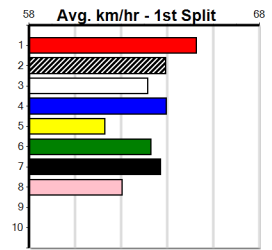

GREYHOUND ADOPTION PROGRAM

Distance: 450m, Race Type: Mixed 6/7, Total Prizemoney: $1,530
1st: $1,000, 2nd: $320, 3rd: $160, 4th: $50

MIAMI TICKET (7) was a solid 24.48 Bendigo winner and a similar runner today can see him feature again. TESSA DENMARK (6) was a strong 22.73 winner here and she just needs some luck in running. SAINT MADIX (2) won't be too far away

Watchdog Tips: 7 6 2 1 Bet: Win 7

KIYENG [7] Placed in two of four here, must keep safe $3.60
BK Bitch Jul-21 Sire: BERNARDO Dam: GOLDEN CHARM
Owner(s): TWO BOWERMANS (SYN), M Bowerman, A Bowerman
Trainer: Michael Bowerman (Raglan)
Winning Distances: < 300m (0) 300 - 399m (1) 400 - 499m (0) 500 - 599m (0) 600 - 699m (0) > 700m (0)
Winning Weights: 26.2(1)
Box History table and Prize Best Starts table included.

SAINT MADIX [6] Rarely wins but he does have talent, can threaten $7.50
BK Dog Jan-21 Sire: ASTON KIMETTO Dam: MISS LAVA
Owner(s): P Byrne
Trainer: Peter Byrne (Koroit)
Winning Distances: < 300m (0) 300 - 399m (0) 400 - 499m (2) 500 - 599m (0) 600 - 699m (0) > 700m (0)
Winning Weights: 35.5(1) 35.8(1)
Box History table and Prize Best Starts table included.

FLYING HOT [6] Down on confidence, can push wide, finds bother $10.00
BK Dog Oct-21 Sire: MY REDEEMER Dam: MISS CAITLYN
Owner(s): M Roberts
Trainer: Christian Roberts (Terang)
Winning Distances: < 300m (0) 300 - 399m (0) 400 - 499m (1) 500 - 599m (1) 600 - 699m (0) > 700m (0)
Winning Weights: 32.6(1) 33.4(1)
Box History table and Prize Best Starts table included.

ASTON PACE [6] One paced, gets buried back, prefer others $9.00
WBE Bitch Jan-22 Sire: FERNANDO BALE Dam: ZOOM OUT
Owner(s): R Borda
Trainer: Rita Gatt (Bannockburn)
Winning Distances: < 300m (0) 300 - 399m (1) 400 - 499m (1) 500 - 599m (0) 600 - 699m (0) > 700m (0)
Winning Weights: 26.1(1) 26.5(1)
Box History table and Prize Best Starts table included.

TOMMY FROM MARS [6] Likely to find early bother, prefer to watch $10.00
BD Dog May-22 Sire: TOMMY SHELBY Dam: OSAKALAKA
Owner(s): Vi Alskar Hundar (SYN), A Lie, J Sharp
Trainer: Jason Sharp (Lara)
Winning Distances: < 300m (0) 300 - 399m (1) 400 - 499m (1) 500 - 599m (0) 600 - 699m (0) > 700m (0)
Winning Weights: 31.1(1) 31.2(1)
Box History table and Prize Best Starts table included.