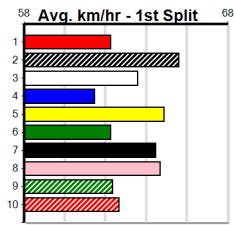

LATROBE VALLEY CUP HT2 (250+ RANK)

Distance: 395m, Race Type: S/E Heat, Total Prizemoney: $1,530
1st: $1,000, 2nd: $320, 3rd: $160, 4th: $50

6

3:42PM

(VIC time)

BLUEY LA LA (7) has recorded good wins in 2 of his last 4 starts and he may only need to step cleanly to salute again here. BLUE TICK NELSON (3) has been racing well in recent times and he has the early speed to challenge in this.

Watchdog Tips:

7

3

2

4

Bet:

Win 7