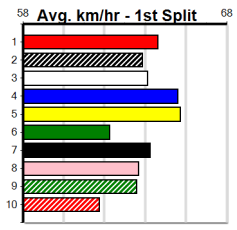

LATROBE VALLEY CUP HT5 (250+ RANK)

Distance: 395m, Race Type: S/E Heat, Total Prizemoney: $1,530
1st: $1,000, 2nd: $320, 3rd: $160, 4th: $50

ART'S INFERNO (1) is drawn to race on the speed throughout in this and he could get a much deserved victory after 7 placings from 13 tries since his last win. HANDSOME JACK (5) has the speed to overcome his tricky draw and looks like the danger.

Watchdog Tips:

1

5

4

3

Bet:

Win 1

Main race card table with columns for Form, Box, Weight, Dist, Track, Date, Time, BON, Margin, 1st/2nd (Time), PIR, Checked, Comment, W/R, Split 1, S/P, Grade. Includes race details for ARTS INFERNO, VIKING, ZIP UP ANDY, SOLEUS, HANDSOME JACK, LONG WAY HOME, JAYVILLE ZOE, ON THE COIN, NORMAL LIFE, and SUPER FLIRT.