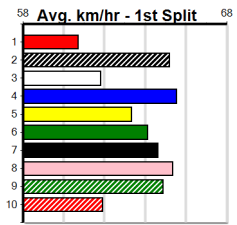

LATROBE VALLEY CUP HT3 (250+ RANK)

Distance: 395m, Race Type: S/E Heat, Total Prizemoney: $1,530
1st: $1,000, 2nd: $320, 3rd: $160, 4th: $50

Watchdog Tips: **2** **8** **5** **4** **Bet:** **Win 2**

1 SQUIGGLY PAPA [5] *Showed speed in good recent wins, keep safe.* **$8.00**

BK D Feb-21 MEPUNGA BLAZER **HEADSPACE**

Trainer: Kathrynne Tabb (Lara)

1st (3)	30.4	450	SHP	R7	30-May-24	25.51	25.51	1.25LRIOT AS ONE (25.59)	M/111	.	.	6.77	$14.30	5
1st (7)	29.9	450	TRA	R8	03-Jun-24	25.80	25.80	2.00LCINTA'S GIFT (25.92)	Q/221	.	.	6.83	$7.40	5
4th (3)	29.8	400	GEL	R10	07-Jun-24	23.26	22.31	8.50LBLACKPOOL BLADE (22.68)	M/54	.	.	8.98	$6.90	5H
5th (4)	30.0	450	TRA	R12	12-Jun-24	25.99	25.02	3.75LHIERARCHY (25.73)	M/855	.	.	6.90	$24.60	5NP

Owner(s): BELLE ZAC AND CHARLIE (SYN), M Tabb, S Tabb

Winning Boxes

1	2	3	4	5	6	7	8
		2		1		2	1
Prize	$10,005.00						
Best	FSTD						
Starts	45-6-5-4						
Trk/Dst	0-0-0-0						
APM	$5600						

2 TROPICANA [5] *Fast all the way win 3 starts back, one to beat.* **$3.20**

BD B Jan-22 FERNANDO BALE **CALL ME BUBBLES**

Trainer: Daniel Pell (Tooleen)

6th (7)	26.0	425	BEN	R10	17-May-24	25.18	23.88	12.00LOUR FABIO (24.36)	M/566	.	.	6.60	$7.00	5
1st (2)	25.7	425	BEN	R3	24-May-24	23.90	23.90	4.00LSIMPLY AWESOME (24.18)	M/111	.	.	6.52	$1.00	5H
5th (5)	26.3	425	BEN	R9	31-May-24	24.51	23.72	4.50LANOTHER NANDO (24.20)	M/555	.	.	6.68	$4.10	5F
7th (1)	26.3	500	BEN	R1	07-Jun-24	28.70	27.68	6.50LSOFIA RIOT (28.26)	S/455	.	.	6.68	$4.30	SH

Owner(s): BEV AND DANIEL (SYN), B Pell, D Pell

Winning Boxes

1	2	3	4	5	6	7	8
2	2	1	1				1
Prize	$20,945.00						
Best	FSH						
Starts	32-7-4-5						
Trk/Dst	0-0-0-0						
APM	$9506						

3 DR. DOT [4] *Much better than her form may suggest, place.* **$12.00**

BK B May-20 BERNARDO **DR. JEZABEL**

Trainer: Emily McMahon (Darriman)

5th (7)	25.7	435	SLE	R8	18-Feb-24	25.04	24.26	8.00LIN THE HUB (24.51)	M/555	.	.	5.59	$22.50	4
6th (1)	26.0	395	TRA	R11	06-Mar-24	22.61	22.15	7.00LWINKING WILLIE (22.15)	S/878	.	.	3.84	$24.50	X45
5th (8)	25.8	435	SLE	R10	10-Mar-24	24.69	24.30	4.00LNIKITA BALE (24.42)	M/655	.	.	5.44	$32.60	5
5th (1)	26.9	350	TRA	R11	12-Jun-24	20.28	19.75	6.00LBRING YOUR BEST (19.88)	M/66	.	.	6.82	$21.00	5

Owner(s): DOCTORS KENNELS (SYN), J McMahon, J Gill

Winning Boxes

1	2	3	4	5	6	7	8
2		1	1		1	1	
Prize	$19,090.00						
Best	22.26						
Starts	54-6-7-10						
Trk/Dst	22-2-4-4						
APM	$3202						

4 BIG TRUCKER (QLD)[5] *Solid all the way winner 4 starts back, threat.* **$5.50**

BK D Nov-21 JAGGER SWAGGER **SLEEK MOMENTUM**

Trainer: Christian Wilk (Tanjil South)

1st (5)	36.2	435	SLE	R11	26-May-24	24.58	24.46	2.25LJUNIOR'S MATE (24.73)	M/111	.	V0	5.23	$9.50	5
8th (5)	35.9	395	TRA	R7	31-May-24	23.27	22.06	12.00LCORTEZ BALE (22.46)	M/276	.	.	3.79	$8.10	X45
5th (4)	36.1	395	TRA	R10	07-Jun-24	22.78	22.20	8.50LMARCO ROSE (22.20)	M/565	.	.	3.81	$10.90	5
4th (4)	36.7	395	TRA	R7	12-Jun-24	22.75	22.45	4.00LHIGH END CASH (22.49)	M/444	.	.	3.78	$12.10	5

Owner(s): K Tucker

Winning Boxes

1	2	3	4	5	6	7	8
1	1	1	1	1	1	1	1
Prize	$14,515.00						
Best	22.29						
Starts	42-6-9-5						
Trk/Dst	16-2-5-1						
APM	$7854