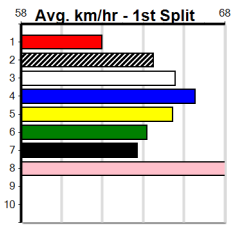

Traralgon

3

2:39PM

(VIC time)

SURFACE CO (250+ RANK)

Distance: 350m, Race Type: Mixed 4/5, Total Prizemoney: \$1,530
1st: \$1,000, 2nd: \$320, 3rd: \$160, 4th: \$50

Watchdog Tips: **5** **3** **7** **1** **Bet:** Trifecta 5/3,7/1,2,3,7 (\$10 - 166.67%)