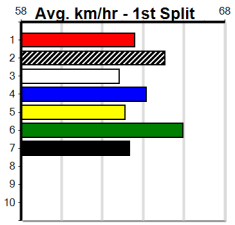

SPORTSBET BET WITH MATES (250+ RAN

Distance: 350m, Race Type: Grade 5, Total Prizemoney: $1,530
1st: $1,000, 2nd: $320, 3rd: $160, 4th: $50

Watchdog Tips: **3** **8** **7** **6** **Bet:** **Win 3**

1 ARABIAN PRINCESS [5] *Comes into calculations from this draw.*
BK B May-21 AUSSIE INFRARED **GOTHAM QUEEN** **$10.00**

Trainer: Sean Lithgow (Devon Meadows)

8th (7)	24.8	400	WGL	R9	16-May-24	23.68	22.71	14.00	LASTON BEAUFORT (22.74)	M/27	. . .	8.54	$22.40	T3-5
4th (2)	25.0	300	HVL	R4	29-May-24	17.54	16.76	6.50	CHANGE (17.09)	S/4	. . .	4.08	$9.90	5
5th (7)	25.1	350	TRA	R10	31-May-24	20.47	19.59	13.00	DAINTREE DAMAGE (19.59)	M/55	. . .	6.74	$62.20	X45
3rd (4)	24.8	350	TRA	R10	10-Jun-24	20.39	19.88	4.75	TAKE THE EDGE (20.07)	M/44	. . .	6.77	$6.60	T3-RW

Owner(s): SMKN (SYN), M Lithgow, D Maynes, K Maynes, N Riseley, E Avdulla

Winning Boxes

1	2	3	4	5	6	7	8
1	1						1
Prize	$6,945.63						
Best	20.38						
Starts	44-3-6-5						
Trk/Dst	23-2-3-5						
APM	$1876						

2 JAX FLASH [5] *Been down the track in recent times, tested here.*
BK D Jan-19 FERNANDO BALE **NAYLA SWIFT** **$15.00**

Trainer: Garry Johnson (Chum Creek)

4th (8)	29.3	390	SHP	R11	25-Apr-24	23.18	22.31	10.00	CAVEMAN (22.49)	M/44	. . .	9.10	$43.40	5
7th (7)	29.5	350	HVL	R7	10-May-24	20.17	19.66	4.00	CLARA STELLA (19.91)	M/4	. . .	6.76	$25.70	T3-5
6th (2)	29.6	350	HVL	R7	17-May-24	20.24	19.45	5.00	MAJESTIC JAY (19.90)	M/7	. . .	6.87	$33.70	T3-5
4th (2)	28.7	350	HVL	R7	07-Jun-24	20.10	19.55	5.00	SONIC CYCLONE (19.76)	M/5	. . .	6.77	$51.20	T3-5

Owner(s): G Johnson

Winning Boxes

1	2	3	4	5	6	7	8
3	4	4	5	1	1	1	2
Prize	$33,190.00						
Best	NBT						
Starts	173-21-12-23						
Trk/Dst	4-0-0-0						
APM	$768						

3 ASIA (NSW)[5] *Met some good ones since win, easier here, yes.*
W B Jun-21 ORSON ALLEN **MAGIC GYPSY** **$4.60**

Trainer: Steve Kaltsis (Shady Creek)

1st (6)	26.5	300	HVL	R11	29-May-24	16.76	16.76	0.50	WHISPER PIE (16.79)	M/3	. . .	4.03	$6.10	6G
7th (1)	26.6	350	HVL	R3	02-Jun-24	20.00	19.24	11.00	SICK AND TIRED (19.24)	S/8	. . .	6.74	$55.40	RWH
6th (1)	26.5	300	HVL	R9	09-Jun-24	17.33	16.75	8.50	SWIFTY GIRL (16.75)	M/4	. . .	4.02	$19.50	RW
5th (6)	26.2	400	WGL	R11	13-Jun-24	23.66	22.90	11.00	HOOKE ON RED (22.96)	M/8	. . .	9.04	$11.30	5

Owner(s): L Malacarne

Winning Boxes

1	2	3	4	5	6	7	8
	1				2		
Prize	$5,230.00						
Best	NBT						
Starts	57-3-3-6						
Trk/Dst	3-0-0-1						
APM	$1952						

4 COMPTON GUMDROPS (SA)[5] *Can show early speed but place looks best.*
BK B Sep-21 MEPUNGA BLAZER **GOLLY GUMDROPS** **$12.00**

Trainer: Joseph Sultana (Trafalgar East)

5th (3)	25.7	350	TRA	R5	04-Mar-24	20.55	19.62	8.00	LUNO PEANUT (20.00)	M/55	. . .	6.88	$8.00	T3-5
3rd (4)	25.7	350	TRA	R4	11-Mar-24	20.55	19.79	6.50	LILLY RUSH (20.12)	M/22	. . .	6.74	$8.20	5
5th (8)	26.6	350	TRA	R3	03-Jun-24	21.01	20.25	9.00	REAL MICKOY (20.40)	M/33	. . .	6.83	$7.00	5
6th (1)	26.5	350	TRA	R4	10-Jun-24	20.75	19.88	11.00	JOLENE BALE (20.04)	S/66	. . .	7.08	$15.20	T3-5

Owner(s): J Sultana

Winning Boxes

1	2	3	4	5	6	7	8
	1		2				1
Prize	$5,180.00						
Best	20.29						
Starts	38-4-4-5						
Trk/Dst	13-1-1-2						
APM	$1224