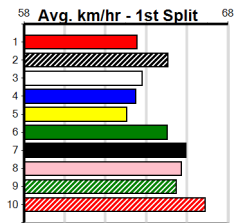

Traralgon

5

3:24PM

(VIC time)

LATROBE VALLEY CUP HT1 (250+ RANK)

Distance: 395m, Race Type: S/E Heat, Total Prizemoney: \$1,530
1st: \$1,000, 2nd: \$320, 3rd: \$160, 4th: \$50

GOT THE LOT (6) will find this a bit easier than his recent racing and he could be the one to beat with an ounce of luck in running. TEXAS LONG HORN (2) has a nice turn of foot and he will appreciate the lack of depth with the scratching's.