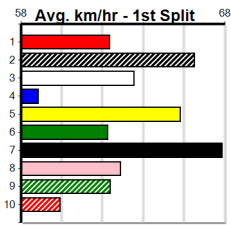

SPORTSBET GREEN TICKS (250+ RANK)

Distance: 395m, Race Type: Mixed 6/7, Total Prizemoney: $1,530
1st: $1,000, 2nd: $320, 3rd: $160, 4th: $50

2

2:24PM

(VIC time)

ANOKE (3) is a talented chaser who can explode once into full stride and he looks like the one they need to beat in this. VINNIE'S CAMEL (5) is a bit underrated in betting most starts and he could represent good value again for SRM players.

Watchdog Tips: **3** **5** **2** **7** **Bet:** **Box Trifecta 2,3,5,7 ($10 for 41.67%)**