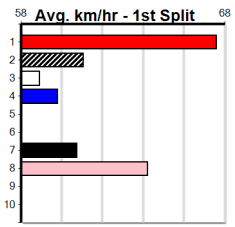

SINCLAIR CONTRACTING (250+ RANK)

Distance: 350m, Race Type: Maiden, Total Prizemoney: $1,530
1st: $1,000, 2nd: $320, 3rd: $160, 4th: $50

1
2:04PM
(VIC time)

DISCO GIZMO (1) showed good speed in his smart placings in his first 2 starts and he is drawn to lead from go to whoa in this. GOT FLAIR (6) is an improving type who could make his presence felt here. RIO WHIZZER (8) can race on the speed throughout.

Watchdog Tips: **1** **6** **8** **7** **Bet:** **Trifecta 1/6,8/6,7,8 ($10 - 250%)**