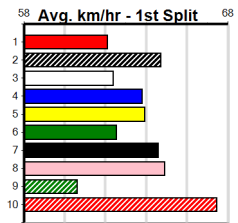

LATROBE VALLEY CUP HT6 (250+ RANK)

Distance: 395m, Race Type: S/E Heat, Total Prizemoney: \$1,530
1st: \$1,000, 2nd: \$320, 3rd: \$160, 4th: \$50

SELENYA BLUE (2) is a talented chaser who recorded a solid Shepparton win 3 starts back and she could find the arm early here and lead from go to whoa. WANDANA LAD (8) can show good early speed and looks like the danger after a smart win last start.