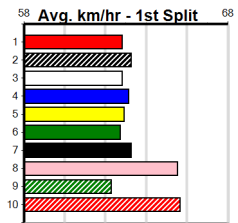

LATROBE VALLEY CUP HT7 (250+ RANK)

Distance: 395m, Race Type: S/E Heat, Total Prizemoney: \$1,530
1st: \$1,000, 2nd: \$320, 3rd: \$160, 4th: \$50

11

5:30PM

(VIC time)

HUNTER'S CHOICE (8) can set the tempo early here and after some much tougher racing in recent times he looks like the one to beat. GOTHAM MARQUESS (7) can show good early burn in her races and she will keep the pressure on throughout