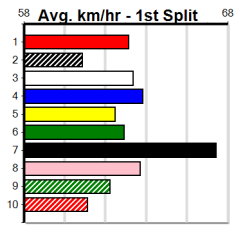

LATROBE VALLEY CUP HT4 (250+ RANK)

Distance: 395m, Race Type: S/E Heat, Total Prizemoney: $1,530
1st: $1,000, 2nd: $320, 3rd: $160, 4th: $50

Watchdog Tips: 2 4 1 3 Bet: Trifecta 2,4/1,2,4/1,2,3,4,6 ($10 - 83.33%)

Can race in a forward position throughout, chance.

Table for race 1: SASSY SWAN [5] vs FEARLESS SWAN. Includes horse details, odds, and winning boxes.

Can explode soon after box rise, hard to hold out.

Table for race 2: DR. ANGELO [5] vs DR. KLAAS. Includes horse details, odds, and winning boxes.

Good turn of foot once into full stride, threat.

Table for race 3: NO DOORS [5] vs DR. MINO. Includes horse details, odds, and winning boxes.

Much easier here than her recent outings, go close

Table for race 4: JESSICA PEARSON [5] vs TINDERELLA. Includes horse details, odds, and winning boxes.

Showed speed in good recent wins, must respect.

Table for race 5: FURIOUS ANGEL [4] vs KOUTA AND CREAM. Includes horse details, odds, and winning boxes.

Smart placings in 2 of his last 3 here, keep safe.

Table for race 6: QUESTION BALE (NSW)[5] vs HAE ALLEN. Includes horse details, odds, and winning boxes.

Can show early speed but place looks best.

Table for race 7: STEFKA [5] vs HOT CHARMOLA. Includes horse details, odds, and winning boxes.

Fast all the way 500m win 3 back, needs to step.

Table for race 8: DJANGO MASKIELL [5] vs MIX OFF HARMONY. Includes horse details, odds, and winning boxes.

*** SCRATCHED ***

Table for race 9: FREE FALLING [5] Res. vs RADIANT ANGEL. Includes horse details, odds, and winning boxes.

*** SCRATCHED ***

Table for race 10: CASH FOR KOTA [7] Res. vs MIA'S HAND. Includes horse details, odds, and winning boxes.