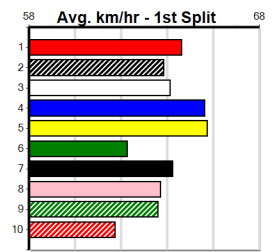

LATROBE VALLEY CUP HT5 (250+ RANK)

Distance: 395m, Race Type: S/E Heat, Total Prizemoney: $1,530
1st: $1,000, 2nd: $320, 3rd: $160, 4th: $50

ART'S INFERNO (1) is drawn to race on the speed throughout in this and he could get a much deserved victory after 7 placings from 13 tries since his last win. HANDSOME JACK (5) has the speed to overcome his tricky draw and looks like the danger.

Watchdog Tips: **1** **5** **4** **3** **Bet:**

1

ARTS INFERNO [5] **Drawn to race on the speed throughout, go close.** **$5.00**

F Dog Oct-20 Sire: AUSSIE INFRARED Dam: RAGIN' FORCE
Owner(s): FULHAM BRIDGE (SYN), A Duncan, J Chilcott, J Duncan
Trainer: Josh Duncan (Heathcote)

Winning Distances: < 300m (0) 300 - 399m (1) 400 - 499m (10) 500 - 599m (3) 600 - 699m (0) > 700m (0)

Winning Weights: 28.6(1) 28.7(1) 29.1(2) 29.2(3) 29.3(2) 29.4(1) 29.5(1) 30.2(1) 30.3(2)

Plc	Dog	Wgt	Dist	Track	Date	Time	BOB	Margin	1st/2nd (Time)	PIR	Checked	Comment	WR	Split 1	S/P	Grade
5th (8)	30.7	350	HVL	R5	05-Mar-24	19.59	19.19	4.50L	TURBULENT (19.30)	M/3				6.66	$22.90	5H
2nd (7)	30.7	515	SAP	R2	10-Mar-24	30.46	29.77	1.5L	AMAZED BY YOU (30.36)	M/3331				5.16	$6.40	T3-5H
4th (2)	30.2	515	SAP	R9	17-Mar-24	30.13	29.41	4.00L	JOAN'S GEM (29.86)	M/5544				5.22	$8.40	5F
2nd (6)	30.6	450	SHP	R8	02-May-24	26.22	25.99	1.00L	SOLITARY FLAME (26.17)	M/213				6.72	$5.40	T3-5
5th (3)	30.3	425	BEN	R3	10-May-24	24.38	23.72	4.00L	RABADA (24.11)	M/865				6.95	$20.00	5
3rd (7)	30.3	510	SLE	R6	19-May-24	29.08	28.53	4.25L	BAGMAN (28.79)	M/343				9.33	$22.40	5H
2nd (3)	30.2	450	BAL	R9	27-May-24	25.73	25.38	1.75L	BACK TO SCRATCH (25.61)	M/111		SW		6.65	$19.50	SH
6th (3)	30.7	410	HOR	R10	04-Jun-24	23.55	22.97	7.00L	UNCLE ROSCO (23.07)	M/55				10.69	$29.10	X45

Last 3 wins NOT included above

1st (4)	30.2	500	BEN	R8	15-Nov-23	28.11	28.11	3.25L	MCIVOR ROXY (28.33)	Q/111				6.44	$2.20	5
1st (6)	30.3	500	BEN	R8	18-Nov-23	28.34	28.34	0.25L	HAILEY LAINEY (28.35)	M/222				6.62	$1.80	5
1st (5)	30.3	500	BEN	R5	05-Jan-24	28.36	28.32	1.00L	INVICTUS SHARON (28.42)	M/421				6.58	$11.10	5

Box History

Bx	1st	2nd	3rd	4th	5th	6th	7th	8th
1	1	1	2	2	1	1	1	2
2	1	3	3	4	1	2	1	1
3	1	4	1	1	3	3	1	1
4	3	2	2	2	1	1	1	1
5	1	1	1	1	1	1	1	2
6	4	3	1	1	1	1	1	1
7	1	4	2	3	3	1	1	2
8	2	1	1	2	2	2	2	1

Prize Best Starts Trk/Dts APM
$30935.00
NBT
97-14-17-13
1-0-0-0
4665