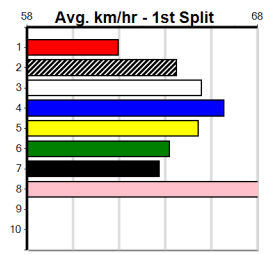

SURFACE CO (250+ RANK)

Distance: 350m, Race Type: Mixed 4/5, Total Prizemoney: $1,530
1st: $1,000, 2nd: $320, 3rd: $160, 4th: $50

HOLTORF BALE (5) will appreciate the big drop in class in this event and he looks hard to beat after a little freshen up. TOOTSIE (3) showed speed in her good placing 3 starts back and she looks like the danger after some tough races in her last 2.

Watchdog Tips: 5 3 7 1 Bet: Trifecta 5/3,7/1,2,3,7 ($10 - 166.67%)

Form Box Wgt Dist Track Date Time BON Margin 1st/2nd (Time) PIR Checked Comment W/R Split 1 S/P Grade

SNOWY LILY [5] Comes into calculations from this draw. $7.00
WF Bitch Jan-22 Sire: HOUDINI BOY Dam: MIGNON
Owner(s): S Nagy
Trainer: Jordan Carrodus-nagy (Traralgon)
Winning Distances: < 300m (0) 300 - 399m (3) 400 - 499m (1) 500 - 599m (0) 600 - 699m (0) > 700m (0)
Winning Weights: 27.5(2) 27.8(1) 28.2(1)
5th (4) 27.5 460 WGL R7 19-Mar-24 26.42 25.90 4.75L LYRICAL LASSY (26.10) M/666 . . . 6.67 $31.20 5
2nd (1) 27.4 395 TRA R11 08-Apr-24 22.40 22.05 0.05L ARLUNYA (22.40) M/222 . . . 3.84 $3.00 T3-5
5th (2) 27.5 435 SLE R5 14-Apr-24 25.09 24.32 8.50L LINDENOW PATCH (24.50) M/755 . . . 5.50 $16.90 5
5th (6) 27.9 350 TRA R7 17-Apr-24 20.01 19.73 1.5L HEAVY METAL (19.92) M/77 . . . 6.78 $6.20 T3-5
3rd (5) 27.6 435 SLE R9 28-Apr-24 24.95 24.19 0.50L QUESTON BALE/BIG LEX M/433 . . . 5.44 $15.00 RW
7th (5) 27.7 450 TRA R6 03-May-24 25.92 24.78 11.00 ROYAL MINT (25.18) M/558 . . . 6.96 $28.60 5
5th (3) 27.7 435 SLE R7 27-May-24 25.19 24.27 8.00L BLUE CHASER (24.67) Q/266 . . . 5.35 $4.70 5
1st (2) 28.2 350 TRA R12 03-Jun-24 20.25 20.25 0.25L INFRA LADY (20.25) M/43 . . . SW . 6.91 $3.40 5
Last 3 wins NOT included above
1st (2) 27.5 395 TRA R1 18-Aug-23 23.04 22.26 1.5L HEAVY METAL (23.14) M/331 . . . SW . 3.91 $23.40 M
1st (7) 27.5 350 TRA R3 19-Feb-24 20.03 19.80 2.50L WINTER CHANA (20.19) M/63 . . . . 6.78 $7.20 T3-7
1st (5) 27.8 460 WGL R7 14-Mar-24 26.26 26.26 0.75L SMOOTH RANGER (26.31) Q/332 . . . . 6.66 $6.70 T3-RW

LILLY RUSH [5] Can race in a forward position throughout, respect $12.00
WBK Bitch Jun-20 Sire: DJAYS OCTANE Dam: LEKTRA MISS
Owner(s): P Larkin
Trainer: Paul Larkin (Drouin)
Winning Distances: < 300m (0) 300 - 399m (5) 400 - 499m (3) 500 - 599m (0) 600 - 699m (0) > 700m (0)
Winning Weights: 25.0(1) 25.3(1) 25.9(2) 26.2(1) 26.3(1) 26.9(2)
3rd (4) 27.2 350 TRA R12 05-Feb-24 20.35 19.88 4.50L DEVON LASS (20.05) M/44 . . . . 6.75 $4.10 5
5th (1) 27.0 395 TRA R11 12-Feb-24 22.98 22.15 7.00L STARLIGHT ROY (22.52) M/545 . . . SW . 3.92 $5.00 T3-5
4th (4) 26.7 395 TRA R6 19-Feb-24 22.56 22.23 2.75L BRAEMAR AUDREY (22.38) Q/212 . . . . 3.74 $9.10 T3-5
3rd (1) 26.4 395 TRA R11 04-Mar-24 22.56 21.95 3.75L ASTON STOUT (22.31) Q/111 . . . . 3.76 $7.60 T3-5
1st (8) 26.9 350 TRA R4 11-Mar-24 20.12 19.79 4.75L BEFORE NOON (20.44) Q/11 . . . . 6.67 $2.10 5
5th (2) 26.5 300 HVL R11 15-Mar-24 17.27 16.83 4.50L FURIOUS ANGEL (16.96) M/1 . . . . 3.93 $10.50 T3-5
4th (2) 26.7 350 TRA R12 20-Mar-24 20.29 20.19 1.5L SPY CRAFT (20.19) M/44 . . . . 7.12 $8.00 5
4th (7) 25.8 350 TRA R12 10-Jun-24 20.25 19.88 2.25L CHARLOTTE'S HAND (20.11) Q/22 . . . . 6.64 $12.40 T3-5
Last 3 wins NOT included above
1st (7) 25.9 400 WGL R11 29-Jun-23 23.34 23.05 4.50L VARIATION (23.65) M/11 . . . . 8.42 $5.00 5
1st (2) 26.2 350 TRA R12 20-Nov-23 20.30 19.79 1.00L COOL STONE (20.35) M/56 . . . SW . 6.76 $3.60 T3-5
1st (6) 26.9 400 WGL R12 28-Dec-23 23.35 23.07 1.25L SONS OF TOM (23.43) M/11 . . . . 8.52 $10.40 5