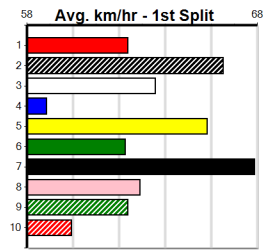

SPORTSBET GREEN TICKS (250+ RANK)

Distance: 395m, Race Type: Mixed 6/7, Total Prizemoney: $1,530
1st: $1,000, 2nd: $320, 3rd: $160, 4th: $50

ANOKE (3) is a talented chaser who can explode once into full stride and he looks like the one they need to beat in this. VINNIE'S CAMEL (5) is a bit underrated in betting most starts and he could represent good value again for SRM players.

Watchdog Tips: **3** **5** **2** **7** **Bet:** **Box Trifecta 2,3,5,7 ($10 for 41.67%)**

1

CHRISSEY HAND [6] Gun draw but may need to lead to win here. **$12.00**

BE Bitch Mar-22 Sire: MY REDEEMER Dam: BAG OF TRICKS Trainer: Donna Dean (Nyora)

Owner(s): R Haines
Winning Distances: < 300m (0) 300 - 399m (0) 400 - 499m (2) 500 - 599m (0) 600 - 699m (0) > 700m (0)
Winning Weights: 24.5(1) 24.8(1)

Run	Dist	Wgt	Track	Date	Time	BO	Margin	1st/2nd (Time)	PIR	Checked	Comment	WR	Split 1	S/P	Grade
3rd (4)	24.3	435	SLE	R9	05-May-24	25.00	24.32	3.5L STITCH AND SHOUT (24.77)	M/333	.	.	.	5.45	$22.80	6G
3rd (8)	24.5	400	WGL	R10	09-May-24	23.52	23.16	4.50L SKY HIGH DREAMS (23.21)	M/23	.	.	.	8.58	$4.20	6G
7th (1)	24.2	515	SAP	R11	13-May-24	31.00	29.81	13.00 PENNY INTENTION (30.10)	Q/2677	.	.	W	5.20	$24.60	X67H
4th (6)	24.7	460	WGL	R7	23-May-24	26.57	26.11	6.00L SERGEANT POPE (26.15)	Q/112	.	.	.	6.60	$12.20	X67
3rd (6)	24.8	350	TRA	R10	03-Jun-24	20.67	20.25	4.00L DELTA PAWS (20.40)	Q/34	.	.	.	6.80	$5.00	X67
4th (2)	24.8	435	SLE	R10	05-Jun-24	25.12	24.37	4.50L MALLY BOY (24.82)	Q/345	.	.	.	5.48	$10.40	6G
7th (3)	24.8	395	TRA	R9	10-Jun-24	23.08	22.29	9.50L ARTORIAS BALE (22.44)	M/456	.	.	.	3.86	$11.70	T3-6
6th (5)	24.8	395	TRA	R3	14-Jun-24	22.66	21.79	11.00 BLAZING DINO (21.91)	M/277	.	.	SW	3.80	$28.20	X67

Last 3 wins NOT included above

Run	Dist	Wgt	Track	Date	Time	BO	Margin	1st/2nd (Time)	PIR	Checked	Comment	WR	Split 1	S/P	Grade
1st (6)	24.8	435	SLE	R2	04-Feb-24	25.20	24.19	1.25L HOT HAILEY (25.28)	M/521	.	.	SW	5.38	$25.30	M
1st (1)	24.5	435	SLE	R9	05-Apr-24	25.04	24.60	2.00L BE LITTLE (25.18)	M/111	.	.	SW	5.32	$13.20	X67

Box History

Bx	1st	2nd	3rd	4th	5th	6th	7th	8th
1	1							
2				1				
3							1	
4			1	2				1
5					1			
6	1		1	1		1		
7						1	2	
8			1					1

Prize Best Starts Trk/Dts APM: $3710.00 NBT 20-2-0-4 5-0-0-0 2081

2

SHARNI'S BOY [6] Smart straight wins last month, chance if steps. **$6.00**

BK Dog Jun-22 Sire: ASTON DEE BEE Dam: SHARNI'S MY GIRL Trainer: Lorraine Langley (Pakenham)

Owner(s): MCM GRAND SYNDICATE (SYN), M Smith, C Robinson, M O'toole
Winning Distances: < 300m (0) 300 - 399m (2) 400 - 499m (0) 500 - 599m (0) 600 - 699m (0) > 700m (0)
Winning Weights: 37.5(2)

Run	Dist	Wgt	Track	Date	Time	BO	Margin	1st/2nd (Time)	PIR	Checked	Comment	WR	Split 1	S/P	Grade
7th (4)	37.5	395	TRA	R1	01-May-24	23.36	21.88	15.00 LAKEVIEW DECEAH (22.37)	S/887	.	.	.	4.13	$6.70	M
1st (4)	37.5	350	HVL	R3	06-May-24	19.82	19.70	3.00L SNOW RENAISSANCE	S/3	.	.	SW	6.93	$2.50	M
1st (7)	37.5	350	HVL	R5	17-May-24	19.60	19.45	0.50L RESCHEDULE (19.62)	M/4	.	.	.	6.66	$5.60	T3-RW
5th (8)	37.8	350	HVL	R9	26-May-24	19.77	18.89	4.50L SUMMER KOBIE (19.47)	M/7	.	.	.	6.84	$3.70	RW
5th (8)	37.6	395	TRA	R9	10-Jun-24	22.90	22.29	7.00L ARTORIAS BALE (22.44)	S/875	.	.	.	4.17	$2.40	T3-6

Last 3 wins NOT included above

Box History

Bx	1st	2nd	3rd	4th	5th	6th	7th	8th
1								
2								
3								
4	1							1
5								
6								
7	1							
8				2				

Prize Best Starts Trk/Dts APM: $2000.00 NBT 5-2-0-0 2-0-0-0 1800