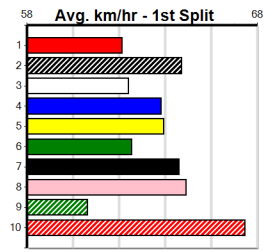

Traralgon
10
5:08PM
(VIC time)

LATROBE VALLEY CUP HT6 (250+ RANK)

Distance: 395m, Race Type: S/E Heat, Total Prizemoney: $1,530
1st: $1,000, 2nd: $320, 3rd: $160, 4th: $50

SELYNYA BLUE (2) is a talented chaser who recorded a solid Shepparton win 3 starts back and she could find the arm early here and lead from go to whoa. WANDANA LAD (8) can show good early speed and looks like the danger after a smart win last start.

Watchdog Tips: **2** **8** **7** **6** **Bet:** **Win 2**

1

PEN TO PAPER [7] Handy placing last start but this looks a bit hard **$21.00**
BK Bitch Mar-22 Sire: MY REDEEMER Dam: BAG OF TRICKS
Owner(s): R Haines
Winning Distances: < 300m (0) 300 - 399m (0) 400 - 499m (1) 500 - 599m (0) 600 - 699m (0) > 700m (0)
Winning Weights: 23.5(1)

Run	Dist	Wgt	Track	Date	Time	BON	Margin	1st/2nd (Time)	PIR	Checked	Comment	WR	Split 1	S/P	Grade
2nd (8)	23.4	435	SLE	R2	05-May-24	25.03	24.32	1.25L PAW XANDER (24.96)	Q/122	.	.	.	5.26	$27.80 M	
2nd (1)	23.4	435	SLE	R2	08-May-24	25.03	24.32	5.50L LITTLE MEG (24.65)	Q/332	.	.	.	5.37	$7.90 M	
1st (6)	23.5	400	WGL	R2	14-May-24	23.28	22.61	0.50L RHOSWEN (23.31)	Q/32	.	.	.	8.61	$10.70 M	
7th (6)	23.4	435	SLE	R2	19-May-24	25.20	24.45	7.00L RIBERO (24.72)	M/367	.	.	.	5.45	$48.70 X67	
6th (3)	23.6	400	WGL	R3	23-May-24	23.32	22.75	8.50L ASTON SPRITZ (22.75)	M/86	.	.	.	8.80	$34.00 7	
4th (4)	23.4	350	TRA	R10	03-Jun-24	20.81	20.25	6.00L DELTA PAWS (20.40)	M/67	.	.	.	6.88	$12.70 X67	
2nd (7)	23.8	395	TRA	R3	10-Jun-24	22.71	22.29	3.75L USKO BALE (22.45)	Q/344	.	.	.	3.81	$15.60 T3-RW	
7th (4)	23.9	395	TRA	R3	14-Jun-24	22.67	21.79	11.00L BLAZING DINO (21.91)	M/366	.	.	.	3.80	$40.80 X67	

Last 3 wins NOT included above

Trainer: Donna Dean (Nyora)

Box History

Bx	1st	2nd	3rd	4th	5th	6th	7th	8th
1	1	1					1	1
2								
3					1	1		
4			1	1				1
5								
6	1			1		2	1	
7		1						
8		1		2				

Prize Best Starts Trk/Dts APM: $3610.00 NBT 19-1-3-2 3-0-1-0 3221

2

SELYNYA BLUE [5] Talented, solid win 3 back, one to beat if steps. **$6.50**
BE Dog Jan-21 Sire: BARCIA BALE Dam: MACEY BLUE
Owner(s): BELLE ZAC AND CHARLIE (SYN), M Tabb, S Tabb
Winning Distances: < 300m (0) 300 - 399m (3) 400 - 499m (7) 500 - 599m (0) 600 - 699m (0) > 700m (0)
Winning Weights: 34.5(2) 34.6(1) 35.0(1) 35.4(1) 35.5(2) 35.6(2) 35.9(1)

Run	Dist	Wgt	Track	Date	Time	BON	Margin	1st/2nd (Time)	PIR	Checked	Comment	WR	Split 1	S/P	Grade
6th (7)	34.6	400	GEL	R12	27-Apr-24	23.24	22.35	3.75L DR. MATRIX (22.99)	M/76	.	.	.	8.89	$28.70 5	
2nd (8)	34.2	300	HVL	R2	05-May-24	16.98	16.69	1.00L WHY I'M BROKE (16.92)	M/3	.	.	.	4.00	$37.90 5	
3rd (7)	34.2	450	BAL	R8	12-May-24	25.82	25.50	4.75L NIZHONI (25.50)	M/645	.	.	.	6.83	$10.60 T3-5	
1st (8)	34.6	450	BAL	R8	19-May-24	25.96	25.88	2.50L SOLEUS (26.12)	M/211	.	SW	.	6.68	$2.50 T3-5	
7th (1)	34.6	450	BAL	R6	27-May-24	26.36	25.38	10.00L LYON BALE (25.66)	M/546	.	W	.	6.84	$10.30 SH	
1st (4)	35.0	390	SHP	R9	30-May-24	22.24	22.15	0.50L KABUTO BALE (22.27)	M/22	.	W	.	8.57	$9.70 5	
4th (2)	34.4	395	TRA	R10	07-Jun-24	22.55	22.20	5.50L MARCO ROSE (22.20)	M/222	.	W	.	3.75	$46.40 5	
5th (6)	34.7	395	TRA	R7	12-Jun-24	22.91	22.45	6.00L HIGH END CASH (22.49)	Q/255	.	.	.	3.76	$10.90 5	

Last 3 wins NOT included above

Trainer: Stephen Tabb (Lara)

Box History

Bx	1st	2nd	3rd	4th	5th	6th	7th	8th
1	1			2		2	1	
2	1	1	2	3	2			
3	1	2	1	2	1	1	1	1
4	3	1	1	1	1	1	1	1
5	1	2	1	1	1	1	1	1
6	1	3	3	3				1
7	1		1	2	1	1	1	1
8	2	6	1	1	1	1	1	1

Prize Best Starts Trk/Dts APM: $22460.00 NBT 71-10-13-10 2-0-0-0 6583