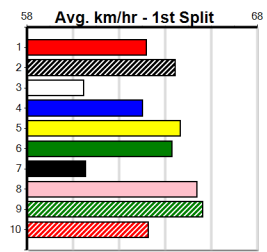

LATROBE VALLEY CUP HT8 (250+ RANK)

Distance: 395m, Race Type: S/E Heat, Total Prizemoney: $1,530
1st: $1,000, 2nd: $320, 3rd: $160, 4th: $50

HARRY THE HOOD (3) will find this much easier than his recent racing and he may only need an ounce of luck to salute. BLACK PISTOL (5) can race on the speed from box rise in this and she looks set to be prominent throughout.

Watchdog Tips: 3 5 9 2 Bet: Box Trifecta 2,3,5,9 ($10 for 41.67%)

Form Box Wgt Dist Track Date Time BON Margin 1st/2nd (Time) PIR Checked Comment W/R Split 1 S/P Grade
HOT HAILEY [6] Steady wins in 2 of her last 4, place hopes here. $12.00
Owner(s): R Haines
Winning Distances: < 300m (0) 300 - 399m (0) 400 - 499m (2) 500 - 599m (0) 600 - 699m (0) > 700m (0)
Box History table and Prize Best Starts Trk/Dts APM

Form Box Wgt Dist Track Date Time BON Margin 1st/2nd (Time) PIR Checked Comment W/R Split 1 S/P Grade
GOLDEN EYE (NSW)[5] Smart all the way win here last start, threat. $6.00
Owner(s): L Joyce
Winning Distances: < 300m (0) 300 - 399m (2) 400 - 499m (0) 500 - 599m (2) 600 - 699m (0) > 700m (0)
Box History table and Prize Best Starts Trk/Dts APM

Form Box Wgt Dist Track Date Time BON Margin 1st/2nd (Time) PIR Checked Comment W/R Split 1 S/P Grade
HARRY THE HOOD [5] Much easier than recent racing, can go close. $3.60
Owner(s): S Nagy
Winning Distances: < 300m (0) 300 - 399m (2) 400 - 499m (1) 500 - 599m (1) 600 - 699m (0) > 700m (0)
Box History table and Prize Best Starts Trk/Dts APM

Form Box Wgt Dist Track Date Time BON Margin 1st/2nd (Time) PIR Checked Comment W/R Split 1 S/P Grade
SUMMER WINGS [4] *** SCRATCHED *** $99.00
Owner(s): M Clay
Winning Distances: < 300m (0) 300 - 399m (6) 400 - 499m (0) 500 - 599m (0) 600 - 699m (0) > 700m (0)
Box History table and Prize Best Starts Trk/Dts APM

Form Box Wgt Dist Track Date Time BON Margin 1st/2nd (Time) PIR Checked Comment W/R Split 1 S/P Grade
BLACK PISTOL [5] Can race on the speed from the outset, danger. $4.20
Owner(s): A Carr
Winning Distances: < 300m (0) 300 - 399m (3) 400 - 499m (2) 500 - 599m (0) 600 - 699m (0) > 700m (0)
Box History table and Prize Best Starts Trk/Dts APM