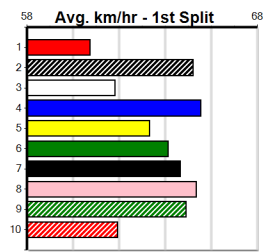

LATROBE VALLEY CUP HT3 (250+ RANK)

Distance: 395m, Race Type: S/E Heat, Total Prizemoney: $1,530
1st: $1,000, 2nd: $320, 3rd: $160, 4th: $50

TROPICANA (2) posted a fast all the way Bendigo win 3 starts back from this draw and she could be the one to beat with any luck early. MR. BARTENDER (8) can race on the speed from the outset and looks like the danger from his good draw.

Watchdog Tips: 2 8 5 4 Bet: Win 2

SQUIGGLY PAPA [5] Showed speed in good recent wins, keep safe. $8.00
Owner(s): BELLE ZAC AND CHARLIE (SYN), M Tabb, S Tabb
Trainer: Kathrynne Tabb (Lara)

TROPICANA [5] Fast all the way win 3 starts back, one to beat. $3.20
Owner(s): BEV AND DANIEL (SYN), B Pell, D Pell
Trainer: Daniel Pell (Toolleen)

DR. DOT [4] Much better than her form may suggest, place. $12.00
Owner(s): DOCTORS KENNELS (SYN), J McMahon, J Gill
Trainer: Emily McMahon (Darriman)

BIG TRUCKER (QLD)[5] Solid all the way winner 4 starts back, threat. $5.50
Owner(s): K Tucker
Trainer: Christian Wilk (Tanjil South)

IASON BALE (NSW)[5] Tough draw but has the talent, chance with luck. $4.60
Owner(s): L Harris
Trainer: Luke Harris (Deavon Meadows)

1

2

3

4

5