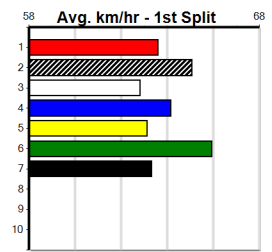

SPORTSBET BET WITH MATES (250+ RANK)

Distance: 350m, Race Type: Grade 5, Total Prizemoney: $1,530
1st: $1,000, 2nd: $320, 3rd: $160, 4th: $50

ASIA (3) has met some talented types since her solid straight win 3 starts back and she can return to the winners list here. TAKE THE EDGE (8) can show good early speed and she looks like the danger after smart wins in 2 of her last 3 starts.

Watchdog Tips: **3** **8** **7** **6** **Bet:** **Win 3**

1

ARABIAN PRINCESS [5] Comes into calculations from this draw. **$10.00**

BK Bitch **May-21** Sire: AUSSIE INFRARED Dam: GOTHAM QUEEN
Owner(s): SMKN (SYN), M Lithgow, D Maynes, K Maynes, N Riseley, E Avdulla
Winning Distances: < 300m (0) 300 - 399m (2) 400 - 499m (1) 500 - 599m (0) 600 - 699m (0) > 700m (0)
Winning Weights: 25.0(1) 25.5(1) 25.8(1)

Box	1st	2nd	3rd	4th	5th	6th	7th	8th
1	1	2	1	1	1	1	1	
2	1			1	1	1		
3		1		1	2	1		
4		2	2	1	1	1		
5		1	1	1	1	1	2	
6								
7			1	1	2	1		1
8	1		2	1	1	3	1	2

Prize Best Starts Trk/Dts APM: $6945.63, 20.38(8)-28/8/23, 44-3-6-5, 23-2-3-5, 1876

2

JAX FLASH [5] Been down the track in recent times, tested here. **$15.00**

BK Dog **Jan-19** Sire: FERNANDO BALE Dam: NAYLA SWIFT
Owner(s): G Johnson
Winning Distances: < 300m (0) 300 - 399m (20) 400 - 499m (1) 500 - 599m (0) 600 - 699m (0) > 700m (0)
Winning Weights: 28.9(1) 29.0(1) 29.3(1) 29.6(1) 29.9(2) 30.0(1) 30.3(3) 30.4(3) 30.5(2) 30.6(2) 30.9(1) 31.1(1) 31.6(1)

Box	1st	2nd	3rd	4th	5th	6th	7th	8th
1	3	1	3	3		2	4	
2	4	2		4	2	4	2	3
3	4	1	2	4	5	4	4	
4	5	3	4	2	5	2	4	1
5	1	4	4	3	2	2	1	
6	1	4	5	2	3	2	4	3
7	1	1	4	6	2	1	1	4
8	2		1	2	4	4	5	1

Prize Best Starts Trk/Dts APM: $33190.00, NBT, 173-21-12-23, 4-0-0-0, 768

3

ASIA (NSW)[5] Met some good ones since win, easier here, yes. **$4.60**

W Bitch **Jun-21** Sire: ORSON ALLEN Dam: MAGIC GYPSY
Owner(s): L Malacarne
Winning Distances: < 300m (0) 300 - 399m (3) 400 - 499m (0) 500 - 599m (0) 600 - 699m (0) > 700m (0)
Winning Weights: 25.8(1) 26.2(1) 26.5(1)

Box	1st	2nd	3rd	4th	5th	6th	7th	8th
1		1	1	1	2	4	3	3
2		1				2	1	4
3	1	1	2	1	1	1	1	
4		1	1			2		2
5					3	2	1	
6	2	1			4			
7			1	1	1			
8			1	1	2	2		

Prize Best Starts Trk/Dts APM: $5230.00, NBT, 57-3-3-6, 3-0-0-1, 1952

4

COMPTON GUMDROPS (SA)[Can show early speed but place looks best. **$12.00**

BK Bitch **Sep-21** Sire: MEPUNGA BLAZER Dam: GOLLY GUMDROPS
Owner(s): J Sultana
Winning Distances: < 300m (0) 300 - 399m (1) 400 - 499m (3) 500 - 599m (0) 600 - 699m (0) > 700m (0)
Winning Weights: 25.1(1) 25.6(2) 25.9(1)

Box	1st	2nd	3rd	4th	5th	6th	7th	8th
1			2	1	1	1		
2	1	1				3		
3		1	1	2	1			
4	2		1	1				
5						1	2	1
6			1		1	1	1	1
7		2		2	1			
8	1				3			1

Prize Best Starts Trk/Dts APM: $5180.00, 20.29(4)-29/1/24, 38-4-4-5, 13-1-1-2, 1224

5

UNDER HIS SPELL [5] Can show handy mid race pace, place hopes. **$7.50**

BK Dog **Dec-19** Sire: MOREIRA Dam: REALLY MAGIC
Owner(s): I Dann
Winning Distances: < 300m (0) 300 - 399m (5) 400 - 499m (4) 500 - 599m (0) 600 - 699m (0) > 700m (0)
Winning Weights: 30.4(1) 30.9(1) 31.0(1) 31.4(1) 32.0(1) 32.4(1) 32.5(1) 32.6(1) 33.4(1)

Box	1st	2nd	3rd	4th	5th	6th	7th	8th
1	2	4	5	6	3			
2	1	1	6	4	4	1	3	1
3		2	3	5	2	3	1	
4	2	1	2	1	3	6	2	
5	1	1	2	2	3	4		
6	1	1	2		3	5	3	
7	1	3	4	4	1	6	1	
8	1	2	3	6	2	2	2	1

Prize Best Starts Trk/Dts APM: $21355.00, 20.16(2)-11/12/23, 143-9-15-27, 8-3-0-3, 3318