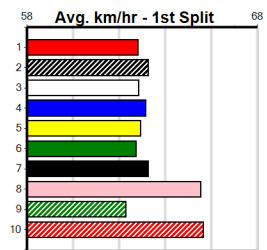

LATROBE VALLEY CUP HT7 (250+ RANK)

Distance: 395m, Race Type: S/E Heat, Total Prizemoney: $1,530
1st: $1,000, 2nd: $320, 3rd: $160, 4th: $50

HUNTER'S CHOICE (8) can set the tempo early here and after some much tougher racing in recent times he looks like the one to beat. GOTHAM MARQUESS (7) can show good early burn in her races and she will keep the pressure on throughout

Watchdog Tips: 8 7 1 9 Bet: Trifecta 7,8/1,7,8/1,4,7,8,9 ($10 - 83.33%)

DUNDEE RAIDER [6] *** SCRATCHED *** $7.00
LTF Dog Oct-19 Sire: BARTS OUTFROMYWAY Dam: DUNDEE CALYPSO
Trainer: Aaron Farley (Churchill)
Winning Distances: < 300m (0) 300 - 399m (1) 400 - 499m (1) 500 - 599m (0) 600 - 699m (0) > 700m (0)
Winning Weights: 40.0(1) 40.5(1)
Box History table and Prize Best Starts table included.

CHARLOTTE'S HAND [5] Can show early speed but place looks best. $10.00
BK Bitch Dec-19 Sire: DYNA VILLA Dam: CHEEKY HAND
Trainer: Donna Dean (Nyora)
Winning Distances: < 300m (0) 300 - 399m (5) 400 - 499m (4) 500 - 599m (0) 600 - 699m (0) > 700m (0)
Winning Weights: 24.9(1) 25.0(1) 25.1(3) 25.2(1) 25.4(1) 25.7(1) 25.8(1)
Box History table and Prize Best Starts table included.

UNO PEANUT (QLD)[5] Steady efforts in his last 3 but looks harder here $26.00
BD Dog Nov-20 Sire: ZAMBORA BROCKIE Dam: ALPHA NEMESIS
Trainer: Pasquale Derubeis (Cape Woola)
Winning Distances: < 300m (0) 300 - 399m (8) 400 - 499m (0) 500 - 599m (0) 600 - 699m (0) > 700m (0)
Winning Weights: 30.5(1) 30.6(1) 30.7(1) 30.8(2) 30.9(2) 31.3(1)
Box History table and Prize Best Starts table included.

MEDIATOR [3] Good early, smart win here 3 back, must respect. $8.00
BK Dog Sep-20 Sire: ASTON DEE BEE Dam: IRONBARK LASS
Trainer: Lindsay Fulford (Maffra)
Winning Distances: < 300m (0) 300 - 399m (6) 400 - 499m (13) 500 - 599m (0) 600 - 699m (0) > 700m (0)
Winning Weights: 33.9(2) 34.1(1) 34.2(1) 34.3(2) 34.8(1) 35.2(1) 35.3(2) 35.4(2) 35.5(1) 35.6(1) 35.7(3) 35.8(1) 35.9(1)
Box History table and Prize Best Starts table included.

BIG PISTOL [5] Tough draw, hit or miss early, will need to hit. $5.50
BK Dog Apr-21 Sire: BANJO BOY Dam: PISTOL
Trainer: Anne Carr (Devon Meadows)
Winning Distances: < 300m (0) 300 - 399m (6) 400 - 499m (2) 500 - 599m (0) 600 - 699m (0) > 700m (0)
Winning Weights: 31.8(1) 32.1(1) 32.4(2) 32.5(1) 33.0(1) 33.4(1) 33.7(1)
Box History table and Prize Best Starts table included.