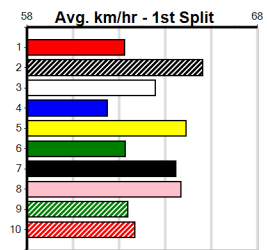

LATROBE VALLEY CUP HT2 (250+ RANK)

Distance: 395m, Race Type: S/E Heat, Total Prizemoney: $1,530
1st: $1,000, 2nd: $320, 3rd: $160, 4th: $50

BLUEY LA LA (7) has recorded good wins in 2 of his last 4 starts and he may only need to step cleanly to salute again here. BLUE TICK NELSON (3) has been racing well in recent times and he has the early speed to challenge in this.

Watchdog Tips: 7 3 2 4 **Bet:** Win 7

1

BANG ON BLUE [7] Handy placing from this draw 3 back, place hopes. **$15.00**

BEW Dog Feb-21 Sire: FERNANDO BALE Dam: MISS VANE Trainer: Susan Richards (Devon Meadows)

Owner(s): B Stephens
Winning Distances: < 300m (0) 300 - 399m (1) 400 - 499m (0) 500 - 599m (0) 600 - 699m (0) > 700m (0)

Winning Weights: 35.1(1)

Pos	Box	Dist	Track	Date	Time	BON	Margin	1st/2nd (Time)	PIR	Checked	Comment	WR	Split 1	S/P	Grade
5th (5)	34.4	435	SLE	R2	07-Apr-24	25.07	24.50	7.50L MINH TEDDY (24.55)	M/333	.	.	.	5.32	$22.50	7
5th (5)	33.7	395	TRA	R5	17-Apr-24	22.98	22.22	8.00L HERE'S TO LOUIE (22.45)	M/665	.	.	.	3.93	$52.70	X67
6th (7)	33.5	395	TRA	R3	22-Apr-24	23.02	22.29	11.00 BRAEMAR MOLLY (22.29)	M/546	.	.	.	3.88	$10.10	T3-RW
2nd (6)	34.1	400	WGL	R9	25-Apr-24	22.94	22.52	6.50L NEED A PILOT (22.52)	M/44	.	.	.	8.53	$31.70	7
3rd (8)	34.3	390	BAL	R3	04-May-24	22.54	22.27	3.25L QUEEN SHAKA (22.32)	M/33	.	.	.	8.63	$3.80	7
2nd (1)	34.9	400	WGL	R9	28-May-24	23.27	22.34	2.75L ASTON IMAGE (23.08)	M/32	.	.	.	8.67	$16.60	X67
5th (5)	34.6	400	WGL	R10	04-Jun-24	23.71	22.82	9.50L SUPERIOR MONIQUE (23.06)	M/45	.	.	.	8.69	$3.70	T3-7
3rd (4)	34.6	395	TRA	R2	12-Jun-24	22.78	22.45	4.25L LEONARDO ZEAL (22.49)	M/353	.	SW	.	3.81	$20.90	7

Last 3 wins NOT included above

Box	1st	2nd	3rd	4th	5th	6th	7th	8th
1	1	1	1					
2						1		
3		1						
4		1	2		2			
5		1	2	1	3			
6		2		1	1			
7			1			1		
8	1		1					

Prize Best Starts Trk/Dts APM: $6265.00 NBT 26-1-7-7 3-0-0-1 1653

2

USKO BALE (NSW)[6] Smart all the way win here last start, chance. **$6.50**

BK Dog Feb-22 Sire: DROOPYS SYDNEY Dam: WINNIE ALLEN Trainer: Luke Harris (Deavon Meadows)

Owner(s): T Kennedy - harris
Winning Distances: < 300m (0) 300 - 399m (1) 400 - 499m (1) 500 - 599m (0) 600 - 699m (0) > 700m (0)

Winning Weights: 30.8(1) 31.1(1)

Pos	Box	Dist	Track	Date	Time	BON	Margin	1st/2nd (Time)	PIR	Checked	Comment	WR	Split 1	S/P	Grade
2nd (1)	31.0	460	GEL	R1	16-Feb-24	26.43	25.63	7.00L CABAO KYANITE (25.96)	Q/122	.	.	.	6.59	$2.10	M
1st (4)	31.1	460	GEL	R2	23-Feb-24	26.05	25.67	1.00L ZORBAS BALE (26.11)	Q/111	.	.	.	6.59	$2.20	M
2nd (4)	30.8	525	MEP	R4	28-Feb-24	30.48	30.05	2.50L CABAO KYANITE (30.32)	Q/1111	.	.	.	5.07	$10.90	X67
5th (2)	30.5	525	MEA	R1	09-Mar-24	30.58	29.67	6.50L REV NEVILLE (30.14)	Q/2122	.	.	.	5.09	$4.50	X67
5th (1)	31.1	525	MEA	R1	16-Mar-24	30.64	29.65	3.5L CABAO LAPIS (30.41)	Q/1122	.	.	.	5.05	$2.90	7
8th (8)	29.6	450	BAL	R3	26-May-24	26.44	24.76	12.00 RIE BALE (25.62)	M/357	.	.	.	6.62	$5.30	X67
5th (6)	30.5	450	BAL	R10	31-May-24	25.87	24.81	4.75L ZIPPING CARDI (25.55)	Q/233	.	.	.	6.59	$3.80	X67
1st (8)	30.8	395	TRA	R3	10-Jun-24	22.45	22.29	3.75L PEN TO PAPER (22.71)	Q/111	.	SW	.	3.72	$1.20	T3-RW

Last 3 wins NOT included above

Box	1st	2nd	3rd	4th	5th	6th	7th	8th
1		1			1			
2			1		1			
3								
4	1	1						
5								
6					1			
7						1		
8	1							1

Prize Best Starts Trk/Dts APM: $4150.00 FSH 22.45(8)-10/6/24 10-2-2-1 1-1-0-0 2838