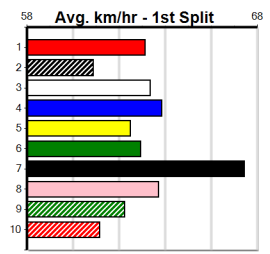

LATROBE VALLEY CUP HT4 (250+ RANK)

Distance: 395m, Race Type: S/E Heat, Total Prizemoney: $1,530
1st: $1,000, 2nd: $320, 3rd: $160, 4th: $50

DR. ANGELO (2) can explode soon after box rise in his races and he could prove hard to hold out with an ounce of luck here. JESSICA PEARSON (4) will find this much easier than some recent outings and she could make her presence felt throughout.

Watchdog Tips: 2 4 1 3 Bet: Trifecta 2,4/1,2,4/1,2,3,4,6 ($10 - 83.33%)

SASSY SWAN [5] Can race in a forward position throughout, chance. $5.00
Owner(s): J Bowman
Sire: FERNANDO BALE Dam: FEARLESS SWAN
Trainer: Justin Bowman (Kilmany)
Winning Distances: < 300m (0) 300 - 399m (5) 400 - 499m (2) 500 - 599m (0) 600 - 699m (0) > 700m (0)
Box History table and Prize Best Starts table included.

DR. ANGELO [5] Can explode soon after box rise, hard to hold out. $2.60
Owner(s): DOCTORS KENNELS (SYN), J McMahon, J Gill
Sire: BERNARDO Dam: DR. KLAAS
Trainer: Judith McMahon (Darriman)
Winning Distances: < 300m (0) 300 - 399m (2) 400 - 499m (8) 500 - 599m (1) 600 - 699m (0) > 700m (0)
Box History table and Prize Best Starts table included.

NO DOORS [5] Good turn of foot once into full stride, threat. $8.00
Owner(s): R Winter
Sire: FERNANDO BALE Dam: DR. MINO
Trainer: Ronald Winter (Denison)
Winning Distances: < 300m (0) 300 - 399m (4) 400 - 499m (2) 500 - 599m (0) 600 - 699m (0) > 700m (0)
Box History table and Prize Best Starts table included.

JESSICA PEARSON [5] Much easier here than her recent outings, go close $6.50
Owner(s): L Fulford
Sire: FULLY LOADED Dam: TINDERELLA
Trainer: Lindsay Fulford (Maffra)
Winning Distances: < 300m (0) 300 - 399m (9) 400 - 499m (2) 500 - 599m (0) 600 - 699m (0) > 700m (0)
Box History table and Prize Best Starts table included.

FURIOUS ANGEL [4] Showed speed in good recent wins, must respect. $7.50
Owner(s): S Lithgow
Sire: FERNANDO BALE Dam: KOUTA AND CREAM
Trainer: Sean Lithgow (Devon Meadows)
Winning Distances: < 300m (0) 300 - 399m (5) 400 - 499m (9) 500 - 599m (0) 600 - 699m (0) > 700m (0)
Box History table and Prize Best Starts table included.