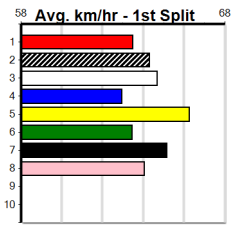

WARRNAMBOOL MEMBERS CUP (275+RA)

Distance: 390m, Race Type: S/E Heat, Total Prizemoney: $1,530
1st: $1,000, 2nd: $320, 3rd: $160, 4th: $50

12

7:04PM

(VIC time)

Watchdog Tips:

0 0 0 0

Bet: