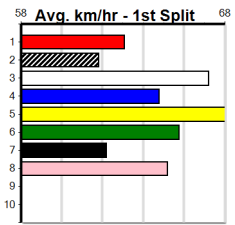

ENG GEL 2024-04-19

WARRNAMBOOL MEMBERS CUP (275+RA)

Distance: 390m, Race Type: S/E Heat, Total Prizemoney: \$1,530
1st: \$1,000, 2nd: \$320, 3rd: \$160, 4th: \$50

6

5:09PM

(VIC time)

Watchdog Tips:

0 0 0 0