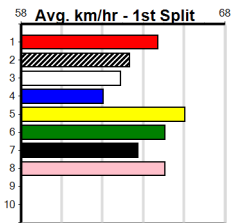

WARRNAMBOOL MEMBERS CUP (275+RA)

Distance: 390m, Race Type: S/E Heat, Total Prizemoney: \$1,530
1st: \$1,000, 2nd: \$320, 3rd: \$160, 4th: \$50

10

6:21PM

(VIC time)

Watchdog Tips:

0 0 0 0

Bet: