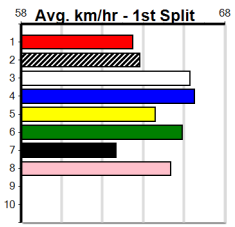

WARRNAMBOOL MEMBERS CUP (275+RA)

Distance: 390m, Race Type: S/E Heat, Total Prizemoney: $1,530
1st: $1,000, 2nd: $320, 3rd: $160, 4th: $50

7

5:25PM

(VIC time)

Watchdog Tips: 0 0 0 0 **Bet:** .