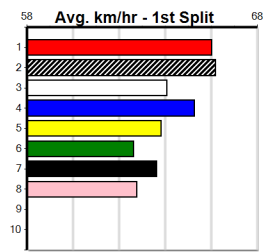

WARRNAMBOOL MEMBERS CUP (275+RANK)

4

4:27PM

(VIC time)

Distance: 390m, Race Type: S/E Heat, Total Prizemoney: \$1,530
1st: \$1,000, 2nd: \$320, 3rd: \$160, 4th: \$50

Watchdog Tips:

Bet:

Form Box **Wgt** **Dist** **Track** **Date** **Time** **BON** **Margin** **1st/2nd (Time)** **PIR** **Checked** **Comment** **WR** **Split 1** **S/P** **Grade**