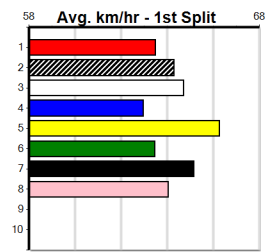

WARRNAMBOOL MEMBERS CUP (275+RANK)

Distance: 390m, Race Type: S/E Heat, Total Prizemoney: $1,530
1st: $1,000, 2nd: $320, 3rd: $160, 4th: $50

Watchdog Tips: [ ] [ ] [ ] [ ] [ ] [ ] [ ] [ ] [ ] [ ] Bet: [ ] [ ] [ ] [ ] [ ] [ ] [ ] [ ] [ ] [ ]

Form Box Wgt Dist Track Date Time BON Margin 1st/2nd (Time) PIR Checked Comment WR Split 1 S/P Grade

AMINAH [5] BD Bitch Jun-21 Sire: BARCIA BALE Dam: BAKALI
Owner(s): Country Mile (SYN), C Madigan, D Massina, R Madigan, R Massina, N Massina
Winning Distances: < 300m (0) 300 - 399m (1) 400 - 499m (1) 500 - 599m (1) 600 - 699m (0) > 700m (0)
Trainer: Dustin Drew (Dennington)

LUCY DEEDS [5] BK Bitch Mar-21 Sire: BERNARDO Dam: BEAUT DEEDS
Owner(s): G Anders
Winning Distances: < 300m (0) 300 - 399m (4) 400 - 499m (0) 500 - 599m (0) 600 - 699m (0) > 700m (0)
Trainer: Vicki Anders (Koroit)

BOGGY DOZER [7] BK Dog Aug-20 Sire: MEPUNGA BLAZER Dam: MEPUNGA DEBBIE
Owner(s): A Rippon
Winning Distances: < 300m (0) 300 - 399m (0) 400 - 499m (1) 500 - 599m (0) 600 - 699m (0) > 700m (0)
Trainer: Joy Mcdowall (Nullawarre)

ZIPPING CARDI (NSW)[7] BK Bitch Dec-21 Sire: AUSSIE INFRARED Dam: ZIPPING MEG
Owner(s): Hallinan Hallinan (SYN), M Hallinan, F Hallinan
Winning Distances: < 300m (0) 300 - 399m (0) 400 - 499m (0) 500 - 599m (1) 600 - 699m (0) > 700m (0)
Trainer: Marcus Lloyd (Anakie)

CANYA ENHANCE (NSW)[6] F Dog Apr-21 Sire: BARCIA BALE Dam: OPTICAL
Owner(s): M Roberts
Winning Distances: < 300m (0) 300 - 399m (1) 400 - 499m (1) 500 - 599m (0) 600 - 699m (0) > 700m (0)
Trainer: Mark Roberts (Terang)

1

2

3

4

5

Box History table for AMINAH [5]

Box History table for LUCY DEEDS [5]

Box History table for BOGGY DOZER [7]

Box History table for ZIPPING CARDI (NSW)[7]

Box History table for CANYA ENHANCE (NSW)[6]