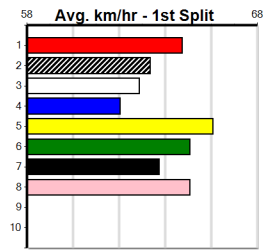

Owner(s):

Winning Distances: < 300m (0) 300 - 399m (0) 400 - 499m (0) 500 - 599m (0) 600 - 699m (0) > 700m (0)

Winning Weights:

Box History

WARRNAMBOOL MEMBERS CUP (275+RANK)

Distance: 390m, Race Type: S/E Heat, Total Prizemoney: \$1,530
1st: \$1,000, 2nd: \$320, 3rd: \$160, 4th: \$50