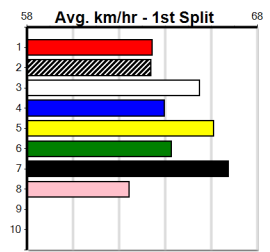

WARRNAMBOOL MEMBERS CUP (275+RANK)

8

5:45PM

(VIC time)

Distance: 390m, Race Type: S/E Heat, Total Prizemoney: $1,530
1st: $1,000, 2nd: $320, 3rd: $160, 4th: $50

Watchdog Tips:

Bet:

Table with columns: Form Box, Wgt, Dist, Track, Date, Time, BON, Margin, 1st/2nd (Time), PIR, Checked, Comment, WR, Split 1, S/P, Grade

SAINT SHELL [5]
RBD Bitch Jan-22 Sire: TOMMY SHELBY Dam: MEPUNGA PRUE
Owner(s): P Byrne
Trainer: Narelle Byrne (Koroit)
Winning Distances: < 300m (0) 300 - 399m (1) 400 - 499m (2) 500 - 599m (0) 600 - 699m (0) > 700m (0)
Winning Weights: 26.3(1) 26.8(1) 27.4(1)
Box History table and Prize Best Starts table included.

KOUTAKI [5]
BE Dog Dec-20 Sire: BERNARDO Dam: SOMEDAY LADY
Owner(s): M Roberts
Trainer: Christian Roberts (Terang)
Winning Distances: < 300m (0) 300 - 399m (5) 400 - 499m (0) 500 - 599m (0) 600 - 699m (0) > 700m (0)
Winning Weights: 31.3(1) 31.6(1) 31.8(1) 31.9(1) 33.4(1)
Box History table and Prize Best Starts table included.

BALLOON HEAD (NSW)[5]
BK Dog Apr-21 Sire: ASTON DEE BEE Dam: NO SPARKLE LEICA
Owner(s): M Roberts
Trainer: Christian Roberts (Terang)
Winning Distances: < 300m (0) 300 - 399m (2) 400 - 499m (1) 500 - 599m (0) 600 - 699m (0) > 700m (0)
Winning Weights: 34.0(1) 34.7(2)
Box History table and Prize Best Starts table included.

INDY DELTA [5]
BE Bitch Apr-21 Sire: SHIMA SHINE Dam: AEROPLANE INDY
Owner(s): S Baulch
Trainer: Shaun Baulch (Mortlake)
Winning Distances: < 300m (0) 300 - 399m (2) 400 - 499m (1) 500 - 599m (0) 600 - 699m (0) > 700m (0)
Winning Weights: 28.8(3)
Box History table and Prize Best Starts table included.

SOLITARY FLAME [5]
DKBD Bitch Aug-21 Sire: HARD STYLE RICO Dam: FAUN FLAME
Owner(s): Big Three (SYN), M Dennis, B Wright, M Bolger
Trainer: Carol Jackson (Neilborough)
Winning Distances: < 300m (0) 300 - 399m (2) 400 - 499m (3) 500 - 599m (0) 600 - 699m (0) > 700m (0)
Winning Weights: 28.7(3) 28.9(2)
Box History table and Prize Best Starts table included.

1

2

3

4

5