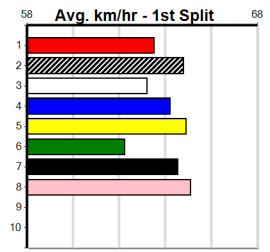

Warrnambool

TRACK INFO
 Track Circumference: 421m
 Inside Top Turn: 29m
 Track Width: 67m
 Inside Home Turn: 35m

WARRNAMBOOL MEMBERS CUP (275+RANK)

1

3:22PM

(VIC time)

Distance: 390m, Race Type: S/E Heat, Total Prizemoney: \$1,530
1st: \$1,000, 2nd: \$320, 3rd: \$160, 4th: \$50