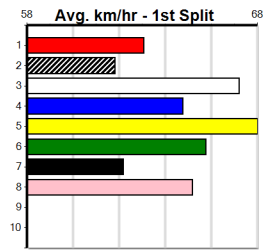

WARRNAMBOOL MEMBERS CUP (275+RANK)

6

5:09PM

(VIC time)

Distance: 390m, Race Type: S/E Heat, Total Prizemoney: \$1,530
1st: \$1,000, 2nd: \$320, 3rd: \$160, 4th: \$50

Watchdog Tips:

Bet:

Table with columns: Form Box, Wgt, Dist, Track, Date, Time, BON, Margin, 1st/2nd (Time), PIR, Checked, Comment, WR, Split 1, S/P, Grade