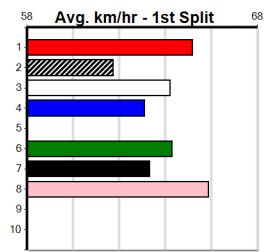

WARRNAMBOOL MEMBERS CUP (275+RANK)

2

3:39PM

(VIC time)

Distance: 390m, Race Type: S/E Heat, Total Prizemoney: $1,530
1st: $1,000, 2nd: $320, 3rd: $160, 4th: $50

Watchdog Tips:

Bet:

Form Box	Wgt	Dist	Track	Date	Time	BON	Margin	1st/2nd (Time)	PIR	Checked	Comment	WR	Split 1	S/P	Grade

1

SMART OPERATOR [5]

BK Dog Dec-21 Sire: ALLEN DEED Dam: LITTLE QUEENY Trainer: John Cameron (Penshurst)

Owner(s): J Cameron
Winning Distances: < 300m (0) 300 - 399m (2) 400 - 499m (1) 500 - 599m (0) 600 - 699m (0) > 700m (0)
Winning Weights: 29.1(1) 29.2(2)

3rd (1)	29.3	390	WBL	R9	19-Feb-24	22.57	22.26	4.50L AEROPLANE LEXI (22.26)	M/43	.	SW	.	8.92	$5.90	6G
5th (1)	29.1	390	WBL	R3	29-Feb-24	22.93	22.07	8.50L TINKER DOT (22.33)	Q/77	.	.	.	8.92	$39.00	X67
4th (8)	29.1	450	WBL	R7	04-Mar-24	26.02	25.57	5.50L OUR LAST SUMMER (25.63)	M/322	.	.	.	6.69	$16.90	6G
3rd (1)	29.1	400	MTG	R9	17-Mar-24	23.30	22.82	4.25L COMPTON KELLY (22.99)	0	.	.	.	10.98	$4.20	6
1st (2)	29.1	400	MTG	R11	24-Mar-24	23.00	22.94	0.75L HUNTSMAN (23.06)	.	.	.	.	10.69	$8.00	6
3rd (8)	29.3	400	MTG	R11	31-Mar-24	23.07	22.82	2.25L COMPTON LASSY (22.91)	.	.	.	.	10.86	$8.50	5
4th (1)	29.1	450	WBL	R7	11-Apr-24	25.70	25.08	2.75L BOROUGHS BANKER (25.52)	M/223	.	.	.	6.61	$33.20	5
3rd (1)	29.1	410	HOR	R10	19-Apr-24	23.75	23.40	2.00L GOLDEN LADY (23.63)	M/33	.	.	.	10.67	$6.10	5

Last 3 wins NOT included above

1st (2)	29.2	390	WBL	R1	06-Nov-23	22.74	22.31	1.5L BELAIR BEE (22.85)	Q/21	.	.	.	8.91	$6.40	M
1st (7)	29.2	390	WBL	R4	29-Jan-24	22.63	22.10	3.5L INTREPID LAD (22.86)	M/31	.	.	.	8.80	$8.20	7

Box History

Bx	1st	2nd	3rd	4th	5th	6th	7th	8th
1		4	1	1				
2	2				1			1
3				1		1		
4					1			
5								
6						1		1
7	1		1	1				
8			1	2				

Prize Best Starts Trk/Dts APM

$4450.00
22.63(7)-29/1/24
21-3-0-6
6-2-0-1
2829

2

DAPHNEE'S GOLD [7]

BK Bitch May-21 Sire: MY REDEEMER Dam: MIMSTAR Trainer: Elizabeth Lloyd (Anakie)

Owner(s): M Lloyd
Winning Distances: < 300m (0) 300 - 399m (1) 400 - 499m (0) 500 - 599m (0) 600 - 699m (0) > 700m (0)
Winning Weights: 26.2(1)

5th (3)	26.9	400	GEL	R3	05-Feb-24	23.20	22.66	8.00L ASTON RECORD (22.66)	M/43	.	.	.	8.86	$32.00	M
5th (5)	26.6	400	GEL	R10	20-Feb-24	23.33	22.58	4.75L SOHO SIMON SAYS (23.00)	M/75	.	.	.	9.08	$6.60	T3-M
5th (6)	26.3	390	BAL	R10	04-Mar-24	22.83	22.11	1.00L FASCINATE LACEY (22.76)	M/62	.	.	.	9.01	$3.90	T3-M
5th (7)	26.3	390	BAL	R1	15-Mar-24	22.97	22.08	5.50L SHE'S ON BOOST (22.61)	M/65	.	.	.	8.82	$7.70	M
4th (6)	26.2	400	GEL	R2	26-Mar-24	23.39	22.68	5.50L CLIFFORD BALE (23.02)	S/76	.	.	.	8.92	$9.20	M
3rd (2)	25.7	390	WBL	R1	01-Apr-24	22.62	22.07	0.75L KAYE NIGHT (22.58)	M/43	.	.	.	8.90	$11.30	M
1st (8)	26.2	390	WBL	R1	08-Apr-24	22.69	22.23	6.00L NO STRINGS (23.11)	M/21	.	.	.	8.93	$2.90	M
4th (4)	26.4	400	GEL	R9	16-Apr-24	23.24	22.64	8.50L BLACKPOOL WINNIE (22.68)	M/66	.	.	.	8.94	$11.10	7

Last 3 wins NOT included above

Box History

Bx	1st	2nd	3rd	4th	5th	6th	7th	8th
1				1		1		
2		2						
3			1		1			
4	1	1						
5			1	1				
6				1	2			
7	1			1	1			1
8								

Prize Best Starts Trk/Dts APM

$2655.00
22.69(8)-8/4/24
19-1-1-5
3-1-0-1
1937