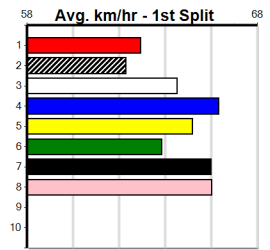

WARRNAMBOOL MEMBERS CUP (275+RANK)

Distance: 390m, Race Type: S/E Heat, Total Prizemoney: $1,530
1st: $1,000, 2nd: $320, 3rd: $160, 4th: $50

Watchdog Tips:

Bet:

Form Box Wgt Dist Track Date Time BON Margin 1st/2nd (Time) PIR Checked Comment WR Split 1 S/P Grade

PIRANHA SHAKE [5]

BK Dog Dec-21 Sire: MEPUNGA BLAZER Dam: POLLY'S YOHANNA

Trainer: Mathew Tabb (Lara)

Owner(s): S Randle
Winning Distances: < 300m (0) 300 - 399m (2) 400 - 499m (1) 500 - 599m (0) 600 - 699m (0) > 700m (0)

Winning Weights: 29.1(1) 30.1(1) 30.3(1)

Table with columns: Rank, Box, Wgt, Dist, Track, Date, Time, BON, Margin, 1st/2nd (Time), PIR, Checked, Comment, WR, Split 1, S/P, Grade. Lists race results for Piranha Shake.

Last 3 wins NOT included above

Table with columns: Rank, Box, Wgt, Dist, Track, Date, Time, BON, Margin, 1st/2nd (Time), PIR, Checked, Comment, WR, Split 1, S/P, Grade. Lists additional race results.

Box History table and Prize Best Starts Trk/Dts APM for Piranha Shake.

BART'S CHOICE [7]

BD Dog May-21 Sire: MY REDEEMER Dam: MIMSTAR

Trainer: Elizabeth Lloyd (Anakie)

Owner(s): K Lloyd
Winning Distances: < 300m (0) 300 - 399m (1) 400 - 499m (0) 500 - 599m (0) 600 - 699m (0) > 700m (0)

Winning Weights: 32.0(1)

Table with columns: Rank, Box, Wgt, Dist, Track, Date, Time, BON, Margin, 1st/2nd (Time), PIR, Checked, Comment, WR, Split 1, S/P, Grade. Lists race results for Bart's Choice.

Last 3 wins NOT included above

Table with columns: Rank, Box, Wgt, Dist, Track, Date, Time, BON, Margin, 1st/2nd (Time), PIR, Checked, Comment, WR, Split 1, S/P, Grade. Lists additional race results.

Box History table and Prize Best Starts Trk/Dts APM for Bart's Choice.

PENNY BLUE DEMON [5]

BE Dog Feb-22 Sire: FERNANDO BALE Dam: MY DEWANA PENNY

Trainer: Chris Armstrong (Hoppers Crossi)

Owner(s): C Armstrong
Winning Distances: < 300m (0) 300 - 399m (3) 400 - 499m (2) 500 - 599m (0) 600 - 699m (0) > 700m (0)

Winning Weights: 26.9(1) 27.6(1) 28.0(1) 28.5(1) 29.0(1)

Table with columns: Rank, Box, Wgt, Dist, Track, Date, Time, BON, Margin, 1st/2nd (Time), PIR, Checked, Comment, WR, Split 1, S/P, Grade. Lists race results for Penny Blue Demon.

Last 3 wins NOT included above

Table with columns: Rank, Box, Wgt, Dist, Track, Date, Time, BON, Margin, 1st/2nd (Time), PIR, Checked, Comment, WR, Split 1, S/P, Grade. Lists additional race results.

Box History table and Prize Best Starts Trk/Dts APM for Penny Blue Demon.

THAT'S RARE [5]

BK Bitch Mar-21 Sire: FABREGAS Dam: MEPUNGA DASHA

Trainer: Shaun Baulch (Mortlake)

Owner(s): S Baulch
Winning Distances: < 300m (0) 300 - 399m (3) 400 - 499m (1) 500 - 599m (0) 600 - 699m (0) > 700m (0)

Winning Weights: 28.9(1) 29.1(1) 29.3(1) 29.6(1)

Table with columns: Rank, Box, Wgt, Dist, Track, Date, Time, BON, Margin, 1st/2nd (Time), PIR, Checked, Comment, WR, Split 1, S/P, Grade. Lists race results for That's Rare.

Last 3 wins NOT included above

Table with columns: Rank, Box, Wgt, Dist, Track, Date, Time, BON, Margin, 1st/2nd (Time), PIR, Checked, Comment, WR, Split 1, S/P, Grade. Lists additional race results.

Box History table and Prize Best Starts Trk/Dts APM for That's Rare.