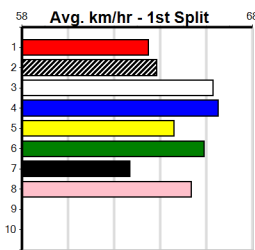

WARRNAMBOOL MEMBERS CUP (275+RANK)

7

5:25PM

(VIC time)

Distance: 390m, Race Type: S/E Heat, Total Prizemoney: $1,530
1st: $1,000, 2nd: $320, 3rd: $160, 4th: $50

Watchdog Tips: ☐ ☐ ☐ ☐ ☐ **Bet:** ☐ ☐ ☐ ☐

Form Box Wgt Dist Track Date Time BON Margin 1st/2nd (Time) PIR Checked Comment WR Split 1 S/P Grade

NIMBLE SAMMI [5]

WBK Bitch Feb-20 Sire: COSMIC RUMBLE Dam: MEPUNGA DASHA
Owner(s): P Byrne Trainer: Narelle Byrne (Koroit)

Winning Distances: < 300m (0) 300 - 399m (9) 400 - 499m (2) 500 - 599m (0) 600 - 699m (0) > 700m (0)
Winning Weights: 27.3(2) 27.7(3) 27.9(2) 28.0(1) 28.2(1) 28.5(1) 29.1(1)

Bx	1st	2nd	3rd	4th	5th	6th	7th	8th
1		2	3			1	1	5
2	1		1	2	1			1
3		1	3	1				3
4	2		2	4	2			2
5	3	2		1	1	3		1
6				2		1		1
7	1	2				4	2	3
8	2	1	2	1	2	2		3

Last 3 wins NOT included above

1st (1)	27.7	390	WBL	R12	20-Jul-23	22.46	22.03	4.00L MYOLA SUNRISE (22.74)	Q/11	. . .	8.73	$16.10	5
1st (1)	27.9	400	GEL	R6	25-Jul-23	22.90	22.63	1.00L ENSEMBLE (22.96)	Q/11	. . .	8.53	$11.80	5
1st (7)	29.1	300	HVL	R12	26-Jan-24	16.89	16.89	1.5L PACIFIC GOLDIE (16.99)	M/4	. . .	3.96	$6.90	T3-5

WHITE BREW [5]

WBE Dog Mar-21 Sire: COSMIC RUMBLE Dam: MEPUNGA REMI
Owner(s): R Brewer Trainer: Raymond Brewer (Camperdown)

Winning Distances: < 300m (0) 300 - 399m (1) 400 - 499m (2) 500 - 599m (0) 600 - 699m (0) > 700m (0)
Winning Weights: 34.1(2) 34.4(1)

Bx	1st	2nd	3rd	4th	5th	6th	7th	8th
1					2	1		
2	1						1	
3		1			2			
4					2		1	
5					1			
6								1
7								1
8	2	2	1			1	1	1

Last 3 wins NOT included above

1st (8)	34.1	390	WBL	R2	14-Aug-23	22.42	22.22	3.25L FRANKY FAUN (22.64)	M/33	. . .	8.88	$1.70	M
1st (2)	34.1	450	WBL	R5	22-Aug-23	25.54	25.54	6.00L CRACKERJACK MAXY	M/421	. SW	6.76	$3.70	X67
1st (8)	34.4	450	WBL	R5	04-Sep-23	25.53	25.53	4.25L FENTONS RISE (25.82)	M/521	. . .	6.76	$1.70	X67

BLIND MAN (SA)[5]

BK Dog Dec-21 Sire: KEYBOW Dam: MENTAL LEE
Owner(s): S Baulch Trainer: Shaun Baulch (Mortlake)

Winning Distances: < 300m (0) 300 - 399m (3) 400 - 499m (0) 500 - 599m (0) 600 - 699m (0) > 700m (0)
Winning Weights: 33.6(1) 34.2(1) 34.5(1)

Bx	1st	2nd	3rd	4th	5th	6th	7th	8th
1	1	1						
2	1	1	1	1	1			
3								
4			1		2			
5					1		1	
6							1	
7	1						1	
8		3		1	1			

Last 3 wins NOT included above

1st (1)	33.6	395	MBR	R1	15-Dec-23	22.70	22.39	3.00L SPIDER FROM MARS (22.91)	0	SAMP	5.14	$11.00	M

ALL DAMIRO (NSW)[5]

BK Dog Jan-21 Sire: FERNANDO BALE Dam: MISS SPLENDAMIRO
Owner(s): M Roberts Trainer: Mark Roberts (Terang)

Winning Distances: < 300m (0) 300 - 399m (0) 400 - 499m (4) 500 - 599m (2) 600 - 699m (0) > 700m (0)
Winning Weights: 26.7(1) 26.8(2) 26.9(1) 27.0(1) 28.1(1)

Bx	1st	2nd	3rd	4th	5th	6th	7th	8th
1		2	1	1	2			
2	3	2	1	2	1	1		1
3			1				1	1
4			3	1				2
5		2						1
6	2	1		1	2			1
7			2		1	2	1	
8	1	1		1		1	2	2

Last 3 wins NOT included above

1st (2)	26.9	400	MTG	R4	04-Jun-23	23.30	22.66	1.75L ROUGH GIRL SKYE (23.43)	0	SAMP	10.90	$7.00	6
1st (2)	26.8	512	MTG	R6	15-Jun-23	30.32	30.05	0.75L REDSHIFT UNIFORM (30.38)	0		4.37	$7.50	RW
1st (6)	26.8	512	MTG	R6	18-Jun-23	30.59	29.92	2.25L TINKER VOGUE (30.76)			4.34	$14.00	6