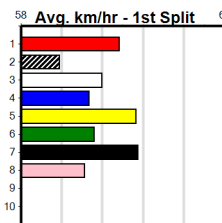

EDWARDS ELECTRICAL (275+ RANK)

Distance: 390m, Race Type: Grade 7, Total Prizemoney: \$1,530
1st: \$1,000, 2nd: \$320, 3rd: \$160, 4th: \$50

9

5:41PM

(VIC time)

TESSA DENMARK (7) will find this easier than her most recent racing and she should be able to run over the top late. ASTON ADVANCE (5) was never headed two runs back and he will be in the mix once again. HARTLAND DUKE (3) is an improving type.