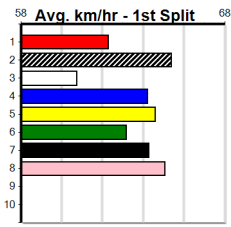

SPORTSBET SAME RACE MULTI (275+RA

12

6:37PM

(VIC time)

Distance: 390m, Race Type: Grade 5, Total Prizemoney: \$1,530
1st: \$1,000, 2nd: \$320, 3rd: \$160, 4th: \$50

MILKMAN NEIL (2) is dropping considerably in class and he should put them away in the middle stages. SWIRLING MISS (8) can come out running in her races and she likes to race middle to wide. ROCKY HORROR (5) can run a cheeky race.