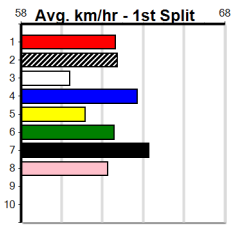

HAPPY BIRTHDAY XAVIER (275+ RANK)

Distance: 390m, Race Type: Maiden, Total Prizemoney: $1,530
1st: $1,000, 2nd: $320, 3rd: $160, 4th: $50

1
2:51PM
(VIC time)

PIPPA (6) has shown a lot of improvement recently and she has the speed to make every post a winner. MENTION (2) was far from disgraced last time and she should be on the pace from the outset. SLICK WHISPER (3) can run a cheeky race

Watchdog Tips:

6

2

3

1

Bet:

Win 6