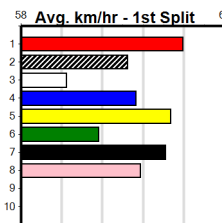

MACEY'S BISTRO (275+ RANK)

Distance: 390m, Race Type: Grade 6, Total Prizemoney: \$1,530

1st: \$1,000, 2nd: \$320, 3rd: \$160, 4th: \$50

4

3:52PM

(VIC time)

REMARLI (1) has had little luck in her past two and a clean getaway can see her make amends.
LUCY JANE (7) has a solid record here and she will be in the firing line for most of the journey.
SAINT JAYDEN (8) is racing with confidence at present.