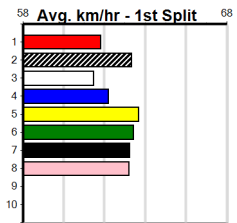

WANNON FUNCTION CENTRE (275+ RAN)

Distance: 450m, Race Type: Mixed 6/7, Total Prizemoney: \$1,530
1st: \$1,000, 2nd: \$320, 3rd: \$160, 4th: \$50

5

4:12PM

(VIC time)

SENSES FAIL (7) will find this a lot easier than her most recent racing and she has the speed to cross and lead throughout. MORE BOOST RICO (6) regained some confidence at Bendigo and he just needs luck early on. CROOKED SHADOWS (8) has solid claims