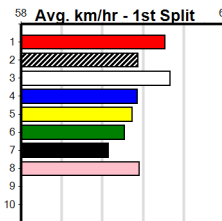

SPORTSBET BET WITH MATES (275+ RAN

Distance: 390m, Race Type: Grade 7, Total Prizemoney: \$1,530
1st: \$1,000, 2nd: \$320, 3rd: \$160, 4th: \$50

3

3:31PM

(VIC time)

FORGOTTEN TIME (1) should get plenty of cover early on and she should be at peak fitness after two runs since a spell. STEP ON AIR (2) will push wide but he can come out running and he will find this easier. ELPHICK BALE (8) must be respected