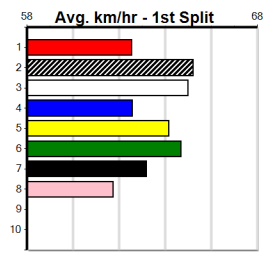

GREYHOUND ADOPTION PROGRAM (275+

Distance: 450m, Race Type: Grade 5, Total Prizemoney: $1,530
1st: $1,000, 2nd: $320, 3rd: $160, 4th: $50

BEBOP GIBLET (2) has a good record here and she should have enough pace to clear the red early on. BIG BOY ANDRE (1) has been unlucky of late and he is drawn to make amends. SWEET ACES (5) will be in the firing line throughout.

Watchdog Tips: 2 1 5 7 Bet: Box Quinella 1,2,5,7 ($10 for 166.67%)

Race card for BIG BOY ANDRE [5]. Includes dog details, sire/dam, winning distances, and a box history table.

Race card for BEBOP GIBLET [5]. Includes dog details, sire/dam, winning distances, and a box history table.

Race card for TAPERING OFF [5]. Includes dog details, sire/dam, winning distances, and a box history table.

Race card for IVERSON [5]. Includes dog details, sire/dam, winning distances, and a box history table.

Race card for SWEET ACES [5]. Includes dog details, sire/dam, winning distances, and a box history table.