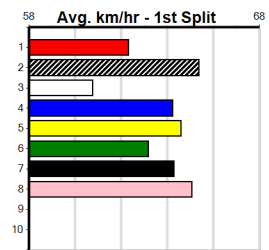

SPORTSBET SAME RACE MULTI (275+RANK)

Distance: 390m, Race Type: Grade 5, Total Prizemoney: $1,530
1st: $1,000, 2nd: $320, 3rd: $160, 4th: $50

MILKMAN NEIL (2) is dropping considerably in class and he should put them away in the middle stages. SWIRLING MISS (8) can come out running in her races and she likes to race middle to wide. ROCKY HORROR (5) can run a cheeky race.

Watchdog Tips: 2 8 5 1 Bet: Win 2

ELITE PATTY [5] Well drawn, likes this track/distance, respect $6.50
BK Bitch Feb-20 Sire: ELITE STATE Dam: SUPER PATRICIA Trainer: Cameron Hudson (Creswick)
Winning Distances: < 300m (0) 300 - 399m (3) 400 - 499m (0) 500 - 599m (0) 600 - 699m (0) > 700m (0)
Winning Weights: 27.9(1) 28.3(1) 28.5(1)
7th (6) 28.0 400 GEL R5 02-Apr-24 23.65 22.50 14.00 JAG FERNANDO (22.74) M/26 . . . . 8.76 $102.50 5
5th (8) 28.2 390 WBL R12 08-Apr-24 22.88 22.23 6.00L BLUE CHAI LATTE (22.49) M/34 . . . . 8.86 $30.00 5
7th (7) 28.3 390 BAL R11 15-Apr-24 23.06 22.28 9.00L PLUTOCRACY (22.45) M/65 . . . . 8.76 $56.30 T3-5
5th (2) 28.5 400 GEL R7 23-Apr-24 23.56 22.56 10.00 DR. CARLSON (22.88) M/55 . . . . 8.93 $70.00 5
5th (8) 28.6 390 BAL R12 29-Apr-24 23.14 22.24 10.00 ZIPPING TANIA (22.47) M/43 . . . . 8.63 $23.50 T3-5
6th (2) 28.3 390 BAL R5 06-May-24 23.50 21.89 15.00 AVISWOOD (22.50) Q/36 . . . . 8.68 $85.30 T3-RW
7th (8) 28.0 390 WBL R11 13-May-24 23.13 22.34 11.00 REGAL RHODE (22.41) M/77 . . . . 9.21 $53.30 5
5th (2) 28.0 390 BAL R12 02-Jun-24 23.20 22.08 11.00 ROXY EGGNOG (22.46) Q/25 . . . . 8.69 $48.00 T3-5
Last 3 wins NOT included above
1st (7) 28.3 385 SHP R1 24-Mar-22 22.59 22.13 3.25L XANTHI BALE (22.81) M/11 . . . . 8.36 $4.40 M
1st (8) 27.9 390 WBL R9 04-Apr-22 23.00 22.41 0.25L SOLAR VICTORY (23.01) M/33 . . . . 8.93 $6.50 7
1st (8) 28.5 390 WBL R9 27-Jun-22 22.61 22.12 0.50L TWISTED BLISS (22.64) M/11 . . . . 8.81 $7.00 6G

MILKMAN NEIL [5] Drops in class, can find the top early, yes $2.50
BK Dog Aug-20 Sire: ORSON ALLEN Dam: MEPUNGA MIDGET Trainer: Ashley Mcdowall (Nullawarre)
Winning Distances: < 300m (0) 300 - 399m (5) 400 - 499m (4) 500 - 599m (0) 600 - 699m (0) > 700m (0)
Winning Weights: 28.9(1) 29.3(1) 29.5(2) 29.6(2) 29.8(1) 29.9(1) 30.1(1)
5th (6) 30.1 390 WBL R3 07-Feb-24 22.59 21.78 6.50L IVY'S JOY (22.15) M/55 . . . . 8.97 $13.10 5
2nd (3) 29.5 390 WBL R11 15-Feb-24 22.47 21.95 1.75L HOLTORF BALE (22.35) M/22 . . . . 8.67 $7.90 5
7th (3) 29.6 390 WBL R11 14-Mar-24 22.75 22.09 4.75L SIDE OF ICE (22.43) M/65 . . . . 8.74 $9.90 5
7th (8) 28.9 390 WBL R12 11-Apr-24 23.60 22.09 19.00 MYOLA THUNDER (22.33) M/67 . . . . 8.94 $22.10 5
8th (5) 28.8 390 WBL R3 25-Apr-24 22.81 22.14 6.00L GAS MAN (22.39) M/66 . . . . 8.87 $62.70 5
6th (8) 28.9 390 WBL R12 09-May-24 22.61 21.77 7.00L TINKER MAV (22.12) M/54 . . . . 8.76 $70.00 5
7th (5) 28.9 390 WBL R4 30-May-24 22.75 21.92 8.00L MR. BLUE (22.21) M/55 . . . . SW 8.96 $12.90 5
6th (7) 28.8 390 WBL R12 10-Jun-24 23.12 22.18 7.50L BUGS (22.60) M/65 . . . . 9.05 $2.50 5
Last 3 wins NOT included above
1st (2) 29.6 390 WBL R4 01-Jul-23 22.39 22.07 4.00L JEAN CRISP (22.67) M/21 . . . . 8.68 $1.70 5NP
1st (3) 28.9 400 GEL R4 24-Oct-23 22.96 22.58 0.50L BLUE BALE (22.99) M/11 . . . . SW 8.53 $2.30 5
1st (6) 29.3 390 WBL R5 13-Nov-23 22.49 22.35 0.25L MAGNIS BALE (22.50) Q/21 . . . . 8.71 $5.60 5