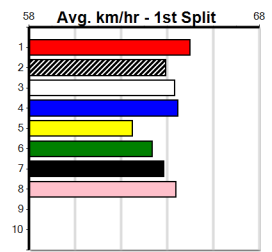

CASSIGN DESIGN (275+ RANK)

Distance: 450m, Race Type: Grade 5, Total Prizemoney: $1,530
1st: $1,000, 2nd: $320, 3rd: $160, 4th: $50

IDRON BALE (1) has been brilliant in his past three and he will be carving out time on the arm.
SCULLY BALE (2) regained some confidence last time and he can follow the red through early on.
HATENNA BALE (7) has a solid record here.

Watchdog Tips: 1 2 7 5 Bet: Win 1

Form Box Wgt Dist Track Date Time BON Margin 1st/2nd (Time) PIR Checked Comment W/R Split 1 S/P Grade
IDRON BALE (NSW)[5] Serious up and comer, drawn to lead, yes $2.40
Owner(s): FISHOUNDS (SYN), D Fisher, S Fisher Sire: FERNANDO BALE Dam: IDRIA BALE
Trainer: Simone Fisher (Lara)
Winning Distances: < 300m (0) 300 - 399m (2) 400 - 499m (1) 500 - 599m (0) 600 - 699m (0) > 700m (0)
Winning Weights: 30.6(1) 30.9(1) 31.0(1)
Box History table and Prize Best Starts Trk/Dts APM

BK Dog Apr-21 Regained confidence last time, danger $8.00
Owner(s): B Wheeler Sire: DYNA VILLA Dam: QUAIL BALE
Trainer: Deborah Coleman (Lara)
Winning Distances: < 300m (0) 300 - 399m (1) 400 - 499m (4) 500 - 599m (0) 600 - 699m (0) > 700m (0)
Winning Weights: 34.2(1) 34.5(1) 34.8(1) 34.9(1) 35.5(1)
Box History table and Prize Best Starts Trk/Dts APM

RF Dog May-21 Capable but can miss the kick, may find bother $12.00
Owner(s): R Lound Sire: ORSON ALLEN Dam: INVICTUS GLORY
Trainer: Trent Blacker (Mitchell Park)
Winning Distances: < 300m (0) 300 - 399m (0) 400 - 499m (4) 500 - 599m (1) 600 - 699m (0) > 700m (0)
Winning Weights: 30.8(1) 31.3(1) 32.0(2) 32.2(1)
Box History table and Prize Best Starts Trk/Dts APM

BK Dog Nov-21 Strong win two runs back, can run a drum $10.00
Owner(s): P Franklin Sire: SHIMA SHINE Dam: LULUMON
Trainer: Peter Franklin (Mortlake)
Winning Distances: < 300m (0) 300 - 399m (1) 400 - 499m (3) 500 - 599m (2) 600 - 699m (0) > 700m (0)
Winning Weights: 33.3(1) 34.3(2) 34.4(1) 34.5(1) 34.8(1)
Box History table and Prize Best Starts Trk/Dts APM

BK Dog Feb-21 Hit or miss early, sizzle mid race, respect $7.50
Owner(s): R Fisher Sire: MEPUNGA BLAZER Dam: HEADSPACE
Trainer: Ronald Fisher (Lara)
Winning Distances: < 300m (0) 300 - 399m (3) 400 - 499m (2) 500 - 599m (0) 600 - 699m (0) > 700m (0)
Winning Weights: 31.9(1) 32.3(1) 32.4(1) 32.8(1) 32.9(1)
Box History table and Prize Best Starts Trk/Dts APM