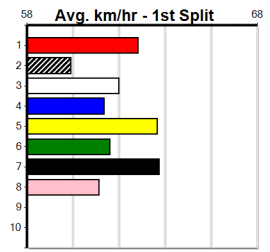

EDWARDS ELECTRICAL (275+ RANK)

Distance: 390m, Race Type: Grade 7, Total Prizemoney: $1,530
1st: $1,000, 2nd: $320, 3rd: $160, 4th: $50

TESSA DENMARK (7) will find this easier than her most recent racing and she should be able to run over the top late. ASTON ADVANCE (5) was never headed two runs back and he will be in the mix once again. HARTLAND DUKE (3) is an improving type.

Watchdog Tips: 7 5 3 1 Bet: Box Quinella 3,5,7 ($10 for 333.33%)

TESTED [7] Placed in two of four here, well drawn, respect $3.40
BK Bitch Nov-21 Sire: SHIMA SHINE Dam: LULUMON
Owner(s): P Keane
Trainer: Peter Keane (Koroit)
Winning Distances: < 300m (0) 300 - 399m (0) 400 - 499m (1) 500 - 599m (0) 600 - 699m (0) > 700m (0)
Winning Weights: 29.3(1)
Box History table and Prize Best Starts Trk/Dts APM summary.

MAN OF ACTION [7] Just not racing well enough, look to others $21.00
BK Dog Aug-21 Sire: BARCIA BALE Dam: STACEY KEEPING
Owner(s): J Clarke
Trainer: Jack Clarke (Creswick)
Winning Distances: < 300m (0) 300 - 399m (1) 400 - 499m (0) 500 - 599m (0) 600 - 699m (0) > 700m (0)
Winning Weights: 30.4(1)
Box History table and Prize Best Starts Trk/Dts APM summary.

HARTLAND DUKE [7] Improving type, solid muster, can threaten $4.60
BK Dog Mar-22 Sire: ASTON DUKE Dam: TREY SMIDGE
Owner(s): B Evans
Trainer: Jason Formosa (Heathcote)
Winning Distances: < 300m (0) 300 - 399m (1) 400 - 499m (0) 500 - 599m (0) 600 - 699m (0) > 700m (0)
Winning Weights: 33.9(1)
Box History table and Prize Best Starts Trk/Dts APM summary.

FLYING PANAMA (NSW)[7] Injury prone, draw is a worry, prefer others $12.00
RF Dog Jan-22 Sire: SUPERIOR PANAMA Dam: WYNBURN WILLOW
Owner(s): A Hemingway
Trainer: Aroha Hemingway (Rochester)
Winning Distances: < 300m (0) 300 - 399m (1) 400 - 499m (0) 500 - 599m (0) 600 - 699m (0) > 700m (0)
Winning Weights: 31.9(1)
Box History table and Prize Best Starts Trk/Dts APM summary.

ASTON ADVANCE [7] Has the speed to cross and lead, main danger $4.80
BK Dog Apr-22 Sire: TOMMY SHELBY Dam: ASTON FRAICHE
Owner(s): R Borda
Trainer: Glenn Campbell (Anakie)
Winning Distances: < 300m (0) 300 - 399m (1) 400 - 499m (0) 500 - 599m (0) 600 - 699m (0) > 700m (0)
Winning Weights: 30.5(1)
Box History table and Prize Best Starts Trk/Dts APM summary.