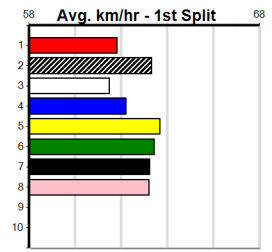

WANNON FUNCTION CENTRE (275+ RANK)

Distance: 450m, Race Type: Mixed 6/7, Total Prizemoney: $1,530
1st: $1,000, 2nd: $320, 3rd: $160, 4th: $50

SENSES FAIL (7) will find this a lot easier than her most recent racing and she has the speed to cross and lead throughout. MORE BOOST RICO (6) regained some confidence at Bendigo and he just needs luck early on. CROOKED SHADOWS (8) has solid claims

Watchdog Tips: 7 6 8 2 Bet: Win 7

FLAX MILL (SA)[7] More than capable but prefer out wide, place $7.50
Owner(s): B Casey
Winning Distances: < 300m (0) 300 - 399m (0) 400 - 499m (1) 500 - 599m (0) 600 - 699m (0) > 700m (0)
Winning Weights: 28.5(1)
Race results table with columns: Rank, Dog, Date, Time, BON, Margin, 1st/2nd (Time), PIR, Checked, Comment, W/R, Split 1, S/P, Grade.

ALONZO THRILLS [6] Biks Makes mistakes but has the talent, respect $9.00
Owner(s): A Hemingway
Winning Distances: < 300m (0) 300 - 399m (0) 400 - 499m (2) 500 - 599m (0) 600 - 699m (0) > 700m (0)
Winning Weights: 26.5(1) 27.0(1)
Race results table with columns: Rank, Bitch, Date, Time, BON, Margin, 1st/2nd (Time), PIR, Checked, Comment, W/R, Split 1, S/P, Grade.

PYRENEES CHATEAU [7] BK Dog Feb-21 One paced, will get crowded, look to others $21.00
Owner(s): I Robinson
Winning Distances: < 300m (0) 300 - 399m (0) 400 - 499m (0) 500 - 599m (1) 600 - 699m (0) > 700m (0)
Winning Weights: 30.9(1)
Race results table with columns: Rank, Dog, Date, Time, BON, Margin, 1st/2nd (Time), PIR, Checked, Comment, W/R, Split 1, S/P, Grade.

MICK'S DELIGHT [6] *** SCRATCHED *** $99.00
Owner(s): P Clark
Winning Distances: < 300m (0) 300 - 399m (1) 400 - 499m (1) 500 - 599m (0) 600 - 699m (0) > 700m (0)
Winning Weights: 28.6(1) 28.7(1)
Race results table with columns: Rank, Dog, Date, Time, BON, Margin, 1st/2nd (Time), PIR, Checked, Comment, W/R, Split 1, S/P, Grade.

SAINT JADE [6] BE Bitch Mar-22 Solid PB here but down on best form, place $8.00
Owner(s): P Byrne
Winning Distances: < 300m (0) 300 - 399m (1) 400 - 499m (1) 500 - 599m (0) 600 - 699m (0) > 700m (0)
Winning Weights: 25.5(1) 26.5(1)
Race results table with columns: Rank, Bitch, Date, Time, BON, Margin, 1st/2nd (Time), PIR, Checked, Comment, W/R, Split 1, S/P, Grade.