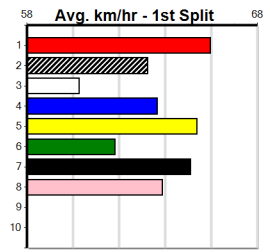

MACEY'S BISTRO (275+ RANK)

Distance: 390m, Race Type: Grade 6, Total Prizemoney: $1,530
1st: $1,000, 2nd: $320, 3rd: $160, 4th: $50

REMARLI (1) has had little luck in her past two and a clean getaway can see her make amends.
LUCY JANE (7) has a solid record here and she will be in the firing line for most of the journey.
SAINT JAYDEN (8) is racing with confidence at present.

Watchdog Tips: 1 7 8 3 Bet: Win 1

Form Box Wgt Dist Track Date Time BON Margin 1st/2nd (Time) PIR Checked Comment W/R Split 1 S/P Grade
REMARLI [6] No luck in her past two, this is easier, can atone $3.60
BK Bitch Aug-21 Sire: MEPUNGA BLAZER Dam: MA MA KEOGH Trainer: Ashley Mcdowall (Nullawarre)
Owner(s): T Keogh
Winning Distances: < 300m (0) 300 - 399m (1) 400 - 499m (1) 500 - 599m (0) 600 - 699m (0) > 700m (0)
Winning Weights: 27.2(1) 27.5(1)
6th (5) 28.2 390 WBL R3 30-Dec-23 23.29 21.89 9.50L SQUIGGLY KING (22.63) M/76 . . . . 9.20 $8.20 X67
4th (1) 28.1 450 WBL R4 04-Jan-24 25.78 25.49 4.50L NO COMMENT (25.49) Q/335 . . . . 6.69 $9.00 6G
4th (3) 28.0 450 WBL R7 08-Jan-24 25.86 25.64 3.25L BOROUGH BANKER (25.64) M/245 . . . . 6.67 $9.00 X67
3= (6) 28.1 450 WBL R5 15-Jan-24 26.10 25.56 4.75L FAMILY TREE (25.77) M/655 . . . . 6.71 $3.70 X67
3rd (5) 28.3 390 WBL R10 02-Mar-24 22.53 22.06 0.75L PENNY PINTO (22.49) M/43 . . . . 8.84 $2.60 X67
2nd (3) 28.5 450 WBL R5 07-Mar-24 25.97 25.12 7.00L TORNADO TAHLIA (25.49) Q/422 . . . . 6.78 $7.50 RW
6th (7) 28.3 450 WBL R5 14-Mar-24 25.98 25.10 7.50L LEKTRA CARRY (25.48) M/887 . . . . 6.98 $30.10 X67
5th (2) 27.3 390 WBL R10 10-Jun-24 22.72 22.18 8.00L PAPER SHREDDER (22.18) M/22 . . . . 8.89 $4.90 6G
Last 3 wins NOT included above
1st (4) 27.2 390 WBL R1 08-May-23 22.52 22.03 6.50L SCULLY BALE (22.96) Q/11 . . . . 8.76 $4.50 M
1st (6) 27.5 450 WBL R3 06-Jul-23 25.81 25.22 0.75L LEKTRA KIT (25.86) Q/332 . . . . 6.72 $7.20 X67
Box History
Bx 1st 2nd 3rd 4th 5th 6th 7th 8th
1 1 1 1 1 1 1 1
2 1 1 1 1 1 1 1
3 1 1 1 1 1 1 1
4 1 1 1 1 1 1 1
5 1 1 1 1 1 1 1
6 1 1 1 1 1 1 1
7 1 1 1 1 1 1 1
8 1 1 1 1 1 1 1
Prize Best $5605.00
Starts 22.52(4)-8/5/23
Trk/Dts 21-2-2-4
APM 10-1-1-2 1221