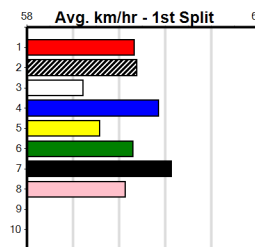

Distance	Time	Greyhound	Date Set
390m	21.616	AUSSIE INFRARED	14-Feb-17
450m	24.663	DUTCH RIOT	28-Dec-23
650m	36.816	WEBLEC HAZE	09-Jan-21

**Warrnambool**

**TRACK INFO**  
 Track Circumference: 421m  
 Inside Top Turn: 29m  
 Track Width: 67m  
 Inside Home Turn: 58m

**Watchdog Tips:** **6** **2** **3** **1** **Bet:** Win 6

Form Box	Wgt	Dist	Track	Date	Time	BON	Margin	1st/2nd (Time)	PIR	Checked	Comment	W/R	Split 1	S/P	Grade
<b>1</b>															
<b>DOWN SOUTH GIRL [M]</b> <span style="float:right"><b>\$6.00</b></span>															
BD Bitch Mar-22 <span style="float:right">Sire: TOMMY SHELBY Dam: LITTLE ZOE</span>															
Owner(s): S Negrello <span style="float:right">Trainer: Jack Clarke (Creswick)</span>															
Winning Distances: < 300m (0) 300 - 399m (0) 400 - 499m (0) 500 - 599m (0) 600 - 699m (0) > 700m (0)															
Winning Weights:															
8th (7)	25.6	390	BAL	R1	26-May-24	23.10	21.59	6.50L BLAZING RIOT (22.64)	M/57				8.83	\$11.50	M
4th (1)	25.9	300	HVL	R1	02-Jun-24	17.44	16.66	5.00L FLAMING FOX (17.10)	S/7				4.14	\$14.70	M
3rd (4)	25.8	300	HVL	R1	07-Jun-24	17.19	16.73	0.75L CATHY'S DREAM (17.14)	M/3				4.05	\$12.60	T3-M
8th (5)	25.7	390	WBL	R1	10-Jun-24	22.99	22.18	7.00L HARTLAND DUKE (22.52)	M/23				8.76	\$5.90	M
Last 3 wins NOT included above															
Box History															
Bx	1st	2nd	3rd	4th	5th	6th	7th	8th							
1					1										
2															
3															
4				1											
5															1
6															
7															1
8															
Prize						\$235.00									
Best						NBT									
Starts						4-0-0-1									
Trk/Dts						1-0-0-0									
APM						235									