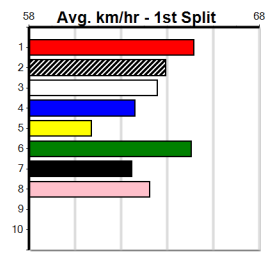

BROAD TREE CARE (275+ RANK)

Distance: 390m, Race Type: Grade 5, Total Prizemoney: $1,530
1st: $1,000, 2nd: $320, 3rd: $160, 4th: $50

AMAZING SIENNA (1) has returned to racing in great style and she is drawn to make every post a winner. INGA SALLY (6) can come out running and she will give a nice sight, while CHASING JIMMY (3) won't be far away

Watchdog Tips: 1 6 3 8 Bet: Win 1

AMAZING SIENNA [5] Returned to racing in style, well drawn, yes
BK Bitch Dec-20 Sire: BARCIA BALE Dam: MISS GRACIE
Owner(s): R Di mauro
Trainer: Deb Carr (Minerera)
Winning Distances: < 300m (0) 300 - 399m (3) 400 - 499m (0) 500 - 599m (0) 600 - 699m (0) > 700m (0)
Box History table and Prize Best Starts table included.

WHERE THE FORMAN [5] Talented but has been steady this prep, place
BK Dog Jul-21 Sire: BERNARDO Dam: GOLDEN CHARM
Owner(s): TWO BOWERMANS (SYN), M Bowerman, A Bowerman
Trainer: Michael Bowerman (Raglan)
Winning Distances: < 300m (0) 300 - 399m (4) 400 - 499m (0) 500 - 599m (0) 600 - 699m (0) > 700m (0)
Box History table and Prize Best Starts table included.

CHASING JIMMY [5] Handy effort last time, can cause an upset
BE Dog Dec-19 Sire: MY REDEEMER Dam: MIRACLES HAPPEN
Owner(s): E Steel
Trainer: Elizabeth Steel (Nullawarre North)
Winning Distances: < 300m (0) 300 - 399m (4) 400 - 499m (1) 500 - 599m (0) 600 - 699m (0) > 700m (0)
Box History table and Prize Best Starts table included.

SOHO SIMON SAYS [5] *** SCRATCHED ***
RBD Dog Aug-21 Sire: WHISKEY RIOT Dam: CRUISING BY
Owner(s): S O'brien
Trainer: Michael Davison (Talbot)
Winning Distances: < 300m (0) 300 - 399m (1) 400 - 499m (2) 500 - 599m (0) 600 - 699m (0) > 700m (0)
Box History table and Prize Best Starts table included.

PANDORA'S RAPTOR [5] Lack of early speed is a worry, place best
BK Dog Oct-20 Sire: SULZANTI Dam: PANDORA'S PROOF
Owner(s): J Formosa
Trainer: Jason Formosa (Heathcote)
Winning Distances: < 300m (0) 300 - 399m (0) 400 - 499m (8) 500 - 599m (1) 600 - 699m (0) > 700m (0)
Box History table and Prize Best Starts table included.