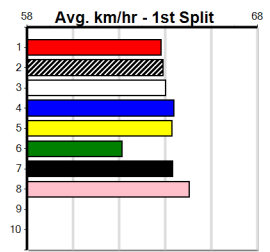

PADDY WANTS PATS (275+ RANK)

Distance: 390m, Race Type: Grade 5, Total Prizemoney: $1,530
1st: $1,000, 2nd: $320, 3rd: $160, 4th: $50

ORSON KING (2) showed a great turn of foot in his 22.56 win here and he will prove hard to hold out again. BALLOON HEAD (7) has a good record here and he just needs a little room in the early stages. KILLER BEE CAMMY (3) has the talent.

Watchdog Tips:

2

7

3

4

Bet:

Win 2

Form Box Wgt Dist Track Date Time BON Margin 1st/2nd (Time) PIR Checked Comment W/R Split 1 S/P Grade

REMEMBER WHAT (NSW)[5] Needs to lead, can push up the track, risky $8.00
Owner(s): Alleway Morizzi (SYN), C Alleway, J Morizzi
Trainer: Mark Giddings (Heathcote)

ORSON KING [5] Great turn of foot, racing with confidence, yes $3.20
Owner(s): C Scott
Trainer: Jason Formosa (Heathcote)

KILLER BEE CAMMY [5] Better than form, gets a cart across, threat $4.60
Owner(s): H Mcadam
Trainer: Heath Mcadam (Ocean Grove)

OCCIPITAL [5] No luck since resuming, can atone, respect $9.00
Owner(s): TABB FAMILY (SYN), M Tabb, S Tabb, K Tabb
Trainer: Kathrynne Tabb (Lara)

KOUTAKI [5] Good record here but the draw is a worry $8.00
Owner(s): M Roberts
Trainer: Christian Roberts (Terang)

1

2

3

4

5