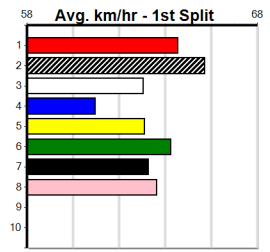

MATKO HIRE (275+ RANK)

Distance: 450m, Race Type: Mixed 6/7, Total Prizemoney: $1,530
1st: $1,000, 2nd: $320, 3rd: $160, 4th: $50

BLOCK A BABE (7) will find this easier than her most recent racing and she can light them up soon after box rise. ASTON ACCORD (6) has good early burn and she will be in the firing line throughout. SAINT MADIX (8) will get a nice cart across early.

Watchdog Tips: 7 6 8 2 Bet: Win 7

Form Box Wgt Dist Track Date Time BON Margin 1st/2nd (Time) PIR Checked Comment W/R Split 1 S/P Grade
KIYENG [7] Far from disgraced last time, place hope again $6.50
Owner(s): TWO BOWERMANS (SYN), M Bowerman, A Bowerman
Trainer: Michael Bowerman (Raglan)

BELLA SUPREME [6] Placed in four of eight here, keep safe $8.00
Owner(s): R Gavin
Trainer: Kevin Gavin (Killarney)

IDYLLIC MEYER [6] Steady record here, can find bother, tested $10.00
Owner(s): C Roberts
Trainer: Catherine Roberts (Terang)

BURN THE BEND [7] Lacking confidence, draw is a worry, tough ask $12.00
Owner(s): B Paton
Trainer: Peter Keane (Koroit)

FLYING HOT [6] Struggling but has some talent, place claims $10.00
Owner(s): M Roberts
Trainer: Christian Roberts (Terang)

1

2

3

4

5

Box History table for Kiyeng [7]

Box History table for Bella Supreme [6]

Box History table for Idyllic Meyer [6]

Box History table for Burn the Bend [7]

Box History table for Flying Hot [6]