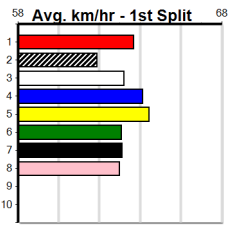

CASSIGN DESIGN (275+ RANK)

Distance: 450m, Race Type: Mixed 6/7, Total Prizemoney: \$1,530
1st: \$1,000, 2nd: \$320, 3rd: \$160, 4th: \$50

7

4:58PM

(VIC time)

VALLETTA DIVA (8) returned to form with a commanding 22.86 Geelong win and she exits the same draw today. ASTON COLETTE (6) has been luckless since her maiden win and she can make amends today. ZIPPING CITINO (7) can come out running