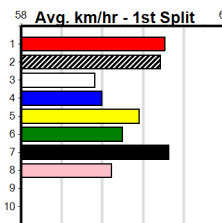

MATKO HIRE (275+ RANK)

Distance: 450m, Race Type: Grade 5, Total Prizemoney: \$1,530
1st: \$1,000, 2nd: \$320, 3rd: \$160, 4th: \$50

6

4:38PM

(VIC time)

PENGUIN PAT (7) will find this a lot easier than his most recent racing and he should be able to run over the top late. TAPERING OFF (1) has the good draw and he should be able to settle closer than normal. VANS TURBO (5) has claims