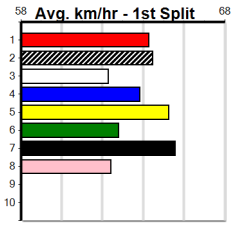

SPORTSBET SAME RACE MULTI (275+RA)

Distance: 390m, Race Type: Grade 5, Total Prizemoney: \$1,530
1st: \$1,000, 2nd: \$320, 3rd: \$160, 4th: \$50

12

6:38PM

(VIC time)

MILKMAN NEIL (7) is dropping considerably in class and he should have enough pace to cross and find the rail. SOHO SIMON SAYS (6) has been placed in two of four here and he has a nice turn of foot. KOUTAKI (1) showed improvement last time