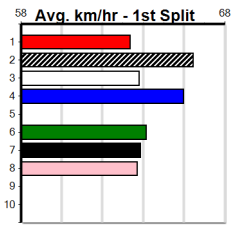

GREYHOUND ADOPTION PROGRAM (275)

Distance: 390m, Race Type: Grade 7, Total Prizemoney: \$1,530
1st: \$1,000, 2nd: \$320, 3rd: \$160, 4th: \$50

4

3:52PM

(VIC time)

RAPIDFIRE MORRIS (2) has a nice turn of foot when right and he should get plenty of cover from the three early on. INTUITIVE (5) was brilliant at Mt Gambier last time and she will keep the pressure on throughout. MAYBE SPAGHETTI (7) is place value