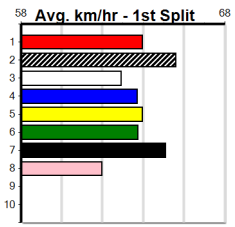

PADDY WANTS PATS (275+ RANK)

Distance: 390m, Race Type: Grade 6, Total Prizemoney: $1,530
1st: $1,000, 2nd: $320, 3rd: $160, 4th: $50

9

5:40PM
(VIC time)

SUPER SORT (3) will find this easier than her most recent racing and she has the speed to cross and lead throughout. OSCAR DEEDS (6) owns a handy 22.43 PB here and he will race middle to wide. AMAZING SIENNA (7) is more than capable.

Watchdog Tips: 3 6 7 5 Bet: Win 3