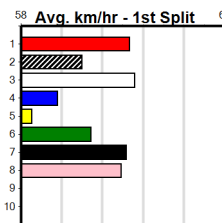

MACEY'S BISTRO (275+ RANK)

Distance: 390m, Race Type: Maiden, Total Prizemoney: $1,530

1st: $1,000, 2nd: $320, 3rd: $160, 4th: $50

1

2:46PM
(VIC time)

SAINT RAINE (1) has been placed in five of 11 here and she gets her chance to break through.
WAIRUA'S WAY (3) led for a long way last time and she will give a great sight once again. PAW
KRONOS (7) was solidly placed two runs back

Watchdog Tips: **1** **3** **7** **4** **Bet:** **Win 1**