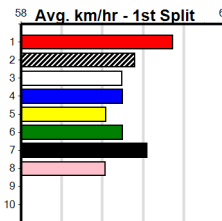

SPORTSBET BET WITH MATES (275+ RAN

Distance: 390m, Race Type: Maiden, Total Prizemoney: \$1,530
1st: \$1,000, 2nd: \$320, 3rd: \$160, 4th: \$50

2

3:07PM

(VIC time)

WHIPPING ALONG (7) was impressive when placed here three runs back and this looks to be his race. SAINT FINNIE (4) has been placed in four of nine here and she can settle near the speed. PAW GLORY (1) has the good draw.