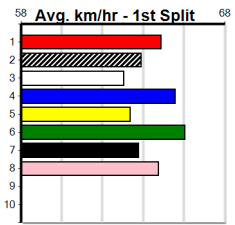

WOOD MOTORCYCLE & MOWER (275+)

Distance: 390m, Race Type: Grade 5, Total Prizemoney: \$1,530
1st: \$1,000, 2nd: \$320, 3rd: \$160, 4th: \$50

11

6:19PM

(VIC time)

MOTOR HEAD MAXIM (7) has the speed to cross and lead and he should prove hard to reel in. BALLOON HEAD (8) is better than his form reads and he can follow the seven across in the early stages. TYPHOON THOMAS (2) has the engine