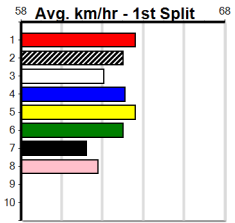

3

3:28PM

(VIC time)

HIS CRACKIN' (5) was impressive when placed two runs back and he can go one better today.
PLATYPUS YAALA (4) was a strong 23.18 Geelong winner and he just needs a little room early on.
TESTED (3) is an improving type.