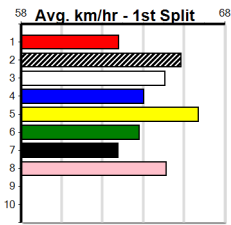

BROAD TREE CARE (275+ RANK)

Distance: 390m, Race Type: Grade 6, Total Prizemoney: \$1,530
1st: \$1,000, 2nd: \$320, 3rd: \$160, 4th: \$50

10

5:58PM

(VIC time)

PAPER SHREDDER (4) was a dazzling 22.20 winner here recently and he appears to have a fair bit on these. LEKTRA FRED (5) has a solid record here and he will get a nice cart across early on. SWEET AS MARY (8) won't be too far away