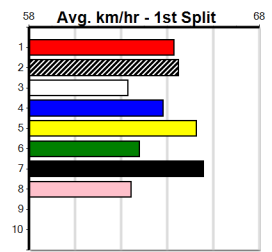

SPORTSBET SAME RACE MULTI (275+RANK)

Distance: 390m, Race Type: Grade 5, Total Prizemoney: $1,530
1st: $1,000, 2nd: $320, 3rd: $160, 4th: $50

MILKMAN NEIL (7) is dropping considerably in class and he should have enough pace to cross and find the rail. SOHO SIMON SAYS (6) has been placed in two of four here and he has a nice turn of foot. KOUTAKI (1) showed improvement last time

Watchdog Tips: 7 6 1 2 Bet: Win 7

KOUTAKI [5] *** SCRATCHED *** $5.00
BE Dog Dec-20 Sire: BERNARDO Dam: SOMEDAY LADY
Owner(s): M Roberts
Trainer: Christian Roberts (Terang)
Winning Distances: < 300m (0) 300 - 399m (5) 400 - 499m (0) 500 - 599m (0) 600 - 699m (0) > 700m (0)
Winning Weights: 31.3(1) 31.6(1) 31.8(1) 31.9(1) 33.4(1)
Box History table and Prize Best Starts table included.

STRIKING HOLLY [5] $10.00
BK Bitch May-20 Sire: ZAMBORA BROCKIE Dam: CRYMELON HOLLY
Owner(s): A Kampman
Trainer: Annette Kampman (Purdeet)
Winning Distances: < 300m (0) 300 - 399m (7) 400 - 499m (4) 500 - 599m (0) 600 - 699m (0) > 700m (0)
Winning Weights: 25.2(1) 25.4(1) 26.2(1) 26.6(3) 26.8(1) 26.9(1) 27.1(1) 27.4(1) 27.6(1)
Box History table and Prize Best Starts table included.

INGA LEAH [5] $8.00
BK Bitch Mar-20 Sire: SULZANTI Dam: MISS SHEIKA
Owner(s): P Inguanti
Trainer: Vito Inguanti (Gnotuk)
Winning Distances: < 300m (0) 300 - 399m (4) 400 - 499m (1) 500 - 599m (0) 600 - 699m (0) > 700m (0)
Winning Weights: 24.4(1) 25.1(1) 25.2(1) 25.5(1) 25.9(1)
Box History table and Prize Best Starts table included.

BUGS [5] $9.00
BK Dog Apr-20 Sire: MEPUNGA BLAZER Dam: ALL OVER
Owner(s): J Formosa
Trainer: Jason Formosa (Heathcote)
Winning Distances: < 300m (0) 300 - 399m (16) 400 - 499m (0) 500 - 599m (0) 600 - 699m (0) > 700m (0)
Winning Weights: 30.1(1) 30.4(1) 30.6(1) 30.9(1) 31.0(1) 31.1(1) 31.3(2) 31.4(1) 31.5(2) 31.6(1) 31.7(1) 31.9(1) 32.6(1)
Box History table and Prize Best Starts table included.

BLIND MAN (SA)[5] $16.00
BK Dog Dec-21 Sire: KEYBOW Dam: MENTAL LEE
Owner(s): S Baulch
Trainer: Shaun Baulch (Mortlake)
Winning Distances: < 300m (0) 300 - 399m (3) 400 - 499m (0) 500 - 599m (0) 600 - 699m (0) > 700m (0)
Winning Weights: 33.6(1) 34.2(1) 34.5(1)
Box History table and Prize Best Starts table included.