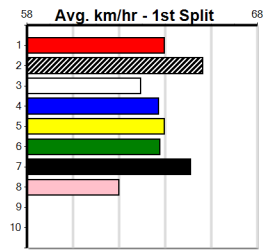

PADDY WANTS PATS (275+ RANK)

Distance: 390m, Race Type: Grade 6, Total Prizemoney: $1,530
1st: $1,000, 2nd: $320, 3rd: $160, 4th: $50

SUPER SORT (3) will find this easier than her most recent racing and she has the speed to cross and lead throughout. OSCAR DEEDS (6) owns a handy 22.43 PB here and he will race middle to wide. AMAZING SIENNA (7) is more than capable.

Watchdog Tips: 3 6 7 5 Bet: Win 3

POPCORN IRA [6] Struggling but has the talent, place claims $12.00
BK Bitch Oct-21 Sire: BARCIA BALE Dam: ZIPPING JAMIE
Owner(s): S Randle
Trainer: Stephen Tabb (Lara)

MATETSI (SA)[6] Placed in five of seven here, place hope again $7.50
BK Bitch Jan-22 Sire: AUSSIE INFRARED Dam: BANJO LASS
Owner(s): B Casey
Trainer: Brendan Casey (Penshurst)

SUPER SORT [6] Drops in class, can cross and lead, yes $3.40
F Bitch Jan-22 Sire: SUPERIOR PANAMA Dam: IT'S A SORT
Owner(s): G Black
Trainer: Anita Gibbons (Lara)

RUBY WREN [6] Down on confidence, draw is a worry, next time $6.00
BEBD Bitch Mar-22 Sire: TOMMY SHELBY Dam: IVY WREN
Owner(s): B Fulton
Trainer: Peter Fulton (Ecklin South)

GO GO DAISY [6] Resuming, capable when fit, may be value $9.00
BKW Bitch Jul-21 Sire: SUPERIOR PANAMA Dam: ZIPPING LASS
Owner(s): V Millington
Trainer: Victor Millington (Great Western)

1

2

3

4

5