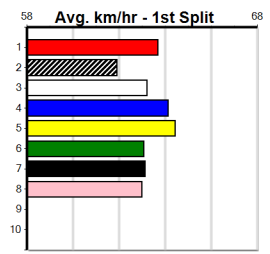

CASSIGN DESIGN (275+ RANK)

Distance: 450m, Race Type: Mixed 6/7, Total Prizemoney: $1,530
1st: $1,000, 2nd: $320, 3rd: $160, 4th: $50

VALLETTA DIVA (8) returned to form with a commanding 22.86 Geelong win and she exits the same draw today. ASTON COLETTE (6) has been luckless since her maiden win and she can make amends today. ZIPPING CITINO (7) can come out running

Watchdog Tips: 8 6 7 1 Bet: Win 8

1 CROOKED SHADOWS [6] Placed in three of her past four, must respect $4.60
Owner(s): Gillandca (SYN), D Carr, T Anderson, D Gillman
Winning Distances: < 300m (0) 300 - 399m (2) 400 - 499m (0) 500 - 599m (0) 600 - 699m (0) > 700m (0)
Box History table and Prize Best Starts table included.

2 FLAX MILL (SA)[7] Caught the eye last time out, place claims $8.00
Owner(s): B Casey
Winning Distances: < 300m (0) 300 - 399m (0) 400 - 499m (1) 500 - 599m (0) 600 - 699m (0) > 700m (0)
Box History table and Prize Best Starts table included.

3 IN THE MIX [7] Lacking confidence, may get crowded, risky $10.00
Owner(s): I Need a Hobby (SYN), C O'donnell, F Cugliari
Winning Distances: < 300m (0) 300 - 399m (0) 400 - 499m (1) 500 - 599m (0) 600 - 699m (0) > 700m (0)
Box History table and Prize Best Starts table included.

4 SAINT JADE [6] One paced, gets buried back, prefer others $16.00
Owner(s): P Byrne
Winning Distances: < 300m (0) 300 - 399m (1) 400 - 499m (1) 500 - 599m (0) 600 - 699m (0) > 700m (0)
Box History table and Prize Best Starts table included.

5 KIYENG [7] Strong effort two runs back, can run a drum $7.50
Owner(s): TWO BOWERMANS (SYN), M Bowerman, A Bowerman
Winning Distances: < 300m (0) 300 - 399m (1) 400 - 499m (0) 500 - 599m (0) 600 - 699m (0) > 700m (0)
Box History table and Prize Best Starts table included.