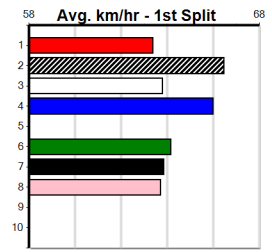

GREYHOUND ADOPTION PROGRAM (275+

4

3:52PM

(VIC time)

Distance: 390m, Race Type: Grade 7, Total Prizemoney: $1,530
1st: $1,000, 2nd: $320, 3rd: $160, 4th: $50

RAPIDFIRE MORRIS (2) has a nice turn of foot when right and he should get plenty of cover from the three early on. INTUITIVE (5) was brilliant at Mt Gambier last time and she will keep the pressure on throughout. MAYBE SPAGHETTI (7) is place value

Watchdog Tips: **2** **5** **7** **6** **Bet:** **Win 2**

Form Box	Wgt	Dist	Track	Date	Time	BON	Margin	1st/2nd (Time)	PIR	Checked	Comment	WR	Split 1	S/P	Grade

ELPHICK BALE (NSW)[7] **Solid muster, gets the gun run, place claims** **$8.00**
BEED Dog Dec-21 Sire: FERAL FRANKY Dam: ZELZER ALLEN
Owner(s): M Roberts Trainer: Christian Roberts (Terang)
Winning Distances: < 300m (0) 300 - 399m (1) 400 - 499m (0) 500 - 599m (0) 600 - 699m (0) > 700m (0)
Winning Weights: 31.4(1)

6th (6)	30.6	400	GEL	R10	18-Mar-24	23.68	22.63	12.00 NOT FORGIVEN (22.89)	M/66	.	.	.	8.85	$5.80	X67
4th (7)	30.4	390	BAL	R4	21-Mar-24	22.79	22.01	12.00 SARAH LOUISE (22.01)	S/66	.	.	.	8.82	$23.30	7
2nd (2)	31.0	390	WBL	R9	26-Mar-24	22.66	22.28	3.75L PLUTOCRACY (22.42)	M/22	.	.	.	8.98	$2.90	7
3rd (8)	31.0	410	HOR	R4	12-Apr-24	24.03	23.58	4.75L CARDI GO EASY (23.71)	M/22	.	.	.	10.45	$4.20	X67
3rd (8)	31.5	390	WBL	R4	29-Apr-24	22.69	22.39	3.25L AGGREGATE (22.46)	M/33	.	.	.	8.74	$6.90	7
5th (3)	31.9	425	BEN	R2	08-May-24	25.03	23.97	7.50L PERFECT ACE (24.53)	M/244	.	.	.	6.69	$4.20	T3-7
7th (8)	31.9	390	WBL	R3	13-May-24	22.96	22.34	6.00L YAALA JUNIOR (22.57)	S/77	.	.	.	9.00	$12.50	7
7th (7)	32.2	400	GEL	R9	21-May-24	23.42	22.48	3.5L ABRAXAS BALE (23.18)	M/46	.	.	.	8.61	$24.10	7

Last 3 wins NOT included above

1st (2)	31.4	390	BAL	R3	08-Jan-24	22.48	22.20	4.25L CORNHILL RAVEN (22.78)	M/11	.	SW	.	8.47	$4.70	T3-M

Box History

Bx	1st	2nd	3rd	4th	5th	6th	7th	8th
1			1					
2	1	1			1			
3			1			2	1	
4								1
5				1				
6						2		
7				1				1
8			2	1				1

Prize Best Starts Trk/Dts APM $2390.00 NBT 18-1-1-4 4-0-1-1 1158

RAPIDFIRE MORRIS [7] **Resuming, showed promise last prep, go close** **$2.80**
BK Dog Apr-22 Sire: FABREGAS Dam: WYNBURN LUCIFER
Owner(s): Just for us (SYN), B Hare, C Allen Trainer: Brett Hare (Greendale)
Winning Distances: < 300m (0) 300 - 399m (0) 400 - 499m (1) 500 - 599m (0) 600 - 699m (0) > 700m (0)
Winning Weights: 36.0(1)

3rd (6)	35.7	400	GEL	R1	05-Feb-24	23.19	22.66	6.50L KIA ORA MAGIC (22.74)	M/74	.	.	.	8.81	$18.90	M
4th (8)	35.7	410	HOR	R2	09-Feb-24	23.74	23.22	4.50L WEBLEC WHISPER (23.44)	M/23	.	SW	.	10.46	$5.10	M
2nd (2)	35.7	300	HVL	R3	25-Feb-24	16.93	16.27	1.25L SUN IN CUBA (16.85)	M/5	.	.	.	4.06	$3.30	MH
5th (7)	35.9	300	HVL	R2	03-Mar-24	16.99	16.66	3.75L FAST LOVE (16.74)	S/7	.	.	.	4.09	$13.20	MF
1st (2)	36.0	410	HOR	R2	12-Mar-24	23.53	23.06	1.75L MISTY BLUE (23.65)	Q/11	.	.	.	10.39	$1.90	RW
3rd (5)	36.3	400	GEL	R4	15-Mar-24	22.98	22.46	4.75L DEROGATIVE (22.65)	M/63	.	.	.	8.52	$26.30	X67

Last 3 wins NOT included above

Box History

Bx	1st	2nd	3rd	4th	5th	6th	7th	8th
1								
2	1	1						
3								
4								
5			1					
6			1					
7					1			
8					1			

Prize Best Starts Trk/Dts APM $3105.00 FSH 6-1-1-2 0-0-0-0 1811