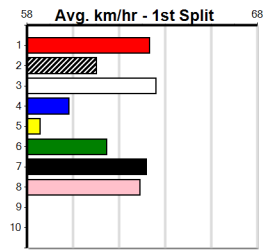

MACEY'S BISTRO (275+ RANK)

Distance: 390m, Race Type: Maiden, Total Prizemoney: $1,530
1st: $1,000, 2nd: $320, 3rd: $160, 4th: $50

SAINT RAINE (1) has been placed in five of 11 here and she gets her chance to break through.
WAIRUA'S WAY (3) led for a long way last time and she will give a great sight once again. PAW
KRONOS (7) was solidly placed two runs back

Watchdog Tips: 1 3 7 4 Bet: Win 1

SAINT RAINE [M] Placed in five of 11 here, well drawn, go close $3.60
BE Bitch Mar-22 Sire: BERNARDO Dam: SAINT MADDIE
Owner(s): P Byrne
Winning Distances: < 300m (0) 300 - 399m (0) 400 - 499m (0) 500 - 599m (0) 600 - 699m (0) > 700m (0)
Trainer: Peter Byrne (Koroit)

HARTLAND DUKE [M] Steady to date, may get crowded, tough ask $12.00
BK Dog Mar-22 Sire: ASTON DUKE Dam: TREY SMIDGE
Owner(s): B Evans
Winning Distances: < 300m (0) 300 - 399m (0) 400 - 499m (0) 500 - 599m (0) 600 - 699m (0) > 700m (0)
Trainer: Jason Formosa (Heathcote)

WAIRUA'S WAY (NSW)[M] Led for a long way last time, danger if steps $4.20
DKF Bitch Jun-22 Sire: FEDERAL MORGAN Dam: NANA'S HABIT
Owner(s): D Keane
Winning Distances: < 300m (0) 300 - 399m (0) 400 - 499m (0) 500 - 599m (0) 600 - 699m (0) > 700m (0)
Trainer: Danielle Keane (Koroit)

CHOPPER JUICE [M] BIKs Tough draw but has shown some talent, respect $8.00
F Dog Feb-22 Sire: CATCH THE THIEF Dam: BELLA TASH
Owner(s): G Mitchell
Winning Distances: < 300m (0) 300 - 399m (0) 400 - 499m (0) 500 - 599m (0) 600 - 699m (0) > 700m (0)
Trainer: Donna Knight (Talbot)

DOWN SOUTH GIRL [M] No luck to date, can improve, place claims $7.00
BD Bitch Mar-22 Sire: TOMMY SHELBY Dam: LITTLE ZOE
Owner(s): S Negrello
Winning Distances: < 300m (0) 300 - 399m (0) 400 - 499m (0) 500 - 599m (0) 600 - 699m (0) > 700m (0)
Trainer: Jack Clarke (Creswick)