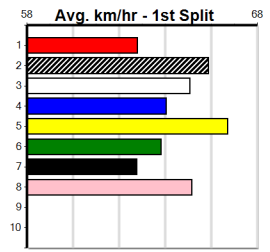

BROAD TREE CARE (275+ RANK)

Distance: 390m, Race Type: Grade 6, Total Prizemoney: $1,530
1st: $1,000, 2nd: $320, 3rd: $160, 4th: $50

PAPER SHREDDER (4) was a dazzling 22.20 winner here recently and he appears to have a fair bit on these. LEKTRA FRED (5) has a solid record here and he will get a nice cart across early on. SWEET AS MARY (8) won't be too far away

Watchdog Tips: 4 5 8 3 Bet: Win 4

Form Box Wgt Dist Track Date Time BON Margin 1st/2nd (Time) PIR Checked Comment W/R Split 1 S/P Grade
SHOW OFF SARAH [6] *** SCRATCHED *** $18.00
BD Bitch Sep-21 Sire: ORSON ALLEN Dam: CELEBRITY
Owner(s): D Keane
Trainer:
Winning Distances: < 300m (0) 300 - 399m (2) 400 - 499m (0) 500 - 599m (0) 600 - 699m (0) > 700m (0)
Winning Weights: 27.4(1) 28.3(1)
2nd (2) 28.8 390 WBL R7 11-Mar-24 22.67 22.17 1.00L RUBY WREN (22.62) M/12 . . . . . 8.92 $13.20 X67
3rd (7) 28.8 400 GEL R9 19-Mar-24 23.29 22.37 7.50L DOLLAR SHORT (22.80) S/43 . . . . . 8.80 $78.40 X67
3rd (1) 28.9 390 WBL R9 15-Apr-24 22.85 22.46 4.25L SEATS TWO (22.56) M/23 . . . . . 8.97 $12.10 6G
5th (7) 28.6 390 WBL R2 22-Apr-24 23.87 22.06 21.00 GOING GETS TOUGH (22.43) S/65 . . . . . 9.07 $31.90 SH
7th (7) 28.6 390 WBL R9 29-Apr-24 23.34 22.39 11.00 SONIC SONNY (22.61) M/57 . . . . . 9.00 $38.90 6G
7th (7) 28.6 390 WBL R10 13-May-24 23.21 22.34 12.00 HARTLAND PRINCE (22.42) M/77 . . . . . 9.26 $33.30 6G
7th (5) 28.9 390 WBL R9 20-May-24 23.46 22.43 12.00 ASTON KEIKO (22.69) S/77 . . . . . 9.34 $53.30 6G
6th (1) 29.9 390 WBL R9 03-Jun-24 23.43 22.23 14.00 KEN MASTERS (22.51) M/77 . . . . . 9.22 $21.00 6G
Last 3 wins NOT included above
1st (5) 27.4 390 WBL R1 31-Jul-23 22.61 22.23 7.50L JOLLY ROGER (23.10) M/11 . . . . . 8.90 $1.80 M
1st (2) 28.3 390 WBL R4 07-Aug-23 22.83 22.19 0.75L MY GIRL BROOKE (22.88) M/42 . . . . . 9.01 $2.50 7

Form Box Wgt Dist Track Date Time BON Margin 1st/2nd (Time) PIR Checked Comment W/R Split 1 S/P Grade
REMARLI [6] Resuming, capable when fit, place claims $7.50
BK Bitch Aug-21 Sire: MEPUNGA BLAZER Dam: MA MA KEOGH
Owner(s): T Keogh
Trainer: Ashley Mcdowall (Nullawarre)
Winning Distances: < 300m (0) 300 - 399m (1) 400 - 499m (1) 500 - 599m (0) 600 - 699m (0) > 700m (0)
Winning Weights: 27.2(1) 27.5(1)
4th (5) 28.0 390 WBL R3 14-Dec-23 22.40 22.01 5.00L CANYA SUPERSONIC (22.05) Q/34 . . . . . 8.76 $25.90 X67
6th (5) 28.2 390 WBL R3 30-Dec-23 23.29 21.89 9.50L SQUIGGLY KING (22.63) M/76 . . . . . 9.20 $8.20 X67
4th (1) 28.1 450 WBL R4 04-Jan-24 25.78 25.49 4.50L NO COMMENT (25.49) Q/335 . . . . . 6.69 $9.00 6G
4th (3) 28.0 450 WBL R7 08-Jan-24 25.86 25.64 3.25L BOROUGH BANKER (25.64) M/245 . . . . . 6.67 $9.00 X67
3= (6) 28.1 450 WBL R5 15-Jan-24 26.10 25.56 4.75L FAMILY TREE (25.77) M/655 . . . . . 6.71 $3.70 X67
3rd (5) 28.3 390 WBL R10 02-Mar-24 22.53 22.06 0.75L PENNY PINTO (22.49) M/43 . . . . . 8.84 $2.60 X67
2nd (3) 28.5 450 WBL R5 07-Mar-24 25.97 25.12 7.00L TORNAO TAHLIA (25.49) Q/422 . . . . . 6.78 $7.50 RW
6th (7) 28.3 450 WBL R5 14-Mar-24 25.98 25.10 7.50L LEKTRA CARRY (25.48) M/887 . . . . . 6.98 $30.10 X67
Last 3 wins NOT included above
1st (4) 27.2 390 WBL R1 08-May-23 22.52 22.03 6.50L SCULLY BALE (22.96) Q/11 . . . . . 8.76 $4.50 M
1st (6) 27.5 450 WBL R3 06-Jul-23 25.81 25.22 0.75L LEKTRA KIT (25.86) Q/332 . . . . . 6.72 $7.20 X67