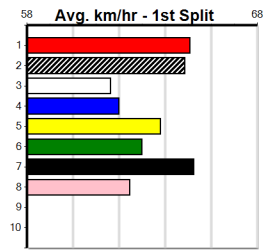

MATKO HIRE (275+ RANK)

Distance: 450m, Race Type: Grade 5, Total Prizemoney: $1,530
1st: $1,000, 2nd: $320, 3rd: $160, 4th: $50

PENGUIN PAT (7) will find this a lot easier than his most recent racing and he should be able to run over the top late. TAPERING OFF (1) has the good draw and he should be able to settle closer than normal. VANS TURBO (5) has claims

Watchdog Tips: 7 1 5 6 Bet: Box Quinella 1,5,7 ($10 for 333.33%)

TAPERING OFF [5] Strong type, drawn to settle close, danger $4.00
BK Dog Feb-19 Sire: BARCIA BALE Dam: TEAR AWAY BABE
Owner(s): D Dalton
Winning Distances: < 300m (0) 300 - 399m (0) 400 - 499m (6) 500 - 599m (4) 600 - 699m (0) > 700m (0)
Winning Weights: 37.6(2) 38.0(2) 38.1(2) 38.2(2) 38.3(1) 38.4(1)
7th (2) 37.8 450 WBL R8 08-Apr-24 25.96 25.51 6.00L STRESS TEST (25.54) M/777 . . . . . 6.97 $22.60 5
8th (4) 37.9 450 WBL R8 15-Apr-24 26.60 25.47 16.00 ASTON OPHELIA (25.50) M/688 . . . . . 6.79 $18.00 5
5th (3) 38.1 450 WBL R8 29-Apr-24 25.96 25.64 4.75L ELARA BALE (25.64) M/422 . . . . . 6.89 $33.80 5
5th (2) 37.9 450 WBL R8 06-May-24 26.15 25.46 10.00 WHITE BREW (25.46) M/543 . . . . . 6.78 $42.90 5
7th (8) 38.0 450 WBL R6 13-May-24 25.97 25.66 4.50L DIVA DAVINA (25.67) M/544 . . . . . 6.87 $14.20 5
3rd (7) 37.9 450 WBL R6 20-May-24 25.84 25.57 4.00L LOLLY SHOP GIRL (25.57) Q/322 . . . . . 6.75 $36.70 5
4th (2) 37.9 450 WBL R6 27-May-24 26.20 25.18 12.00 BLUE VENDETTA (25.41) M/454 . . . . . 6.94 $29.10 5
2nd (7) 37.8 450 WBL R6 03-Jun-24 26.05 25.86 0.25L WHAT A DOLL (26.03) M/422 . . . . . 6.80 $4.20 5
Last 3 wins NOT included above
1st (4) 37.6 450 WBL R5 15-Dec-22 25.70 25.07 0.25L CURLY FRIES (25.71) M/542 . . . . . 6.82 $25.90 5
1st (1) 37.6 450 WBL R6 20-Jul-23 25.82 25.42 0.10L MR. DEEDS (25.82) M/321 . . . . . SW 6.82 $8.40 5
1st (2) 38.0 450 WBL R8 15-Jan-24 25.82 25.56 0.75L VANS TURBO (25.86) M/431 . . . . . 6.80 $3.80 5

MR. DEEDS [5] Can unwind a strong finish, can run a drum $6.50
BK Dog Sep-19 Sire: COSMIC RUMBLE Dam: MEPUNGA TIARA
Owner(s): G Anders
Winning Distances: < 300m (0) 300 - 399m (0) 400 - 499m (7) 500 - 599m (2) 600 - 699m (0) > 700m (0)
Winning Weights: 30.8(1) 31.3(1) 31.6(1) 31.7(2) 32.3(2) 32.4(1) 32.6(1)
5th (2) 31.3 450 WBL R9 04-Apr-24 26.52 24.72 10.00 RABADA (25.82) M/366 . . . . . 6.74 $27.30 5
2nd (4) 31.6 390 WBL R12 11-Apr-24 22.47 22.09 2.25L MYOLA THUNDER (22.33) M/83 . . . . . 9.03 $27.60 5
4th (1) 31.1 450 WBL R9 18-Apr-24 26.21 25.51 1.5L VALLETTA DASH (26.12) M/675 . . . . . 6.94 $16.20 5
7th (6) 31.1 390 WBL R3 25-Apr-24 22.75 22.14 5.50L GAS MAN (22.39) M/87 . . . . . 9.10 $55.30 5
5th (1) 30.9 450 WBL R3 09-May-24 25.85 25.27 5.00L SPRING AMMO (25.51) M/676 . . . . . 6.79 $28.20 VET
8th (8) 31.3 450 WBL R7 16-May-24 26.46 25.47 13.00 GREAT VALUE (25.59) M/677 . . . . . 6.85 $115.70 5H
5th (2) 31.7 450 WBL R8 20-May-24 26.05 25.57 6.00L STORM KEY (25.63) M/665 . . . . . 6.87 $22.00 5
4th (6) 31.7 450 WBL R8 27-May-24 25.76 25.18 8.50L MAN OF MAGIC (25.18) M/754 . . . . . 6.84 $14.20 5
Last 3 wins NOT included above
1st (1) 32.3 400 MTG R5 06-Aug-23 22.93 22.93 5.00L ROUGH IN VEGAS (23.28) 10.87 $2.10 X45
1st (2) 31.7 400 MTG R7 15-Feb-24 23.31 23.24 2.00L SHE'S DRIVEN (23.45) 0 . . . . . SAMP 10.92 $4.80 RW
1st (1) 31.6 450 WBL R6 19-Feb-24 26.08 25.66 0.025 ASTON AUTUMN (26.08) Q/111 . . . . . 6.68 $1.20 5