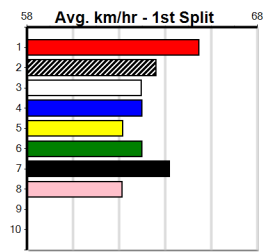

SPORTSBET BET WITH MATES (275+ RANK)

Distance: 390m, Race Type: Maiden, Total Prizemoney: $1,530
1st: $1,000, 2nd: $320, 3rd: $160, 4th: $50

WHIPPING ALONG (7) was impressive when placed here three runs back and this looks to be his race. SAINT FINNIE (4) has been placed in four of nine here and she can settle near the speed. PAW GLORY (1) has the good draw.

Watchdog Tips: 7 4 1 8 Bet: Win 7

PAW GLORY (NSW)[M] $4.20
RF Dog Jul-22
Owner(s): B Wheeler
Sire: FERNANDO BALE Dam: DYNA KELLY
Trainer: Deborah Coleman (Lara)
Winning Distances: < 300m (0) 300 - 399m (0) 400 - 499m (0) 500 - 599m (0) 600 - 699m (0) > 700m (0)
Winning Weights:
4th (7) 30.6 350 TRA R1 15-May-24 20.27 19.69 2.75L GIN CHASER (20.09) M/74 6.89 $17.20 M
5th (3) 30.4 390 WBL R1 23-May-24 22.65 22.06 6.00L TECTONIC (22.25) M/44 8.90 $6.20 M
3rd (5) 29.6 390 SHP R1 06-Jun-24 22.71 22.12 7.50L PAW HUNTER (22.20) M/33 8.59 $5.10 T3-M
Last 3 wins NOT included above
Box History
Prize Best $335.00 NBT
Starts 3-0-0-1
Trk/Dts 1-0-0-0
APM 335

MIDNIGHT PRESS [M] $16.00
BK Dog May-22
Owner(s): J Bray
Sire: LOCHINVAR MARLOW Dam: ROCK SINGER
Trainer: John Bray (Smythes Creek)
Winning Distances: < 300m (0) 300 - 399m (0) 400 - 499m (0) 500 - 599m (0) 600 - 699m (0) > 700m (0)
Winning Weights:
7th (7) 36.5 450 WBL R3 19-Feb-24 26.84 25.66 13.00 RUSTY FLYER (25.95) M/457 6.81 $7.60 M
8th (6) 36.5 450 BAL R1 27-Feb-24 26.29 25.23 12.00 ASTON LORD (25.47) Q/678 6.79 $82.80 MH
4th (7) 36.8 390 BAL R1 04-Mar-24 22.72 22.11 9.00L SHE'S RELOADED (22.11) M/44 8.70 $9.70 T3-M
5th (6) 37.2 450 BAL R1 11-Mar-24 26.44 25.69 11.00 CANYA DREAM (25.69) Q/225 6.76 $9.20 T3-M
2nd (7) 36.4 410 HOR R2 29-Mar-24 24.02 23.23 5.50L SENSES FAIL (23.64) M/14 10.57 $9.20 M
3rd (8) 36.3 450 BAL R3 08-Apr-24 26.21 25.44 11.00 REIKO WALTER (25.44) Q/125 6.64 $9.70 T3-M
7th (4) 36.1 450 BAL R2 15-Apr-24 26.49 25.49 5.00L YAMGATA BALE (26.14) M/277 6.77 $25.90 T3-M
6th (7) 36.1 450 BAL R2 02-Jun-24 26.42 25.44 6.50L TORRENTIAL (25.98) Q/236 6.71 $19.70 T3-M
Last 3 wins NOT included above
Box History
Prize Best $1110.00 NBT
Starts 13-0-2-2
Trk/Dts 1-0-0-1
APM 582

JOELENE LASS [M] *** SCRATCHED *** $7.00
RBD Bitch May-21
Owner(s): M Lloyd
Sire: MY REDEEMER Dam: MIMSTAR
Trainer: Keith Lloyd (Anakie)
Winning Distances: < 300m (0) 300 - 399m (0) 400 - 499m (0) 500 - 599m (0) 600 - 699m (0) > 700m (0)
Winning Weights:
5th (4) 24.5 390 BAL R1 15-Apr-24 23.15 22.28 4.75L SALMON SPRAY (22.83) M/57 8.75 $32.00 T3-M
4th (5) 24.2 400 GEL R2 23-Apr-24 23.22 22.56 7.00L MR. BOOT BOOT (22.74) M/34 8.68 $7.60 M
4th (4) 24.3 390 WBL R2 29-Apr-24 22.85 22.39 6.50L WHIZBANG JAZZY (22.43) M/33 8.85 $11.40 M
6th (4) 24.4 400 GEL R2 07-May-24 23.44 22.58 11.00 GLORIA'S ENTITY (22.69) M/55 8.86 $89.70 M
4th (8) 24.3 390 WBL R2 13-May-24 22.94 22.34 5.50L PAW WALDO (22.57) M/44 8.93 $16.60 M
5th (4) 24.7 390 WBL R2 20-May-24 23.43 22.43 13.00 ASTON ADVANCE (22.53) M/55 9.12 $6.30 M
2nd (3) 24.7 400 GEL R1 28-May-24 23.53 22.41 4.50L CUBAN LAD (23.22) Q/12 8.67 $10.70 T3-M
6th (4) 24.6 400 GEL R2 04-Jun-24 24.86 22.69 18.00 SHAKA BIG CHIEF (23.60) M/76 9.33 $10.40 M
Last 3 wins NOT included above
Box History
Prize Best $970.00 NBT
Starts 19-0-2-0
Trk/Dts 5-0-1-0
APM 782