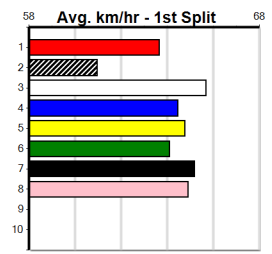

WARRNAMBOOL FENCING SPECIALISTS

Distance: 390m, Race Type: Grade 5, Total Prizemoney: $1,530
1st: $1,000, 2nd: $320, 3rd: $160, 4th: $50

ORSON KING (6) returned to form with a strong 22.50 win here recently and he looks very well graded again. CHASING JIMMY (1) has a solid record here and he is drawn to get all the breaks. BREAKWALL (3) has solid claims.

Watchdog Tips: 6 1 3 7 Bet: Box Quinella 1,3,6,7 ($10 for 166.67%)

Race 1: CHASING JIMMY [5] Goes well here, has the right draw, danger $4.60. Includes owner, sire, dam, winning distances, and a detailed box history table.

Race 2: PANDORA'S RAPTOR [5] Placed in only one of three here, prefer others $10.00. Includes owner, sire, dam, winning distances, and a detailed box history table.

Race 3: BREAKWALL (NSW)[5] Can show early speed in his races, threat $4.80. Includes owner, sire, dam, winning distances, and a detailed box history table.

Race 4: KING POP [5] Down on confidence but has talent, place $8.00. Includes owner, sire, dam, winning distances, and a detailed box history table.

Race 5: CAPTAIN BENDER (SA)[5] Needs to lead, gets very tired, prefer others $12.00. Includes owner, sire, dam, winning distances, and a detailed box history table.