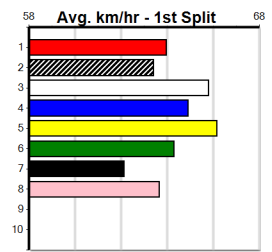

EDWARDS ELECTRICAL (275+ RANK)

Distance: 450m, Race Type: Grade 5, Total Prizemoney: $1,530
1st: $1,000, 2nd: $320, 3rd: $160, 4th: $50

OCEAN SUNSET (2) was brilliant when placed at Horsham three runs back and she will find this a lot easier. SIDE OF ICE (3) has good early burn and she will be in the firing line from the outset. BISMUTH (8) is nearing another win.

Watchdog Tips: 2 3 8 6 Bet: Win 2

DIVA DAVINA [5] Good muster but can push up the track, risky $6.00
Owner(s): MORAIINE (SYN), G Judd, S Judd
Sire: KINLOCH BRAE Dam: UP HILL JILL
Trainer: Briana Robertson -leech (Smeato)

OCEAN SUNSET [5] Top effort three runs back, hard to hold out $3.60
Owner(s): M Keane
Sire: COSMIC RUMBLE Dam: MOSSY GIRL
Trainer: Danielle Keane (Koroit)

SIDE OF ICE [5] Settles on the speed, drops in class, danger $4.80
Owner(s): P Keane
Sire: BARCIA BALE Dam: DUTCH AUDREY
Trainer: Mark Keane (Koroit)

BEBOP GIBLET [5] Gutsy win two runs back, this is harder, place $7.50
Owner(s): V Xuereb
Sire: BARCIA BALE Dam: ZIPPING KEELY
Trainer: Jason Formosa (Heathcote)

ELANGA [5] *** SCRATCHED *** $10.00
Owner(s): B Robertson -leech
Sire: ASTON DEE BEE Dam: JOKARE
Trainer: Briana Robertson -leech (Smeato)

1

2

3

4

5