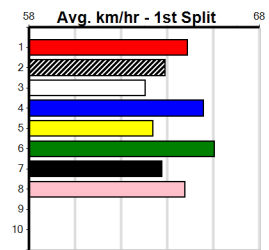

WOOD MOTORCYCLE & MOWER (275+)

Distance: 390m, Race Type: Grade 5, Total Prizemoney: $1,530
1st: $1,000, 2nd: $320, 3rd: $160, 4th: $50

MOTOR HEAD MAXIM (7) has the speed to cross and lead and he should prove hard to reel in.
BALLOON HEAD (8) is better than his form reads and he can follow the seven across in the early stages. TYPHOON THOMAS (2) has the engine

Watchdog Tips: 7 8 2 5 Bet: Win 7

INGA SALLY [5] Just not racing well enough, out of her depth $21.00
BK Bitch Apr-21 Sire: HOOKED ON SCOTCH Dam: MISS SHIEKA
Owner(s): P Inguanti
Trainer: Peter Inguanti (Camperdown)
Winning Distances: < 300m (0) 300 - 399m (3) 400 - 499m (0) 500 - 599m (0) 600 - 699m (0) > 700m (0)
Winning Weights: 26.6(1) 26.9(1) 27.1(1)
Race results table with columns: Rank, Distance, Weight, Discipline, Date, Time, Margin, 1st/2nd (Time), PIR, Checked, Comment, W/R, Split 1, S/P, Grade.

TYPHOON THOMAS [5] Struggles here but has the motor, big threat $3.60
BK Dog Jan-21 Sire: ZAMBORA BROCKIE Dam: SISCO SIZZLE
Owner(s): MANY WINNERS (SYN), A Brookes, P Keane, G Dix, G Thomson, B Keane
Trainer: Peter Keane (Koroit)
Winning Distances: < 300m (0) 300 - 399m (2) 400 - 499m (3) 500 - 599m (0) 600 - 699m (0) > 700m (0)
Winning Weights: 29.8(1) 30.1(1) 30.2(2) 30.3(1)
Race results table with columns: Rank, Distance, Weight, Discipline, Date, Time, Margin, 1st/2nd (Time), PIR, Checked, Comment, W/R, Split 1, S/P, Grade.

CHESSMEN [5] Long time since his last win, look to others $16.00
BK Dog Dec-19 Sire: MY REDEEMER Dam: MIRACLES HAPPEN
Owner(s): E Steel
Trainer: Peter Byrne (Koroit)
Winning Distances: < 300m (0) 300 - 399m (4) 400 - 499m (0) 500 - 599m (0) 600 - 699m (0) > 700m (0)
Winning Weights: 32.8(1) 33.0(2) 33.2(1)
Race results table with columns: Rank, Distance, Weight, Discipline, Date, Time, Margin, 1st/2nd (Time), PIR, Checked, Comment, W/R, Split 1, S/P, Grade.

MYOLA SUNRISE [5] Needs room early, may get crowded, tested $12.00
BK Bitch Feb-19 Sire: BLACK BEAR LEE Dam: LIEU KNEE ANNIE
Owner(s): A Kampman
Trainer: Annette Kampman (Purdeet)
Winning Distances: < 300m (0) 300 - 399m (9) 400 - 499m (6) 500 - 599m (0) 600 - 699m (0) > 700m (0)
Winning Weights: 25.8(1) 26.0(3) 26.1(1) 26.2(1) 26.4(2) 26.5(2) 26.9(2) 27.0(1) 27.2(1) 27.6(1)
Race results table with columns: Rank, Distance, Weight, Discipline, Date, Time, Margin, 1st/2nd (Time), PIR, Checked, Comment, W/R, Split 1, S/P, Grade.

JUICE [5] Never headed two runs back, keep safe again $7.50
BK Bitch Nov-20 Sire: MY REDEEMER Dam: SHIMA BLAZE
Owner(s): J Formosa
Trainer: Jason Formosa (Heathcote)
Winning Distances: < 300m (0) 300 - 399m (12) 400 - 499m (1) 500 - 599m (0) 600 - 699m (0) > 700m (0)
Winning Weights: 27.6(1) 28.4(1) 28.8(1) 29.2(1) 29.3(1) 29.6(2) 29.9(3) 30.3(1) 30.4(1) 30.7(1)
Race results table with columns: Rank, Distance, Weight, Discipline, Date, Time, Margin, 1st/2nd (Time), PIR, Checked, Comment, W/R, Split 1, S/P, Grade.