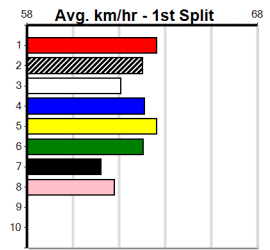

WANNON FUNCTION CENTRE (275+RANK)

Distance: 390m, Race Type: Grade 7, Total Prizemoney: $1,530
1st: $1,000, 2nd: $320, 3rd: $160, 4th: $50

HIS CRACKIN' (5) was impressive when placed two runs back and he can go one better today.
PLATYPUS YAALA (4) was a strong 23.18 Geelong winner and he just needs a little room early on.
TESTED (3) is an improving type.

Watchdog Tips: 5 4 3 1 Bet: Win 5

SAINT JAYDEN [7] Strong effort two runs back, draw helps, respect $6.00
Owner(s): P Byrne
Winning Distances: < 300m (0) 300 - 399m (1) 400 - 499m (0) 500 - 599m (0) 600 - 699m (0) > 700m (0)
Box History table and Prize Best Starts Trk/Dts APM

SAM'S GIRL [7] Steady record here, needs to lead, tough ask $16.00
Owner(s): S Negrello
Winning Distances: < 300m (0) 300 - 399m (0) 400 - 499m (1) 500 - 599m (0) 600 - 699m (0) > 700m (0)
Box History table and Prize Best Starts Trk/Dts APM

TESTED [7] Improving type, settles on the speed, threat $5.00
Owner(s): P Keane
Winning Distances: < 300m (0) 300 - 399m (0) 400 - 499m (1) 500 - 599m (0) 600 - 699m (0) > 700m (0)
Box History table and Prize Best Starts Trk/Dts APM

PLATYPUS YAALA [7] Strong winner two runs back, clear danger $7.00
Owner(s): A Welsh
Winning Distances: < 300m (0) 300 - 399m (0) 400 - 499m (1) 500 - 599m (0) 600 - 699m (0) > 700m (0)
Box History table and Prize Best Starts Trk/Dts APM

HIS CRACKIN' (QLD)[7] Led for a long way two runs back, take catching $3.00
Owner(s): A Rumble
Winning Distances: < 300m (0) 300 - 399m (1) 400 - 499m (0) 500 - 599m (0) 600 - 699m (0) > 700m (0)
Box History table and Prize Best Starts Trk/Dts APM