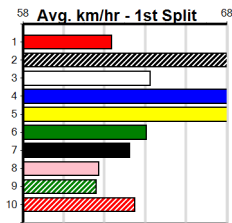

PINK DIAMOND MAIDEN SPRINTER FINAL

Distance: 450m, Race Type: Group Listed, Total Prizemoney: $22,900
1st: $15,000, 2nd: $4,500, 3rd: $2,250, 4th: $1,150

Watchdog Tips: **5** **6** **8** **7** **Bet:** **Win 5**