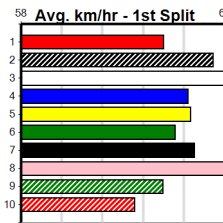

Suggested Quaddie:

1st Leg: 2,3,4

2nd Leg: 7

3rd Leg: 2,4,8

4th Leg: 2,3,5

Cost: \$50 for 185.19%

Average Winning Time:

Track Record:

Distance	Time	Greyhound	Date Set
390m	21.531	LEKTRA HECKLER	18-Dec-23
450m	24.590	REJUVENATE	04-Mar-23
650m	36.788	MISSION APOLLO	11-Sep-23

Download Now

Mobile Form Guide

Shepparton

TRACK INFO
 Track Circumference: 621m
 Inside Top Turn: 55m
 Track Width: 6m
 Inside Home Turn: 52m

PINK DIAMOND MAIDEN SHORT COURSE

Distance: 390m, Race Type: Group Listed, Total Prizemoney: \$22,900
1st: \$15,000, 2nd: \$4,500, 3rd: \$2,250, 4th: \$1,150

1

6:05PM
(VIC time)

FLAMING WHEELS (2) atoned for her luckless debut run with a top 21.99 win here last time and she appears to be a nice type. COUNTY KILDARE (7) has a nice turn of foot and he is suitably drawn out wide. SUPER SEATTLE (8) has been impressive to date