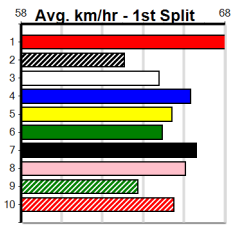

PINK DIAMOND ROOKIE SPRINTER FINAL

Distance: 450m, Race Type: Group Listed, Total Prizemoney: $30,500
1st: $20,000, 2nd: $6,000, 3rd: $3,000, 4th: $1,500

IDYLLIC JAMES (8) is armed with a dynamic turn of foot and he can break up the field as he crosses through the bend. HE SHINES (2) is the most gifted chaser in the race but he will need some room early. CHAMPAGNE CUDDLES (4) was brilliant last time

Watchdog Tips:

8

2

4

3

Bet:

Win 8

Main race card table containing 10 race entries with details on horse names, trainers, jockeys, odds, and winning boxes.