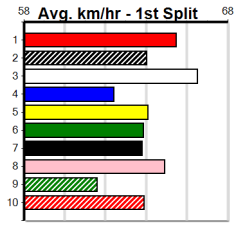

Watchdog Tips: 4 3 2 1 Bet: Win 4

Race card for Race 1: HENRY INTENTION [5]. Includes details on horse, trainer, jockey, race history, and winning boxes.

Race card for Race 2: SHAKE AND BAKE [4]. Includes details on horse, trainer, jockey, race history, and winning boxes.