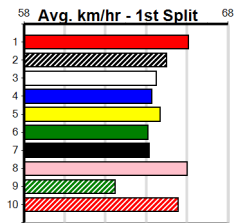

SILVER BRUTE (1) is a phenomenal talent and he will be carving out time on the arm. MY NEO (3) is another prolific winner and he will pressure the red for most of the journey. MEPUNGA MUSTANG (7) just needs some luck early on.

Distance: 390m, Race Type: Group Listed, Total Prizemoney: \$22,900
1st: \$15,000, 2nd: \$4,500, 3rd: \$2,250, 4th: \$1,150

BLACKPOOL BLADE (6) has been spearing the lids of late and he has the speed to lead throughout.
FAIRTRADE MARJEN (1) is racing with confidence and she will be on the pace from the outset.
HELLO EASY (2) won't be too far away.