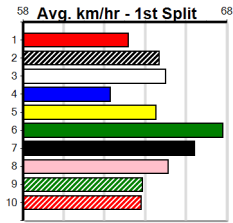

SPORTSBET PINK DIAMOND PRINCESS F

Distance: 450m, Race Type: Group Listed, Total Prizemoney: $30,500
1st: $20,000, 2nd: $6,000, 3rd: $3,000, 4th: $1,500

POWER OUT (6) explodes soon after box rise and she can break up the field through the first bend.
ASTON GOZO (1) was brilliant at Warragul and she is drawn to settle close to the speed. POWER
PAWS (8) continues to impress and is well drawn.

Watchdog Tips:

6

1

8

3

Bet:

Win 6

Table containing race details for 9 races. Each race entry includes horse name, trainer, odds, and performance data. Includes sections for 'Watchdog Tips', 'Bet:', and 'Win 6'. Each race also features 'Winnning Boxes' with prize and best start information.