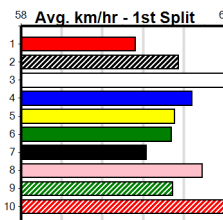

Watchdog Tips: 3 5 2 7 Bet: Win 3

Main race card table containing race details for 9 races, including horse names, trainers, owners, and performance statistics.

SPORTSBET PINK DIAMOND VETERANS

Distance: 390m, Race Type: Group Listed, Total Prizemoney: \$30,500
1st: \$20,000, 2nd: \$6,000, 3rd: \$3,000, 4th: \$1,500