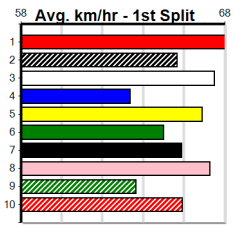

SPORTSBET PINK DIAMOND VETERANS

Distance: 390m, Race Type: Group Listed, Total Prizemoney: $30,500
1st: $20,000, 2nd: $6,000, 3rd: $3,000, 4th: $1,500

SILVER BRUTE (1) is a phenomenal talent and he will be carving out time on the arm. MY NEO (3) is another prolific winner and he will pressure the red for most of the journey. MEPUNGA MUSTANG (7) just needs some luck early on.

Watchdog Tips: 1 3 7 4 Bet: Trifecta 1/3,4,7/3,4,7 ($10 - 166.67%)

Main table containing race details for 10 races, including horse names, trainers, odds, and winning boxes.