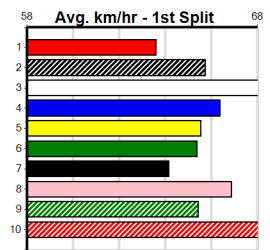

PINK DIAMOND CHAMPION SPRINTER FINAL

Distance: 450m, Race Type: Group Listed, Total Prizemoney: $74,500
1st: $50,000, 2nd: $14,000, 3rd: $7,000, 4th: $3,500

MATT LOCH (3) is one of the best one bend speedsters in the land and he should assume control soon after box rise. TRANSPONDER (5) is a genuine superstar and he is three of three here, while CRACKERJACK ARET (2) may be the value runner

Watchdog Tips: 3 5 2 7 Bet: Win 3

LASSARD [5] Strong type but may get too far back early, risky $26.00
BK Dog Nov-21 Sire: FLYING RICCIARDO Dam: FLOWING
Trainer: Mark Delbridge (Balliang)
Winning Distances: < 300m (0) 300 - 399m (0) 400 - 499m (2) 500 - 599m (4) 600 - 699m (0) > 700m (0)
Winning Weights: 33.1(1) 33.4(1) 33.5(3) 34.4(1)
Box History table and Prize Best Starts table included.

CRACKERJACK ARET [3] Hit or miss early, V12 engine, can threaten $12.00
RF Dog Feb-21 Sire: FERNANDO BALE Dam: MAXIMUM KACK
Trainer: Jordan Cooper (Lethbridge)
Winning Distances: < 300m (0) 300 - 399m (0) 400 - 499m (8) 500 - 599m (5) 600 - 699m (1) > 700m (0)
Winning Weights: 31.2(1) 31.3(2) 31.4(1) 31.6(1) 31.7(1) 31.9(2) 32.0(1) 32.1(3) 32.4(2)
Box History table and Prize Best Starts table included.

MATT LOCH [1] Phenomenal talent, pounces on the arm, yes $2.20
BK Dog Dec-21 Sire: AUSSIE INFRARED Dam: STEPPING
Trainer: Michelle Mallia (Avalon)
Winning Distances: < 300m (0) 300 - 399m (0) 400 - 499m (16) 500 - 599m (0) 600 - 699m (0) > 700m (0)
Winning Weights: 34.2(3) 34.3(1) 35.3(1) 35.5(2) 35.6(3) 35.7(2) 35.8(1) 36.0(2) 36.2(1)
Box History table and Prize Best Starts table included.

JEBRYNAH NITRO [5] Caused a boil over last time, harder tonight $51.00
BK Dog Mar-22 Sire: BERNARDO Dam: SEGOVIA'S DREAM
Trainer: Bryan Sykes (Upper Beaconsfield)
Winning Distances: < 300m (0) 300 - 399m (2) 400 - 499m (3) 500 - 599m (2) 600 - 699m (0) > 700m (0)
Winning Weights: 32.4(1) 32.5(1) 32.6(1) 32.8(2) 32.9(1) 33.3(1)
Box History table and Prize Best Starts table included.

TRANSPONDER [3] Superstar, unbeaten here, danger with luck early $2.80
BK Dog Mar-21 Sire: DELIVER Dam: UNQUESTIONABLY
Trainer: Jason Thompson (Pearcedale)
Winning Distances: < 300m (0) 300 - 399m (0) 400 - 499m (13) 500 - 599m (15) 600 - 699m (0) > 700m (0)
Winning Weights: 32.2(1) 32.3(1) 32.4(1) 32.8(1) 33.1(1) 33.3(2) 33.5(4) 33.6(8) 33.7(4) 33.8(4) 33.9(1)
Box History table and Prize Best Starts table included.