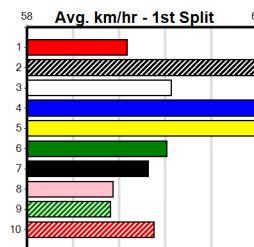

PINK DIAMOND MAIDEN SPRINTER FINAL

2

6:22PM

(VIC time)

Distance: 450m, Race Type: Group Listed, Total Prizemoney: $22,900
1st: $15,000, 2nd: $4,500, 3rd: $2,250, 4th: $1,150

ZEUS THUNDERBOLT (5) scorched early in his top 24.99 debut win here and he will prove hard to reel in again. RUXTON BALE (6) has been placed in all three runs here and she will get a nice cart across early. PIEBALD (8) will be strong late

Watchdog Tips: 5 6 8 7 **Bet:** Win 5

	Form Box	Wgt	Dist	Track	Date	Time	BON	Margin	1st/2nd (Time)	PIR	Checked	Comment	WR	Split 1	S/P	Grade	
1	GREYSYND SAMMY [M] $10.00																
	Lack of early speed is a worry, may find bother																
	BK Dog Aug-22 Sire: BLACK MAGIC OPAL Dam: IT'S A WISH Trainer: Michael Chilcott (Heathcote)																
	Owner(s): chillicook (SYN), J Chilcott, M Chilcott, G Cooke, W Owen																
	Winning Distances: < 300m (0) 300 - 399m (0) 400 - 499m (0) 500 - 599m (0) 600 - 699m (0) > 700m (0)																
	Winning Weights:																
	2nd (7) 33.4 450 SHP R9 03-Jun-24 25.68 24.99 4.25L REANNA'S PRIDE (25.38) M/443 6.79 $14.20 MH																
	4th (4) 33.2 450 SHP R5 10-Jun-24 25.53 25.25 4.25L BEBOP JAZZ (25.25) S/764 7.09 $17.40 MSF																
	Last 3 wins NOT included above																
	<table border="1" style="width: 100%; border-collapse: collapse;"> <thead> <tr> <th colspan="8">Box History</th> </tr> <tr> <th>Bx</th> <th>1st</th> <th>2nd</th> <th>3rd</th> <th>4th</th> <th>5th</th> <th>6th</th> <th>7th</th> <th>8th</th> </tr> </thead> <tbody> <tr><td>1</td><td></td><td></td><td></td><td></td><td></td><td></td><td></td><td></td></tr> <tr><td>2</td><td></td><td></td><td></td><td></td><td></td><td></td><td></td><td></td></tr> <tr><td>3</td><td></td><td></td><td></td><td></td><td></td><td></td><td></td><td></td></tr> <tr><td>4</td><td></td><td></td><td></td><td>1</td><td></td><td></td><td></td><td></td></tr> <tr><td>5</td><td></td><td></td><td></td><td></td><td></td><td></td><td></td><td></td></tr> <tr><td>6</td><td></td><td></td><td></td><td></td><td></td><td></td><td></td><td></td></tr> <tr><td>7</td><td></td><td>1</td><td></td><td></td><td></td><td></td><td></td><td></td></tr> <tr><td>8</td><td></td><td></td><td></td><td></td><td></td><td></td><td></td><td></td></tr> <tr> <td>Prize</td> <td colspan="7"></td> <td>$595.00</td> </tr> <tr> <td>Best</td> <td colspan="7"></td> <td>NBT</td> </tr> <tr> <td>Starts</td> <td colspan="7"></td> <td>2-0-1-0</td> </tr> <tr> <td>Trk/Dts</td> <td colspan="7"></td> <td>2-0-1-0</td> </tr> <tr> <td>APM</td> <td colspan="7"></td> <td>595</td> </tr> </tbody> </table>																
2	BEBOP JAZZ [7] $6.50																
	Cracking win last time, pace outside a worry, risk																
	BK Bitch Sep-22 Sire: SHIMA SHINE Dam: JAZZ OPERA Trainer: Peter Presutto (Devon Meadows)																
	Owner(s): N Presutto																
	Winning Distances: < 300m (0) 300 - 399m (0) 400 - 499m (1) 500 - 599m (0) 600 - 699m (0) > 700m (0)																
	Winning Weights: 27.2(1)																
	2nd (6) 27.4 450 SHP R10 03-Jun-24 25.44 24.99 3.00L VAN WYCK (25.24) Q/122 6.61 $7.60 MH																
	1st (8) 27.2 450 SHP R5 10-Jun-24 25.25 25.25 1.25L PIEBALD (25.32) Q/111 SW 6.56 $3.40 MSF																
	Last 3 wins NOT included above																
	<table border="1" style="width: 100%; border-collapse: collapse;"> <thead> <tr> <th colspan="8">Box History</th> </tr> <tr> <th>Bx</th> <th>1st</th> <th>2nd</th> <th>3rd</th> <th>4th</th> <th>5th</th> <th>6th</th> <th>7th</th> <th>8th</th> </tr> </thead> <tbody> <tr><td>1</td><td></td><td></td><td></td><td></td><td></td><td></td><td></td><td></td></tr> <tr><td>2</td><td></td><td></td><td></td><td></td><td></td><td></td><td></td><td></td></tr> <tr><td>3</td><td></td><td></td><td></td><td></td><td></td><td></td><td></td><td></td></tr> <tr><td>4</td><td></td><td></td><td></td><td></td><td></td><td></td><td></td><td></td></tr> <tr><td>5</td><td></td><td></td><td></td><td></td><td></td><td></td><td></td><td></td></tr> <tr><td>6</td><td></td><td>1</td><td></td><td></td><td></td><td></td><td></td><td></td></tr> <tr><td>7</td><td></td><td></td><td></td><td></td><td></td><td></td><td></td><td></td></tr> <tr><td>8</td><td>1</td><td></td><td></td><td></td><td></td><td></td><td></td><td></td></tr> <tr> <td>Prize</td> <td colspan="7"></td> <td>$3470.00</td> </tr> <tr> <td>Best</td> <td colspan="7"></td> <td>25.25(8)-10/6/24</td> </tr> <tr> <td>Starts</td> <td colspan="7"></td> <td>2-1-1-0</td> </tr> <tr> <td>Trk/Dts</td> <td colspan="7"></td> <td>2-1-1-0</td> </tr> <tr> <td>APM</td> <td colspan="7"></td> <td>2470</td> </tr> </tbody> </table>																
3	VAN WYCK [7] $5.00																
	Brilliant on debut, needs luck early, place																
	BK Dog Oct-22 Sire: TOMMY SHELBY Dam: LUMINOSA Trainer: Jeffrey Britton (Anakie)																
	Owner(s): G Farrugia																
	Winning Distances: < 300m (0) 300 - 399m (0) 400 - 499m (1) 500 - 599m (0) 600 - 699m (0) > 700m (0)																
	Winning Weights: 32.8(1)