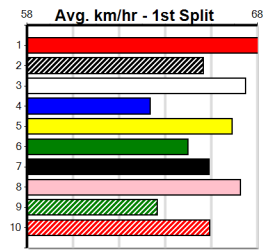

SPORTSBET PINK DIAMOND VETERANS FINAL

Distance: 390m, Race Type: Group Listed, Total Prizemoney: $30,500
1st: $20,000, 2nd: $6,000, 3rd: $3,000, 4th: $1,500

SILVER BRUTE (1) is a phenomenal talent and he will be carving out time on the arm. MY NEO (3) is another prolific winner and he will pressure the red for most of the journey. MEPUNGA MUSTANG (7) just needs some luck early on.

Watchdog Tips: 1 3 7 4 Bet: Trifecta 1/3,4,7/3,4,7 ($10 - 166.67%)

Race card for SILVER BRUTE [1]. Includes dog details, sire/dam, winning distances, and a box history table.

Race card for DR. FALKOR [4]. Includes dog details, sire/dam, winning distances, and a box history table.

Race card for MY NEO [1]. Includes dog details, sire/dam, winning distances, and a box history table.

Race card for HE'S NO SLOUCH [3]. Includes dog details, sire/dam, winning distances, and a box history table.

Race card for BUMPY'S DAD ROY [5]. Includes dog details, sire/dam, winning distances, and a box history table.