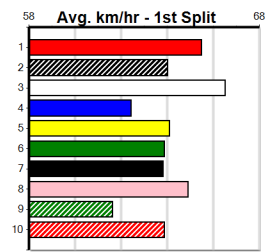

PINK DIAMOND ROOKIE DISTANCE FINAL

Distance: 650m, Race Type: Group Listed, Total Prizemoney: $30,500
1st: $20,000, 2nd: $6,000, 3rd: $3,000, 4th: $1,500

ELLA'S BABE (4) turned in a big performance to score here in a scorching 36.94 and she is a staying star on the rise. REITERATE (3) will set a cracking pace and the last 50m is a slight concern. SHAKE AND BAKE (2) is racing with great confidence.

Watchdog Tips: 4 3 2 1 Bet: Win 4

Race card for HENRY INTENTION [5]. Includes dog details, owner, sire, dam, winning distances, weights, and box history table.

Race card for SHAKE AND BAKE [4]. Includes dog details, owner, sire, dam, winning distances, weights, and box history table.

Race card for REITERATE [5]. Includes dog details, owner, sire, dam, winning distances, weights, and box history table.

Race card for ELLA'S BABE [5]. Includes dog details, owner, sire, dam, winning distances, weights, and box history table.

Race card for FLYING ENVY [5]. Includes dog details, owner, sire, dam, winning distances, weights, and box history table.