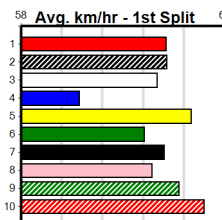

MATKO HIRE

Distance: 450m, Race Type: Grade 5, Total Prizemoney: \$2,925
1st: \$1,950, 2nd: \$600, 3rd: \$300, 4th: \$75

5

8:12PM

(VIC time)

BAY TUDOR (8) caught the eye here last week and he can go one better this time around. GRAY ELLIOT (3) was smartly placed at Horsham and he just needs a little luck in the early stages. OUTSMART (5) can run a cheeky race.