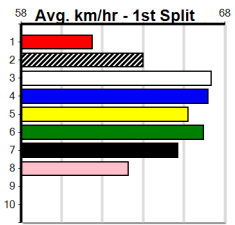

BOOK YOUR NEXT SOCIAL CLUB FUNCTI

Distance: 390m, Race Type: Free For All, Total Prizemoney: \$3,360
1st: \$2,250, 2nd: \$690, 3rd: \$345, 4th: \$75

6

8:31PM

(VIC time)

HIDDEN STONES (5) was simply brilliant when scoring here last week and he will take a power of beating again. TOP PAYER (4) has a top record here and he should be on the pace from the outset. SPRING AMMO (8) is another who goes well here.