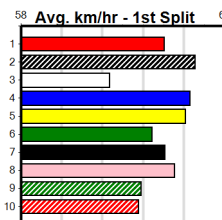

WOOD MOTORCYCLE & MOWER

Distance: 390m, Race Type: Mixed 4/5, Total Prizemoney: \$3,360
1st: \$2,250, 2nd: \$690, 3rd: \$345, 4th: \$75

10

9:58PM

(VIC time)

CHASING HEARTS (2) has been brilliant in his past two at Horsham and he will give them something to catch. BETSIE BALE (3) powered to the line at Warragul and she will get a nice run through mid race. DANE MULLANE (8) is well drawn out wide.