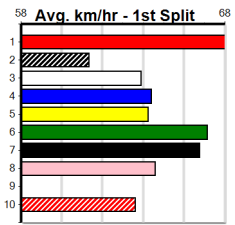

WANNON PARK BINGO WEDNESDAY'S

Distance: 390m, Race Type: Mixed 6/7, Total Prizemoney: $2,925
1st: $1,950, 2nd: $600, 3rd: $300, 4th: $75

9

9:37PM

(VIC time)

WESTERN BALE (5) is armed with electric early speed and he can break up the field in the run to the first bend. VILMA BALE (1) was dominant on debut and she exits the same draw tonight. PAPER SHREDDER (3) has claims

Watchdog Tips:

5

1

3

4

Bet:

Win 5