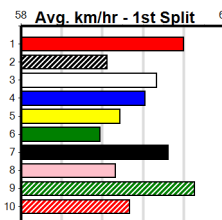

BROAD TREE CARE

Distance: 390m, Race Type: Grade 5, Total Prizemoney: \$2,925
1st: \$1,950, 2nd: \$600, 3rd: \$300, 4th: \$75

11

10:20PM

(VIC time)

NAPIER BALE (3) has turned in some great performances of late and he should be able to find the rail early on. NEENA BALE (2) is racing well and she should be on the pace for most of the journey. ELITE JET (8) can come out running at times