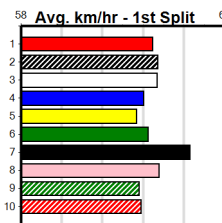

SPORTSBET SET A DEPOSIT LIMIT

Distance: 390m, Race Type: Grade 5, Total Prizemoney: $2,925
1st: $1,950, 2nd: $600, 3rd: $300, 4th: $75

12

10:45PM

(VIC time)

WHAT HOPE (7) has been impressive since resuming and she can light them up soon after box rise.
DOT'S REDEEMER (8) has been handily placed in her past two and she will get a nice cart across early. SARAH STARFISH (1) is more than capable.

Watchdog Tips:

7

8

1

4

Bet:

Win 7