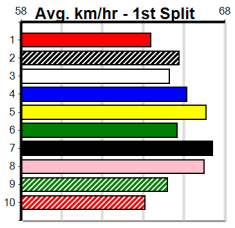

CASSIGN DESIGN

Distance: 390m, Race Type: Grade 5, Total Prizemoney: $2,925
1st: $1,950, 2nd: $600, 3rd: $300, 4th: $75

3

7:34PM
(VIC time)

TALCOTT BALE (7) scorched around Geelong two runs back and he will exit the same draw tonight.
FIFI BALE (2) has a good record here to date and she can settle on the speed. EXPLOSIVE DEBT (1) is always thereabouts in this class.

Watchdog Tips: **7** **2** **1** **6** **Bet:** **Win 7**