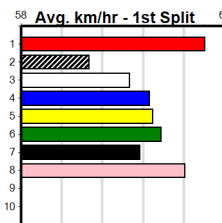

MACEY'S BISTRO (1-3 WINS)

Distance: 450m, Race Type: Restricted Win, Total Prizemoney: \$2,925

1st: \$1,950, 2nd: \$600, 3rd: \$300, 4th: \$75

4

7:53PM

(VIC time)

ASTON ZINGARA (1) has been luckless since her top 22.15 win here and she is drawn to make amends. PAW VARNER (2) was dominant at Traralgon and he will follow the red through early on. MEMPHIS RAINS (6) led for a long way here last time.