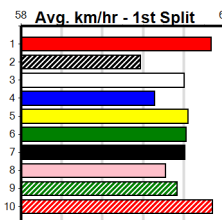

SPORTSBET FINAL (1-4 WINS)

Distance: 390m, Race Type: Restricted Win Final, Total Prizemoney: $3,360

1st: $2,250, 2nd: $690, 3rd: $345, 4th: $75

2

7:15PM

(VIC time)

DEROGATIVE (3) has been simply brilliant in his past two and he will prove hard to reel in again. NO RIGHT TURNS (4) is racing with great confidence and he will pressure the three throughout. RUXTON SPICE (1) is showing promise.

Watchdog Tips: **3** **4** **1** **7** **Bet:** **Win 3**