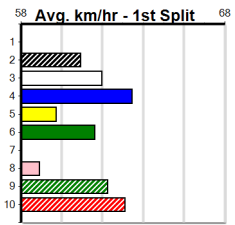

WANNON FUNCTION CENTRE

Distance: 390m, Race Type: Maiden, Total Prizemoney: $2,535
1st: $1,680, 2nd: $520, 3rd: $260, 4th: $75

1

6:56PM

(VIC time)

XENI BALE (2) has been placed in three of four to date and he has the speed to lead from go to whoa. CHARLIE ASH (7) is a well bred type and he is sure to have plenty of support on debut. HOME TOWN (6) won't be too far away.

Watchdog Tips: **2** **7** **6** **8** **Bet:** **Box Trifecta 2,6,7,8 ($10 for 41.67%)**

Form	Box	Weight	Dist	Track	Date	Time	BON	Margin	1st/2nd (Time)	PIR	Checked	Comment	W/R	Split 1	S/P	Grade	
1	DUKE CABOOM [M]											<i>Well bred, drawn to get every chance, respect</i>					
BK	D				Oct-22							BOOM FOOT					
Trainer: Jordan Mcquillen (Lara) $8.00																	
Owner(s): L Edgerton																	
<table border="1"> <thead> <tr><th colspan="8">Winning Boxes</th></tr> <tr><th>1</th><th>2</th><th>3</th><th>4</th><th>5</th><th>6</th><th>7</th><th>8</th></tr> </thead> <tbody> <tr><td>Prize</td><td></td><td></td><td></td><td></td><td></td><td></td><td></td><td>$0</td></tr> <tr><td>Best</td><td></td><td></td><td></td><td></td><td></td><td></td><td></td><td>FSH</td></tr> <tr><td>Starts</td><td></td><td></td><td></td><td></td><td></td><td></td><td></td><td>0-0-0-0</td></tr> <tr><td>Trk/Dst</td><td></td><td></td><td></td><td></td><td></td><td></td><td></td><td>0-0-0-0</td></tr> <tr><td>APM</td><td></td><td></td><td></td><td></td><td></td><td></td><td></td><td>$0</td></tr> </tbody> </table>																	
2	XENI BALE (NSW)[M]											<i>Impressive to date, has early speed, go close</i>					
BK	D				Jul-22							ETHLA ALLEN					
Trainer: Daniel Gibbons (Avalon) $3.60																	
Owner(s): B Wheeler																	
<table border="1"> <thead> <tr><th colspan="8">Winning Boxes</th></tr> <tr><th>1</th><th>2</th><th>3</th><th>4</th><th>5</th><th>6</th><th>7</th><th>8</th></tr> </thead> <tbody> <tr><td>Prize</td><td></td><td></td><td></td><td></td><td></td><td></td><td></td><td>$1,115.00</td></tr> <tr><td>Best</td><td></td><td></td><td></td><td></td><td></td><td></td><td></td><td>NBT</td></tr> <tr><td>Starts</td><td></td><td></td><td></td><td></td><td></td><td></td><td></td><td>4-0-1-2</td></tr> <tr><td>Trk/Dst</td><td></td><td></td><td></td><td></td><td></td><td></td><td></td><td>1-0-1-0</td></tr> <tr><td>APM</td><td></td><td></td><td></td><td></td><td></td><td></td><td></td><td>$996</td></tr> </tbody> </table>																	
3	ROSCOE BALE (NSW)[M]											<i>Steadily placed on debut, needs more time</i>					
WBK	D				May-22							WANNA ALLEN					
Trainer: Rebecca Gibbons (Avalon) $15.00																	
Owner(s): B Wheeler																	
<table border="1"> <thead> <tr><th colspan="8">Winning Boxes</th></tr> <tr><th>1</th><th>2</th><th>3</th><th>4</th><th>5</th><th>6</th><th>7</th><th>8</th></tr> </thead> <tbody> <tr><td>Prize</td><td></td><td></td><td></td><td></td><td></td><td></td><td></td><td>$260.00</td></tr> <tr><td>Best</td><td></td><td></td><td></td><td></td><td></td><td></td><td></td><td>FSH</td></tr> <tr><td>Starts</td><td></td><td></td><td></td><td></td><td></td><td></td><td></td><td>1-0-0-1</td></tr> <tr><td>Trk/Dst</td><td></td><td></td><td></td><td></td><td></td><td></td><td></td><td>0-0-0-0</td></tr> <tr><td>APM</td><td></td><td></td><td></td><td></td><td></td><td></td><td></td><td>$260</td></tr> </tbody> </table>																	
4	SAINT RAINE [M]											<i>Placed in five of ten here, place hope again</i>					
BE	B				Mar-22							SAINT MADDIE					
Trainer: Peter Byrne (Koroit) $10.00																	
Owner(s): P Byrne																	
<table border="1"> <thead> <tr><th colspan="8">Winning Boxes</th></tr> <tr><th>1</th><th>2</th><th>3</th><th>4</th><th>5</th><th>6</th><th>7</th><th>8</th></tr> </thead> <tbody> <tr><td>Prize</td><td></td><td></td><td></td><td></td><td></td><td></td><td></td><td>$2,170.00</td></tr> <tr><td>Best</td><td></td><td></td><td></td><td></td><td></td><td></td><td></td><td>NBT</td></tr> <tr><td>Starts</td><td></td><td></td><td></td><td></td><td></td><td></td><td></td><td>17-0-3-5</td></tr> <tr><td>Trk/Dst</td><td></td><td></td><td></td><td></td><td></td><td></td><td></td><td>10-0-3-2</td></tr> <tr><td>APM</td><td></td><td></td><td></td><td></td><td></td><td></td><td></td><td>$1433</td></tr> </tbody> </table>																	
5	SULTAN OF SWOON [M]											<i>Well beaten on debut, needs more time, next time</i>					
BK	D				Jun-22							SASSY IZZY					
Trainer: Deb Carr (Miniera) $9.00																	
Owner(s): Long Way To The Top (SYN), D Carr, E Christian