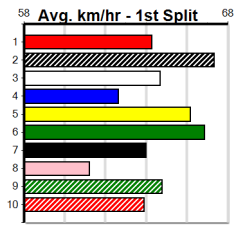

WARRNAMBOOL FENCING SPECIALISTS

Distance: 450m, Race Type: Grade 5, Total Prizemoney: \$2,925
1st: \$1,950, 2nd: \$600, 3rd: \$300, 4th: \$75

7

8:53PM

(VIC time)

RAPIDFIRE SERENA (8) is ideally drawn out wide and she will turn up the pressure in the middle stages. MORAINÉ ARNIE (3) was brilliant at Ballarat last time and he just needs a little luck mid race. AMINAH (1) won't be too far away.