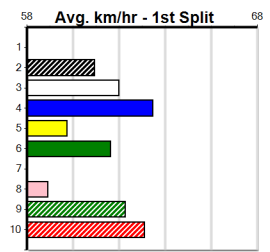

WANNON FUNCTION CENTRE

1
6:56PM
(VIC time)
Distance: 390m, Race Type: Maiden, Total Prizemoney: $2,535
1st: $1,680, 2nd: $520, 3rd: $260, 4th: $75

XENI BALE (2) has been placed in three of four to date and he has the speed to lead from go to whoa. CHARLIE ASH (7) is a well bred type and he is sure to have plenty of support on debut. HOME TOWN (6) won't be too far away.

Watchdog Tips: **2** **7** **6** **8** **Bet:** Box Trifecta 2,6,7,8 ($10 for 41.67%)

1

DUKE CABOOM [M] Well bred, drawn to get every chance, respect **$8.00**
BK Dog Oct-22 Sire: ASTON RUPEE Dam: BOOM FOOT
Owner(s): L Edgerton
Winning Distances: < 300m (0) 300 - 399m (0) 400 - 499m (0) 500 - 599m (0) 600 - 699m (0) > 700m (0)
Winning Weights:

Bx	1st	2nd	3rd	4th	5th	6th	7th	8th
1								
2								
3								
4								
5								
6								
7								
8								

Trainer: Jordan Mcquillen (Lara)
Last 3 wins NOT included above

2

XENI BALE (NSW)[M] Impressive to date, has early speed, go close **$3.60**
BK Dog Jul-22 Sire: JARVIS BALE Dam: ETHLA ALLEN
Owner(s): B Wheeler
Winning Distances: < 300m (0) 300 - 399m (0) 400 - 499m (0) 500 - 599m (0) 600 - 699m (0) > 700m (0)
Winning Weights:

Bx	1st	2nd	3rd	4th	5th	6th	7th	8th
1								
2			1	1				
3								
4								
5								
6				1				
7		1						
8								

Trainer: Daniel Gibbons (Avalon)
Last 3 wins NOT included above

3

ROSCOE BALE (NSW)[M] Steadily placed on debut, needs more time **$15.00**
WBK Dog May-22 Sire: ALLEN DEED Dam: WANNA ALLEN
Owner(s): B Wheeler
Winning Distances: < 300m (0) 300 - 399m (0) 400 - 499m (0) 500 - 599m (0) 600 - 699m (0) > 700m (0)
Winning Weights:

Bx	1st	2nd	3rd	4th	5th	6th	7th	8th
1								
2								
3								
4				1				
5								
6								
7								
8								

Trainer: Rebecca Gibbons (Avalon)
Last 3 wins NOT included above

4

SAINT RAINE [M] Placed in five of ten here, place hope again **$10.00**
BE Bitch Mar-22 Sire: BERNARDO Dam: SAINT MADDIE
Owner(s): P Byrne
Winning Distances: < 300m (0) 300 - 399m (0) 400 - 499m (0) 500 - 599m (0) 600 - 699m (0) > 700m (0)
Winning Weights:

Bx	1st	2nd	3rd	4th	5th	6th	7th	8th
1								
2		1		1				
3			2	1				
4			2					
5								
6					1	1	1	
7		1	1	2	1			
8		1	1					

Trainer: Peter Byrne (Koroit)
Last 3 wins NOT included above

5

SULTAN OF SWOON [M] Well beaten on debut, needs more time, next time **$9.00**
BK Dog Jun-22 Sire: SUPERIOR PANAMA Dam: SASSY IZZY
Owner(s): Long Way To The Top (SYN), D Carr, E Christian
Winning Distances: < 300m (0) 300 - 399m (0) 400 - 499m (0) 500 - 599m (0) 600 - 699m (0) > 700m (0)
Winning Weights:

Bx	1st	2nd	3rd	4th	5th	6th	7th	8th
1								
2								
3								
4							1	
5								
6								
7								
8								

Trainer: Deb Carr (Mininera)
Last 3 wins NOT included above