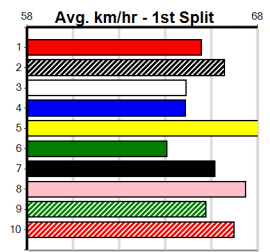

EDWARDS ELECTRICAL

Distance: 450m, Race Type: Mixed 4/5, Total Prizemoney: $3,360
1st: $2,250, 2nd: $690, 3rd: $345, 4th: $75

MAXIMUM AVA (8) was never headed in her top 22.54 Geelong win and she should get a nice cart across early on. CANYA EXCEED (7) was solidly placed here last week and he will be better for the run. FEDERAL FLASH (5) has solid SA form of late

Watchdog Tips: 8 7 5 2 Bet: Win 8

SOLITARY FLICKER [5] Needs to lead, too much pace outside, tested $12.00
Owner(s): Big Three (SYN), M Dennis, B Wright, M Bolger
Trainer: Carol Jackson (Neilborough)
Box History table and Prize Best Starts table included.

RICKY BOBBY RIOT [4] Cracking winner here last week, keep safe $4.60
Owner(s): S Camden-bermingham
Trainer: Colin Bermingham (Mount Mercer)
Box History table and Prize Best Starts table included.

MISS SCALLYWAG [4] Better suited to a slightly longer journey, place $10.00
Owner(s): WHERE'S SOOTY (SYN), S Crowe, M Crowe
Trainer: Michael Bewley (Pentland Hills)
Box History table and Prize Best Starts table included.

SPOT MULLANE [5] Great win last week, this is harder, tough ask $9.00
Owner(s): C Hayes
Trainer: Cooper Hayes (Mill Park)
Box History table and Prize Best Starts table included.

FEDERAL FLASH (NSW)[5] Strong SA form, good early burn, can threaten $7.50
Owner(s): Jiggins Fensom (SYN), D Jiggins, M Fensom
Trainer: David Peckham (Allendale East)
Box History table and Prize Best Starts table included.