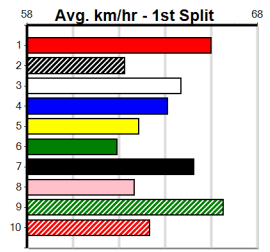

BROAD TREE CARE

Distance: 390m, Race Type: Grade 5, Total Prizemoney: $2,925
1st: $1,950, 2nd: $600, 3rd: $300, 4th: $75

NAPIER BALE (3) has turned in some great performances of late and he should be able to find the rail early on. NEENA BALE (2) is racing well and she should be on the pace for most of the journey. ELITE JET (8) can come out running at times

Watchdog Tips: 3 2 8 6 Bet: Win 3

CAPTAIN ROSIE (SA)[5] First look here, prefer drawn out wide, risky $10.00
Owner(s): D Peckham
Sire: SUPERIOR PANAMA Dam: SWEET ON ME
Trainer: David Peckham (Allendale East)

NEENA BALE (NSW)[5] Racing well, can find the rail early, danger $3.60
Owner(s): L Harris
Sire: DYNA VILLA Dam: JACLYN BALE
Trainer: Luke Harris (Somerville)

NAPIER BALE (NSW)[5] Strong type, drops in class, hard to hold out $3.50
Owner(s): A Gurry
Sire: DYNA VILLA Dam: DYNA WINTER
Trainer: Andrea Gurry (Nhill)

BLACKJACK TIGER (NSW)[5] Every chance last time, may need it easier $16.00
Owner(s): M Roberts
Sire: ASTON DEE BEE Dam: TRIANNA
Trainer: Christian Roberts (Terang)

HANDY MOLONE [5] Steady PB here, tough draw, prefer to watch $9.00
Owner(s): Mums Roast (SYN), L Gore, D Hand, J Moloney, R Gore
Sire: SHIMA SHINE Dam: LULUMON
Trainer: Linda Gore (Warrnambool)

1

2

3

4

5