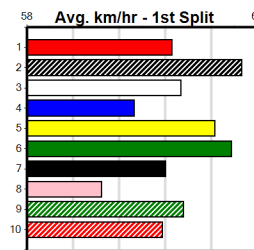

WARRNAMBOOL FENCING SPECIALISTS

7

8:53PM

(VIC time)

Distance: 450m, Race Type: Grade 5, Total Prizemoney: $2,925
1st: $1,950, 2nd: $600, 3rd: $300, 4th: $75

RAPIDFIRE SERENA (8) is ideally drawn out wide and she will turn up the pressure in the middle stages. MORAINÉ ARNIE (3) was brilliant at Ballarat last time and he just needs a little luck mid race. AMINAH (1) won't be too far away.

Watchdog Tips: **8** **3** **1** **2** **Bet:** **Win 8**

Form Box	Wgt	Dist	Track	Date	Time	BON	Margin	1st/2nd (Time)	PIR	Checked	Comment	WR	Split 1	S/P	Grade
1	AMINAH [5]														
BD	Bitch			Jun-21											
Owner(s): D Drew		Sire: BARCIA BALE		Dam: BAKALI		Trainer: Dustin Drew (Dennington)									
Winning Distances: < 300m (0) 300 - 399m (2) 400 - 499m (1) 500 - 599m (1) 600 - 699m (0) > 700m (0)															
Winning Weights: 28.8(1) 29.5(1) 29.7(1) 29.9(1)															
1st	(3)	28.8	512	MTG	R6	25-Feb-24	29.78	29.66	0.05L LAKEVIEW HEATHER (29.78)	0	SAMP		4.50	$3.40	6
2nd	(4)	29.5	515	SAP	R12	17-Mar-24	29.83	29.41	1.75L CANYA HYPERSONIC (29.72)	M/3432			5.20	$5.60	5
7th	(5)	29.2	515	SAP	R12	24-Mar-24	31.18	29.45	21.00 MANILA HECKLE (29.73)	M/5777	VO		5.27	$2.50	5NP
6th	(6)	29.0	512	MTG	R6	07-Apr-24	30.26	29.15	10.00 PAUA OF SILENCE (29.58)				4.51	$26.00	SH
1st	(1)	29.7	390	WBL	R12	22-Apr-24	22.07	22.06	3.00L ZIPPING CARDI (22.27)	M/11			8.69	$2.10	SH
4th	(8)	29.6	390	WBL	R4	01-May-24	22.30	21.87	2.25L ERUDITE BALE (22.15)	S/55			8.78	$2.20	SF
8th	(7)	29.8	525	MEP	R5	15-May-24	31.41	30.12	14.00 NIZHONI (30.43)	S/6888			5.30	$3.50	5
3rd	(3)	29.8	400	GEL	R4	01-Jun-24	22.81	22.41	1.75L IDYLLIC POINT (22.69)	M/54			8.69	$6.10	5
Last 3 wins NOT included above															
1st	(6)	29.5	302	MOR	R10	08-Apr-23	17.50	17.39	5.50L INTEGRITY SWIFT (17.88)					$2.00	MH
1st	(8)	29.9	425	BEN	R4	21-Apr-23	24.25	23.96	5.00L OFF TO SEE (24.58)	M/311			6.68	$2.50	X67H

Box History								
Bx	1st	2nd	3rd	4th	5th	6th	7th	8th
1	1				1	1		
2								
3	1		1					
4		1						
5			1					1
6	1			1		1		
7			1		1			1
8	1			1	1			
Prize Best Starts Trk/Dts APM								
$6740.00 FSTD 17-4-1-3 0-0-0-0 2654								

Form Box	Wgt	Dist	Track	Date	Time	BON	Margin	1st/2nd (Time)	PIR	Checked	Comment	WR	Split 1	S/P	Grade
2	BANDIT BULLET (NSW)[5]														
FBD	Dog			Jan-21											
Owner(s): Paul Bushell and Dennis Jenkins (SYN), P Bushell, D Jenkins		Sire: FERNANDO BALE		Dam: RACING BOOTS		Trainer: Geoffrey Mitchell (Spotswood)									
Winning Distances: < 300m (0) 300 - 399m (0) 400 - 499m (4) 500 - 599m (5) 600 - 699m (0) > 700m (0)															
Winning Weights: 30.0(1) 30.1(2) 30.2(2) 30.3(1) 30.5(1) 30.8(1) 31.2(1)															
4th	(4)	30.3	460	WGL	R5	16-Apr-24	25.98	25.63	5.00L HERE COMES BLUE (25.63)	M/222			6.49	$16.50	5F
5th	(6)	30.1	515	SAP	R8	21-Apr-24	29.91	29.30	9.00L HERE COMES BLUE (29.30)	M/2334			5.07	$17.20	X45
3rd	(2)	29.7	500	BEN	R8	26-Apr-24	28.22	28.11	1.75L LYRICAL LASSY (28.11)	M/212			6.42	$3.00	X45
3rd	(8)	30.1	500	BEN	R7	03-May-24	28.40	28.12	4.25L BOURKE (28.12)	M/122			6.53	$2.50	5H
2nd	(2)	30.1	525	MEP	R6	08-May-24	30.31	29.86	6.00L SHREWD STICKER (29.90)	Q/1122			5.02	$8.90	X45
6th	(1)	30.0	515	SAP	R8	20-May-24	30.27	29.40	13.00 PHEAVY JOE (29.40)	Q/2236			5.08	$10.60	X45
2nd	(8)	30.2	500	BEN	R8	24-May-24	28.27	27.83	0.10L OX THE MAN (28.27)	M/111			6.53	$2.30	X45
7th	(7)	30.3	525	MEA	R11	01-Jun-24	30.87	29.79	15.00 ORLI BALE (29.82)	S/7677			5.31	$30.80	5H
Last 3 wins NOT included above															
1st	(3)	31.2	440	GBN	R5	03-Nov-23	24.60	24.60	0.75L SPRING METEOR (24.65)	1111	1111		5.55	$1.90	X45
1st	(4)	30.8	425	BEN	R11	31-Mar-24	23.83	23.46	5.01L MISTRESS OASIS (23.87)	M/111			6.51	$7.50	X45
1st	(4)	30.1	460	WGL	R6	09-Apr-24	25.93	25.60	0.50L GRANNY ROSES (25.95)	M/111			6.46	$4.30	5H