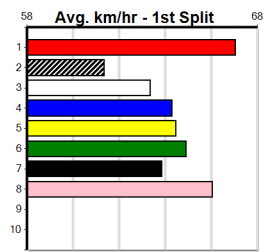

MACEY'S BISTRO (1-3 WINS)

Distance: 450m, Race Type: Restricted Win, Total Prizemoney: $2,925
1st: $1,950, 2nd: $600, 3rd: $300, 4th: $75

ASTON ZINGARA (1) has been luckless since her top 22.15 win here and she is drawn to make amends. PAW VARNER (2) was dominant at Traralgon and he will follow the red through early on. MEMPHIS RAINS (6) led for a long way here last time.

Watchdog Tips: 1 2 6 7 **Bet:** Win 1

1

ASTON ZINGARA [6] **$2.40**

Impressive type, drawn to lead, take catching

BK Bitch Mar-22 Sire: BARCIA BALE Dam: GYPSIES LUCK Trainer: Aimee Drew (Dennington)

Owner(s): R Borda

Winning Distances: < 300m (0) 300 - 399m (2) 400 - 499m (0) 500 - 599m (0) 600 - 699m (0) > 700m (0)

Winning Weights: 27.1(1) 27.4(1)

Run	Pos	Wgt	Dist	Track	Date	Time	Margin	1st/2nd (Time)	PIR	Checked	Comment	WR	Split 1	S/P	Grade
1st	(4)	27.1	390	WBL	R1	04-Apr-24	22.23	21.99	0.05L	INARA BALE (22.24)	Q/11	.	.	.	8.52 $3.80 M
2nd	(3)	27.0	390	WBL	R10	11-Apr-24	22.21	22.09	2.00L	URIAH BALE (22.09)	M/21	.	.	.	8.72 $5.00 X67
8th	(3)	27.3	390	WBL	R2	01-May-24	22.96	21.87	11.00	WALTER WALRUS (22.20)	S/88	.	.	.	8.97 $3.40 RWH
1st	(7)	27.4	390	WBL	R3	16-May-24	22.15	21.89	4.00L	SUPER SEDAN (22.42)	M/21	.	.	.	8.65 $1.80 7
5th	(2)	27.1	450	WBL	R5	23-May-24	25.74	25.15	8.50L	IDYLLIC JAMES (25.15)	M/333	.	.	.	6.73 $3.10 X67
7th	(3)	26.8	400	GEL	R3	01-Jun-24	23.29	22.41	5.50L	GOOD BOY BOY (22.90)	M/47	.	.	.	8.67 $2.30 RW

Last 3 wins NOT included above

Box History

Bx	1st	2nd	3rd	4th	5th	6th	7th	8th
1								
2								
3								
4								
5								
6								
7								
8								

Prize Best $4230.00 NBT
Starts 6-2-1-0
Trk/Dts 1-0-0-0
APM 3774

2

PAW VARNER (NSW)[7] **$3.60**

Dominant at Traralgon, danger if steps away

RF Dog Jul-22 Sire: DYNA TRON Dam: HADEEL BALE Trainer: Robert Camilleri (Lara)

Owner(s): B Wheeler

Winning Distances: < 300m (0) 300 - 399m (1) 400 - 499m (0) 500 - 599m (0) 600 - 699m (0) > 700m (0)

Winning Weights: 33.8(1)

Run	Pos	Wgt	Dist	Track	Date	Time	Margin	1st/2nd (Time)	PIR	Checked	Comment	WR	Split 1	S/P	Grade
2nd	(6)	34.0	425	BEN	R1	17-May-24	25.12	23.88	0.50L	LITTLE TIC (25.09)	M/621	.	.	.	6.79 $5.20 M
1st	(1)	33.8	350	TRA	R1	29-May-24	19.84	19.62	4.50L	DOOKIE GIBLET (20.14)	Q/11	.	.	.	6.63 $3.00 M

Last 3 wins NOT included above

Box History

Bx	1st	2nd	3rd	4th	5th	6th	7th	8th
1								
2								
3								
4								
5								
6								
7								
8								

Prize Best $2200.00 FSH
Starts 2-1-1-0
Trk/Dts 0-0-0-0
APM 2200