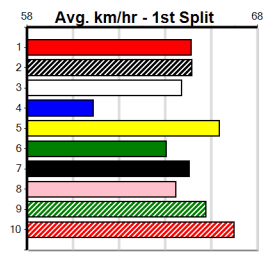

MATKO HIRE

Distance: 450m, Race Type: Grade 5, Total Prizemoney: $2,925
1st: $1,950, 2nd: $600, 3rd: $300, 4th: $75

BAY TUDOR (8) caught the eye here last week and he can go one better this time around. GRAY ELLIOT (3) was smartly placed at Horsham and he just needs a little luck in the early stages. OUTSMART (5) can run a cheeky race.

Watchdog Tips: 8 3 5 2 Bet: Win 8

LET FLY [5] Tends to have a flat patch mid race, tested $16.00
WF Dog Sep-20 Sire: PURE OCTANE Dam: NANCY MAY
Owner(s): Gillandca (SYN), D Carr, T Anderson, D Gillman
Trainer: Deb Carr (Minirera)

ASTON IGGY [5] Solid record here, good muster, respect $6.00
BK Dog Dec-21 Sire: ZIPPING GARTH Dam: ASTON TARA
Owner(s): R Borda
Trainer: Mark Johnson (Ross Creek)

GRAY ELLIOT [5] Strong effort at Horsham, danger with luck $4.80
RBD Dog Mar-22 Sire: TOMMY SHELBY Dam: IVY WREN
Owner(s): S Bruce
Trainer: Gary Hunt (Cudgee)

DASHER BALE (NSW)[5] Racing well but the draw is a worry, next time $10.00
F Dog Mar-22 Sire: FERNANDO BALE Dam: IDRIA BALE
Owner(s): L Harris
Trainer: Tammy Kennedy - harris (Somerv)

OUTSMART [5] Solidly placed in his past two, major player $7.50
BK Dog Sep-21 Sire: SUPERIOR PANAMA Dam: SHEZ IMPERIOUS
Owner(s): G Black
Trainer: Anita Gibbons (Lara)

1

2

3

4

5