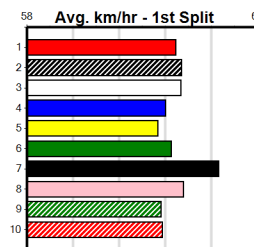

SPORTSBET SET A DEPOSIT LIMIT

Distance: 390m, Race Type: Grade 5, Total Prizemoney: $2,925
1st: $1,950, 2nd: $600, 3rd: $300, 4th: $75

WHAT HOPE (7) has been impressive since resuming and she can light them up soon after box rise. DOT'S REDEEMER (8) has been handily placed in her past two and she will get a nice cart across early. SARAH STARFISH (1) is more than capable.

Watchdog Tips: 7 8 1 4 **Bet:** Win 7

Form	Box	Wgt	Dist	Track	Date	Time	BON	Margin	1st/2nd (Time)	PIR	Checked	Comment	WR	Split 1	S/P	Grade
1 SARAH STARFISH [5] $6.00																
Good record here, well drawn, can threaten																
Trainer: Simone Fisher (Lara)																
Owner(s): MIDDLE TOTE (SYN), H Bailey, J Aitken																
Sire: ASTON DEE BEE Dam: MAJA MAHI MAHI																
Winning Distances: < 300m (0) 300 - 399m (3) 400 - 499m (1) 500 - 599m (0) 600 - 699m (0) > 700m (0)																
Winning Weights: 25.4(1) 25.5(2) 25.7(1)																
1st	(8)	25.7	300	HVL	R11	01-Mar-24	16.78	16.78	0.50L WALTER WALRUS (16.81)	M/4	.	SW	.	3.97	$3.00	T3-6
7th	(7)	25.5	390	WBL	R11	07-Mar-24	23.14	21.79	15.00 MORAINÉ MARVEL (22.12)	S/67	.	.	.	8.92	$12.40	5
2nd	(8)	25.5	390	WBL	R11	26-Mar-24	22.53	22.28	1.75L ASTON SHERIFF (22.42)	S/22	.	.	.	8.75	$4.10	5
1st	(3)	25.4	400	WGL	R8	04-Apr-24	22.90	22.65	3.00L HIS AWESOME (23.10)	S/31	.	.	.	8.62	$5.90	T3-5
7th	(2)	25.2	410	HOR	R5	09-Apr-24	24.14	23.26	9.50L DASH OF SALLY (23.50)	M/57	.	.	.	10.58	$7.40	5
4th	(1)	25.6	390	BAL	R12	17-Apr-24	22.53	22.22	4.50L ARANDT'S GIRL (22.22)	M/45	.	.	.	8.59	$7.50	5
5th	(1)	25.2	390	WBL	R11	01-May-24	22.88	21.87	15.00 HOUSE OF TURBO (21.87)	M/44	.	.	.	8.91	$7.80	RWH
3rd	(3)	25.2	425	BEN	R10	15-May-24	24.41	24.04	5.50L HALEIGH VELLA (24.04)	M/433	.	.	.	6.74	$3.80	T3-5
Last 3 wins NOT included above																
1st	(7)	25.5	390	WBL	R2	21-Dec-23	22.47	22.12	0.75L ERUDITE BALE (22.52)	Q/11	.	.	.	8.52	$12.50	M
1st	(1)	25.5	390	WBL	R3	15-Jan-24	22.42	22.30	3.00L BELLA SUPREME (22.62)	M/11	.	.	.	8.58	$1.40	7

Box History								
Bx	1st	2nd	3rd	4th	5th	6th	7th	8th
1	1				1	1		
2		1					1	1
3	1	2	1					
4		1						
5						1	1	1
6					1			1
7	1	2					1	1
8	1	1						1

Prize Best Starts	$8500.00
Trk/Dts	22.42(1)-15/1/24
APM	28-4-7-2
	15-2-5-1
	4155