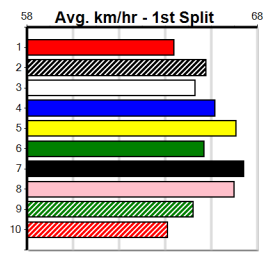

CASSIGN DESIGN

Distance: 390m, Race Type: Grade 5, Total Prizemoney: $2,925
1st: $1,950, 2nd: $600, 3rd: $300, 4th: $75

TALCOTT BALE (7) scorched around Geelong two runs back and he will exit the same draw tonight.
FIFI BALE (2) has a good record here to date and she can settle on the speed. EXPLOSIVE DEBT
(1) is always thereabouts in this class.

Watchdog Tips: 7 2 1 6 Bet: Win 7

EXPLOSIVE DEBT (NSW)[5] Racing well, has the good draw, can threaten $8.00
BK Dog Sep-20 Sire: ZIPPING GARTH Dam: EXPLOSIVE MADAME
Owner(s): G Black Trainer: Lisa Delbridge (Balliang)
Winning Distances: < 300m (0) 300 - 399m (7) 400 - 499m (10) 500 - 599m (0) 600 - 699m (0) > 700m (0)
Winning Weights: 34.4(1) 34.7(1) 35.0(2) 35.1(3) 35.2(2) 35.4(2) 35.5(1) 35.6(2) 35.7(1) 36.5(1) 36.9(1)
2nd (1) 35.6 425 BEN R7 12-Apr-24 24.25 23.73 0.025 LET'S EMBRACE (24.25) M/111 . . . . . 6.56 $4.30 4
4th (7) 35.6 435 SLE R8 21-Apr-24 24.81 24.40 3.25L MARCO ROSE (24.59) M/111 . . . . . 5.34 $16.30 FFA
6th (5) 35.6 460 GEL R6 26-Apr-24 26.13 25.57 4.50L BRUCE'S SHOUT (25.83) Q/223 . . . . . 6.56 $38.80 5
6th (6) 35.5 390 BAL R10 02-May-24 22.36 21.93 6.00L MYRNIONG STITCH (21.97) M/74 . . . . . 8.57 $36.60 X45
6th (7) 35.3 390 WBL R10 09-May-24 22.58 21.77 4.25L BOBBY (22.29) M/76 . . . . . 8.95 $4.20 X45
1st (5) 35.4 390 BAL R11 15-May-24 22.06 22.06 0.75L TOP PAYER (22.11) Q/11 . . . . . 8.37 $7.90 X45
2nd (1) 35.7 410 HOR R6 21-May-24 23.38 23.21 2.50L HARTNEY (23.21) Q/11 . . . . . 10.29 $1.90 5
6th (7) 35.9 400 WGL R10 28-May-24 23.12 22.34 9.50L NEED A PILOT (22.49) M/56 . . . . . 8.69 $12.10 X45
Last 3 wins NOT included above
1st (7) 35.1 450 BAL R4 13-Dec-23 25.49 24.86 1.00L THAT'S IVY'S (25.55) Q/111 . . . . . 6.55 $25.10 X45
1st (8) 35.2 425 BEN R10 16-Mar-24 24.00 23.61 1.5L JOLENE BALE (24.10) Q/111 . . . . . 6.52 $5.40 5
1st (2) 35.1 400 GEL R4 22-Mar-24 22.65 22.53 0.50L BLAME SPENCER (22.68) Q/11 . . . . . 8.35 $4.40 X45

FIFI BALE (NSW)[5] Good record here, gets the gun run, danger $4.20
RF Bitch Dec-21 Sire: FERAL FRANKY Dam: ZELZER ALLEN
Owner(s): B Wheeler Trainer: Robert Camilleri (Lara)
Winning Distances: < 300m (0) 300 - 399m (2) 400 - 499m (1) 500 - 599m (0) 600 - 699m (0) > 700m (0)
Winning Weights: 27.3(1) 27.6(1) 28.4(1)
3rd (3) 28.3 395 TRA R4 22-Mar-24 22.38 21.88 7.50L JEBRYNAH NITRO (21.88) M/443 . . . . . 3.86 $8.10 X67
3rd (6) 27.8 410 HOR R4 05-Apr-24 23.71 23.32 1.25L ASTON BUTTERS (23.63) M/33 . . . . . 10.62 $4.00 X67
2nd (2) 27.7 435 SLE R2 10-Apr-24 25.43 24.59 0.50L DR. OPHELIA (25.40) Q/133 . . . . . 5.28 $2.70 7
2nd (3) 27.6 410 HOR R4 16-Apr-24 23.46 23.10 0.50L ORIENTAL OPHELIA (23.44) M/22 . . . . . 10.32 $2.20 X67
1st (1) 27.3 410 HOR R9 23-Apr-24 23.26 23.26 2.50L JED'S MEMORY (23.43) M/11 . . . . . 10.40 $1.40 7
1st (1) 27.6 395 TRA R4 03-May-24 22.02 21.81 1.75L JOROGUMO (22.13) M/221 . . . . . 3.75 $1.60 X67
3rd (6) 27.6 410 HOR R3 07-May-24 23.58 23.12 3.75L LIGHTNING ZIGGY (23.33) M/44 . . . SW . . . 10.64 $1.80 RW
5th (2) 27.7 390 BAL R12 31-May-24 22.70 21.79 9.00L MORAINIE ARNIE (22.07) M/55 . . . . . 8.74 $5.00 5
Last 3 wins NOT included above
1st (7) 28.4 390 WBL R2 13-Jan-24 22.41 22.08 3.5L LUCY JANE (22.65) M/11 . . . . . 8.70 $1.50 M