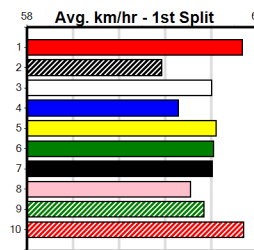

SPORTSBET FINAL (1-4 WINS)

2

7:15PM

(VIC time)

Distance: 390m, Race Type: Restricted Win Final, Total Prizemoney: $3,360
1st: $2,250, 2nd: $690, 3rd: $345, 4th: $75

DEROGATIVE (3) has been simply brilliant in his past two and he will prove hard to reel in again.
NO RIGHT TURNS (4) is racing with great confidence and he will pressure the three throughout.
RUXTON SPICE (1) is showing promise.

Watchdog Tips:

3

4

1

7

Bet:

Win 3

1

RUXTON SPICE [5] Shows promise, pace to burn, major player **$5.00**

BK Bitch May-22 Sire: NEED MY MONEYNOW Dam: SAINT WEST Trainer: Mark Johnson (Ross Creek)

Owner(s): S O'hehir

Winning Distances: < 300m (0) 300 - 399m (1) 400 - 499m (2) 500 - 599m (0) 600 - 699m (0) > 700m (0)

Winning Weights: 28.0(1) 28.1(2)

1st	2nd	3rd	4th	5th	6th	7th	8th					
1st (1)	28.0	410	HOR	R1	19-Apr-24	23.78	23.40	0.25L BIG SOLOMONA (23.79)	Q/11	10.23	$13.40	M
5th (1)	28.2	390	BAL	R9	02-May-24	23.42	21.93	8.00L BLOCK A BABE (22.87)	M/55	8.74	$20.40	X67
1st (6)	28.1	400	GEL	R10	07-May-24	22.74	22.58	1.75L GOLD BENZ (22.86)	Q/11	8.24	$16.50	X67
4th (6)	27.7	410	HOR	R9	14-May-24	23.71	23.14	1.75L SPLIT REEF (23.60)	Q/11	10.23	$5.40	6G
1st (6)	28.1	390	BAL	R9	22-May-24	22.38	21.85	1.00L JECHARIS BALE (22.45)	Q/12	8.40	$2.50	X67
2nd (7)	28.1	390	WBL	R3	30-May-24	22.50	21.92	1.75L DUCHESS GEORGIA (22.40)	Q/12	8.61	$9.40	RWH

Last 3 wins NOT included above

Bx	1st	2nd	3rd	4th	5th	6th	7th	8th
1	1				1			
2								
3								
4								
5								
6	2			1				
7		1						
8								

Prize Best	$5305.00
Starts	NBT
Trk/Dts	6-3-1-0
APM	1-0-1-0
	4969

2

MAYBE SPAGHETTI [7] Does not win enough races, look to others **$21.00**

BD Dog Nov-21 Sire: FERNANDO BALE Dam: SIXTEEN PEGS Trainer: Peter Fulton (Ecklin South)

Owner(s): B Fulton

Winning Distances: < 300m (0) 300 - 399m (1) 400 - 499m (0) 500 - 599m (0) 600 - 699m (0) > 700m (0)

Winning Weights: 28.5(1)

1st	2nd	3rd	4th	5th	6th	7th	8th					
F (8)	28.9	390	WBL	R1	22-Apr-24	0.00	22.06	SHAKA GOES BANG (22.42)	M/78	8.99	$11.20	SH
6th (6)	29.0	410	HOR	R3	30-Apr-24	24.07	23.20	7.00L ZAPPER BALE (23.59)	M/76	10.75	$39.10	7
3rd (6)	29.0	450	WBL	R7	06-May-24	26.10	25.46	5.50L POSIE YOU PEST (25.74)	M/222	6.72	$24.50	7
2nd (3)	28.6	410	HOR	R3	14-May-24	23.83	23.14	5.00L BELLA SUPREME (23.49)	M/22	10.75	$18.80	7
5th (4)	28.6	450	BAL	R9	19-May-24	26.64	25.88	11.00 SILVER MACHINE (25.88)	M/554	6.80	$4.30	T3-7
2nd (7)	28.3	390	WBL	R2	23-May-24	22.80	22.06	1.00L NARINGAL MATE (22.74)	M/41	8.94	$19.10	7
3rd (4)	28.4	390	WBL	R2	30-May-24	22.91	21.92	14.00 DEROGATIVE (21.99)	M/85	9.15	$45.80	RWH
4th (4)	28.4	390	BAL	R9	02-Jun-24	22.95	22.08	5.50L MIGHTY MONARCH (22.60)	M/64	8.82	$7.20	T3-7

Last 3 wins NOT included above

Bx	1st	2nd	3rd	4th	5th	6th	7th	8th
1				1	1			
2		2		1	1			1
3		1	4					
4	1		1	1	2	3	2	
5			1					
6			1	1		2		
7		2	1				2	
8			2		1	2		

Prize Best	$5985.00
Starts	23.00(4)-12/12/23
Trk/Dts	38-1-5-11
APM	13-1-2-4
	3559