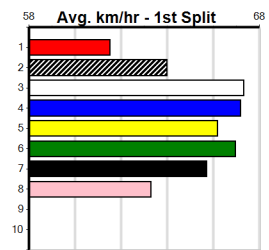

BOOK YOUR NEXT SOCIAL CLUB FUNCTION

Distance: 390m, Race Type: Free For All, Total Prizemoney: $3,360
1st: $2,250, 2nd: $690, 3rd: $345, 4th: $75

HIDDEN STONES (5) was simply brilliant when scoring here last week and he will take a power of beating again. TOP PAYER (4) has a top record here and he should be on the pace from the outset. SPRING AMMO (8) is another who goes well here.

Watchdog Tips: 5 4 8 3 Bet: Win 5

OBSTROPALOUS (WA)[4] Far from disgraced here last time, place claims $8.00
Owner(s): D Bewley
Sire: AUSSIE INFRARED Dam: MISS AMERICA
Trainer: Michael Bewley (Pentland Hills)

INSANE BROCKIE [4] Racing well but this class may test, next time $16.00
Owner(s): Serious (SYN), A Mccarroll, S Cruise, D Hayward, C Keen, B O'connor, B King, D Holahan
Trainer: Cameron Taylor (Neilborough)

KEY TO SUCCESS [4] Gutsy winner last time, fast early, respect $7.50
Owner(s): Miller Lamond (SYN), N Miller, P Lamond
Trainer: Peter Keane (Koroit)

TOP PAYER [3] Great record here, can ping the lids, danger $6.00
Owner(s): E Christian
Trainer: Deb Carr (Minerina)

HIDDEN STONES [4] Huge win here last time, hard to hold out $2.80
Owner(s): Y Rishon
Trainer: Yaakov Rishon (Warrnambool)

1

2

3

4

5