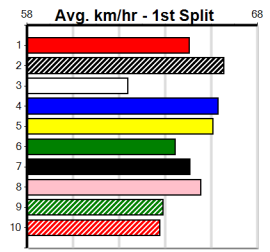

WOOD MOTORCYCLE & MOWER

Distance: 390m, Race Type: Mixed 4/5, Total Prizemoney: $3,360
1st: $2,250, 2nd: $690, 3rd: $345, 4th: $75

CHASING HEARTS (2) has been brilliant in his past two at Horsham and he will give them something to catch. BETSIE BALE (3) powered to the line at Warragul and she will get a nice run through mid race. DANE MULLANE (8) is well drawn out wide.

Watchdog Tips: 2 3 8 5 Bet: Win 2

MR. BLUE (NSW)[4] Back in form, pace in two is a worry, place $9.00
Owner(s): V Lungu
Winning Distances: < 300m (0) 300 - 399m (8) 400 - 499m (8) 500 - 599m (0) 600 - 699m (0) > 700m (0)
Box History table and Prize Best Starts table included.

CHASING HEARTS (SA)[5] Brilliant in his past two, pace to burn, yes $2.80
Owner(s): N Lalli
Winning Distances: < 300m (0) 300 - 399m (2) 400 - 499m (4) 500 - 599m (0) 600 - 699m (0) > 700m (0)
Box History table and Prize Best Starts table included.

BETSIE BALE (NSW)[5] Strong effort to score last time, danger $6.50
Owner(s): B Wheeler
Winning Distances: < 300m (0) 300 - 399m (1) 400 - 499m (5) 500 - 599m (0) 600 - 699m (0) > 700m (0)
Box History table and Prize Best Starts table included.

CORTEZ BALE (NSW)[5] Racing well but surrounded by pace, risky $10.00
Owner(s): B Wheeler
Winning Distances: < 300m (0) 300 - 399m (3) 400 - 499m (4) 500 - 599m (0) 600 - 699m (0) > 700m (0)
Box History table and Prize Best Starts table included.

BLUE BLOOD (SA)[5] Strong SA form, in good hands, respect $5.00
Owner(s): N Rawlings
Winning Distances: < 300m (0) 300 - 399m (5) 400 - 499m (3) 500 - 599m (0) 600 - 699m (0) > 700m (0)
Box History table and Prize Best Starts table included.