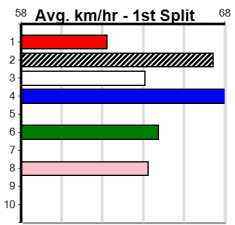

PINK DIAMOND ROOKIE SHORT COURSE

Distance: 390m, Race Type: S/E Heat, Total Prizemoney: $3,360
1st: $2,250, 2nd: $690, 3rd: $345, 4th: $75

5
6:24PM
(VIC time)

Watchdog Tips: **0 0 0 0** **Bet:** .