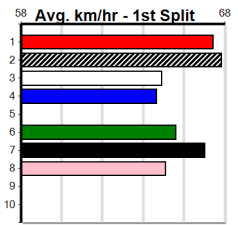

PINK DIAMOND CHAMPION SHORT COUR

Distance: 390m, Race Type: S/E Heat, Total Prizemoney: \$3,360
1st: \$2,250, 2nd: \$690, 3rd: \$345, 4th: \$75

6

6:39PM

(VIC time)

Watchdog Tips:

0 0 0 0

Bet: