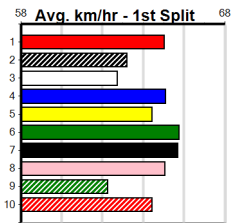

Ballarat

12

8:43PM

(VIC time)

PINK DIAMOND CHALLENGER SHORT CO

Distance: 390m, Race Type: Grade 5 Heat, Total Prizemoney: \$2,925

1st: \$1,950, 2nd: \$600, 3rd: \$300, 4th: \$75

Watchdog Tips: