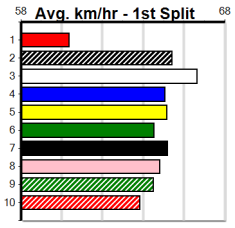

PINK DIAMOND ROOKIE SPRINTER HT2

Distance: 450m, Race Type: S/E Heat, Total Prizemoney: $3,875
1st: $2,600, 2nd: $800, 3rd: $400, 4th: $75

7
6:55PM
(VIC time)

Watchdog Tips: **0 0 0 0** Bet: **0**