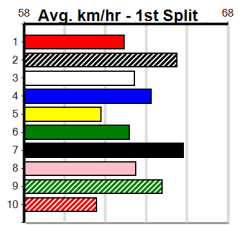

PINK DIAMOND CHALLENGER SPRINTER

Distance: 450m, Race Type: Grade 5 Heat, Total Prizemoney: $3,340
1st: $2,230, 2nd: $690, 3rd: $345, 4th: $75

Watchdog Tips: **0 0 0 0** Bet: **.**