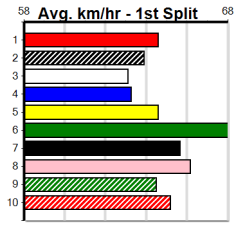

PINK DIAMOND CHALLENGER SPRINTER

Distance: 450m, Race Type: Grade 5 Heat, Total Prizemoney: $3,340
1st: $2,230, 2nd: $690, 3rd: $345, 4th: $75

Watchdog Tips: **0** **0** **0** **0** Bet: **.**