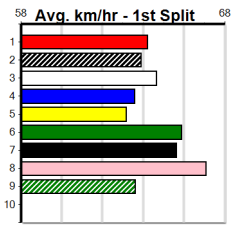

PINK DIAMOND PRINCESS HT4

Distance: 450m, Race Type: S/E Heat, Total Prizemoney: $3,875
1st: $2,600, 2nd: $800, 3rd: $400, 4th: $75

2

5:20PM
(VIC time)

Watchdog Tips: **0 0 0 0** Bet: **0**