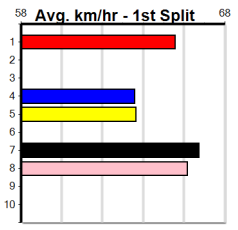

ENG WBL 2024-06-05

Ballarat

PINK DIAMOND ROOKIE SHORT COURSE

Distance: 390m, Race Type: S/E Heat, Total Prizemoney: \$3,360
1st: \$2,250, 2nd: \$690, 3rd: \$345, 4th: \$75

4

6:00PM

(VIC time)

Watchdog Tips: