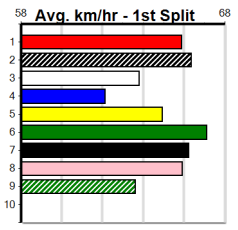

Mobile Form Guide

Average Winning Time:

Distance	Grade	Avg. Time
390m	S/E Heat	22.00
390m	Veterans Heat	22.15
390m	Grade 5 Heat	22.17
450m	S/E Heat	25.34
450m	Grade 5 Heat	25.39

Track Record:

Distance	Time	Greyhound	Date Set
390m	21.591	LAMIA MILA	26-May-24
450m	24.686	SILVER LAKE	03-Feb-21
545m	30.319	MY BRO KADE	23-Jan-19
660m	37.475	SHIMA MIST	12-Feb-20

Ballarat

TRACK INFO

Track Circumference: 622m
 Radius Top Turn: 59m
 Track Width: 6.5m
 Radius Home Turn: 59m

Ballarat

PINK DIAMOND PRINCESS HT3

Distance: 450m, Race Type: S/E Heat, Total Prizemoney: \$3,875
1st: \$2,600, 2nd: \$800, 3rd: \$400, 4th: \$75