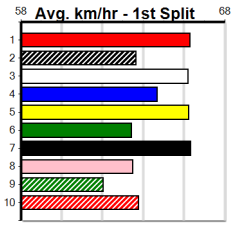

PINK DIAMOND CHALLENGER SHORT CO

Distance: 390m, Race Type: Grade 5 Heat, Total Prizemoney: $2,925
1st: $1,950, 2nd: $600, 3rd: $300, 4th: $75

11

8:22PM

(VIC time)

Watchdog Tips: 0 0 0 0 **Bet:** .