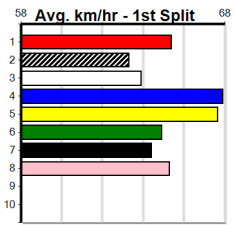

PINK DIAMOND VETERANS HT2

Distance: 390m, Race Type: Veterans Heat, Total Prizemoney: $2,925
1st: $1,950, 2nd: $600, 3rd: $300, 4th: $75

Watchdog Tips:

0 0 0 0

Bet: