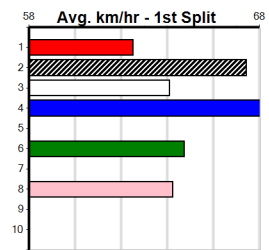

PINK DIAMOND ROOKIE SHORT COURSE HT4

Distance: 390m, Race Type: S/E Heat, Total Prizemoney: $3,360
1st: $2,250, 2nd: $690, 3rd: $345, 4th: $75

MR. FAHRENHEIT (2) is armed with brilliant early speed and he is capable of breaking the 22 seconds barrier. HARTNEY (8) can be risky at box rise but he explodes mid race and he likes to stay wide in his races. MISSE EASY (4) is showing promise.

Watchdog Tips: 2 8 4 6 **Bet:** Win 2

1

RIORSON BALE [M] Maiden chaser, thrown in the deep end, tested **$12.00**

BD Bitch Jul-22 **Sire: FERAL FRANKY** **Dam: QUAIL BALE** **Trainer: Correy Grenfell (Anakie)**

Owner(s): B Wheeler

Winning Distances: < 300m (0) 300 - 399m (0) 400 - 499m (0) 500 - 599m (0) 600 - 699m (0) > 700m (0)

Winning Weights:

Box	Dist	Wgt	Track	Date	Time	BOB	Margin	1st/2nd (Time)	PIR	Checked	Comment	WR	Split 1	S/P	Grade
8th (8)	29.0	460	GEL	R3	19-Apr-24	26.83	25.58	14.00 ELLIOTT (25.89)	M/688	.	.	.	6.94	$27.90	MH
2nd (2)	28.8	400	GEL	R1	26-Apr-24	22.94	22.29	0.025 TINKER BRUCE (22.94)	Q/32	.	.	.	8.70	$6.70	M
4th (7)	28.4	450	BAL	R2	06-May-24	26.37	25.55	9.00L PALDRON BALE (25.77)	M/874	.	.	.	7.10	$4.10	T3-M
3rd (2)	28.6	400	GEL	R2	14-May-24	23.18	22.84	5.00L SUDOKU ROSIE (22.84)	M/43	.	.	.	8.74	$6.30	M
5th (2)	27.9	515	SAP	R1	20-May-24	30.61	29.40	11.00L MITZI ROCKS (29.90)	Q/3544	.	.	.	5.25	$5.70	M
4th (2)	28.5	400	GEL	R1	25-May-24	22.93	22.40	2.00L OWNED BY CLOWNS (22.80)	M/44	.	.	.	8.71	$4.50	M
4th (6)	28.6	515	SAP	R2	03-Jun-24	30.30	29.83	6.00L DEVIOUS (29.88)	M/5444	.	.	.	5.25	$12.50	MH

Last 3 wins NOT included above

Box History								
Bx	1st	2nd	3rd	4th	5th	6th	7th	8th
1								
2	1	1	1	1				
3								
4								
5								
6				1				
7				1				
8								1

Prize								$880.00
Best								FSTD
Starts								7-0-1-1
Trk/Dts								0-0-0-0
APM								701

2

MR. FAHRENHEIT [5] Blinding early speed, can break 22 seconds, yes **$2.80**

BK Dog Jan-22 **Sire: ORSON ALLEN** **Dam: OUR MAGIC TURBO** **Trainer: Jeff Galea (Brookfield)**

Owner(s): J Galea

Winning Distances: < 300m (0) 300 - 399m (2) 400 - 499m (6) 500 - 599m (1) 600 - 699m (0) > 700m (0)

Winning Weights: 26.8(2) 26.9(2) 27.0(1) 27.1(2) 27.3(1) 27.5(1)

Box	Dist	Wgt	Track	Date	Time	BOB	Margin	1st/2nd (Time)	PIR	Checked	Comment	WR	Split 1	S/P	Grade
4th (8)	27.5	350	TRA	R10	22-Mar-24	20.47	20.01	6.50L MI AMIGO TEQUILA (20.04)	M/87	.	.	.	6.82	$5.70	X45
4th (5)	27.6	525	MEA	R5	30-Mar-24	30.25	29.50	3.00L GUNAI BOLD (30.05)	Q/1111	.	SW	.	5.00	$19.30	X45
6th (8)	28.0	512	MTG	R4	07-Apr-24	30.27	29.15	16.00L URIEL BALE (29.15)	M/43	.	.	.	4.41	$15.00	SH
3rd (5)	27.7	525	MEA	R11	13-Apr-24	30.43	29.78	0.75L TWILIGHT JET (30.39)	Q/1111	.	.	.	5.04	$1.70	5
1st (7)	27.5	450	WBL	R5	18-Apr-24	25.70	25.51	1.5L BAD MOVE (25.80)	Q/111	.	.	.	6.58	$4.80	5
8th (8)	27.2	450	WBL	R8	25-Apr-24	26.08	24.87	18.00L MORTON (24.87)	M/688	.	.	.	6.65	$28.40	SH
7th (2)	27.8	500	BEN	R8	28-Apr-24	28.84	27.81	15.00L JETSTREAM ICON (27.81)	M/334	.	.	.	6.64	$2.90	X45
5th (8)	27.6	390	BAL	R11	08-May-24	22.44	22.06	5.50L AYIA NEIGHBOUR (22.06)	M/85	.	.	.	8.75	$5.80	X45

Last 3 wins NOT included above

Box History								
Bx	1st	2nd	3rd	4th	5th	6th	7th	8th
1	3		1	1		1	1	
2	4	2						1
3						1	1	
4	1							1
5	1	1	1	1				
6	1	1	1	1		1	1	
7	1	2				2		
8				1	2	1		2

Prize								$32340.00
Best								NBT
Starts								38-9-7-2
Trk/Dts								1-0-0-0
APM								12283