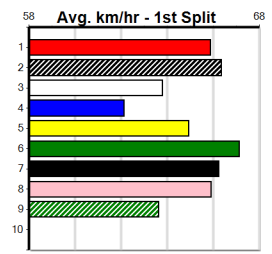

PINK DIAMOND PRINCESS HT3

Distance: 450m, Race Type: S/E Heat, Total Prizemoney: $3,875
1st: $2,600, 2nd: $800, 3rd: $400, 4th: $75

IMANI (7) has been ultra impressive since resuming from a spell and she is ideally drawn out wide.
CRIMSON KIT (8) regained some confidence with a top 25.39 win here and she can come out running. NAYELI (2) can run a cheeky race

Watchdog Tips: [7] [8] [2] [1] Bet: Win 7

SHE DEVIL [4] Drawn to be on the pace throughout, respect $7.50
Owner(s): T Deglaitis
Trainer: Ebony Deglaitis (Moolap)
Winning Distances: < 300m (0) 300 - 399m (1) 400 - 499m (11) 500 - 599m (0) 600 - 699m (0) > 700m (0)
Winning Weights: 29.1(1) 29.9(2) 30.1(2) 30.2(2) 30.3(1) 30.4(2) 30.5(2)

NAYELI [4] Showing promise, great turn of foot, threat $4.60
Owner(s): C Madigan
Trainer: Chelsi Madigan (Golden Square)
Winning Distances: < 300m (0) 300 - 399m (2) 400 - 499m (5) 500 - 599m (0) 600 - 699m (0) > 700m (0)
Winning Weights: 28.1(2) 28.4(2) 28.5(1) 28.6(1) 29.0(1)

DON'T TELL SHELL [5] Steady in her past two, needs it easier $21.00
Owner(s): heathcote park red nine syn (SYN), J Chilcott, L Forde, W Owen, T Byrne
Trainer: Michael Chilcott (Heathcote)
Winning Distances: < 300m (0) 300 - 399m (0) 400 - 499m (5) 500 - 599m (0) 600 - 699m (0) > 700m (0)
Winning Weights: 27.8(1) 28.1(1) 28.3(2) 28.5(1)

CABAO OPAL [7] Likely to get crowded early on, prefer others $16.00
Owner(s): DAILY GREYHOUND FARMS (SYN), G Dailly, T Dailly
Trainer: Thomas Dailly (Anakie)
Winning Distances: < 300m (0) 300 - 399m (0) 400 - 499m (1) 500 - 599m (0) 600 - 699m (0) > 700m (0)
Winning Weights: 27.9(1)

CHELSEA DAGGER [6] Improving type but this is harder, next time $10.00
Owner(s): KRAMERICA (SYN), G Farrugia, W Gallagher
Trainer: Paul Radstock (Burnbank)
Winning Distances: < 300m (0) 300 - 399m (1) 400 - 499m (1) 500 - 599m (0) 600 - 699m (0) > 700m (0)
Winning Weights: 24.0(1) 25.3(1)