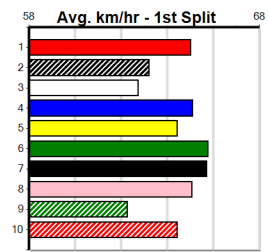

Ballarat
12
8:43PM
(VIC time)

PINK DIAMOND CHALLENGER SHORT

Distance: 390m, Race Type: Grade 5 Heat, Total Prizemoney: $2,925
1st: $1,950, 2nd: $600, 3rd: $300, 4th: $75

HELLO EASY (8) has been lighting up the clock at Traralgon of late and she looks suited in this event. NICE ONE TOM (6) is better than his past few runs and he can settle on the speed. DAISY MAY (2) is more than capable.

Watchdog Tips: 8 6 2 3 **Bet:** Win 8

Form Box	Wgt	Dist	Track	Date	Time	BON	Margin	1st/2nd (Time)	PIR	Checked	Comment	WR	Split 1	S/P	Grade	
1	MORAINÉ MARIO [5] $12.00															
	Down on confidence, can miss away, tested															
	BE Dog Mar-21 Sire: WHISKEY RIOT Dam: MORAINÉ COCO Trainer: Jack Clarke (Creswick)															
	Owner(s): J Clarke															
	Winning Distances: < 300m (0) 300 - 399m (2) 400 - 499m (3) 500 - 599m (0) 600 - 699m (0) > 700m (0)															
	Winning Weights: 29.6(1) 30.1(1) 30.3(1) 30.6(1) 31.8(1)															
	4th (1)	30.6	410	HOR	R8	30-Jan-24	23.49	22.92	8.50L SPRING PORT (22.92)	M/55	.	.	.	10.62	$34.70	X34
	2nd (7)	30.8	390	WBL	R4	07-Feb-24	22.23	21.78	0.75L TINKER CRYSTAL (22.19)	M/22	.	.	.	8.64	$3.90	5
	4th (6)	30.9	410	HOR	R6	13-Feb-24	24.03	22.92	12.00 ZELLA BALE (23.23)	M/24	.	V60	.	10.30	$10.90	X45
	8th (2)	30.4	390	WBL	R11	18-Apr-24	23.16	22.32	11.00 BUMPY GOLD (22.42)	M/88	.	.	.	9.19	$41.60	5
8th (3)	30.1	410	HOR	R7	23-Apr-24	24.22	23.26	8.50L HARTLEY BALE (23.63)	M/88	.	.	.	10.83	$58.80	X45	
8th (8)	30.2	390	WBL	R9	01-May-24	22.79	21.87	11.00 SAVANNAH RIOT (22.06)	M/75	.	.	.	8.92	$79.90	X45	
7th (2)	29.5	390	WBL	R11	16-May-24	22.83	21.89	9.50L FRONT COVER (22.17)	M/64	.	.	.	9.08	$30.80	5	
8th (2)	29.1	390	WBL	R10	23-May-24	22.87	22.06	9.00L UDANI BALE (22.25)	Q/88	.	.	.	8.92	$18.30	5	
Last 3 wins NOT included above																
1st (4)	29.6	410	HOR	R10	28-Oct-23	23.56	22.99	0.75L KOUTA MARJEN (23.60)	M/22	.	.	.	10.54	$2.80	X67	
1st (2)	30.1	390	WBL	R7	20-Nov-23	22.68	22.53	0.05L LEE LEE CABANG (22.68)	M/44	.	.	.	8.98	$3.00	5	
1st (3)	30.3	410	HOR	R9	01-Jan-24	23.46	23.01	0.50L KABUTO BALE (23.48)	Q/11	.	SW	.	10.32	$8.00	5	
Box History																
Bx	1st	2nd	3rd	4th	5th	6th	7th	8th								
1	1	1	1	3	1	1	1	2								
2	1	1	1	1	3	1	1	2								
3	1	1	1	2	1	1	1	1								
4	3	1	3	1	1	1	1	2								
5	1	1	1	1	2	1	1	1								
6	1	2	3	1	1	1	1	1								
7	1	1	1	1	1	1	1	1								
8	1	1	1	1	1	1	1	1								
Prize Best Starts Trk/Dts APM									$13455.00 NBT 53-5-5-7 5-0-1-0 3190							
2	DAISY MAY [5] $8.00															
	Goes well here, can clear the red, threat															
	BK Bitch Apr-21 Sire: BORAT Dam: DYNA FAME Trainer: Cody Hose (Lara)															
	Owner(s): C Hose															
	Winning Distances: < 300m (0) 300 - 399m (2) 400 - 499m (1) 500 - 599m (0) 600 - 699m (0) > 700m (0)															
	Winning Weights: 24.8(1) 25.2(1) 25.3(1)															
	5th (3)	24.9	400	GEL	R11	02-Apr-24	23.15	22.50	4.00L PLUTOCRACY (22.89)	Q/44	.	.	.	8.73	$22.50	6G
	2nd (3)	25.4	450	BAL	R6	08-Apr-24	25.80	25.44	1.5L GEORGE JETSON (25.70)	Q/111	.	.	.	6.61	$9.20	T3-RW
	1st (4)	24.8	450	BAL	R5	15-Apr-24	25.99	25.49	1.5L BRAVADO (26.08)	Q/111	.	.	.	6.63	$5.50	T3-RW
	F (6)	24.9	450	BAL	R7	21-Apr-24	0.00	25.70	. ASTON OPHELIA (25.70)	M/388	.	VO	.	6.72	$19.50	5
4th (2)	24.5	390	BAL	R10	12-May-24	22.59	22.15	6.50L LADY ARANDT (22.15)	M/55	.	SW	.	8.59	$28.80	T3-5	
3rd (7)	24.4	400	GEL	R11	21-May-24	23.06	22.48	6.00L SUPER SIZE FRIES (22.67)	M/32	.	.	.	8.67	$6.30	5	
6th (7)	24.6	450	BAL	R9	27-May-24	26.06	25.38	6.50L BACK TO SCRATCH (25.61)	Q/345	.	.	.	6.70	$51.10	SH	
3rd (4)	24.9	390	BAL	R3	02-Jun-24	22.65	22.08	4.75L SONIC SONNY (22.33)	M/44	.	.	.	8.67	$5.60	T3-5	
Last 3 wins NOT included above																
1st (1)	25.2	390	BAL	R1	09-Oct-23	22.62	22.15	1.5L TURBO TOMMY (22.71)	M/42	.	.	.	8.63	$4.20	T3-M	
1st (2)	25.3	390	BAL	R4	28-Feb-24	22.33	22.00	1.25L QUEEN SHAKIRA (22.40)	M/21	.	SW	.	8.48	$2.30	7	
Box History																
Bx	1st	2nd	3rd	4th	5th	6th	7th	8th								
1	1	4	2	1	1	1	1	1								
2	1	2	1	3	2	1	1	1								
3	2	1	1	1	1	1	1	1								
4	1	1	1	1	1	1	1	1								
5	1	2	1	1	2	1	1	1