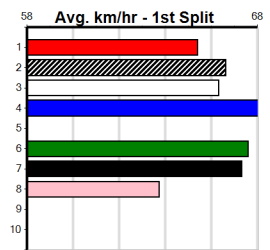

PINK DIAMOND CHAMPION SPRINTER HT2

Distance: 450m, Race Type: S/E Heat, Total Prizemoney: $3,875
1st: $2,600, 2nd: $800, 3rd: $400, 4th: $75

MATT LOCH (4) is the most in form speedster in the State and he has been breaking 25 seconds here for fun of late. SHIMA CURRENT (2) is a gifted chaser but he can be a tad risky at box rise. ROYAL GYPSY (6) is racing with confidence.

Watchdog Tips:

4

2

6

3

Bet:

Win 4

1

SYDNEY SHOW [5] Has improved of late but this class will test **$21.00**

LTFW Dog Sep-21 Sire: FERNANDO BALE Dam: SUPER TORA Trainer: Ronald Rogers (Long Gully)

Owner(s): D Bunn

Winning Distances: < 300m (0) 300 - 399m (0) 400 - 499m (6) 500 - 599m (3) 600 - 699m (0) > 700m (0)

Winning Weights: 31.9(1) 32.1(2) 32.3(2) 32.4(1) 32.5(1) 32.7(2)

Box	1st	2nd	3rd	4th	5th	6th	7th	8th
1	1	1			2			
2				1	3	1	1	
3						1	2	
4	2		1	3	1	1	2	2
5			1		1			
6	1		1	2				1
7	3	1			2			1
8	1	1		1				1

Prize Best Starts Trk/Dts APM $31570.00 FSTD 47-9-3-3 0-0-0-0 10394

2

SHIMA CURRENT [5] Explodes soon after box rise, clear danger **$4.80**

BK Dog Nov-21 Sire: SHIMA SHINE Dam: SWIFT CURRENT Trainer: Thomas Dailly (Anakie)

Owner(s): KOOWEE (SYN), D Gleeson, R Cummings, M Hildebrand, P Chopping, G Hildebrand

Winning Distances: < 300m (0) 300 - 399m (0) 400 - 499m (3) 500 - 599m (9) 600 - 699m (0) > 700m (0)

Winning Weights: 31.3(1) 31.5(1) 31.7(1) 32.3(2) 32.4(1) 32.5(1) 32.6(2) 32.9(2) 33.2(1)

Box	1st	2nd	3rd	4th	5th	6th	7th	8th
1	2			1	1			
2	4	2	1	1	2	1		
3		3	1					
4	2			2	1			
5	2		2	2				
6	1		1	3				1
7		2	1	1		1		
8	1	4						

Prize Best Starts Trk/Dts APM $119000.00 25.07(5)-26/7/23 47-12-11-6 8-1-3-0 54312

3

ON THE GREEN [4] Gutsy winner here two runs back, respect **$10.00**

BEED Dog Nov-21 Sire: FERNANDO BALE Dam: EASY CHOICE Trainer: Anthony Azzopardi (Rowsley)

Owner(s): DARREN AND MICHAEL PULEIO (SYN), D Puleio, M Puleio

Winning Distances: < 300m (0) 300 - 399m (0) 400 - 499m (4) 500 - 599m (4) 600 - 699m (0) > 700m (0)

Winning Weights: 32.9(1) 33.0(1) 33.1(1) 33.3(2) 33.4(2) 33.5(1)

Box	1st	2nd	3rd	4th	5th	6th	7th	8th
1	2							
2	3	3	2	1				
3	2	1		1				
4								
5	1		1			1		
6								
7	1		1					
8	1		2		1	1		

Prize Best Starts Trk/Dts APM $31095.00 25.12(3)-8/5/24 21-8-3-4 2-1-1-0 9369

4

MATT LOCH [1] Star speedster, runs time for fun, hard to reel in **$1.80**

BK Dog Dec-21 Sire: AUSSIE INFRARED Dam: STEPPING Trainer: Michelle Mallia (Avalon)

Owner(s): M Mallia

Winning Distances: < 300m (0) 300 - 399m (0) 400 - 499m (15) 500 - 599m (0) 600 - 699m (0) > 700m (0)

Winning Weights: 34.2(3) 34.3(1) 35.3(1) 35.5(1) 35.6(3) 35.7(2) 35.8(1) 36.0(2) 36.2(1)

Box	1st	2nd	3rd	4th	5th	6th	7th	8th
1	1							
2	2			1				1
3	3	2						1
4	1	2						
5	1							1
6	1	1		2				
7	4			1				
8	2		1					

Prize Best Starts Trk/Dts APM $125975.00 24.79(1)-15/5/24 29-15-5-1 8-6-1-0 93835

5

*** VACANT BOX ***

Sire: Dam: Trainer:

Owner(s):

Winning Distances: < 300m (0) 300 - 399m (0) 400 - 499m (0) 500 - 599m (0) 600 - 699m (0) > 700m (0)

Winning Weights:

Box History