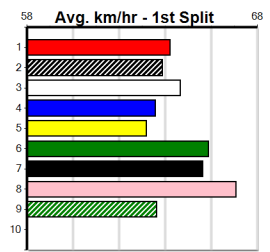

PINK DIAMOND PRINCESS HT4

Distance: 450m, Race Type: S/E Heat, Total Prizemoney: $3,875
1st: $2,600, 2nd: $800, 3rd: $400, 4th: $75

ASTON PING (7) owns a handy 25.40 PB here and she should assume control before the bend.
MAVIS TOLMIE (3) would prefer a wider draw but she has been brilliant in her past two at Warragul.
NORSE QUEEN (4) won't be too far away

Watchdog Tips:	7	3	4	1	Bet:	Win 7

Form Box	Wgt	Dist	Track	Date	Time	BON	Margin	1st/2nd (Time)	PIR	Checked	Comment	WR	Split 1	S/P	Grade
1	CABAO NICKEL [7] Can push wide but has a good turn of foot, respect $6.00														
BK	Bitch		Jun-22		Sire: BEAST UNLEASHED		Dam: CABAO		Trainer: Thomas Dailly (Anakie)						
Owner(s): DAILLY GREYHOUND FARMS (SYN), G Dailly, T Dailly															
Winning Distances: < 300m (0) 300 - 399m (0) 400 - 499m (1) 500 - 599m (0) 600 - 699m (0) > 700m (0)															
Winning Weights: 30.1(1)															
4th (5)	30.3	450	BAL	R2	17-Apr-24	26.50	25.13	14.00 ENZO ENVY (25.59)	M/644	.	.	.	6.97	$4.90	M
1st (2)	30.1	460	GEL	R4	23-Apr-24	25.77	25.73	3.5L CABAO MARBLE (26.00)	Q/111	.	SW	.	6.52	$6.80	M
5th (6)	29.6	525	MEP	R9	01-May-24	30.95	29.74	6.00L RUXTON FLAME (30.54)	M/5555	.	.	.	5.24	$17.80	X67H
2nd (1)	29.3	525	MEP	R10	08-May-24	30.51	29.86	3.75L GEANI BALE (30.25)	Q/2333	.	.	.	5.16	$2.80	X67
3rd (7)	29.5	525	MEA	R1	11-May-24	30.45	29.86	8.50L THIS TRAIN (29.86)	M/4433	.	.	.	5.21	$20.50	7
2nd (4)	29.3	525	MEA	R9	18-May-24	30.58	29.96	6.50L THIS TRAIN (30.16)	M/1122	.	.	.	5.12	$48.00	X67
6th (8)	29.3	525	MEA	R1	25-May-24	30.84	29.89	14.00 BLUE KERMARO (29.89)	M/4444	.	.	.	5.27	$7.70	7
2nd (8)	29.7	515	SAN	R1	30-May-24	30.39	29.95	0.50L AKELA JUDO (30.36)	Q/1111	.	W	.	5.19	$10.70	7
Last 3 wins NOT included above															
Prize Best Starts Trk/Dts APM															

2	OCEAN SUNSET [5] Great effort when placed at Horsham, place again $12.00														
F	Bitch		Dec-20		Sire: COSMIC RUMBLE		Dam: MOSSY GIRL		Trainer: Danielle Keane (Koroit) ENG WBL 2024-06-05						
Owner(s): M Keane															
Winning Distances: < 300m (0) 300 - 399m (0) 400 - 499m (4) 500 - 599m (0) 600 - 699m (0) > 700m (0)															
Winning Weights: 27.7(1) 28.0(1) 28.3(1) 29.7(1)															
6th (7)	29.8	450	WBL	R8	04-Apr-24	25.87	24.72	17.00 MATT LOCH (24.72)	M/566	.	.	.	6.83	$172.10	X45
5th (3)	29.6	450	BAL	R5	14-Apr-24	26.40	25.59	3.25L STRIKE A NIGHT (26.18)	M/554	.	.	.	6.82	$62.70	5
5th (8)	29.5	515	SAP	R9	21-Apr-24	30.33	29.30	4.50L BEAR HAND (30.03)	S/8665	.	.	.	5.30	$25.90	5
6th (4)	29.1	450	WBL	R4	25-Apr-24	26.06	24.87	9.00L MYALL MATE (25.44)	M/787	.	.	.	6.92	$17.20	5
6th (7)	28.8	425	BEN	R9	17-May-24	24.32	23.88	6.50L TAT LIBBY (23.88)	M/777	.	.	.	6.69	$47.00	X45
4th (4)	28.6	390	WBL	R12	23-May-24	22.48	22.06	3.25L CIRCLE THE MOON (22.25)	M/65	.	.	.	8.91	$17.60	5
3rd (4)	28.7	410	HOR	R10	28-May-24	23.16	22.94	3.25L NUMEROUS (22.94)	M/54	.	.	.	10.55	$48.50	X45
7th (3)	28.5	390	BAL	R12	31-May-24	22.78	21.79	11.00 MORAINIE ARNIE (22.07)	M/67	.	.	.	8.81	$43.00	5
Last 3 wins NOT included above															
1st (1)	27.7	450	WBL	R5	02-Oct-23	25.37	25.37	2.25L CROOKED SHADOWS	Q/111	.	SW	.	6.73	$5.10	X67
1st (1)	28.3	450	WBL	R7	27-Nov-23	25.45	25.45	6.00L MORAINIE MARVEL (25.85)	M/111	.	SW	.	6.65	$2.50	X67
1st (5)	29.7	450	WBL	R1	28-Mar-24	25.63	25.25	6.00L BRIGHT MOON (26.02)	Q/111	.	SW	.	6.64	$17.10	RW
Prize Best Starts Trk/Dts APM