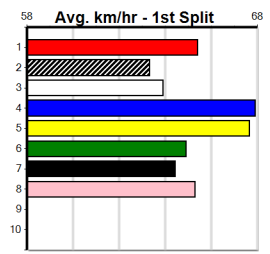

PINK DIAMOND VETERANS HT2

Distance: 390m, Race Type: Veterans Heat, Total Prizemoney: $2,925
1st: $1,950, 2nd: $600, 3rd: $300, 4th: $75

SILVER BRUTE (4) has won a staggering 62 races throughout his career and a clear run early can see him add another victory. ASTON HOUSTON (3) has a nice motor when right and he is expected to race well fresh. CARAJILLO (6) has solid claims

Watchdog Tips: **4** **3** **6** **8** **Bet:** **Win 4**

1

FIBULARIS [5] **Hit or miss early, can push up the track, risky** **$10.00**

BK Dog Dec-19 Sire: AUSSIE INFRARED Dam: TEMPORALIS
Owner(s): TABB FAMILY (SYN), M Tabb, S Tabb, K Tabb
Winning Distances: < 300m (0) 300 - 399m (8) 400 - 499m (9) 500 - 599m (3) 600 - 699m (0) > 700m (0)
Winning Weights: 31.4(1) 31.8(1) 31.9(1) 32.0(2) 32.1(2) 32.2(1) 32.3(2) 32.4(4) 32.5(2) 32.7(2) 32.8(1) 32.9(1)

Box	1st	2nd	3rd	4th	5th	6th	7th	8th
1	6	2	4					
2	3	1	1	3		1	1	
3		1	1	1	1	1	1	
4	2	1		1	3	2	1	1
5	1	2	1	3	2	1	1	
6	1		1		1	2	2	
7	2	3	2	2	1	2	1	
8	5	1	8	2				

Trainer: Kathrynne Tabb (Lara)

2

HAIL ZEUS [5] **Likely to get buried back mid race, tested** **$21.00**

BK Dog Jan-20 Sire: WORM BURNER Dam: FOREVER MERRY
Owner(s): TYGA RACING (SYN), T Samantzis, A Samantzis
Winning Distances: < 300m (0) 300 - 399m (11) 400 - 499m (6) 500 - 599m (0) 600 - 699m (0) > 700m (0)
Winning Weights: 32.1(1) 32.4(1) 32.5(2) 32.6(2) 32.7(1) 32.8(2) 32.9(1) 33.1(1) 33.2(1) 33.3(1) 33.4(1) 33.6(1) 33.8(1)

Box	1st	2nd	3rd	4th	5th	6th	7th	8th
1	3	2	2	2			3	4
2	2		4		1			
3	4	2	2	2	2	1	1	1
4	3	2			2	1	1	1
5	1			1	1	1		
6			2	3	1	1	1	
7	2	2	1	1	1	1	1	
8	2	2	4	2	3	1	2	

Trainer: Thomas Samantzis (Pentland Hill)

3

ASTON HOUSTON [5] **Resuming, nice engine when fit, danger** **$8.00**

BK Dog Dec-19 Sire: ASTON KIMETTO Dam: ASTON JADORE
Owner(s): R Borda
Winning Distances: < 300m (0) 300 - 399m (4) 400 - 499m (2) 500 - 599m (2) 600 - 699m (0) > 700m (0)
Winning Weights: 34.2(1) 34.6(1) 34.8(2) 34.9(1) 35.4(1) 35.6(1) 35.8(1)

Box	1st	2nd	3rd	4th	5th	6th	7th	8th
1	2	2	1	1				1
2	2		3	1				
3	1		1	1		1	3	1
4	2	1		2	1			1
5		1						1
6			1	1		1	1	
7	1							3
8				1	2			2

Trainer: Natasha Fullerton (Long Gully)

4

SILVER BRUTE [1] **Phenomenal talent, well graded, looks good** **$1.70**

LTF Dog Dec-19 Sire: ASTON DEE BEE Dam: WEEPING LASS
Owner(s): G Peach
Winning Distances: < 300m (0) 300 - 399m (28) 400 - 499m (34) 500 - 599m (0) 600 - 699m (0) > 700m (0)
Winning Weights: 33.7(1) 34.3(2) 34.5(2) 34.8(2) 34.9(2) 35.0(7) 35.1(3) 35.2(11) 35.3(10) 35.4(8) 35.5(6) 35.6(3) 35.7(2)

Box	1st	2nd	3rd	4th	5th	6th	7th	8th
1	8	1	1	1	1			1
2	5		2	1				
3	5	1	2			2	2	
4	12	1			1		2	
5	10							
6	9	2	2			1	1	
7	7	2	1				1	2
8	6	2	2					

Trainer: Gary Peach (Cape Clear)

5

SNOWY'S SISTER [3] **Returned to form last time, can run a drum** **$8.00**

BK Bitch Mar-20 Sire: MEPUNGA BLAZER Dam: UNMID BALE
Owner(s): P Karalekas
Winning Distances: < 300m (0) 300 - 399m (6) 400 - 499m (9) 500 - 599m (0) 600 - 699m (0) > 700m (0)
Winning Weights: 30.3(1) 30.7(1) 30.8(2) 31.3(2) 31.4(1) 31.5(1) 31.6(2) 31.7(2) 31.9(2) 32.3(1)

Box	1st	2nd	3rd	4th	5th	6th	7th	8th
1	2	1	3	1	2			1
2	3	4	1	2	2	3		2
3	4	1						2
4			4	2		1	1	
5	2	3		3				1
6		3	1			1	3	
7			1	1	1		2	2
8	4	1	2		2	2		2

Trainer: Tracey Deglaitis (Moolap)