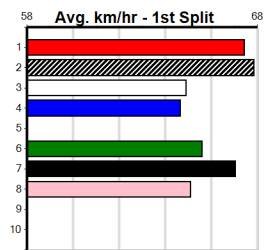

PINK DIAMOND CHAMPION SHORT COURSE

Distance: 390m, Race Type: S/E Heat, Total Prizemoney: $3,360
1st: $2,250, 2nd: $690, 3rd: $345, 4th: $75

WRONG BIAS (1) is as consistent as they come and he should have enough pace to hold the lead.
HOUSE OF TURBO (2) has won three on the spin in blistering fashion and he will challenge the red
throughout. BOBBY (6) was smartly placed last time out.

Watchdog Tips: **1** **2** **6** **7** **Bet:** **Win 1**

Form Box	Wgt	Dist	Track	Date	Time	BON	Margin	1st/2nd (Time)	PIR	Checked	Comment	WR	Split 1	S/P	Grade

WRONG BIAS [3]
WF Dog Aug-21
Owner(s): A Connell
Winning Distances: < 300m (0) 300 - 399m (4) 400 - 499m (10) 500 - 599m (0) 600 - 699m (0) > 700m (0)
Winning Weights: 28.6(3) 28.8(4) 28.9(3) 29.0(2) 29.2(1) 29.6(1)

Ultra consistent, likely leader, hard to reel in
Sire: FERNANDO BALE Dam: CAPTAIN JACKIE
Trainer: David Kerr (Caldermeade)

$3.60

1st (1) 28.8 400 WGL R5 09-Apr-24 22.57 22.19 1.25L MY NEO (22.66) Q/11 . . . . . 8.26 $2.20 FFA
2nd (1) 28.9 400 WGL R6 16-Apr-24 22.79 22.24 4.50L VICTA TARA (22.49) Q/22 . . . . . 8.42 $2.30 FFA
4th (7) 29.1 450 WBL R5 25-Apr-24 25.53 24.87 3.00L TROOPER TEARS (25.32) Q/124 . . . . . 6.54 $5.00 SH
2nd (8) 29.2 400 WGL R6 30-Apr-24 22.45 22.27 0.75L SHORT AND STUMPY (22.40) M/22 . . . . . 8.26 $3.90 FFA
4th (8) 29.3 390 SHP R6 13-May-24 22.25 21.99 3.75L RIENDO (21.99) M/45 . . . . . 8.63 $4.00 S
5th (3) 29.2 400 WGL R6 21-May-24 23.00 22.56 6.50L EARLY SECRETS (22.56) M/56 . . . . . 8.47 $3.60 FFA
3rd (7) 28.8 400 WGL R4 28-May-24 22.66 22.34 4.75L SHORT AND STUMPY (22.34) M/54 . . . . . 8.60 $9.50 FFA
3rd (4) 28.6 390 BAL R3 31-May-24 22.17 21.79 5.50L LAMIA MILA (21.79) Q/33 . . . . . 8.53 $12.10 S

Last 3 wins NOT included above

1st (4) 28.8 400 GEL R6 23-Feb-24 22.57 22.57 1.5L RAICHU (22.67) M/11 . . . . . 8.39 $2.00 X45
1st (4) 28.6 410 HOR R3 01-Mar-24 23.03 23.03 2.50L SPRING GONZALES (23.19) Q/11 . . . SW . 10.12 $1.60 5H
1st (1) 28.9 410 HOR R6 08-Mar-24 23.07 22.92 1.00L HIDDEN STONES (23.14) Q/11 . . . SW . 10.20 $1.60 5F

Box History

Bx	1st	2nd	3rd	4th	5th	6th	7th	8th
1	4	2						
2	2	4	2			2		
3		3			1			
4	4	1	2	1				
5	1	1					1	1
6			1			1	1	
7	1		2	1	1			
8	2	2		1	1			1

Prize Best $50635.00
Starts 21.90(8)-3/1/24
Trk/Dts 47-14-13-7
APM 6-3-2-1 20318