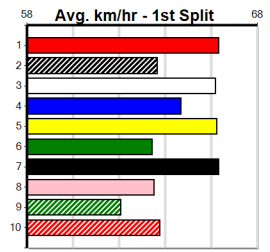

Ballarat
11
8:22PM
(VIC time)

PINK DIAMOND CHALLENGER SHORT

Distance: 390m, Race Type: Grade 5 Heat, Total Prizemoney: $2,925
1st: $1,950, 2nd: $600, 3rd: $300, 4th: $75

MORAINÉ BALOO (1) has shown a return to form in recent weeks and he is drawn to get all the breaks. SIDE OF ICE (3) has pace to burn and she can atone for her two luckless runs of late. CIRCLE THE MOON (4) has solid claims

Watchdog Tips: **1** **3** **4** **2** **Bet:** **Win 1**

1 MORAINÉ BALOO [5] **Strong type, drawn to settle close, looks good** **$4.60**
RBD Dog Nov-20 **Sire: RAW ABILITY Dam: STRONGBETH** **Trainer: Jack Clarke (Creswick)**
Owner(s): J Clarke
Winning Distances: < 300m (0) 300 - 399m (5) 400 - 499m (8) 500 - 599m (0) 600 - 699m (0) > 700m (0)
Winning Weights: 32.7(3) 32.8(1) 33.0(5) 33.1(1) 33.2(1) 33.4(1) 33.7(1)
7th (8) 32.8 400 GEL R11 12-Apr-24 23.15 22.53 9.00L SAVANNAH RIOT (22.53) M/57 . . . . . 8.63 $20.00 X45
7th (7) 32.7 450 WBL R6 18-Apr-24 26.07 25.51 8.00L REIKO SLATER (25.51) M/357 . . . . . 6.74 $24.10 X45
5th (1) 32.5 410 HOR R6 23-Apr-24 23.61 23.26 4.75L AVIANNA (23.28) M/56 . . . . . 10.56 $14.00 X34
7th (1) 32.6 390 WBL R9 01-May-24 22.71 21.87 9.50L SAVANNAH RIOT (22.06) Q/37 . . . . . 8.73 $7.50 X45
7th (8) 32.7 390 WBL R11 09-May-24 22.63 21.77 6.50L MAN OF COURAGE (22.19) S/77 . . . . . 8.81 $10.20 5
3rd (6) 32.5 410 HOR R6 14-May-24 23.69 23.14 4.75L CIRCLE THE STARS (23.36) M/54 . . . . . 10.75 $25.50 FFA
5th (4) 32.1 400 GEL R8 21-May-24 23.10 22.48 9.00L TINKER DOT (22.48) M/66 . . . . . 8.77 $9.60 X45
2nd (4) 32.0 390 WBL R7 27-May-24 22.41 22.17 0.05L TWO HAT PAT (22.41) M/33 . . . . . 8.79 $3.60 5
Last 3 wins NOT included above
1st (1) 33.0 410 HOR R7 01-Jan-24 23.26 23.01 0.25L MAXIMUM AVA (23.27) Q/22 . . . . . 10.52 $14.10 X45
1st (2) 33.2 390 WBL R9 07-Mar-24 22.26 21.79 1.00L TEXICALI FLASH (22.33) Q/44 . . . SW . 8.66 $3.20 5
1st (5) 33.0 410 HOR R6 02-Apr-24 23.43 23.24 4.75L ZENI BALE (23.76) Q/11 . . . . . 10.31 $12.40 5

2 AUSSIE BRONZE [5] **Prefer out wide but can charge late, respect** **$7.00**
F Bitch Dec-20 **Sire: AUSSIE INFRARED Dam: CAWBOURNE DOLLY** **Trainer: Tracey Deglaitis (Moolap)**
Owner(s): T Deglaitis
Winning Distances: < 300m (0) 300 - 399m (0) 400 - 499m (3) 500 - 599m (0) 600 - 699m (0) > 700m (0)
Winning Weights: 31.0(2) 31.2(1)
5th (1) 30.7 460 GEL R4 28-Nov-23 26.73 26.02 5.50L BETSIE BALE (26.36) Q/356 . . . V7 . 6.74 $7.60 X67
1st (6) 31.0 400 GEL R11 16-Apr-24 23.11 22.64 1.5L ZIPPING ARCEE (23.20) M/11 . . . . . 8.58 $17.60 6G
4th (7) 31.1 460 GEL R8 23-Apr-24 26.46 25.73 7.00L DIRTY DASH (25.99) M/555 . . . . . 6.74 $9.20 5
2nd (1) 30.9 460 GEL R8 30-Apr-24 26.35 26.21 2.00L BELLA SUGAR (26.22) M/222 . . . . . 6.72 $6.90 5
2nd (5) 31.0 450 WBL R8 06-May-24 25.59 25.46 2.00L WHITE BREW (25.46) M/122 . . . . . 6.68 $11.40 5
8th (5) 30.5 450 WBL R6 09-May-24 26.44 25.27 12.00 CLOUDY WREN (25.60) M/388 . . . . . 6.75 $19.70 5
7th (6) 30.9 460 GEL R6 21-May-24 26.51 25.73 12.00 BACK TO SCRATCH (25.73) Q/256 . . . . . 6.74 $33.90 X45
6th (7) 31.1 400 GEL R2 25-May-24 23.35 22.40 9.00L YAALA JUNIOR (22.74) M/46 . . . . . 8.80 $13.00 RW
Last 3 wins NOT included above
1st (8) 31.0 450 BAL R1 20-Feb-23 25.91 25.68 0.75L REDSHIFT WHISKEY (25.96) M/222 . . . SW . 6.74 $3.50 T3-M
1st (6) 31.2 450 BAL R5 27-Mar-23 25.93 25.57 0.50L WHISKEY REEF (25.96) Q/121 . . . . . 6.77 $4.90 T3-RW