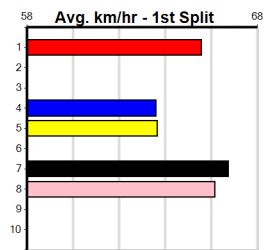

PINK DIAMOND ROOKIE SHORT COURSE HT3

Distance: 390m, Race Type: S/E Heat, Total Prizemoney: $3,360
1st: $2,250, 2nd: $690, 3rd: $345, 4th: $75

ASTON ZOOM (7) is four of four here and she is armed with brilliant pace once balanced.
BLACKPOOL SLADE (8) is airborne at present and he will test the seven for most of the journey.
ART THE CLOWN (4) is better than his past few runs.

Watchdog Tips: **7** **8** **4** **2** **Bet:** **Trifecta 7,8/4,7,8/2,4,7,8 ($10 - 125%)**

1

FINANCIAL NEWS [7] **Improving type but this is harder, prefer others** **$7.50**
BD Dog May-22 **Sire: FERNANDO BALE** **Dam: FRONT PAGE NEWS** **Trainer: Natasha Fullerton (Long Gully)**
Owner(s): F Cremona
Winning Distances: < 300m (0) 300 - 399m (1) 400 - 499m (0) 500 - 599m (0) 600 - 699m (0) > 700m (0)
Winning Weights: 32.4(1)

2nd (5)	31.6	390	SHP	R1	08-Apr-24	22.41	21.71	6.50L IF HE COULD (21.97)	M/33	8.59	$17.00	M
2nd (8)	31.8	425	BEN	R1	28-Apr-24	24.80	23.58	7.50L MCIVOR ALFY (24.28)	M/412	6.76	$5.70	M
1st (4)	32.4	390	SHP	R1	27-May-24	22.20	21.84	3.00L SWEET BEGONIA (22.41)	Q/11	8.38	$14.00	M

Box History

Bx	1st	2nd	3rd	4th	5th	6th	7th	8th
1								
2								
3								
4	1							
5		1						
6								
7								
8		1						

Prize Best Starts Trk/Dts APM: $2720.00 FSH 3-1-2-0 0-0-0-0 2512

Last 3 wins NOT included above

2

POSH PAWS [5] **Continues to impress, toughest test, place claims** **$6.00**
BK Bitch May-22 **Sire: AUSSIE INFRARED** **Dam: QUICK PAWS** **Trainer: Justin Booker (Kilmany)**
Owner(s): DODGE N BOOKS (SYN), J Booker, R Aurisch, K Morrison
Winning Distances: < 300m (0) 300 - 399m (3) 400 - 499m (0) 500 - 599m (0) 600 - 699m (0) > 700m (0)
Winning Weights: 29.1(1) 29.7(1) 30.3(1)

2nd (1)	30.0	350	TRA <th>R1</th> <th>07-Feb-24</th> <th>20.05</th> <th>19.45</th> <th>3.75L PARIS CALLING (19.79)</th> <th>Q/12</th> <th>6.48</th> <th>$3.80</th> <th>M</th>									
6th (7)	29.9	350	TRA	R1	21-Feb-24	21.06	19.68	8.00L FIRST MATE (20.50)	M/23	6.75	$3.80	M
2nd (4)	29.7	395	TRA	R1	03-Apr-24	22.72	22.16	2.25L LUXFORD (22.57)	Q/111	3.74	$10.90	M
3rd (6)	30.0	395	TRA	R1	12-Apr-24	22.50	22.16	3.25L HIGH END CASH (22.28)	Q/112	3.75	$3.00	M
1st (4)	30.3	350	TRA	R1	17-Apr-24	19.73	19.73	2.25L LEONARDO ZEAL (19.88)	Q/11	6.49	$3.40	M
2nd (7)	29.7	350	TRA	R3	03-May-24	19.90	19.33	0.75L ROBBIE LEE ROSE (19.85)	M/11	6.55	$3.50 X67	M
1st (8)	29.7	350	TRA	R3	15-May-24	19.76	19.69	2.25L ZED'S BACK (19.90)	M/11	6.57	$2.00 X67	M
1st (1)	29.1	350	TRA	R3	29-May-24	19.72	19.62	5.00L PAW WALDO (20.06)	Q/11	6.50	$1.20 X67	M

Box History

Bx	1st	2nd	3rd	4th	5th	6th	7th	8th
1	1	1						
2								
3								
4	1	1						
5								
6			1					
7		1				1		
8	1							

Prize Best Starts Trk/Dts APM: $7480.00 FSH 8-3-3-1 0-0-0-0 6556

Last 3 wins NOT included above

3

*** VACANT BOX ***
Sire: Dam:
Owner(s):
Winning Distances: < 300m (0) 300 - 399m (0) 400 - 499m (0) 500 - 599m (0) 600 - 699m (0) > 700m (0)
Winning Weights:
Trainer:
Box History