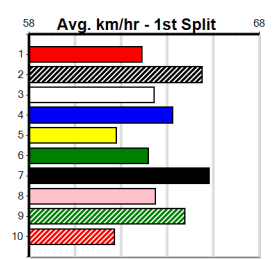

Ballaratt
9
7:37PM
(VIC time)

PINK DIAMOND CHALLENGER SPRINTER HT4

Distance: 450m, Race Type: Grade 5 Heat, Total Prizemoney: $3,340
1st: $2,230, 2nd: $690, 3rd: $345, 4th: $75

BALLAN BRUMBY (2) was a dazzling 19.01 Healesville winner last time and he looks suited in this event. MEAL TICKET (1) was far from disgraced here last time and she can run a big race again.
FULL SPEED AHEAD (7) is well drawn out wide.

Watchdog Tips: 2 1 7 8 **Bet:** Win 2

Form Box	Wgt	Dist	Track	Date	Time	BON	Margin	1st/2nd (Time)	PIR	Checked	Comment	W/R	Split 1	S/P	Grade
1															
MEAL TICKET [5] $4.60															
BK Bitch			May-22		Sire: FERNANDO BALE		Dam: VEGAS TICKET		Trainer: Mark Delbridge (Balliang)						
Owner(s): G Black															
Winning Distances: < 300m (0) 300 - 399m (1) 400 - 499m (3) 500 - 599m (0) 600 - 699m (0) > 700m (0)															
Winning Weights: 23.5(1) 23.6(1) 23.9(2)															
3rd	(2)	23.5	450	WBL	R7	11-Apr-24	25.59	25.08	1.00L	BOROUGH BANKER (25.52)	M/332	.	.	6.71	$5.30 5
3rd	(3)	23.7	460	WGL	R4	16-Apr-24	26.32	25.63	2.50L	DR. YANNICK (26.15)	M/554	.	.	6.74	$4.80 5
4th	(1)	23.6	460	GEL	R4	19-Apr-24	26.00	25.58	4.00L	PAT ABILITY (25.72)	M/444	.	.	6.74	$16.30 5
F	(3)	23.5	460	GEL	R5	26-Apr-24	0.00	25.57	.	ORBIT BALE (26.40)	M/577	.	V7	6.76	$4.40 5
8th	(3)	23.4	435	SLE	R4	12-May-24	25.30	24.08	9.50L	DR. FARRAH (24.67)	M/587	.	.	5.45	$17.50 RWH
7th	(3)	23.5	450	BAL	R10	15-May-24	25.74	24.79	8.50L	HE SHINES (25.16)	M/887	.	.	6.93	$21.60 5
4th	(3)	23.4	410	HOR	R9	21-May-24	23.73	23.21	4.00L	ORSON FURY (23.47)	M/43	.	.	10.60	$2.90 5
2nd	(1)	23.4	450	BAL	R7	27-May-24	25.76	25.38	1.25L	REDEEM THIS (25.68)	M/233	.	.	6.68	$3.20 SH
Last 3 wins NOT included above															
1st	(1)	23.9	390	WBL	R2	29-Nov-23	22.30	21.96	3.75L	MOONLIGHT SID (22.56)	M/11	.	.	8.52	$1.70 7
1st	(2)	23.9	450	WBL	R2	06-Jan-24	25.49	25.22	3.25L	CANYA EXPLODE (25.71)	M/221	.	.	6.79	$3.40 X67
1st	(6)	23.5	425	BEN	R4	16-Mar-24	23.94	23.61	1.00L	NAYELI (24.01)	S/321	.	SW	6.62	$30.40 5F
Prize Best Starts Trk/Dts APM: $12300.00, 25.54(1)-8/11/23, 28-4-3-5, 9-1-1-1, 5021															

2															
BALLAN BRUMBY [5] $2.80															
RF Dog			Feb-22		Sire: BEAST UNLEASHED		Dam: ASTON RIKU		Trainer: Joseph Pace (Sunshine North)						
Owner(s): J Pace															
Winning Distances: < 300m (0) 300 - 399m (3) 400 - 499m (1) 500 - 599m (0) 600 - 699m (0) > 700m (0)															
Winning Weights: 32.5(1) 32.9(1) 33.1(2)															
7th	(6)	33.0	350	HVL	R3	07-Jan-24	19.69	19.03	9.50L	ROCK THE WOK (19.03)	M/7	.	.	6.75	$34.60 MF
1st	(8)	32.5	450	BAL	R5	15-Jan-24	25.36	25.36	2.50L	BELLE EXTRA (25.53)	M/111	.	.	6.60	$2.90 T3-RW
8th	(5)	32.5	460	GEL	R6	22-Jan-24	27.01	25.90	16.00	MACKINAW PEACH (25.93)	M/768	.	.	6.92	$6.20 6G
3rd	(4)	32.7	350	HVL	R6	27-Feb-24	19.72	19.21	7.50L	DR. ASHER (19.21)	S/7	.	.	6.86	$12.40 6G
7th	(5)	32.7	450	BAL	R2	06-Mar-24	25.78	24.91	11.00	MOCK FISH (25.07)	M/337	.	W	6.65	$13.70 X67
8th	(3)	32.7	450	BAL	R3	27-Mar-24	26.25	24.85	13.00	URANA JASMINE (25.41)	S/688	.	.	6.71	$12.40 6G
1st	(6)	33.1	350	HVL	R5	10-May-24	19.66	19.66	2.75L	HOT SUMMER SKY (19.84)	M/1	.	.	6.63	$2.50 T3-RW
1st	(8)	33.1	350	HVL	R10	31-May-24	19.01	19.01	2.25L	ROWDAN (19.15)	Q/1	.	SW	6.49	$2.90 T3-5
Last 3 wins NOT included above															
1st	(8)	32.9	350	HVL	R1	31-Dec-23	19.75	19.13	0.25L	PAN LICKED (19.76)	Q/1	.	SW	6.67	$8.50 MH
Prize Best Starts Trk/Dts APM: $5500.00, 25.36(8)-15/1/24, 10-4-1-1, 3-1-0-0, 3356