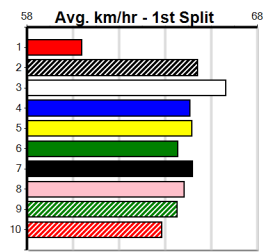

PINK DIAMOND ROOKIE SPRINTER HT2

Distance: 450m, Race Type: S/E Heat, Total Prizemoney: $3,875
1st: $2,600, 2nd: $800, 3rd: $400, 4th: $75

MISTER EASY (2) is two of two over this track/distance and he should have no trouble clearing the red early. ASTON LORD (5) has a great strike rate here and he can really burn early on. RUAPUKE ROCKS (4) just needs room early on.

Watchdog Tips: **2** **5** **4** **3** **Bet:** **Box Trifecta 2,3,4,5 ($10 for 41.67%)**

AKELA JUDO [6] **Strong type, will give away too much of a start** **$16.00**

BK Dog **Feb-22** **Sire: BALLYMAC KINGDOM** **Dam: AKELA CLASS** **Trainer: Thomas Dailly (Anakie)**

Owner(s): DAILLY GREYHOUND FARMS (SYN), G Dailly, T Dailly

Winning Distances: < 300m (0) 300 - 399m (0) 400 - 499m (1) 500 - 599m (1) 600 - 699m (0) > 700m (0)

Winning Weights: 35.2(1) 35.4(1)

Rank	Sex	Age	Wgt	Dist	Track	Date	Time	BOB	Margin	1st/2nd (Time)	PIR	Checked	Comment	WR	Split 1	S/P	Grade
2nd (7)	M	2	35.6	525	MEP	R2	08-May-24	30.53	29.86	2.75L PAW GRADY (30.35)	S/7543	.	.	.	5.43	$21.40	MH
4th (1)	M	1	35.2	525	MEA	R1	18-May-24	30.87	29.96	7.00L PAW GRADY (30.39)	M/5654	.	.	.	5.37	$5.80	MF
2nd (1)	M	1	35.0	525	MEP	R2	22-May-24	30.52	29.92	0.75L JENNY BALE (30.49)	M/6322	.	.	.	5.44	$2.00	RW
1st (7)	M	1	35.2	450	BAL	R2	26-May-24	25.64	24.76	0.50L RIVIA ZORO (25.67)	M/543	.	.	.	6.97	$4.00	M
1st (6)	M	1	35.4	515	SAN	R1	30-May-24	30.36	29.95	0.50L CABAO NICKEL (30.39)	M/7542	.	SW	.	5.49	$14.50	7

Last 3 wins NOT included above

Bx	1st	2nd	3rd	4th	5th	6th	7th	8th
1		1			1			
2								
3								
4								
5								
6	1							
7	1	1						
8								

Prize Best $9510.00
Starts 25.64(7)-26/5/24
Trk/Dts 5-2-2-0
APM 1-1-0-0
9010

MISTER EASY [4] **Class edge, unbeaten here, hard to hold out** **$3.20**

BK Dog **Feb-22** **Sire: HOOKED ON SCOTCH** **Dam: NICE AND EASY** **Trainer: Jason Portelli (Keilor Park)**

Owner(s): J Portelli

Winning Distances: < 300m (0) 300 - 399m (1) 400 - 499m (5) 500 - 599m (3) 600 - 699m (0) > 700m (0)

Winning Weights: 31.1(1) 31.4(1) 31.7(1) 31.8(1) 31.9(3) 32.0(1) 32.1(1)

Rank	Sex	Age	Wgt	Dist	Track	Date	Time	BOB	Margin	1st/2nd (Time)	PIR	Checked	Comment	WR	Split 1	S/P	Grade
7th (2)	M	1	31.7	515	SAN	R7	28-Mar-24	30.26	29.45	9.50L ETHANOL VOLUME (29.61)	M/7888	.	.	.	5.23	$5.10	S
1st (1)	M	1	31.9	460	GEL	R7	05-Apr-24	25.72	25.51	4.00L SHIMA STEEL (25.99)	M/221	.	.	.	6.69	$1.70	X45
8th (8)	M	1	31.8	520	GEL	R9	12-Apr-24	30.66	29.83	10.00 ETHANOL EXTRA (29.98)	M/5558	.	.	.	5.45	$3.80	SH
6th (7)	M	1	31.5	520	NOW	R6	21-Apr-24	30.39	29.52	6.50L SILVERTREE FAN (29.94)	566	566	.	.	4.34	$6.00	SH
1st (2)	M	1	31.4	485	HOR	R6	07-May-24	27.17	27.15	3.25L BLACK VIPER (27.39)	Q/111	.	.	.	5.62	$2.60	5H
5th (3)	M	1	31.6	485	HOR	R7	14-May-24	27.68	27.09	8.00L ACE OF PACE (27.13)	M/855	.	.	.	6.81	$3.20	5F
1st (6)	M	1	32.0	525	MEP	R5	22-May-24	29.98	29.92	1.75L EXTREMELY POTENT (30.10)	M/1111	.	SW	.	5.10	$3.00	5H
6th (2)	M	1	31.9	525	MEA	R5	01-Jun-24	30.93	29.79	14.00 DAINTREE DAZZLER (29.97)	Q/3547	.	.	.	5.24	$2.90	5F

Last 3 wins NOT included above

Bx	1st	2nd	3rd	4th	5th	6th	7th	8th
1	2	2						
2	2	1		2	1	1	1	
3								
4	2							
5		1						
6	3							
7			1		1	1		
8								1

Prize Best $38110.00
Starts 25.13(6)-20/12/23
Trk/Dts 23-9-4-1
APM 2-2-0-0
16976