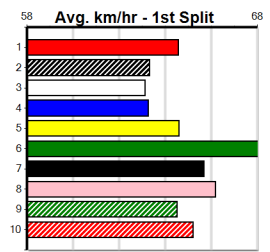

PINK DIAMOND CHALLENGER SPRINTER HT3

Distance: 450m, Race Type: Grade 5 Heat, Total Prizemoney: $3,340
1st: $2,230, 2nd: $690, 3rd: $345, 4th: $75

VERSNELLEN (6) was a dominant 22.15 Shepparton winner when resuming and he can handle the slight rise in distance. THAT'S RARE (7) has been solidly placed in her past two and she will get a nice cart across. TWO TOOTS (5) can come out running

Watchdog Tips: 6 7 5 8 Bet: Win 6

HARRY ZOOM [5] SCRATCHED $10.00
RBD Dog Jan-22 Sire: AUSSIE INFRARED Dam: PERFECT PIPER
Owner(s): D Dooley
Winning Distances: < 300m (0) 300 - 399m (3) 400 - 499m (0) 500 - 599m (0) 600 - 699m (0) > 700m (0)
Winning Weights: 32.1(1) 32.2(1) 32.5(1)
2nd (8) 32.0 410 HOR R4 01-Jan-24 23.44 23.01 2.00L MOONLIGHT SID (23.30) M/11 . . . . . 10.32 $1.90 6G
5th (1) 32.2 425 BEN R1 05-Jan-24 24.32 23.49 4.75L CANYA NITRATE (23.99) M/445 . . . . . 6.61 $15.60 X67
6th (5) 32.0 425 BEN R4 12-Jan-24 24.61 23.52 8.00L COOL NATURE (24.07) M/886 . . . . . 6.94 $5.00 6G
3= (5) 31.8 410 HOR R10 16-Jan-24 23.57 22.95 6.00L LADY JULIA (23.18) M/44 . . . . . 10.63 $11.20 6G
1st (8) 32.2 390 SHP R3 05-Feb-24 22.37 21.91 0.50L FRANK GRIMES (22.40) Q/11 . . . . . 8.48 $4.50 X67
6th (6) 32.1 390 SHP R12 17-Feb-24 22.71 21.84 9.50L LEGAL BUD (22.06) S/66 . . . . . 8.82 $4.20 5
3rd (7) 31.8 390 SHP R3 11-Mar-24 22.58 21.89 3.75L BROOMBRAE FRITZ (22.33) M/34 . . . . . 8.65 $5.00 5
7th (6) 32.1 425 BEN R11 16-Mar-24 24.82 23.61 8.00L VINEGAR CHIPS (24.29) M/447 . . . . . 6.66 $4.30 5
Last 3 wins NOT included above
1st (5) 32.5 390 SHP R1 23-Nov-23 22.51 22.27 0.25L BOLD DAZZLER (22.52) M/21 . . . SW . . . 8.50 $2.30 M
1st (8) 32.1 390 SHP R4 21-Dec-23 22.08 21.91 3.5L ASTON RANDAL (22.31) Q/11 . . . . . 8.35 $1.20 X67

GRACELAND BOY [5] Better suited to a wider draw and longer journey $14.00
F Dog Oct-20 Sire: WORM BURNER Dam: OUTSIDE EDGE
Owner(s): S Doyle
Winning Distances: < 300m (0) 300 - 399m (0) 400 - 499m (1) 500 - 599m (4) 600 - 699m (1) > 700m (0)
Winning Weights: 29.6(1) 29.7(1) 29.9(1) 30.1(1) 30.4(2)
5th (5) 29.5 640 SLE R9 14-Apr-24 37.50 36.76 11.00 SEPHORA BALE (36.76) M/6555 . . . . . 6.32 $37.80 X45
2nd (2) 29.9 515 SAP R9 21-Apr-24 30.13 29.30 1.5L BEAR HAND (30.03) M/6433 . . . . . 5.26 $6.20 5
6th (8) 29.9 515 SAP R7 28-Apr-24 30.01 29.50 5.50L GAPING MARGIN (29.65) M/6666 . . . . . 5.32 $29.80 5
7th (7) 29.8 595 SAP R8 05-May-24 35.32 34.35 14.00 IRISH MILLIE (34.35) M/6667 . . . SW . . . 9.69 $74.60 5
3rd (4) 29.7 525 MEP R4 15-May-24 30.68 30.12 2.50L MADDIE ODD SOCK (30.50) M/3333 . . . . . 5.27 $11.10 T3-5
1st (1) 29.9 515 SAP R10 20-May-24 29.98 29.40 1.00L EMOLGA BALE (30.04) Q/2111 . . . . . 5.21 $3.90 5NP
3rd (4) 29.6 525 MEP R10 29-May-24 30.54 29.92 4.50L LEARNED LESSON (30.24) M/5333 . . . . . 5.32 $8.00 T3-5
5th (2) 29.7 515 SAP R5 03-Jun-24 30.46 29.83 4.25L UNCONTESTED (30.17) M/7445 . . . . . 5.32 $5.00 5NP
Last 3 wins NOT included above
1st (2) 30.1 515 SAP R10 04-Jun-23 30.01 29.33 3.75L SPEED LINE SALLY (30.26) M/4211 . . . . . 5.30 $2.50 6G
1st (5) 30.4 680 WGL R4 28-Nov-23 39.77 39.77 1.5L ASTON SUNSET (39.87) M/331 . . . SW . . . 18.68 $28.20 5
1st (3) 30.4 545 BAL R8 11-Mar-24 31.39 31.39 2.00L SQUIGGLY SAM (31.51) Q/1111 . . . . . 6.80 $4.90 T3-5