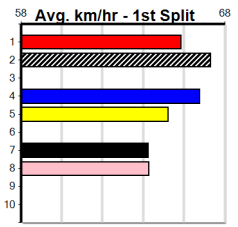

Warragul

PINK DIAMOND ROOKIE SHORT COURSE

Distance: 400m, Race Type: S/E Heat, Total Prizemoney: \$3,360
1st: \$2,250, 2nd: \$690, 3rd: \$345, 4th: \$75

4

3:47PM

(VIC time)

NEED A PILOT (1) has gone to another level in recent weeks and he should have the pace to hold the lead. IRISH NIKKI (2) was dominant at Traralgon and she will pressure the red from the outset. OUR TITAN (4) is a highly promising speedster.