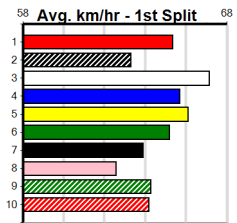

PINK DIAMOND CHALLENGER SHORT CO

Distance: 400m, Race Type: Grade 5 Heat, Total Prizemoney: $2,925

1st: $1,950, 2nd: $600, 3rd: $300, 4th: $75

FAIRTRADE MARJEN (4) busted the clock at Traralgon two runs back and she has the speed to cross and lead throughout. MASTER OF DREAMS (6) has a nice turn of foot and he will stay wide for most of the journey. LOCHINVAR KEWELL (1) has claims

Watchdog Tips:

4 **6** **1** **2**

Bet:

Win 4