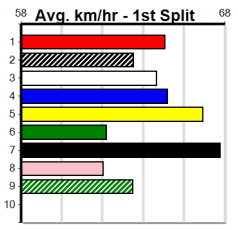

PINK DIAMOND VETERANS HT1

Distance: 400m, Race Type: Veterans Heat, Total Prizemoney: \$2,925
1st: \$1,950, 2nd: \$600, 3rd: \$300, 4th: \$75

3

3:27PM

(VIC time)

ONE'S OBSESSION (1) returned to form with a devastating 25.79 win here and he is drawn to hold the early lead. MY NEO (5) is a prolific winner and he will be in the firing line from the outset. HARD ON ME (7) can run a cheeky race.