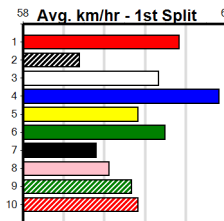

PINK DIAMOND CHALLENGER SHORT CO

Distance: 400m, Race Type: Grade 5 Heat, Total Prizemoney: $2,925

1st: $1,950, 2nd: $600, 3rd: $300, 4th: $75

SWEET TONIGHT (7) returned to form with a top 24.75 Sale win and she meets a similar line-up today. KRAKEN HOOK (5) can be a tad risky at box rise but he does have them for talent. INVICTUS GEORGE (6) is racing with confidence

Watchdog Tips:

7

5

6

4

Bet:

Win 7