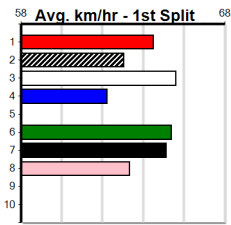

Warragul

2

3:07PM

(VIC time)

PINK DIAMOND PRINCESS HT2

Distance: 460m, Race Type: S/E Heat, Total Prizemoney: \$3,875
1st: \$2,600, 2nd: \$800, 3rd: \$400, 4th: \$75

MAIA (1) owns a scorching 25.69 PB here and she is drawn to atone for some luckless runs of late.
ASTON GOZO (2) is another with a quick PB here and she can match motors with the red throughout. LAKEVIEW LASS (7) is more than capable.