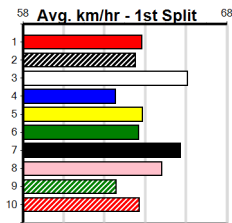

PINK DIAMOND CHALLENGER SPRINTER

Distance: 460m, Race Type: Grade 5 Heat, Total Prizemoney: $3,340

1st: $2,230, 2nd: $690, 3rd: $345, 4th: $75

STITCH AND SHOUT (2) is armed with a great turn of foot and he can break up the field as they head through the bend. ASTON BEAUFORT (1) has returned to form in recent weeks and he is drawn to get the breaks. HIS SPECIAL (3) has claims

Watchdog Tips:

2

1

3

7

Bet:

Win 2