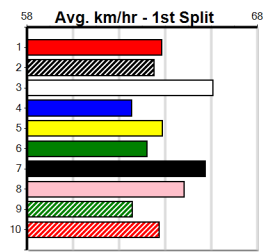

Warragul
10
5:45PM
(VIC time)

PINK DIAMOND CHALLENGER SPRINTER HT2

Distance: 460m, Race Type: Grade 5 Heat, Total Prizemoney: $3,340
1st: $2,230, 2nd: $690, 3rd: $345, 4th: $75

Watchdog Tips:

Bet:

Form Box Wgt Dist Track Date Time BON Margin 1st/2nd (Time) PIR Checked Comment W/R Split 1 S/P Grade

1

ASTON BEAUFORT [5]
BK Dog Jan-21 Sire: FLYING PENSKE Dam: ASTON TARA Trainer: Trevor Whitford (Willow Grove)
Owner(s): T Whitford
Winning Distances: < 300m (0) 300 - 399m (1) 400 - 499m (6) 500 - 599m (0) 600 - 699m (0) > 700m (0)
Winning Weights: 32.3(1) 32.5(1) 32.7(1) 33.2(1) 33.3(1) 33.5(1) 34.2(1)

Box	1st	2nd	3rd	4th	5th	6th	7th	8th
1	1	2			1			
2	1	1	1	1	1			
3	2	1	2			1	1	
4			1	1		1		
5	1			2	1			1
6				1	1	1		
7		1		1			3	
8	2					1	1	

Prize Best Starts Trk/Dts APM: $13320.00, 25.86(5)-13/6/23, 39-7-4-5, 6-3-0-0, 4315

6th (4) 33.3 450 BAL R6 15-Apr-24 26.75 25.49 18.00 CLARETOWN SADIE (25.49) M/576 . . . V5 . . . 6.84 $7.00 T3-5
2nd (1) 33.4 400 GEL R7 23-Apr-24 23.30 22.56 6.50L DR. CARLSON (22.88) M/22 . . . . . 8.75 $4.10 5
7th (3) 33.3 450 BAL R7 29-Apr-24 26.21 25.50 8.00L JARROD'S BOY (25.68) M/345 . . . . . 6.64 $26.50 T3-5
3rd (2) 33.3 400 WGL R5 02-May-24 23.62 22.84 11.00 EMOLGA BALE (22.89) M/65 . . . . . 8.92 $6.10 T3-5
5th (7) 33.2 350 HVL R6 10-May-24 19.96 19.66 4.00L HAMILLSON (19.69) M/6 . . . . . 6.73 $21.10 T3-5
1st (3) 32.5 400 WGL R9 16-May-24 22.74 22.71 7.00L DESSERT GIRL (23.23) M/11 . . . SW . . . 8.42 $9.30 T3-5
1st (8) 32.3 400 WGL R12 23-May-24 23.07 22.75 1.25L LYLEA BEAR (23.15) M/22 . . . . . 8.62 $2.30 5
F (6) 32.2 525 MEP R6 29-May-24 0.00 29.92 . . . . . YASH BALE (30.36) S/7 . . . V5 . . . 5.24 $34.70 5

Last 3 wins NOT included above

1st (3) 33.5 460 WGL R4 06-Jun-23 25.88 25.88 1.00L SORT OF COOL (25.94) M/111 . . . . . 6.50 $13.60 X67
1st (5) 34.2 460 WGL R7 13-Jun-23 25.86 25.54 1.00L NORTHERN BLUEFIN (25.92) M/211 . . . . . 6.47 $4.10 5
1st (8) 33.3 390 BAL R12 01-Apr-24 22.55 22.14 4.50L TYPHOON THOMAS (22.86) M/11 . . . SW . . . 8.57 $3.20 T3-5