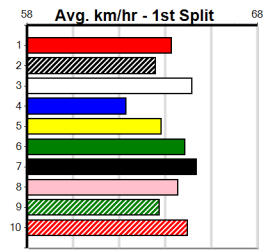

6

7

8

9

10

PINK DIAMOND CHALLENGER SPRINTER HT1

Distance: 460m, Race Type: Grade 5 Heat, Total Prizemoney: \$3,340
1st: \$2,230, 2nd: \$690, 3rd: \$345, 4th: \$75

Watchdog Tips: