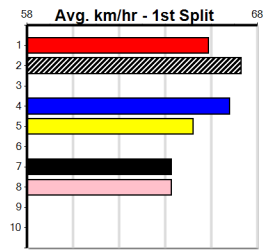

PINK DIAMOND ROOKIE SHORT COURSE HT1

Distance: 400m, Race Type: S/E Heat, Total Prizemoney: $3,360
1st: $2,250, 2nd: $690, 3rd: $345, 4th: $75

Watchdog Tips: [ ] [ ] [ ] [ ] Bet: [ ]

Table with columns: Form Box, Wgt, Dist, Track, Date, Time, BON, Margin, 1st/2nd (Time), PIR, Checked, Comment, WR, Split 1, S/P, Grade

NEED A PILOT [4]
BE Dog Jan-22 Sire: TOMMY SHELBY Dam: FLORAL LACE
Owner(s): G Miltos
Trainer: Robert Pallotta (Ripplebrook)
Winning Distances: < 300m (0) 300 - 399m (0) 400 - 499m (4) 500 - 599m (1) 600 - 699m (0) > 700m (0)
Winning Weights: 33.1(1) 33.2(1) 33.3(1) 33.4(1) 33.9(1)
Box History table and Prize Best Starts Trk/Dts APM

IRISH NIKKI [4]
BE Bitch Mar-22 Sire: COSMIC RUMBLE Dam: DELTA RHODE
Owner(s): O'Neill Racing (SYN), T O'Neill, T O'Neill, T O'Neill, M O'Neill
Trainer: Todd O'Neill (Pearcedale)
Winning Distances: < 300m (0) 300 - 399m (2) 400 - 499m (4) 500 - 599m (1) 600 - 699m (0) > 700m (0)
Winning Weights: 27.4(1) 27.8(1) 27.9(1) 28.0(2) 28.1(1) 28.6(1)
Box History table and Prize Best Starts Trk/Dts APM

*** VACANT BOX ***
Sire: Dam:
Owner(s):
Trainer:
Winning Distances: < 300m (0) 300 - 399m (0) 400 - 499m (0) 500 - 599m (0) 600 - 699m (0) > 700m (0)
Winning Weights:

OUR TITAN [5]
BK Dog Apr-22 Sire: AUSSIE INFRARED Dam: JUSTIFY
Owner(s): D Baker
Trainer: Paul Abela (Parwan)
Winning Distances: < 300m (0) 300 - 399m (2) 400 - 499m (1) 500 - 599m (0) 600 - 699m (0) > 700m (0)
Winning Weights: 34.0(1) 34.4(1) 34.9(1)
Box History table and Prize Best Starts Trk/Dts APM

HARLEY [5]
RF Bitch Jan-22 Sire: FERNANDO BALE Dam: SMOKIN' CINDY
Owner(s): Franstail (SYN), R Burns, G Mills, J Mills, M Hummel, A Corrone
Trainer: Gregory Mills (Frankston)
Winning Distances: < 300m (0) 300 - 399m (2) 400 - 499m (1) 500 - 599m (0) 600 - 699m (0) > 700m (0)
Winning Weights: 25.4(1) 25.9(1) 27.1(1)
Box History table and Prize Best Starts Trk/Dts APM