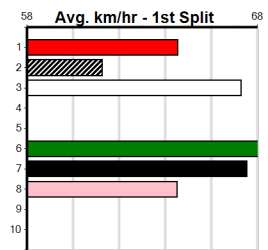

Warragul

5

4:07PM

(VIC time)

PINK DIAMOND ROOKIE SHORT COURSE HT2

Distance: 400m, Race Type: S/E Heat, Total Prizemoney: $3,360
1st: $2,250, 2nd: $690, 3rd: $345, 4th: $75

Watchdog Tips:

Bet:

Form Box Wgt Dist Track Date Time BON Margin 1st/2nd (Time) PIR Checked Comment W/R Split 1 S/P Grade

BAGMAN [5]

BK Dog Jan-22 Sire: SHIMA SHINE Dam: ABSOLUTE RUBY Trainer: Dawn Johnston (Toongabbie)

Owner(s): Ruby Syndicate (SYN), R Matthews, A Scott, M Lowe, E Scott, N Brown, D Gleeson, G Johnson

Winning Distances: < 300m (0) 300 - 399m (3) 400 - 499m (4) 500 - 599m (2) 600 - 699m (0) > 700m (0)

Winning Weights: 30.9(1) 31.0(1) 31.3(1) 31.9(1) 32.1(1) 32.3(1) 32.4(1) 34.1(2)

4th (7)	32.5	450	TRA	R8	16-Feb-24	25.30	24.82	5.00L	GOT THE LOT (24.96)	M/765	. . .	6.84	$4.30	X45
5th (5)	32.5	450	TRA	R6	23-Feb-24	25.53	25.41	1.75L	MOVE AWAY (25.41)	M/113	. . .	6.58	$5.30	X45
2nd (6)	32.8	515	SAP	R8	17-Mar-24	29.49	29.41	1.25L	SMOOTH CRIMINAL (29.41)	M/2222	. . .	5.11	$6.70	X45
4th (6)	34.2	400	WGL	R6	30-Apr-24	22.67	22.27	4.00L	SHORT AND STUMPY (22.40)	M/53	. . .	8.36	$11.00	FFA
4th (8)	34.3	400	WGL	R7	07-May-24	22.62	22.47	2.25L	ZELLA BALE (22.47)	S/53	. . .	8.47	$4.90	FFA
1st (6)	34.1	510	SLE	R6	19-May-24	28.79	28.53	0.75L	MARCO ROSE (28.83)	M/211	. . .	9.12	$1.90	5H
1st (4)	34.1	515	SAN	R9	24-May-24	29.47	29.17	5.50L	DR. ASHER (29.82)	Q/1111	. SW	5.02	$4.60	5F
3rd (3)	34.6	515	SAN	R9	30-May-24	30.65	29.95	5.00L	ZIPPING GRYLLIS (30.30)	S/5332	. . .	5.25	$2.40	X45

Last 3 wins NOT included above

1st (6)	30.9	400	WGL	R8	05-Dec-23	22.79	22.38	0.50L	SWEET OBSIDIAN (22.82)	M/53	. . .	8.58	$6.50	X45
1st (8)	32.3	435	SLE	R11	04-Feb-24	24.36	24.19	6.00L	MASTER OF DREAMS (24.78)	M/311	. . .	5.28	$2.90	5
1st (6)	32.4	435	SLE	R7	11-Feb-24	24.25	24.03	1.5L	SHORT AND STUMPY (24.35)	M/221	. SW	5.28	$4.90	X45

Box History

Bx	1st	2nd	3rd	4th	5th	6th	7th	8th
1	1			1	1			
2		1	1		1			
3	1			3	2			
4	2		1		1			
5					2	1		
6	3	1	2	1				
7			1	1	1			
8	2	1		1	1			
Prize Best Starts Trk/Dts APM						$31180.00 22.78(8)-8/8/23		34-9-3-8 7-2-1-1 15912

UNCHAINED [7]

BK Bitch Feb-22 Sire: BEAST UNLEASHED Dam: FORTNIGHT ADDICT Trainer: Lina Repici (Hampton Park)

Owner(s): P Repici

Winning Distances: < 300m (0) 300 - 399m (0) 400 - 499m (1) 500 - 599m (0) 600 - 699m (0) > 700m (0)

Winning Weights: 26.6(1)

6th (8)	26.1	395	TRA	R3	06-Apr-24	22.92	22.30	9.00L	FASCINATE DEBRA (22.30)	M/568	. . .	3.90	$45.30	7
7th (3)	26.1	460	WGL	R7	11-Apr-24	26.95	25.83	11.00	SMOOTH RANGER (26.19)	M/777	. . .	7.04	$79.40	T3-RW
3rd (2)	25.9	395	TRA	R10	15-Apr-24	22.86	22.38	2.25L	XARN BALE (22.70)	S/575	. . .	3.92	$18.30	X67
5th (8)	26.1	400	WGL	R3	18-Apr-24	23.21	23.02	3.00L	DAINTREE GRANITE (23.02)	S/76	. . .	8.67	$69.00	T3-7
6th (5)	25.9	350	TRA	R2	22-Apr-24	20.47	19.86	7.00L	NOLAN BALE (20.01)	M/77	. . .	6.92	$52.10	T3-7
7th (3)	26.3	595	SAP	R4	28-Apr-24	35.81	34.14	18.00	CASHING OUT (34.59)	M/2247	. . .	9.43	$134.00	RW
4th (4)	26.6	515	SAP	R3	05-May-24	30.98	29.71	16.00	DISHEVELED (29.91)	M/3444	. . .	5.32	$10.50	7
8th (6)	26.5	400	WGL	R3	23-May-24	23.60	22.75	13.00	ASTON SPRITZ (22.75)	S/78	. . .	8.73	$116.80	7

Last 3 wins NOT included above

1st (3)	26.6	410	HOR	R1	15-Sep-23	23.90	23.16	1.00L	ICENI LETHAL (23.97)	M/43	. . .	10.60	$13.90	M

Box History