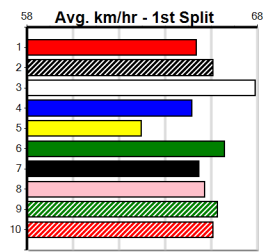

PINK DIAMOND ROOKIE SPRINTER HT1

Distance: 460m, Race Type: S/E Heat, Total Prizemoney: $3,875
1st: $2,600, 2nd: $800, 3rd: $400, 4th: $75

Watchdog Tips:

Bet:

Table with columns: Form Box, Wgt, Dist, Track, Date, Time, BON, Margin, 1st/2nd (Time), PIR, Checked, Comment, W/R, Split 1, S/P, Grade

HERE COMES BLUE [3]
BE Dog Jan-22 Sire: BERNARDO Dam: BRUEGHELINO
Owner(s): B Stockdale J Stockdale (SYN), B Stockdale, J Stockdale
Trainer: Des Douch (Maffra)
Box History table and Prize Best Starts Trk/Dts APM

CHAMPAGNE CUDDLE [5]
BK Dog Mar-22 Sire: BERNARDO Dam: NO TALKING
Owner(s): D Cumes
Trainer: Graeme Jose (Catani)
Box History table and Prize Best Starts Trk/Dts APM

WARM COCKLES [4]
BK Dog May-22 Sire: FERNANDO BALE Dam: MA'S PLUM JAM
Owner(s): D Burnett
Trainer: David Burnett (Little River)
Box History table and Prize Best Starts Trk/Dts APM

THIS TRAIN [5]
BK Dog Aug-22 Sire: ASTON RUPEE Dam: IMMINENT REALITY
Owner(s): The Grand Prix (SYN), G Rounds, J Woodbridge
Trainer: Vicki Wisener (Devon Meadows)
Box History table and Prize Best Starts Trk/Dts APM

HE SHINES [4]
BK Dog Jan-22 Sire: SHIMA SHINE Dam: AMARA LUCY
Owner(s): G Connell
Trainer: David Kerr (Caldermeade)
Box History table and Prize Best Starts Trk/Dts APM