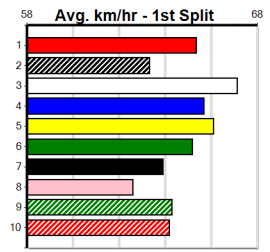

PINK DIAMOND CHALLENGER SHORT

Distance: 400m, Race Type: Grade 5 Heat, Total Prizemoney: $2,925
1st: $1,950, 2nd: $600, 3rd: $300, 4th: $75

Watchdog Tips:

Bet:

Table with columns: Form Box, Wgt, Dist, Track, Date, Time, BON, Margin, 1st/2nd (Time), PIR, Checked, Comment, WR, Split 1, S/P, Grade

LOCHINVAR KEWELL [5]
WBK Dog Jul-20 Sire: FERNANDO BALE Dam: TEARS SOME
Owner(s): Thats Racing (SYN), J Biddell, V Reid, M Keenan, N Curtis, D Case, M Cartwright
Trainer: Jacob Biddell (Cranbourne South)
Winning Distances: < 300m (0) 300 - 399m (0) 400 - 499m (2) 500 - 599m (6) 600 - 699m (0) > 700m (0)
Winning Weights: 32.4(1) 32.6(1) 32.8(3) 33.0(1) 33.2(1) 33.7(1)
Box History table and Prize Best Starts table included.

BUSTER'S DREAM [5]
BKW Dog Dec-21 Sire: MY REDEEMER Dam: AVA'S DREAM
Owner(s): A Gringhuis
Trainer: Arend Gringhuis (Ripplebrook)
Winning Distances: < 300m (0) 300 - 399m (2) 400 - 499m (2) 500 - 599m (0) 600 - 699m (0) > 700m (0)
Winning Weights: 32.1(1) 32.3(1) 32.5(1) 32.6(1)
Box History table and Prize Best Starts table included.

GET A GRIP [5]
RF Dog Nov-21 Sire: ASTON DEE BEE Dam: COSMIC KATIE
Owner(s): B Sands
Trainer: Brad Sands (Pakenham)
Winning Distances: < 300m (0) 300 - 399m (3) 400 - 499m (0) 500 - 599m (0) 600 - 699m (0) > 700m (0)
Winning Weights: 34.6(2) 34.7(1)
Box History table and Prize Best Starts table included.

FAIRTRADE MARJEN [5]
BE Bitch Nov-20 Sire: BERNARDO Dam: PRINCESS MARJEN
Owner(s): STEV MARJEN (SYN), I Marr, C Stevens, L Burfurd
Trainer: David Jensen (Woodstock)
Winning Distances: < 300m (0) 300 - 399m (3) 400 - 499m (7) 500 - 599m (0) 600 - 699m (0) > 700m (0)
Winning Weights: 27.0(1) 27.1(1) 27.2(4) 27.4(1) 27.6(2) 27.7(1)
Box History table and Prize Best Starts table included.

ELLIOTT NESS [5]
BKW Dog May-19 Sire: FERNANDO BALE Dam: UP HILL JILL
Owner(s): G Johnson
Trainer: Garry Johnson (Chum Creek)
Winning Distances: < 300m (0) 300 - 399m (9) 400 - 499m (8) 500 - 599m (0) 600 - 699m (0) > 700m (0)
Winning Weights: 27.9(1) 28.2(1) 28.8(1) 28.9(2) 29.0(2) 29.1(1) 29.2(2) 29.4(4) 29.5(1) 29.8(1) 30.4(1)
Box History table and Prize Best Starts table included.

1

2

3

4

5