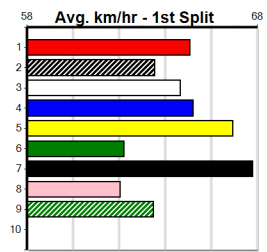

PINK DIAMOND VETERANS HT1

Distance: 400m, Race Type: Veterans Heat, Total Prizemoney: $2,925
1st: $1,950, 2nd: $600, 3rd: $300, 4th: $75

Watchdog Tips:

Bet:

Table with columns: Form Box, Wgt, Dist, Track, Date, Time, BON, Margin, 1st/2nd (Time), PIR, Checked, Comment, WR, Split 1, S/P, Grade

ONE'S OBSESSION [3]
LTBD Dog Feb-20 Sire: ASTON DEE BEE Dam: MIA TESORO
Owner(s): Robert the Bruce (SYN), R Pallotta, B Schuster
Trainer: Robert Pallotta (Ripplebrook)
Winning Distances: < 300m (0) 300 - 399m (2) 400 - 499m (15) 500 - 599m (3) 600 - 699m (0) > 700m (0)
Winning Weights: 30.9(1) 31.2(3) 31.3(3) 31.8(4) 32.0(1) 32.4(2) 32.8(1) 32.9(2) 33.1(2) 33.4(1)
Box History table and Prize Best Starts table included.

MUMBO ALARM [4]
BK Dog Mar-20 Sire: BLACK MUMBO Dam: SPARKLING JEWEL
Owner(s): A Karabitsakos
Trainer: Anthony Karabitsakos (Keysboro)
Winning Distances: < 300m (0) 300 - 399m (1) 400 - 499m (10) 500 - 599m (2) 600 - 699m (0) > 700m (0)
Winning Weights: 33.4(1) 33.7(1) 34.0(1) 34.3(2) 34.4(2) 34.5(1) 34.6(1) 34.9(1) 35.2(2) 35.3(1)
Box History table and Prize Best Starts table included.

CELTIC BOUY [5]
BK Dog May-20 Sire: KEYBOW Dam: BOGIE CLASSIC
Owner(s): S Van oirschot
Trainer: Steven Van oirschot (Moe South)
Winning Distances: < 300m (0) 300 - 399m (3) 400 - 499m (3) 500 - 599m (0) 600 - 699m (0) > 700m (0)
Winning Weights: 26.7(1) 26.8(1) 27.1(1) 27.7(1) 27.8(1) 27.9(1)
Box History table and Prize Best Starts table included.

SINFUL SID [4]
WBK Dog Feb-20 Sire: AUSSIE INFRARED Dam: FAITH IN BEAR
Owner(s): Remembering Red (SYN), P Jones, M Barber, J Jones, P Kercher, T Murphy, T Kelly, S Andueza
Trainer: Paul Jones (Hoddles Creek)
Winning Distances: < 300m (0) 300 - 399m (4) 400 - 499m (9) 500 - 599m (0) 600 - 699m (0) > 700m (0)
Winning Weights: 31.1(1) 31.3(1) 31.5(1) 31.9(3) 32.5(1) 32.8(1) 33.0(1) 33.1(1) 33.2(1) 33.8(1) 34.1(1)
Box History table and Prize Best Starts table included.

MY NEO [1]
BDW Dog Apr-20 Sire: MY REDEEMER Dam: RUBY'S IMAGE
Owner(s): R Neocleous
Trainer: Robert Neocleous (Hazelwood No)
Winning Distances: < 300m (0) 300 - 399m (4) 400 - 499m (18) 500 - 599m (15) 600 - 699m (0) > 700m (0)
Winning Weights: 29.6(2) 29.7(2) 29.8(2) 29.9(4) 30.0(5) 30.1(4) 30.2(4) 30.3(7) 30.4(4) 30.5(2) 30.7(1)
Box History table and Prize Best Starts table included.

1

2

3

4

5