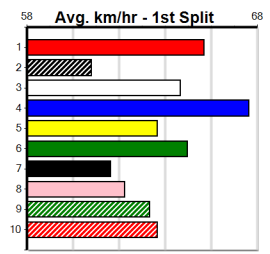

Warragul
12
6:32PM
(VIC time)

PINK DIAMOND CHALLENGER SHORT

Distance: 400m, Race Type: Grade 5 Heat, Total Prizemoney: $2,925
1st: $1,950, 2nd: $600, 3rd: $300, 4th: $75

Watchdog Tips:

Bet:

1

INFRA LADY [5]
WBK Bitch Dec-20 Sire: AUSSIE INFRARED Dam: LADY BANG BANG
Owner(s): A Broadley
Trainer: Andrew Broadley (Aspendale)
Winning Distances: < 300m (0) 300 - 399m (6) 400 - 499m (0) 500 - 599m (0) 600 - 699m (0) > 700m (0)
ENG TRA 2024-06-03

Winning Weights: 24.1(1) 24.2(1) 24.4(1) 24.7(1) 24.9(1) 25.8(1)

Box	1st	2nd	3rd	4th	5th	6th	7th	8th
1	3	1	2	1	2	1	2	
2	1	3	4	2	2			
3	2	3	1	4				
4	2	2	1	2				1
5	1	3	3	1	1	1	2	
6	3	2	3	3	2			
7	1	2	3	1	1	1	1	
8	1	3	2	3	1	2		

Prize Best Starts Trk/Dts APM: $18355.00 NBT 84-6-17-13 17-0-2-3 3411

2

ASTON PLUS [5]
BK Dog Mar-21 Sire: ASTON KIMETTO Dam: ASTON NOVA
Owner(s): T Whitford
Trainer: Trevor Whitford (Willow Grove)

Winning Distances: < 300m (0) 300 - 399m (4) 400 - 499m (3) 500 - 599m (0) 600 - 699m (0) > 700m (0)

Winning Weights: 33.7(1) 33.8(1) 34.0(1) 34.8(2) 35.8(1) 36.3(1)

Box	1st	2nd	3rd	4th	5th	6th	7th	8th
1	1	1	1	1	5		1	
2	1	1	1	2	2	1	1	
3			1	3	2	2		
4	1	1	1	3	2			
5	1	1			1	1		
6	1			2	3	2	1	
7	1	1		5				
8	1		1					

Prize Best Starts Trk/Dts APM: $12235.00 23.31(6)-8/2/24 57-7-5-4 7-1-1-1 3794

3

LOCKED AND READY [5]
BK Dog Jun-19 Sire: FULLY LOADED Dam: PRINCESS GEMINI
Owner(s): J Carr
Trainer: John Carr (Devon Meadows)

Winning Distances: < 300m (0) 300 - 399m (15) 400 - 499m (6) 500 - 599m (0) 600 - 699m (0) > 700m (0)

Winning Weights: 29.7(1) 30.0(1) 30.2(1) 30.4(2) 30.5(1) 30.6(3) 30.7(1) 30.9(2) 31.0(2) 31.1(2) 31.2(1) 31.3(1) 31.6(1)

Box	1st	2nd	3rd	4th	5th	6th	7th	8th
1	4	1	4	1	1	2	2	1
2	1	1	3	2				2
3	2	2	2	1	3	5	2	
4	3	2		2	1	1	2	1
5	3	1	2	5	1	1	1	
6	3	4	4	2	3	4	4	1
7	3	1	2	1	2	1	3	3
8	2	3	1	3	1	3	1	

Prize Best Starts Trk/Dts APM: $39805.00 22.80(5)-2/12/23 118-21-15-12 34-6-6-4 3809

4

MIGHTY INNINGS [5]
F Dog Sep-21 Sire: BARCIA BALE Dam: MISS INNINGS
Owner(s): Quill Langton (SYN), A Langton, J Quill
Trainer: David Bottrell (Belgrave)

Winning Distances: < 300m (0) 300 - 399m (8) 400 - 499m (1) 500 - 599m (0) 600 - 699m (0) > 700m (0)

Winning Weights: 35.3(1) 35.4(2) 35.5(1) 35.6(1) 35.7(1) 35.8(1) 35.9(1) 36.2(1)

Box	1st	2nd	3rd	4th	5th	6th	7th	8th
1	1	1	1	1	1	1	1	1
2	1			1				
3	1	1		2		1		2
4	1		1	2	1			
5	1	1			1	2	1	1
6	2		1			1	2	
7	1	1	1	1	1	2	2	2
8	2		2	1				

Prize Best Starts Trk/Dts APM: $12850.00 22.86(6)-11/4/24 44-9-3-5 3-1-0-0 5433

5

KRAKEN HOOK [5]
BK Dog Feb-22 Sire: FERAL FRANKY Dam: KRAKEN LIGHTNING
Owner(s): Release the Kraken (SYN), M Dickson, M Hayes, K Hall, T Hall
Trainer: Cooper Hayes (Mill Park)
Winning Distances: < 300m (0) 300 - 399m (3) 400 - 499m (2) 500 - 599m (0) 600 - 699m (0) > 700m (0)
ENG TRA 2024-06-03

Winning Weights: 32.9(1) 33.3(1) 33.8(3)

Box	1st	2nd	3rd	4th	5th	6th	7th	8th
1	1							1
2		1		1		1	1	1
3						2		
4	1							1
5	1				1			1
6	1				1			1
7								
8	2	1						1

Prize Best Starts Trk/Dts APM: $7211.25 FSH 19-5-2-0 0-0-0-0 4127