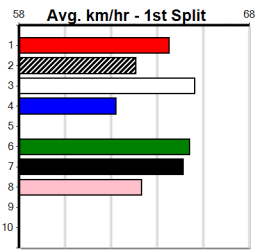

PINK DIAMOND PRINCESS HT2

Distance: 460m, Race Type: S/E Heat, Total Prizemoney: $3,875
1st: $2,600, 2nd: $800, 3rd: $400, 4th: $75

Watchdog Tips:

Bet:

Form Box Wgt Dist Track Date Time BON Margin 1st/2nd (Time) PIR Checked Comment W/R Split 1 S/P Grade

MAIA [5]

BK Bitch Dec-21 Sire: SHIMA SHINE Dam: DASHA Trainer: Karen Pitt (Pearcedale)

Owner(s): J Cornell
Winning Distances: < 300m (0) 300 - 399m (1) 400 - 499m (2) 500 - 599m (1) 600 - 699m (0) > 700m (0)

Winning Weights: 29.0(2) 29.2(1) 29.3(1)

Table with columns for rank, weight, sex, name, date, time, BON, margin, 1st/2nd, PIR, checked, comment, W/R, split 1, S/P, grade. Includes entries for 7th (3) 28.9 515 SAN R5, 5th (7) 29.2 460 WGL R7, 6th (4) 29.0 460 WGL R4, etc.

Last 3 wins NOT included above

Table with columns for rank, weight, sex, name, date, time, BON, margin, 1st/2nd, PIR, checked, comment, W/R, split 1, S/P, grade. Includes entries for 1st (8) 29.3 395 TRA R1, 1st (3) 29.0 460 WGL R9, 1st (3) 29.0 450 TRA R7.

Box History table with columns Bx, 1st, 2nd, 3rd, 4th, 5th, 6th, 7th, 8th. Includes Prize Best ($12220.00), Starts (25.69(3)-2/1/24), Trk/Dts (19-4-4-1), APM (4-1-1-0, 6750).

1

ASTON GOZO [4]

BKW Bitch May-22 Sire: ASTON DEE BEE Dam: ASTON GWEN Trainer: Robert Pallotta (Ripplebrook)

Owner(s): R Borda
Winning Distances: < 300m (0) 300 - 399m (1) 400 - 499m (3) 500 - 599m (1) 600 - 699m (0) > 700m (0)

Winning Weights: 28.5(1) 28.8(1) 28.9(1) 29.4(2)

Table with columns for rank, weight, sex, name, date, time, BON, margin, 1st/2nd, PIR, checked, comment, W/R, split 1, S/P, grade. Includes entries for 1st (6) 29.4 460 WGL R7, 1st (1) 29.4 515 SAP R9, 7th (1) 29.4 515 SAN R12, etc.

Last 3 wins NOT included above

Table with columns for rank, weight, sex, name, date, time, BON, margin, 1st/2nd, PIR, checked, comment, W/R, split 1, S/P, grade. Includes entries for 1st (6) 28.9 435 SLE R2, 1st (8) 28.8 390 SHP R4.

Box History table with columns Bx, 1st, 2nd, 3rd, 4th, 5th, 6th, 7th, 8th. Includes Prize Best ($10158.13), Starts (25.74(6)-28/3/24), Trk/Dts (15-5-0-3), APM (4-2-0-1, 7769).

2

AERO RICCARTON [3]

BK Bitch Aug-21 Sire: AEROPLANE ERIC Dam: ROSIE RICCARTON Trainer: Adam Hellenen (Blind Bight)

Owner(s): A Hellenen
Winning Distances: < 300m (0) 300 - 399m (0) 400 - 499m (2) 500 - 599m (3) 600 - 699m (0) > 700m (0)

Winning Weights: 27.6(1) 28.2(1) 28.3(1) 28.4(2)

Table with columns for rank, weight, sex, name, date, time, BON, margin, 1st/2nd, PIR, checked, comment, W/R, split 1, S/P, grade. Includes entries for 7th (2) 28.6 515 SAN R4, 1st (7) 28.3 460 WGL R9, 3rd (1) 28.2 515 SAP R7, etc.

Last 3 wins NOT included above

Table with columns for rank, weight, sex, name, date, time, BON, margin, 1st/2nd, PIR, checked, comment, W/R, split 1, S/P, grade. Includes entries for 1st (2) 27.6 515 SAP R1, 1st (4) 28.4 515 SAP R5, 1st (2) 28.4 515 SAP R7.

Box History table with columns Bx, 1st, 2nd, 3rd, 4th, 5th, 6th, 7th, 8th. Includes Prize Best ($25093.13), Starts (25.93(8)-30/4/24), Trk/Dts (30-5-5-4), APM (3-2-1-0, 14301).

3

TESSA ENGLAND [6]