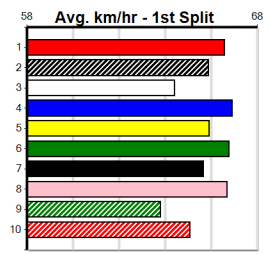

PINK DIAMOND CHAMPION SPRINTER HT1

Distance: 460m, Race Type: S/E Heat, Total Prizemoney: $3,875
1st: $2,600, 2nd: $800, 3rd: $400, 4th: $75

Watchdog Tips:

Bet:

Table with columns: Form Box, Wgt, Dist, Track, Date, Time, BON, Margin, 1st/2nd (Time), PIR, Checked, Comment, W/R, Split 1, S/P, Grade

PEAKY JOE [4]
BEBD Dog Nov-21 Sire: FERNANDO BALE Dam: HOT CHARMOLA
Owner(s): Whatever goes (SYN), G Rounds, D Carroll
Trainer: Vicki Wisener (Devon Meadows)
Winning Distances: < 300m (0) 300 - 399m (1) 400 - 499m (2) 500 - 599m (6) 600 - 699m (0) > 700m (0)
Winning Weights: 32.9(1) 33.1(1) 33.2(2) 33.4(1) 33.5(2) 33.6(2)
Last 3 wins NOT included above

Box History table for PEAKY JOE [4] showing performance across 8 boxes and 8 splits.

IN THE HUB [3]
BD Dog Dec-21 Sire: FERNANDO BALE Dam: ACCUSED
Owner(s): R Thompson
Trainer: David Crawford (Pearcedale)
Winning Distances: < 300m (0) 300 - 399m (0) 400 - 499m (6) 500 - 599m (7) 600 - 699m (0) > 700m (0)
Winning Weights: 31.6(1) 31.7(1) 31.8(4) 31.9(2) 32.0(1) 32.1(3) 32.2(1)
Last 3 wins NOT included above

Box History table for IN THE HUB [3] showing performance across 8 boxes and 8 splits.

NAVARINO [3]
BK Dog Jun-21 Sire: ASTON DEE BEE Dam: MADALIA MAGGIE
Owner(s): J Connor
Trainer: John Connor (Rosedale)
Winning Distances: < 300m (0) 300 - 399m (0) 400 - 499m (5) 500 - 599m (6) 600 - 699m (1) > 700m (0)
Winning Weights: 34.8(2) 34.9(1) 35.1(3) 35.2(1) 35.3(1) 35.5(1) 35.8(2) 36.0(1)
Last 3 wins NOT included above

Box History table for NAVARINO [3] showing performance across 8 boxes and 8 splits.

FUNNY OLD FELLOW [3]
BD Dog Apr-21 Sire: ASTON KIMETTO Dam: POPOWSKI
Owner(s): AMSTEL (SYN), P Craig, L Jennings, N Tracy
Trainer: Peter Craig (Langwarrin)
Winning Distances: < 300m (0) 300 - 399m (0) 400 - 499m (8) 500 - 599m (9) 600 - 699m (0) > 700m (0)
Winning Weights: 35.4(1) 35.5(1) 35.6(1) 35.8(1) 35.9(1) 36.0(4) 36.1(2) 36.2(5) 36.5(1)
Last 3 wins NOT included above

Box History table for FUNNY OLD FELLOW [3] showing performance across 8 boxes and 8 splits.

WHIPPING IT [3]
BK Dog Nov-21 Sire: ZIPPING GARTH Dam: BUNNING SNAG
Owner(s): Lakeview kennels (SYN), L Whelan, M Whelan, P Whelan
Trainer: Christine Sheilds (Metung)
Winning Distances: < 300m (0) 300 - 399m (0) 400 - 499m (5) 500 - 599m (1) 600 - 699m (0) > 700m (0)
Winning Weights: 32.4(1) 32.5(1) 32.6(1) 32.8(1) 33.0(1) 33.6(1)
Last 3 wins NOT included above

Box History table for WHIPPING IT [3] showing performance across 8 boxes and 8 splits.

1

2

3

4

5