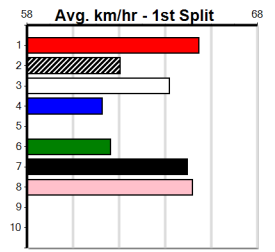

### Warragul

**TRACK INFO**  
 Track Circumference: 630m  
 Inside Top Turn: 90m  
 Track Width: 5.5-7.5m  
 Inside Home Turn: 60m

Warragul

1

2:49PM

(VIC time)

PINK DIAMOND PRINCESS HT1

Distance: 460m, Race Type: S/E Heat, Total Prizemoney: \$3,875
1st: \$2,600, 2nd: \$800, 3rd: \$400, 4th: \$75