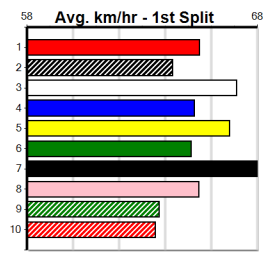

PINK DIAMOND CHAMPION SHORT COURSE

Distance: 400m, Race Type: S/E Heat, Total Prizemoney: $3,360
1st: $2,250, 2nd: $690, 3rd: $345, 4th: $75

Watchdog Tips:

Bet:

Table with columns: Form Box, Wgt, Dist, Track, Date, Time, BON, Margin, 1st/2nd (Time), PIR, Checked, Comment, WR, Split 1, S/P, Grade

Section 1: GALLOPING JIMMY [5]
BK Dog Oct-21 Sire: ASTON DEE BEE Dam: CRUZIN'
Owner(s): R Conway
Trainer: Robert Conway (Bunyip)
Winning Distances: < 300m (0) 300 - 399m (2) 400 - 499m (4) 500 - 599m (0) 600 - 699m (0) > 700m (0)
Winning Weights: 30.8(1) 31.3(1) 31.4(2) 31.8(2)

Box History and Prize Best Starts for GALLOPING JIMMY

Section 2: FABS UDON [4]
BK Dog Jan-21 Sire: BERNARDO Dam: FABRIOLA ALLEN
Owner(s): TOO OLD TOO MUCH (SYN), J Loudon, F Mastropasqua, M Freedman, B Meyer
Trainer: Paul Abela (Parwan)
Winning Distances: < 300m (0) 300 - 399m (7) 400 - 499m (14) 500 - 599m (0) 600 - 699m (0) > 700m (0)
Winning Weights: 33.6(1) 34.3(1) 34.4(1) 34.5(3) 34.6(1) 34.7(1) 34.8(2) 34.9(2) 35.0(3) 35.1(3) 35.2(1) 35.4(1) 35.6(1)

Box History and Prize Best Starts for FABS UDON

Section 3: EARLY SECRETS [3]
RF Dog Feb-21 Sire: ORSON ALLEN Dam: SPOT ON CINTA
Owner(s): B Harper
Trainer: Barry Harper (Seaspray)
Winning Distances: < 300m (0) 300 - 399m (7) 400 - 499m (9) 500 - 599m (0) 600 - 699m (0) > 700m (0)
Winning Weights: 26.1(1) 26.2(1) 26.4(1) 26.5(2) 26.6(1) 26.7(1) 26.8(2) 27.0(1) 27.4(1) 27.8(1) 27.9(1) 28.0(1) 28.1(1)

Box History and Prize Best Starts for EARLY SECRETS

Section 4: DAINTREE DAMAGE [4]
BK Dog Oct-21 Sire: BERNARDO Dam: CHUNK OF LOVE
Owner(s): R Winter
Trainer: Ronald Winter (Denison)
Winning Distances: < 300m (0) 300 - 399m (7) 400 - 499m (7) 500 - 599m (0) 600 - 699m (0) > 700m (0)
Winning Weights: 31.2(1) 31.7(1) 32.1(1) 33.2(1) 33.3(1) 33.7(3) 33.8(1) 34.2(1) 34.3(1) 34.5(2) 34.6(1)

Box History and Prize Best Starts for DAINTREE DAMAGE

Section 5: DUNDEE SMOKEY [2]
BD Dog Dec-20 Sire: FERAL FRANKY Dam: DUNDEE CALYPSO
Owner(s): G Scott-smith
Trainer: Geoffrey Scott-smith (Pakenham)
Winning Distances: < 300m (0) 300 - 399m (0) 400 - 499m (12) 500 - 599m (3) 600 - 699m (0) > 700m (0)
Winning Weights: 34.8(2) 34.9(1) 35.0(2) 35.2(3) 35.3(1) 35.4(2) 35.5(1) 35.7(1) 35.8(1) 36.0(1)

Box History and Prize Best Starts for DUNDEE SMOKEY

1

2

3

4

5