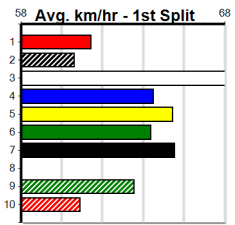

SPORTSBET GREEN TICKS

Distance: 460m, Race Type: Mixed 6/7, Total Prizemoney: $2,925
1st: $1,950, 2nd: $600, 3rd: $300, 4th: $75

2
7:11PM
(VIC time)

Watchdog Tips: **0 0 0 0** Bet: **0**