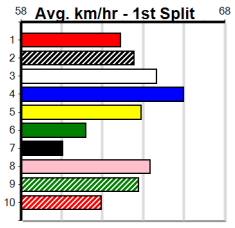

KHANS HOSPITALITY SERVICES

Distance: 400m, Race Type: Mixed 6/7, Total Prizemoney: $2,925
1st: $1,950, 2nd: $600, 3rd: $300, 4th: $75

Watchdog Tips: **0 0 0 0** Bet: .