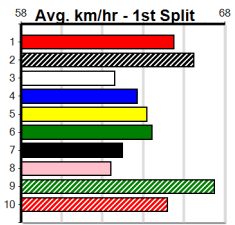

Distance: 460m, Race Type: Grade 5, Total Prizemoney: $2,925
1st: $1,950, 2nd: $600, 3rd: $300, 4th: $75

5

8:12PM

(VIC time)

Watchdog Tips: [0] [0] [0] [0] **Bet:** [ ]