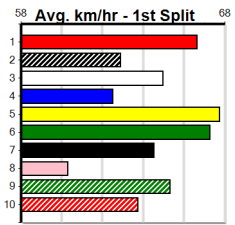

HOOKED ON SCOTCH AT STUD

Distance: 400m, Race Type: Mixed 4/5, Total Prizemoney: $3,360
1st: $2,250, 2nd: $690, 3rd: $345, 4th: $75

9

9:35PM

(VIC time)

Watchdog Tips: **0 0 0 0** Bet: **0**