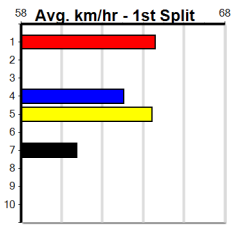

NATIONAL GREYHOUND ADOPTION MON

Distance: 400m, Race Type: Maiden, Total Prizemoney: $2,535
1st: $1,680, 2nd: $520, 3rd: $260, 4th: $75

1
6:52PM
(VIC time)

Watchdog Tips: 0 0 0 0 **Bet:** .