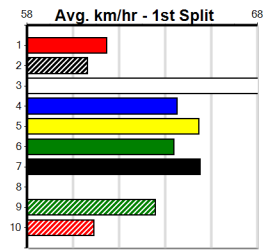

### Warragul

**TRACK INFO**  
 Track Circumference: 630m  
 Inside Top Turn: 95m  
 Track Width: 5.5-7.5m  
 Inside Home Turn: 62m

SPORTSBET GREEN TICKS

Distance: 460m, Race Type: Mixed 6/7, Total Prizemoney: \$2,925
1st: \$1,950, 2nd: \$600, 3rd: \$300, 4th: \$75