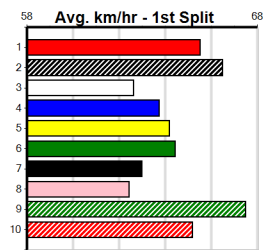

BARN BAR FUNCTION ROOM

Distance: 460m, Race Type: Grade 5, Total Prizemoney: $2,925
1st: $1,950, 2nd: $600, 3rd: $300, 4th: $75

Watchdog Tips: [ ] [ ] [ ] [ ] Bet: [ ]

SODA HELEN [5]
BK Bitch Dec-20 Sire: ORSON ALLEN Dam: SWEET ABOUT LOLA
Owner(s): Fluffy Side Up (SYN), A Onley, P Onley
Trainer: Geoffrey Dalton (Hazelwood Nort)
Winning Distances: < 300m (0) 300 - 399m (5) 400 - 499m (9) 500 - 599m (1) 600 - 699m (0) > 700m (0)
Winning Weights: 25.4(1) 25.5(2) 25.6(1) 25.7(2) 25.8(3) 25.9(1) 26.0(2) 26.1(1) 26.2(2)
Race results table with columns for Box, 1st, 2nd, 3rd, 4th, 5th, 6th, 7th, 8th and prize money.

SAILPLANE [5]
RBD Dog Sep-21 Sire: DESTINI FIREBALL Dam: DESTINI CATALINA
Owner(s): RIVERWALK (SYN), A Palmer, J Rinaldi, E Rinaldi
Trainer: Paul Ellul (Noble Park North)
Winning Distances: < 300m (0) 300 - 399m (3) 400 - 499m (0) 500 - 599m (2) 600 - 699m (0) > 700m (0)
Winning Weights: 30.6(1) 30.7(1) 30.8(1) 30.9(1) 31.3(1)
Race results table with columns for Box, 1st, 2nd, 3rd, 4th, 5th, 6th, 7th, 8th and prize money.

ASTON GOZO [5]
BKW Bitch May-22 Sire: ASTON DEE BEE Dam: ASTON GWEN
Owner(s): R Borda
Trainer: Robert Pallotta (Ripplebrook)
Winning Distances: < 300m (0) 300 - 399m (1) 400 - 499m (2) 500 - 599m (1) 600 - 699m (0) > 700m (0)
Winning Weights: 28.8(1) 28.9(1) 29.4(2)
Race results table with columns for Box, 1st, 2nd, 3rd, 4th, 5th, 6th, 7th, 8th and prize money.

DR. OLIVIA [5]
BK Bitch Feb-21 Sire: BERNARDO Dam: BEATRICE
Owner(s): DOCTORS KENNELS (SYN), J McMahon, J Gill
Trainer: Judith McMahon (Darriman)
Winning Distances: < 300m (0) 300 - 399m (2) 400 - 499m (2) 500 - 599m (0) 600 - 699m (0) > 700m (0)
Winning Weights: 27.1(1) 27.2(1) 27.6(1) 27.8(1)
Race results table with columns for Box, 1st, 2nd, 3rd, 4th, 5th, 6th, 7th, 8th and prize money.

HIS SPECIAL [5]
BD Dog Apr-22 Sire: OUT OF RANGE Dam: FREEDOM FIRE
Owner(s): J Carr
Trainer: John Carr (Devon Meadows)
Winning Distances: < 300m (0) 300 - 399m (0) 400 - 499m (1) 500 - 599m (3) 600 - 699m (0) > 700m (0)
Winning Weights: 31.6(3) 31.9(1)
Race results table with columns for Box, 1st, 2nd, 3rd, 4th, 5th, 6th, 7th, 8th and prize money.

1

2

3

4

5