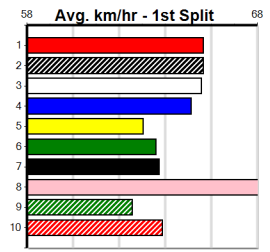

SPORTSBET NOBODY DOES IT EASIER

Distance: 400m, Race Type: Grade 5, Total Prizemoney: $2,925
1st: $1,950, 2nd: $600, 3rd: $300, 4th: $75

Watchdog Tips: ☐ ☐ ☐ ☐ ☐

Bet:

1

WANDANA LAD [5]
BK Dog Jun-21 Sire: ASTON DEE BEE Dam: MISS MORRISSET Trainer: Garry Johnson (Chum Creek)
Owner(s): D Fraser
Winning Distances: < 300m (0) 300 - 399m (4) 400 - 499m (2) 500 - 599m (1) 600 - 699m (0) > 700m (0)
Winning Weights: 31.2(1) 31.4(2) 31.6(2) 31.8(1) 32.0(1)

3rd	6	31.7	350	HVL	R6	16-Feb-24	19.73	19.44	2.75L BOROUGH COOK (19.55)	M/5	.	.	6.74	$0.00	T3-5	
2nd	7	32.0	390	SHP	R4	22-Feb-24	22.66	22.29	5.50L COCKTAIL (22.29)	M/43	.	.	9.02	$2.40	T3-5	
2nd	6	31.6	390	SHP	R11	07-Mar-24	22.64	22.39	2.00L REDLEG BULL ANT (22.51)	M/64	.	.	8.78	$3.10	T3-5	
6th	2	31.8	515	SAP	R4	10-Mar-24	30.65	29.77	10.00 LAMIA ERNIE (29.96)	M/8777	.	.	5.38	$5.70	T3-5H	
1st	7	31.4	450	SHP	R8	21-Mar-24	25.56	25.54	5.50L MARIONVALE PIES (25.93)	M/111	.	.	6.69	$2.70	T3-5	
5th	4	30.9	450	TRA	R7	29-Mar-24	25.57	24.83	9.50L ACE OF PACE (24.91)	M/876	.	.	6.93	$55.40	5	
3rd	2	30.7	450	SHP	R6	11-Apr-24	25.52	25.34	1.75L SHA TIN KING (25.40)	M/333	.	.	6.68	$10.00	5	
7th	4	30.4	500	TRA	R8	19-Apr-24	28.62	27.79	12.00 DAINTREE DAZZLER (27.79)	Q/577	.	VO	W	9.45	$44.40	X45

Last 3 wins NOT included above

1st	4	32.0	350	HVL	R8	29-Sep-23	19.61	19.42	0.75L MAJOR CHINA (19.65)	M/3	.	.	6.67	$2.00	5
1st	1	31.4	390	SHP	R12	21-Oct-23	22.28	22.11	3.25L MOON'S ARE LIGHT (22.51)	M/11	.	W	8.50	$4.00	T3-5
1st	3	31.8	515	SAP	R4	29-Oct-23	30.04	29.14	1.75L BENJUI'S BUTTON (30.15)	M/1211	.	SW	5.15	$5.90	5

Box History

Bx	1st	2nd	3rd	4th	5th	6th	7th	8th
1	2	1	1	1	2	1	1	1
2	1	1	1	1	2	1	2	
3	1	1	1	1	1	1	1	1
4	1				3		1	
5			1		2	1	2	
6	1	2	3			2		
7	1	2				1		
8	1		1	1	1			

Prize Best Starts Trk/Dts APM: $15520.00 NBT 47-7-6-7 3-0-0-2 4741