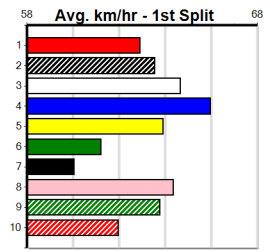

KHANS HOSPITALITY SERVICES

Distance: 400m, Race Type: Mixed 6/7, Total Prizemoney: $2,925
1st: $1,950, 2nd: $600, 3rd: $300, 4th: $75

Watchdog Tips: [ ] [ ] [ ] [ ] Bet: [ ]

Table with columns: Form Box, Wgt, Dist, Track, Date, Time, BON, Margin, 1st/2nd (Time), PIR, Checked, Comment, W/R, Split 1, S/P, Grade

GOT VIBES [6]
BK Bitch Apr-21 Sire: BERNARDO Dam: SUNSET SENORITA
Owner(s): R Bean
Trainer: Jessica Bean (Tinamba)
Winning Distances: < 300m (0) 300 - 399m (1) 400 - 499m (1) 500 - 599m (0) 600 - 699m (0) > 700m (0)
Winning Weights: 27.8(1) 28.4(1)
Box History table and Prize Best Starts Trk/Dts APM

ABUNDANT LUMENS [7]
WBEF Dog Feb-22 Sire: FERNANDO BALE Dam: BRING YOUR BANJO
Owner(s): J Sullivan
Trainer: Ray Cunneen (Moe South)
Winning Distances: < 300m (0) 300 - 399m (0) 400 - 499m (1) 500 - 599m (0) 600 - 699m (0) > 700m (0)
Winning Weights: 31.6(1)
Box History table and Prize Best Starts Trk/Dts APM

TRIXY ZULU [6]
DKBD Bitch Sep-21 Sire: ORSON ALLEN Dam: CYCLONE JEBEL
Owner(s): V Koutsourakis
Trainer: Victoria Koutsourakis (Langwarri)
Winning Distances: < 300m (0) 300 - 399m (0) 400 - 499m (2) 500 - 599m (0) 600 - 699m (0) > 700m (0)
Winning Weights: 30.4(1) 30.6(1)
Box History table and Prize Best Starts Trk/Dts APM

PRINCESS BARONA (NSW)[7]
BDW Bitch Feb-22 Sire: FERNANDO BALE Dam: ALLONSY GRACE
Owner(s): B Miller
Trainer: Kelvin Iles (Longwarry)
Winning Distances: < 300m (0) 300 - 399m (1) 400 - 499m (0) 500 - 599m (0) 600 - 699m (0) > 700m (0)
Winning Weights: 24.1(1)
Box History table and Prize Best Starts Trk/Dts APM

ARCANA [7] Biks
RF Dog Mar-21 Sire: FERNANDO BALE Dam: LADY CEECEE
Owner(s): J Leek
Trainer: Jodie Leek (Warrantdyte)
Winning Distances: < 300m (0) 300 - 399m (0) 400 - 499m (1) 500 - 599m (0) 600 - 699m (0) > 700m (0)
Winning Weights: 28.9(1)
Box History table and Prize Best Starts Trk/Dts APM

1

2

3

4

5