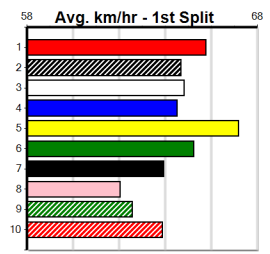

Warragul
10
9:57PM
(VIC time)

SHIMA SHINE AT STUD

Distance: 400m, Race Type: Grade 5, Total Prizemoney: $2,925
1st: $1,950, 2nd: $600, 3rd: $300, 4th: $75

Watchdog Tips: ☐ ☐ ☐ ☐ ☐

Bet: ☐

1

VOLKANOVSKI [5]
F Dog Feb-21 Sire: BERNARDO Dam: EAU ROUGE
Owner(s): Eye Candy (SYN), C Wilk, K Gorman
Winning Distances: < 300m (0) 300 - 399m (4) 400 - 499m (11) 500 - 599m (0) 600 - 699m (0) > 700m (0)
Winning Weights: 33.6(1) 33.7(1) 34.2(1) 34.3(2) 34.4(1) 35.3(4) 35.4(2) 35.5(1) 35.6(1) 35.9(1)

Box	1st	2nd	3rd	4th	5th	6th	7th	8th
1	3	1						
2	4				2			
3				1		1	1	1
4	2		1	3		1		1
5	1	2						
6	1				1	1	1	
7	1					1		1
8	3	1	2	1	1			

Prize Best Starts Trk/Dts APM: $49490.00 NBT 40-15-4-3 3-0-0-1 12559

2

AMLIN EMPEROR [5]
BK Dog Dec-19 Sire: ASTON DEE BEE Dam: AMLIN MYSTIQUE
Owner(s): WE'RE ALL MATES (SYN), G Clifton, D Mckenzie
Winning Distances: < 300m (0) 300 - 399m (0) 400 - 499m (8) 500 - 599m (5) 600 - 699m (0) > 700m (0)
Winning Weights: 33.9(1) 34.2(2) 34.3(1) 34.4(4) 34.7(2) 34.8(2) 35.0(1)

Box	1st	2nd	3rd	4th	5th	6th	7th	8th
1	2	1	1					1
2					1	1	1	
3	2	1	1		1			
4				2			1	
5	3	2						2
6	3	2		1				
7			1	1	1	1		
8	3				2	1	1	

Prize Best Starts Trk/Dts APM: $60180.00 NBT 22.54(1)-12/10/21 40-13-6-3 6-1-1-0 4055

3

JOE GEM (NSW)[5]
RF Dog Sep-20 Sire: SENNACHIE Dam: ZULU SUCCESS
Owner(s): K Brew
Winning Distances: < 300m (0) 300 - 399m (1) 400 - 499m (11) 500 - 599m (1) 600 - 699m (0) > 700m (0)
Winning Weights: 33.0(1) 33.2(2) 33.3(3) 33.4(1) 33.6(2) 33.7(2) 33.9(2)

Box	1st	2nd	3rd	4th	5th	6th	7th	8th
1	6	1	1	1		2	1	2
2	4		3	2		2		
3		2	1	2				2
4	1	3	1	1	1	1	1	
5					1	1	2	
6		3		1	1	1	1	
7	1	2	1	2		1	2	
8	2		1	2	1	2		

Prize Best Starts Trk/Dts APM: $42664.29 NBT 22.58(1)-25/6/23 68-13-9-10 21-4-5-4 6467

4

ASTON CORLEONE [5]
BK Dog Aug-22 Sire: ASTON DEE BEE Dam: ASTON LIGHTS
Owner(s): R Borda
Winning Distances: < 300m (0) 300 - 399m (0) 400 - 499m (3) 500 - 599m (0) 600 - 699m (0) > 700m (0)
Winning Weights: 32.4(1) 32.8(1) 33.0(1)

Box	1st	2nd	3rd	4th	5th	6th	7th	8th
1	1				1			
2			1					
3		1						
4	1							
5						1		
6								
7	1	1						
8								

Prize Best Starts Trk/Dts APM: $6775.00 NBT 22.62(1)-25/3/24 8-3-2-1 3-2-1-0 6091

5

HERB [5]
BK Dog Dec-20 Sire: ZAMBORA BROCKIE Dam: JEDA'S GIRL
Owner(s): J Gieschen
Winning Distances: < 300m (0) 300 - 399m (1) 400 - 499m (6) 500 - 599m (2) 600 - 699m (0) > 700m (0)
Winning Weights: 30.8(1) 31.8(2) 32.0(1) 32.2(1) 32.7(1) 32.8(1) 33.1(1) 33.4(1)

Box	1st	2nd	3rd	4th	5th	6th	7th	8th
1	1		2			1		
2			2				1	1
3	2	2				2	1	1
4	1					1		2
5		2	1				1	1
6	1			3			1	1
7	3	1		1	1	1	1	1
8	1		1	1	1			1

Prize Best Starts Trk/Dts APM: $26900.00 NBT 22.53(4)-6/8/23 46-9-5-6 17-3-0-3 7178