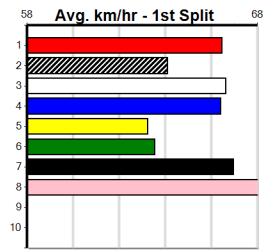

OAKS SUPER BOX FOR HIRE

Distance: 400m, Race Type: Free For All, Total Prizemoney: $3,360
1st: $2,250, 2nd: $690, 3rd: $345, 4th: $75

Watchdog Tips:

Bet:

Table with columns: Form Box, Wgt, Dist, Track, Date, Time, BON, Margin, 1st/2nd (Time), PIR, Checked, Comment, WR, Split 1, S/P, Grade

MY NEO [2]
BDW Dog Apr-20 Sire: MY REDEEMER Dam: RUBY'S IMAGE
Owner(s): R Neocleous
Trainer: Robert Neocleous (Hazelwood No)
Winning Distances: < 300m (0) 300 - 399m (2) 400 - 499m (16) 500 - 599m (15) 600 - 699m (0) > 700m (0)
Winning Weights: 29.6(2) 29.7(2) 29.8(2) 29.9(4) 30.0(5) 30.1(4) 30.2(4) 30.3(5) 30.4(3) 30.5(1) 30.7(1)
Box History table and Prize Best Starts Trk/Dts APM

BANJO ONE STRING [4]
WBD Dog Feb-22 Sire: FERNANDO BALE Dam: BRING YOUR BANJO
Owner(s): R Cunneen
Trainer: Ray Cunneen (Moe South)
Winning Distances: < 300m (0) 300 - 399m (2) 400 - 499m (5) 500 - 599m (0) 600 - 699m (0) > 700m (0)
Winning Weights: 31.7(1) 31.8(1) 32.0(1) 32.2(2) 32.5(1) 33.0(1)
Box History table and Prize Best Starts Trk/Dts APM

LITTLE EDWARD [3]
BD Dog Feb-21 Sire: MY REDEEMER Dam: LITTLE SAMARA
Owner(s): A Gringhuis
Trainer: Arend Gringhuis (Ripplebrook)
Winning Distances: < 300m (0) 300 - 399m (2) 400 - 499m (9) 500 - 599m (0) 600 - 699m (0) > 700m (0)
Winning Weights: 34.9(1) 35.0(1) 35.1(1) 35.2(2) 35.3(1) 35.5(1) 35.6(1) 35.7(1) 35.8(1) 36.1(1)
Box History table and Prize Best Starts Trk/Dts APM

MI AMIGO TEQUILA [1]
BK Dog Jan-21 Sire: MY REDEEMER Dam: TRIXTA ROX
Owner(s): A Lie
Trainer: Brett Mackie (Tooradin)
Winning Distances: < 300m (0) 300 - 399m (4) 400 - 499m (17) 500 - 599m (0) 600 - 699m (0) > 700m (0)
Winning Weights: 29.8(1) 30.0(1) 30.2(2) 30.3(4) 30.4(3) 30.7(1) 31.1(1) 31.2(1) 31.3(2) 31.4(3) 31.5(1) 31.6(1)
Box History table and Prize Best Starts Trk/Dts APM

WHY NOT JULES [4]
BK Bitch Sep-20 Sire: BERNARDO Dam: WHY NOT GINGER
Owner(s): G Carter
Trainer: Leigh Carter (Devon Meadows)
Winning Distances: < 300m (0) 300 - 399m (6) 400 - 499m (9) 500 - 599m (0) 600 - 699m (0) > 700m (0)
Winning Weights: 28.9(1) 29.0(4) 29.1(1) 29.2(1) 29.3(3) 29.4(2) 29.5(1) 29.7(1) 29.8(1)
Box History table and Prize Best Starts Trk/Dts APM

1

2

3

4

5