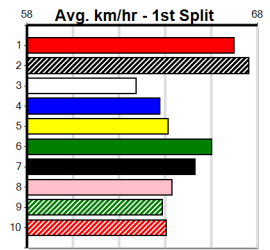

MC GRAFIX & SIGNS

Distance: 460m, Race Type: Mixed 4/5, Total Prizemoney: $3,360
1st: $2,250, 2nd: $690, 3rd: $345, 4th: $75

Watchdog Tips:

Bet:

Table with columns: Form Box, Wgt, Dist, Track, Date, Time, BON, Margin, 1st/2nd (Time), PIR, Checked, Comment, W/R, Split 1, S/P, Grade

ZARA MARNIE [4]
BK Bitch Mar-21 Sire: BERNARDO Dam: TIDELINA
Owner(s): TRAIL CRAFT (SYN), D Toogood, P Curtis
Winning Distances: < 300m (0) 300 - 399m (0) 400 - 499m (5) 500 - 599m (5) 600 - 699m (0) > 700m (0)
Winning Weights: 28.8(2) 28.9(1) 29.1(2) 29.3(1) 29.4(1) 29.5(1) 29.6(1) 29.8(1)
Race results table with columns: Rank, Age, Sex, Breed, Date, Time, Margin, Sire, Dam, PIR, Comment, W/R, Split 1, S/P, Grade

Trainer: Des Douch (Maffra)
Box History table with columns: Bx, 1st, 2nd, 3rd, 4th, 5th, 6th, 7th, 8th
Prize Best Starts Trk/Dts APM

PIERRE BALE (NSW)[4]
RF Dog Aug-20 Sire: ORSON ALLEN Dam: DYNA HADRIA
Owner(s): DCD (SYN), C Rand, D Simpson
Winning Distances: < 300m (0) 300 - 399m (0) 400 - 499m (10) 500 - 599m (6) 600 - 699m (3) > 700m (0)
Winning Weights: 32.2(1) 33.0(1) 33.7(2) 34.0(2) 34.4(1) 35.1(2) 35.2(1) 35.3(2) 35.4(1) 35.6(4) 35.7(2)
Race results table with columns: Rank, Age, Sex, Breed, Date, Time, Margin, Sire, Dam, PIR, Comment, W/R, Split 1, S/P, Grade

Trainer: Clinton Rand (Heyfield)
Box History table with columns: Bx, 1st, 2nd, 3rd, 4th, 5th, 6th, 7th, 8th
Prize Best Starts Trk/Dts APM

CALIMO [5]
BK Dog Jun-21 Sire: ASTON DEE BEE Dam: MADALIA MAGGIE
Owner(s): J Connor
Winning Distances: < 300m (0) 300 - 399m (1) 400 - 499m (2) 500 - 599m (4) 600 - 699m (0) > 700m (0)
Winning Weights: 34.9(1) 35.5(2) 35.6(1) 35.9(1) 36.0(2)
Race results table with columns: Rank, Age, Sex, Breed, Date, Time, Margin, Sire, Dam, PIR, Comment, W/R, Split 1, S/P, Grade

Trainer: John Connor (Rosedale)
Box History table with columns: Bx, 1st, 2nd, 3rd, 4th, 5th, 6th, 7th, 8th
Prize Best Starts Trk/Dts APM

ALWAYS A THRILL [4]
BK Dog Aug-20 Sire: AUSSIE INFRARED Dam: OKAWA IN BLACK
Owner(s): OKAWAPARK (SYN), C Tilley, K Markham
Winning Distances: < 300m (0) 300 - 399m (1) 400 - 499m (15) 500 - 599m (2) 600 - 699m (0) > 700m (0)
Winning Weights: 34.3(1) 34.6(1) 34.8(1) 35.0(1) 35.1(4) 35.2(2) 35.3(1) 35.4(4) 35.6(1) 35.8(1) 36.1(1)
Race results table with columns: Rank, Age, Sex, Breed, Date, Time, Margin, Sire, Dam, PIR, Comment, W/R, Split 1, S/P, Grade

Trainer: Christopher Tilley (Sale)
Box History table with columns: Bx, 1st, 2nd, 3rd, 4th, 5th, 6th, 7th, 8th
Prize Best Starts Trk/Dts APM

GRANNY ROSES [5]
BK Bitch Aug-21 Sire: BERNARDO Dam: MACY LEE
Owner(s): S Chignell
Winning Distances: < 300m (0) 300 - 399m (0) 400 - 499m (5) 500 - 599m (2) 600 - 699m (0) > 700m (0)
Winning Weights: 29.0(1) 29.1(2) 29.2(1) 29.3(1) 29.5(1) 29.6(1)
Race results table with columns: Rank, Age, Sex, Breed, Date, Time, Margin, Sire, Dam, PIR, Comment, W/R, Split 1, S/P, Grade

Trainer: Sharon-lee Chignell (Rosedale)
Box History table with columns: Bx, 1st, 2nd, 3rd, 4th, 5th, 6th, 7th, 8th
Prize Best Starts Trk/Dts APM