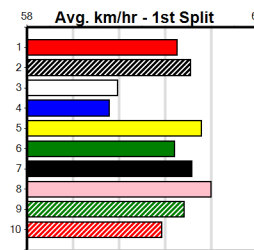

PAWA OF BUDDY AT STUD

Distance: 460m, Race Type: Grade 5, Total Prizemoney: $2,925
1st: $1,950, 2nd: $600, 3rd: $300, 4th: $75

Watchdog Tips:

Bet:

Table with columns: Form Box, Wgt, Dist, Track, Date, Time, BON, Margin, 1st/2nd (Time), PIR, Checked, Comment, WR, Split 1, S/P, Grade

HIERARCHY [5]
F Dog Feb-21 Sire: BERNARDO Dam: EAU ROUGE
Owner(s): Eye Candy (SYN), C Wilk, K Gorman
Trainer: Christian Wilk (Tanjil South)
Box History table and Prize Best Starts table included.

FERNANDO GOMEZ [5]
BEED Dog Feb-21 Sire: FERNANDO BALE Dam: NAUGHTY CAZZA
Owner(s): HUNTER RACING (SYN), A Hunter, B Hunter, C Hunter
Trainer: Brett Hunter (Cranbourne)
Box History table and Prize Best Starts table included.

DR. BENEDICT [5]
BK Dog Jan-22 Sire: BERNARDO Dam: SWEET DEMI
Owner(s): DOCTORS KENNELS (SYN), J McMahon, J Gill
Trainer: Judith McMahon (Darriman)
Box History table and Prize Best Starts table included.

MARCO ROSE [5]
BK Dog Dec-21 Sire: ZACK MONELLI Dam: ROSE ROSE
Owner(s): S Chignell
Trainer: Jeffrey Chignell (Rosedale)
Box History table and Prize Best Starts table included.

TEDDY BOX (QLD)[5]
RBD Dog Dec-20 Sire: FERNANDO BALE Dam: OFF AND ON
Owner(s): That's Special (SYN), R Kelly, B Bottkos, T Miller
Trainer: Peter Kelly (Longwarry North)
Box History table and Prize Best Starts table included.