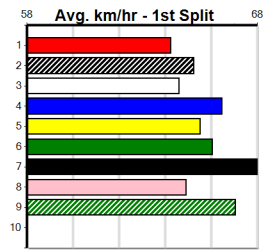

VIATEK GDR

Distance: 680m, Race Type: Special Event, Total Prizemoney: $6,445
1st: $4,390, 2nd: $1,320, 3rd: $660, 4th: $75

Watchdog Tips:

Bet:

Table with columns: Form Box, Wgt, Dist, Track, Date, Time, BON, Margin, 1st/2nd (Time), PIR, Checked, Comment, W/R, Split 1, S/P, Grade

BLACK SILENCER [5]
BK Dog Oct-21 Sire: HOOKED ON SCOTCH Dam: GWYDION
Owner(s): S White
Trainer: Kerrie White (Buln Buln East)
Winning Distances: < 300m (0) 300 - 399m (0) 400 - 499m (4) 500 - 599m (5) 600 - 699m (2) > 700m (0)
Winning Weights: 31.5(1) 31.6(2) 31.7(1) 31.8(5) 32.0(1) 32.5(1)

Box History
Bx 1st 2nd 3rd 4th 5th 6th 7th 8th
Prize Best $49575.00
Starts FSTD 23-11-6-1
Trk/Dts 0-0-0-0
APM 28388

SURPRISING [5]
BK Bitch Nov-19 Sire: WORM BURNER Dam: RAPANUI SURPRISE
Owner(s): C Brown
Trainer: Kelvin Iles (Longwarry)
Winning Distances: < 300m (0) 300 - 399m (0) 400 - 499m (2) 500 - 599m (7) 600 - 699m (1) > 700m (0)
Winning Weights: 27.6(1) 28.0(1) 28.7(1) 28.8(1) 29.0(3) 29.2(1) 29.7(1) 29.9(1)

Box History
Bx 1st 2nd 3rd 4th 5th 6th 7th 8th
Prize Best $46531.88
Starts NBT 57-10-3-8
Trk/Dts 1-0-1-0
APM 9602

EXCAVATOR TICKET [5]
BK Dog Apr-21 Sire: HOOKED ON SCOTCH Dam: TINDERELLA
Owner(s): L Fulford
Trainer: Corey Fulford (Maffra)
Winning Distances: < 300m (0) 300 - 399m (0) 400 - 499m (3) 500 - 599m (2) 600 - 699m (0) > 700m (0)
Winning Weights: 32.4(1) 33.1(1) 33.2(1) 33.4(1) 33.5(1)

Box History
Bx 1st 2nd 3rd 4th 5th 6th 7th 8th
Prize Best $26023.21
Starts NBT 58-5-11-10
Trk/Dts 1-0-1-0
APM 8224

SUNNYSIDE JO [5]
RBD Bitch Jan-21 Sire: MY REDEEMER Dam: MINTER BEE
Owner(s): P Connell
Trainer: David Kerr (Caldermeade)
Winning Distances: < 300m (0) 300 - 399m (0) 400 - 499m (5) 500 - 599m (5) 600 - 699m (1) > 700m (3)
Winning Weights: 26.5(1) 26.6(2) 26.7(1) 26.8(5) 26.9(2) 27.1(1) 27.4(1) 27.5(1)

Box History
Bx 1st 2nd 3rd 4th 5th 6th 7th 8th
Prize Best $79590.00
Starts FSTD 46-14-15-4
Trk/Dts 0-0-0-0
APM 15949

BYE GEORGIE [5]
LTF Bitch Nov-20 Sire: ANDO'S MAC Dam: MONICA TEE
Owner(s): G Connell
Trainer: Rosalie Kerr (Caldermeade)
Winning Distances: < 300m (0) 300 - 399m (0) 400 - 499m (3) 500 - 599m (4) 600 - 699m (0) > 700m (0)
Winning Weights: 28.2(1) 28.8(1) 28.9(1) 29.0(2) 29.4(2)

Box History
Bx 1st 2nd 3rd 4th 5th 6th 7th 8th
Prize Best $38590.00
Starts NBT 49-7-5-6
Trk/Dts 1-0-1-0
APM 15223

1

2

3

4

5