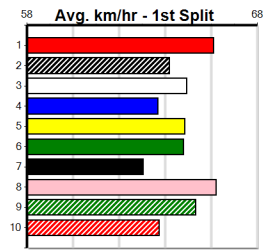

SENNACHIE AT STUD

Distance: 400m, Race Type: Grade 5, Total Prizemoney: $2,925
1st: $1,950, 2nd: $600, 3rd: $300, 4th: $75

Watchdog Tips:

Bet:

Form	Box	Wgt	Dist	Track	Date	Time	BON	Margin	1st/2nd (Time)	PIR	Checked	Comment	WR	Split 1	S/P	Grade

BELOW THE CURVE [5]

F Dog Oct-21 Sire: BERNARDO Dam: CHUNK OF LOVE
Owner(s): Below the Curve (SYN), J Garth, L Van rooy, T Kindellan
Trainer: Steven Hanning (Newborough)
Winning Distances: < 300m (0) 300 - 399m (2) 400 - 499m (1) 500 - 599m (0) 600 - 699m (0) > 700m (0)
Winning Weights: 31.6(1) 32.8(1) 33.3(1)

2nd (2)	34.4	350	HVL	R9	01-Mar-24	19.62	19.32	4.25L	ASTON ANGELO (19.33)	M/2	.	.	.	6.68	$5.80	T3-RW
2nd (8)	33.5	350	HVL	R7	08-Mar-24	19.75	19.47	2.50L	FIREPROOFED (19.59)	Q/3	.	.	.	6.69	$4.80	T3-RW
3rd (3)	33.6	350	HVL	R5	15-Mar-24	19.64	19.53	1.75L	BLACK PINK (19.53)	Q/1	.	.	.	6.53	$5.40	T3-RW
1st (3)	32.8	435	SLE	R9	27-Mar-24	24.76	24.59	0.75L	BE GRACEFUL (24.80)	M/211	.	SW	.	5.34	$12.10	X67
2nd (7)	32.6	400	WGL	R10	30-Mar-24	22.95	22.74	1.00L	DAWNY BY NAME (22.89)	M/32	.	.	.	8.49	$5.30	6G
5th (1)	32.7	395	TRA	R5	03-Apr-24	22.71	22.16	3.5L	RADEBE (22.48)	M/234	.	.	.	3.77	$12.40	5
2nd (3)	32.9	435	SLE	R10	10-Apr-24	24.86	24.59	1.5L	NOT BAD YOURSELF (24.76)	M/643	.	SW	.	5.37	$13.00	5NP
3rd (7)	33.0	350	TRA	R12	19-Apr-24	19.90	19.44	1.5L	VICTORY CHAD (19.81)	M/43	.	.	.	6.83	$5.00	5

Last 3 wins NOT included above

1st (7)	31.6	350	TRA	R2	06-Nov-23	19.82	19.66	2.25L	BRINDLE CHIC (19.96)	M/11	.	.	.	6.62	$3.50	M
1st (4)	33.3	350	HVL	R5	26-Jan-24	19.69	19.05	0.75L	SLIGHTLY SISSY (19.72)	M/1	.	.	.	6.59	$19.90	T3-RW

Box History

Bx	1st	2nd	3rd	4th	5th	6th	7th	8th
1		2			1		2	
2		2						
3	1	2	2				2	
4	1				2		1	
5				1				1
6			1	1				
7	1	3	1					2
8		2			1			

Prize								$8245.00
Best								NBT
Starts								34-3-11-4
Trk/Dts								8-0-4-2
APM								4828