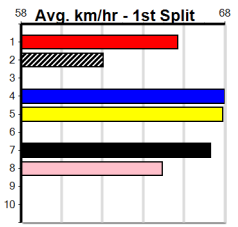

Winning Boxes							
1	2	3	4	5	6	7	8

10 * NO RESERVE *****

Trainer:
 Owner(s):

Winning Boxes							
1	2	3	4	5	6	7	8

Geelong

MILLERS MUZZLES (2-3 WINS)

Distance: 400m, Race Type: Restricted Win, Total Prizemoney: \$2,925
1st: \$1,950, 2nd: \$600, 3rd: \$300, 4th: \$75