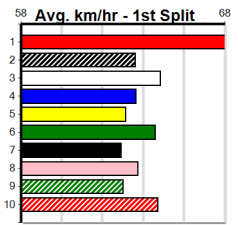

SPORTSBET FINAL (1-4 WINS)

Distance: 520m, Race Type: Restricted Win Final, Total Prizemoney: $3,875
1st: $2,600, 2nd: $800, 3rd: $400, 4th: $75

6

8:25PM
(VIC time)

Watchdog Tips: **0 0 0 0** Bet: **0**