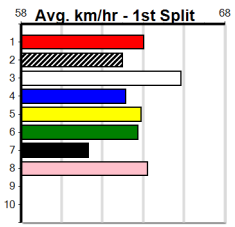

SPORTSBET EVERY DOG HAS ITS DAY

Distance: 400m, Race Type: Grade 5, Total Prizemoney: \$2,925
1st: \$1,950, 2nd: \$600, 3rd: \$300, 4th: \$75

10

9:48PM
(VIC time)

Watchdog Tips: **0** **0** **0** **0** Bet: **0**