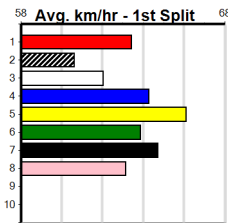

5
8:01PM
(VIC time)

Watchdog Tips:

0 0 0 0

Bet:

Form Box Weight Dist Track Date Time BON Margin 1st/2nd (Time) PIR Checked Comment W/R Split 1 S/P Grade

1 WHATEVER HE SAID [6]													Winning Boxes								
BE D Feb-22 MY REDEEMER													1	2	3	4	5	6	7	8	
Trainer: Patrick Furci (Maribyrnong)													1	1							
6th	(8)	31.5	515	SAN	R1	02-May-24	30.61	29.33	15.00	RED ROCKS BEAUTY (29.59)	M/6676	.	.	.	5.31	$22.50	MF	Prize Best Starts	$4,640.00	25.96	8-2-3-1
1st	(3)	31.5	460	GEL	R3	07-May-24	25.96	25.79	1.5L	PSYCHO BUDDY (26.07)	Q/111	.	.	SW	6.62	$2.20	M	Trk/Dst APM	3-2-1-0	$4040	
2nd	(3)	31.8	460	GEL	R5	14-May-24	25.86	25.61	3.75	LECO BALE (25.61)	M/222	.	.	.	6.66	$4.00	X67				
1st	(1)	31.7	460	GEL	R2	17-May-24	25.97	25.87	2.25	LIRCLE THE GLOBE (26.12)	Q/111	.	.	SW	6.66	$4.70	7				

2 CRAFTY BEER [7]													Winning Boxes								
BK D Apr-22 MY REDEEMER													1	2	3	4	5	6	7	8	
Trainer: Danielle Smith (Lara)													1								
4th	(4)	33.4	460	GEL	R1	05-Apr-24	26.43	25.51	4.50	SURE OLIVER (26.12)	M/555	.	.	.	6.87	$9.10	M	Prize Best Starts	$4,570.00		NBT
6th	(8)	33.0	460	GEL	R2	19-Apr-24	26.56	25.58	5.50	CABAO OPAL (26.18)	S/887	.	.	.	7.09	$11.10	MH	Trk/Dst APM	10-1-1-2	4-0-0-1	$3131
1st	(1)	32.7	510	SLE	R2	28-Apr-24	29.34	28.95	2.00	LDR. YELLOWSTONE (29.48)	M/111	.	.	SW	9.40	$7.50	M				
4th	(5)	33.2	515	SAP	R4	05-May-24	30.25	29.71	7.00	WREN BALE (29.80)	S/5555	.	.	.	5.47	$47.80	X67				

3 CERSEI'S BOY [7]													Winning Boxes								
BK D Feb-21 ASTON KIMETTO													1	2	3	4	5	6	7	8	
Trainer: Dylan Cortese (Devon Meadows)													1								
3rd	(5)	30.2	400	WGL	R3	30-Apr-24	22.98	22.27	3.25	READ THE ROOM (22.75)	M/65	.	.	.	8.82	$33.10	X67	Prize Best Starts	$4,770.00		FSH
7th	(2)	30.0	400	WGL	R4	07-May-24	23.27	22.47	6.50	POWER UP MAX (22.83)	M/85	.	.	.	8.79	$17.90	X67	Trk/Dst APM	30-1-6-5	0-0-0-0	$2208
8th	(8)	30.0	400	WGL	R4	14-May-24	23.48	22.61	12.00	RAPID HEART (22.67)	S/88	.	.	W	8.80	$42.10	7				
5th	(6)	30.7	460	WGL	R5	18-May-24	26.69	26.24	1.5L	DASHER BALE (26.59)	M/433	.	.	.	6.74	$17.70	X67				

4 BLOCK A BABE (NSW)[6]													Winning Boxes								
RBD B Mar-22 MEPUNGA CRUZER													1	2	3	4	5	6	7	8	
Trainer: Margery Quick (Haddon)													1								
6th	(6)	28.5	390	WBL	R2	28-Mar-24	23.49	22.03	12.00	BRUTALITY (22.70)	M/78	.	.	.	9.00	$10.80	X67	Prize Best Starts	$5,425.00		FSTD
1st	(2)	29.3	390	BAL	R9	02-May-24	22.87	21.93	3.5L	SH'S RELOADED (23.11)	M/81	.	.	.	8.81	$20.00	X67	Trk/Dst APM	10-2-3-0	0-0-0-0	$4171
5th	(3)	29.3	410	HOR	R3	07-May-24	23.81	23.12	7.00	LIGHTNING ZIGGY (23.33)	M/55	.	.	.	10.69	$11.60	RW				
2nd	(4)	28.6	410	HOR	R9	14-May-24	23.67	23.14	1.25	SPLIT REEF (23.60)	M/44	.	.	.	10.83	$9.30	6G				

5 BLOODLINE [7]													Winning Boxes								
WBK B Aug-22 AUSSIE INFRARED													1	2	3	4	5	6	7	8	
Trainer: John Barbara (Exford)													1								
1st	(4)	28.1	400	GEL	R2	27-Apr-24	22.68	22.35	2.25	LHOT A PULSE (22.83)	M/21	.	.	.	8.56	$3.30	M	Prize Best Starts	$1,680.00		FSTD
8th	(5)	28.5	400	GEL	R11	03-May-24	23.79	22.45	20.00	TALCOTT BALE (22.45)	S/68	.	.	SW	8.59	$5.30	X67	Trk/Dst APM	2-1-0-0	0-0-0-0	$1680