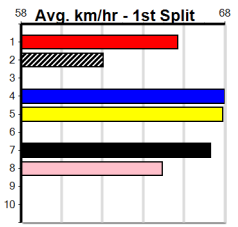

Geelong

MILLERS MUZZLES (2-3 WINS)

Distance: 400m, Race Type: Restricted Win, Total Prizemoney: $2,925
1st: $1,950, 2nd: $600, 3rd: $300, 4th: $75

4

7:40PM

(VIC time)

Watchdog Tips:

0 0 0 0

Bet:

Form	Box	Weight	Dist	Track	Date	Time	BON	Margin	1st/2nd (Time)	PIR	Checked	Comment	W/R	Split 1	S/P	Grade

1 FANCY KIAARN [6]																		
BK	B	Mar-22 WEBLEC ACE					FANCY FRANCENE											
Trainer: Debbie Goudge (Terang)																		
4th	(5)	25.4	390	WBL	R2	25-Apr-24	22.65	22.14	6.00	L	VARSITY BALE (22.24)	M/56	.	.	.	8.84	$9.00	X67
5th	(1)	25.6	400	GEL	R11	03-May-24	23.31	22.45	13.00	L	TALCOTT BALE (22.45)	M/55	.	.	.	8.59	$26.20	X67
2nd	(8)	25.9	400	GEL	R10	10-May-24	23.22	22.76	0.50	L	CHILLI SAL (23.19)	S/43	.	.	.	8.62	$14.50	RW
2nd	(6)	26.0	400	GEL	R9	17-May-24	23.02	22.62	3.75	L	BLACKPOOL VIPER (22.76)	M/22	.	.	.	8.55	$3.50	RW
Owner(s): CHAMPAGNE PTN (SYN), S Smith, A Langton																		

Winning Boxes							
1	2	3	4	5	6	7	8
1							1
Prize							
Best							
Starts							
Trk/Dst							
APM							

2 DAPHNEE'S GOLD [6]																		
BK	B	May-21 MY REDEEMER					MIMSTAR											
Trainer: Elizabeth Lloyd (Anakie)																		
4th	(4)	26.4	400	GEL	R9	16-Apr-24	23.24	22.64	8.50	L	BLACKPOOL WINNIE (22.68)	M/66	.	.	.	8.94	$11.10	7
2nd	(2)	26.0	400	GEL	R9	07-May-24	22.89	22.58	0.75	L	GGO GIZMO GO (22.85)	M/22	.	.	.	8.56	$27.40	7
1st	(8)	25.9	400	GEL	R9	14-May-24	23.10	22.84	2.00	L	BALDO (23.23)	M/61	.	.	SW	8.82	$2.10	7
2nd	(5)	25.9	390	BAL	R11	19-May-24	23.01	22.47	0.50	L	GOLDEN SCOTCH (22.99)	S/81	.	.	.	8.89	$9.40	T3-6
Owner(s): K Lloyd																		

Winning Boxes							
1	2	3	4	5	6	7	8
							2
Prize							
Best							
Starts							
Trk/Dst							
APM							

3 *** VACANT BOX ***																
Trainer:																
Owner(s):																

4 URANA MUFFIN [5]																		
BK	B	May-22 FERNANDO BALE					MA'S PLUM JAM											
Trainer: Laurie Mallia (Tarneit)																		
5th	(8)	24.4	410	HOR	R7	16-Apr-24	23.86	23.10	7.00	L	LINDA LOBSTER (23.39)	M/35	.	.	.	10.45	$2.40	5
5th	(2)	24.5	410	HOR	R11	23-Apr-24	23.62	23.26	4.50	L	GREEN FLASH (23.32)	Q/22	.	.	.	10.49	$2.20	5
5th	(5)	24.0	390	WBL	R11	09-May-24	22.44	21.77	3.75	L	MAN OF COURAGE (22.19)	Q/23	.	.	.	8.56	$9.50	5
2nd	(3)	24.3	400	WGL	R7	18-May-24	23.02	22.82	1.25	L	ZENI BALE (22.94)	Q/11	.	.	.	8.41	$3.00	5
Owner(s): L Mallia																		

Winning Boxes							
1	2	3	4	5	6	7	8
2							1
Prize							
Best							
Starts							
Trk/Dst							
APM							

5 HUNTSMAN (SA)[5]																		
F	D	May-22 KOBLENZ					MADDISON KAYE											
Trainer: Matthew Lanigan (Rowsley)																		
1st	(2)	34.5	400	MTG	R4	31-Mar-24	22.82	22.82	1.5L	L	MOOBALL (22.92)					10.68	$2.20	J
2nd	(2)	34.7	395	MBR	R4	07-Apr-24	22.60	22.21	0.10	L	TARA'S GIRL (22.59)	0			VNAI	5.09	$1.33	6
3rd	(1)	34.8	455	MBR	R10	14-Apr-24	25.96	25.65	1.5L	L	KI KI (25.85)					8.20	$2.20	6
1=	(7)	34.9	400	MTG	R10	21-Apr-24	23.03	22.90	2.00	L	HUNTSMAN/ZIPPING					10.74	$1.65	6
Owner(s): R Chuck																		

Winning Boxes							
1	2	3	4	5	6	7	8
	1						1
Prize							
Best							
Starts							
Trk/Dst							
APM							

6 *** VACANT BOX ***																
Trainer:																
Owner(s):																

7 TALCOTT BALE (NSW)[6]																		
BK	D	May-22 ALLEN DEED					WANNA ALLEN											
Trainer: Rebecca Gibbons (Avalon)																		
2nd	(4)	31.3	400	GEL	R9	26-Apr-24	22.70	22.29	2.00	L	COMBO COL (22.57)	M/22	.	.	.	8.47	$2.20	X67
1st	(4)	31.5	400	GEL	R11	03-May-24	22.45	22.45	1.00	L	NO RIGHT TURNS (22.52)	M/11	.	.	.	8.27	$2.50	X67
3rd	(1)	31.3	450	WBL	R7	09-May-24	25.61	25.27	5.00	L	RESPECT ADVOCACY (25.27)	Q/222	.	.	.	6.54	$2.70	X67
2nd	(1)	31.8	400	WGL	R9	14-May-24	22.68	22.61	1.25	L	KEONI (22.61)	M/21	.	.	.	8.37	$2.60	6G
Owner(s): B Wheeler																		

Winning Boxes							
1	2	3	4	5	6	7	8
	1		1				
Prize							
Best							
Starts							
Trk/Dst							
APM