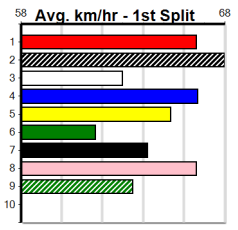

PARKER PUMPS

Distance: 460m, Race Type: Mixed 4/5, Total Prizemoney: \$3,360
1st: \$2,250, 2nd: \$690, 3rd: \$345, 4th: \$75

7

8:43PM

(VIC time)

Watchdog Tips: **0 0 0 0** Bet: **.**

Form Box Weight Dist Track Date Time BON Margin 1st/2nd (Time) PIR Checked Comment W/R Split 1 S/P Grade