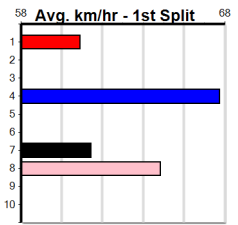

Geelong

MERV JENNINGS SIGNS

Distance: 400m, Race Type: Maiden, Total Prizemoney: $2,535
1st: $1,680, 2nd: $520, 3rd: $260, 4th: $75

2

6:57PM

(VIC time)

Watchdog Tips:

0 0 0 0

Bet:

Form	Box	Weight	Dist	Track	Date	Time	BON	Margin	1st/2nd (Time)	PIR	Checked	Comment	W/R	Split 1	S/P	Grade

1 AXEL'S RADAR [M]
BK D May-22 FLYING RICCIARDO I'M POPPY
Trainer: Danielle Smith (Lara)
Owner(s): Smith Racing (SYN), D Smith, J Smith

6th	(2)	31.6	435	SLE	R1	28-Apr-24	25.76	24.19	14.00	LANNA (24.80)	Q/368	.	.	.	5.36	$7.90	M
6th	(7)	32.0	400	WGL	R1	07-May-24	23.89	22.47	17.00	LSTIFLER (22.71)	M/77	.	.	.	8.90	$14.00	M
6th	(8)	32.0	460	GEL	R3	14-May-24	26.66	25.61	8.50	L RUN DON'T WALK (26.07)	M/346	.	.	.	6.83	$14.70	M

Winning Boxes							
1	2	3	4	5	6	7	8
Prize							
Best							
Starts							
Trk/Dst							
APM							

2 INGA AMY [M]
BK B Sep-22 BEAST UNLEASHED INGA MIA
Trainer: Vito Inguanti (Gnotuk)
Owner(s): M Inguanti

Winning Boxes							
1	2	3	4	5	6	7	8
Prize							
Best							
Starts							
Trk/Dst							
APM							

3 *** VACANT BOX ***
Trainer:
Owner(s):

Winning Boxes							
1	2	3	4	5	6	7	8
Prize							
Best							
Starts							
Trk/Dst							
APM							

4 NATALIE BALE (NSW)[M]
BK B May-22 CHRISTO BALE HAE ALLEN
Trainer: Rebecca Gibbons (Avalon)
Owner(s): B Wheeler

Winning Boxes							
1	2	3	4	5	6	7	8
Prize							
Best							
Starts							
Trk/Dst							
APM							

5 HIGH CONTACT [M]
BE D Nov-21 BAROOGA BRETT BALKAN DOTTI
Trainer: Bethany Garrick (Devon Meadows)
Owner(s): P Garrick

Winning Boxes							
1	2	3	4	5	6	7	8
Prize							
Best							
Starts							
Trk/Dst							
APM							

6 *** VACANT BOX ***
Trainer:
Owner(s):

Winning Boxes							
1	2	3	4	5	6	7	8
Prize							
Best							
Starts							
Trk/Dst							
APM							

7 SICILY [M]
WBK D May-22 FERNANDO BALE MA'S PLUM JAM
Trainer: Keith Lloyd (Anakie)
Owner(s): D Burnett

Winning Boxes							
1	2	3	4	5	6	7	8
Prize							
Best							
Starts							
Trk/Dst							
APM							

8 VERY CHERRY [M]
BEF B Sep-22 BERNARDO LORENZA
Trainer: Sarah Xerri (Merrimu)
Owner(s): Cherry Farm (SYN), A Xerri, S Xerri

Winning Boxes							
1	2	3	4	5	6	7	8
Prize							
Best							
Starts							
Trk/Dst							
APM							

9 *** NO RESERVE ***
Trainer:
Owner(s):

Winning Boxes							
1	2	3	4	5	6	7	8
Prize							
Best							
Starts							
Trk/Dst							
APM							

10 *** NO RESERVE ***
Trainer:
Owner(s):

Winning Boxes							
1	2	3	4	5	6	7	8
Prize							
Best							
Starts							
Trk/Dst							
APM