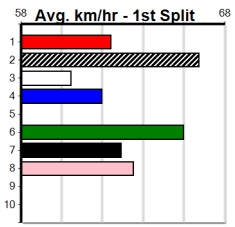

TOPCAT VIDEO PRODUCTIONS

Distance: 400m, Race Type: Mixed 6/7, Total Prizemoney: $2,925
1st: $1,950, 2nd: $600, 3rd: $300, 4th: $75

3

7:19PM

(VIC time)

GOLD BENZ (2) has raced well here to date and a clean getaway can see him lead throughout. SHE'S ON BOOST (4) is better than her past two runs and she will keep the pressure on from the outset. FABRICATE (6) owns a speedy 22.78 PB here.

Watchdog Tips:

2

4

6

3

Bet:

Win 2