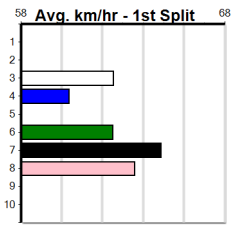

Geelong

THE BECKLEY CENTRE GEELONG

Distance: 400m, Race Type: Maiden, Total Prizemoney: $2,535
1st: $1,680, 2nd: $520, 3rd: $260, 4th: $75

1
6:35PM
(VIC time)

Watchdog Tips:

0 0 0 0

Bet:

Form Box Weight Dist Track Date Time BON Margin 1st/2nd (Time) PIR Checked Comment W/R Split 1 S/P Grade

1 SHE'S OUR SWIFTY [M]
BK B Mar-22 RITZA LENNY **FEATURES**
Trainer: Koby Rademaker (Gisborne)
Owner(s): Jukoda Park (SYN), A Rademaker, C Rademaker

Winning Boxes							
1	2	3	4	5	6	7	8
Prize							
Best							
Starts							
Trk/Dst							
APM							

2 BOMBSHELL BANJO (NSW)[M]
WBK B Dec-21 FERNANDO BALE **EL RAPIDO**
Trainer: Andrea Chapple (Exford)
Owner(s): A Chapple

Winning Boxes							
1	2	3	4	5	6	7	8
Prize							
Best							
Starts							
Trk/Dst							
APM							

3 MISTY BLUE [M]
BE B Mar-22 SENNACHIE **LIGHT VIEW**
Trainer: Sandra Elmes (Dunolly)

2nd (5)	24.7	410	HOR	R2	09-Apr-24	23.90	23.26	2.75	LMISS MARY JO (23.72)	M/22	.	.	.	10.81	$7.80	MH
6th (7)	24.5	410	HOR	R3	16-Apr-24	23.85	23.10	10.00	LYASH BALE (23.17)	M/88	.	.	.	10.84	$28.60	MF
2nd (1)	24.6	390	BAL	R1	12-May-24	22.63	22.15	1.5L	SPIICY MINX (22.54)	M/33	.	.	.	8.84	$2.60	T3-M
2nd (7)	24.3	450	BAL	R1	19-May-24	26.27	25.88	0.50	LIM CHEEKY (26.24)	S/444	.	.	.	6.80	$3.70	T3-M

Winning Boxes							
1	2	3	4	5	6	7	8
Prize							
Best							
Starts							
Trk/Dst							
APM							

4 HEATHER BALE (NSW)[M]
F B Mar-22 FERNANDO BALE **IDRIA BALE**
Trainer: Samantha Grenfell (Anakie)

7th (7)	25.5	390	BAL	R1	22-Apr-24	23.32	22.24	9.00	MAJESTIC GEORGE (22.72)	M/75	.	.	.	8.94	$28.50	T3-M
6th (2)	25.5	450	BAL	R2	29-Apr-24	26.68	25.50	14.00	LQILIN BALE (25.74)	M/576	.	.	.	6.96	$52.30	T3-M
5th (8)	25.5	450	BAL	R2	06-May-24	26.49	25.55	11.00	PALDRON BALE (25.77)	M/655	.	.	.	7.04	$46.30	T3-M
3rd (7)	25.5	400	GEL	R1	14-May-24	23.27	22.84	1.5L	PLATYPUS YAALA (23.18)	S/73	.	.	.	8.84	$18.50	M

Winning Boxes							
1	2	3	4	5	6	7	8
Prize							
Best							
Starts							
Trk/Dst							
APM							

5 *** VACANT BOX ***
Trainer:
Owner(s):

Winning Boxes							
1	2	3	4	5	6	7	8
Prize							
Best							
Starts							
Trk/Dst							
APM							

6 LITERALLY [M]
BK B Mar-21 DELIVER **URANA VEE EIGHT**
Trainer: Colin Baker (Lara)

2nd (4)	27.3	400	GEL	R3	30-Apr-24	23.01	22.73	3.00	BLACKPOOL VIPER (22.80)	M/32	.	.	.	8.55	$21.30	M
2nd (1)	27.3	400	GEL	R1	07-May-24	23.43	22.58	5.00	CHARLI MARLEY (23.08)	M/22	.	.	.	8.60	$6.70	M
2nd (5)	27.1	390	BAL	R2	12-May-24	22.61	22.15	4.75	LLEONARDO ZEAL (22.29)	S/42	.	.	.	8.76	$12.10	T3-M
3rd (5)	27.0	390	BAL	R3	19-May-24	23.12	22.47	7.00	FAST LEGS (22.66)	S/32	.	.	.	8.82	$5.00	T3-M

Winning Boxes							
1	2	3	4	5	6	7	8
Prize							
Best							
Starts							
Trk/Dst							
APM							

7 CHERRY TIME [M]
BK B Sep-22 BERNARDO **LORENZA**
Trainer: Andrew Xerri (Merrimu)

8th (7)	32.4	350	HVL	R1	19-May-24	20.49	19.28	10.00	BANK ROBBER (19.80)	M/6	.	.	.	6.90	$30.00	M

Winning Boxes							
1	2	3	4	5	6	7	8
Prize							
Best							
Starts							
Trk/Dst							
APM							

8 UNITY BALE (NSW)[M]
BK D Jul-22 JARVIS BALE **ETHLA ALLEN**
Trainer: Daniel Gibbons (Avalon)

7th (7)	29.0	400	GEL	R2	10-May-24	23.60	22.76	7.50	PAW CARDAN (23.10)	M/67	.	.	.	8.77	$7.70	M

Winning Boxes							
1	2	3	4	5	6	7	8
Prize							
Best							
Starts							
Trk/Dst							
APM							

9 *** NO RESERVE ***
Trainer:
Owner(s):

Winning Boxes							
1	2	3	4	5	6	7	8
Prize							
Best							
Starts							
Trk/Dst							
APM							

10 *** NO RESERVE ***
Trainer:
Owner(s):

Winning Boxes							
1	2	3	4	5	6	7	8
Prize							
Best							
Starts							
Trk/Dst							
APM