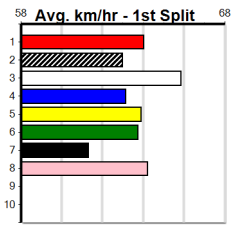

SPORTSBET EVERY DOG HAS ITS DAY

Distance: 400m, Race Type: Grade 5, Total Prizemoney: $2,925
1st: $1,950, 2nd: $600, 3rd: $300, 4th: $75

VENTURA BALE (5) was a strong 22.72 winner here recently and she looks very well graded again.
BROOMBRAE FRITZ (6) has a good record here and he will get a nice cart across early on.
CRUISING JACK (8) should race well fresh.

Watchdog Tips: **5** **6** **8** **2** **Bet:** **Quinella 5**