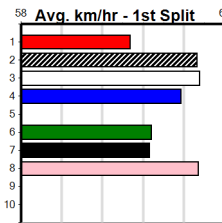

GEELONG PRINTING GDR

Distance: 680m, Race Type: Special Event, Total Prizemoney: $6,445
1st: $4,390, 2nd: $1,320, 3rd: $660, 4th: $75

8

9:09PM

(VIC time)

POMMEL BOY (3) will find this easier than his most recent racing and he should get a nice run through at the bend. STELL GIRL (8) is the most talented chaser in the race but she will need some luck early on. VEGA BLACK (2) has claims

Watchdog Tips:

3

8

2

1

Bet:

Win 3