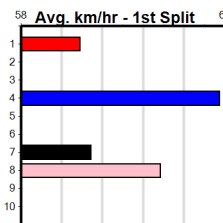

Geelong

2

6:57PM

(VIC time)

MERV JENNINGS SIGNS

Distance: 400m, Race Type: Maiden, Total Prizemoney: \$2,535

1st: \$1,680, 2nd: \$520, 3rd: \$260, 4th: \$75

NATALIE BALE (4) was backed for plenty on debut and she is expected to make amends after a freshen up. HIGH CONTACT (5) is a well bred type and he is sure to have plenty of support. INGA AMY (2) is another debutant who needs to be respected