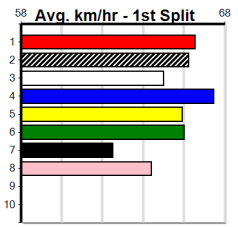

NP ELECTRICAL

Distance: 400m, Race Type: Mixed 4/5, Total Prizemoney: $3,360
1st: $2,250, 2nd: $690, 3rd: $345, 4th: $75

9
9:28PM
(VIC time)

Watchdog Tips: **0** **0** **0** **0** Bet: **0**