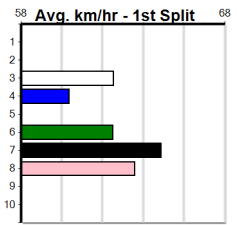

THE BECKLEY CENTRE GEELONG

Distance: 400m, Race Type: Maiden, Total Prizemoney: $2,535
1st: $1,680, 2nd: $520, 3rd: $260, 4th: $75

1

6:35PM
(VIC time)

MISTY BLUE (3) will need some luck early but she clearly has the talent and will go close with a clear run. BOMBSHELL BANJO (2) is a well bred type and she is in very capable hands. LITERALLY (6) is nearing a win.

Watchdog Tips: **3** **2** **6** **8** **Bet:** **Win 3**