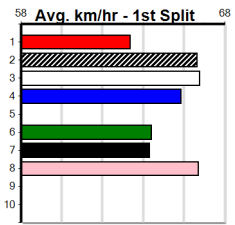

Watchdog Tips:

0 0 0 0

Bet: