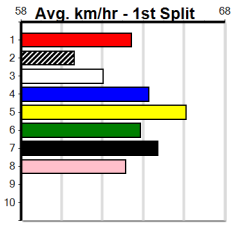

TTS ELECTRICS

Distance: 460m, Race Type: Mixed 6/7, Total Prizemoney: $2,925
1st: $1,950, 2nd: $600, 3rd: $300, 4th: $75

5
8:01PM
(VIC time)

WHATEVER HE SAID (1) has a good record over this journey and he is drawn to be prominent throughout. CANYA LIBBY (8) shows promise and she will get plenty of room to move early on, while BLOCK A BABE (4) can come out running

Watchdog Tips: **1** **8** **4** **6** **Bet:** **Box Trifecta 1,4,6,8 ($10 for 41.67%)**