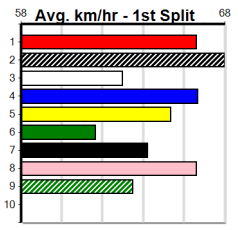

PARKER PUMPS

Distance: 460m, Race Type: Mixed 4/5, Total Prizemoney: $3,360
1st: $2,250, 2nd: $690, 3rd: $345, 4th: $75

FLYING ZULU (2) is one of the best sprinters in the State and he is expected to salute at skinny odds. GUNAI BOLD (5) beat a good line-up here last week and he will test the favourite throughout. HASKO BALE (4) can run a cheeky race

Watchdog Tips: **2** **5** **4** **3** Bet: Trifecta 2,5/2,5/1,3,4 ($10 - 166.67%)

Form	Box	Weight	Dist	Track	Date	Time	BON	Margin	1st/2nd (Time)	PIR	Checked	Comment	W/R	Split	1	S/P	Grade

1 TORNADO TAHLIA [5] *Honest type but this is harder, place claims*
F B Nov-21 **HARD STYLE RICO** **JOSEPHINE**
Trainer: Keith Lloyd (Anakie) **$21.00**
4th (4) 26.6 450 WBL R8 04-Apr-24 25.48 24.72 11.00LMATT LOCH (24.72) M/444 . . . 6.81 $17.60 X45
4th (4) 26.7 450 BAL R8 10-Apr-24 25.85 25.17 10.00L GOLD SCOTCH (25.17) M/444 . . . 6.69 $98.80 X45
3rd (2) 26.7 390 WBL R10 18-Apr-24 22.75 22.32 6.50LTIGGERLONG GAS (22.32) M/45 . . . 8.95 $5.60 FFA
7th (2) 26.8 460 GEL R6 26-Apr-24 26.14 25.57 4.50L BRUCE'S SHOUT (25.83) M/667 . . . W 6.73 $18.20 5

Winning Boxes

1	2	3	4	5	6	7	8
Prize							
Best							
Starts							
Trk/Dst							
APM							

2 FLYING ZULU [5] *Huge talent, watch the clock if he steps evenly*
BEBD D Sep-21 **ORSON ALLEN** **CYCLONE JEBEL**
Trainer: Jason Thompson (Pearcedale) **$1.90**
1st (1) 34.5 450 WBL R10 25-Apr-24 24.99 24.87 0.025LMATT LOCH (24.99) M/111 . . . SW . 6.51 $2.30 SH
7th (6) 34.5 450 WBL R10 01-May-24 26.09 24.99 16.00LMATT LOCH (24.99) S/777 . . . V0 . 6.71 $9.80 GRP2
2nd (4) 34.3 515 SAN R8 09-May-24 29.54 29.19 0.25L HERE COMES ARTIE (29.52) M/2222 . . . . 5.09 $3.30 SH
2nd (3) 34.2 515 SAN R8 16-May-24 29.30 29.21 0.25L STORMY DAY (29.29) Q/2222 . . . SW . 5.05 $11.70 GRP1

Winning Boxes

1	2	3	4	5	6	7	8
1	3	1					
Prize							
Best							
Starts							
Trk/Dst							
APM							

3 WILLA BALE (NSW)[4] *Racing well but this is a lot harder, place*
BK B Apr-21 **DYNA VILLA** **QUAIL BALE**
Trainer: Correy Grenfell (Anakie) **$21.00**
5th (1) 28.8 460 GEL R6 26-Apr-24 26.08 25.57 3.75L BRUCE'S SHOUT (25.83) S/886 . . . . 6.98 $17.40 5
6th (5) 28.8 525 MEA R11 04-May-24 30.84 29.61 10.00LTIGGERLONG FLYER (30.17) M/5566 . . . . 5.21 $10.50 5
1st (1) 28.9 515 SAP R7 13-May-24 29.85 29.81 3.75L SCARLETT'S WISH (30.10) S/7441 . . . . 5.45 $4.60 5
1st (3) 28.7 460 GEL R7 17-May-24 26.11 25.87 0.75L POWER UP MAX (26.15) S/643 . . . . 6.76 $2.80 5

Winning Boxes

1	2	3	4	5	6	7	8
3		3					
Prize							
Best							
Starts							
Trk/Dst							
APM							

4 HASKO BALE (NSW)[4] *Great win last time, rises in class, place best*
BK B Jan-21 **BARCIA BALE** **DYNA PATTY**
Trainer: Samantha Grenfell (Anakie) **$16.00**
2nd (7) 28.4 515 SAN R12 25-Apr-24 29.82 29.24 3.25L ZIPPING MOFFAT (29.60) Q/2222 . . . . 5.08 $31.90 5
6th (8) 28.1 515 SAN R11 02-May-24 30.07 29.33 7.00L SHIMA STEEL (29.58) M/4566 . . . . 5.19 $14.40 5
4th (8) 28.1 410 HOR R12 07-May-24 23.63 23.12 6.00L TROPICANA (23.23) M/55 . . . . 10.60 $6.40 5
1st (4) 27.8 515 SAN R12 16-May-24 29.65 29.21 0.50L MINTER FROST (29.67) M/1111 . . . . 5.08 $12.60 5

Winning Boxes

1	2	3	4	5	6	7	8
4	2	1	1	2			
Prize							
Best							
Starts							
Trk/Dst							
APM