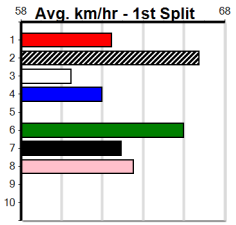

10 * NO RESERVE *****
 Trainer:
 Owner(s):

Winning Boxes							
1	2	3	4	5	6	7	8
Prize							
Best							
Starts							
Trk/Dst							
APM							

Distance: 400m, Race Type: Mixed 6/7, Total Prizemoney: \$2,925
1st: \$1,950, 2nd: \$600, 3rd: \$300, 4th: \$75