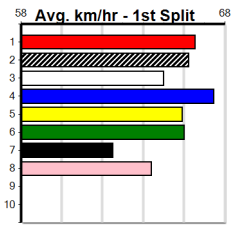

NP ELECTRICAL

Distance: 400m, Race Type: Mixed 4/5, Total Prizemoney: \$3,360
1st: \$2,250, 2nd: \$690, 3rd: \$345, 4th: \$75

Watchdog Tips:

3

2

8

1

Bet: