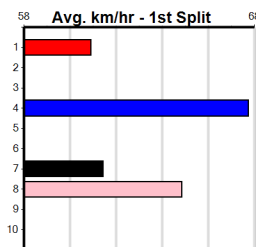

MERV JENNINGS SIGNS

Distance: 400m, Race Type: Maiden, Total Prizemoney: $2,535
1st: $1,680, 2nd: $520, 3rd: $260, 4th: $75

Watchdog Tips: ☐ ☐ ☐ ☐ ☐ Bet:

Form Box	Wgt	Dist	Track	Date	Time	BON	Margin	1st/2nd (Time)	PIR	Checked	Comment	WR	Split 1	S/P	Grade

1

AXEL'S RADAR [M]
BK Dog May-22 Sire: FLYING RICCIARDO Dam: I'M POPPY
Owner(s): Smith Racing (SYN), D Smith, J Smith Trainer: Danielle Smith (Lara)
Winning Distances: < 300m (0) 300 - 399m (0) 400 - 499m (0) 500 - 599m (0) 600 - 699m (0) > 700m (0)
Winning Weights:

Box	1st	2nd	3rd	4th	5th	6th	7th	8th
1								
2								
3								
4								
5								
6								
7								
8								

Prize Best Starts Trk/Dts APM

2

INGA AMY [M]
BK Bitch Sep-22 Sire: BEAST UNLEASHED Dam: INGA MIA
Owner(s): M Inguanti Trainer: Vito Inguanti (Gnotuk)
Winning Distances: < 300m (0) 300 - 399m (0) 400 - 499m (0) 500 - 599m (0) 600 - 699m (0) > 700m (0)
Winning Weights:

Box	1st	2nd	3rd	4th	5th	6th	7th	8th
1								
2								
3								
4								
5								
6								
7								
8								

Prize Best Starts Trk/Dts APM

3

*** VACANT BOX ***
Sire: Dam:
Owner(s): Trainer:
Winning Distances: < 300m (0) 300 - 399m (0) 400 - 499m (0) 500 - 599m (0) 600 - 699m (0) > 700m (0)
Winning Weights:

Box	1st	2nd	3rd	4th	5th	6th	7th	8th
1								
2								
3								
4								
5								
6								
7								
8								

Prize Best Starts Trk/Dts APM

4

NATALIE BALE (NSW)[M]
BK Bitch May-22 Sire: CHRISTO BALE Dam: HAE ALLEN
Owner(s): B Wheeler Trainer: Rebecca Gibbons (Avalon)
Winning Distances: < 300m (0) 300 - 399m (0) 400 - 499m (0) 500 - 599m (0) 600 - 699m (0) > 700m (0)
Winning Weights:

Box	1st	2nd	3rd	4th	5th	6th	7th	8th
1								
2								
3								
4								
5								
6								
7								
8								

Prize Best Starts Trk/Dts APM

5

HIGH CONTACT [M]
BE Dog Nov-21 Sire: BAROOGA BRETT Dam: BALKAN DOTTI
Owner(s): P Garrick Trainer: Bethany Garrick (Devon Meadow)
Winning Distances: < 300m (0) 300 - 399m (0) 400 - 499m (0) 500 - 599m (0) 600 - 699m (0) > 700m (0)
Winning Weights:

Box	1st	2nd	3rd	4th	5th	6th	7th	8th
1								
2								
3								
4								
5								
6								
7								
8								

Prize Best Starts Trk/Dts APM