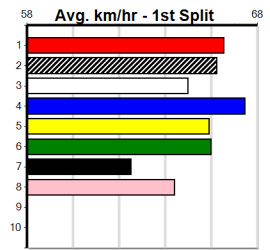

NP ELECTRICAL

Distance: 400m, Race Type: Mixed 4/5, Total Prizemoney: $3,360
1st: $2,250, 2nd: $690, 3rd: $345, 4th: $75

Watchdog Tips:

Bet:

Table with columns: Form Box, Wgt, Dist, Track, Date, Time, BON, Margin, 1st/2nd (Time), PIR, Checked, Comment, W/R, Split 1, S/P, Grade

ASTON INDY [5]
WBEBD Bitch Jan-22 Sire: FERNANDO BALE Dam: ZOOM OUT
Owner(s): R Borda
Trainer: Raymond Gatt (Bannockburn)
Winning Distances: < 300m (0) 300 - 399m (2) 400 - 499m (2) 500 - 599m (0) 600 - 699m (0) > 700m (0)
Winning Weights: 25.1(2) 25.2(1) 25.5(1)
3rd (4) 25.5 400 GEL R11 19-Feb-24 22.98 22.55 2.00L BORACAY STORM (22.85) M/23 . . . . 8.45 $7.00 6G
5th (3) 25.2 410 HOR R1 01-Mar-24 23.70 23.03 5.50L ASTON ARETHA (23.34) M/34 . . . . 10.36 $6.70 X67
2nd (6) 25.5 400 GEL R4 09-Mar-24 23.20 22.50 0.50L SPLIT REEF (23.18) S/21 . . . . 8.61 $4.20 X67
1st (5) 25.5 400 GEL R9 26-Mar-24 22.68 22.68 4.50L ASTON IGGY (22.99) Q/11 . . . . SW . 8.27 $3.40 6G
4th (6) 25.3 400 GEL R6 02-Apr-24 23.07 22.50 4.50L PERFECT WILLOW (22.76) M/44 . . . . 8.59 $3.60 X45
8th (1) 25.3 390 BAL R3 14-Apr-24 23.24 22.49 8.50L OUR GIRL ROXY (22.66) S/65 . . . . 8.76 $2.50 5
1st (8) 25.1 390 WBL R6 29-Apr-24 22.46 22.39 2.75L LUCY DEEDS (22.65) M/21 . . . . 8.66 $2.40 5
3rd (2) 25.3 400 GEL R8 07-May-24 22.86 22.58 2.00L TINKER PAT (22.73) M/22 . . . . 8.43 $4.10 X45
Last 3 wins NOT included above
1st (4) 25.2 400 GEL R1 20-Oct-23 22.89 22.35 2.75L BUNDY PARADISE (23.07) M/21 . . . . SW . 8.39 $6.10 M
1st (2) 25.1 390 BAL R9 08-Nov-23 22.31 21.76 1.00L EVIE MALDINI (22.37) M/11 . . . . SW . 8.40 $4.40 X67

Box History table for ASTON INDY with columns: Bx, 1st, 2nd, 3rd, 4th, 5th, 6th, 7th, 8th. Includes Prize Best Starts and Trk/Dts APM.

ASTRA BALE (NSW)[5]
BE Bitch Jan-21 Sire: BARCIA BALE Dam: DYNA PATTY
Owner(s): B Wheeler
Trainer: Samantha Grenfell (Anakie)
Winning Distances: < 300m (0) 300 - 399m (3) 400 - 499m (6) 500 - 599m (2) 600 - 699m (0) > 700m (0)
Winning Weights: 26.9(1) 27.1(1) 27.2(1) 27.3(1) 27.5(1) 27.7(1) 28.0(1) 28.2(1) 28.4(1) 28.6(1) 28.7(1)
5th (4) 28.1 425 BEN R12 22-Mar-24 24.50 23.47 8.50L LOOKS LIKE MAGIC (23.91) M/334 . . . . 6.63 $4.50 X45
3rd (5) 28.2 390 GAL R10 27-Mar-24 22.23 21.93 4.50L RIENDO (21.93) M/43 . . . . 8.61 $9.30 X45
5th (4) 28.2 400 GEL R11 12-Apr-24 22.99 22.53 7.00L SAVANNAH RIOT (22.53) M/65 . . . . 8.63 $5.00 X45
4th (4) 27.9 450 WBL R7 18-Apr-24 25.72 25.51 2.25L KINGSLEY BALE (25.57) M/444 . . . . 6.74 $43.90 5
2nd (4) 27.9 410 HOR R6 23-Apr-24 23.30 23.26 0.50L AVIANNA (23.28) M/43 . . . . 10.42 $3.00 X34
2nd (1) 27.8 410 HOR R6 30-Apr-24 23.37 23.20 1.75L LADY JULIA (23.26) M/22 . . . . 10.31 $8.20 FFA
3rd (7) 27.8 525 MEA R10 04-May-24 30.45 29.61 2.75L FIGURE IT OUT (30.27) M/2222 . . . . 5.14 $11.80 5
7th (8) 27.7 525 MEA R9 11-May-24 30.80 29.86 13.00 PEPPER RUSH (29.90) M/3776 . . . . 5.13 $46.90 5
Last 3 wins NOT included above
1st (2) 28.6 390 SHP R4 11-Dec-23 22.23 21.80 1.75L YEAH SO WHAT (22.34) Q/11 . . . . 8.29 $1.80 5
1st (1) 28.2 390 WBL R9 30-Dec-23 22.13 21.89 0.50L MORAINIE ARNIE (22.15) Q/11 . . . . SW . 8.50 $5.70 X45
1st (1) 28.4 410 HOR R10 23-Jan-24 23.01 22.82 2.00L XYLUS BALE (23.15) Q/11 . . . . 10.18 $1.70 X45