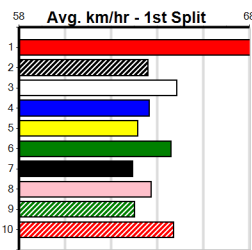

SPORTSBET FINAL (1-4 WINS)

Distance: 520m, Race Type: Restricted Win Final, Total Prizemoney: $3,875
1st: $2,600, 2nd: $800, 3rd: $400, 4th: $75

Watchdog Tips: [ ] [ ] [ ] [ ] Bet: [ ]

Form Box Wgt Dist Track Date Time BON Margin 1st/2nd (Time) PIR Checked Comment WR Split 1 S/P Grade

SERENE EQUITY (WA)[4]
BK Bitch Jan-22 Sire: KINLOCH BRAE Dam: SHARED EQUITY
Owner(s): CHAMPAGNE PTN (SYN), S Smith, A Langton
Trainer: Angela Langton (Anakie)
Winning Distances: < 300m (0) 300 - 399m (0) 400 - 499m (0) 500 - 599m (4) 600 - 699m (1) > 700m (0)
Winning Weights: 25.7(1) 25.9(1) 26.0(1) 26.1(1) 26.8(1)
Race results table with columns for rank, weight, track, date, time, BON, margin, 1st/2nd time, PIR, checked, comment, WR, split 1, S/P, grade.

PAW LOU LOU (NSW)[7]
BK Bitch Aug-22 Sire: NEED MY MONEYNOW Dam: FORTUNA BALE
Owner(s): B Wheeler
Trainer: Samantha Grenfell (Anakie)
Winning Distances: < 300m (0) 300 - 399m (0) 400 - 499m (1) 500 - 599m (0) 600 - 699m (0) > 700m (0)
Winning Weights: 26.7(1)
Race results table with columns for rank, weight, track, date, time, BON, margin, 1st/2nd time, PIR, checked, comment, WR, split 1, S/P, grade.

BUN UNDERCURRENT [5]
BD Bitch Jun-22 Sire: DROOPYS SYDNEY Dam: GYPSY BUN
Owner(s): M Mitchell
Trainer: Michael Mitchell (Gnotuk)
Winning Distances: < 300m (0) 300 - 399m (1) 400 - 499m (2) 500 - 599m (0) 600 - 699m (0) > 700m (0)
Winning Weights: 25.8(1) 26.0(1) 26.6(1)
Race results table with columns for rank, weight, track, date, time, BON, margin, 1st/2nd time, PIR, checked, comment, WR, split 1, S/P, grade.

WREN BALE (NSW)[4]
BD Bitch May-22 Sire: CHRISTO BALE Dam: QUINA BALE
Owner(s): B Wheeler
Trainer: Rebecca Gibbons (Avalon)
Winning Distances: < 300m (0) 300 - 399m (0) 400 - 499m (1) 500 - 599m (3) 600 - 699m (0) > 700m (0)
Winning Weights: 30.7(1) 30.8(1) 31.3(1) 32.1(1)
Race results table with columns for rank, weight, track, date, time, BON, margin, 1st/2nd time, PIR, checked, comment, WR, split 1, S/P, grade.

ZORBAS BALE (NSW)[5]
DKDB Dog Apr-22 Sire: CHRISTO BALE Dam: DYNA ROMY
Owner(s): B Wheeler
Trainer: Correy Grenfell (Anakie)
Winning Distances: < 300m (0) 300 - 399m (1) 400 - 499m (1) 500 - 599m (2) 600 - 699m (0) > 700m (0)
Winning Weights: 34.2(2) 35.4(2)
Race results table with columns for rank, weight, track, date, time, BON, margin, 1st/2nd time, PIR, checked, comment, WR, split 1, S/P, grade.

1

2

3

4

5