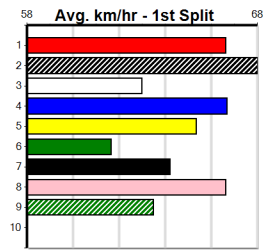

PARKER PUMPS

Distance: 460m, Race Type: Mixed 4/5, Total Prizemoney: $3,360
1st: $2,250, 2nd: $690, 3rd: $345, 4th: $75

Watchdog Tips:

Bet:

Form Box	Wgt	Dist	Track	Date	Time	BON	Margin	1st/2nd (Time)	PIR	Checked	Comment	WR	Split 1	S/P	Grade

TORNADO TAHLIA [5]

F Bitch Nov-21 Sire: HARD STYLE RICO Dam: JOSEPHINE
Owner(s): MILLIONAIRES (SYN), J Farrugia, A Farrugia
Trainer: Keith Lloyd (Anakie)
Winning Distances: < 300m (0) 300 - 399m (1) 400 - 499m (4) 500 - 599m (0) 600 - 699m (0) > 700m (0)
Winning Weights: 27.0(1) 27.3(1) 27.4(1) 27.5(1) 28.2(1)

1st (6)	27.5	450	WBL	R5	07-Mar-24	25.49	25.12	7.00L	REMARLI (25.97)	Q/111	.	SW	.	6.57	$1.90	RW
2nd (8)	27.6	450	WBL	R8	14-Mar-24	25.37	25.10	1.75L	LOCKE BALE (25.25)	Q/112	.	.	.	6.53	$34.70	X45
7th (7)	27.5	525	MEP	R7	20-Mar-24	31.27	30.00	12.00	ASTON BOLLINGER (30.48)	M/23777	.	.	.	5.12	$9.10	5
1st (4)	27.0	390	WBL	R11	28-Mar-24	22.07	22.03	3.25L	RUBY'S DESIRE (22.29)	M/22	.	.	.	8.57	$3.40	5
4th (4)	26.6	450	WBL	R8	04-Apr-24	25.48	24.72	11.00	MATT LOCH (24.72)	M/444	.	.	.	6.81	$17.60	X45
4th (4)	26.7	450	BAL	R8	10-Apr-24	25.85	25.17	10.00	GOLD SCOTCH (25.17)	M/444	.	.	.	6.69	$98.80	X45
3rd (2)	26.7	390	WBL	R10	18-Apr-24	22.75	22.32	6.50L	TIGGERLONG GAS (22.32)	M/45	.	.	.	8.95	$5.60	FFA
7th (2)	26.8	460	GEL	R6	26-Apr-24	26.14	25.57	4.50L	BRUCE'S SHOUT (25.83)	M/667	.	.	W	6.73	$18.20	5

Last 3 wins NOT included above

1st (8)	27.3	400	GEL	R1	18-Aug-23	22.66	22.32	5.50L	ONE OF ONE (23.02)	Q/11	.	SW	.	8.49	$1.90	M
1st (4)	27.4	460	GEL	R5	05-Sep-23	26.18	26.18	6.50L	ARANDT ABOUT (26.63)	Q/111	.	.	.	6.72	$1.60	X67
1st (7)	28.2	450	BAL	R7	16-Oct-23	25.99	25.99	2.00L	TINKER MIKE (26.12)	M/111	.	SW	.	6.67	$1.70	T3-RW

Box History

Bx	1st	2nd	3rd	4th	5th	6th	7th	8th
1								
2			1					1
3				1	1			
4	2	1		2				3
5								
6	1				1			1
7	1							1
8	1	2			1	2		

Prize Best Starts Trk/Dts APM: $10670.00, 26.18(4)-5/9/23, 26-5-3-3, 8-1-0-0, 5081