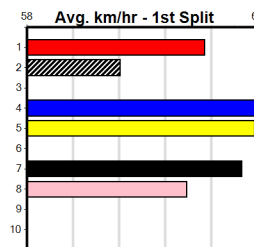

MILLERS MUZZLES (2-3 WINS)

Distance: 400m, Race Type: Restricted Win, Total Prizemoney: $2,925
1st: $1,950, 2nd: $600, 3rd: $300, 4th: $75

Watchdog Tips: [ ] [ ] [ ] [ ] [ ] Bet: [ ]

Form Box Wgt Dist Track Date Time BON Margin 1st/2nd (Time) PIR Checked Comment WR Split 1 S/P Grade

FANCY KIAARN [6]
BK Bitch Mar-22
Sire: WEBLEC ACE Dam: FANCY FRANCENE
Owner(s): CHAMPAGNE PTN (SYN), S Smith, A Langton
Trainer: Debbie Goudge (Terang)
Winning Distances: < 300m (0) 300 - 399m (0) 400 - 499m (2) 500 - 599m (0) 600 - 699m (0) > 700m (0)
Winning Weights: 25.1(1) 25.2(1)
1st (7) 25.1 400 GEL R12 25-Mar-24 22.79 22.68 0.25L FABRICATE (22.80) M/22 . . . 8.56 $8.60 7
3rd (1) 25.1 400 GEL R11 02-Apr-24 23.07 22.50 2.75L PLUTOCRACY (22.89) M/33 . . . 8.66 $3.30 6G
5th (7) 25.1 390 WBL R10 11-Apr-24 22.61 22.09 7.50L URIAH BALE (22.09) M/33 . . . 8.79 $15.10 X67
2nd (8) 25.2 400 GEL R10 16-Apr-24 22.91 22.64 3.75L ZIPPING CLOONEY (22.65) S/22 . . . 8.56 $3.00 6G
4th (5) 25.4 390 WBL R2 25-Apr-24 22.65 22.14 6.00L VARSITY BALE (22.24) M/56 . . . 8.84 $9.00 X67
5th (1) 25.6 400 GEL R11 03-May-24 23.31 22.45 13.00L TALCOTT BALE (22.45) M/55 . . . 8.59 $26.20 X67
2nd (8) 25.9 400 GEL R10 10-May-24 23.22 22.76 0.50L CHILLI SAL (23.19) S/43 . . . 8.62 $14.50 RW
2nd (6) 26.0 400 GEL R9 17-May-24 23.02 22.62 3.75L BLACKPOOL VIPER (22.76) M/22 . . . 8.55 $3.50 RW
Last 3 wins NOT included above
1st (1) 25.2 400 GEL R3 18-Mar-24 22.92 22.63 0.25L GO NOW (22.93) Q/11 . . . 8.35 $2.00 M

Box History
Bx 1st 2nd 3rd 4th 5th 6th 7th 8th
1 1 1 1 1
2
3 1
4
5
6 1 1
7 1 1
8 2
Prize Best $5225.00
Starts 22.79(7)-25/3/24
Trk/Dts 13-2-4-1
APM 10-2-4-1 4131

DAPHNEE'S GOLD [6]
BK Bitch May-21
Sire: MY REDEEMER Dam: MIMSTAR
Owner(s): K Lloyd
Trainer: Elizabeth Lloyd (Anakie)
Winning Distances: < 300m (0) 300 - 399m (1) 400 - 499m (1) 500 - 599m (0) 600 - 699m (0) > 700m (0)
Winning Weights: 25.9(1) 26.2(1)
5th (7) 26.3 390 BAL R1 15-Mar-24 22.97 22.08 5.50L SHE'S ON BOOST (22.61) M/65 . . . 8.82 $7.70 M
4th (6) 26.2 400 GEL R2 26-Mar-24 23.39 22.68 5.50L CLIFFORD BALE (23.02) S/76 . . . 8.92 $9.20 M
3rd (2) 25.7 390 WBL R1 01-Apr-24 22.62 22.07 0.75L KAYE NIGHT (22.58) M/43 . . . 8.90 $11.30 M
1st (8) 26.2 390 WBL R1 08-Apr-24 22.69 22.23 6.00L NO STRINGS (23.11) M/21 . . . 8.93 $2.90 M
4th (4) 26.4 400 GEL R9 16-Apr-24 23.24 22.64 8.50L BLACKPOOL WINNIE (22.68) M/66 . . . 8.94 $11.10 7
2nd (2) 26.0 400 GEL R9 07-May-24 22.89 22.58 0.75L GO GIZMO GO (22.85) M/22 . . . 8.56 $27.40 7
1st (8) 25.9 400 GEL R9 14-May-24 23.10 22.84 2.00L BALDO (23.23) M/61 . SW . 8.82 $2.10 7
2nd (5) 25.9 390 BAL R11 19-May-24 23.01 22.47 0.50L GOLDEN SCOTCH (22.99) S/81 . . . 8.89 $9.40 T3-6
Last 3 wins NOT included above

Box History
Bx 1st 2nd 3rd 4th 5th 6th 7th 8th
1
2 1 2
3 1 1
4 1 1 1
5 1 1 1 1
6 1 2
7 1 1 1
8 2
Prize Best $4295.00
Starts 23.10(8)-14/5/24
Trk/Dts 22-2-3-5
APM 11-1-1-2 3209

*** VACANT BOX ***
Sire: Dam:
Owner(s):
Trainer:
Winning Distances: < 300m (0) 300 - 399m (0) 400 - 499m (0) 500 - 599m (0) 600 - 699m (0) > 700m (0)
Winning Weights: