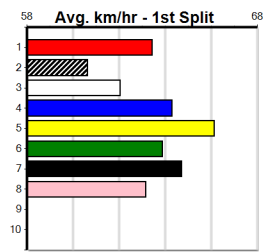

TTS ELECTRICS

Distance: 460m, Race Type: Mixed 6/7, Total Prizemoney: $2,925
1st: $1,950, 2nd: $600, 3rd: $300, 4th: $75

Watchdog Tips:

Bet:

Table with columns: Form Box, Wgt, Dist, Track, Date, Time, BON, Margin, 1st/2nd (Time), PIR, Checked, Comment, WR, Split 1, S/P, Grade

WHATEVER HE SAID [6]
BE Dog Feb-22 Sire: MY REDEEMER Dam: WHATEVER I WANT
Owner(s): W Sutcliffe
Trainer: Patrick Furci (Maribyrnong)
Winning Distances: < 300m (0) 300 - 399m (0) 400 - 499m (2) 500 - 599m (0) 600 - 699m (0) > 700m (0)
Winning Weights: 31.5(1) 31.7(1)
Box History table and Prize Best info.

CRAFTY BEER [7]
BK Dog Apr-22 Sire: MY REDEEMER Dam: BELLE'S ON BOOST
Owner(s): Smith Racing (SYN), D Smith, J Smith
Trainer: Danielle Smith (Lara)
Winning Distances: < 300m (0) 300 - 399m (0) 400 - 499m (0) 500 - 599m (1) 600 - 699m (0) > 700m (0)
Winning Weights: 32.7(1)
Box History table and Prize Best info.

CERSEI'S BOY [7]
BK Dog Feb-21 Sire: ASTON KIMETTO Dam: CERSEI
Owner(s): T Cortese
Trainer: Dylan Cortese (Devon Meadows)
Winning Distances: < 300m (0) 300 - 399m (0) 400 - 499m (1) 500 - 599m (0) 600 - 699m (0) > 700m (0)
Winning Weights: 29.7(1)
Box History table and Prize Best info.

BLOCK A BABE (NSW)[6]
RBD Bitch Mar-22 Sire: MEPUNGA CRUZER Dam: KISSING CARTER
Owner(s): S Wood
Trainer: Margery Quick (Haddon)
Winning Distances: < 300m (0) 300 - 399m (1) 400 - 499m (1) 500 - 599m (0) 600 - 699m (0) > 700m (0)
Winning Weights: 28.3(1) 29.3(1)
Box History table and Prize Best info.

BLOODLINE [7]
WBK Bitch Aug-22 Sire: AUSSIE INFRARED Dam: OVER AND AWAY
Owner(s): OUR SHOUT (SYN), J Callus, M Callus, E Mifsud, J Callus, A Banitsiotis
Trainer: John Barbara (Exford)
Winning Distances: < 300m (0) 300 - 399m (0) 400 - 499m (1) 500 - 599m (0) 600 - 699m (0) > 700m (0)
Winning Weights: 28.1(1)
Box History table and Prize Best info.

1

2

3

4

5