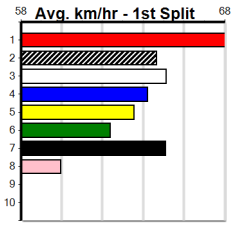

SANDOWN VET CLINIC (1-3 WINS)

Distance: 515m, Race Type: Restricted Win, Total Prizemoney: $8,785
1st: $5,900, 2nd: $1,820, 3rd: $915, 4th: $150

1

7:08PM
(VIC time)

TAKUMI BALE (2) was brilliant at Ballarat two runs back and he should get a dream run through behind the red early on. WILD SERENA (1) was never headed here last time and she will continue to get stronger. FLYING DINAR (7) just needs luck early on

Watchdog Tips: 2 1 7 4 Bet: Win 2