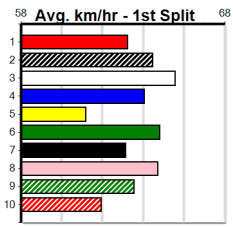

SALE TO SANDOWN FINAL

Distance: 515m, Race Type: Grade 5 Final, Total Prizemoney: \$9,055
1st: \$6,100, 2nd: \$1,870, 3rd: \$935, 4th: \$150

9

9:54PM

(VIC time)

WHIPPING IT (3) is armed with an elite turn of foot and he will have a big break in the middle stages. ENGELKE ROAD (7) continues to improve and he will be charging to the line, while SON OF CINDY (2) is a gifted chaser and just needs luck early