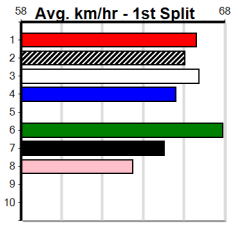

CONGRATS STORMY DAY G1 H-D 2024 W

Distance: 595m, Race Type: Grade 5, Total Prizemoney: \$10,095
1st: \$6,800, 2nd: \$2,095, 3rd: \$1,050, 4th: \$150

10

10:14PM

(VIC time)

BYE GEORGIE (4) can come out running and she returned to her best with a top 34.20 win here last week. DOTTY'S GIFT (1) is racing with confidence and she has a good record here, while TULLY LUNA (2) can run a cheeky race.