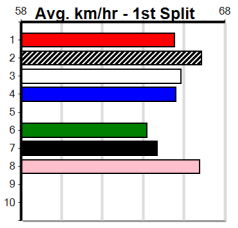

JUDY HAYLEY MEMORIAL HT2

Distance: 515m, Race Type: S/E Heat, Total Prizemoney: $9,055
1st: $6,100, 2nd: $1,870, 3rd: $935, 4th: $150

4

8:08PM

(VIC time)

URIAH BALE (1) has been luckless in her two runs here and she is drawn to make amends.
SMOOTH CRIMINAL (2) owns a sizzling 29.41 PB here and he can follow the red through early on.
FLYING CURRENCY (7) can hit the line solidly.

Watchdog Tips: **1** **2** **7** **6** **Bet:** **Win 1**