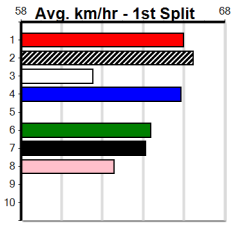

JUDY HAYLEY MEMORIAL HT1

Distance: 515m, Race Type: S/E Heat, Total Prizemoney: $9,055
1st: $6,100, 2nd: $1,870, 3rd: $935, 4th: $150

3

7:50PM

(VIC time)

VARSITY BALE (8) is far better than his past two runs and he can run over the top in the closing stages. LAKEVIEW ALLY (7) was a smart 28.95 Sale winner and she is another who is strong late. MAIA (6) should settle in the first three.

Watchdog Tips: **8** **7** **6** **4** **Bet:** **Win 8**