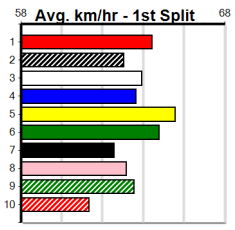

SPORTSBET FINAL

Distance: 515m, Race Type: Mixed 6/7 Final, Total Prizemoney: \$9,055
1st: \$6,100, 2nd: \$1,870, 3rd: \$935, 4th: \$150

2

7:27PM

(VIC time)

MEMPHIS RAINS (1) was far from disgraced when placed here last week and he can go one better this time around. GENESIS BALE (8) has a nice turn of foot and he is improving with each run here. QUILIN BALE (2) shows some promise