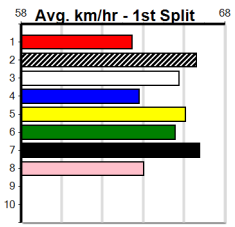

WOMEN IN RACING HERE NEXT THURSD

Distance: 515m, Race Type: Mixed 3/4, Total Prizemoney: \$9,055
1st: \$6,100, 2nd: \$1,870, 3rd: \$935, 4th: \$150

7

9:08PM

(VIC time)

IN THE HUB (3) returned to his best with a devastating 29.21 win here last time and he will take a power of beating again. SUCCEED (5) can make mistakes but he is a gifted chaser and he will challenge the three for most of the journey.