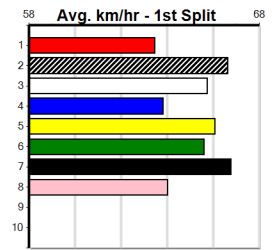

WOMEN IN RACING HERE NEXT THURSDAY

Distance: 515m, Race Type: Mixed 3/4, Total Prizemoney: $9,055
1st: $6,100, 2nd: $1,870, 3rd: $935, 4th: $150

IN THE HUB (3) returned to his best with a devastating 29.21 win here last time and he will take a power of beating again. SUCCEED (5) can make mistakes but he is a gifted chaser and he will challenge the three for most of the journey.

Watchdog Tips: 3 5 6 7 Bet: Win 3

REV ROSE [4] Strong type but may get too far back, place best $12.00
Owner(s): DAILLY GREYHOUND FARMS (SYN), G Dailly, T Dailly
Trainer: Thomas Dailly (Anakie)
Box History table and race details.

MEPUNGA LUNA [4] Steep rise in class, needs to lead, next time $26.00
Owner(s): B Smith
Trainer: Jeffrey Britton (Anakie)
Box History table and race details.

IN THE HUB [3] Back to his best, pounces on the lead, yes $2.40
Owner(s): R Thompson
Trainer: David Crawford (Pearcedale)
Box History table and race details.

GRANNY ROSES [4] Group 1 placed last time, needs luck early, place $8.00
Owner(s): S Chignell
Trainer: Sharon-lee Chignell (Rosedale)
Box History table and race details.

SUCCEED [4] Makes mistakes but is a huge talent, danger $4.60
Owner(s): K Cottrell
Trainer: Kayla Cottrell (Pearcedale)
Box History table and race details.