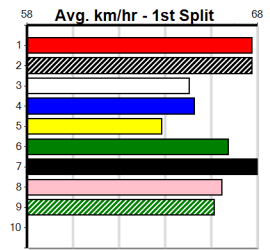

CUP NIGHT STAYERS

Distance: 715m, Race Type: Special Event, Total Prizemoney: $21,150
1st: $15,000, 2nd: $4,000, 3rd: $2,000, 4th: $150

ZIPPING WHISKEY (5) caught the eye when placed here last week and he should get a nice sit in the early stages. PASS MARK (7) has won two of three here and he will be in the firing line throughout. OSPREY ATHENA (8) is never far away here

Watchdog Tips: 5 7 8 2 Bet: Win 5

Form Box Wgt Dist Track Date Time BON Margin 1st/2nd (Time) PIR Checked Comment W/R Split 1 S/P Grade

ERNIE THE BRUTE (NSW)[5] One paced, rises in class, look to others $51.00
Owner(s): J Moss
Winning Distances: < 300m (0) 300 - 399m (0) 400 - 499m (0) 500 - 599m (2) 600 - 699m (2) > 700m (0)
Winning Weights: 35.6(1) 35.8(1) 35.9(1) 36.5(1)
3rd (7) 37.3 600 MEA R5 23-Mar-24 35.00 34.26 11.00 EMERLEY ZOE (34.26) M/3333 . . . . 9.27 $22.60 5
5th (6) 37.5 660 BAL R4 27-Mar-24 38.41 38.09 4.75L PASS MARK (38.09) Q/1112 . . . . 12.83 $6.10 RW
3rd (8) 37.5 680 WGL R6 02-Apr-24 39.67 39.54 2.00L YOU DONE (39.54) M/2222 . . . . 18.53 $4.20 5
7th (2) 37.2 650 SHP R6 08-Apr-24 37.96 37.18 12.00 BLACK SILENCER (37.18) M/8777 . . . . 17.94 $19.30 5
3rd (2) 36.9 640 SLE R3 21-Apr-24 37.34 37.01 3.5L POMMEL BOY (37.09) M/4332 . . . . 6.38 $5.30 RW
3rd (6) 36.6 715 SAN R5 02-May-24 42.61 41.79 9.50L MEPUNGA LOAF (41.97) M/2333 . . . W 6.24 $16.90 5
5th (5) 36.7 660 BAL R4 08-May-24 38.47 37.98 7.00L PASS MARK (37.98) Q/1112 . . . . 12.72 $23.20 S
7th (8) 36.6 715 SAN R4 16-May-24 42.56 41.62 8.50L VALPOLICELLA (41.99) M/7876 . . . . 6.27 $50.80 SH
Last 3 wins NOT included above
1st (3) 35.9 595 SAP R7 29-Oct-23 34.85 34.82 2.00L PRETTY HOT (34.98) Q/4221 . . . . 9.54 $3.40 X67
1st (7) 35.6 650 SHP R7 13-Nov-23 37.83 37.83 0.50L NEWPORT FLYER (37.85) S/4111 . . . SW 17.55 $7.50 RW
1st (2) 36.5 640 SLE R8 07-Jan-24 37.45 37.45 0.50L OKAY BOOMER (37.49) M/2222 . . . SW 6.23 $5.30 5
Trainer: Graeme Jose (Catani)

Box History
Bx 1st 2nd 3rd 4th 5th 6th 7th 8th
1 1 3 2
2 1 2
3 1
4 1 1 1
5 1 2 1 1 1
6 1 4 2
7 1 2 1 1
8 2 1 1 2
Prize Best Starts Trk/Dts APM $24710.00 NBT 40-4-4-13 2-0-0-1 9303

MISTY BLACK [5] No luck of late, has the talent, may be value $10.00
Owner(s): P Ellis
Winning Distances: < 300m (0) 300 - 399m (0) 400 - 499m (0) 500 - 599m (2) 600 - 699m (4) > 700m (1)
Winning Weights: 26.4(1) 26.6(3) 26.7(1) 27.0(2)
2nd (7) 26.4 730 MEA R7 02-Mar-24 43.05 42.97 1.25L CANYA AMY (42.97) M/1322 . . . . 4.98 $7.20 X45
5th (8) 27.1 595 SAP R5 10-Mar-24 34.98 34.01 8.50L PASS MARK (34.39) M/6666 . . . . 9.68 $7.70 RWH
1st (6) 26.6 600 MEP R4 20-Mar-24 34.89 34.38 0.75L ADZUKI MONELLI (34.93) M/2222 . . . . 9.25 $4.80 RWH
3rd (7) 26.5 600 MEA R3 30-Mar-24 35.02 34.35 10.00 PREMIUM EQUITY (34.35) M/7755 . . . . 9.50 $30.00 RWF
3rd (7) 26.7 720 WPK R3 13-Apr-24 42.88 42.19 8.50L VALPOLICELLA (42.29) 566 566 16.84 $21.00 SH
5th (6) 26.9 720 WPK R5 20-Apr-24 42.77 42.06 10.00 PALAWA KING (42.06) 276 276 16.84 $101.00 GRP1
8th (5) 26.8 715 SAN R7 25-Apr-24 42.97 41.90 16.00 PASS MARK (41.90) M/7878 . . . V7 6.33 $5.80 X45
4th (5) 26.6 715 SAN R6 16-May-24 42.29 41.62 5.00L CANYA AMY (41.95) M/6754 . . . . 6.27 $31.80 SH
Last 3 wins NOT included above
1st (1) 27.0 500 BEN R9 19-Jul-23 28.36 28.36 1.75L PRETTY WITH IT (28.48) Q/221 . . . . 6.61 $1.30 X67
1st (5) 27.0 660 BEN R5 18-Aug-23 38.54 38.54 0.50L MAXIMUM SMILES (38.57) M/1443 . . . SW 4.14 $4.20 RW
1st (6) 26.7 650 WBL R5 31-Aug-23 38.27 38.27 0.50L NEWPORT FLYER (38.30) M/1111 . . . SW 17.58 $3.20 RW
Trainer: Shane Drummond (Heathcote)