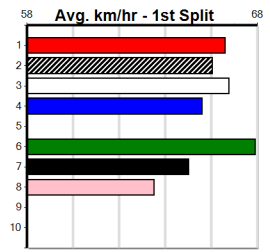

CONGRATS STORMY DAY G1 H-D 2024

Distance: 595m, Race Type: Grade 5, Total Prizemoney: $10,095
1st: $6,800, 2nd: $2,095, 3rd: $1,050, 4th: $150

BYE GEORGIE (4) can come out running and she returned to her best with a top 34.20 win here last week. DOTTY'S GIFT (1) is racing with confidence and she has a good record here, while TULLY LUNA (2) can run a cheeky race.

Watchdog Tips: **4** **1** **2** **3** **Bet:** **Win 4**

1

DOTTY'S GIFT [5] **Goes well here, settles on the pace, danger** **$3.40**
BK Bitch Dec-20 Sire: BELLA INFRARED Dam: AMELIA CHRISTA Trainer: Robin Moore (Devon Meadows)
Owner(s): R Moore
Winning Distances: < 300m (0) 300 - 399m (0) 400 - 499m (1) 500 - 599m (6) 600 - 699m (5) > 700m (0)
Winning Weights: 27.3(3) 27.4(3) 27.7(1) 27.8(3) 28.0(1) 28.1(1)

Pl	Box	Dist	Track	Date	Time	BON	Margin	1st/2nd (Time)	PIR	Checked	Comment	WR	Split 1	S/P	Grade	
6th	(1)	27.7	525	MEA	R4	02-Mar-24	30.44	29.67	7.00L	ZIPPING GRYLIS (29.95)	M/3576	.	.	.	5.12	$20.50 5
6th	(6)	27.8	595	SAN	R7	07-Mar-24	34.77	34.33	4.00L	ASTON MICHIGAN (34.50)	M/8877	.	.	.	9.63	$10.00 5
3rd	(4)	27.5	515	SAP	R4	31-Mar-24	29.97	29.79	2.25L	SUNNYSIDE JO (29.82)	S/4433	.	.	.	5.26	$8.60 X45
2nd	(2)	28.0	600	MEA	R10	06-Apr-24	34.63	34.61	0.50L	HELLO PA (34.61)	Q/4333	.	.	.	9.26	$12.20 5
5th	(2)	27.7	520	WPK	R2	27-Apr-24	30.56	29.35	10.00	BIG THUNDER (29.88)	226	226	.	.	5.53	$11.00 5
1st	(1)	27.7	600	MEA	R4	04-May-24	34.64	34.64	1.00L	GARRY STUN ON (34.70)	M/1111	.	.	.	8.99	$8.40 X45
1st	(1)	27.4	595	SAP	R8	13-May-24	34.39	34.39	3.25L	MAGIC DARK STAR (34.62)	M/3211	.	.	.	9.25	$2.80 X45
6th	(7)	27.5	600	MEA	R4	18-May-24	34.89	34.32	8.50L	ETHANOL WATER (34.32)	M/4666	.	.	.	9.16	$14.20 X45

Last 3 wins NOT included above

1st	(6)	27.3	525	MEA	R7	19-Aug-23	30.13	29.91	1.5L	BINNY DOO (30.22)	M/1111	.	.	.	5.15	$5.90 5
1st	(3)	27.8	600	MEA	R7	28-Oct-23	34.76	34.56	4.50L	LEARNED LESSON (35.07)	Q/2211	.	.	.	9.13	$2.30 5
1st	(2)	27.3	595	SAP	R8	07-Jan-24	34.87	34.81	1.5L	LOUIE (34.97)	M/4111	.	SW	.	9.42	$2.10 5

Box History

Box	1st	2nd	3rd	4th	5th	6th	7th	8th
1	2	2	1	1	1	1	1	1
2	4	1	2	1	2			1
3	2	1		2	1	1		
4	2		3		1	1		
5				1	3			1
6	1		1	1		2		
7	1	2	1		1			
8		2		3	2	3		

Prize Best Starts Trk/Dts APM $71302.50 34.33(2)-11/1/22 60-12-8-7 15-4-5-0 18611