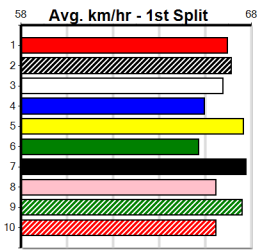

SPORTSBET SANDOWN CUP FINAL

Distance: 715m, Race Type: S/E Group 1, Total Prizemoney: $262,500
1st: $175,000, 2nd: $50,000, 3rd: $25,000, 4th: $12,500

VALPOLICELLA (1) has gone to another level in recent months and a clear run early can see her crack the Million dollar mark. CANYA AMY (4) was a brilliant heat winner and she will be strong in the run home. DRILL SERGEANT (5) settles on the pace

Watchdog Tips: 1 4 5 8 Bet: Box Trifecta 1,4,5,8 ($10 for 41.67%)

VALPOLICELLA (NSW)[3] One of the best stayers in the land, gun draw, yes $1.80
BK Bitch May-21 Sire: SHIMA SHINE Dam: SALDANA
Owner(s): S Bechini
Trainer: Anthony Zammit (Yatala)
Winning Distances: < 300m (0) 300 - 399m (0) 400 - 499m (0) 500 - 599m (5) 600 - 699m (6) > 700m (17)
Winning Weights: 26.6(1) 26.8(1) 26.9(4) 27.0(2) 27.1(2) 27.2(5) 27.3(3) 27.4(3) 27.5(4) 27.6(1) 27.8(1) 28.0(1)

OSANNA BALE (NSW)[5] Every chance last week, needs to lead, no $51.00
BK Bitch Jan-21 Sire: BARCIA BALE Dam: DYNA WESLYN
Owner(s): B Wheeler
Trainer: Daniel Gibbons (Avalon)
Winning Distances: < 300m (0) 300 - 399m (0) 400 - 499m (3) 500 - 599m (8) 600 - 699m (3) > 700m (0)
Winning Weights: 28.1(1) 28.3(1) 28.5(2) 28.6(1) 28.7(1) 28.9(2) 29.1(2) 29.2(1) 29.3(3)

FAST MINARDI (TAS)[4] Star Tasmanian, may have to work hard early $10.00
LTBD Dog Mar-21 Sire: FERNANDO BALE Dam: CHEEKY VIXEN
Owner(s): R Freeman
Trainer: Paul Hilli (Loira)
Winning Distances: < 300m (0) 300 - 399m (0) 400 - 499m (7) 500 - 599m (23) 600 - 699m (4) > 700m (4)
Winning Weights: 30.4(1) 30.9(6) 31.0(6) 31.1(1) 31.2(4) 31.3(4) 31.4(3) 31.5(4) 31.6(4) 31.7(2) 31.8(1) 32.0(1) 32.3(1)

CANYA AMY (NSW)[4] Continues to impress, will charge late, danger $4.00
RF Bitch Feb-22 Sire: SENNACHIE Dam: BOMBSHELL BANDIT
Owner(s): Tungsten Racing (SYN), L Schreier, J Elliott, J Leo, D Baker
Trainer: Matthew Lanigan (Rowsley)
Winning Distances: < 300m (0) 300 - 399m (1) 400 - 499m (1) 500 - 599m (3) 600 - 699m (0) > 700m (3)
Winning Weights: 25.0(1) 25.4(2) 25.5(1) 25.6(2) 26.3(1) 26.4(1)

DRILL SERGEANT [5] Biks Ultra consistent, settles on the speed, threat $10.00
WBK Dog Jul-20 Sire: MY REDEEMER Dam: PRINCESS POUT
Owner(s): N Young
Trainer: Shane Drummond (Heathcote)
Winning Distances: < 300m (0) 300 - 399m (0) 400 - 499m (2) 500 - 599m (4) 600 - 699m (7) > 700m (1)
Winning Weights: 29.6(1) 30.2(2) 30.4(1) 30.5(3) 30.6(4) 30.9(1) 31.2(1) 31.5(1)

1

2

3

4

5