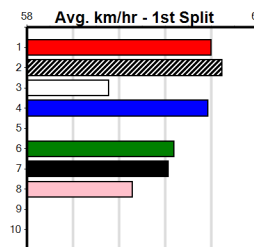

JUDY HAYLEY MEMORIAL HT1

Distance: 515m, Race Type: S/E Heat, Total Prizemoney: $9,055
1st: $6,100, 2nd: $1,870, 3rd: $935, 4th: $150

VARSITY BALE (8) is far better than his past two runs and he can run over the top in the closing stages. LAKEVIEW ALLY (7) was a smart 28.95 Sale winner and she is another who is strong late. MAIA (6) should settle in the first three.

Watchdog Tips: 8 7 6 4 Bet: Win 8

ONE MORE BURN [5] Huge talent, pace in two and four is the worry $3.20
BK Bitch May-21 Sire: SUPERIOR PANAMA Dam: BURN LIKE FIRE
Owner(s): BURN LIKE US (SYN), A Terry, N Rooney
Trainer: Ashlee Terry (Lara)

CANYA CHARISMA (NSW)[5] Never headed last time, this is harder, place $4.60
BK Dog Apr-21 Sire: BARCIA BALE Dam: OPTICAL
Owner(s): Lalli Maynard (SYN), T Maynard, N Lalli
Trainer: Jessica Hopkins (Junction Village)

BEAR HAND [5] Keen railer in four is a worry, prefer to watch $12.00
BK Dog Jun-22 Sire: ASTON DEE BEE Dam: MIA'S HAND
Owner(s): R Haines
Trainer: Donna Dean (Nyora)

ROCKIN' RHINO (NSW)[5] Consistent type, can find the rail early, respect $16.00
BK Dog Jun-21 Sire: BARCIA BALE Dam: KINGSBRAE CAROL
Owner(s): Forshaw Hobbs (SYN), C Forshaw, S Hobbs
Trainer: Rosalie Kerr (Caldermeade)

*** VACANT BOX ***
Sire: Dam:
Owner(s):
Trainer:
Winning Distances: < 300m (0) 300 - 399m (0) 400 - 499m (0) 500 - 599m (0) 600 - 699m (0) > 700m (0)
Winning Weights:

1

2

3

4

5