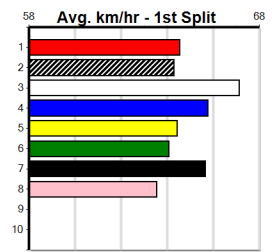

CONGRATS HERE COMES MILLI G1 SC 2024

Distance: 515m, Race Type: Grade 5, Total Prizemoney: $8,785
1st: $5,900, 2nd: $1,820, 3rd: $915, 4th: $150

NASHVILLE BALE (4) is armed with a nice turn of foot and he can atone for some luckless runs of late. DEPARTED (3) has class on his side and he should be able to clear the one and two early on. MINTER FROST (7) is a more than capable type

Watchdog Tips: 4 3 7 1 Bet: Win 4

BO RHAPSODY [5] Prefer out wide but has the motor, keep safe $4.60
Owner(s): Ruby Syndicate (SYN), R Matthews, A Scott, M Lowe, E Scott, N Brown, D Gleeson, G Johnson
Trainer: Dawn Johnston (Toongabbie)

BRUCE INTENTION [5] Likely to get crowded early, prefer to watch $16.00
Owner(s): O'Neill Racing (SYN), T O'Neill, T O'Neill, M O'Neill
Trainer: Todd O'Neill (Pearcedale)

DEPARTED [5] Class edge, can clear the one and two, danger $3.60
Owner(s): TYLER TWO MACEY (SYN), J Sharp, S O'hehir
Trainer: Jeffrey Britton (Anakie)

NASHVILLE BALE (NSW)[5] Explodes soon after box rise, hard to hold out $6.50
Owner(s): B Wheeler
Trainer: Thomas Dailly (Anakie)

RIVIERA BALE (NSW)[5] Placed in only four of nine here, prefer others $12.00
Owner(s): B Wheeler
Trainer: Samantha Grenfell (Anakie)

1

2

3

4

5