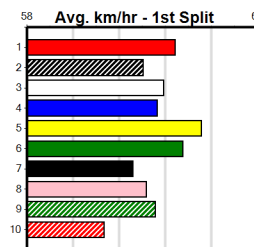

SPORTSBET FINAL

Distance: 515m, Race Type: Mixed 6/7 Final, Total Prizemoney: $9,055
1st: $6,100, 2nd: $1,870, 3rd: $935, 4th: $150

MEMPHIS RAINS (1) was far from disgraced when placed here last week and he can go one better this time around. GENESIS BALE (8) has a nice turn of foot and he is improving with each run here. QUILIN BALE (2) shows some promise

Watchdog Tips: 1 8 2 3 Bet: Win 1

MEMPHIS RAINS [7] Drawn to lead, solid effort last time, looks good $2.60
Owner(s): UP TO PAR RACING (SYN), T Wieland, J Thwaites, J Lock, B Doukas, B Clarke
Trainer: Matthew Lanigan (Rowsley)

QILIN BALE [6] Nice turn of foot, getting stronger, major player $7.50
Owner(s): B Wheeler
Trainer: Correy Grenfell (Anakie)

BAKIS BALE (NSW)[7] Placed in three of four here, must keep safe $10.00
Owner(s): B Wheeler
Trainer: Correy Grenfell (Anakie)

PENNY INTENTION [6] Spared the lids last week, this is harder $8.00
Owner(s): O'Neill Racing (SYN), T O'Neill, T O'Neill, T O'Neill, M O'Neill
Trainer: Taylor O'Neill (Pearcedale)

BEST OF COLOUR [6] Great heat win, may not cross early, place claims $4.00
Owner(s): JUST COLOUR (SYN), C Haigh, J Reynolds
Trainer: Jane Reynolds (Pearcedale)

1

2

3

4

5