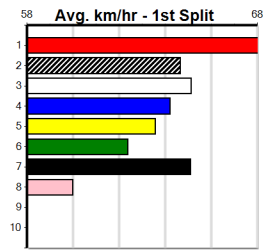

SANDOWN VET CLINIC (1-3 WINS)

1

7:08PM

(VIC time)

Distance: 515m, Race Type: Restricted Win, Total Prizemoney: $8,785
1st: $5,900, 2nd: $1,820, 3rd: $915, 4th: $150

TAKUMI BALE (2) was brilliant at Ballarat two runs back and he should get a dream run through behind the red early on. WILD SERENA (1) was never headed here last time and she will continue to get stronger. FLYING DINAR (7) just needs luck early on

Watchdog Tips: **2** **1** **7** **4** **Bet:** **Win 2**

1

WILD SERENA [6] Shows promise, drawn to lead, main danger **$3.60**

BK Bitch May-22 Sire: ASTON DEE BEE Dam: INVICTUS REIGN Trainer: David Bourke (The Basin)

Owner(s): BILVIS (SYN), A Gwynne, D Bourke

Winning Distances: < 300m (0) 300 - 399m (1) 400 - 499m (0) 500 - 599m (1) 600 - 699m (0) > 700m (0)

Winning Weights: 30.2(1) 30.6(1)

1st	2nd	3rd	4th	5th	6th	7th	8th				
1st (1)	30.6	300	HVL	R1	05-May-24	17.01	16.69	4.75L ASTON MAPLE (17.34)	M/2	4.03	$2.30 M
4th (3)	30.4	350	HVL	R2	12-May-24	19.86	19.33	2.75L BOUNDING CHIEF (19.67)	M/3	6.64	$2.90 X67
1st (5)	30.2	515	SAP	R4	20-May-24	29.95	29.40	1.25L GENESIS BALE (30.04)	Q/1111	5.10	$8.70 7

Last 3 wins NOT included above

Box History

Bx	1st	2nd	3rd	4th	5th	6th	7th	8th
1	1							
2								
3				1				
4								
5	1							
6								
7								
8								

Prize Best $3985.00
Starts 29.95(5)-20/5/24
Trk/Dts 3-2-0-0
APM 1-1-0-0 3985

2

TAKUMI BALE (NSW)[6] Big effort two runs back, well drawn, suited **$2.40**

BD Dog Feb-22 Sire: DROOPYS SYDNEY Dam: WINNIE ALLEN Trainer: Thomas Dailly (Anakie)

Owner(s): B Wheeler

Winning Distances: < 300m (0) 300 - 399m (0) 400 - 499m (1) 500 - 599m (1) 600 - 699m (0) > 700m (0)

Winning Weights: 31.6(1) 32.2(1)

1st	2nd	3rd	4th	5th	6th	7th	8th				
1st (6)	31.6	450	BAL	R1	27-Mar-24	25.48	24.85	0.05L REV PENNY (25.49)	M/211	6.71	$6.70 M
2nd (4)	31.6	515	SAN	R1	04-Apr-24	29.89	29.15	4.50L FLYING DINAR (29.59)	M/2222	5.20	$6.90 7
F (3)	32.0	515	SAN	R1	11-Apr-24	0.00	29.45	. OUNCE OF LUCK (29.76)	M/5	5.19	$9.30 X67
1st (2)	32.2	525	MEA	R2	20-Apr-24	30.13	29.87	0.75L SHADOWS OF BLUE (30.17)	Q/1111	5.18	$6.30 7
6th (5)	31.8	525	MEA	R3	27-Apr-24	30.78	29.69	11.00 SHARP THIEF (30.03)	M/6877	5.27	$5.60 6G
7th (3)	31.6	515	SAN	R2	02-May-24	30.53	29.33	18.00 ZIPPING KAI (29.33)	M/5566	5.24	$6.30 X67
3rd (1)	31.5	450	BAL	R7	08-May-24	25.26	24.83	6.50L MATT LOCH (24.83)	M/453	6.66	$67.80 SH
F (3)	31.4	525	MEA	R2	11-May-24	0.00	29.86	. DISHEVELED (29.98)	S/7	5.30	$13.90 6G

Last 3 wins NOT included above

Box History

Bx	1st	2nd	3rd	4th	5th	6th	7th	8th
1	1	1	1					
2	1			1				
3							1	
4	1		1					
5						1		
6	1	1						
7				1				
8							1	

Prize Best $11090.00
Starts NBT
Trk/Dts 15-2-3-1
APM 2-0-1-0 8672