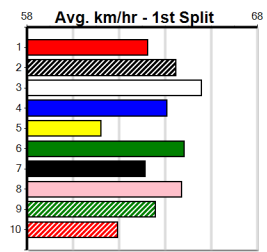

SALE TO SANDOWN FINAL

Distance: 515m, Race Type: Grade 5 Final, Total Prizemoney: $9,055
1st: $6,100, 2nd: $1,870, 3rd: $935, 4th: $150

WHIPPING IT (3) is armed with an elite turn of foot and he will have a big break in the middle stages. ENGELKE ROAD (7) continues to improve and he will be charging to the line, while SON OF CINDY (2) is a gifted chaser and just needs luck early

Watchdog Tips: **3** **7** **2** **8** **Bet:** **Win 3**

1

AYLA ROSE [5] **Racing well but 1st look here, may need the run** **$12.00**
BE Bitch Feb-22 Sire: SHIMA SHINE Dam: SHANTELE ROSE Trainer: Jeffrey Chignell (Rosedale)
Owner(s): S Chignell
Winning Distances: < 300m (0) 300 - 399m (2) 400 - 499m (3) 500 - 599m (1) 600 - 699m (0) > 700m (0)
Winning Weights: 27.1(1) 27.3(1) 27.5(1) 27.6(2) 27.8(1)

Box	1st	2nd	3rd	4th	5th	6th	7th	8th
1	2	1	1	1				
2					1			
3		2	1	2		1	1	1
4								
5	1				1		1	1
6			1	2	1	2		
7		1	1					
8	3	1						

Last 3 wins NOT included above

Box	1st	2nd	3rd	4th	5th	6th	7th	8th
1	2	1	1	1				
2					1			
3		2	1	2		1	1	1
4								
5	1				1		1	1
6			1	2	1	2		
7		1	1					
8	3	1						

Prize Best $14825.00
Starts FSH 30-6-4-4
Trk/Dts 0-0-0-0
APM 9473

2

SON OF CINDY [5] **Huge talent, relies on luck, can threaten** **$7.50**
RF Dog Feb-21 Sire: BARCIA BALE Dam: SMOKIN' CINDY Trainer: Colin Dalton (Coldstream)
Owner(s): T Tufo
Winning Distances: < 300m (0) 300 - 399m (5) 400 - 499m (2) 500 - 599m (0) 600 - 699m (0) > 700m (0)
Winning Weights: 35.0(1) 35.3(1) 35.4(1) 35.5(1) 35.6(1) 35.7(1) 35.8(1)

Box	1st	2nd	3rd	4th	5th	6th	7th	8th
1	1	1	1	1	2			
2		1	1	1	2	1		
3	2	1	1	2			1	
4		2	1	1	1	1	1	
5	1	1		1				
6	2			1				1
7	1							
8		1						

Last 3 wins NOT included above

Box	1st	2nd	3rd	4th	5th	6th	7th	8th
1	1	1	1	1	2			
2		1	1	1	2	1		
3	2	1	1	2			1	
4		2	1	1	1	1	1	
5	1	1		1				
6	2			1				1
7	1							
8		1						

Prize Best $17120.00
Starts NBT 32-7-7-3
Trk/Dts 4-0-1-0
APM 7910

3

WHIPPING IT [5] **Explodes soon after box rise, hard to reel in** **$3.40**
BK Dog Nov-21 Sire: ZIPPING GARTH Dam: BUNNING SNAG Trainer: Christine Sheilds (Metung)
Owner(s): Lakeview kennels (SYN), L Whelan, M Whelan, P Whelan
Winning Distances: < 300m (0) 300 - 399m (0) 400 - 499m (5) 500 - 599m (1) 600 - 699m (0) > 700m (0)
Winning Weights: 32.4(1) 32.5(1) 32.6(1) 32.8(1) 33.0(1) 33.6(1)

Box	1st	2nd	3rd	4th	5th	6th	7th	8th
1				1				
2	3			1	1		1	
3		2						
4	1	1						
5	2		2	1	1	1		
6								
7			1	1				
8		1	1					

Last 3 wins NOT included above

Box	1st	2nd	3rd	4th	5th	6th	7th	8th
1				1				
2	3			1	1		1	
3		2						
4	1	1						
5	2		2	1	1	1		
6								
7			1	1				
8		1	1					

Prize Best $19313.13
Starts NBT 23-6-4-4
Trk/Dts 6-0-1-3
APM 11177

4

BAGMAN [5] **Great win last time, this is harder, place best** **$8.00**
BK Dog Jan-22 Sire: SHIMA SHINE Dam: ABSOLUTE RUBY Trainer: Dawn Johnston (Toongabbie)
Owner(s): Ruby Syndicate (SYN), R Matthews, A Scott, M Lowe, E Scott, N Brown, D Gleeson, G Johnson
Winning Distances: < 300m (0) 300 - 399m (3) 400 - 499m (4) 500 - 599m (1) 600 - 699m (0) > 700m (0)
Winning Weights: 30.9(1) 31.0(1) 31.3(1) 31.9(1) 32.1(1) 32.3(1) 32.4(1) 34.1(1)

Box	1st	2nd	3rd	4th	5th	6th	7th	8th
1	1			1	1			
2		1	1	1		1		
3	1		2	2				
4	1		1		1			
5				2	1			
6	3	1	2	1				
7			1	1	1			
8	2	1	1	1				

Last 3 wins NOT included above

Box	1st	2nd	3rd	4th	5th	6th	7th	8th
1				1				
2		1	1	1		1		
3	1		2	2				
4	1		1		1			
5				2	1			
6	3	1	2	1				
7			1	1	1			
8	2	1	1	1				

Prize Best $23645.00
Starts NBT 32-8-3-7
Trk/Dts 6-0-1-3
APM 9659