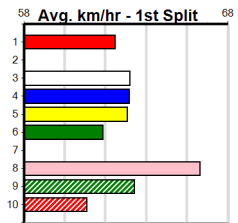

# MORELLI'S FURNITURE & BEDTIME

Distance: 435m, Race Type: Grade 7, Total Prizemoney: \$2,925  
1st: \$1,950, 2nd: \$600, 3rd: \$300, 4th: \$75

Watchdog Tips:

2

8

3

4

Bet: