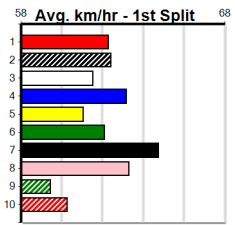

Sale

RANFORD'S FAMILY BUTCHER

Distance: 510m, Race Type: Mixed 6/7, Total Prizemoney: $3,340
1st: $2,230, 2nd: $690, 3rd: $345, 4th: $75

5

12:47PM
(VIC time)

DR. YELLOWSTONE (5) recorded a top all the way win last start and despite the rise in class he could be the one to beat again. MY SLICK RICK (3) can wind up mid race and looks well suited by the extra distance in this.

Watchdog Tips: 5 3 4 8 **Bet:** Win 5