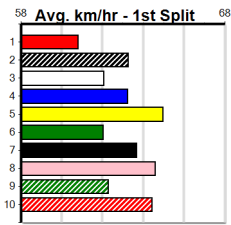

Sale

FLYING COLOURS TRAVEL

Distance: 435m, Race Type: Grade 6, Total Prizemoney: $2,925
1st: $1,950, 2nd: $600, 3rd: $300, 4th: $75

9

2:15PM
(VIC time)

NEED A PILOT (5) recorded a fast all the way Warragul win 2 starts back and he should only need to step on terms to return to the winners list today. DR. ERICA (6) has shown good early speed in her smart recent wins and looks like the danger.

Watchdog Tips: **5** **6** **3** **7** **Bet:** **Quinella 5/6 ($10 for 1000%)**