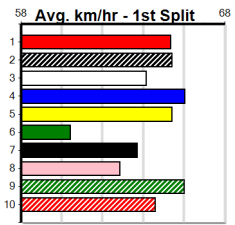

Sale

PHILLIPSONS-SUPPORT COMMUNITY

Distance: 510m, Race Type: Mixed 4/5, Total Prizemoney: $3,875
1st: $2,600, 2nd: $800, 3rd: $400, 4th: $75

8

1:54PM

(VIC time)

SHADOW RIOT (2) can explode soon after box rise in his races and he looks very hard to hold out in this. HE'S NO SLOUCH (5) can show solid mid race pace and could be right in the finish here.
HARRY THE HOOD (6) can charge late.

Watchdog Tips: **2** **5** **6** **8** **Bet:** **Trifecta 2/5,6/5,6,7,8 ($10 - 166.67%)**