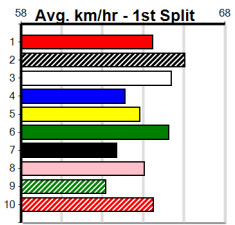

Sale

BSG AUSTRALIA

Distance: 435m, Race Type: Grade 5, Total Prizemoney: $2,925
1st: $1,950, 2nd: $600, 3rd: $300, 4th: $75

7

1:32PM
(VIC time)

VOLKANOVSKI (2) can race on the speed from the outset here and should prove hard to catch if he can find the arm. QUEBEC BALE (3) can explode mid race and can make his presence felt with any luck in the early stages.

Watchdog Tips: **2** **3** **4** **7** **Bet:** **Box Trifecta 2,3,4 ($10 for 166.67%)**