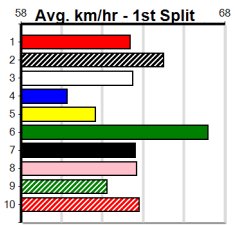

Sale

11

2:57PM

(VIC time)

IAN CARTER BUILDER (250+ RANK)

Distance: 435m, Race Type: Grade 5 No Penalty, Total Prizemoney: $2,925

1st: $1,950, 2nd: $600, 3rd: $300, 4th: $75

Watchdog Tips:

2

8

7

4

Bet:

Win 2