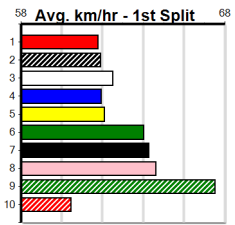

# TOONGABBIE LODGE (250+ RANK)

Distance: 435m, Race Type: Grade 5 No Penalty, Total Prizemoney: \$2,925

1st: \$1,950, 2nd: \$600, 3rd: \$300, 4th: \$75

LAKEVIEW DOZER (6) produced a smart all the way win 3 starts back and he looks like the one to beat again here. GALLOPING SUZIE (7) can race on the speed from the outset in this and she could be prominent throughout.