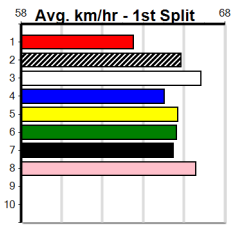

Sale

ED FOUNTAIN REMOVALS

Distance: 435m, Race Type: Mixed 3/4, Total Prizemoney: $3,360
1st: $2,250, 2nd: $690, 3rd: $345, 4th: $75

6

1:12PM
(VIC time)

MY NEO (8) has produced lightning fast all the way wins in 7 of his last 10 starts and he should only need the smallest amount of luck early to cross and lead throughout. IRVING BALE (6) can explode soon after box rise and could be the danger.

Watchdog Tips: **8** **6** **3** **5** **Bet:** Trifecta 8/3,6/2,3,5,6 ($10 - 166.67%)