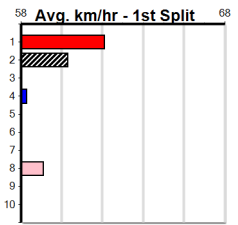

Sale

ACCELL ANIMAL THERAPY - VIC

Distance: 435m, Race Type: Maiden, Total Prizemoney: $2,535
1st: $1,680, 2nd: $520, 3rd: $260, 4th: $75

2
11:54AM
(VIC time)

TERRORISING TOM (5) is a littermate of star chaser Morton and he could be the one to beat on debut. COLLINDA LAW (7) is out of a dam that has produced lots of talent including the speedy Unleash Collinda and he can fire first up also.

Watchdog Tips: **5** **7** **6** **1** **Bet:** **Box Trifecta 1,5,6,7 ($10 for 41.67%)**