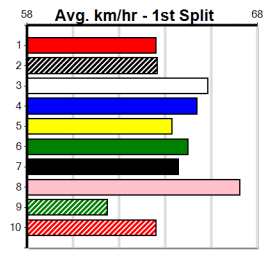

Sale

10

2:32PM

(VIC time)

SPORTSBET BET WITH MATES

Distance: 435m, Race Type: Grade 5, Total Prizemoney: $2,925
1st: $1,950, 2nd: $600, 3rd: $300, 4th: $75

ONE'S OBSESSION (3) has shown good early speed in his top recent wins and he looks like the one to beat again here. WHY NOT JULES (1) has met some jets in recent outings and she could be the danger with an ounce of luck.

Watchdog Tips: [3] [1] [4] [2] Bet: Win 3

WHY NOT JULES [5] Met some jets in recent times, major player here. $6.50. BK Bitch Sep-20. Sire: BERNARDO Dam: WHY NOT GINGER. Trainer: Leigh Carter (Devon Meadows). Includes performance table and Box History.

PLEIADIAN [5] Can show good mid race pace, cannot dismiss. $12.00. BD Dog Mar-21. Sire: FERNANDO BALE Dam: LADY CEECEE. Trainer: Jodie Leek (Warrantdte). Includes performance table and Box History.

ONE'S OBSESSION [5] Shown speed in some top wins of late, go close. $3.60. LTBD Dog Feb-20. Sire: ASTON DEE BEE Dam: MIA TESORO. Trainer: Robert Pallotta (Ripplebrook). Includes performance table and Box History.

SODA HELEN [5] Good turn of foot once balanced, big chance here. $3.20. BK Bitch Dec-20. Sire: ORSON ALLEN Dam: SWEET ABOUT LOLA. Trainer: Geoffrey Dalton (Hazelwood Nort). Includes performance table and Box History.

STARLIT FANTASY [5] Better than her form may suggest, place hopes. $26.00. BK Bitch Nov-20. Sire: FERNANDO BALE Dam: MAYFAIR MISS. Trainer: Christian Wilk (Tanjil South). Includes performance table and Box History.