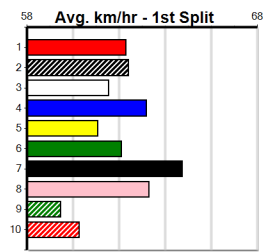

Sale
5
12:47PM
(VIC time)

RANFORD'S FAMILY BUTCHER

Distance: 510m, Race Type: Mixed 6/7, Total Prizemoney: $3,340
1st: $2,230, 2nd: $690, 3rd: $345, 4th: $75

DR. YELLOWSTONE (5) recorded a top all the way win last start and despite the rise in class he could be the one to beat again. MY SLICK RICK (3) can wind up mid race and looks well suited by the extra distance in this.

Watchdog Tips: **5** **3** **4** **8** **Bet:** Win 5

1

DAINTREE TIGER [7] Comes into calculations from this draw. **$10.00**
BD Dog Apr-22 Sire: FERNANDO BALE Dam: PERSIAN GODDESS
Owner(s): LUCKY ELEVEN (SYN), K Joske, G Joske Trainer: Ben Joske (Yinnar South)
Winning Distances: < 300m (0) 300 - 399m (0) 400 - 499m (0) 500 - 599m (1) 600 - 699m (0) > 700m (0)
Winning Weights: 31.1(1)

Box	1st	2nd	3rd	4th	5th	6th	7th	8th
1								
2								
3								
4								
5								
6								
7								
8								

Prize Best $5005.00
Starts FSTD 10-1-4-3
Trk/Dts 0-0-0-0
APM 4730

2

CHESTER CAMPBELL [6] Smart wins in 2 of his last 4, must respect. **$8.00**
BK Dog Mar-22 Sire: TOMMY SHELBY Dam: IN BLUE JEANS
Owner(s): AMSTEL (SYN), P Craig, L Jennings, N Tracy Trainer: Peter Craig (Langwarrin)
Winning Distances: < 300m (0) 300 - 399m (0) 400 - 499m (2) 500 - 599m (0) 600 - 699m (0) > 700m (0)
Winning Weights: 34.7(1) 35.1(1)

Box	1st	2nd	3rd	4th	5th	6th	7th	8th
1								
2								
3								
4								
5								
6								
7								
8								

Prize Best $2395.00
Starts FSH 6-2-1-0
Trk/Dts 0-0-0-0
APM 2195

3

MY SLICK RICK [6] Can wind up mid race, extra trip suits, danger. **$5.50**
F Dog Nov-21 Sire: FERAL FRANKY Dam: BELT UP LIBBA
Owner(s): K Towt Trainer: Debra Cumes (Drouin West)
Winning Distances: < 300m (0) 300 - 399m (2) 400 - 499m (0) 500 - 599m (0) 600 - 699m (0) > 700m (0)
Winning Weights: 33.2(2)

Box	1st	2nd	3rd	4th	5th	6th	7th	8th
1								
2								
3								
4								
5								
6								
7								
8								

Prize Best $5010.00
Starts FSTD 21-2-1-3
Trk/Dts 0-0-0-0
APM 1756

4

HENRY BALE (NSW)[7] Scorching all the way win last start, big show. **$3.20**
RF Dog Dec-21 Sire: FERAL FRANKY Dam: ZELZER ALLEN
Owner(s): B Wheeler Trainer: Robert Camilleri (Lara)
Winning Distances: < 300m (0) 300 - 399m (0) 400 - 499m (1) 500 - 599m (0) 600 - 699m (0) > 700m (0)
Winning Weights: 34.1(1)

Box	1st	2nd	3rd	4th	5th	6th	7th	8th
1								
2								
3								
4								
5								
6								
7								
8								

Prize Best $4485.00
Starts NBT 15-1-4-5
Trk/Dts 1-0-0-1
APM 3351

5

DR. YELLOWSTONE [7] Good early, top win last start, can go close here. **$4.20**
BK Dog Aug-22 Sire: FERAL FRANKY Dam: PAYTON
Owner(s): DOCTORS KENNELS (SYN), J McMahon, J Gill Trainer: Kimberley McMahon (Darriman)
Winning Distances: < 300m (0) 300 - 399m (0) 400 - 499m (1) 500 - 599m (0) 600 - 699m (0) > 700m (0)
Winning Weights: 32.8(1)

Box	1st	2nd	3rd	4th	5th	6th	7th	8th
1								
2								
3								
4								
5								
6								
7								
8								

Prize Best $2605.00
Starts NBT 5-1-1-1
Trk/Dts 1-0-1-0
APM 2605