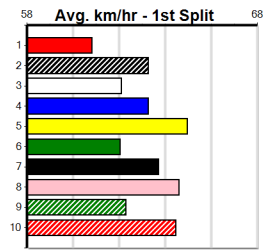

Watchdog Tips: 5 6 3 7 Bet: Quinella 5/6 (\$10 for 1000%)

Table header for race details: Form Box, Wgt, Dist, Track, Date, Time, BON, Margin, 1st/2nd (Time), PIR, Checked, Comment, W/R, Split 1, S/P, Grade