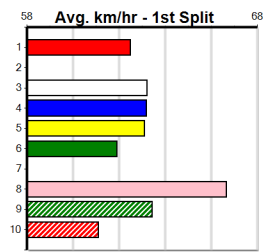

Sale
4
12:30PM
(VIC time)

MORELLI'S FURNITURE & BEDTIME

Distance: 435m, Race Type: Grade 7, Total Prizemoney: $2,925
1st: $1,950, 2nd: $600, 3rd: $300, 4th: $75

TARGET TIME (2) showed early speed in his good debut win last start and from his good draw he could be the one to beat again. DAINTREE CHIEF (8) is much better than his last couple of starts and he could challenge after a freshen up.

Watchdog Tips: **2** **8** **3** **4** **Bet:** **Win 2**

1

REWRITTEN [7] Handy placings in his last 2 starts, place hopes. **$8.00**

RF Dog Aug-21 Sire: BEWILDERING Dam: MISS DEE MEADOWS Trainer: Steven Van oirschot (Moe South)

Owner(s): S Van oirschot
Winning Distances: < 300m (0) 300 - 399m (0) 400 - 499m (1) 500 - 599m (0) 600 - 699m (0) > 700m (0)
Winning Weights: 31.3(1)

Box	1st	2nd	3rd	4th	5th	6th	7th	8th
1			1	1				
2	2	2				1	1	
3			2	2				2
4			2					
5					1	1		2
6					1			1
7		2	1				1	
8	1		1					

Prize Best Starts Trk/Dts APM: $3960.00 NBT 29-1-4-7 2-0-0-1 1226

1st (8) 31.3 400 WGL R1 20-Jul-23 23.62 22.92 0.75L TANTANGARA GIRL (23.67) M/11 8.44 $5.60 T3-M

2

TARGET TIME [7] Showed speed in his good debut win, can go close. **$4.20**

BK Dog Jun-22 Sire: ASTON DEE BEE Dam: MIA'S HAND Trainer: Donna Dean (Nyora)

Owner(s): R Haines
Winning Distances: < 300m (0) 300 - 399m (1) 400 - 499m (0) 500 - 599m (0) 600 - 699m (0) > 700m (0)
Winning Weights: 30.9(1)

Box	1st	2nd	3rd	4th	5th	6th	7th	8th
1								
2	1							
3								
4								
5								
6								
7								
8								

Prize Best Starts Trk/Dts APM: $1680.00 FSH 1-1-0-0 0-0-0-0 1680

1st (2) 30.9 350 TRA R1 03-May-24 19.84 19.33 4.50L SANDY BALE (20.13) Q/11 6.59 $7.90 M

3

OUR YOGI [7] Good turn of foot once balanced, chance with luck. **$5.50**

BE Dog Oct-21 Sire: FERNANDO BALE Dam: COURTING Trainer: Jennifer Gieschen (Valencia Cree)

Owner(s): J Gieschen
Winning Distances: < 300m (0) 300 - 399m (0) 400 - 499m (1) 500 - 599m (0) 600 - 699m (0) > 700m (0)
Winning Weights: 29.1(1)

Box	1st	2nd	3rd	4th	5th	6th	7th	8th
1		1						
2								1
3		1						
4						1		1
5	1				1			
6		1						
7		1						
8						1		

Prize Best Starts Trk/Dts APM: $4240.00 25.06(5)-25/2/24 12-1-5-0 5-1-2-0 2912

1st (5) 29.1 435 SLE R1 25-Feb-24 25.06 24.33 0.01L PONTING (25.06) M/111 5.35 $5.10 M

4

LAKEVIEW DECEAH [7] Solid all the way win last start, can threaten. **$4.60**

WF Bitch Feb-22 Sire: FERNANDO BALE Dam: LAKEVIEW MAISEY Trainer: Luke Whelan (Metung)

Owner(s): Lakeview kennels (SYN), L Whelan, M Whelan, P Whelan
Winning Distances: < 300m (0) 300 - 399m (1) 400 - 499m (0) 500 - 599m (0) 600 - 699m (0) > 700m (0)
Winning Weights: 26.6(1)

Box	1st	2nd	3rd	4th	5th	6th	7th	8th
1								1
2								
3	1							
4								
5								
6								
7								
8								

Prize Best Starts Trk/Dts APM: $1680.00 NBT 2-1-0-0 1-0-0-0 1680

1st (3) 26.6 395 TRA R1 01-May-24 22.37 21.88 0.25L SACRED SWORD (22.38) M/111 3.75 $4.80 M

5

RUBY'S BINGO [7] Can show early speed but place looks best. **$15.00**

BD Bitch Jul-21 Sire: AUSSIE INFRARED Dam: SHE WIGGLES Trainer: Dawn Johnston (Toongabbie)

Owner(s): D Johnston
Winning Distances: < 300m (0) 300 - 399m (0) 400 - 499m (1) 500 - 599m (0) 600 - 699m (0) > 700m (0)
Winning Weights: 29.5(1)

Box	1st	2nd	3rd	4th	5th	6th	7th	8th
1								
2		1						
3								
4								1
5			1					
6	1			1			1	2
7						1		
8			1					

Prize Best Starts Trk/Dts APM: $1855.00 NBT 10-1-1-2 4-0-0-0 1173

1st (6) 29.5 400 WGL R4 09-Jan-24 23.81 22.70 0.25L BALLISTIC BLONDE (23.83) M/24 8.66 $23.70 T3-M