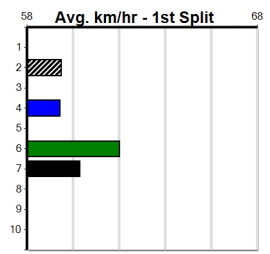

Sale
1
11:37AM
(VIC time)

SPORTSBET WE LET THE DOGS OUT

Distance: 435m, Race Type: Maiden, Total Prizemoney: $2,535
1st: $1,680, 2nd: $520, 3rd: $260, 4th: $75

COLLINDA BLUE (5) is out of a dam that has produced lots of talent including the speedy Unleash Collinda and he can fire on debut. DR. BUCK (7) has shown enough talent for a race of this nature and he could be right in the finish.

Watchdog Tips: **5** **7** **6** **4** **Bet:** Box Trifecta 4,5,6,7 ($10 for 41.67%)

Form Box	Wgt	Dist	Track	Date	Time	BON	Margin	1st/2nd (Time)	PIR	Checked	Comment	W/R	Split 1	S/P	Grade		
1	ROYAL PRIDE [M] Litter has shown some ability, watch betting. $6.00																
	BK	Dog	Mar-22			Sire: SHIMA SHINE		Dam: LAKEVIEW ISLA									
	Owner(s): BGB SYN (SYN), G Elston, B Elston																
	Trainer: Bree Elston (Sale)																
	Winning Distances: < 300m (0) 300 - 399m (0) 400 - 499m (0) 500 - 599m (0) 600 - 699m (0) > 700m (0)																
	Winning Weights:																
	Last 3 wins NOT included above																
	Box History																
	Prize Best Starts Trk/Dts APM																
	2	PARUMBA PRINCE [M] Best effort to date last start, place hopes. $21.00															
BK		Dog	Feb-22			Sire: FERAL FRANKY		Dam: WAR RUBY									
Owner(s): E Lieshout																	
Trainer: Eddie Lieshout (Drouin West)																	
Winning Distances: < 300m (0) 300 - 399m (0) 400 - 499m (0) 500 - 599m (0) 600 - 699m (0) > 700m (0)																	
Winning Weights:																	
Last 3 wins NOT included above																	
Box History																	
Prize Best Starts Trk/Dts APM																	
3		JUMBUK DENNIS [M] 1st runner from a talented dam, watch betting. $7.50															
	BK	Dog	Oct-22			Sire: ASTON RUPEE		Dam: TWO PHONES									
	Owner(s): B Joske																
	Trainer: Ben Joske (Yinnar South)																
	Winning Distances: < 300m (0) 300 - 399m (0) 400 - 499m (0) 500 - 599m (0) 600 - 699m (0) > 700m (0)																
	Winning Weights:																
	Last 3 wins NOT included above																
	Box History																
	Prize Best Starts Trk/Dts APM																
	4	HAPPY GOOD GUY [M] Shown handy mid race pace of late, can threaten. $8.00															
DKBD		Dog	May-21			Sire: SENNACHIE		Dam: BELLA EDITION									
Owner(s): J Berryman																	
Trainer: Susan Northway (Heyfield)																	
Winning Distances: < 300m (0) 300 - 399m (0) 400 - 499m (0) 500 - 599m (0) 600 - 699m (0) > 700m (0)																	
Winning Weights:																	
Last 3 wins NOT included above																	
Box History																	
Prize Best Starts Trk/Dts APM																	
5		COLLINDA BLUE [M] Dam has produced lots of talent, can fire on debut $4.20															
	BD	Dog	Sep-21			Sire: BERNARDO		Dam: AUDACIOUS BELL									
	Owner(s): S Tyler																
	Trainer: Samuel Tyler (Boisdale)																
	Winning Distances: < 300m (0) 300 - 399m (0) 400 - 499m (0) 500 - 599m (0) 600 - 699m (0) > 700m (0)																
	Winning Weights:																
	Last 3 wins NOT included above																
	Box History																
	Prize Best Starts Trk/Dts APM