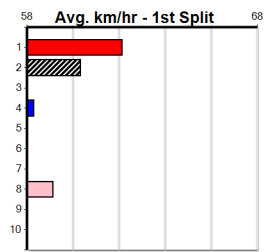

Sale

ACCELL ANIMAL THERAPY - VIC

2
11:54AM

(VIC time)

Distance: 435m, Race Type: Maiden, Total Prizemoney: $2,535
1st: $1,680, 2nd: $520, 3rd: $260, 4th: $75

TERRORISING TOM (5) is a littermate of star chaser Morton and he could be the one to beat on debut. COLLINDA LAW (7) is out of a dam that has produced lots of talent including the speedy Unleash Collinda and he can fire first up also.

Watchdog Tips: **5** **7** **6** **1** **Bet:** **Box Trifecta 1,5,6,7 ($10 for 41.67%)**

Form Box Wgt Dist Track Date Time BON Margin 1st/2nd (Time) PIR Checked Comment W/R Split 1 S/P Grade

1

PEN TO PAPER [M] **Can lead here, smart placings 2 of last 3, respect** **$6.50**
BK Bitch Mar-22 Sire: MY REDEEMER Dam: BAG OF TRICKS Trainer: Donna Dean (Nyora)
Owner(s): R Haines
Winning Distances: < 300m (0) 300 - 399m (0) 400 - 499m (0) 500 - 599m (0) 600 - 699m (0) > 700m (0)
Winning Weights:
4th (8) 23.5 435 SLE R2 14-Feb-24 25.33 24.38 5.50L BRUCE INTENTION (24.96) M/224 . . . . . 5.36 $49.30 M
6th (6) 24.1 350 TRA R2 04-Mar-24 20.61 19.62 10.00 BRAEMAR SHEILA (19.92) M/36 . . . . . 6.70 $7.10 T3-M
3rd (5) 24.0 350 TRA R1 20-Mar-24 20.58 20.19 1.5L DEVIL IN ME (20.47) Q/22 . . . . . 6.84 $6.40 M
6th (6) 23.7 435 SLE R1 27-Mar-24 25.84 24.59 18.00 MR. PRESIDENT (24.59) Q/166 . . . . . 5.35 $9.30 M
5th (1) 23.6 435 SLE R3 05-Apr-24 25.73 24.60 6.50L CATCH SOME RAYS (25.31) Q/145 . . . . . 5.33 $7.50 M
3rd (4) 23.8 350 TRA R1 15-Apr-24 20.36 19.87 3.5L DASHER BALE (20.12) Q/24 . . . . . 6.92 $4.80 M
4th (6) 23.8 435 SLE R2 24-Apr-24 25.53 24.60 12.00 ERZA SCARLET (24.70) M/355 . . . . . 5.46 $11.40 M
2nd (8) 23.4 435 SLE R2 05-May-24 25.03 24.32 1.25L PAW XANDER (24.96) Q/122 . . . . . 5.26 $27.80 M
Last 3 wins NOT included above

Bx	1st	2nd	3rd	4th	5th	6th	7th	8th
1					1	1	1	
2								
3					1			
4			1					
5			1					
6				1		2		
7								
8	1		2					

Prize Best	$1040.00
Starts	NBT
Trk/Dts	12-0-1-2
APM	6-0-1-0 948

2

BAPTISM OF FIRE [M] **Been slow out and well beaten in 5 starts, tested.** **$26.00**
RF Bitch Aug-21 Sire: BEWILDERING Dam: MISS DEE MEADOWS Trainer: Steven Van oirschot (Moe South)
Owner(s): S Van oirschot
Winning Distances: < 300m (0) 300 - 399m (0) 400 - 499m (0) 500 - 599m (0) 600 - 699m (0) > 700m (0)
Winning Weights:
8th (6) 27.7 390 SHP R1 04-Mar-24 23.18 22.09 12.00 AYIA THE SLAYER (22.36) M/88 . . . . . 8.93 $30.50 M
6th (6) 27.8 400 WGL R1 30-Mar-24 23.61 22.74 10.00 CHESTER CAMPBELL (22.92) S/86 . . . . . 8.85 $55.50 M
7th (7) 26.9 390 SHP R1 08-Apr-24 23.09 21.71 17.00 IF HE COULD (21.97) S/87 . . . . . 9.10 $37.40 M
7th (4) 26.8 400 WGL R2 23-Apr-24 23.61 22.71 12.00 SMOKIN' PADDY (22.80) S/87 . . . . . 9.04 $50.10 M
6th (5) 27.8 400 WGL R2 02-May-24 24.52 22.84 21.00 JAMS NIMBLE (23.09) S/67 . . . . . 9.23 $14.90 T3-M
Last 3 wins NOT included above

Bx	1st	2nd	3rd	4th	5th	6th	7th	8th
1								
2								
3								
4							1	
5						1		
6						1		1
7							1	
8								

Prize Best	$0.00
Starts	FSH
Trk/Dts	5-0-0-0
APM	0-0-0-0 0

3

LITTLE MEG [M] **Litter is still only starting out, watch betting.** **$10.00**
BD Bitch May-22 Sire: MY REDEEMER Dam: PLEACH Trainer: Billy Stockdale (Fulham)
Owner(s): B Stockdale
Winning Distances: < 300m (0) 300 - 399m (0) 400 - 499m (0) 500 - 599m (0) 600 - 699m (0) > 700m (0)
Winning Weights:
Last 3 wins NOT included above

Bx	1st	2nd	3rd	4th	5th	6th	7th	8th
1								
2								
3								
4								
5								
6								
7								
8								

Prize Best	$0
Starts	FSH
Trk/Dts	0-0-0-0
APM	0-0-0-0 0