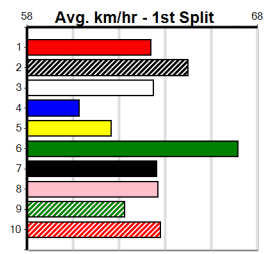

Sale
11
2:57PM
(VIC time)

IAN CARTER BUILDER (250+ RANK)

Distance: 435m, Race Type: Grade 5 No Penalty, Total Prizemoney: $2,925
1st: $1,950, 2nd: $600, 3rd: $300, 4th: $75

FIRE HOSE (2) looks to have a bit of a class edge on his rivals in this after some recent FFA class racing and he looks like the one to beat if fully fit first up. MYALL PRAWN (8) has posted smart wins in 2 of his last 3 starts and could challenge.

Watchdog Tips: **2** **8** **7** **4** **Bet:** **Win 2**

1

JOLENE BALE (NSW)[5] **Drawn to get the gun run throughout, keep safe.** **$6.50**

RF Bitch Aug-20 Sire: ORSON ALLEN Dam: DYNA HADRIA Trainer: Luke Harris (Somerville)

Owner(s): L Harris

Winning Distances: < 300m (0) 300 - 399m (10) 400 - 499m (4) 500 - 599m (0) 600 - 699m (0) > 700m (0)

Winning Weights: 25.8(1) 26.4(1) 26.6(1) 27.1(1) 27.3(3) 27.4(1) 28.0(1) 28.2(1) 28.3(2) 28.4(1) 28.6(1)

Box	1st	2nd	3rd	4th	5th	6th	7th	8th
1	3	7	3	2	1			
2	1	4	2	1	2		1	1
3	3				1		1	
4	3	2	2	3	2	1	2	1
5	1	1	1		3			1
6	1	3	1					2
7	1	1	5	3	4	1	3	1
8	1	1	2	5	2			

Prize Best Starts Trk/Dts APM: $45345.00 NBT 96-14-19-16 8-0-0-2 8954

2

FIRE HOSE [5] **Resuming, class edge in this, one to beat if fit.** **$3.00**

BE Dog Aug-20 Sire: AUSSIE INFRARED Dam: OKAWA IN BLACK Trainer: Christopher Tilley (Sale)

Owner(s): OKAWAPARK (SYN), C Tilley, K Markham

Winning Distances: < 300m (0) 300 - 399m (1) 400 - 499m (17) 500 - 599m (2) 600 - 699m (7) > 700m (0)

Winning Weights: 35.4(1) 35.5(1) 35.6(1) 35.7(1) 35.9(1) 36.0(2) 36.1(1) 36.3(1) 36.7(1) 36.9(2) 37.0(4) 37.1(1) 37.2(1)

Box	1st	2nd	3rd	4th	5th	6th	7th	8th
1	5	2	1					1
2	3	2	1	1				1
3	1	2	3	3		1	2	
4	2	3						1
5			1	2			1	
6	5							
7	2		1		1		1	
8	2	4	2		1	1	1	

Prize Best Starts Trk/Dts APM: $105756.25 NBT 61-20-13-9 2-0-0-1 11737

3

ASTUTE QUEEN [5] **Can show early speed but place looks best.** **$12.00**

BK Bitch May-21 Sire: AUSSIE INFRARED Dam: GOTHAM QUEEN Trainer: Melanie Lithgow (Devon Meadow)

Owner(s): SMKN (SYN), M Lithgow, D Maynes, K Maynes, N Riseley, E Avdulla

Winning Distances: < 300m (0) 300 - 399m (2) 400 - 499m (3) 500 - 599m (0) 600 - 699m (0) > 700m (0)

Winning Weights: 27.2(1) 27.5(2) 28.2(1) 28.3(1)

Box	1st	2nd	3rd	4th	5th	6th	7th	8th
1	1	1	1	3			4	
2	1	1	4	1	2	1		
3		1						2
4	2	1	1		2			
5	1	2	2					1
6	1	3	2					
7		2	3			1	2	
8				1	2	1		1

Prize Best Starts Trk/Dts APM: $17630.63 NBT 55-5-13-12 2-0-0-1 5420

4

ARLUNYA [5] **Racing well, good mid race pace, can threaten.** **$5.50**

LTBD Dog May-21 Sire: SENNACHIE Dam: BELLA EDITION Trainer: Susan Northway (Heyfield)

Owner(s): J Berryman

Winning Distances: < 300m (0) 300 - 399m (6) 400 - 499m (0) 500 - 599m (0) 600 - 699m (0) > 700m (0)

Winning Weights: 35.5(1) 35.9(1) 37.4(1) 37.5(2) 37.7(1)

Box	1st	2nd	3rd	4th	5th	6th	7th	8th
1	1	1	1	1				
2	2	1	1	1				
3	2	1	1	2	1	1		
4		1	2	2	1	1		
5	1						1	1
6								1
7	1		1	2	1			
8			3	1				

Prize Best Starts Trk/Dts APM: $13345.00 NBT 34-6-4-7 7-0-0-2 3937

5

HAY RILEY [5] Bks **Draw is a worry in this, may need some luck early.** **$15.00**

BK Dog Nov-21 Sire: FLYING RICCIARDO Dam: FINE CHAMPAN Trainer: Cindy Fulford (Maffra)

Owner(s): C Fulford

Winning Distances: < 300m (0) 300 - 399m (1) 400 - 499m (2) 500 - 599m (0) 600 - 699m (0) > 700m (0)

Winning Weights: 28.6(1) 29.6(1) 30.4(1)

Box	1st	2nd	3rd	4th	5th	6th	7th	8th
1		3			1	1		
2	1	1	2	1		1		
3		1		1	1		2	
4	1			1	1			
5	1	4	1	1				
6	2	1	2					1
7	1	1	1					
8	1	3	1			2		

Prize Best Starts Trk/Dts APM: $12145.00 NBT 24.92(5)-7/3/24 39-3-15-3 14-1-6-1 7617