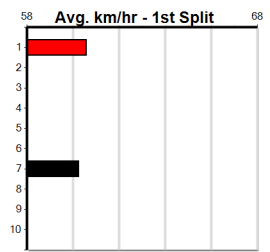

Sale

3

12:12PM

(VIC time)

INTA PLUMBING SERVICES

Distance: 435m, Race Type: Maiden, Total Prizemoney: $2,535
1st: $1,680, 2nd: $520, 3rd: $260, 4th: $75

ELITE TOM (6) showed speed in his smart last start placing and he may only need to step on terms to salute in this. HAMISH ROSE (8) was slow into stride but showed some ability mid race in his debut and he could be the danger with any luck.

Watchdog Tips: **6** **8** **7** **4** **Bet:** **Win 6**

Form Box	Wgt	Dist	Track	Date	Time	BON	Margin	1st/2nd (Time)	PIR	Checked	Comment	W/R	Split 1	S/P	Grade		
1	SHAE'S WINGS [M] $26.00																
	DKBD Bitch Oct-21 Sire: HARD STYLE RICO Dam: BROOKE'S WINGS																
	Owner(s): K Houlahan Trainer: Kerry Houlahan (Lang Lang)																
	Winning Distances: < 300m (0) 300 - 399m (0) 400 - 499m (0) 500 - 599m (0) 600 - 699m (0) > 700m (0)																
	Winning Weights:																
	5th (3)	26.0	435	SLE	R3	29-Feb-24	25.78	24.72	10.00	MINTER HONOUR (25.11)	M/866	.	.	5.75	$17.90	M	
	3rd (5)	26.1	435	SLE	R2	07-Mar-24	25.33	24.68	2.00L	DAINTREE VISION (25.20)	M/542	.	.	5.52	$34.50	M	
	5th (4)	26.4	460	WGL	R3	14-Mar-24	27.28	26.26	15.00	SWEET NUGGET (26.29)	M/465	.	.	6.76	$11.60	T3-M	
	7th (7)	26.6	450	BAL	R2	25-Mar-24	26.74	25.34	17.00	MAX PEARL (25.58)	M/587	.	.	7.11	$50.50	T3-M	
	4th (3)	27.2	460	WGL	R3	30-Mar-24	26.55	25.97	7.00L	ENGELKE ROAD (26.09)	M/444	.	.	6.71	$90.80	M	
6th (2)	27.2	460	WGL	R1	04-Apr-24	27.39	26.18	15.00	GO JETTERS (26.35)	Q/866	.	.	7.07	$13.90	T3-M		
7th (6)	26.9	400	WGL	R1	25-Apr-24	23.79	22.52	8.50L	COLLINDA PEARL (23.21)	M/77	.	.	8.91	$23.50	M		
6th (5)	26.7	350	TRA	R1	03-May-24	20.40	19.33	8.50L	TARGET TIME (19.84)	M/66	.	.	6.96	$78.90	M		
Last 3 wins NOT included above																	
<table border="1" style="width:100%"> <tr><td>Prize Best</td><td>$1030.00</td></tr> <tr><td>Starts</td><td>NBT</td></tr> <tr><td>Trk/Dts</td><td>23-0-1-3</td></tr> <tr><td>APM</td><td>3-0-0-1</td></tr> <tr><td></td><td>612</td></tr> </table>																	
2	GRACE BURGESS [M] $10.00																
	WDKBD Bitch Jun-22 Sire: TOMMY SHELBY Dam: GOLD VEIN																
	Owner(s): SHIRAZ RACING (SYN), S Holmes, L Holmes, D Holmes Trainer: Lisa Dawes (Loch)																
	Winning Distances: < 300m (0) 300 - 399m (0) 400 - 499m (0) 500 - 599m (0) 600 - 699m (0) > 700m (0)																
	Winning Weights:																
	7th (3)	25.4	395	TRA	R9	17-Apr-24	22.95	22.22	11.00	CHICKEN BURGER (22.22)	M/577	.	.	3.93	$6.30	M	
	Last 3 wins NOT included above																
	<table border="1" style="width:100%"> <tr><td>Prize Best</td><td>$0.00</td></tr> <tr><td>Starts</td><td>FSH</td></tr> <tr><td>Trk/Dts</td><td>1-0-0-0</td></tr> <tr><td>APM</td><td>0-0-0-0</td></tr> <tr><td></td><td>0</td></tr> </table>																
	3	CONTAGIOUS ALLEN [M] $8.00															
		BK Dog Jan-22 Sire: STAGGER Dam: FINANCIAL TARRA															
Owner(s): L Fulford Trainer: Lindsay Fulford (Maffra)																	
Winning Distances: < 300m (0) 300 - 399m (0) 400 - 499m (0) 500 - 599m (0) 600 - 699m (0) > 700m (0)																	
Winning Weights:																	
Last 3 wins NOT included above																	
<table border="1" style="width:100%"> <tr><td>Prize Best</td><td>$0</td></tr> <tr><td>Starts</td><td>FSH</td></tr> <tr><td>Trk/Dts</td><td>0-0-0-0</td></tr> <tr><td>APM</td><td>0-0-0-0</td></tr> <tr><td></td><td>0</td></tr> </table>																	
4		DAINTREE PEDRO [M] $5.50															
		BD Dog Oct-22 Sire: FERAL FRANKY Dam: WHISTLING BULLET															
		Owner(s): LUCKY ELEVEN (SYN), K Joske, G Joske Trainer: Gary Joske (Yinnar)															
	Winning Distances: < 300m (0) 300 - 399m (0) 400 - 499m (0) 500 - 599m (0) 600 - 699m (0) > 700m (0)																
	Winning Weights:																
	Last 3 wins NOT included above																
	<table border="1" style="width:100%"> <tr><td>Prize Best</td><td>$0</td></tr> <tr><td>Starts</td><td>FSH</td></tr> <tr><td>Trk/Dts</td><td>0-0-0-0</td></tr> <tr><td>APM</td><td>0-0-0-0</td></tr> <tr><td></td><td>0</td></tr> </table>																
	5	BALLYMAC MIST [M] $6.50															
		BD Bitch May-21 Sire: WINDY MILLAR Dam: BALLYMAC FINOLA