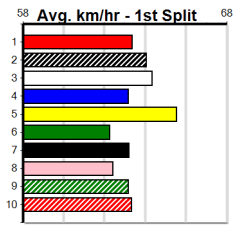

11

10:14PM

(VIC time)

Keen on GEORGE'S BEST (2) landing in the top 2 early and he looks suited to a race of this nature. APPLICANT (5) is proven in this class and just need a little luck going into the first bend. BLACK TUXEDO (4) can motor down the back straight.