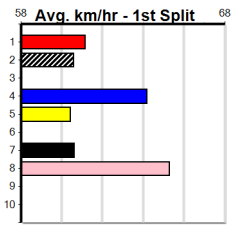

Meadows (MEP)

AMRON BOY AT STUD (0-1 WIN)

Distance: 525m, Race Type: Restricted Win, Total Prizemoney: \$3,340
1st: \$2,230, 2nd: \$690, 3rd: \$345, 4th: \$75

2

7:08PM

(VIC time)

JENNY BALE (8) is armed with blistering early sped and although she can get tired she should open up a handy early lead. OPAL WHISPER (4) has had no luck in her two races and is nearing her first win. AKELA JUDO (1) will be strong in the run home.