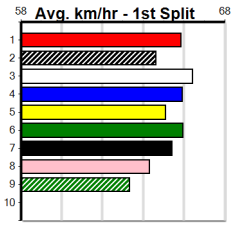

GRV VICBRED SERIES HT1

Distance: 525m, Race Type: Grade 5 Heat, Total Prizemoney: $3,340
1st: $2,230, 2nd: $690, 3rd: $345, 4th: $75

5
8:08PM
(VIC time)

INVICTUS HARRY (3) can cross and lead throughout here at a nice each way price. SHANLYN SCOUT (1) had no luck here on Saturday off this box and can either lead or come off the speed to win. CABAO JASPER (2) can charge late.

Watchdog Tips: 3 1 2 8 Bet: Win 3

Main race listing table with columns for race number, horse name, trainer, jockey, odds, and prize money. Includes detailed race results and winning boxes for each race.