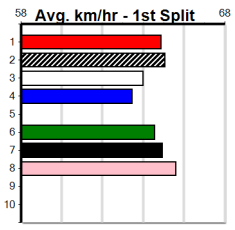

Meadows (MEP)

WESTLINK CONTAINER SALES

Distance: 525m, Race Type: Grade 5, Total Prizemoney: $3,340
1st: $2,230, 2nd: $690, 3rd: $345, 4th: $75

7

8:51PM

(VIC time)

LAMIA FAWN (2) may be able to hold out the fast and keen railing PENNY'S JADE (8) going into her first bend and that could be the difference maker. GEANI BALE (7) is best to miss the start a little to avoid the pink cutting across.

Watchdog Tips: **2** **7** **8** **1** **Bet:** **Box Trifecta 1,2,7,8 ($10 for 41.67%)**