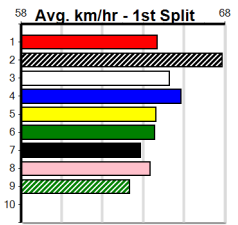

GRV VICBRED SERIES HT2

Distance: 525m, Race Type: Grade 5 Heat, Total Prizemoney: $3,340
1st: $2,230, 2nd: $690, 3rd: $345, 4th: $75

6

8:28PM

(VIC time)

DAINTREE DAZZLER (1) can really put the paw to the floor through the middles stages of this race and looks hard to beat off his preferred draw. WHODAT SHANLYN (7) relies on luck but his win here on Saturday was off the charts.

Watchdog Tips:

1

7

8

5

Bet:

Box Quinella 1,7 ($10 for 1000%)