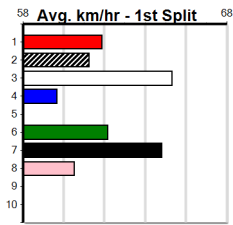

MEADOWS CONFERENCE & EVENTS

Distance: 525m, Race Type: Grade 7, Total Prizemoney: $3,340
1st: $2,230, 2nd: $690, 3rd: $345, 4th: $75

3

7:28PM
(VIC time)

PAW YASMIN (7) was a solid 30.36 winner here last start and will continue to get faster with more racing. PAW WHISTLER (2) was an eye-catching winner here on debut and looks the clear danger. PAW CARDAN (1) is drawn to run a bold race.

Watchdog Tips: **7 2 1 3** Bet: **Box Quinella 2,7 ($10 for 1000%)**