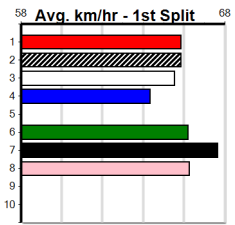

8

9:08PM

(VIC time)

KISAUNI (3) is a smart front running middles distance chaser who can lead throughout here. FLED THE SCENE (6) was placed behind the top elect 3 runs back and looks a strong exacta option. PIRATE KINGSLEY (2) is a must for the exotics.

Watchdog Tips:

3

6

2

7

Bet:

Win 3