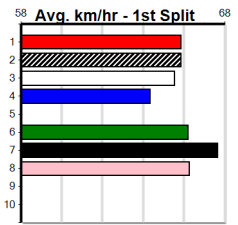

KISAUNI (3) is a smart front running middles distance chaser who can lead throughout here. FLED THE SCENE (6) was placed behind the top elect 3 runs back and looks a strong exacta option. PIRATE KINGSLEY (2) is a must for the exotics.

Watchdog Tips:

3

6

2

7

Bet:

Win 3

Table with columns: Form, Box, Weight, Dist, Track, Date, Time, BON, Margin, 1st/2nd (Time), PIR, Checked, Comment, W/R, Split 1, S/P, Grade, and Winning Boxes. Contains 10 race entries (1-10) with detailed dog and trainer information, odds, and prize money.