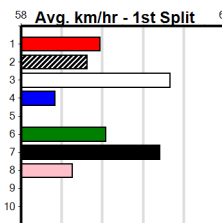

MEADOWS CONFERENCE & EVENTS

Distance: 525m, Race Type: Grade 7, Total Prizemoney: \$3,340
 1st: \$2,230, 2nd: \$690, 3rd: \$345, 4th: \$75

3

7:28PM

(VIC time)

PAW YASMIN (7) was a solid 30.36 winner here last start and will continue to get faster with more racing. PAW WHISTLER (2) was an eye-catching winner here on debut and looks the clear danger. PAW CARDAN (1) is drawn to run a bold race.