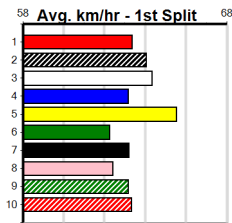

SPORTSBET WE LET THE DOGS OUT

Distance: 525m, Race Type: Grade 5 T3, Total Prizemoney: $3,340
1st: $2,230, 2nd: $690, 3rd: $345, 4th: $75

11
10:15PM
(VIC time)

Keen on GEORGE'S BEST (2) landing in the top 2 early and he looks suited to a race of this nature.
APPLICANT (5) is proven in this class and just need a little luck going into the first bend. BLACK
TUXEDO (4) can motor down the back straight.

Watchdog Tips: 2 5 4 1 Bet: Win 2

Main table listing 10 races with columns for Form, Box, Weight, Dist, Track, Date, Time, BON, Margin, 1st/2nd (Time), PIR, Checked, Comment, W/R, Split 1, S/P, Grade. Includes race details, trainer names, and winning boxes.