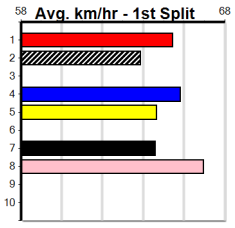

CITY VIEW BISTRO

Distance: 525m, Race Type: Mixed 4/5, Total Prizemoney: $3,875
1st: $2,600, 2nd: $800, 3rd: $400, 4th: $75

10
9:51PM
(VIC time)

UTRILLO BALE (4) has been racing in much tougher races and can make a mid race move and prove too strong for likely leader NIZHONI (5) and the well drawn PICCOLO BALE (1) who should work into the race at some stage.

Watchdog Tips: **4** **1** **5** **7** **Bet:** **Box Trifecta 1,4,5 ($10 for 166.67%)**

1 PICCOLO BALE (NSW)[5] *Been racing well in harder races, big danger.*
FBD D Mar-22 KONOMI WENDALIN BALE $2.40
Trainer: Thomas Dailly (Anakie)
5th (8) 31.8 450 WBL R10 25-Apr-24 25.37 24.87 5.50FLYING ZULU (24.99) S/666 6.82 $34.50 SH
3rd (6) 31.0 525 MEA R7 04-May-24 30.30 29.61 5.50LHERE COMES ARTIE (29.92) M/2233 5.19 $7.00 5
6th (2) 31.0 515 SAN R8 09-May-24 29.86 29.19 5.00LHERE COMES ARTIE (29.52) M/4456 5.18 $6.90 SH
6th (5) 30.5 525 MEP R6 15-May-24 30.32 30.12 2.75LJEBRYNAH NITRO (30.12) S/6666 5.20 $3.20 5
Owner(s): B Wheeler

Winning Boxes

1	2	3	4	5	6	7	8
1	1		1	1	1		
Prize Best	$30,490.00						
Starts	NBT 19-5-4-5						
Trk/Dst	5-0-0-2						
APM	$21828						

2 CAILAH'S PISTOL [4] *One paced, others rate better, needs it easier.*
BK D Jun-21 ASTON DEE BEE ACOUSTIC LEE $23.00
Trainer: Noel Walsh (Tullamarine)
3rd (6) 34.7 500 TRA R8 20-Dec-23 27.89 27.81 1.25LHERE COMES ARTIE (27.81) M/534 9.20 $7.80 X45
8th (5) 34.4 510 SLE R8 31-Dec-23 29.22 28.50 11.00LFRED ROSE (28.50) M/888 9.53 $47.50 SF
7th (1) 34.5 435 SLE R7 21-Apr-24 25.41 24.40 8.50LGO STEVIE (24.83) M/477 5.32 $12.40 5
5th (8) 34.8 525 MEP R8 15-May-24 30.73 30.12 6.00LCAMP FIRE (30.31) S/4655 5.29 $73.60 X34
Owner(s): B Brady

Winning Boxes

1	2	3	4	5	6	7	8
1	1	1	2	2			
Prize Best	$28,501.25						
Starts	NBT 30.28						
Trk/Dst	42-7-7-8						
APM	9-1-0-1 $5912						

3 *** VACANT BOX ***
Trainer:
Owner(s):

4 UTRILLO BALE (NSW)[5] *Drops in class, mid race motor, hard to hold out.*
BD B May-22 CHRISTO BALE HELGA BALE $4.80
Trainer: Samantha Grenfell (Anakie)
F (6) 27.2 515 SAN R9 28-Mar-24 0.00 29.45 .TOMMY TEQUILA (29.62) M/66 5.19 $9.00 X45
3rd (6) 27.2 485 HOR R6 09-Apr-24 27.56 27.53 0.50LZIPPING ALEXA (27.53) M/333 6.72 $6.00 X45
2nd (1) 27.2 520 GEL R8 12-Apr-24 30.33 29.83 7.50LOREGON DURANT (29.83) M/5333 5.46 $7.60 SH
7th (3) 27.0 525 MEA R7 20-Apr-24 30.58 29.87 11.00LHI THERE FRANK (29.87) M/4577 5.31 $18.10 5
Owner(s): B Wheeler

Winning Boxes

1	2	3	4	5	6	7	8
1	1					1	2
Prize Best	$18,330.00						
Starts	NBT 12-4-2-1						
Trk/Dst	2-0-0-0						
APM	$11378						

5 NIZHONI [4] *Can set a cracking speed early, serious threat.*
RBD D Jul-21 FERNANDO BALE DELTA RHODE $5.00
Trainer: Roselyn Nicholls (Eaglehawk)
6th (2) 33.6 425 BEN R3 28-Apr-24 24.51 23.58 4.25LGOGO SKYE (24.23) M/877 6.78 $3.60 5
7th (1) 33.4 450 BAL R4 02-May-24 26.05 25.09 9.00LASTON AURELIA (25.42) M/377 6.70 $17.80 RWH
1st (2) 33.2 450 BAL R8 12-May-24 25.50 25.50 2.25LPROPERTY MOGUL (25.64) M/332 6.72 $8.00 T3-5
1st (4) 33.3 525 MEP R5 15-May-24 30.43 30.12 3.00LASTON ALLURE (30.64) Q/1111 5.12 $6.20 5
Owner(s): The Buyers (SYN), C Madigan, R Layfield, M Layfield, F Belot, J Black, R Nicholls

Winning Boxes

1	2	3	4	5	6	7	8
1	1	1	1				1 1
Prize Best	$13,405.00						
Starts	NBT 30.43						
Trk/Dst	25-6-3-2						
APM	4-1-1-0 $6822						

6 *** VACANT BOX ***
Trainer:
Owner(s):