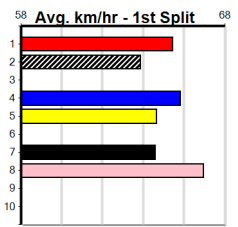

9 * NO RESERVE *****

Trainer:
Owner(s):

10 * NO RESERVE *****

Trainer:
Owner(s):

Meadows (MEP)

CITY VIEW BISTRO

Distance: 525m, Race Type: Mixed 4/5, Total Prizemoney: \$3,875
 1st: \$2,600, 2nd: \$800, 3rd: \$400, 4th: \$75