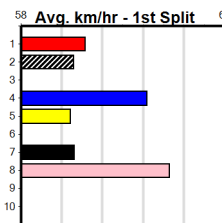

Meadows (MEP)

AMRON BOY AT STUD (0-1 WIN)

Distance: 525m, Race Type: Restricted Win, Total Prizemoney: \$3,340
1st: \$2,230, 2nd: \$690, 3rd: \$345, 4th: \$75

2

7:09PM

(VIC time)

JENNY BALE (8) is armed with blistering early sped and although she can get tired she should open up a handy early lead. OPAL WHISPER (4) has had no luck in her two races and is nearing her first win. AKELA JUDO (1) will be strong in the run home.