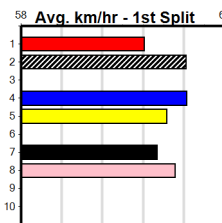

FERNANDO MICK AT STUD

Distance: 525m, Race Type: Grade 4, Total Prizemoney: $3,875
1st: $2,600, 2nd: $800, 3rd: $400, 4th: $75

9

9:27PM

(VIC time)

ALL TALENT (4) only needs to step on even terms and he should explode out to a healthy lead.
MAKE NO PROMISE (8) showed signs of his best form when placed last time and with RAVEN
PARROT (5) will be suited to the reduced line-up.

Watchdog Tips:

4 8 5 1

Bet:

Win 4

Form	Box	Weight	Dist	Track	Date	Time	BON	Margin	1st/2nd (Time)	PIR	Checked	Comment	W/R	Split 1	S/P	Grade

1 ZODIAC BALE (NSW)[4] *Can settle on the speed, include in your exotics.* **$12.00**

BEED B Jan-21 **BARCIA BALE** **DYNA PATTY**

Trainer: Correy Grenfell (Anakie)

8th (3)	26.4	460	GEL	R6	26-Apr-24	26.21	25.57	5.50	BRUCE'S SHOUT (25.83)	M/778	.	.	W	6.75	$10.50	5
7th (5)	26.3	515	SAN	R9	02-May-24	30.41	29.33	6.50	LJYE'S JET (29.96)	M/6677	.	.	.	5.21	$30.60	X45
4th (2)	26.4	515	SAN	R2	09-May-24	29.81	29.19	2.00	LCRUISING DEBBIE (29.68)	M/5444	.	.	.	5.26	$11.80	SH
4th (1)	26.4	515	SAN	R10	16-May-24	29.87	29.21	6.00	LSUCCEED (29.47)	Q/5444	.	.	.	5.22	$8.80	X45

Owner(s): B Wheeler

Winning Boxes

1	2	3	4	5	6	7	8
3	2	2		1	2	1	
Prize				$52,585.00			
Best				30.11			
Starts				67-11-10-4			
Trk/Dst				12-4-2-1			
APM				$19093			

2 RIXI BALE (NSW)[4] *Needs to lead to usually win, needs it easier.* **$26.00**

BK B Dec-20 **ORSON ALLEN** **DYNA ADRIA**

Trainer: Correy Grenfell (Anakie)

3rd (1)	28.5	515	SAN	R11	25-Apr-24	30.09	29.24	9.50	REV ROSE (29.44)	M/5433	.	.	.	5.16	$11.60	X45
7th (8)	28.4	515	SAN	R10	02-May-24	30.12	29.33	5.00	DEWANA SCOTCH (29.78)	M/7777	.	.	.	5.29	$59.50	5
6th (6)	28.5	410	HOR	R8	07-May-24	23.60	23.12	7.00	LMR. BEETS (23.12)	S/65	.	.	.	10.67	$46.70	FFA
5th (3)	28.2	515	SAN	R12	16-May-24	29.81	29.21	2.50	LHASKO BALE (29.65)	M/4445	.	.	.	5.14	$11.00	5

Owner(s): B Wheeler

Winning Boxes

1	2	3	4	5	6	7	8
3	2		2	2	1		1
Prize				$58,190.00			
Best				30.15			
Starts				63-11-10-7			
Trk/Dst				14-3-1-1			
APM				$12415			

3 *** VACANT BOX ***

Trainer:
Owner(s):

4 ALL TALENT [4] *Will explode soon after box rise, the one to catch* **$2.80**

BK D Nov-21 **SHIMA SHINE** **SWIFT CURRENT**

Trainer: John Barbara (Exford)

1st (3)	32.8	450	SHP	R8	01-Apr-24	25.11	25.11	1.5L	PEPPER RUSH (25.21)	M/111	.	SW	.	6.52	$2.10	X45
1st (7)	32.8	460	GEL	R8	26-Apr-24	25.68	25.57	2.00	LCUTHBERT BINNS (25.82)	M/222	.	.	.	6.64	$1.50	X34
8th (1)	33.1	525	MEA	R6	04-May-24	30.79	29.61	14.00	LOREGON DURANT (29.84)	M/6468	.	.	.	5.33	$6.20	X45
1st (6)	33.0	400	GEL	R10	17-May-24	22.62	22.62	4.75	LEASY TO SEE (22.95)	M/31	.	SW	.	8.56	$1.60	X45

Owner(s): M Carter

Winning Boxes

1	2	3	4	5	6	7	8
		3	2	1	2	3	1
Prize				$38,785.00			
Best				29.98			
Starts				23-12-2-2			
Trk/Dst				8-2-1-1			
APM				$16245