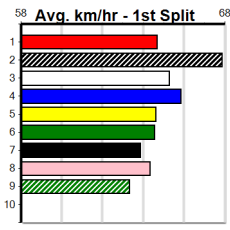

GRV VICBRED SERIES HT2

Distance: 525m, Race Type: Grade 5 Heat, Total Prizemoney: \$3,340
1st: \$2,230, 2nd: \$690, 3rd: \$345, 4th: \$75

6

8:28PM

(VIC time)

DAINTREE DAZZLER (1) can really put the paw to the floor through the middles stages of this race and looks hard to beat off his preferred draw. WHODAT SHANLYN (7) relies on luck but his win here on Saturday was off the charts.