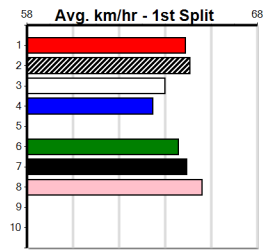

WESTLINK CONTAINER SALES

7

8:50PM

(VIC time)

Distance: 525m, Race Type: Grade 5, Total Prizemoney: $3,340
1st: $2,230, 2nd: $690, 3rd: $345, 4th: $75

LAMIA FAWN (2) may be able to hold out the fast and keen railing PENNY'S JADE (8) going into he first bend and that could be the difference maker. GEANI BALE (7) is best to miss the start a little to avoid the pink cutting across.

Watchdog Tips: **2** **7** **8** **1** **Bet:** **Box Trifecta 1,2,7,8 ($10 for 41.67%)**

Form Box	Wgt	Dist	Track	Date	Time	BON	Margin	1st/2nd (Time)	PIR	Checked	Comment	WR	Split 1	S/P	Grade	
1	HURRICANE MIST [5] Likes this circuit, mid race speed, respect. $5.00															
	BD	Bitch		Jul-21		Sire: WHISKEY RIOT		Dam: VALLETTA MIST		Trainer: Roselyn Nicholls (Eaglehawk)						
	Owner(s): R Nicholls															
	Winning Distances: < 300m (0) 300 - 399m (0) 400 - 499m (1) 500 - 599m (4) 600 - 699m (0) > 700m (0)															
	Winning Weights: 27.4(1) 27.6(1) 27.7(1) 27.8(1) 28.0(1)															
	3rd (1)	27.9	525	MEP	R7	28-Feb-24	30.67	30.05	7.00L INNER RUSH (30.20)	M/5553	.	.	.	5.23	$3.80	T3-5
	4th (4)	27.9	525	MEP	R7	06-Mar-24	30.85	29.98	5.50L NASH BALE (30.48)	M/6775	.	.	.	5.36	$3.20	T3-5
	7th (3)	28.0	515	SAP	R2	10-Mar-24	30.90	29.77	8.00L AMAZED BY YOU (30.36)	M/6877	.	.	.	5.26	$6.90	T3-5H
	1st (8)	27.7	500	BEN	R8	20-Mar-24	28.50	28.31	0.50L TANTANGARA GIRL (28.54)	Q/211	.	.	.	6.65	$3.20	5
	5th (5)	27.6	525	MEP	R5	27-Mar-24	30.88	29.96	5.50L FLYING CURRENCY (30.51)	M/5666	.	.	.	5.27	$22.40	RW
	1st (1)	27.8	525	MEP	R12	03-Apr-24	30.39	29.91	1.25L LAST CRACK (30.48)	M/3222	.	.	.	5.26	$4.70	T3-5
	2nd (2)	27.6	525	MEP	R7	10-Apr-24	30.46	29.82	2.00L KIMIKO (30.33)	M/3232	.	SW	.	5.21	$9.20	5
	5th (8)	27.5	525	MEP	R7	17-Apr-24	30.97	29.95	14.00L SPIRITED AVENGER (30.05)	S/5675	.	.	.	5.22	$5.60	5
	Last 3 wins NOT included above															
	1st (6)	27.6	525	MEP	R1	15-Feb-23	30.95	30.03	2.75L BEBOP GIBLET (31.12)	M/5551	.	.	.	5.33	$3.40	M
1st (2)	27.4	485	HOR	R9	07-Oct-23	27.69	27.17	0.50L LALA RAPID (27.72)	M/111	.	.	.	6.68	$7.40	X67	
1st (7)	28.0	525	MEP	R4	06-Dec-23	30.55	30.03	1.00L REDEEMER RUSLIE (30.62)	M/5433	.	.	.	5.22	$11.70	6G	

Box History								
Bx	1st	2nd	3rd	4th	5th	6th	7th	8th
1	1	2						
2	1	1	1					
3				1				
4				1	1	1	4	1
5			1	1	1	4		
6	1							
7	1		2	2			1	
8	1	1	3	1				

Prize	$16240.00
Best Starts	30.39(1)-3/4/24
Trk/Dts	40-5-3-10
APM	22-3-3-6
	5946

Form Box	Wgt	Dist	Track	Date	Time	BON	Margin	1st/2nd (Time)	PIR	Checked	Comment	WR	Split 1	S/P	Grade	
2	LAMIA FAWN (NSW)[5] Can settle on the speed, hard to hold out. $5.50															
	F	Bitch		Oct-21		Sire: SUPERIOR PANAMA		Dam: ICE GAMBLER		Trainer: Paul Cusack (Mount Cottrell)						
	Owner(s): G Carchedi															
	Winning Distances: < 300m (0) 300 - 399m (1) 400 - 499m (1) 500 - 599m (1) 600 - 699m (0) > 700m (0)															
	Winning Weights: 26.8(2) 27.6(1)															
	F (5)	28.1	330	TEM	R2	14-Feb-24	0.00	18.59	JACOBITE FARM (19.12)	M	.	.	.			
	1st (3)	27.6	390	WBL	R2	01-Apr-24	22.36	22.07	6.00L GARY KNEW IT (22.76)	M/21	.	.	.	8.79	$2.40	M
	3rd (8)	27.6	450	WBL	R7	08-Apr-24	25.91	25.51	2.50L ASTON OPHELIA (25.74)	M/322	.	SW	.	6.88	$1.90	X67
	7th (3)	26.8	400	GEL	R9	26-Apr-24	23.62	22.29	15.00L COMBO COL (22.57)	M/68	.	.	.	8.65	$17.50	X67
	1st (7)	26.8	512	MTG	R7	02-May-24	29.76	29.76	6.50L SAINT MADIX (30.22)	0	.	SAMP	.	4.45	$3.30	RW
	1st (7)	26.8	450	TRA	R5	06-May-24	24.96	24.96	1.75L HIGHLAND WARRIOR (25.07)	Q/111	.	.	.	6.59	$1.70	T3-RW
	7th (2)	26.8	525	MEA	R12	11-May-24	30.86	29.86	6.00L RAYA STAR (30.45)	M/5555	.	.	.	5.28	$14.20	5
	3rd (3)	26.6	525	MEP	R7	15-May-24	30.42	30.12	2.75L CANNY LASS (30.23)	Q/2222	.	.	.	5.19	$5.00	5
	Last 3 wins NOT included above