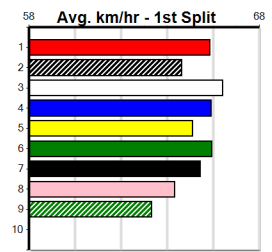

GRV VICBRED SERIES HT1

Distance: 525m, Race Type: Grade 5 Heat, Total Prizemoney: $3,340
1st: $2,230, 2nd: $690, 3rd: $345, 4th: $75

INVICTUS HARRY (3) can cross and lead throughout here at a nice each way price. SHANLYN SCOUT (1) had no luck here on Saturday off this box and can either lead or come off the speed to win. CABAO JASPER (2) can charge late.

Watchdog Tips: 3 1 2 8 Bet: Win 3

SHANLYN SCOUT [5] No luck here on Saturday, likely improver. $3.80
Owner(s): HOUNDGOD (SYN), S Larsen, L Larsen
Sire: SENNACHIE Dam: SHANLYN GEORGIE
Trainer: Lisa Delbridge (Balliang)

CABAO JASPER [5] Can charge home, a must for top 4 SRM. $8.50
Owner(s): DAILLY GREYHOUND FARMS (SYN), G Dailly, T Dailly
Sire: BEAST UNLEASHED Dam: CABAO
Trainer: Thomas Dailly (Anakie)

INVICTUS HARRY [5] Armed with brilliant early speed, value tip. $7.50
Owner(s): J Wynd
Sire: FERNANDO BALE Dam: JUBILATION
Trainer: Joyce Condon (Devon Meadows)

PRETTY CAPRI [5] Talented but may get crowded early, risky. $26.00
Owner(s): K Iles
Sire: HOOKED ON SCOTCH Dam: PRETTY MUCH
Trainer: Kelvin Iles (Longwarry)

EXTREMELY POTENT [5] Gifted chaser, big chance with even luck. $3.50
Owner(s): BURGIN RACING (SYN), M Burgin, B Burgin
Sire: AUSSIE INFRARED Dam: POTENT
Trainer: Peter Presutto (Devon Meadows)

1

2

3

4

5