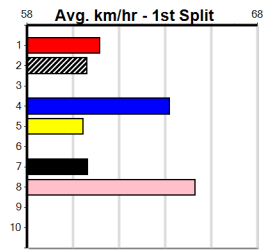

AMRON BOY AT STUD (0-1 WIN)

2

7:08PM

(VIC time)

Distance: 525m, **Race Type:** Restricted Win, **Total Prizemoney:** $3,340
1st: $2,230, **2nd:** $690, **3rd:** $345, **4th:** $75

JENNY BALE (8) is armed with blistering early sped and although she can get tired she should open up a handy early lead. OPAL WHISPER (4) has had no luck in her two races and is nearing her first win. AKELA JUDO (1) will be strong in the run home.

Watchdog Tips: **8** **4** **1** **2** **Bet:** Box Trifecta 1,4,8 ($10 for 166.67%)