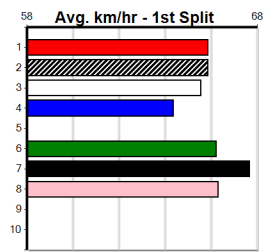

8

9:08PM

(VIC time)

Distance: 600m, Race Type: Mixed 4/5, Total Prizemoney: $4,445
1st: $2,990, 2nd: $920, 3rd: $460, 4th: $75

KISAUNI (3) is a smart front running middles distance chaser who can lead throughout here. FLED THE SCENE (6) was placed behind the top elect 3 runs back and looks a strong exacta option. PIRATE KINGSLEY (2) is a must for the exotics.

Watchdog Tips: 3 6 2 7 Bet: Win 3

SMOLDERING DECAY [5] Find this easier than last start, place value. $26.00
BK Bitch May-20 Sire: BELLA INFRARED Dam: AFIRE LOVE Trainer: Jennifer Thorpe (Arthurs Creek)
Winning Distances: < 300m (0) 300 - 399m (0) 400 - 499m (2) 500 - 599m (1) 600 - 699m (0) > 700m (0)
Winning Weights: 26.0(1) 26.1(1) 26.3(1)
2nd (1) 26.6 600 MEP R11 31-Jan-24 35.08 34.70 3.75L KADENCE BALE (34.83) M/4433 . . . . 9.21 $19.00 5
4th (1) 26.7 600 MEP R9 07-Feb-24 34.78 34.32 6.50L HOME BREW (34.32) M/2344 . . . . 9.16 $33.10 X45
7th (2) 27.0 500 BEN R8 16-Mar-24 29.12 27.83 19.00 LORNETT EXPRESS (27.83) M/677 . . . . 7.02 $77.10 X45
5th (8) 26.9 600 MEP R10 20-Mar-24 35.22 34.38 9.50L AILEE BALE (34.58) M/5456 . . . . 9.36 $57.70 X45
6th (8) 26.8 600 MEP R6 27-Mar-24 35.17 34.51 9.50L VOSS ALI (34.51) M/6766 . . . . 9.26 $61.60 X45
7th (3) 26.8 680 GEL R6 05-Apr-24 40.25 39.24 15.00 PASS MARK (39.24) Q/2357 . . . . 18.66 $77.70 RW
5th (6) 26.9 660 BEN R4 26-Apr-24 38.77 37.85 14.00 FULL OF REGRETS (37.85) M/2456 . . . . 4.28 $25.70 RW
4th (1) 26.9 600 MEP R8 01-May-24 35.06 34.36 10.00 FERNANDO DUKE (34.36) Q/3334 . . . . 9.26 $127.50 X45
Last 3 wins NOT included above
1st (5) 26.0 400 GEL R3 26-Jul-22 23.09 22.77 2.75L ALPHA YOONG (23.28) M/21 . . . SW . 8.71 $3.40 M
1st (6) 26.1 460 GEL R6 02-Aug-22 26.03 25.41 0.75L BALONNE BOY (26.07) M/122 . . . . 6.71 $29.70 7
1st (2) 26.3 595 SAP R3 01-Nov-22 34.67 34.33 2.25L STARBURST CANDY (34.81) Q/1111 . . . . 9.31 $2.60 RW

PIRATE KINGSLEY [5] Rarely far away in this class, each way all day. $5.00
BE Dog Feb-21 Sire: BERNARDO Dam: BLACK CHEVELLE Trainer: David Bourke (The Basin)
Winning Distances: < 300m (0) 300 - 399m (0) 400 - 499m (0) 500 - 599m (10) 600 - 699m (0) > 700m (0)
Winning Weights: 31.8(1) 31.9(1) 32.2(2) 32.4(5) 33.1(1)
4th (1) 32.6 600 MEA R6 02-Mar-24 34.89 34.31 8.50L DRILL SERGEANT (34.31) M/4433 . . . . 9.16 $7.50 X45
2nd (3) 32.8 595 SAP R8 10-Mar-24 34.47 34.01 6.50L ZULU BLAST (34.01) Q/3333 . . . . 9.36 $11.40 X45
4th (4) 32.6 600 MEA R6 16-Mar-24 35.13 34.42 7.50L IRMA PINCE (34.62) M/3344 . . . . 9.06 $5.10 5
5th (4) 32.8 600 MEA R6 23-Mar-24 35.02 34.26 6.00L ETHANOL EXTRA (34.64) M/7666 . . . . 9.50 $19.60 X45
3rd (2) 32.6 600 MEA R8 30-Mar-24 34.75 34.35 3.5L JYE'S JET (34.52) M/4333 . . . . 9.36 $12.60 X45
1st (5) 32.4 500 BEN R8 03-May-24 28.21 28.12 1.00L APACHE SHOUT (28.28) M/222 . . . . 6.63 $3.90 5H
4th (8) 32.8 500 BEN R6 10-May-24 28.40 27.90 1.5L APACHE SHOUT (28.30) S/666 . . . . 6.73 $5.70 5F
5th (6) 32.8 545 BAL R5 15-May-24 31.53 31.08 6.50L ZIPPING OSTI (31.08) M/6666 . . . . 7.09 $5.70 X45
Last 3 wins NOT included above
1st (6) 32.4 515 SAP R7 12-Nov-23 29.89 29.32 0.10L DOTTY'S GIFT (29.90) M/8654 . . . SW . 5.26 $17.60 X45
1st (8) 32.4 595 SAP R10 21-Jan-24 34.60 34.60 2.00L MISTY BLACK (34.73) M/2111 . . . . 9.32 $1.90 5
1st (5) 32.4 595 SAN R9 22-Feb-24 35.16 34.30 0.25L ZODIAC BALE (35.18) M/5222 . . . . 9.86 $12.20 X45