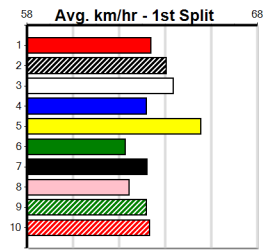

SPORTSBET WE LET THE DOGS OUT

Distance: 525m, Race Type: Grade 5 T3, Total Prizemoney: $3,340
1st: $2,230, 2nd: $690, 3rd: $345, 4th: $75

Keen on GEORGE'S BEST (2) landing in the top 2 early and he looks suited to a race of this nature.
APPLICANT (5) is proven in this class and just need a little luck going into the first bend. BLACK TUXEDO (4) can motor down the back straight.

Watchdog Tips: 2 5 4 1 **Bet:** Win 2

1

MICROSCOPIC [5] **Rarely far away in this class, each way.**

BD Bitch Jan-21 **Sire: FERNANDO BALE Dam: SHALL SHE ROCK**

Owner(s): R Crawford **Trainer: Robert Crawford (Pearcedale)**

Winning Distances: < 300m (0) 300 - 399m (1) 400 - 499m (2) 500 - 599m (1) 600 - 699m (0) > 700m (0)

Winning Weights: 25.9(1) 26.0(2) 26.5(1)

7th (6)	26.3	515	SAN	R12	04-Apr-24	30.35	29.15	9.50L ASTON MASSIMO (29.71)	M/7677	.	.	5.31	$56.20	5
7th (2)	26.2	525	MEP	R11	10-Apr-24	30.99	29.82	5.00L AEROPLANE RICKY (30.65)	M/7888	.	.	5.32	$69.20	T3-5
6th (6)	26.5	525	MEP	R9	17-Apr-24	31.32	29.95	12.00 AEROPLANE RICKY (30.50)	S/7885	.	SW	5.35	$35.20	T3-5
4th (3)	26.5	515	SAP	R10	21-Apr-24	30.30	29.30	6.50L LEKTRA TRIGGER (29.85)	S/5654	.	.	5.25	$21.30	5
3rd (6)	26.5	525	MEP	R12	01-May-24	30.60	29.74	2.25L LEARNED LESSON (30.46)	M/3223	.	.	5.23	$36.70	T3-5
2nd (1)	26.5	515	SAP	R2	05-May-24	30.40	29.71	1.25L YOU'RE IN LUCK (30.33)	M/5543	.	.	5.33	$2.60	5NP
6th (3)	26.7	350	HVL	R8	10-May-24	20.16	19.66	5.00L ELSIE DREAMING (19.82)	M/8	.	.	6.95	$27.80	T3-5
3rd (2)	26.5	525	MEP	R12	15-May-24	30.65	30.12	2.50L PENNY'S JADE (30.48)	M/5333	.	.	5.27	$6.50	T3-5

Last 3 wins NOT included above

1st (8)	26.0	461	HOB	R10	08-Jun-23	26.10	25.83	6.00L LANNING (26.53)	0	.	W	5.09	$5.50	5
1st (1)	26.0	461	HOB	R7	22-Jun-23	26.27	26.22	0.75L BLACK DANGER (26.33)	0	.	.	5.13	$3.60	4
1st (1)	25.9	525	MEP	R4	10-Jan-24	30.44	29.98	7.50L MAC CRUZ (30.96)	M/3211	.	SW	5.28	$2.50	T3-5

$6.50

Box History

Bx	1st	2nd	3rd	4th	5th	6th	7th	8th
1	2	1	1	2	2	1	1	
2	2	4	1	2	2	2		
3			1	3	1			
4			2	1	1	1	1	
5			1	1	1	1	2	
6	1	2	3	1	2	2	1	
7			1	3	1			
8	2	2		2	2			

Prize Best Starts Trk/Dts APM: $19592.50, 30.44(1)-10/1/24, 59-4-6-11, 18-1-4-5, 6863