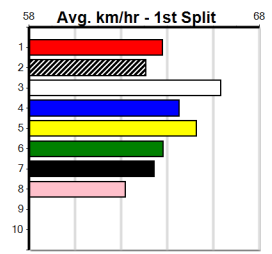

TOTAL CONTAINER SOLUTIONS

Distance: 525m, Race Type: Grade 6, Total Prizemoney: $3,340
1st: $2,230, 2nd: $690, 3rd: $345, 4th: $75

UPON BALE (3) can either lead or come off the speed to win in this company. SHAYNA BALE (5) boasts similar traits and was a big run when placed here 2 runs back. Wait for WILLOW BALE (8) to draw an inside box and she will win soon.

Watchdog Tips: **3** **5** **8** **6** **Bet:** **Box Trifecta 3,5,6,8 ($10 for 41.67%)**

1

ELECTRIC PAWS [6] **$26.00**

Powered home last start but does race wide, risky.

BK Dog Jun-21 Sire: ASTON KIMETTO Dam: SPRING RAIN

Owner(s): JUST CAUSE (SYN), G Rohan, A Martin
Winning Distances: < 300m (0) 300 - 399m (0) 400 - 499m (0) 500 - 599m (2) 600 - 699m (0) > 700m (0)

Winning Weights: 29.0(1) 30.8(1)

Box	1st	2nd	3rd	4th	5th	6th	7th	8th
1	1	1	1	1	1	3		
2	1	1	1	1	1	1		1
3		1	2					
4				2				1
5				2	1			1
6		1	1					1
7								
8					1	1		1

Prize Best Starts Trk/Dts APM: $7335.00, 30.32(1)-6/9/23, 27-2-3-4, 5-1-0-0, 2368

2

DESTINI BELLANCA [6] **$26.00**

On speed runner, would have to lead here, tough.

WBE Bitch Sep-21 Sire: DESTINI FIREBALL Dam: DESTINI CATALINA

Owner(s): RIVERWALK (SYN), A Palmer, J Rinaldi, E Rinaldi
Winning Distances: < 300m (0) 300 - 399m (0) 400 - 499m (2) 500 - 599m (0) 600 - 699m (0) > 700m (0)

Winning Weights: 26.9(1) 27.0(1)

Box	1st	2nd	3rd	4th	5th	6th	7th	8th
1	1	1	1	1	2			1
2	2	1	1	1	1			2
3		2				1		
4			2	2	1			
5								1
6					2	2		1
7		2	1	2	3	1		1
8			2			1		1

Prize Best Starts Trk/Dts APM: $6495.00, NBT, 40-2-6-5, 4-0-0-0, 1921

3

UPON BALE (NSW)[6] **$3.50**

Big run here last week, can lead, go close.

RF Bitch Mar-22 Sire: KONOMI Dam: WENDALIN BALE

Owner(s): B Wheeler
Winning Distances: < 300m (0) 300 - 399m (0) 400 - 499m (1) 500 - 599m (1) 600 - 699m (0) > 700m (0)

Winning Weights: 24.8(1) 25.4(1)

Box	1st	2nd	3rd	4th	5th	6th	7th	8th
1								
2	1							
3			1					
4		3			1	1		1
5			2		1			
6				2		2		
7					1			1
8	1			1				

Prize Best Starts Trk/Dts APM: $9085.00, 30.53(8)-15/5/24, 19-2-3-3, 12-1-1-3, 7356

4

ASTON APATITE [6] **$26.00**

Rising in class, others rate better, tested.

BK Bitch Dec-21 Sire: FERNANDO BALE Dam: ASTON CRYSTAL

Owner(s): R Borda
Winning Distances: < 300m (0) 300 - 399m (1) 400 - 499m (1) 500 - 599m (0) 600 - 699m (0) > 700m (0)

Winning Weights: 26.1(1) 26.7(1)

Box	1st	2nd	3rd	4th	5th	6th	7th	8th
1	1							
2	1							
3			1					
4		3			1	1		1
5			2		1			
6				2		2		
7					1			1
8	1			1				

Prize Best Starts Trk/Dts APM: $4055.00, NBT, 23-2-2-5, 1-0-0-1, 2330

5

SHAYNA BALE (NSW)[6] **$3.50**

Big run here two runs back, major player.

WBE Bitch Feb-22 Sire: DROOPYS SYDNEY Dam: WINNIE ALLEN

Owner(s): B Wheeler
Winning Distances: < 300m (0) 300 - 399m (0) 400 - 499m (0) 500 - 599m (2) 600 - 699m (0) > 700m (0)

Winning Weights: 28.1(1) 28.4(1)

Box	1st	2nd	3rd	4th	5th	6th	7th	8th
1	1							
2	2	1	1					
3		1		1				
4		1			1			
5	1		2		1			
6	1			2				1
7			1					
8				1				

Prize Best Starts Trk/Dts APM: $18575.00, 30.34(5)-3/2/24, 19-2-5-4, 11-2-2-2, 13246