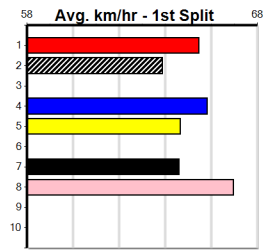

CITY VIEW BISTRO

Distance: 525m, Race Type: Mixed 4/5, Total Prizemoney: $3,875
1st: $2,600, 2nd: $800, 3rd: $400, 4th: $75

UTRILLO BALE (4) has been racing in much tougher races and can make a mid race move and prove too strong for likely leader NIZHONI (5) and the well drawn PICCOLO BALE (1) who should work into the race at some stage.

Watchdog Tips: 4 1 5 7 Bet: Box Trifecta 1,4,5 ($10 for 166.67%)

Table with columns: Form Box, Wgt, Dist, Track, Date, Time, BON, Margin, 1st/2nd (Time), PIR, Checked, Comment, W/R, Split 1, S/P, Grade

PICCOLO BALE (NSW)[5] Been racing well in harder races, big danger. $2.40
FBD Dog Mar-22 Sire: KONOMI Dam: WENDALIN BALE
Owner(s): B Wheeler
Trainer: Thomas Dailly (Anakie)
Winning Distances: < 300m (0) 300 - 399m (0) 400 - 499m (2) 500 - 599m (3) 600 - 699m (0) > 700m (0)
Winning Weights: 31.5(1) 31.8(1) 32.0(1) 32.2(1) 32.5(1)
1st (4) 31.5 515 SAN R3 28-Mar-24 29.79 29.45 0.10L RIXI BALE (29.79) M/5444 . . . 5.22 $4.90 5
4th (3) 31.8 525 MEA R5 06-Apr-24 30.02 29.82 3.00L ZIPPING HOPKINS (29.82) S/7544 . . . 5.28 $17.50 5
2nd (8) 32.0 515 SAN R9 11-Apr-24 29.55 29.45 1.5L BUDDY MONELLI (29.45) S/3332 . . . 5.19 $17.10 FFA
1st (2) 31.8 515 SAN R5 18-Apr-24 29.79 29.79 5.50L LYRICAL LASSY (30.17) M/3211 . . . 5.18 $3.10 4
5th (8) 31.8 450 WBL R10 25-Apr-24 25.37 24.87 5.50L FLYING ZULU (24.99) S/666 . . . 6.82 $34.50 SH
3rd (6) 31.0 525 MEA R7 04-May-24 30.30 29.61 5.50L HERE COMES ARTIE (29.92) M/2233 . . . 5.19 $7.00 5
6th (2) 31.0 515 SAN R8 09-May-24 29.86 29.19 5.00L HERE COMES ARTIE (29.52) M/4456 . . . 5.18 $6.90 SH
6th (5) 30.5 525 MEP R6 15-May-24 30.32 30.12 2.75L JEBRYNAH NITRO (30.12) S/6666 . . . 5.20 $3.20 5
Last 3 wins NOT included above
1st (1) 32.5 460 GEL R12 05-Feb-24 25.85 25.59 4.00L GEANI BALE (26.13) M/221 . . . 6.68 $1.70 M
1st (6) 32.2 460 GEL R9 09-Feb-24 26.14 25.54 0.75L RUN FOR SHELTER (26.19) M/443 . . . 6.87 $3.30 7
1st (5) 32.0 515 SAN R3 29-Feb-24 29.64 29.23 1.5L SHAYNA BALE (29.74) M/1111 . . . SW . 5.12 $3.70 6G

Box History table and Prize Best Starts Trk/Dts APM for PICCOLO BALE