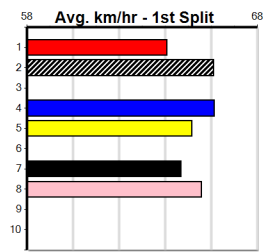

Watchdog Tips:

4

8

5

1

Bet:

Win 4

ZODIAC BALE (NSW)[4] **Can settle on the speed, include in your exotics.** **\$12.00**