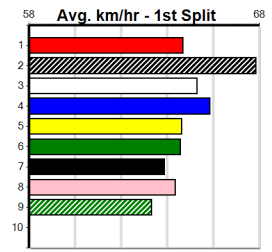

GRV VICBRED SERIES HT2

6

8:28PM

(VIC time)

Distance: 525m, Race Type: Grade 5 Heat, Total Prizemoney: $3,340
1st: $2,230, 2nd: $690, 3rd: $345, 4th: $75

DAINTREE DAZZLER (1) can really put the paw to the floor through the middles stages of this race and looks hard to beat off his preferred draw. WHODAT SHANLYN (7) relies on luck but his win here on Saturday was off the charts.

Watchdog Tips: **1** **7** **8** **5** **Bet:** **Box Quinella 1,7 ($10 for 1000%)**

1

DAINTREE DAZZLER [5] **Can explode soon after box rise, hard to beat.** **$2.50**

F Dog Oct-21 **Sire: BERNARDO Dam: CHUNK OF LOVE** **Trainer: Ben Joske (Yinnar South)**

Owner(s): LUCKY ELEVEN (SYN), K Joske, G Joske

Winning Distances: < 300m (0) 300 - 399m (2) 400 - 499m (5) 500 - 599m (3) 600 - 699m (0) > 700m (0)

Winning Weights: 34.0(1) 34.3(1) 34.4(2) 35.1(2) 35.2(2) 35.3(1) 35.5(1)

Box	1st	2nd	3rd	4th	5th	6th	7th	8th
1	2							
2	2							
3	1	2	1	1	1	2		1
4	1	4	1			1		1
5	1	1	1	2	1			
6	1				2			
7	1	2		1	1			
8	1	1	1	1				

Prize Best Starts Trk/Dts APM $43930.00 29.92(3)-11/5/24 40-10-10-4 5-1-0-2 22434

Last 3 wins NOT included above

1st (2) 35.2 350 TRA R12 27-Dec-23 19.68 19.68 4.75L JOLENE BALE (20.01) M/33 . . . . . 6.73 $1.80 5
1st (6) 35.1 460 WGL R6 02-Jan-24 25.69 25.27 2.00L AEROPLANE MODE (25.82) M/332 . . . . . SW . 6.64 $3.30 5H
1st (8) 34.3 515 SAN R3 22-Feb-24 29.48 29.48 5.50L ROCK ME ROCCO (29.86) M/4211 . . . . . SW . 5.12 $3.70 5

2

PATCH YOU LATER [5] **Capable but meets some fast types here, tested.** **$31.00**

WBE Dog Sep-21 **Sire: FERNANDO BALE Dam: MACEY BLUE** **Trainer: Paul Bartolo (Little River)**

Owner(s): C Hughes

Winning Distances: < 300m (0) 300 - 399m (0) 400 - 499m (1) 500 - 599m (5) 600 - 699m (0) > 700m (0)

Winning Weights: 30.1(1) 30.3(1) 30.4(1) 30.6(1) 31.1(1) 31.4(1)

Box	1st	2nd	3rd	4th	5th	6th	7th	8th
1								1
2	2	2		1	1	1	1	
3	1					1		
4	1	1			1			
5								1
6	1							
7	1		1		1			1
8				1				

Prize Best Starts Trk/Dts APM $22430.00 30.30(3)-9/3/24 21-6-3-1 5-2-1-0 10854

Last 3 wins NOT included above

1st (2) 31.4 525 MEP R1 21-Jun-23 30.57 30.14 1.25L STOMPING (30.65) Q/1111 . . . . . 5.05 $14.40 M
1st (2) 31.1 545 BAL R7 15-Jul-23 31.44 31.44 0.50L BUSTER HARLEY (31.47) Q/1113 . . . . . 6.65 $1.90 X67
1st (7) 30.6 400 GEL R10 04-Dec-23 22.55 22.52 4.25L CO PILOT (22.84) M/21 . . . . . SW . 8.48 $2.80 6G

3

SURPRISING [5] **Handy race record but tough ask in this company.** **$41.00**

BK Bitch Nov-19 **Sire: WORM BURNER Dam: RAPANUI SURPRISE** **Trainer: Kelvin Iles (Longwarry)**

Owner(s): C Brown

Winning Distances: < 300m (0) 300 - 399m (0) 400 - 499m (2) 500 - 599m (7) 600 - 699m (1) > 700m (0)

Winning Weights: 27.6(1) 28.0(1) 28.7(1) 28.8(1) 29.0(3) 29.2(1) 29.7(1) 29.9(1)

Box	1st	2nd	3rd	4th	5th	6th	7th	8th
1	3	2	1	2				
2	2	1		2	1			1
3			2	2	3	1		
4	2	3	3	1	4			
5	1				1	1		
6			1	2	1	2	1	
7	1		1		2	1	1	1
8	1		1	1	1			2

Prize Best Starts Trk/Dts APM $46876.88 FSTD 59-10-3-9 0-0-0-0 6975

Last 3 wins NOT included above

1st (2) 29.0 595 SAP R5 09-Apr-23 34.50 34.25 3.00L DOTTY'S GIFT (34.70) M/3111 . . . . . SW . 9.33 $6.70 RWH
1st (2) 28.8 595 SAN R4 20-Apr-23 34.37 33.64 1.25L SERENA BALE (34.44) M/3322 . . . . . 9.31 $3.40 5
1st (8) 28.7 600 MEA R5 13-May-23 34.59 34.36 2.50L AILEE BALE (34.75) M/2222 . . . . . SW . 9.20 $25.30 5H