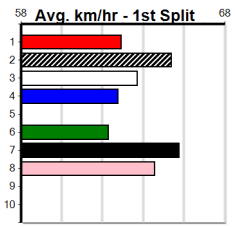

SPORTSBET HT3

Distance: 525m, Race Type: Mixed 6/7 Heat, Total Prizemoney: $3,340
1st: $2,230, 2nd: $690, 3rd: $345, 4th: $75

9

9:44PM

(VIC time)

Keen on SHAYNA BALE (2) here who can either lead or sit on HOVLAND (8) early and prove too strong in the run home. CABAO NICKEL (6) might have something to say about that based on her fast all the way Geelong win last week.

Watchdog Tips:

2

8

6

1

Bet:

Win 2

Form Box Weight Dist Track Date Time BON Margin 1st/2nd (Time) PIR Checked Comment W/R Split 1 S/P Grade

1 TWENTY DEEP [7] *Comes into calculations off this draw.* **$12.00**

DKBD D Nov-21 FERNANDO BALE ROTHWELL GAL

Trainer: Matthew Nash (Little River)

5th (6)	31.8	460	GEL	R10	02-Apr-24	26.72	26.22	7.50LSHE'S HARD WORK (26.22)	M/875	.	.	.	7.11	$16.10	X67
F (4)	31.5	400	GEL	R4	09-Apr-24	0.00	22.46	.BERN'S BANJO (22.79)	Q/48	.	.	V5	8.61	$20.00	X67H
2nd (5)	31.4	500	BEN	R7	17-Apr-24	28.51	28.28	0.10LCRUSOE RICO (28.51)	M/322	.	.	.	6.62	$12.80	X67
6th (8)	31.6	595	SAP	R2	21-Apr-24	35.26	34.02	18.00LELLA'S BABE (34.02)	Q/3455	.	.	.	9.42	$33.10	RW

Owner(s): M Nash

Winning Boxes

1	2	3	4	5	6	7	8
1							
Prize							
Best							
Starts							
Trk/Dst							
APM							

2 SHAYNA BALE (NSW)[6] *Can lead or come off the speed to win this.* **$2.90**

WBE B Feb-22 DROOPYS SYDNEY WINNIE ALLEN

Trainer: Thomas Dailly (Anakie)

7th (6)	27.4	525	MEA	R3	13-Apr-24	31.62	29.78	22.00LMICHALIS (30.09)	M/5777	.	.	.	5.27	$10.90	6G
4th (2)	27.8	450	BAL	R9	17-Apr-24	26.00	25.13	3.25LZIPPING KENDRICK (25.77)	M/654	.	.	.	6.73	$2.70	X67
2nd (1)	28.0	525	MEA	R9	20-Apr-24	30.30	29.87	1.5LUNREAL MISS (30.22)	Q/4322	.	.	.	5.21	$3.10	6G
4th (3)	27.8	525	MEA	R2	27-Apr-24	30.40	29.69	4.75LVIDEO REFEREE (30.07)	Q/1444	.	.	.	5.12	$4.30	X67

Owner(s): B Wheeler

Winning Boxes

1	2	3	4	5	6	7	8
				1	1		
Prize							
Best							
Starts							
Trk/Dst							
APM							

3 RUXTON FLAME [7] *Capable of running a cheeky race at odds.* **$12.00**

WBK D Jul-22 FERNANDO BALE SILKEN

Trainer: Jeffrey Britton (Anakie)

1st (5)	29.5	460	GEL	R4	02-Apr-24	26.38	26.22	0.75LASTON TIGRIS (26.42)	Q/123	.	.	.	6.71	$8.90	M
3rd (8)	29.1	525	MEA	R1	13-Apr-24	30.60	29.78	5.50LRUSSIAN RACCOON (30.24)	M/2222	.	.	.	5.21	$28.80	7
4th (3)	29.1	525	MEA	R2	20-Apr-24	30.66	29.87	8.00LTAKUMI BALE (30.13)	M/2244	.	.	.	5.19	$12.20	7
3rd (4)	28.9	525	MEP	R3	24-Apr-24	30.58	29.79	8.50LRECYCLED (30.02)	M/4733	.	.	.	5.22	$19.70	7

Owner(s): S O'hehir

Winning Boxes

1	2	3	4	5	6	7	8
				1			
Prize							
Best							
Starts							
Trk/Dst							
APM							

4 RAPIDFIRE JAYDA [6] *Box 1 aided in solid win last time, harder here.* **$14.00**

BK B Apr-22 FABREGAS WYNBURN LUCIFER

Trainer: Brett Hare (Greendale)

8th (4)	30.5	410	HOR	R10	02-Apr-24	24.62	23.24	19.00LSHE'S RELOADED (23.36)	M/88	.	.	.	10.88	$10.20	7
4th (1)	30.0	400	GEL	R11	09-Apr-24	23.06	22.46	6.00LSHAKA GOES BANG (22.64)	M/55	.	.	.	8.83	$5.60	X67H
3rd (1)	29.8	410	HOR	R2	19-Apr-24	24.21	23.40	7.50LSPAGHETTI ARMS (23.69)	M/64	.	.	.	11.19	$1.80	7
1st (1)	29.7	425	BEN	R4	24-Apr-24	24.25	24.06	4.00LYOLONDA (24.52)	M/321	.	.	.	6.75	$3.00	T3-RW

Owner(s): Just for us (SYN), B Hare, C Allen

Winning Boxes

1	2	3	4	5	6	7	8
1							1
Prize							
Best							
Starts							
Trk/Dst							
APM							

5 *** VACANT BOX ***

Trainer:
 Owner(s):

Winning Boxes

1	2	3	4	5	6	7	8
Prize							
Best							
Starts							
Trk/Dst							
APM