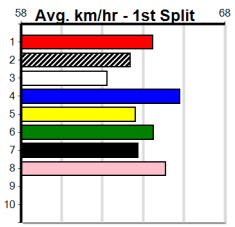

TOTAL CONTAINER SOLUTIONS

Distance: 525m, Race Type: Grade 5, Total Prizemoney: $3,340
1st: $2,230, 2nd: $690, 3rd: $345, 4th: $75

5

8:18PM

(VIC time)

ZIPPING KENDRICK (5) will find this much easier than last start and with an ounce of luck in running he will be hard to beat. DEMON KYSAIAH (4) continues to improve and should challenge for the early lead with DARK LIGHTNING (8).

Watchdog Tips: **5** **4** **8** **1** **Bet:** **Box Trifecta 1,4,5,8 ($10 for 41.67%)**