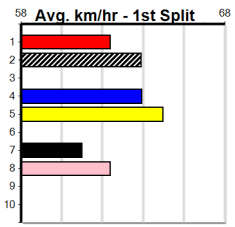

SPORTSBET HT2

Distance: 525m, Race Type: Mixed 6/7 Heat, Total Prizemoney: \$3,340
1st: \$2,230, 2nd: \$690, 3rd: \$345, 4th: \$75

4

7:58PM

(VIC time)

With the dog in box 2 wanting to move out soon after box rise this could cause some problems for some fancied runners in boxes 4 and 5 which could allow YAMANU BALE (8) a fast 29.92 winner here last week to get the early breaks.