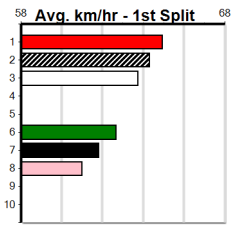

2

7:18PM

(VIC time)

DUPLICITOUS (3) has been racing in stronger maidens and if she is able to cross the speedy BOB DEEDS (1) early she will prove hard to catch. BLUE SUE (4) is a member of a litter that shows promise and betting will be her best guide.

Watchdog Tips:

3

1

4

2

Bet:

Win 3