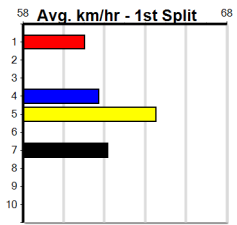

MEADOWS CONFERENCE & EVENTS

Distance: 525m, Race Type: Maiden, Total Prizemoney: $2,860
1st: $1,900, 2nd: $590, 3rd: $295, 4th: $75

1
6:54PM
(VIC time)

LANFRANCO (1) is still learning how to race but has shown he has a big motor when out in the clear so the small field enhances his chances. REBEL THINKER (1) is a member of a litter that shows talent and early betting will be the best guide.

Watchdog Tips: **1** **2** **4** **5** **Bet:** **Win 1**