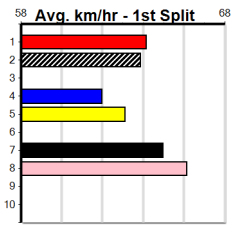

11

10:23PM

(VIC time)

With boxes 5 and 7 expected to carve across to the inside rail soon after box rise this could allow the more than capable APPLICANT (8) to skip away to a healthy lead. QUICK BISCUIT (1) is drawn to settle closer than usual.

Watchdog Tips:

8

1

4

5

Bet:

Win 8

Form Box Weight Dist Track Date Time BON Margin 1st/2nd (Time) PIR Checked Comment W/R Split 1 S/P Grade

1 QUICK BISCUIT [5] *Drawn to settle closer than usual, major player.* **$4.00**

F D Feb-22 FERNANDO BALE MY DEWANA PENNY

Trainer: Shaun Hughes (Taylors Lakes)

4th (7)	31.4	425	BEN	R12	26-Mar-24	24.26	23.91	1.25L	TOMIDA (24.18)	M/244	.	.	.	6.58	$1.80	5H
4th (5)	30.6	525	MEP	R7	10-Apr-24	30.94	29.82	9.00L	KIMIKO (30.33)	M/6877	.	.	.	5.28	$18.60	5
3rd (2)	30.6	525	MEP	R7	17-Apr-24	30.85	29.95	12.00L	SPIRITED AVENGER (30.05)	S/6753	.	.	.	5.26	$4.10	5
6th (8)	30.4	525	MEP	R7	24-Apr-24	30.83	29.79	7.50L	NIKITA BALE (30.31)	M/6867	.	.	.	5.29	$12.40	5H

Owner(s): S Hughes

Winning Boxes

1	2	3	4	5	6	7	8
1	1			1			
Prize	$4,910.00						
Best	NBT						
Starts	20-3-3-2						
Trk/Dst	5-0-0-1						
APM	$2794						

2 GEOFF'S STORIES [5] *One paced, will need luck, place preferred.* **$7.50**

BK D Feb-21 FERNANDO BALE DEFINITELY TWO

Trainer: Jodi Thorpe (Arthurs Creek)

5th (2)	28.5	600	MEP	R6	27-Mar-24	35.12	34.51	9.00L	VOSS ALI (34.51)	M/5234	.	.	.	9.16	$32.30	X45
4th (3)	28.3	525	MEP	R12	03-Apr-24	30.66	29.91	4.00L	HURRICANE MIST (30.39)	M/4664	.	.	.	5.27	$5.50	T3-5
6th (4)	28.3	545	BAL	R8	08-Apr-24	31.74	31.18	8.50L	HANNY DARRISON (31.18)	M/6565	.	.	.	7.12	$3.60	T3-5
2nd (6)	28.4	500	BEN	R8	24-Apr-24	28.66	28.24	1.5L	FORGIVE ME (28.56)	M/433	.	.	.	6.79	$7.50	T3-5

Owner(s): M Ebeyer

Winning Boxes

1	2	3	4	5	6	7	8
2	1		1				
Prize	$15,000.00						
Best	30.60						
Starts	56-4-10-11						
Trk/Dst	9-1-2-2						
APM	$4302						

3 *** VACANT BOX ***

Trainer:
Owner(s):

4 JASPRIZZA BALE (NSW)[5] *Better than past few runs, likely improver.* **$7.00**

BD D Jan-21 FERAL FRANKY WINNIE ALLEN

Trainer: Tammy Kennedy - harris (Devon Meadows)

7th (2)	32.2	435	SLE	R10	07-Apr-24	25.77	24.50	19.00L	DR. BENEDICT (24.50)	M/777	.	V0	.	5.72	$22.40	5
7th (2)	31.8	450	WBL	R6	11-Apr-24	26.15	25.08	13.00L	SPRING BART (25.30)	M/656	.	.	.	6.96	$47.00	5
6th (8)	31.2	450	TRA	R5	19-Apr-24	25.76	24.71	7.00L	NOT BAD YOURSELF (25.29)	M/555	.	.	.	6.82	$37.80	5
6th (8)	31.9	460	WGL	R8	25-Apr-24	26.71	26.05	7.00L	MIGHTY HERCULES (26.24)	M/677	.	.	.	6.82	$23.60	5

Owner(s): T Kennedy - harris

Winning Boxes

1	2	3	4	5	6	7	8
2			1	1	2		2
Prize	$26,045.00						
Best	30.37						
Starts	72-8-9-13						
Trk/Dst	16-2-1-4						
APM	$8619						

5 OREGON CALDWELL [5] *Desperate for the rail, class edge, threat.* **$3.00**

WBD D Feb-22 NEED MY MONEYNOW LA LA OREGON

Trainer: Thomas Dailly (Anakie)

2nd (8)	29.3	525	MEP	R12	10-Apr-24	30.62	29.82	0.025L	APPLICANT (30.61)	M/3322	.	.	.	5.27	$2.00	T3-5
7th (8)	29.1	450	BAL	R10	17-Apr-24	26.17	25.13	9.00L	ZIPPING MOFFAT (25.57)	Q/765	.	.	.	6.77	$9.40	5
5th (3)	29.3	525	MEA	R12	20-Apr-24	30.57	29.87	4.00L	LASTON HORNET (30.31)	M/8655	.	.	.	5.31	$2.90	5
7th (4)	29.1	525	MEA	R6	27-Apr-24	30.58	29.69	9.50L	SWINDLED (29.93)	M/6777	.	.	.	5.22	$18.20	5H

Owner(s): DAILLY GREYHOUND FARMS (SYN), G Dailly, T Dailly

Winning Boxes

1	2	3	4	5	6	7	8
1	1			1			
Prize	$33,015.00						
Best	29.96						
Starts	35-4-4-6						
Trk/Dst	19-3-4-3						
APM	$11446						

6 *** VACANT BOX ***

Trainer:
Owner(s):