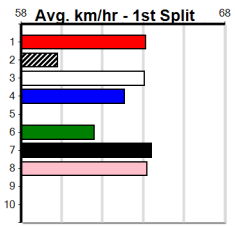

Distance: 525m, Race Type: Mixed 6/7 Heat, Total Prizemoney: $3,340
1st: $2,230, 2nd: $690, 3rd: $345, 4th: $75

10

10:04PM

(VIC time)

WILLOW BALE (6) turned in an eye catcher here last week and can dial up the pressure mid-race.
SCREECHING (7) is back to his best form and with luck into the first bend should be in the placings.
BRONELLY STRIKER (1) is drawn to improve.

Watchdog Tips: **6** **7** **1** **8** Bet: **Box Trifecta 1,6,7,8 ($10 for 41.67%)**