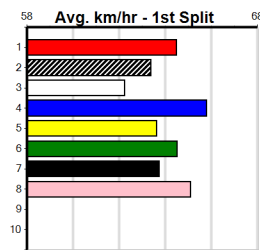

TOTAL CONTAINER SOLUTIONS

Distance: 525m, Race Type: Grade 5, Total Prizemoney: $3,340
1st: $2,230, 2nd: $690, 3rd: $345, 4th: $75

ZIPPING KENDRICK (5) will find this much easier than last start and with an ounce of luck in running he will be hard to beat. DEMON KYSAIAH (4) continues to improve and should challenge for the early lead with DARK LIGHTNING (8).

Watchdog Tips: 5 4 8 1 **Bet:** Box Trifecta 1,4,5,8 ($10 for 41.67%)

1

CASH NOW (NSW)[5] Placed behind a handy one 2 runs back here, place. **$13.00**

BE Dog Dec-20 Sire: EL GRAND SENOR Dam: SPARE CASH Trainer: Maria Barber (Hoddles Creek)

Owner(s): J AND J (SYN), M Barber, P Jones

Winning Distances: < 300m (0) 300 - 399m (3) 400 - 499m (4) 500 - 599m (0) 600 - 699m (0) > 700m (0)

Winning Weights: 36.0(1) 36.3(4) 36.5(1) 37.1(1)

Box	1st	2nd	3rd	4th	5th	6th	7th	8th
1	1	3	1	1	1	1	1	1
2	1	1	1	1	1	2	1	1
3	1	1	1	1			1	1
4				1	2	3	1	
5	2			4	4	4	1	1
6	1	1	1	1	1	1	1	1
7		2	1	1	2	1		
8	1			2	2	3	2	2

5th (2) 36.5 395 TRA R5 06-Mar-24 23.17 22.15 11.00 GRETLE'S GIRL (22.45) S/775 . . . . . 3.91 $4.00 T3-5
7th (4) 36.9 350 HVL R5 10-Mar-24 19.90 18.92 8.00L ASTON SERGIO (19.36) M/8 . . . . . 7.08 $28.70 5
4th (8) 37.0 525 MEP R7 13-Mar-24 30.78 30.03 11.00 PHELAN TUBMAN (30.03) M/6654 . . . . . 5.32 $64.90 5
6th (4) 37.1 525 MEP R7 27-Mar-24 30.57 29.96 3.75L DR. FALKOR (30.32) S/6666 . . . . . 5.31 $60.70 5H
5th (8) 37.1 600 MEP R6 03-Apr-24 35.44 34.77 10.00 LET FLY (34.77) M/6666 . . . . . 9.35 $62.50 5
3rd (2) 36.8 600 MEA R10 13-Apr-24 35.59 34.18 11.00 ZIPPING OSTI (34.84) M/5453 . . . . . 9.39 $88.00 5
2nd (3) 36.6 525 MEP R7 17-Apr-24 30.28 29.95 3.5L SPIRITED AVENGER (30.05) M/2222 . . . . . 5.17 $39.00 5
7th (1) 36.4 525 MEP R6 24-Apr-24 30.87 29.79 12.00 GOLD SCOTCH (30.05) M/4688 . . . . . 5.26 $33.80 5H

Last 3 wins NOT included above

1st (8) 36.3 450 TRA R8 14-Aug-23 25.29 25.29 0.50L MY JUANITA (25.31) S/311 . . . . . 6.80 $2.60 5
1st (6) 36.3 450 TRA R8 29-Sep-23 25.32 25.32 2.50L PIERRE BALE (25.48) M/621 . . . . . 6.81 $24.70 X45
1st (5) 37.1 460 WGL R6 11-Jan-24 26.27 26.27 2.00L DUNDEE FIDGET (26.41) M/222 . . . . . 6.66 $4.30 5