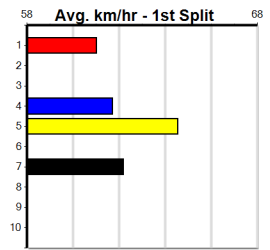

MEADOWS CONFERENCE & EVENTS

1
6:54PM

(VIC time)

Distance: 525m, Race Type: Maiden, Total Prizemoney: $2,860
1st: $1,900, 2nd: $590, 3rd: $295, 4th: $75

LANFRANCO (1) is still learning how to race but has shown he has a big motor when out in the clear so the small field enhances his chances. REBEL THINKER (1) is a member of a litter that shows talent and early betting will be the best guide.

Watchdog Tips: **1** **2** **4** **5** **Bet:** **Win 1**

Form Box	Wgt	Dist	Track	Date	Time	BON	Margin	1st/2nd (Time)	PIR	Checked	Comment	W/R	Split 1	S/P	Grade	
1	LANFRANCO [M] $2.50															
	Still learning but has a motor when in the clear.															
	Trainer: Brooke Ennis (Lara)															
	BK Dog May-22 Sire: FERAL FRANKY Dam: MIAMI FERNANDO															
	Owner(s): M Sheahan															
	Winning Distances: < 300m (0) 300 - 399m (0) 400 - 499m (0) 500 - 599m (0) 600 - 699m (0) > 700m (0)															
	Winning Weights:															
	6th (4)	31.3	525	MEP	R3	07-Feb-24	31.07	30.10	14.00	EXCAVATION (30.10)	M/7776			5.47	$2.30	MH
	4th (6)	31.3	525	MEA	R1	17-Feb-24	30.89	29.53	11.00	EXCAVATION (30.17)	S/7765			5.36	$7.40	MSF
	6th (8)	30.9	525	MEA	R2	24-Feb-24	30.66	29.71	11.00	WARM COCKLES (29.94)	S/8888			5.40	$13.90	MF
5th (2)	31.0	595	SAP	R2	24-Mar-24	35.69	34.31	15.00	PAYBACK (34.65)	M/5555			10.14	$1.70	M	
3rd (4)	30.9	460	GEL	R2	19-Apr-24	26.24	25.58	1.00L	CABAO OPAL (26.18)	M/344			6.77	$5.00	MH	
7th (1)	31.3	460	GEL	R3	26-Apr-24	26.27	25.57	8.00L	SICK AND TIRED (25.72)	M/688			6.78	$16.50	MF	
Last 3 wins NOT included above																
<table border="1" style="width:100%"> <tr><td>Prize</td><td colspan="4"></td><td>$410.00</td></tr> <tr><td>Best</td><td colspan="4"></td><td>NBT</td></tr> <tr><td>Starts</td><td colspan="4"></td><td>6-0-0-1</td></tr> <tr><td>Trk/Dts</td><td colspan="4"></td><td>3-0-0-0</td></tr> <tr><td>APM</td><td colspan="4"></td><td>350</td></tr> </table>																
2	REBEL THINKER [M] $3.50															
	Litter brother to the powerful Skinny Juan.															
	Trainer: Darren Fisher (Lara)															
	BK Dog Jul-22 Sire: MY BRO FABIO Dam: BIG SKINNY															
	Owner(s): L Edgerton															
	Winning Distances: < 300m (0) 300 - 399m (0) 400 - 499m (0) 500 - 599m (0) 600 - 699m (0) > 700m (0)															
	Winning Weights:															
	Last 3 wins NOT included above															
	<table border="1" style="width:100%"> <tr><td>Prize</td><td colspan="4"></td><td>$0</td></tr> <tr><td>Best</td><td colspan="4"></td><td>FSH</td></tr> <tr><td>Starts</td><td colspan="4"></td><td>0-0-0-0</td></tr> <tr><td>Trk/Dts</td><td colspan="4"></td><td>0-0-0-0</td></tr> <tr><td>APM</td><td colspan="4"></td><td>0</td></tr> </table>															
	3	*** VACANT BOX ***														
Sire: Dam:																
Owner(s):																
Winning Distances: < 300m (0) 300 - 399m (0) 400 - 499m (0) 500 - 599m (0) 600 - 699m (0) > 700m (0)																
Winning Weights:																
Last 3 wins NOT included above																
<table border="1" style="width:100%"> <tr><td>Prize</td><td colspan="4"></td><td>$0</td></tr> <tr><td>Best</td><td colspan="4"></td><td>FSH</td></tr> <tr><td>Starts</td><td colspan="4"></td><td>0-0-0-0</td></tr> <tr><td>Trk/Dts</td><td colspan="4"></td><td>0-0-0-0</td></tr> <tr><td>APM</td><td colspan="4"></td><td>0</td></tr> </table>																
4		RUXTON GIRL [M] $5.00														
		Showed good early burn 2 runs back, threat.														
		Trainer: Jeffrey Britton (Anakie)														
	BK Bitch Jul-22 Sire: FERNANDO BALE Dam: SILKEN															
	Owner(s): S O'hehir															
	Winning Distances: < 300m (0) 300 - 399m (0) 400 - 499m (0) 500 - 599m (0) 600 - 699m (0) > 700m (0)															
	Winning Weights:															
	3rd (1)	25.3	400	GEL	R4	25-Mar-24	23.10	22.68	4.25L	DARK LIGHTNING (22.81)	M/44			8.75	$3.70	M
	6th (1)	25.1	400	GEL	R1	02-Apr-24	23.67	22.50	14.00	BERN'S BANJO (22.72)	M/77		SW	9.17	$2.20	M
	2nd (1)	25.1	460	GEL	R2	19-Apr-24	26.21	25.58	0.50L	CABAO OPAL (26.18)	M/111			6.72	$7.20	MH
5th (7)	25.1	460	GEL	R3	26-Apr-24	26.15	25.57	6.50L	SICK AND TIRED (25.72)	M/445			6.71	$43.80	MF	
Last 3 wins NOT included above