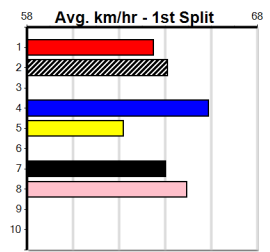

3

7:38PM

(VIC time)

Distance: 525m, Race Type: Mixed 6/7 Heat, Total Prizemoney: $3,340
1st: $2,230, 2nd: $690, 3rd: $345, 4th: $75

CABAO LAPIS (1) is armed with a powerful finish and his chances are enhanced by the reduced line-up. KEONI (8) makes his track debut and is expected to lead. UPON BALE (4) can settle on the speed and looks a solid each way chance.

Watchdog Tips: 1 8 4 7 **Bet:** Trifecta 1,8/1,4,8/1,4,7,8 ($10 - 125%)

1

CABAO LAPIS [6] **$2.80**

Boasts a powerful finish, hard to hold out.

BK Dog Jun-22 Sire: BEAST UNLEASHED Dam: CABAO
Owner(s): DAILLY GREYHOUND FARMS (SYN), G Dailly, T Dailly
Winning Distances: < 300m (0) 300 - 399m (0) 400 - 499m (1) 500 - 599m (1) 600 - 699m (0) > 700m (0)
Winning Weights: 34.6(1) 35.3(1)

Pos	Heat	Dist	Track	Date	Time	BON	Margin	1st/2nd (Time)	PIR	Checked	Comment	WR	Split 1	S/P	Grade
2nd	(8)	34.8	525	MEA	R1	09-Mar-24	30.29	29.67	2.25L	REV NEVILLE (30.14)	S/7654	.	.	5.33	$11.50 X67
1st	(3)	34.6	525	MEA	R1	16-Mar-24	30.41	29.65	0.25L	HADWIN BALE (30.42)	S/7644	.	SW	5.24	$4.00 7
6th	(7)	34.7	515	SAN	R2	28-Mar-24	30.14	29.45	8.00L	DUCKWORTH (29.59)	S/7865	.	.	5.30	$13.30 X67
5th	(3)	34.9	515	SAN	R2	04-Apr-24	29.98	29.15	3.75L	DOCHERTY (29.72)	M/7666	.	.	5.34	$5.70 RW
8th	(8)	35.2	525	MEA	R3	13-Apr-24	31.84	29.78	25.00	MICALIS (30.09)	S/7888	.	.	5.33	$13.00 6G
2nd	(3)	35.7	525	MEA	R4	20-Apr-24	30.17	29.87	0.75L	CABAO JASPER (30.12)	S/7222	.	.	5.26	$21.10 6G
3rd	(7)	35.4	450	BAL	R9	24-Apr-24	25.47	25.24	3.00L	LEONI BALE (25.28)	S/855	.	.	6.86	$7.70 X67
4th	(7)	35.1	525	MEA	R3	27-Apr-24	30.36	29.69	5.00L	SHARP THIEF (30.03)	M/4555	.	.	5.18	$10.10 6G

Last 3 wins NOT included above

Pos	Heat	Dist	Track	Date	Time	BON	Margin	1st/2nd (Time)	PIR	Checked	Comment	WR	Split 1	S/P	Grade
1st	(1)	35.3	460	GEL	R4	12-Feb-24	26.00	25.79	0.50L	TAKUMI BALE (26.02)	S/433	.	SW	6.82	$7.00 M

Box History								
Bx	1st	2nd	3rd	4th	5th	6th	7th	8th
1	1							
2		1						
3	1	1			1	2		
4								
5								
6								
7			1	1	1	1		
8		2		1	1	1		1

Prize Best Starts Trk/Dts APM	
$13625.00	30.41(3)-16/3/24
	16-2-4-1
	9-1-4-0
	10327

2

WISE MOVE [7] **$7.00**

New here, rising in class and distance, place .

WBK Dog Jul-22 Sire: FERNANDO BALE Dam: SILKEN
Owner(s): Brona Lane Racing (SYN), J Wright, P Schutz, W Peake, V Dewson, G Taylor, D Wright, G Nottle,
Winning Distances: < 300m (0) 300 - 399m (0) 400 - 499m (1) 500 - 599m (0) 600 - 699m (0) > 700m (0)
Winning Weights: 31.2(1)

Pos	Heat	Dist	Track	Date	Time	BON	Margin	1st/2nd (Time)	PIR	Checked	Comment	WR	Split 1	S/P	Grade
4th	(3)	31.2	425	BEN	R4	24-Mar-24	24.73	23.42	9.00L	THIRTY SECONDS (24.10)	M/544	.	.	6.88	$7.30 MH
1st	(3)	31.2	400	GEL	R2	02-Apr-24	23.09	22.50	0.10L	DUPPLICITOUS (23.10)	M/21	.	.	8.61	$3.30 M
2nd	(4)	31.1	400	GEL	R10	09-Apr-24	22.87	22.46	1.5L	PERFECT TONIGHT (22.78)	M/33	.	.	8.62	$3.00 X67H
5th	(7)	31.0	390	WBL	R2	25-Apr-24	22.68	22.14	6.50L	VARSITY BALE (22.24)	S/67	.	.	8.86	$4.50 X67

Last 3 wins NOT included above

Box History								
Bx	1st	2nd	3rd	4th	5th	6th	7th	8th
1								
2								
3	1			1				
4		1						
5								
6								
7					1			
8								

Prize Best Starts Trk/Dts APM	
$1395.00	FSH
	4-1-1-0
	0-0-0-0
	1380

3

*** VACANT BOX ***

Sire: Dam:
Owner(s):
Winning Distances: < 300m (0) 300 - 399m (0) 400 - 499m (0) 500 - 599m (0) 600 - 699m (0) > 700m (0)
Winning Weights:

Trainer:

Box History