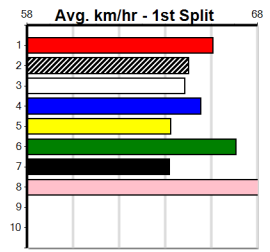

HOUDINI BOY @ STUD

Distance: 525m, Race Type: Grade 5, Total Prizemoney: $3,340
1st: $2,230, 2nd: $690, 3rd: $345, 4th: $75

TATTOOED (8) has been racing in much stronger company and looks suited to a race of this nature.
BAY TUDOR (2) should get a economical run along the inside rail and could be one to include for any SRM players for top 4 at nice odds.

Watchdog Tips: 8 2 5 4 Bet: Trifecta 8/2,4/2,4,5 ($10 - 250%)

Form Box Wgt Dist Track Date Time BON Margin 1st/2nd (Time) PIR Checked Comment W/R Split 1 S/P Grade

LEKTRA TINSEL [5] Versatile type, should get room early, keep safe. $8.50
Owner(s): P Lenehan
Sire: DYNA CHANCER Dam: UPTOWN FUNK
Trainer: Philip Lenehan (Toolong)

Box History table for Lektra Tinsel and Prize Best information.

BAY TUDOR [5] Excels off inside draws, each way value. $12.00
Owner(s): R Mccullagh
Sire: ORSON ALLEN Dam: SUMMER SKYE
Trainer: Ronald Mccullagh (Lara)

Box History table for Bay Tudor and Prize Best information.

GREYSYND SHOCK [5] Been a great dog for a while but is slowing down. $34.00
Owner(s): Greysynd Racing (SYN), W Owen, J Chilcott, A Long
Sire: BEWILDERING Dam: GREYSYND EMMA
Trainer: Michael Chilcott (Heathcote)

Box History table for Greysynd Shock and Prize Best information.

WHITE CREST [5] Better than form, early speed, can surprise. $7.00
Owner(s): R Mccullagh
Sire: ORSON ALLEN Dam: SUMMER SKYE
Trainer: Ronald Mccullagh (Lara)

Box History table for White Crest and Prize Best information.

ETHANOL UNLEADED [5] Boasts a strong finish, must for the exotics. $7.50
Owner(s): P Furci
Sire: DROOPYS SYDNEY Dam: MY ETHANOL
Trainer: Patrick Furci (Maribyrnong)

Box History table for Ethanol Unleaded and Prize Best information.

1

2

3

4

5