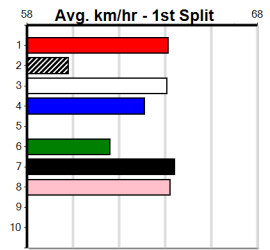

10

10:04PM

(VIC time)

Distance: 525m, Race Type: Mixed 6/7 Heat, Total Prizemoney: $3,340
1st: $2,230, 2nd: $690, 3rd: $345, 4th: $75

WILLOW BALE (6) turned in an eye catcher here last week and can dial up the pressure mid-race.
SCREECHING (7) is back to his best form and with luck into the first bend should be in the placings.
BRONELLY STRIKER (1) is drawn to improve.

Watchdog Tips: 6 7 1 8 Bet: Box Trifecta 1,6,7,8 ($10 for 41.67%)

BRONELLY STRIKER [6] Drawn to run an improved race, each way all day. $5.50
BK Dog Mar-22 Sire: FERNANDO BALE Dam: STRIKER LIGHT Trainer: Kelly Bravo (Freshwater Creek)
Winning Distances: < 300m (0) 300 - 399m (0) 400 - 499m (1) 500 - 599m (1) 600 - 699m (0) > 700m (0)
Winning Weights: 35.4(1) 35.6(1)
3rd (5) 36.4 450 BAL R2 10-Jan-24 25.74 24.97 2.25L REV LEON (25.59) M/233 6.77 $6.20 M
1st (4) 35.6 460 GEL R4 22-Jan-24 25.90 25.90 5.50L CABAO KYANITE (26.27) Q/111 SW 6.61 $1.60 M
1st (1) 35.4 525 MEA R2 27-Jan-24 30.29 29.94 0.25L GROOVEBIRD (30.30) M/2111 VO 5.16 $4.10 7
3rd (4) 35.6 525 MEA R2 03-Feb-24 30.60 29.70 8.00L BUN STORM (30.07) M/2232 5.20 $4.10 X67
4th (4) 35.4 525 MEA R3 24-Feb-24 30.37 29.71 5.50L OREGON FAVORS (30.02) M/3333 5.21 $4.60 X67
5th (8) 35.5 515 SAN R3 29-Feb-24 30.42 29.23 12.00 PICCOLO BALE (29.64) M/4455 5.26 $3.40 6G
7th (8) 35.4 515 SAN R3 07-Mar-24 30.68 29.23 15.00 I'M A MUSTANG (29.68) M/5777 5.27 $9.50 6G
4= (6) 35.5 460 GEL R4 26-Apr-24 26.11 25.57 8.00L IDYLLIC JAMES (25.57) M/444 6.75 $6.30 X67
Last 3 wins NOT included above

TEA YEMEN [7] Find this much tougher than recent racing, tested $26.00
WBE Dog May-22 Sire: DROOPYS SYDNEY Dam: TESSA ALLEN Trainer: Thomas Dailly (Anakie)
Winning Distances: < 300m (0) 300 - 399m (0) 400 - 499m (1) 500 - 599m (0) 600 - 699m (0) > 700m (0)
Winning Weights: 33.5(1)
8th (1) 33.2 460 GEL R3 29-Dec-23 27.02 25.91 16.00 PASS MARK (25.95) M/578 6.78 $9.00 M
1st (4) 33.5 460 GEL R3 29-Jan-24 26.61 25.52 0.50L NASHVILLE BALE (26.63) M/673 SW 6.96 $27.10 M
6th (6) 33.6 460 GEL R7 05-Feb-24 26.23 25.59 6.50L BARTY CROUCH (25.78) M/766 6.86 $28.40 7
F (3) 33.5 460 GEL R5 23-Apr-24 0.00 25.73 REV QUERIDA (25.73) S/778 VO 6.85 $4.00 X67
Last 3 wins NOT included above

RAPIDFIRE LAYLA [7] Early speed but will find the going tough here. $41.00
BK Bitch Apr-22 Sire: FABREGAS Dam: WYNBURN LUCIFER Trainer: Claire Allen (Greendale)
Winning Distances: < 300m (0) 300 - 399m (1) 400 - 499m (0) 500 - 599m (0) 600 - 699m (0) > 700m (0)
Winning Weights: 30.0(1)
1st (2) 30.0 300 HVL R1 18-Feb-24 16.93 16.50 2.25L CATHY'S DREAM (17.09) M/2 3.95 $5.60 M
3rd (4) 29.7 300 HVL R11 27-Feb-24 16.87 16.59 2.00L MORE BOOST RICO (16.74) M/6 4.03 $3.00 7
3rd (4) 29.6 300 HVL R1 05-Mar-24 16.90 16.48 3.00L TROPIC MAN (16.69) M/4 4.01 $5.80 X67
6th (5) 29.8 400 GEL R3 22-Mar-24 23.27 22.53 8.00L LET'S WIN OLLIE (22.72) M/35 8.54 $20.50 X67
7th (7) 29.7 400 GEL R12 09-Apr-24 23.49 22.46 9.00L ZIPPING ARCEE (22.88) S/87 SW 9.06 $4.30 X67H
2nd (1) 29.5 450 BAL R9 14-Apr-24 26.08 25.59 0.50L GEORGE JETSON (26.05) Q/223 6.71 $17.80 X67
7th (8) 29.6 515 SAN R2 18-Apr-24 30.81 29.79 13.00 LADY WILSON (29.93) M/4666 5.27 $47.40 X67
4th (3) 29.2 525 MEP R3 24-Apr-24 30.79 29.79 11.00 RECYCLED (30.02) Q/3354 5.19 $82.10 7
Last 3 wins NOT included above