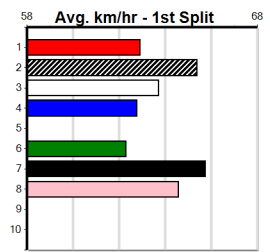

9

9:44PM

(VIC time)

Distance: 525m, Race Type: Mixed 6/7 Heat, Total Prizemoney: $3,340
1st: $2,230, 2nd: $690, 3rd: $345, 4th: $75

Keen on SHAYNA BALE (2) here who can either lead or sit on HOVLAND (8) early and prove too strong in the run home. CABAO NICKEL (6) might have something to say about that based on her fast all the way Geelong win last week.

Watchdog Tips: 2 8 6 1 Bet: Win 2

Form Box Wgt Dist Track Date Time BON Margin 1st/2nd (Time) PIR Checked Comment W/R Split 1 S/P Grade

TWENTY DEEP [7] Comes into calculations off this draw. $12.00
DKBD Dog Nov-21 Sire: FERNANDO BALE Dam: ROTHWELL GAL
Owner(s): M Nash
Winning Distances: < 300m (0) 300 - 399m (0) 400 - 499m (1) 500 - 599m (0) 600 - 699m (0) > 700m (0)
Winning Weights: 30.9(1)
8th (7) 31.4 515 SAP R5 25-Feb-24 31.01 29.46 12.00 TANNER BALE (30.21) S/7888 . . . . 5.44 $28.00 X67H
3rd (4) 31.0 450 BAL R4 04-Mar-24 25.76 25.41 4.00L STRIKE A NIGHT (25.50) M/753 . . . . 6.91 $6.30 T3-RW
7th (5) 31.4 460 GEL R5 09-Mar-24 26.91 25.89 6.50L LEGGETT BALE (26.49) M/566 . . . . 6.84 $12.10 X67
2nd (7) 31.3 460 GEL R5 12-Mar-24 26.40 26.15 3.75L ETHANOL UNLEADED (26.15) M/223 . . . . 6.76 $9.90 X67
5th (6) 31.8 460 GEL R10 02-Apr-24 26.72 26.22 7.50L SHE'S HARD WORK (26.22) M/875 . . . . 7.11 $16.10 X67
F (4) 31.5 400 GEL R4 09-Apr-24 0.00 22.46 . BERN'S BANJO (22.79) Q/48 . V5 . . 8.61 $20.00 X67H
2nd (5) 31.4 500 BEN R7 17-Apr-24 28.51 28.28 0.10L CRUSOE RICO (28.51) M/322 . . . . 6.62 $12.80 X67
6th (8) 31.6 595 SAP R2 21-Apr-24 35.26 34.02 18.00 ELLA'S BABE (34.02) Q/3455 . . . . 9.42 $33.10 RW
Last 3 wins NOT included above
1st (1) 30.9 450 BAL R2 09-Oct-23 25.79 25.60 2.50L GOLDEN SCOTCH (25.95) M/221 . . . . 6.73 $2.10 T3-M

Box History
Bx 1st 2nd 3rd 4th 5th 6th 7th 8th
1 1 . . . .
2 . . . .
3 . . . .
4 . . . .
5 . 1 . . . . . .
6 . . . .
7 . 1 2 1 . . . .
8 . 1 1 . . . . .
Prize Best $4335.00
Starts NBT
Trk/Dts 30-1-3-8
APM 6-0-0-2 1949

SHAYNA BALE (NSW)[6] Can lead or come off the speed to win this. $2.90
WBE Bitch Feb-22 Sire: DROOPYS SYDNEY Dam: WINNIE ALLEN
Owner(s): B Wheeler
Winning Distances: < 300m (0) 300 - 399m (0) 400 - 499m (0) 500 - 599m (2) 600 - 699m (0) > 700m (0)
Winning Weights: 28.1(1) 28.4(1)
5th (5) 27.6 525 MEA R9 23-Mar-24 30.72 29.64 11.00 IRISH LUCY (30.00) M/4445 . . . . 5.17 $12.30 6G
2nd (4) 27.5 450 BAL R3 27-Mar-24 25.62 24.85 3.25L URANA JASMINE (25.41) M/122 . . . . 6.66 $4.60 6G
3rd (7) 27.3 515 SAN R2 04-Apr-24 29.74 29.15 0.50L DOCHERTY (29.72) M/2222 . . . . 5.16 $8.00 RW
3rd (5) 27.5 525 MEP R10 10-Apr-24 30.51 29.82 6.50L BOMB ROBERTA (30.08) M/2222 . . . . 5.15 $1.50 6G
7th (6) 27.4 525 MEA R3 13-Apr-24 31.62 29.78 22.00 MICHALIS (30.09) M/5777 . . . . 5.27 $10.90 6G
4th (2) 27.8 450 BAL R9 17-Apr-24 26.00 25.13 3.25L ZIPPING KENDRICK (25.77) M/654 . . . . 6.73 $2.70 X67
2nd (1) 28.0 525 MEA R9 20-Apr-24 30.30 29.87 1.5L UNREAL MISS (30.22) Q/4322 . . . . 5.21 $3.10 6G
4th (3) 27.8 525 MEA R2 27-Apr-24 30.40 29.69 4.75L VIDEO REFEREE (30.07) Q/1444 . . . . 5.12 $4.30 X67
Last 3 wins NOT included above
1st (6) 28.4 525 MEP R1 24-Jan-24 30.56 29.90 3.25L JENNY BALE (30.78) M/2221 . . . . 5.27 $4.50 M
1st (5) 28.1 525 MEA R1 03-Feb-24 30.34 29.70 3.5L CABAO JASPER (30.57) M/3221 . . . . 5.20 $12.90 7

Box History
Bx 1st 2nd 3rd 4th 5th 6th 7th 8th
1 1 . . . .
2 . . . .
3 . 1 . . . . . .
4 . 1 . . . . . .
5 1 . . . .
6 1 . . . .
7 . . . .
8 . . . .
Prize Best $16260.00
Starts 30.34(5)-3/2/24
Trk/Dts 16-2-4-3
APM 8-2-1-1 11745