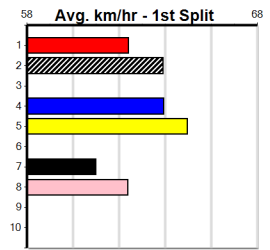

4

7:58PM

(VIC time)

Distance: 525m, Race Type: Mixed 6/7 Heat, Total Prizemoney: $3,340
1st: $2,230, 2nd: $690, 3rd: $345, 4th: $75

With the dog in box 2 wanting to move out soon after box rise this could cause some problems for some fancied runners in boxes 4 and 5 which could allow YAMANU BALE (8) a fast 29.92 winner here last week to get the early breaks.

Watchdog Tips: 8 7 1 5 Bet: Trifecta 8/1,5,7/1,5,7 ($10 - 166.67%)

RUSTY FLYER [6] Others rate better but drawn to get the gun run. $34.00
RF Dog Feb-22 Sire: ZAMBORA BROCKIE Dam: BELT UP TUBSY
Owner(s): MCAND (SYN), A Neville, M McClelland
Trainer: Mark McClelland (Lovely Banks)
Winning Distances: < 300m (0) 300 - 399m (0) 400 - 499m (2) 500 - 599m (0) 600 - 699m (0) > 700m (0)
Winning Weights: 34.9(1) 35.7(1)
8th (5) 35.4 450 SHP R7 07-Mar-24 26.29 25.53 9.00L RED SHIRAZ (25.69) M/578 6.82 $5.40 T3-7
4th (4) 35.4 460 GEL R5 12-Mar-24 26.63 26.15 7.00L ETHANOL UNLEADED (26.15) M/555 6.83 $16.00 X67
1st (8) 34.9 450 BAL R2 18-Mar-24 25.62 25.47 1.25L ORSON AS (25.70) M/533 SW 6.80 $4.90 T3-7
4th (5) 35.3 460 GEL R5 26-Mar-24 26.69 25.95 7.50L THAT'S A BOODIE (26.16) M/755 6.82 $14.10 X67
2nd (4) 35.3 460 GEL R10 02-Apr-24 26.28 26.22 1.00L SHE'S HARD WORK (26.22) M/211 6.86 $10.10 X67
6th (7) 35.4 400 GEL R4 09-Apr-24 23.35 22.46 8.50L BERN'S BANJO (22.79) M/77 8.94 $7.60 X67H
4th (7) 35.2 400 GEL R10 16-Apr-24 23.02 22.64 5.50L ZIPPING CLOONEY (22.65) S/75 8.77 $20.80 6G
5th (5) 35.2 525 MEP R4 24-Apr-24 30.74 29.79 9.00L MEPUNGA TULLY (30.12) M/4556 5.28 $31.40 RW
Last 3 wins NOT included above
1st (1) 35.7 450 WBL R3 19-Feb-24 25.95 25.66 3.75L WALKING TORA (26.20) M/221 6.77 $1.60 M

SURE OLIVER [7] Fast early, can move wide early, risky. $15.00
BE Dog Apr-22 Sire: FERNANDO BALE Dam: ORIGAMI ANGEL
Owner(s): CHAMPAGNE PTN (SYN), S Smith, A Langton
Trainer: Angela Langton (Anakie)
Winning Distances: < 300m (0) 300 - 399m (0) 400 - 499m (1) 500 - 599m (0) 600 - 699m (0) > 700m (0)
Winning Weights: 32.2(1)
6th (7) 31.7 515 SAP R3 03-Mar-24 30.28 29.28 4.75L INTREPID BALE (29.96) M/2235 5.19 $18.70 MH
3rd (7) 31.9 460 GEL R3 15-Mar-24 26.33 25.73 5.50L BLUE JAZZ (25.98) Q/444 6.69 $3.20 M
4th (8) 32.0 515 SAP R1 24-Mar-24 30.28 29.45 6.50L FLYING DINAR (29.83) M/3334 5.22 $4.70 M
2nd (6) 31.9 460 GEL R2 29-Mar-24 26.24 25.69 1.00L WREN BALE (26.18) Q/111 6.56 $5.20 M
1st (8) 32.2 460 GEL R1 05-Apr-24 26.12 25.51 0.50L DISHEVELED (26.15) M/111 6.59 $1.70 M
2nd (5) 32.1 460 GEL R2 12-Apr-24 26.38 25.93 3.25L DARK LIGHTNING (26.16) Q/222 W 6.73 $7.30 X67
3rd (6) 32.0 450 WBL R4 18-Apr-24 26.23 25.51 1.5L BUN UNDERCURRENT M/332 6.84 $7.50 X67
2nd (5) 32.1 525 MEP R3 24-Apr-24 30.51 29.79 7.50L RECYCLED (30.02) Q/1222 5.15 $33.10 7
Last 3 wins NOT included above
Prize Best $6610.00
Starts NBT
Trk/Dts 14-1-4-4
APM 3-0-2-0 5445

*** VACANT BOX ***
Sire: Dam:
Owner(s):
Trainer:
Winning Distances: < 300m (0) 300 - 399m (0) 400 - 499m (0) 500 - 599m (0) 600 - 699m (0) > 700m (0)
Winning Weights: