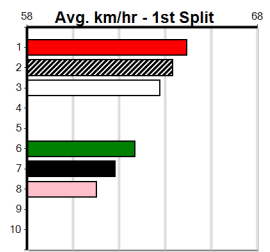

2

7:18PM

(VIC time)

Distance: 525m, Race Type: Maiden, Total Prizemoney: $2,860
1st: $1,900, 2nd: $590, 3rd: $295, 4th: $75

DUPLICITOUS (3) has been racing in stronger maidens and if she is able to cross the speedy BOB DEEDS (1) early she will prove hard to catch. BLUE SUE (4) is a member of a litter that shows promise and betting will be her best guide.

Watchdog Tips: **3** **1** **4** **2** Bet: Win 3

1

BOB DEEDS [M] **Drawn to settle on the speed, major player.** **$4.80**
BK Dog Feb-22 Sire: SENNACHIE Dam: BEAUT DEEDS
Owner(s): G Anders Trainer: Brendan Pursell (Lara)
Winning Distances: < 300m (0) 300 - 399m (0) 400 - 499m (0) 500 - 599m (0) 600 - 699m (0) > 700m (0)
Winning Weights:
3rd (7) 31.3 305 MTG R2 28-Jan-24 18.25 17.93 4.50L IT'S SHARNA (17.93) 6.03 $9.00 M
3rd (2) 31.2 410 HOR R2 09-Feb-24 23.69 23.22 3.75L WEBLEC WHISPER (23.44) M/44 10.65 $7.10 M
3rd (3) 31.1 450 WBL R2 22-Feb-24 26.07 25.25 5.50L LEGGETT BALE (25.69) M/333 6.83 $28.30 MH
4th (6) 31.0 450 WBL R2 29-Feb-24 25.90 25.20 10.00 DASH OF WHISKY (25.20) M/345 6.81 $4.30 MF
2nd (6) 31.2 525 MEP R2 27-Mar-24 30.95 29.96 3.25L CLASSIC GREY (30.72) M/1222 5.25 $12.90 M
4th (7) 31.3 525 MEP R1 10-Apr-24 30.94 29.82 7.00L HIBIKI BLUE (30.47) M/3756 5.28 $12.40 MH
3rd (3) 31.6 525 MEP R1 24-Apr-24 30.65 29.79 7.00L GOLIATH (30.19) Q/2333 5.22 $5.10 M
Last 3 wins NOT included above

Bx	1st	2nd	3rd	4th	5th	6th	7th	8th
1								
2		1						
3			2					
4								
5								
6		1		1				
7			1	1				
8								

Prize Best $1695.00 NBT
Starts 7-0-1-4
Trk/Dts 3-0-1-1
APM 1298

2

SAM'S UNIVERSE [M] **Not the worst, speed either side is the worry.** **$6.00**
BD Dog Mar-22 Sire: RAW ABILITY Dam: UP THE AMOUNT
Owner(s): Greysynd Racing (SYN), W Owen, J Chilcott, A Long Trainer: Josh Duncan (Heathcote)
Winning Distances: < 300m (0) 300 - 399m (0) 400 - 499m (0) 500 - 599m (0) 600 - 699m (0) > 700m (0)
Winning Weights:
5th (3) 29.7 400 GEL R2 19-Feb-24 23.00 22.55 6.00L TANNER BALE (22.61) Q/44 SW 8.61 $37.20 M
6th (2) 29.7 450 SHP R6 26-Feb-24 25.77 24.89 9.50L ASTON CORNES (25.12) S/788 6.82 $54.50 SH
5th (1) 29.6 450 SHP R2 04-Mar-24 26.19 24.89 11.00 MICHIGAN GIRL (25.49) Q/345 6.70 $11.20 MH
3rd (1) 29.9 425 BEN R3 08-Mar-24 24.69 23.69 13.00 MYRNIONG STORM (23.81) M/653 6.77 $11.10 M
3rd (6) 30.0 425 BEN R1 22-Mar-24 24.30 23.47 5.50L CRUSOE RICO (23.95) M/433 6.64 $5.60 M
4th (1) 30.1 450 SHP R2 04-Apr-24 26.12 25.47 8.00L SORRY I'M LATE (25.57) M/343 6.75 $3.10 T3-M
6th (1) 30.1 525 MEP R4 10-Apr-24 31.21 29.82 16.00 WHISKY TRIP (30.12) Q/3666 5.27 $13.20 MH
5th (4) 29.8 525 MEP R2 17-Apr-24 31.12 29.95 5.50L SWINGING SINGH (30.75) M/3655 5.27 $6.50 M
Last 3 wins NOT included above

Bx	1st	2nd	3rd	4th	5th	6th	7th	8th
1			1	1	1	1		
2							1	
3					1			
4					1			1
5								
6		1						
7								
8								

Prize Best $595.00 NBT
Starts 9-0-0-2
Trk/Dts 2-0-0-0
APM 491