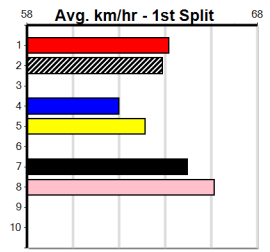

11
10:23PM

Distance: 525m, Race Type: Grade 5 T3, Total Prizemoney: $3,340
1st: $2,230, 2nd: $690, 3rd: $345, 4th: $75

(VIC time)

With boxes 5 and 7 expected to carve across to the inside rail soon after box rise this could allow the more than capable APPLICANT (8) to skip away to a healthy lead. QUICK BISCUIT (1) is drawn to settle closer than usual.

Watchdog Tips: **8** **1** **4** **5** Bet: Win 8

1 QUICK BISCUIT [5] Drawn to settle closer than usual, major player. $4.00
F Dog Feb-22 Sire: FERNANDO BALE Dam: MY DEWANA PENNY Trainer: Shaun Hughes (Taylors Lakes)
Winning Distances: < 300m (0) 300 - 399m (3) 400 - 499m (0) 500 - 599m (0) 600 - 699m (0) > 700m (0)
Winning Weights: 30.0(1) 30.6(1) 30.9(1)
4th (4) 30.6 450 SHP R4 19-Feb-24 25.96 25.27 10.00 POLLY ROCKET (25.27) M/333 . . . . 6.66 $5.70 7
1st (5) 30.6 390 BAL R10 26-Feb-24 22.16 22.16 1.75L ASTON MONARCHY (22.26) Q/22 . . . SW 8.45 $5.60 T3-7
1st (2) 30.9 390 SHP R11 05-Mar-24 22.11 22.11 3.25L CINNABAR ICON (22.34) Q/11 . . . . 8.49 $1.80 6G
7th (8) 31.0 450 BAL R4 13-Mar-24 25.90 24.81 10.00 MOCK FISH (25.21) M/546 . . . . 6.64 $13.30 RWH
4th (7) 31.4 425 BEN R12 26-Mar-24 24.26 23.91 1.25L TOMIDA (24.18) M/244 . . . . 6.58 $1.80 5H
4th (5) 30.6 525 MEP R7 10-Apr-24 30.94 29.82 9.00L KIMIKO (30.33) M/6877 . . . . 5.28 $18.60 5
3rd (2) 30.6 525 MEP R7 17-Apr-24 30.85 29.95 12.00 SPIRITED AVENGER (30.05) S/6753 . . . . 5.26 $4.10 5
6th (8) 30.4 525 MEP R7 24-Apr-24 30.83 29.79 7.50L NIKITA BALE (30.31) M/6867 . . . . 5.29 $12.40 5H
Last 3 wins NOT included above
1st (3) 30.0 390 BAL R1 11-Nov-23 22.48 22.19 5.50L SPEEDY FYNN (22.84) Q/11 . . . . 8.40 $1.30 M
Trk/Dts APM

2 GEOFF'S STORIES [5] One paced, will need luck, place preferred. $7.50
BK Dog Feb-21 Sire: FERNANDO BALE Dam: DEFINITELY TWO Trainer: Jodi Thorpe (Arthurs Creek)
Winning Distances: < 300m (0) 300 - 399m (3) 400 - 499m (0) 500 - 599m (1) 600 - 699m (0) > 700m (0)
Winning Weights: 27.8(1) 28.1(1) 28.2(1) 28.3(1)
2nd (7) 28.4 525 MEP R7 28-Feb-24 30.39 30.05 2.75L INNER RUSH (30.20) M/3222 . . . . 5.22 $13.50 T3-5
5th (3) 28.3 525 MEP R5 06-Mar-24 30.92 29.98 5.50L ROUGE KNIGHT (30.57) S/7665 . . . . 5.37 $4.90 5
5th (8) 28.3 515 SAP R12 17-Mar-24 30.12 29.41 6.00L CANYA HYPERSONIC (29.72) M/5555 . . . . 5.27 $13.80 5
2nd (7) 28.6 515 SAP R12 24-Mar-24 30.16 29.45 6.50L MANILA HECKLE (29.73) M/6332 . . . . 5.30 $22.30 5NP
5th (2) 28.5 600 MEP R6 27-Mar-24 35.12 34.51 9.00L VOSS ALI (34.51) M/5234 . . . . 9.16 $32.30 X45
4th (3) 28.3 525 MEP R12 03-Apr-24 30.66 29.91 4.00L HURRICANE MIST (30.39) M/4664 . . . . 5.27 $5.50 T3-5
6th (4) 28.3 545 BAL R8 08-Apr-24 31.74 31.18 8.50L HANNY DARRISON (31.18) M/6565 . . . . 7.12 $3.60 T3-5
2nd (6) 28.4 500 BEN R8 24-Apr-24 28.66 28.24 1.5L FORGIVE ME (28.56) M/433 . . . . 6.79 $7.50 T3-5
Last 3 wins NOT included above
1st (1) 28.2 350 HVL R4 26-Mar-23 19.69 19.23 0.75L KID LUCK (19.73) M/4 . . . . 6.68 $5.20 X67
1st (2) 28.3 390 SHP R9 12-Oct-23 22.45 22.45 1.25L LET'S PLAY TIP (22.53) S/33 . . . V3 8.74 $9.20 6G
1st (1) 28.1 525 MEP R11 29-Nov-23 30.60 29.91 1.25L TZAR'S GHOST (30.68) M/5222 . . . . 5.35 $3.60 T3-5
Trk/Dts APM

3 *** VACANT BOX ***
Sire: Dam: Trainer:
Owner(s):
Winning Distances: < 300m (0) 300 - 399m (0) 400 - 499m (0) 500 - 599m (0) 600 - 699m (0) > 700m (0)
Winning Weights:
Box History