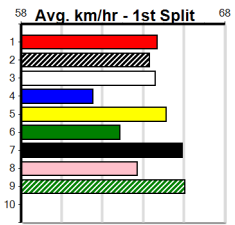

HOOKED ON SCOTCH @ STUD

Distance: 500m, Race Type: Mixed 4/5, Total Prizemoney: $3,875
1st: $2,600, 2nd: $800, 3rd: $400, 4th: $75

Watchdog Tips: 4 3 6 2 **Bet:** Quinella 3/4 ($10 for 1000%)

1 INTERNAL AFFAIRS (NSW)[5] *Likely to be out the back early here, tested.*

Form	Box	Weight	Dist	Track	Date	Time	BON	Margin	1st/2nd (Time)	PIR	Checked	Comment	W/R	Split 1	S/P	Grade	Winning Boxes								
																	1	2	3	4	5	6	7	8	
																	5	1	1	1	1	2	1		
																	Prize	$64,122.50							
																	Best	27.63							
																	Starts	100-11-21-11							
																	Trk/Dst	18-2-9-2							
																	APM	$9591							

Form	Box	Weight	Dist	Track	Date	Time	BON	Margin	1st/2nd (Time)	PIR	Checked	Comment	W/R	Split 1	S/P	Grade	Winning Boxes								
																	1	2	3	4	5	6	7	8	
																	1	1	1	1	1	1	1		
																	Prize	$17,730.00							
																	Best	NBT							
																	Starts	31-6-4-4							
																	Trk/Dst	1-0-0-0							
																	APM	$3325							

Form	Box	Weight	Dist	Track	Date	Time	BON	Margin	1st/2nd (Time)	PIR	Checked	Comment	W/R	Split 1	S/P	Grade	Winning Boxes								
																	1	2	3	4	5	6	7	8	
																	2	2	1	1	1	1	1		
																	Prize	$37,455.00							
																	Best	27.79							
																	Starts	36-9-10-4							
																	Trk/Dst	1-1-0-0							
																	APM	$19320							

Form	Box	Weight	Dist	Track	Date	Time	BON	Margin	1st/2nd (Time)	PIR	Checked	Comment	W/R	Split 1	S/P	Grade	Winning Boxes								
																	1	2	3	4	5	6	7	8	
																	1	1	1	1	1	1	3		
																	Prize	$19,615.00							
																	Best	NBT							
																	Starts	33-7-3-10							
																	Trk/Dst	1-0-0-1							
																	APM	$12075							

Form	Box	Weight	Dist	Track	Date	Time	BON	Margin	1st/2nd (Time)	PIR	Checked	Comment	W/R	Split 1	S/P	Grade	Winning Boxes								
																	1	2	3	4	5	6	7	8	
																	1	2	2	1	1	1	1	4	
																	Prize	$23,930.00							
																	Best	NBT							
																	Starts	80-10-12-11							
																	Trk/Dst	10-0-2-0							
																	APM	$4432							

Form	Box	Weight	Dist	Track	Date	Time	BON	Margin	1st/2nd (Time)	PIR	Checked	Comment	W/R	Split 1	S/P	Grade	Winning Boxes								
																	1	2	3	4	5	6	7	8	
																	1	1	1	1	1	2			
																	Prize	$16,900.00							
																	Best	NBT							
																	Starts	66-5-9-7							
																	Trk/Dst	12-0-4-0							
																	APM	$6903							

Form	Box	Weight	Dist	Track	Date	Time	BON	Margin	1st/2nd (Time)	PIR	Checked	Comment	W/R	Split 1	S/P	Grade	Winning Boxes								
																	1	2	3	4	5	6	7	8	
																	1	1	1	1	1	1	1		
																	Prize	$18,765.00							
																	Best	NBT							
																	Starts	31-8-5-5							
																	Trk/Dst	2-0-0-2							
																	APM	$9982							

Form	Box	Weight	Dist	Track	Date	Time	BON	Margin	1st/2nd (Time)	PIR	Checked	Comment	W/R	Split 1	S/P	Grade	Winning Boxes								
																	1	2	3	4	5	6	7	8	
																	2	5	1	3	1	2	4		
																	Prize	$57,750.00							
																	Best	28.11							
																	Starts	106-18-14-15							
																	Trk/Dst	22-4-7-1							
																	APM	$7346							

Form	Box	Weight	Dist	Track	Date	Time	BON	Margin	1st/2nd (Time)	PIR	Checked	Comment	W/R	Split 1	S/P	Grade	Winning Boxes								
																	1	2	3	4	5	6	7	8	
																	1	2	1	1	1	1			
																	Prize	$19,445.00							
																	Best	28.23							
																	Starts	82-6-8-8							
																	Trk/Dst	21-2-2-1							
																	APM	$1322							

Form	Box	Weight	Dist	Track	Date	Time	BON	Margin	1st/2nd (Time)	PIR	Checked	Comment	W/R	Split 1	S/P	Grade	Winning Boxes								
																	1	2	3	4	5	6	7	8	
																	1	2	1	1	1	1			
																	Prize	$19,445.00							
																	Best	28.23							
																	Starts	82-6-8-8							
																	Trk/Dst	21-2-2-1							
																	APM	$1322							

Form	Box	Weight	Dist	Track	Date	Time	BON	Margin	1st/2nd (Time)	PIR	Checked	Comment	W/R	Split 1	S/P	Grade	Winning Boxes								
																	1	2	3	4	5	6	7	8	
																	1	2	1	1	1	1			
																	Prize	$19,445.00							
																	Best	28.23							
																	Starts	82-6-8-8							
																	Trk/Dst	21-2-2-1							
																	APM	$1322							

Form	Box	Weight	Dist	Track	Date	Time	BON	Margin	1st/2nd (Time)	PIR	Checked	Comment	W/R	Split 1	S/P	Grade	Winning Boxes								
																	1	2	3	4	5	6	7	8	
																	1	2	1	1	1	1			
																	Prize	$19,445.00							
																	Best	28.23							
																	Starts	82-6-8-8							
																	Trk/Dst	21-2-2-1							
																	APM	$1322