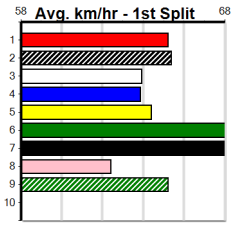

HARD STYLE RICO @ STUD

Distance: 350m, Race Type: Grade 5, Total Prizemoney: $2,925
1st: $1,950, 2nd: $600, 3rd: $300, 4th: $75

11

3:27PM

(VIC time)

CRACKERJACK JET (1) can explode soon after box rise and from his gun draw he could prove hard to hold out. SONIC DIESEL (6) recorded a solid win before some tough races in his last couple and he can challenge. JOLENE BALE (4) has talent as well.

Watchdog Tips: **1** **6** **4** **5** Bet: Win 1

Form	Box	Weight	Dist	Track	Date	Time	BON	Margin	1st/2nd (Time)	PIR	Checked	Comment	W/R	Split 1	S/P	Grade
1	CRACKERJACK JET [5]															
BK	D	Nov-20	BERNARDO													
Trainer: Grant Hammerstein (Kingslake West)																
1st (3)		30.0	395	TRA	R5	22-Mar-24	22.29	21.88	2.00LJUNIOR PISTOL (22.42)	M/652				3.80	$8.00	5
6th (5)		29.9	450	TRA	R7	29-Mar-24	25.70	24.83	12.00LACE OF PACE (24.91)	M/555				6.79	$10.80	5
3rd (1)		29.9	450	SHP	R6	05-Apr-24	25.75	25.14	3.75LTINKER DAN (25.51)	M/322				6.71	$4.40	5
7th (7)		30.0	390	BAL	R5	10-Apr-24	23.22	21.89	10.00LSPRING BRUMBY (22.52)	M/47				8.67	$5.60	5
Owner(s): G Hammerstein																

Winning Boxes							
1	2	3	4	5	6	7	8
1	2	1	1		4	1	2
Prize	$34,530.00						
Best	FSTD						
Starts	59-12-8-10						
Trk/Dst	0-0-0-0						
APM	$9158						

2	MAJOR MIKE [5]															
BK	D	Dec-21	TOMMY SHELBY													
Trainer: John Boreland (Seaspray)																
5th (6)		32.7	395	TRA	R9	03-Apr-24	22.97	22.16	12.00LAEROPANE MODE (22.19)	M/766				3.87	$10.80	5
2nd (6)		32.6	400	WGL	R10	09-Apr-24	23.04	22.19	4.75LMALO MAGIC (22.72)	S/44				8.61	$17.30	5
3rd (6)		32.3	350	TRA	R11	19-Apr-24	20.07	19.44	5.00LBOURNE SARAH (19.73)	S/86				6.80	$8.00	5
5th (6)		32.6	400	WGL	R10	26-Apr-24	22.86	22.35	3.25LVOLKANOVSKI (22.65)	M/76				8.59	$21.70	5
Owner(s): M Pease																

Winning Boxes							
1	2	3	4	5	6	7	8
1	3	2					
Prize	$15,842.86						
Best	19.81						
Starts	35-6-5-11						
Trk/Dst	9-3-2-3						
APM	$6559						

3	SASSY SWAN [5]															
BK	B	Jun-21	FERNANDO BALE													
Trainer: Justin Bowman (Kilmany)																
3rd (5)		26.3	510	SLE	R8	07-Apr-24	29.46	28.63	12.00LEXALTED (28.63)	M/433				9.35	$29.00	X45
6th (3)		26.3	515	SAN	R11	11-Apr-24	30.37	29.45	11.00BLACK SAIL (29.62)	Q/3445				5.15	$43.90	5
6th (3)		26.4	350	TRA	R11	19-Apr-24	20.33	19.44	8.50LBOURNE SARAH (19.73)	M/68				6.74	$15.70	5
1st (6)		26.2	435	SLE	R7	28-Apr-24	24.71	24.19	0.50LGOTHAM MARQUESS (24.75)	Q/222		SW		5.27	$20.20	5
Owner(s): J Bowman																

Winning Boxes							
1	2	3	4	5	6	7	8
		1			2	2	2
Prize	$18,555.63						
Best	19.62						
Starts	64-7-12-8						
Trk/Dst	16-4-4-1						
APM	$8254						

4	JOLENE BALE (NSW)[5]															
RF	B	Aug-20	ORSON ALLEN													
Trainer: Luke Harris (Devon Meadows)																
3rd (1)		28.4	435	SLE	R10	10-Apr-24	24.90	24.59	2.00LNOT BAD YOURSELF (24.76)	Q/111				5.24	$2.90	5NP
1st (6)		28.2	390	BAL	R2	14-Apr-24	22.65	22.49	1.25LSCENIC COURT (22.73)	Q/21				8.45	$7.40	5
5th (4)		27.7	350	TRA	R3	19-Apr-24	20.02	19.44	8.50LSHORT AND STUMPY (19.44)	S/65				7.01	$28.00	X45
3rd (5)		28.0	400	GEL	R12	27-Apr-24	23.01	22.35	0.50LDR. MATRIX (22.99)	M/22				8.53	$7.60	5
Owner(s): L Harris																

Winning Boxes							
1	2	3	4	5	6	7	8
3	1	3	3	1	1	1	1
Prize	$45,345.00						
Best	19.68						
Starts	94-14-19-16						
Trk/Dst	16-2-4-1						
APM	$9107						

5	SAPPHIRE SPEED [5]															
BE	D	Feb-21	BERNARDO													
Trainer: Maxwell Williams (Pakenham)																
5th (6)		29.5	450	TRA	R8	01-Mar-24	25.66	25.14	7.50LINVICTUS HARRY (25.14)	M/776				6.79	$22.70	5
1st (1)		30.1	450	TRA	R8	11-Mar-24	25.42	25.37	1.75LASTON DIRECTOR (25.53)	M/221				6.49	$1.50	5
3rd (7)		29.7	450	TRA	R6	25-Mar-24	25.86	25.51	5.00LJIMMY THE PUMPER (25.51)	M/565				6.85	$3.20	5
2nd (8)		29.8	450	TRA	R8	01-Apr-24	25.65	25.39	3.75LNOT BAD YOURSELF (25.39)	Q/244				6.70	$3.50	T3-5
Owner(s): M Williams