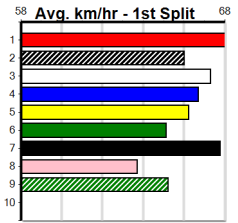

10

3:07PM

(VIC time)

SPORTSBET GREEN TICKS

Distance: 350m, Race Type: Mixed 4/5, Total Prizemoney: \$3,360
1st: \$2,250, 2nd: \$690, 3rd: \$345, 4th: \$75

LAKEVIEW LASS (6) will find this much easier than her last few starts and she could return to the winners list with an ounce of luck. BLUE CRISTALLE (7) has ran solid placings in tough races in 2 of her last 3 starts and can challenge again.