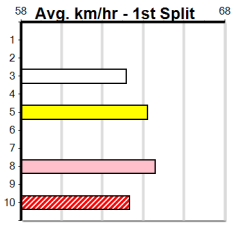

Traralgon

BRIDGES ON ARGYLE TRARALGON

Distance: 395m, Race Type: Maiden, Total Prizemoney: $2,535
1st: $1,680, 2nd: $520, 3rd: $260, 4th: $75

1

12:07PM
(VIC time)

Very tough affair with limited exposed form on offer. Have ZULU WOLF (6) on top as he is out of a dam that produced some good talent in her first litter and he is sure to be well educated for his first race start today.

Watchdog Tips: **6** **5** **3** **8** **Bet:** **Win 6**

Form	Box	Weight	Dist	Track	Date	Time	BON	Margin	1st/2nd (Time)	PIR	Checked	Comment	W/R	Split 1	S/P	Grade	
1	CALM THE STORM [M]											<i>Litter is still starting out, betting best guide.</i>					
WBK	B				Oct-22		FERNANDO BALE					SUB ROSA					
Trainer: William Donlon (Burnbank) $8.00																	
Owner(s): KRAMERICA (SYN), G Farrugia, W Gallagher																	
<table border="1"> <thead> <tr><th colspan="8">Winning Boxes</th></tr> <tr><th>1</th><th>2</th><th>3</th><th>4</th><th>5</th><th>6</th><th>7</th><th>8</th></tr> </thead> <tbody> <tr><td>Prize</td><td></td><td></td><td></td><td></td><td></td><td></td><td>$0</td></tr> <tr><td>Best</td><td></td><td></td><td></td><td></td><td></td><td></td><td>FSH</td></tr> <tr><td>Starts</td><td></td><td></td><td></td><td></td><td></td><td></td><td>0-0-0-0</td></tr> <tr><td>Trk/Dst</td><td></td><td></td><td></td><td></td><td></td><td></td><td>0-0-0-0</td></tr> <tr><td>APM</td><td></td><td></td><td></td><td></td><td></td><td></td><td>$0</td></tr> </tbody> </table>																	
2	SACRED SWORD [M]											<i>Dams 1st litter showed talent, watch betting.</i>					
BK	D				Feb-22		BERNARDO					JUNIPER PEARL					
Trainer: Brett Mackie (Tooradin) $6.00																	
Owner(s): A Lie																	
<table border="1"> <thead> <tr><th colspan="8">Winning Boxes</th></tr> <tr><th>1</th><th>2</th><th>3</th><th>4</th><th>5</th><th>6</th><th>7</th><th>8</th></tr> </thead> <tbody> <tr><td>Prize</td><td></td><td></td><td></td><td></td><td></td><td></td><td>$0</td></tr> <tr><td>Best</td><td></td><td></td><td></td><td></td><td></td><td></td><td>FSH</td></tr> <tr><td>Starts</td><td></td><td></td><td></td><td></td><td></td><td></td><td>0-0-0-0</td></tr> <tr><td>Trk/Dst</td><td></td><td></td><td></td><td></td><td></td><td></td><td>0-0-0-0</td></tr> <tr><td>APM</td><td></td><td></td><td></td><td></td><td></td><td></td><td>$0</td></tr> </tbody> </table>																	
3	LAKEVIEW DECEAH [M]											<i>Resuming, showed speed in debut, big chance.</i>					
WF	B				Feb-22		FERNANDO BALE					LAKEVIEW MAISEY					
Trainer: Luke Whelan (Metung) $4.60																	
Owner(s): Lakeview kennels (SYN), L Whelan, M Whelan, P Whelan																	
<table border="1"> <thead> <tr><th colspan="8">Winning Boxes</th></tr> <tr><th>1</th><th>2</th><th>3</th><th>4</th><th>5</th><th>6</th><th>7</th><th>8</th></tr> </thead> <tbody> <tr><td>Prize</td><td></td><td></td><td></td><td></td><td></td><td></td><td>$0.00</td></tr> <tr><td>Best</td><td></td><td></td><td></td><td></td><td></td><td></td><td>FSH</td></tr> <tr><td>Starts</td><td></td><td></td><td></td><td></td><td></td><td></td><td>1-0-0-0</td></tr> <tr><td>Trk/Dst</td><td></td><td></td><td></td><td></td><td></td><td></td><td>0-0-0-0</td></tr> <tr><td>APM</td><td></td><td></td><td></td><td></td><td></td><td></td><td>$0</td></tr> </tbody> </table>																	
4	ASTON THRILLER [M]											<i>Dam possessed plenty of ability, watch betting.</i>					
BK	D				Jun-22		ASTON DEE BEE					SHARNI'S MY GIRL					
Trainer: Lorraine Langley (Pakenham) $6.50																	
Owner(s): MCM GRAND SYNDICATE (SYN), M Smith, C Robinson, M O'toole																	
<table border="1"> <thead> <tr><th colspan="8">Winning Boxes</th></tr> <tr><th>1</th><th>2</th><th>3</th><th>4</th><th>5</th><th>6</th><th>7</th><th>8</th></tr> </thead> <tbody> <tr><td>Prize</td><td></td><td></td><td></td><td></td><td></td><td></td><td>$0</td></tr> <tr><td>Best</td><td></td><td></td><td></td><td></td><td></td><td></td><td>FSH</td></tr> <tr><td>Starts</td><td></td><td></td><td></td><td></td><td></td><td></td><td>0-0-0-0</td></tr> <tr><td>Trk/Dst</td><td></td><td></td><td></td><td></td><td></td><td></td><td>0-0-0-0</td></tr> <tr><td>APM</td><td></td><td></td><td></td><td></td><td></td><td></td><td>$0</td></tr> </tbody> </table>																	
5	RIO WHIZZER [M]											<i>Shown ability in 2 starts to date, big show.</i>					
BK	B				May-22		MEPUNGA BLAZER					CROWDZA COMING					
Trainer: John Boreland (Seaspray) $4.20																	
Owner(s): J Boreland																	
<table border="1"> <thead> <tr><th colspan="8">Winning Boxes</th></tr> <tr><th>1</th><th>2</th><th>3</th><th>4</th><th>5</th><th>6</th><th>7</th><th>8</th></tr> </thead> <tbody> <tr><td>Prize</td><td></td><td></td><td></td><td></td><td></td><td></td><td>$595.00</td></tr> <tr><td>Best</td><td></td><td></td><td></td><td></td><td></td><td></td><td>FSTD</td></tr> <tr><td>Starts</td><td></td><td></td><td></td><td></td><td></td><td></td><td>2-0-1-0</td></tr> <tr><td>Trk/Dst</td><td></td><td></td><td></td><td></td><td></td><td></td><td>0-0-0-0</td></tr> <tr><td>APM</td><td></td><td></td><td></td><td></td><td></td><td></td><td>$595</td></tr> </tbody> </table>