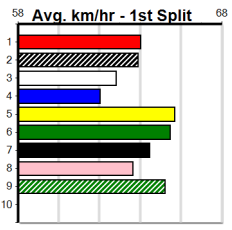

CATCH THE THIEF @ STUD

Distance: 350m, Race Type: Grade 5, Total Prizemoney: $2,925
1st: $1,950, 2nd: $600, 3rd: $300, 4th: $75

4

1:14PM

(VIC time)

LAKEVIEW DOZER (1) excels from inside draws and after his solid all the way win from this box here 2 starts back he looks hard to hold out again today. JESSICA PEARSON (2) has shown good speed in her last 2 wins and she looks like the danger.

Watchdog Tips: 1 2 8 3 **Best:** Win 1

Form	Box	Weight	Dist	Track	Date	Time	BON	Margin	1st/2nd (Time)	PIR	Checked	Comment	W/R	Split 1	S/P	Grade

1 LAKEVIEW DOZER [5]	<i>Excels from inside draws, one to beat in this.</i>																				
	BEBD D	Nov-20	WHISKEY RIOT													LAKEVIEW GRACE	$3.60	Winning Boxes			
	Trainer: Yvonne Cassidy (Valencia Creek)																				
6th (2) 34.0 350 TRA R12 25-Mar-24 20.69 19.90 2.50LINFRA LADY (20.53) S/88 . . . 6.82 $3.30 5																					

2 JESSICA PEARSON [5]	<i>Shown speed in her good wins last 2, danger.</i>																				
	BK B	Mar-20	FULLY LOADED													TINDERELLA	$4.20	Winning Boxes			
	Trainer: Cindy Fulford (Maffra)																				
7th (4) 27.0 395 TRA R10 01-Apr-24 23.24 22.27 14.00LGO ASTRAY (22.27) M/577 . SW . 3.86 $7.20 T3-5																					

3 UNO PEANUT (QLD)[5]	<i>Can get the run behind the speed here, threat.</i>																				
	BD D	Nov-20	ZAMBORA BROCKIE													ALPHA NEMESIS	$8.00	Winning Boxes			
	Trainer: Pasquale Derubeis (Cape Woolamai)																				
6th (2) 30.8 350 TRA R12 01-Apr-24 20.60 19.91 4.25LBOROUGH PREMIERS M/55 . . . 7.00 $7.60 T3-5																					

4 WHIZZER [5]	<i>Explosive win last start when led, needs to step.</i>																				
	WBK D	Apr-21	WHISKEY RIOT													LEKTRA MISS	$4.60	Winning Boxes			
	Trainer: Loren Dalziel (Longwarry)																				
7th (7) 28.8 400 WGL R11 03-Aug-23 23.71 22.60 7.50LSNOWY ALFORD (23.20) S/76 . V0 . 8.98 $4.70 T3-6																					

5 FAIRTRADE MARJEN [5]	<i>Much better than form may appear, place hopes.</i>																				
	BE B	Nov-20	BERNARDO													PRINCESS MARJEN	$10.00	Winning Boxes			
	Trainer: David Jensen (Woodstock)																				
7th (6) 27.6 350 GBN R5 20-Oct-23 21.05 19.58 19.00CLARE A CHANCE (19.71) 677 677 . $11.00 NG																					

6 MIKE'S TIGER [5]	<i>Can show early speed but place looks best.</i>																				
	BK D	Jun-21	FERNANDO BALE													FEARLESS SWAN	$21.00	Winning Boxes			
	Trainer: Damian Meade (Hazelwood North)																				
6th (2) 30.6 350 TRA R11 08-Mar-24 20.15 19.71 6.50LTOOTSIE (19.71) M/24 . . . 6.56 $4.20 5																					

7 INTER BEAST BOY [5]	<i>May find these a bit too quick, needs it easier.</i>																				
	BKW D	Sep-21	AUSSIE INFRARED													INTER SANTINA	$15.00	Winning Boxes			
	Trainer: Tony Interligi (Endeavour Hills)																				
4th (6) 30.8 350 TRA R11 06-Apr-24 20.59 19.91 4.75LCLAN MCMILLAN (20.27) M/76 . . . 6.95 $1.50 5																					

8 PLEIADIAN [5]	<i>Good turn of foot once balanced, big chance here.</i>																				
	BD D	Mar-21	FERNANDO BALE													LADY CEECEE	$5.50	Winning Boxes			
	Trainer: Jodie Leek (Warrandyte)																				
5th (5) 31.7 400 WGL R3 15-Mar-24 23.39 22.84 3.25LTOPPEDO TUOHY (23.18) M/52 . . . 8.68 $8.40 X67																					

9 BAD MONKEY [5] Res.	*** SCRATCHED ***																				
	BE D	Apr-21	BLOW DRY													MISS ELOISE	$26.00	Winning Boxes			
	Trainer: Geoffrey Howell (Pearcedale)																				
8th (6) 29.8 400 WGL R4 23-Nov-23 24.16 22.64 18.00LWOLF (22.92) S/88 . V0 . 9.16 $28.10 5																					

10 *** NO RESERVE ***																
Trainer: _____																
Owner(s): _____