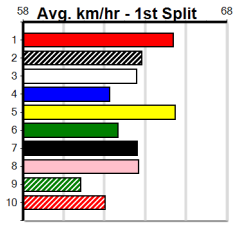

Traralgon

12
3:47PM
(VIC time)

MCMAHON BUILDERS (250+RANK)

Distance: 395m, Race Type: Grade 5 No Penalty, Total Prizemoney: $2,925
1st: $1,950, 2nd: $600, 3rd: $300, 4th: $75

Watchdog Tips:

2

1

3

7

Bet:

Win 2

Main table containing race details for 9 races. Each row includes race number, horse name, trainer, odds, and a 'Winning Boxes' table. Race 9 and 10 are marked as 'SCRATCHED'.