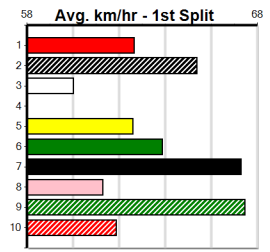

KISS PROFESSIONAL SOLUTIONS

Distance: 395m, Race Type: Grade 7, Total Prizemoney: $2,925
1st: $1,950, 2nd: $600, 3rd: $300, 4th: $75

HIGH END CASH (3) has been racing well of late including a solid win here 2 starts back and he may only need to step on terms to salute again. OH MY PIE (4) was impressive in her debut win last start and may only need some room to challenge.

Watchdog Tips: **3** **4** **5** **2** **Bet:** **Win 3**

1

BRAEMAR SHEILA [7] **May get buried back early here, needs luck.** **$10.00**

BK Bitch Sep-21 Sire: AUSSIE INFRARED Dam: BRAEMAR KEELIE Trainer: Yvonne Cassidy (Valencia Creek)

Owner(s): Y Cassidy
Winning Distances: < 300m (0) 300 - 399m (1) 400 - 499m (0) 500 - 599m (0) 600 - 699m (0) > 700m (0)
Winning Weights: 28.8(1)

Run	Time	Wgt	Dist	Track	Date	Time	BON	Margin	1st/2nd (Time)	PIR	Checked	Comment	WR	Split 1	S/P	Grade
8th (2)	29.2	435	SLE	R2	04-Feb-24	26.06	24.19	13.00	CHRISSY HAND (25.20)	M/788	.	.	.	5.42	$3.10	M
4th (4)	28.9	350	TRA	R4	26-Feb-24	20.42	19.99	6.00L	ZIVA BALE (20.01)	S/75	.	.	.	7.06	$3.80	M
1st (1)	28.8	350	TRA	R2	04-Mar-24	19.92	19.62	1.5L	BIG JIM (20.01)	M/21	.	.	.	6.67	$2.60	T3-M
7th (1)	29.1	400	WGL	R10	21-Mar-24	23.89	22.63	12.00	VINNIE'S CAMEL (23.09)	M/37	.	.	.	8.63	$4.00	7
3rd (8)	29.1	395	TRA	R4	25-Mar-24	22.97	22.47	4.75L	SOMETHING CLEVER (22.64)	M/444	.	.	.	3.90	$6.90	7
4th (3)	29.3	350	TRA	R9	06-Apr-24	20.30	19.91	3.00L	ANNIE MIKADO (20.09)	M/56	.	.	.	6.77	$6.40	X67
2nd (7)	29.1	400	WGL	R4	11-Apr-24	22.73	22.60	2.00L	MISS BLAZE (22.60)	M/22	.	.	.	8.46	$7.10	T3-7
5th (4)	28.7	435	SLE	R9	24-Apr-24	25.54	24.60	12.00	COLLINDA RISE (24.73)	M/355	.	.	.	5.42	$5.00	X67

Last 3 wins NOT included above

Box History

Bx	1st	2nd	3rd	4th	5th	6th	7th	8th
1	1							1
2								
3								
4		1		1	1			
5				1				
6								
7		1						
8			1					

Prize Best	$2175.00
Starts	NBT
Trk/Dts	10-1-2-1
APM	1-0-0-1
	1685

2

BIRMINGHAM [7] **Impressive last start win, threat if steps cleanly** **$3.60**

DKBD Bitch Jun-22 Sire: TOMMY SHELBY Dam: GOLD VEIN Trainer: Lisa Dawes (Loch)

Owner(s): SHIRAZ RACING (SYN), S Holmes, L Holmes, D Holmes
Winning Distances: < 300m (0) 300 - 399m (0) 400 - 499m (1) 500 - 599m (0) 600 - 699m (0) > 700m (0)
Winning Weights: 27.8(1)

Run	Time	Wgt	Dist	Track	Date	Time	BON	Margin	1st/2nd (Time)	PIR	Checked	Comment	WR	Split 1	S/P	Grade
3rd (1)	27.3	350	TRA	R3	17-Apr-24	20.16	19.73	1.5L	OMEGA ROSITA (20.06)	M/35	.	.	.	6.74	$2.60	M
1st (3)	27.8	400	WGL	R1	23-Apr-24	22.97	22.71	1.00L	HOW HIGH CONGA (23.03)	Q/22	.	SW	.	8.52	$1.70	M

Last 3 wins NOT included above

Box History

Bx	1st	2nd	3rd	4th	5th	6th	7th	8th
1				1				
2								
3	1							
4								
5								
6								
7								
8								

Prize Best	$1940.00
Starts	FSTD
Trk/Dts	2-1-0-1
APM	0-0-0-0
	1940