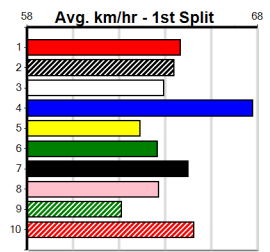

SINCLAIR CONTRACTING

Distance: 395m, Race Type: Grade 5, Total Prizemoney: $2,925
1st: $1,950, 2nd: $600, 3rd: $300, 4th: $75

JOE GEM (7) has met some speedy types of late and he looks much better suited to a race of this nature. COLLINDA RISE (6) has posted smart all the way wins in 2 of her last 4 starts and can challenge. BLITZ (4) can race on the speed throughout.

Watchdog Tips: 7 6 4 2 Bet: Win 7

Form Box Wgt Dist Track Date Time BON Margin 1st/2nd (Time) PIR Checked Comment W/R Split 1 S/P Grade
1 CHER'S HAND [5] Can show good early speed in her races, keep safe. $8.00
Owner(s): R Haines
Winning Distances: < 300m (0) 300 - 399m (3) 400 - 499m (2) 500 - 599m (0) 600 - 699m (0) > 700m (0)
Winning Weights: 25.7(1) 26.3(2) 26.5(1) 26.9(1)
2nd (4) 26.3 395 TRA R4 31-Jan-24 22.30 21.84 3.00L HUNTER RIOT (22.09) M/322 . . . . 3.78 $25.10 5
4th (3) 25.6 395 TRA R4 02-Feb-24 22.49 22.09 2.50L ASTON CORNES (22.31) M/444 . . . . 3.76 $5.80 5
5th (5) 25.8 395 TRA R9 09-Feb-24 22.61 22.05 8.50L BO RHAPSODY (22.05) M/446 . . . . 3.82 $7.00 5
2nd (2) 25.9 395 TRA R10 21-Feb-24 22.48 21.77 2.00L TOOTSIE (22.35) M/242 . . . . 3.76 $4.30 5
8th (3) 25.9 395 TRA R5 08-Mar-24 22.70 21.83 8.00L LITTLE EDWARD (22.16) M/633 . . . . 3.74 $8.10 5
2nd (4) 25.7 395 TRA R5 25-Mar-24 22.85 22.47 1.00L BLITZ (22.79) M/112 . . . . 3.77 $8.20 5
2nd (5) 26.7 435 SLE R5 10-Apr-24 24.98 24.59 0.50L WHO (24.96) M/122 . . . . 5.30 $7.10 5
5th (2) 26.4 400 WGL R11 16-Apr-24 23.16 22.24 7.00L TAHONTA (22.69) M/65 . . . . 8.65 $26.40 5
Last 3 wins NOT included above
1st (1) 26.9 390 WBL R10 14-Sep-23 22.26 21.80 2.25L ASTON ZOOM (22.40) M/12 . . . . 8.79 $4.40 X67
1st (1) 26.5 350 TRA R12 20-Dec-23 19.92 19.56 0.50L OUT AND DREAMING (19.94) M/22 . . . . 6.62 $7.40 5
1st (5) 26.3 435 SLE R4 24-Jan-24 24.75 24.31 0.025 MASTER OF DREAMS (24.76) M/142 . . SW . 5.24 $17.50 5NP
Trainer: Donna Dean (Nyora)

2 GRETEL'S GIRL [5] Good efforts in last 2 this circuit, can threaten. $6.50
Owner(s): J Booker
Winning Distances: < 300m (0) 300 - 399m (3) 400 - 499m (1) 500 - 599m (0) 600 - 699m (0) > 700m (0)
Winning Weights: 26.8(1) 27.0(3)
2nd (2) 26.9 400 WGL R12 12-Mar-24 23.01 22.55 0.75L CLASSY KAYLA (22.97) Q/22 . . . . 8.40 $4.70 5
2nd (1) 27.1 400 WGL R11 19-Mar-24 22.88 22.39 1.75L OUTSMART (22.77) Q/12 . . . . 8.28 $1.90 5
4th (7) 26.9 400 WGL R4 25-Mar-24 23.09 22.46 7.00L HYPERKINETIC (22.63) M/76 . . . . 8.67 $11.80 5
4th (8) 26.7 435 SLE R11 31-Mar-24 25.21 24.45 7.50L CARLY BALE (24.71) M/444 . . . . 5.45 $2.80 RW
4th (4) 26.6 435 SLE R11 07-Apr-24 24.89 24.50 3.75L ASHLEY HOOK (24.63) Q/334 . . . . 5.31 $38.40 5
2nd (1) 26.6 395 TRA R5 12-Apr-24 22.45 22.16 1.00L WASHINGTON BLUE (22.40) M/112 . . . . 3.72 $6.60 5
4th (3) 26.9 395 TRA R2 19-Apr-24 22.48 21.84 2.75L SUMMER WINGS (22.30) M/854 . . . . 3.91 $4.60 5
6th (6) 26.7 400 WGL R11 26-Apr-24 23.32 22.35 6.50L BELOW THE CURVE (22.90) M/66 . . . . 8.71 $16.20 5
Last 3 wins NOT included above
1st (3) 27.0 350 HVL R7 01-Nov-23 19.71 19.70 0.50L CLEAR PASSAGE (19.74) M/3 . . . . 6.65 $2.50 X67
1st (6) 27.0 300 HVL R9 05-Jan-24 16.79 16.79 1.25L ZIPPING BRYCE (16.86) M/2 . . . . 3.91 $2.80 T3-RW
1st (8) 27.0 395 TRA R5 06-Mar-24 22.45 22.15 6.00L WHY NOT LILAH (22.87) Q/211 . . . . 3.80 $2.80 T3-5
Trainer: Justin Booker (Kilmany)