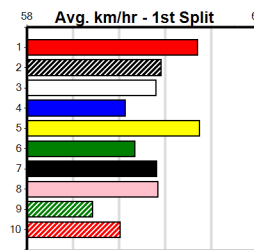

MCMAHON BUILDERS (250+RANK)

Distance: 395m, Race Type: Grade 5 No Penalty, Total Prizemoney: $2,925
1st: $1,950, 2nd: $600, 3rd: $300, 4th: $75

DR. FARRAH (2) has show top early speed in her recent placings and if she can cross the red early she may prove hard to reel in. STOLEN ROLEX (1) can race on the speed as well and looks like the danger. EAGLES FLY ALONE (3) has claims as well.

Watchdog Tips:	2	1	3	7	Bet:	Win 2

Form Box	Wgt	Dist	Track	Date	Time	BON	Margin	1st/2nd (Time)	PIR	Checked	Comment	WR	Split 1	S/P	Grade
1	STOLEN ROLEX (NSW)[5] $3.20														
BE Dog Apr-21 Sire: BARCIA BALE Dam: FUSION GIRL Trainer: Les Weeks (Tyabb)															
Owner(s): L Weeks															
Winning Distances: < 300m (0) 300 - 399m (5) 400 - 499m (2) 500 - 599m (0) 600 - 699m (0) > 700m (0)															
Winning Weights: 31.4(1) 32.0(1) 32.2(1) 33.0(1) 33.4(1) 33.5(1) 33.9(1)															
3rd (5)	33.8	350	HVL	R6	23-Feb-24	20.01	19.73	2.25L ZERO (19.86)	M/4	.	.	.	6.74	$2.50	T3-5
4th (6)	33.8	350	HVL	R6	01-Mar-24	19.74	19.32	1.25L SUPERIOR SHIRLEY (19.66)	M/5	.	.	.	6.71	$3.60	T3-5
1st (3)	33.9	350	HVL	R5	08-Mar-24	19.62	19.47	2.00L MR. LARSON (19.76)	M/6	.	SW	.	6.68	$1.80	T3-5
5th (3)	33.9	350	HVL	R8	15-Mar-24	19.71	19.53	2.25L CRUELLA (19.55)	M/6	.	.	.	6.78	$3.70	T3-5
4th (1)	33.6	460	WGL	R8	21-Mar-24	26.30	25.93	5.50L JIMMY THE PUMPER (25.93)	M/423	.	.	.	6.66	$2.10	X45
8th (7)	33.4	460	WGL	R8	30-Mar-24	26.72	25.97	11.00 GALLOPING SUZIE (25.97)	M/566	.	.	.	6.74	$3.90	5
1st (4)	33.4	400	WGL	R4	04-Apr-24	22.91	22.65	2.00L FURIOUS ANGEL (23.05)	M/43	.	.	.	8.64	$2.30	T3-5
1st (1)	33.5	400	WGL	R5	13-Apr-24	22.98	22.82	1.75L MISTY AMY (23.10)	M/41	.	.	.	8.55	$2.50	5
Last 3 wins NOT included above															
1st (6)	32.0	366	CAP	R3	29-Jan-23	19.79	19.72	6.50L SALAMANCA (20.23)	.	.	.	.	.	$1.18	NNP
1st (6)	32.2	366	CAP	R10	05-Mar-23	19.97	19.39	0.25L QUEEN MISSILE (19.99)	0	.	.	.	.	$1.18	5
1st (8)	33.0	366	CAP	R4	09-Jul-23	20.23	19.79	0.25L WINE DRINKER ME (20.25)	0	.	.	.	.	$2.00	5F

Box History								
Bx	1st	2nd	3rd	4th	5th	6th	7th	8th
1	1							
2				1				
3	1				1			
4	2			1	1	2		
5			1	1	1			
6	2							1
7		1		1				4
8	1		1			1		
Prize Best $12280.00								
Starts FSTD								
Trk/Dts 26-7-2-3								
APM 0-0-0-0								
3896								

2	DR. FARRAH [5] $3.60														
BK Bitch Jan-22 Sire: BERNARDO Dam: SWEET DEMI Trainer: Kimberley McMahon (Darriman)															
Owner(s): DOCTORS KENNELS (SYN), J McMahon, J Gill															
Winning Distances: < 300m (0) 300 - 399m (2) 400 - 499m (1) 500 - 599m (0) 600 - 699m (0) > 700m (0)															
Winning Weights: 23.2(1) 23.8(2)															
6th (1)	23.3	435	SLE	R9	18-Feb-24	25.51	24.26	11.00 DR. BENEDICT (24.75)	M/466	.	.	.	5.47	$1.70	X67
6th (8)	23.5	395	TRA	R9	23-Feb-24	22.65	22.04	4.50L POWER PAWS (22.35)	S/266	.	.	.	3.81	$4.70	X67
7th (1)	23.5	350	HVL	R8	27-Feb-24	19.86	19.21	6.00L DR. BENEDICT (19.45)	M/7	.	.	.	6.76	$2.10	6G
1st (1)	23.8	395	TRA	R2	08-Mar-24	22.09	21.83	3.5L VONNIE LEE (22.33)	M/411	.	.	.	3.84	$3.50	X67
4th (4)	24.2	510	SLE	R6	17-Mar-24	29.59	28.69	8.50L KIT (29.00)	M/324	.	.	.	9.31	$5.20	RWH
2nd (6)	24.3	510	SLE	R5	24-Mar-24	29.19	28.72	3.5L DR. QUEENIE (28.96)	M/122	.	.	.	9.15	$12.70	RWF
3rd (8)	24.1	460	WGL	R2	02-Apr-24	26.00	25.54	4.75L WHIPPING IT (25.67)	Q/122	.	.	.	6.49	$9.90	RWH
3rd (6)	24.3	435	SLE	R12	07-Apr-24	24.74	24.50	0.25L FERGUS BALE (24.73)	M/333	.	.	.	5.30	$2.70	5
Last 3 wins NOT included above															
1st (7)	23.8	350	HVL	R2	04-Feb-24	19.42	18.76	2.50L BIG BOY CABANG (19.59)	M/1	.	.	.	6.59	$2.20	M
1st (8)	23.2	435	SLE	R3	14-Feb-24	24.46	24.38	6.50L JAYVILLE STELLA (24.89)	M/111	.	.	.	5.21	$2.30	7

Box History								
Bx	1st	2nd	3rd	4th	5th	6th	7th	8th
1	1					1	1	
2								
3								
4			1	1				
5						1		
6		1	1					
7	1		1					1
8	1		1			1		
Prize Best $7575.00								
Starts 22.09(1)-8/3/24								
Trk/Dts 14-3-1-4								
APM 3-1-0-0								
5350