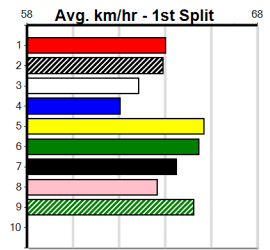

CATCH THE THIEF @ STUD

Distance: 350m, Race Type: Grade 5, Total Prizemoney: $2,925
1st: $1,950, 2nd: $600, 3rd: $300, 4th: $75

LAKEVIEW DOZER (1) excels from inside draws and after his solid all the way win from this box here 2 starts back he looks hard to hold out again today. JESSICA PEARSON (2) has shown good speed in her last 2 wins and she looks like the danger.

Watchdog Tips: 1 2 8 3 **Bet:** Win 1

1

LAKEVIEW DOZER [5] **$3.60**

BEED Dog Nov-20 Sire: WHISKEY RIOT Dam: LAKEVIEW GRACE

Owner(s): Y Cassidy Trainer: Yvonne Cassidy (Valencia Creek)

Winning Distances: < 300m (0) 300 - 399m (5) 400 - 499m (6) 500 - 599m (0) 600 - 699m (0) > 700m (0)

Winning Weights: 31.7(1) 31.9(2) 32.1(2) 32.2(1) 32.3(1) 32.4(1) 33.2(1) 33.4(1) 34.2(1)

Pl	Box	Dist	Track	Date	Time	BOB	Margin	1st/2nd (Time)	PIR	Checked	Comment	WR	Split 1	S/P	Grade
4th	(8)	33.7	400	WGL	R6	10-Feb-24	23.19	22.63	4.00L MIKE'S TIGER (22.91)	M/55	.	.	.	8.69	$3.70 X45
7th	(8)	33.6	435	SLE	R6	14-Feb-24	25.18	24.38	8.50L GALLOPING JIMMY (24.59)	M/667	.	.	.	5.38	$19.40 5
1st	(3)	33.4	350	TRA	R7	19-Feb-24	19.80	19.80	1.25L DAN DAN (19.88)	M/11	.	.	.	6.58	$2.00 T3-5
6th	(3)	34.0	400	WGL	R6	21-Mar-24	23.33	22.63	7.00L SHANK'S PONY (22.86)	M/66	.	.	.	8.84	$2.90 X45
6th	(2)	34.0	350	TRA	R12	25-Mar-24	20.69	19.90	2.50L INFRA LADY (20.53)	S/88	.	.	.	6.82	$3.30 5
4th	(3)	34.3	350	TRA	R10	06-Apr-24	20.20	19.91	4.25L LOCKED AND READY (19.91)	M/55	.	.	.	6.89	$4.10 X45
1st	(1)	34.2	350	TRA	R11	17-Apr-24	19.84	19.73	0.75L INFRA LADY (19.88)	M/11	.	.	.	6.53	$3.20 T3-5
4th	(3)	34.0	435	SLE	R6	24-Apr-24	25.12	24.60	7.50L DR. SPOKES (24.60)	M/865	.	.	.	5.52	$5.40 5

Last 3 wins NOT included above

1st	(2)	32.4	400	WGL	R5	06-Jun-23	22.95	22.57	0.25L ZIPPING CAMPBELL (22.97)	Q/12	.	SW	.	8.36	$1.80 5
1st	(1)	32.2	350	TRA	R11	10-Jun-23	19.82	19.82	5.50L ZEALOUS ALEX (20.19)	M/11	.	SW	.	6.54	$1.60 5
1st	(1)	33.2	350	TRA	R12	29-Jan-24	19.99	19.88	1.00L HUNTER'S CHOICE (20.05)	M/44	.	.	.	6.69	$5.70 T3-5

Box History

Box	1st	2nd	3rd	4th	5th	6th	7th	8th
1	3	1	1	1				
2	2	1	1			2	1	
3	1		2	3				1
4	1				2		1	
5	1		1	1				
6	1	1	1	1	1	2	1	
7	2	1	1	1			1	
8			1	1	3	1	2	

Prize Best Starts Trk/Dts APM

$28300.00
19.80(3)-19/2/24
49-11-3-7
17-4-1-3
5213