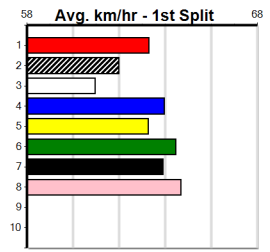

Traralgon

3

12:52PM

(VIC time)

ZACK MONELLI @ STUD

Distance: 395m, Race Type: Grade 6, Total Prizemoney: $2,925
1st: $1,950, 2nd: $600, 3rd: $300, 4th: $75

DR. KENNETH (3) can explode mid race in his races and he may prove to powerful for his rivals in the run to the judge. HARLEY (8) can race on the speed from the outset and could be prominent throughout. GIGANTOR (2) has ability as well.

Watchdog Tips: **3** **8** **2** **5** **Bet:** **Box Trifecta 2,3,5,8 ($10 for 41.67%)**

1

FASCINATE DEBRA (NSW)[6] Talented but can miss the kick, needs to step. **$7.00**

DKBD Bitch Jun-22 Sire: FERNANDO BALE Dam: FUNKY PORTELLI Trainer: Steven Hanning (Newborough)

Owner(s): N Holloway
Winning Distances: < 300m (0) 300 - 399m (2) 400 - 499m (0) 500 - 599m (0) 600 - 699m (0) > 700m (0)

Winning Weights: 24.9(1) 26.1(1)

Plc	Dist	Wgt	Sex	Age	Date	Time	Margin	1st/2nd (Time)	PIR	Checked	Comment	WR	Split 1	S/P	Grade
4th (2)	25.3	300	HVL	R9	08-Mar-24	17.11	16.71	3.75L GLASS FLUTE (16.86)	S/5	.	.	.	4.02	$4.50	T3-7
5th (7)	25.6	350	HVL	R5	15-Mar-24	19.79	19.53	3.75L BLACK PINK (19.53)	M/6	.	.	.	6.81	$15.40	T3-RW
2nd (8)	25.5	435	SLE	R11	27-Mar-24	25.05	24.59	1.25L KID CARNAGE (24.97)	M/322	.	.	.	5.40	$3.70	X67
5th (8)	25.0	400	WGL	R9	30-Mar-24	23.40	22.74	5.00L OUR MABEL (23.06)	M/46	.	.	.	8.67	$6.20	7
5th (7)	25.3	395	TRA	R3	03-Apr-24	22.80	22.16	4.25L ROCK BALBOA (22.51)	M/455	.	.	.	3.86	$62.40	X67H
1st (2)	24.9	395	TRA	R3	06-Apr-24	22.30	22.30	1.5L PIA BELLA (22.39)	M/111	.	.	.	3.81	$5.30	7
7th (5)	25.5	510	SLE	R7	10-Apr-24	30.10	29.19	13.00 BEAR HAND (29.19)	M/666	.	.	.	9.73	$9.40	X67
6th (2)	25.8	435	SLE	R10	24-Apr-24	25.05	24.60	4.75L WEARING LEVIS (24.72)	M/444	.	.	.	5.40	$13.40	X67

Last 3 wins NOT included above

Plc	Dist	Wgt	Sex	Age	Date	Time	Margin	1st/2nd (Time)	PIR	Checked	Comment	WR	Split 1	S/P	Grade
1st (6)	26.1	300	HVL	R1	01-Mar-24	17.28	16.78	2.50L MIGHTY JO (17.44)	M/5	.	.	.	4.10	$3.50	T3-M

Prize Best Starts Trk/Dts APM: $2420.00, 22.30(2)-6/4/24, 11-2-1-0, 2-1-0-0, 2126

2

GIGANTOR [6] Good turn of foot once balanced, chance with luck. **$5.50**

F Dog Jun-22 Sire: BEAST UNLEASHED Dam: RUBY GIRL Trainer: Gerard O'keeffe (Neerim Junction)

Owner(s): M Hunter
Winning Distances: < 300m (0) 300 - 399m (1) 400 - 499m (1) 500 - 599m (0) 600 - 699m (0) > 700m (0)

Winning Weights: 31.4(1) 31.7(1)

Plc	Dist	Wgt	Sex	Age	Date	Time	Margin	1st/2nd (Time)	PIR	Checked	Comment	WR	Split 1	S/P	Grade
F (2)	31.9	395	TRA	R2	18-Mar-24	0.00	22.19	MICK'S DELIGHT (22.84)	M/42	.	V7	.	.	$2.60	T3-M
1st (7)	31.7	395	TRA	R2	25-Mar-24	22.92	22.47	1.75L HOT HAILEY (23.02)	M/333	.	.	.	3.87	$2.40	M
8th (2)	31.8	460	WGL	R5	30-Mar-24	27.02	25.97	14.00 DARNUM DESIRE (26.08)	M/787	.	.	.	6.91	$6.80	RW
3rd (1)	31.6	395	TRA	R4	06-Apr-24	22.56	22.30	2.00L BRAEMAR ELSIE (22.42)	M/224	.	.	.	3.77	$7.90	X67
4th (2)	31.2	395	TRA	R3	08-Apr-24	23.06	22.05	8.50L LOVELY LAINEY (22.47)	S/844	.	.	.	4.03	$6.80	T3-7
3rd (2)	31.2	350	TRA	R9	15-Apr-24	20.10	19.87	0.75L DUTCH RAMBO (20.06)	S/54	.	.	W	6.88	$2.30	7
1st (1)	31.4	450	TRA	R1	19-Apr-24	25.30	24.71	0.50L BIG STACKS (25.32)	Q/111	.	.	.	6.67	$13.10	RW
2nd (5)	31.1	395	TRA	R3	22-Apr-24	22.46	22.29	2.50L BRAEMAR MOLLY (22.29)	M/622	.	.	.	3.88	$2.60	T3-RW

Last 3 wins NOT included above

Prize Best Starts Trk/Dts APM: $4160.00, 22.92(7)-25/3/24, 10-2-2-2, 5-1-2-1, 3856