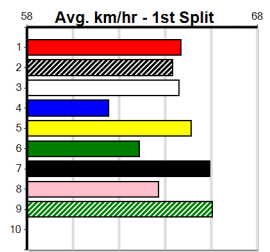

HOOKED ON SCOTCH @ STUD

Distance: 500m, Race Type: Mixed 4/5, Total Prizemoney: $3,875
1st: $2,600, 2nd: $800, 3rd: $400, 4th: $75

MARCO ROSE (4) explodes mid race in his races and with the extra trip in this he looks awfully hard to hold out. DAINTREE DAZZLER (3) recorded a fast win here 2 starts back and a repeat will see him right in the finish again.

Watchdog Tips: **4** **3** **6** **2** **Bet:** **Quinella 3/4 ($10 for 1000%)**

INTERNAL AFFAIRS (NSW)[5] Likely to be out the back early here, tested. $26.00

BD Dog Sep-20 Sire: ZAMBORA BROCKIE Dam: NINO DE ORO Trainer: Justin Bowman (Kilmany)

Owner(s): M Henderson
Winning Distances: < 300m (0) 300 - 399m (0) 400 - 499m (2) 500 - 599m (9) 600 - 699m (0) > 700m (0)
Winning Weights: 30.0(1) 30.2(2) 30.8(1) 30.9(1) 31.2(1) 31.3(2) 31.4(1) 31.7(2)

Form	Box	Wgt	Dist	Track	Date	Time	BON	Margin	1st/2nd (Time)	PIR	Checked	Comment	WR	Split 1	S/P	Grade
4th	(7)	31.7	350	HVL	R6	10-Mar-24	19.45	18.92	3.00L ATOMIC JAX (19.25)	M/6	.	.	.	6.74	$25.80	5
2nd	(8)	31.5	460	WGL	R6	15-Mar-24	26.40	25.86	1.00L SPARKLING ROSE (26.33)	M/222	.	.	.	6.71	$8.90	5
6th	(6)	31.1	500	TRA	R8	22-Mar-24	28.49	28.07	6.00L JEBEDIAH (28.07)	M/454	.	W	.	9.43	$5.10	X45
3rd	(6)	31.1	525	MEA	R12	30-Mar-24	30.38	29.50	3.00L BERN BY (30.17)	S/4433	.	.	.	5.25	$16.30	5
5th	(1)	30.9	525	MEA	R11	06-Apr-24	30.65	29.82	5.50L FERNANDO GOMEZ (30.29)	M/8666	.	.	.	5.31	$16.40	5
7th	(8)	30.9	595	SAN	R7	11-Apr-24	35.00	34.56	4.75L CALIMO (34.68)	M/6557	.	.	.	9.53	$51.80	5
7th	(7)	30.8	595	SAN	R4	18-Apr-24	35.37	34.47	13.00 CRACKERJACK BOOM	S/7777	.	.	.	9.62	$37.10	5
5th	(2)	31.3	595	SAN	R10	25-Apr-24	35.07	34.24	12.00 IRISH MILLIE (34.24)	S/6644	.	.	.	9.53	$20.10	5

Last 3 wins NOT included above

1st	(1)	30.8	515	SAN	R9	28-Sep-23	29.83	29.31	1.00L HASKO BALE (29.89)	S/8422	.	.	.	5.28	$7.70	5
1st	(1)	31.7	500	TRA	R9	20-Oct-23	27.71	27.71	3.5L COOL SUMMER (27.95)	M/111	.	SW	.	9.20	$3.30	X45
1st	(4)	31.3	595	SAP	R8	23-Nov-23	34.60	34.60	0.10L OKAY BOOMER (34.61)	S/3222	.	.	.	9.40	$21.10	X45

Box History

Box	1st	2nd	3rd	4th	5th	6th	7th	8th
1	5	3	1	1	2	1	1	1
2	1	3	3	3	1	1	1	1
3	1	4	1	2	1	1	1	1
4	1	3	1	1	2	3	1	1
5	1	1	2	3	2	3	1	1
6	2	1	3	1	1	3	1	1
7	1	2	2	4	1	2	3	1
8	1	5	2	2	1	2	2	2

Prize Best Starts Trk/Dts APM: $64122.50, 27.63(7)-5/4/23, 100-11-21-11, 18-2-9-2, 9591