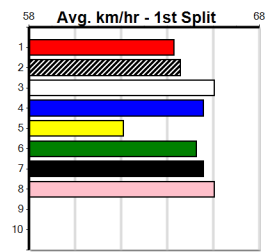

MR AUDACIOUS @ STUD

Distance: 450m, Race Type: Mixed 4/5, Total Prizemoney: $3,360
1st: $2,250, 2nd: $690, 3rd: $345, 4th: $75

WHIPPING IT (7) recorded two scorching Warragul wins before some smart 2 turn placings and he could be the one to beat in this. BANJO ONE STRING (1) has plenty of talent and even though he can push wide in his races he can challenge here.

Watchdog Tips: 7 1 8 2 **Bet:** Trifecta 7/1,2,8/1,2,3,8 ($10 - 111.11%)

Form Box	Wgt	Dist	Track	Date	Time	BON	Margin	1st/2nd (Time)	PIR	Checked	Comment	WR	Split 1	S/P	Grade	
1	BANJO ONE STRING [5] $5.50															
	WBD Dog Feb-22 Sire: FERNANDO BALE Dam: BRING YOUR BANJO															
	Owner(s): R Cunneen Trainer: Ray Cunneen (Moe South)															
	Winning Distances: < 300m (0) 300 - 399m (2) 400 - 499m (5) 500 - 599m (0) 600 - 699m (0) > 700m (0)															
	Winning Weights: 31.7(1) 31.8(1) 32.0(1) 32.2(2) 32.5(1) 33.0(1)															
	4th (3)	31.9	460	WGL	R8	12-Mar-24	26.24	25.98	3.75L WEST ON STROBE (25.98)	M/555	.	.	.	6.70	$12.40	X45
	4th (7)	31.9	350	HVL	R5	17-Mar-24	19.27	19.11	1.00L ON A MISSION (19.20)	M/7	.	.	.	6.73	$26.60	X45
	8th (7)	32.1	450	TRA	R6	22-Mar-24	25.52	24.81	11.00 SPOT FOX (24.81)	M/257	.	.	.	6.62	$52.20	X45
	5th (6)	32.1	395	TRA	R5	29-Mar-24	22.54	22.06	6.50L POWER PAWS (22.08)	M/47	.	.	.	3.79	$6.70	X45
	1st (8)	31.8	400	WGL	R4	09-Apr-24	22.53	22.19	1.00L POWER PAWS (22.59)	M/22	.	.	.	8.37	$4.20	X45
	6th (7)	32.1	400	WGL	R6	16-Apr-24	23.08	22.24	8.50L VICTA TARA (22.49)	S/77	.	.	.	8.66	$21.50	FFA
	2nd (7)	31.7	435	SLE	R5	21-Apr-24	24.54	24.40	2.25L SHANLYN SCOUT (24.40)	M/422	.	.	.	5.35	$7.80	X45
	2nd (2)	31.7	400	WGL	R4	26-Apr-24	22.60	22.35	3.00L MY NEO (22.39)	M/33	.	.	.	8.43	$9.00	FFA
	Last 3 wins NOT included above															
	1st (5)	32.2	395	TRA	R7	29-Dec-23	22.41	21.88	1.25L NO DOORS (22.49)	M/321	.	.	.	3.81	$2.90	5
1st (7)	32.0	435	SLE	R10	11-Feb-24	24.54	24.03	1.75L LEGAL BUD (24.66)	M/433	.	SW	.	5.36	$4.40	5	
1st (5)	31.7	450	TRA	R6	16-Feb-24	25.18	24.82	2.00L MYSTIC BRAE (25.30)	M/211	.	.	.	6.65	$2.30	5	

Box History								
Bx	1st	2nd	3rd	4th	5th	6th	7th	8th
1	1	1	1	1	1	1	1	1
2	1	2	1	1	1			
3		2	1	1	1			
4								1
5	2							
6					1			1
7	3	2	1	1	1	1	1	1
8	1	1	1	1				
Prize Best Starts	$20240.63 25.18(5)-16/2/24							
Trk/Dts APM	30-7-8-2 4-1-1-0 11034