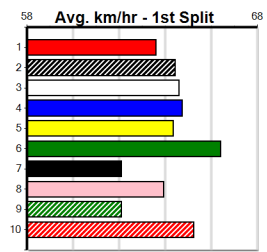

FENECH CURTAINS AND BLINDS

Distance: 395m, Race Type: Mixed 4/5, Total Prizemoney: $3,360
1st: $2,250, 2nd: $690, 3rd: $345, 4th: $75

DR. UNITED (5) was a fast Warragul winner last start and he could prove hard to hold out with an ounce of luck in running. BETTER BANJO (3) can explode soon after box rise and could be the one to catch. BELOW THE CURVE (6) has talent as well.

Watchdog Tips: **5** **3** **6** **7** **Bet:** Trifecta 3,5/3,5,6/3,5,6,7,8 ($10 - 83.33%)

1

BLOCK BUSTED [5] Biks **May get burnt off early in this, needs some luck.** **$21.00**

BK Dog **May-20** Sire: ASTON DEE BEE Dam: IMA FAIRYTALE Trainer: Garry Barnsley (Morwell)

Owner(s): S Wood

Winning Distances: < 300m (0) 300 - 399m (4) 400 - 499m (3) 500 - 599m (0) 600 - 699m (0) > 700m (0)

Winning Weights: 34.4(2) 34.5(2) 34.7(1) 34.8(1) 35.4(1)

Box	1st	2nd	3rd	4th	5th	6th	7th	8th
1	2	7	1	1	2	2	1	
2	2	3	1		3	2	1	
3	1	4	3	1	1		1	
4	1	2	1	2				
5			3	3	1	2		
6				1	2	1		
7	1			1	1			1
8		5	3	1	2	1	1	

Prize Best Starts Trk/Dts APM $25422.50 22.03(2)-6/12/23 75-7-21-12 18-3-3-3 4181

2

ASHLEY HOOK [5] **Can show early speed but place looks best.** **$8.50**

RF Bitch **Apr-21** Sire: FERNANDO BALE Dam: GALESTER HOOK Trainer: Kate Gorman (Tanjil South)

Owner(s): C Galea

Winning Distances: < 300m (0) 300 - 399m (1) 400 - 499m (11) 500 - 599m (0) 600 - 699m (0) > 700m (0)

Winning Weights: 26.4(2) 26.6(2) 26.7(2) 26.8(1) 26.9(2) 27.0(1) 27.3(1) 27.9(1)

Box	1st	2nd	3rd	4th	5th	6th	7th	8th
1	1	2	1	2				
2	1	2	1					
3	2	1	1					1
4	3			2	1	3	1	1
5	1	2	1	1	1	1		
6	2	3	1					1
7	2	2		2		1		
8		2		2	1			2

Prize Best Starts Trk/Dts APM $41337.50 22.30(3)-17/5/23 54-12-14-5 10-1-3-1 8481

3

BETTER BANJO [4] **Can explode soon after box rise, major player.** **$4.20**

WBK Dog **Feb-22** Sire: FERNANDO BALE Dam: BRING YOUR BANJO Trainer: Ray Cunneen (Moe South)

Owner(s): A Davis

Winning Distances: < 300m (0) 300 - 399m (6) 400 - 499m (0) 500 - 599m (0) 600 - 699m (0) > 700m (0)

Winning Weights: 30.6(1) 30.9(1) 31.2(1) 31.3(2) 31.4(1)

Box	1st	2nd	3rd	4th	5th	6th	7th	8th
1	1	1	1					
2		1	1		1	1		
3					1			1
4		1			1			
5	1	1						
6	2							
7	1	3				1		1
8	1							

Prize Best Starts Trk/Dts APM $16630.00 22.23(5)-19/4/24 21-6-7-1 6-2-0-0 8378

4

BLACK VIPER [5] **Drawn to find some bother in this, looks unlikely.** **$12.00**

BK Dog **Jun-21** Sire: ASTON DEE BEE Dam: LADY PANDORA Trainer: Matthew Clark (Briagolong)

Owner(s): D Peckham

Winning Distances: < 300m (0) 300 - 399m (1) 400 - 499m (8) 500 - 599m (1) 600 - 699m (0) > 700m (0)

Winning Weights: 32.7(1) 33.0(1) 33.1(1) 33.4(1) 33.5(3) 33.6(2) 33.9(1)

Box	1st	2nd	3rd	4th	5th	6th	7th	8th
1	1	1	1	3				
2	4	1		1	2	1		
3		2						1
4	2		2	1	1	2		
5	1	1						1
6	2	1	2			1		
7				2		2	1	
8					1			

Prize Best Starts Trk/Dts APM $31820.00 FSTD 40-10-6-7 0-0-0-0 12707

5

DR. UNITED [5] **Fast Warragul win last start, hard to hold out.** **$2.80**

BK Dog **May-21** Sire: ASTON DEE BEE Dam: PAYTON Trainer: Judith McMahon (Darriman)

Owner(s): DOCTORS KENNELS (SYN), J McMahon, J Gill

Winning Distances: < 300m (0) 300 - 399m (1) 400 - 499m (5) 500 - 599m (0) 600 - 699m (0) > 700m (0)

Winning Weights: 30.2(1) 30.5(1) 30.6(1) 31.2(1) 31.8(1) 32.2(1)

Box	1st	2nd	3rd	4th	5th	6th	7th	8th
1	2		1					
2		1				3	1	
3					1			
4	1			1	1		1	
5	1				1			
6			1					
7	1			1	1			
8	1	2	2					

Prize Best Starts Trk/Dts APM $13305.00 22.61(1)-23/10/23 24-6-3-4 4-1-0-2 8163