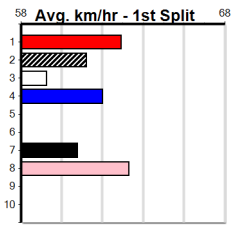

CITY VIEW BISTRO

Distance: 525m, Race Type: Maiden, Total Prizemoney: $2,860
1st: $1,900, 2nd: $590, 3rd: $295, 4th: $75

2

7:03PM
(VIC time)

PAW DIMETRA (8) has shown enough in her races to suggest she can take out a race of this nature.
BLAZING FRANKIE (4) will be strong in the run home and looks a solid each way chance. PAW ZENTRA (3) can make a mid race move.

Watchdog Tips: **8** **4** **3** **7** **Bet:** **Box Quinella 3,4,8 ($10 for 333.33%)**