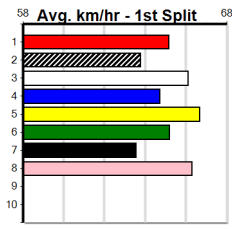

7
8:48PM
(VIC time)

SLICK RAMBO (6) only needs to begin on even terms here and he can explode to the lead and it is hard to see him getting run down on the arm. SPARKLING ROSE (8) has been racing in tougher company and can settle on the speed.

Watchdog Tips: 6 8 1 4 Bet: Win 6

1 HILL TOP JACK [5] *Veteran still more than capable, each way.*
BK D May-19 FERNANDO BALE UP HILL JILL **$8.00**

Form	Box	Weight	Dist	Track	Date	Time	BON	Margin	1st/2nd (Time)	PIR	Checked	Comment	W/R	Split 1	S/P	Grade
7th	(5)	32.9	515	SAN	R7	02-May-24	29.91	29.33	7.00FUNNY OLD FELLOW (29.46)	M/3456	.	.	.	5.16	$46.50	5F
4th	(3)	33.4	545	BAL	R3	08-May-24	31.20	30.69	7.50LOSPREY ATHENA (30.69)	M/5653	.	.	.	6.77	$10.10	X45
3rd	(5)	33.7	545	BAL	R5	15-May-24	31.21	31.08	2.00LZIPPING OSTI (31.08)	M/1111	.	.	.	6.74	$5.70	X45
6th	(4)	33.6	545	BAL	R8	22-May-24	31.58	31.08	7.50LAWESOME AVENGER (31.08)	M/8664	.	.	.	7.10	$10.60	X45

Owner(s): R Geall

Winning Boxes

1	2	3	4	5	6	7	8
4	4	5	2	5	8	1	3
Prize	$267,363.13						
Best	29.89						
Starts	143-32-38-16						
Trk/Dst	42-8-11-5						
APM	$10640						

2 CAILAH'S PISTOL [4] *Placed in a strong race here last time, respect.*
BK D Jun-21 ASTON DEE BEE ACOUSTIC LEE **$18.00**

8th	(5)	34.4	510	SLE	R8	31-Dec-23	29.22	28.50	11.00LFRED ROSE (28.50)	M/888	.	.	.	9.53	$47.50	SF
7th	(1)	34.5	435	SLE	R7	21-Apr-24	25.41	24.40	8.50LGO STEVIE (24.83)	M/477	.	.	.	5.32	$12.40	5
5th	(8)	34.8	525	MEP	R8	15-May-24	30.73	30.12	6.00LCAMP FIRE (30.31)	S/4655	.	.	.	5.29	$73.60	X34
3rd	(2)	35.0	525	MEP	R10	22-May-24	30.60	29.92	4.75LPICCOLO BALE (30.28)	M/6433	.	SW	.	5.27	$26.10	X45

Owner(s): B Brady

Winning Boxes

1	2	3	4	5	6	7	8
1	1	1	2	2			
Prize	$28,901.25						
Best	30.28						
Starts	43-7-7-9						
Trk/Dst	10-1-0-2						
APM	$6126						

3 LAKEVIEW LOTTIE [5] **** SCRATCHED ****
BEBD B Nov-20 WHISKEY RIOT LAKEVIEW GRACE **$12.00**

2nd	(5)	28.9	500	BEN	R6	26-Apr-24	28.49	28.11	0.75LDEMON KYSAIAH (28.44)	M/665	.	.	.	6.74	$7.10	5
3rd	(8)	29.0	485	HOR	R8	30-Apr-24	27.82	27.42	2.75LSOFIA RIOT (27.64)	M/655	.	.	.	7.12	$14.10	X45
8th	(1)	29.1	485	HOR	R6	07-May-24	27.73	27.15	8.00LMISTER EASY (27.17)	M/688	.	.	.	5.94	$19.30	5H
5th	(4)	29.2	680	GEL	R8	23-May-24	40.04	39.49	8.00LPOMMEL BOY (39.49)	Q/1355	.	.	.	18.90	$11.80	S

Owner(s): P Hammerstein

Winning Boxes

1	2	3	4	5	6	7	8
1	1	1	2				1
Prize	$38,690.00						
Best	NBT						
Starts	39-5-9-8						
Trk/Dst	1-0-0-0						
APM	$3988						

4 ZIPPING CRUSADER (NSW)[5] *Veteran who can launch with a big finish, value.*
BK D Feb-20 GOODESY ZIPPING ABBY **$12.00**

5th	(2)	34.0	525	MEP	R8	21-Feb-24	30.85	30.19	10.00LDARK LABEL (30.19)	M/5775	.	.	.	5.32	$10.50	X34
T	(8)	34.4	525	MEA	R4	02-Mar-24	0.00	29.67	.ZIPPING GRYLIS (29.95)	S/8888	.	V28	.	5.26	$63.70	5
8th	(6)	34.0	350	HVL	R8	19-May-24	19.75	19.28	7.00LWILD ALICE (19.28)	M/6	.	.	.	6.75	$87.10	FFA
5th	(5)	34.0	460	GEL	R8	25-May-24	26.20	25.62	3.25LMEPUNGA MUSTANG (25.98)	M/445	.	.	.	6.71	$17.70	VET

Owner(s): D Webber

Winning Boxes

1	2	3	4	5	6	7	8
4			2	2	1	4	3
Prize	$95,920.00						
Best	29.94						
Starts	119-16-24-25						
Trk/Dst	48-5-15-7						
APM	$10480