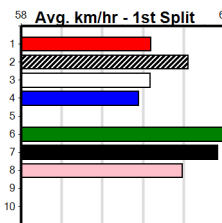

1	2	3	4	5	6	7	8

10 * NO RESERVE *****

Trainer: _____
 Owner(s): _____

1	2	3	4	5	6	7	8

WESTLINK CONTAINER SALES

Distance: 600m, Race Type: Mixed 4/5, Total Prizemoney: \$4,445
 1st: \$2,990, 2nd: \$920, 3rd: \$460, 4th: \$75