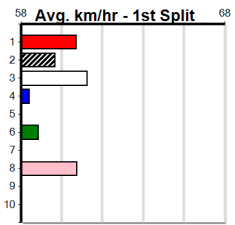

Suggested Quaddie:

- 1st Leg: 6 2nd Leg: 3,5,6,8
- 3rd Leg: 6 4th Leg: 2,6
- Cost: \$50 for 625.00%

Mobile Form Guide

Average Winning Time:

Distance	Grade	Avg. Time
525m	Mixed 4/5	30.11
525m	Mixed 6/7 Heat	30.21
525m	Grade 5	30.29
525m	Maiden	30.40
525m	Grade 5 T3	30.54
600m	Mixed 4/5	34.60
600m	Mixed 6/7	34.91

Track Record:

Distance	Time	Greyhound	Date Set
525m	29.376	ALLEN DEED	03-Jan-15
600m	33.911	DYNA DOUBLE ONE	06-Feb-16
730m	41.933	SPACE STAR	28-Feb-15

The Meadows

AMRON BOY AT STUD

Distance: 525m, Race Type: Maiden, Total Prizemoney: \$2,860
 1st: \$1,900, 2nd: \$590, 3rd: \$295, 4th: \$75