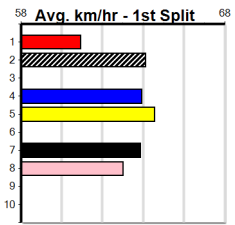

TOTAL CONTAINER SOLUTIONS

Distance: 525m, Race Type: Grade 5 T3, Total Prizemoney: \$3,340
 1st: \$2,230, 2nd: \$690, 3rd: \$345, 4th: \$75

10

10:03PM

(VIC time)

LEARNED LESSON (2) does her best racing around this circuit and this powerful type will appreciate the reduced line-up. DUTCH IMPACT (7) holds a class edge and can either lead or come off the speed to win in this class.