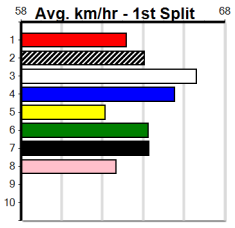

SPORTSBET HT3

Distance: 525m, Race Type: Mixed 6/7 Heat, Total Prizemoney: \$3,340
1st: \$2,230, 2nd: \$690, 3rd: \$345, 4th: \$75

5
8:06PM
(VIC time)

HOLDEN BALE (6) is a dog on the rise who can display his V8 type engine and prove too speedy here. UPON BALE (3) can spear out of the boxes, has a flat patch shortly after and than goes into over drive once again, looks the danger.