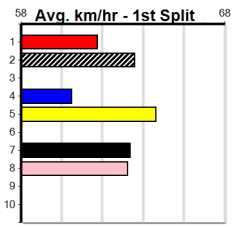

Trainer:
Owner(s):

12
10:35PM
(VIC time)

THE WATCHDOG APP

Distance: 525m, Race Type: Grade 5 T3, Total Prizemoney: \$3,340
1st: \$2,230, 2nd: \$690, 3rd: \$345, 4th: \$75

Watchdog Tips: **5** **1** **2** **7** **Bet:** **Win 5**