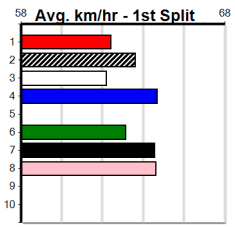

9

9:36PM

(VIC time)

RUBEN RHODE (4) was placed in a much tougher race here last week and will find this much more to his liking. TANNER TIME (1) should settle top 2 early and is expected to be stronger second up over this distance range.

Watchdog Tips: 4 1 3 8 **Bet:** Win 4