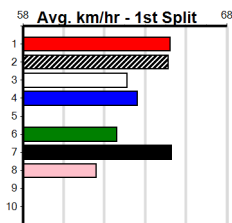

SPORTSBET HT2

Distance: 525m, Race Type: Mixed 6/7 Heat, Total Prizemoney: $3,340
1st: $2,230, 2nd: $690, 3rd: $345, 4th: $75

4

7:44PM

(VIC time)

JENNY BALE (2) boasts top early speed and her run home times keep improving with each run over this distance. PAW WHISTLER (8) would prefer an inside draw but races with a maturity beyond his experience. BUN QUAKE (4) was a big run here last week.

Watchdog Tips:

2

8

4

1

Bet:

Win 2