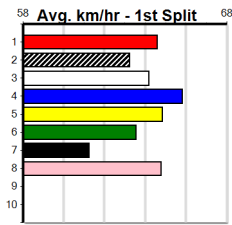

FERNANDO MICK AT STUD

Distance: 525m, Race Type: Grade 5, Total Prizemoney: $3,340
1st: $2,230, 2nd: $690, 3rd: $345, 4th: $75

6

8:26PM

(VIC time)

YASH BALE (5) will take a power of beating if he can convert his fast 25.72 Geelong win on Saturday into this race. GEANI BALE (8) drops in class and is proven at this track and distance. ASTON BEAUFORT (6) is back racing with confidence.

Watchdog Tips:

5

8

6

3

Bet:

Win 5