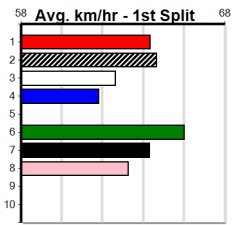

SPORTSBET HT1

Distance: 525m, Race Type: Mixed 6/7 Heat, Total Prizemoney: \$3,340
1st: \$2,230, 2nd: \$690, 3rd: \$345, 4th: \$75

3

7:22PM

(VIC time)

TAKUMI BALE (2) was placed behind the hottest provincial sprinter in the state in Matt Loch 3 runs back and will find this more to his liking. WILLOW BALE (8) would have preferred an inside draw but is well up to this class.