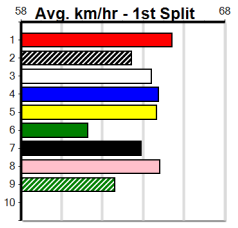

9

9:35PM

(VIC time)

Watchdog Tips: 0 0 0 0 Bet: .