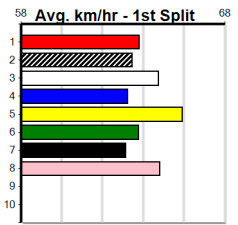

7
8:52PM
(VIC time)

Watchdog Tips:

0 0 0 0

Bet: