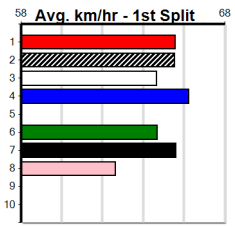

WESTLINK CONTAINER SALES

Distance: 600m, Race Type: Mixed 4/5, Total Prizemoney: $4,445
1st: $2,990, 2nd: $920, 3rd: $460, 4th: $75

8

9:07PM

(VIC time)

Watchdog Tips: 0 0 0 0 **Bet:** .