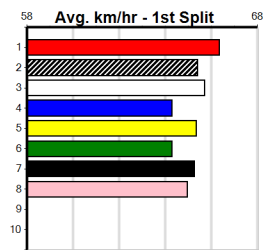

5

8:08PM

(VIC time)

Distance: 525m, Race Type: Grade 5, Total Prizemoney: $3,340
1st: $2,230, 2nd: $690, 3rd: $345, 4th: $75

Watchdog Tips:

Bet:

Form Box Wgt Dist Track Date Time BON Margin 1st/2nd (Time) PIR Checked Comment W/R Split 1 S/P Grade

TRAPPER TEARS (NSW)[5]
BK Dog Apr-21 Sire: GOODESY Dam: FREAKY TEARS
Owner(s): J Hutchison
Trainer: Robert Britton (Lara)
Winning Distances: < 300m (0) 300 - 399m (0) 400 - 499m (0) 500 - 599m (7) 600 - 699m (0) > 700m (0)
Winning Weights: 32.3(1) 32.4(1) 32.5(2) 32.8(1) 32.9(1) 33.6(1)
Box History table and Prize Best Starts table included.

BLUE CABANG [5]
BE Dog Feb-21 Sire: BERNARDO Dam: STARS AND LIGHTS
Owner(s): G Berry
Trainer: Rodney Clark (Echuca Village)
Winning Distances: < 300m (0) 300 - 399m (0) 400 - 499m (5) 500 - 599m (1) 600 - 699m (0) > 700m (0)
Winning Weights: 34.5(1) 34.9(2) 35.0(1) 35.5(2)
Box History table and Prize Best Starts table included.

WHITE CREST [5]
WBD Dog Nov-21 Sire: ORSON ALLEN Dam: SUMMER SKYE
Owner(s): R Mccullagh
Trainer: Ronald Mccullagh (Lara)
Winning Distances: < 300m (0) 300 - 399m (1) 400 - 499m (9) 500 - 599m (1) 600 - 699m (0) > 700m (0)
Winning Weights: 31.9(1) 32.5(1) 32.6(1) 32.7(1) 33.1(3) 33.3(2) 33.5(1) 33.8(1)
Box History table and Prize Best Starts table included.

SCARLETT EXPRESS [5]
F Bitch Dec-20 Sire: BERNARDO Dam: MY DEWANA PENNY
Owner(s): A Spiteri
Trainer: Alfred Spiteri (St Albans)
Winning Distances: < 300m (0) 300 - 399m (0) 400 - 499m (0) 500 - 599m (3) 600 - 699m (1) > 700m (0)
Winning Weights: 24.4(1) 25.0(1) 25.4(1) 25.5(1)
Box History table and Prize Best Starts table included.

POHOLKE [5]
RF Dog Feb-22 Sire: FERNANDO BALE Dam: VAN NINDI
Owner(s): F Mastropasqua
Trainer: Paul Abela (Parwan)
Winning Distances: < 300m (0) 300 - 399m (0) 400 - 499m (3) 500 - 599m (1) 600 - 699m (0) > 700m (0)
Winning Weights: 29.1(1) 29.7(1) 29.8(1) 30.6(1)
Box History table and Prize Best Starts table included.

1

2

3

4

5