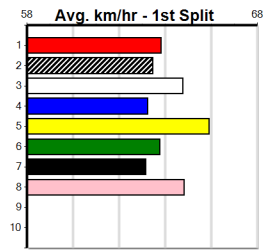

7

8:52PM

(VIC time)

Distance: 525m, Race Type: Grade 5, Total Prizemoney: $3,340
1st: $2,230, 2nd: $690, 3rd: $345, 4th: $75

Watchdog Tips:

Bet:

Table with columns: Form Box, Wgt, Dist, Track, Date, Time, BON, Margin, 1st/2nd (Time), PIR, Checked, Comment, WR, Split 1, S/P, Grade

ASTON MARCAY [5]
BK Dog Sep-21 Sire: ASTON DEE BEE Dam: DOLLY MAC
Owner(s): R Borda
Trainer: Craig Treherne (Lara)
Winning Distances: < 300m (0) 300 - 399m (2) 400 - 499m (1) 500 - 599m (0) 600 - 699m (0) > 700m (0)
Winning Weights: 31.7(1) 31.9(2)
Box History table and Prize Best Starts table included.

BLACK TUXEDO [5]
BK Dog Nov-20 Sire: UNLAWFUL ENTRY Dam: HILLSIDE LADY
Owner(s): H Young
Trainer: Noel Walsh (Tullamarine)
Winning Distances: < 300m (0) 300 - 399m (1) 400 - 499m (8) 500 - 599m (2) 600 - 699m (0) > 700m (0)
Winning Weights: 34.5(1) 34.6(1) 34.7(1) 34.8(1) 34.9(1) 35.0(2) 35.1(2) 35.2(1) 35.5(1)
Box History table and Prize Best Starts table included.

SUPER TONE [5]
BK Dog Aug-21 Sire: SHIMA SHINE Dam: MEPUNGA MIDGET
Owner(s): A Rippon
Trainer: Murray Collyer (Coburg East)
Winning Distances: < 300m (0) 300 - 399m (2) 400 - 499m (2) 500 - 599m (1) 600 - 699m (0) > 700m (0)
Winning Weights: 33.3(1) 33.8(2) 34.3(1) 34.8(1)
Box History table and Prize Best Starts table included.

LYRICAL CRIPPS [5]
BD Dog Jun-21 Sire: GET IT GIZMO Dam: ZIPPING LYRIC
Owner(s): K Howat
Trainer: Kenneth Howat (Plumpton)
Winning Distances: < 300m (0) 300 - 399m (0) 400 - 499m (2) 500 - 599m (2) 600 - 699m (0) > 700m (0)
Winning Weights: 29.7(2) 30.6(1) 31.5(1)
Box History table and Prize Best Starts table included.

MASERATI AVENUE [5]
BK Bitch Oct-21 Sire: ASTON DEE BEE Dam: ELAINE AVENUE
Owner(s): A Peat
Trainer: Alice Peat (Axedale)
Winning Distances: < 300m (0) 300 - 399m (3) 400 - 499m (2) 500 - 599m (0) 600 - 699m (0) > 700m (0)
Winning Weights: 28.3(1) 28.4(1) 28.5(1) 29.1(1) 29.5(1)
Box History table and Prize Best Starts table included.

1

2

3

4

5