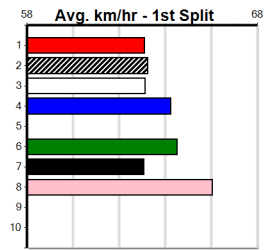

4

7:48PM

(VIC time)

Distance: 525m, Race Type: Grade 5 T3, Total Prizemoney: $3,340
1st: $2,230, 2nd: $690, 3rd: $345, 4th: $75

Watchdog Tips:

Bet:

Table with columns: Form Box, Wgt, Dist, Track, Date, Time, BON, Margin, 1st/2nd (Time), PIR, Checked, Comment, W/R, Split 1, S/P, Grade

FLYING AVENUE [5]
BK Bitch Oct-21
Sire: ASTON DEE BEE Dam: ELAINE AVENUE
Trainer: Alice Peat (Axedale)
Winning Distances: < 300m (0) 300 - 399m (2) 400 - 499m (1) 500 - 599m (0) 600 - 699m (0) > 700m (0)
Winning Weights: 28.1(1) 28.7(1) 29.5(1)
Race results table with columns: Rank, Weight, Dog, Track, Date, Time, BON, Margin, Sire, Dam, PIR, Checked, Comment, W/R, Split 1, S/P, Grade

Box History table for Flying Avenue with columns: Bx, 1st, 2nd, 3rd, 4th, 5th, 6th, 7th, 8th and Prize Best Starts Trk/Dts APM

GEORGE JETSON [5] Biks
F Dog Dec-21
Sire: ZAMBORA BROCKIE Dam: REAP THE REWARDS
Trainer: Geoffrey Mitchell (Spotswood)
Winning Distances: < 300m (0) 300 - 399m (0) 400 - 499m (2) 500 - 599m (1) 600 - 699m (0) > 700m (0)
Winning Weights: 30.0(1) 30.7(1) 30.8(1)
Race results table with columns: Rank, Weight, Dog, Track, Date, Time, BON, Margin, Sire, Dam, PIR, Checked, Comment, W/R, Split 1, S/P, Grade

Box History table for George Jetson with columns: Bx, 1st, 2nd, 3rd, 4th, 5th, 6th, 7th, 8th and Prize Best Starts Trk/Dts APM

DETRIOT [5]
BK Dog Nov-21
Sire: FLYING RICCIARDO Dam: FLOWING
Trainer: Darren Burkett (Girgarre)
Winning Distances: < 300m (0) 300 - 399m (1) 400 - 499m (4) 500 - 599m (0) 600 - 699m (0) > 700m (0)
Winning Weights: 32.1(2) 32.4(1) 32.8(1) 33.0(1)
Race results table with columns: Rank, Weight, Dog, Track, Date, Time, BON, Margin, Sire, Dam, PIR, Checked, Comment, W/R, Split 1, S/P, Grade

Box History table for Detroit with columns: Bx, 1st, 2nd, 3rd, 4th, 5th, 6th, 7th, 8th and Prize Best Starts Trk/Dts APM

GEORGE'S BEST (NSW)[5]
BE Dog Aug-21
Sire: HOOKED ON SCOTCH Dam: KOORINGA THELLY
Trainer: Jennifer Thorpe (Arthurs Creek)
Winning Distances: < 300m (0) 300 - 399m (0) 400 - 499m (2) 500 - 599m (1) 600 - 699m (0) > 700m (0)
Winning Weights: 30.2(2) 31.2(1)
Race results table with columns: Rank, Weight, Dog, Track, Date, Time, BON, Margin, Sire, Dam, PIR, Checked, Comment, W/R, Split 1, S/P, Grade

Box History table for George's Best with columns: Bx, 1st, 2nd, 3rd, 4th, 5th, 6th, 7th, 8th and Prize Best Starts Trk/Dts APM

*** VACANT BOX ***
Owner(s):
Winning Distances: < 300m (0) 300 - 399m (0) 400 - 499m (0) 500 - 599m (0) 600 - 699m (0) > 700m (0)
Winning Weights:
Sire: Dam:
Trainer:
Box History

5