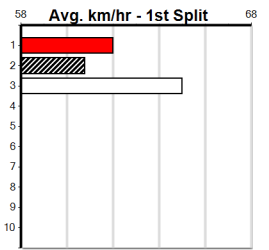

2

7:08PM

(VIC time)

Distance: 525m, Race Type: Maiden Heat, Total Prizemoney: $2,860
1st: $1,900, 2nd: $590, 3rd: $295, 4th: $75

Watchdog Tips: [ ] [ ] [ ] [ ] Bet: [ ]

PAW GRADY (NSW)[M]
BK Dog Jul-22 Sire: ALLEN DEED Dam: FANTA BALE
Owner(s): B Wheeler
Trainer: Mark Delbridge (Balliang)
Winning Distances: < 300m (0) 300 - 399m (0) 400 - 499m (0) 500 - 599m (0) 600 - 699m (0) > 700m (0)
Winning Weights: 4th (3) 33.2 400 GEL R2 03-May-24 23.29 22.45 7.50L SERIAL STICKER (22.78) M/86 8.89 $12.40 MH

CABAO MARBLE [M]
BD Bitch Jun-22 Sire: BEAST UNLEASHED Dam: CABAO
Owner(s): DAILLY GREYHOUND FARMS (SYN), G Dailly, T Dailly
Trainer: Thomas Dailly (Anakie)
Winning Distances: < 300m (0) 300 - 399m (0) 400 - 499m (0) 500 - 599m (0) 600 - 699m (0) > 700m (0)
Winning Weights: 6th (2) 27.3 460 GEL R10 05-Feb-24 26.36 25.59 11.00 KINGSLEY BALE (25.59) S/785 6.85 $15.00 M

JENNY BALE (NSW)[M]
BK Bitch Mar-22 Sire: DROOPYS SYDNEY Dam: DYNA UNI
Owner(s): B Wheeler
Trainer: Thomas Dailly (Anakie)
Winning Distances: < 300m (0) 300 - 399m (0) 400 - 499m (0) 500 - 599m (0) 600 - 699m (0) > 700m (0)
Winning Weights: 4th (7) 26.9 450 BAL R1 06-Mar-24 25.79 24.91 3.75L GEANI BALE (25.53) M/454 6.63 $9.20 MF

OPAL WHISPER [M]
BK Bitch Aug-22 Sire: KINLOCH BRAE Dam: RED ROCKS
Owner(s): A Taylor
Trainer: Mario Briganti (Pearcedale)
Winning Distances: < 300m (0) 300 - 399m (0) 400 - 499m (0) 500 - 599m (0) 600 - 699m (0) > 700m (0)
Winning Weights: 4th (7) 27.3 450 MEA R1 27-Mar-24 25.94 24.85 7.00L TAKUMI BALE (25.48) Q/354 6.74 $4.10 M

PAW YASMIN (NSW)[M]
WBD Bitch Jul-22 Sire: AUSSIE INFRARED Dam: DYNA PATTY
Owner(s): B Wheeler
Trainer: Mark Delbridge (Balliang)
Winning Distances: < 300m (0) 300 - 399m (0) 400 - 499m (0) 500 - 599m (0) 600 - 699m (0) > 700m (0)
Winning Weights: 4th (3) 33.2 400 GEL R2 03-May-24 23.29 22.45 7.50L SERIAL STICKER (22.78) M/86 8.89 $12.40 MH