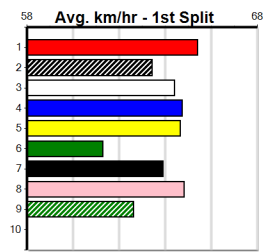

9

9:35PM

(VIC time)

Distance: 525m, Race Type: Grade 7, Total Prizemoney: $3,340
1st: $2,230, 2nd: $690, 3rd: $345, 4th: $75

Watchdog Tips:

Bet:

Table with columns: Form Box, Wgt, Dist, Track, Date, Time, BON, Margin, 1st/2nd (Time), PIR, Checked, Comment, WR, Split 1, S/P, Grade

INTERSTATE GIRL (NSW)[7]
BK Bitch May-22
Sire: SUPERIOR PANAMA Dam: REALLY UNREAL
Owner(s): N Powell
Trainer: Jason Sharp (Lara)
Winning Distances: < 300m (0) 300 - 399m (0) 400 - 499m (0) 500 - 599m (1) 600 - 699m (0) > 700m (0)
Winning Weights: 25.4(1)
Race results table with columns: Rank, Box, Wgt, Dist, Track, Date, Time, BON, Margin, 1st/2nd (Time), PIR, Checked, Comment, WR, Split 1, S/P, Grade

Box History table for INTERSTATE GIRL
Prize Best $1890.00
Starts 6-1-1-0
Trk/Dts 5-0-1-0
APM 1742

BUN QUAKE [7]
BD Dog Jun-22
Sire: DROOPYS SYDNEY Dam: GYPSY BUN
Owner(s): S Brincat
Trainer: Stephen Brincat (Albanvale)
Winning Distances: < 300m (0) 300 - 399m (0) 400 - 499m (0) 500 - 599m (1) 600 - 699m (0) > 700m (0)
Winning Weights: 29.6(1)
Race results table with columns: Rank, Box, Wgt, Dist, Track, Date, Time, BON, Margin, 1st/2nd (Time), PIR, Checked, Comment, WR, Split 1, S/P, Grade

Box History table for BUN QUAKE
Prize Best $4670.00
Starts 30.56(2)-20/3/24
Trk/Dts 20-1-4-3
APM 3405

HIBIKI BLUE [7]
BE Bitch Jul-22
Sire: FERAL FRANKY Dam: MIYAZAKI
Owner(s): A Lie
Trainer: Jason Sharp (Lara)
Winning Distances: < 300m (0) 300 - 399m (0) 400 - 499m (0) 500 - 599m (1) 600 - 699m (0) > 700m (0)
Winning Weights: 23.6(1)
Race results table with columns: Rank, Box, Wgt, Dist, Track, Date, Time, BON, Margin, 1st/2nd (Time), PIR, Checked, Comment, WR, Split 1, S/P, Grade

Box History table for HIBIKI BLUE
Prize Best $2490.00
Starts 30.47(1)-10/4/24
Trk/Dts 7-1-1-0
APM 2372

OPRAH BALE (NSW)[7]
RBD Dog Mar-22
Sire: KONOMI Dam: WENDALIN BALE
Owner(s): B Wheeler
Trainer: Thomas Dailly (Anakie)
Winning Distances: < 300m (0) 300 - 399m (0) 400 - 499m (0) 500 - 599m (1) 600 - 699m (0) > 700m (0)
Winning Weights: 31.2(1)
Race results table with columns: Rank, Box, Wgt, Dist, Track, Date, Time, BON, Margin, 1st/2nd (Time), PIR, Checked, Comment, WR, Split 1, S/P, Grade

Box History table for OPRAH BALE
Prize Best $3690.00
Starts 30.58(3)-13/3/24
Trk/Dts 12-1-2-2
APM 2774

CANNONEER [7]
F Dog Nov-21
Sire: BARCIA BALE Dam: SUBWAY MISS
Owner(s): V Johnson
Trainer: Gerry Orr (Newborough)
Winning Distances: < 300m (0) 300 - 399m (1) 400 - 499m (0) 500 - 599m (0) 600 - 699m (0) > 700m (0)
Winning Weights: 36.8(1)
Race results table with columns: Rank, Box, Wgt, Dist, Track, Date, Time, BON, Margin, 1st/2nd (Time), PIR, Checked, Comment, WR, Split 1, S/P, Grade

Box History table for CANNONEER
Prize Best $4380.00
Starts NBT
Trk/Dts 31-1-5-7
APM 2774