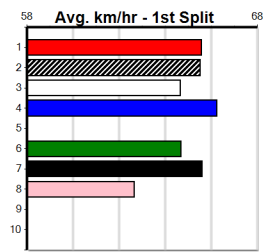

WESTLINK CONTAINER SALES

8

9:07PM

(VIC time)

Distance: 600m, Race Type: Mixed 4/5, Total Prizemoney: $4,445
1st: $2,990, 2nd: $920, 3rd: $460, 4th: $75

Watchdog Tips: ☐ ☐ ☐ ☐

Bet: ☐

1

CINDY'S CHARM [5]
BD Bitch Feb-21 Sire: BARCIA BALE Dam: SMOKIN' CINDY
Owner(s): T Tufo Trainer: Tony Tufo (Labertouche)
Winning Distances: < 300m (0) 300 - 399m (2) 400 - 499m (3) 500 - 599m (2) 600 - 699m (0) > 700m (0)
Winning Weights: 28.3(1) 28.4(1) 28.5(1) 28.6(1) 29.1(1) 29.3(1) 29.4(1)

Rank	Age	Sex	Color	DOB	Time	BON	Margin	1st/2nd (Time)	PIR	Checked	Comment	WR	Split 1	S/P	Grade
4th	(4)	28.8	600	MEA	R9	23-Dec-23	35.01	34.63	5.50L PEARLY TEARS (34.63)	S/5444			9.24	$2.60	5H
5th	(2)	29.1	595	SAP	R8	31-Dec-23	35.18	34.48	11.00 TINKER FRAN (34.48)	M/7555			9.84	$3.70	X45
7th	(1)	28.9	450	TRA	R6	22-Mar-24	25.50	24.81	10.00 SPOT FOX (24.81)	M/888			6.80	$28.50	X45
3rd	(2)	28.7	515	SAP	R8	07-Apr-24	30.23	29.34	5.50L DOMINATE (29.86)	M/6544			5.25	$2.30	X45
2nd	(4)	28.4	600	MEA	R10	13-Apr-24	35.03	34.18	2.75L ZIPPING OSTI (34.84)	M/4532			9.38	$9.80	5
7th	(7)	28.5	600	MEA	R6	20-Apr-24	35.04	34.73	4.50L STOMPING (34.73)	S/6777			9.34	$27.10	X45
5th	(8)	28.4	680	WGL	R8	26-Apr-24	39.66	38.90	11.00 SUNNYSIDE JO (38.90)	M/767			18.74	$27.20	S
4=	(1)	28.2	680	GEL	R6	03-May-24	39.55	39.33	3.25L RIPTIDE RUSLIE (39.33)	M/6666			18.88	$3.00	5

Last 3 wins NOT included above

1st	(8)	28.4	595	SAP	R7	15-Jan-23	34.02	34.02	8.50L APACHE SHOUT (34.60)	Q/1111		SW	9.17	$4.10	RWH
1st	(2)	28.3	595	SAN	R5	19-Jan-23	33.96	33.96	2.00L ADHANA RICO (34.09)	Q/1111		SW	9.19	$2.00	RWF
1st	(6)	29.1	460	WGL	R6	02-Dec-23	25.81	25.81	3.00L EDI BALE (26.01)	M/321			6.60	$3.40	5

Box History

Bx	1st	2nd	3rd	4th	5th	6th	7th	8th
1				1				1
2			2	1	1			1
3	1				1			
4		2		2	1			
5								
6	1	1						1
7	2			1				1
8	1	1		1	2			

Prize Best Starts	$30531.07
Trk/Dts	NBT
APM	28-7-4-2
	3-0-1-0
	4525