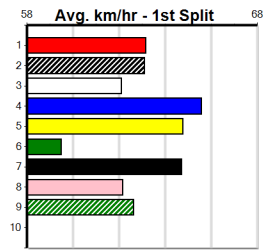

TOTAL CONTAINER SOLUTIONS

Distance: 525m, Race Type: Mixed 6/7, Total Prizemoney: $3,340
1st: $2,230, 2nd: $690, 3rd: $345, 4th: $75

Watchdog Tips:

Bet:

Table with columns: Form Box, Wgt, Dist, Track, Date, Time, BON, Margin, 1st/2nd (Time), PIR, Checked, Comment, W/R, Split 1, S/P, Grade

JAYA BALE (NSW)[7]
RF Bitch May-22 Sire: CHRISTO BALE Dam: HAE ALLEN
Owner(s): B Wheeler
Trainer: Daniel Gibbons (Avalon)
Winning Distances: < 300m (0) 300 - 399m (0) 400 - 499m (1) 500 - 599m (0) 600 - 699m (0) > 700m (0)
Winning Weights: 29.2(1)
Box History table

DESTINI BELLANCA [6]
WBE Bitch Sep-21 Sire: DESTINI FIREBALL Dam: DESTINI CATALINA
Owner(s): RIVERWALK (SYN), A Palmer, J Rinaldi, E Rinaldi
Trainer: Kylie Norton (Craigieburn)
Winning Distances: < 300m (0) 300 - 399m (0) 400 - 499m (2) 500 - 599m (0) 600 - 699m (0) > 700m (0)
Winning Weights: 26.9(1) 27.0(1)
Box History table

RUSTY FLYER [6]
RF Dog Feb-22 Sire: ZAMBORA BROCKIE Dam: BELT UP TUBSY
Owner(s): MCAND (SYN), A Neville, M McClelland
Trainer: Mark McClelland (Lovely Banks)
Winning Distances: < 300m (0) 300 - 399m (0) 400 - 499m (2) 500 - 599m (0) 600 - 699m (0) > 700m (0)
Winning Weights: 34.9(1) 35.7(1)
Box History table

YASH BALE (NSW)[6]
BD Dog May-22 Sire: CHRISTO BALE Dam: QUINA BALE
Owner(s): B Wheeler
Trainer: Rebecca Gibbons (Avalon)
Winning Distances: < 300m (0) 300 - 399m (0) 400 - 499m (2) 500 - 599m (0) 600 - 699m (0) > 700m (0)
Winning Weights: 36.4(1) 36.5(1)
Box History table

OSCAR INTENTION [6]
WBK Dog Nov-21 Sire: AUSSIE INFRARED Dam: JANE'S INTENTION
Owner(s): O'Neill Racing (SYN), T O'Neill, T O'Neill, T O'Neill, M O'Neill
Trainer: Tom O'Neill (Pearcedale)
Winning Distances: < 300m (0) 300 - 399m (0) 400 - 499m (0) 500 - 599m (2) 600 - 699m (0) > 700m (0)
Winning Weights: 37.0(1) 37.2(1)
Box History table

1

2

3

4

5