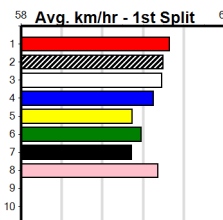

7

8:50PM

(VIC time)

Watchdog Tips:

0 0 0 0

Bet:

Form Box Weight Dist Track Date Time BON Margin 1st/2nd (Time) PIR Checked Comment W/R Split 1 S/P Grade

1 CANNY LASS (NSW)[5]														Winning Boxes							
BEBD B Dec-19 FERNANDO BALE ELCEE JAY														1 2 3 4 5 6 7 8							
Trainer: Grant Walker (Warragul)														1 3 1 1 1 1 1							
1st	(8)	26.0	350	HVL	R5	21-Jan-24	19.50	19.22	0.50	LCASHED OUT (19.52)	Q/1	.	.	6.57	$12.90	5	Prize Best Starts Trk/Dst APM	$18,740.00 NBT 36-7-7-5 3-0-0-1 $2565			
7th	(3)	25.7	400	WGL	R12	19-Mar-24	23.01	22.39	9.00	SILVER BRUTE (22.39)	M/77	.	.	8.76	$21.70	VET					
2nd	(1)	25.4	515	SAP	R7	28-Apr-24	29.82	29.50	2.50	GAPING MARGIN (29.65)	Q/2122	.	.	5.13	$13.90	5					
7th	(6)	25.5	350	HVL	R8	12-May-24	19.63	19.33	4.25	LGUNAI PRINCESS (19.33)	M/5	.	SW	6.66	$65.80	FFA					
Owner(s): G Walker																					

2 CASH NOW (NSW)[5]														Winning Boxes							
BE D Dec-20 EL GRAND SENOR SPARE CASH														1 2 3 4 5 6 7 8							
Trainer: Maria Barber (Hoddles Creek)														1 1 1 2 1 1 1							
7th	(1)	36.4	525	MEP	R6	24-Apr-24	30.87	29.79	12.00	LGOLD SCOTCH (30.05)	M/4688	.	.	5.26	$33.80	5H	Prize Best Starts Trk/Dst APM	$18,808.57 NBT 71-7-9-4 5-0-1-1 $5368			
3rd	(1)	36.2	525	MEP	R5	01-May-24	30.59	29.74	4.75	LLYNDL SAID NO (30.28)	M/4346	.	.	5.18	$7.70	5					
6th	(6)	36.3	600	MEP	R8	08-May-24	35.22	34.50	11.00	LCINDY'S CHARM (34.50)	M/4444	.	.	9.20	$32.80	X45					
2nd	(2)	36.3	350	HVL	R6	12-May-24	19.60	19.33	1.25	LDASHING JEFF (19.52)	S/4	.	.	6.74	$20.90	5					
Owner(s): J AND J (SYN), M Barber, P Jones																					

3 LAMIA FAWN (NSW)[5]														Winning Boxes							
F B Oct-21 SUPERIOR PANAMA ICE GAMBLER														1 2 3 4 5 6 7 8							
Trainer: Paul Cusack (Mount Cottrell)														1 1 1 2 2							
7th	(3)	26.8	400	GEL	R9	26-Apr-24	23.62	22.29	15.00	LCOMBO COL (22.57)	M/68	.	.	8.65	$17.50	X67	Prize Best Starts Trk/Dst APM	$3,045.00 NBT 9-3-1-1 1-0-0-0 $2677			
1st	(7)	26.8	512	MTG	R7	02-May-24	29.76	29.76	6.50	LSAINT MADIX (30.22)	0	SAMP	.	4.45	$3.30	RW					
1st	(7)	26.8	450	TRA	R5	06-May-24	24.96	24.96	1.75	LHIGHLAND WARRIOR (25.07)	Q/111	.	.	6.59	$1.70	T3-RW					
7th	(2)	26.8	525	MEA	R12	11-May-24	30.86	29.86	6.00	LRAYA STAR (30.45)	M/5555	.	.	5.28	$14.20	5					
Owner(s): G Carchedi																					

4 QUICK BISCUIT [5]														Winning Boxes							
F D Feb-22 FERNANDO BALE MY DEWANA PENNY														1 2 3 4 5 6 7 8							
Trainer: Shaun Hughes (Taylors Lakes)														1 1 1 1 1							
4th	(5)	30.6	525	MEP	R7	10-Apr-24	30.94	29.82	9.00	LKIMIKO (30.33)	M/6877	.	.	5.28	$18.60	5	Prize Best Starts Trk/Dst APM	$7,140.00 30.38 21-4-3-2 6-1-0-1 $4609			
3rd	(2)	30.6	525	MEP	R7	17-Apr-24	30.85	29.95	12.00	LSPIRITED AVENGER (30.05)	S/6753	.	.	5.26	$4.10	5					
6th	(8)	30.4	525	MEP	R7	24-Apr-24	30.83	29.79	7.50	LNKITA BALE (30.31)	M/6867	.	.	5.29	$12.40	5H					
1st	(1)	30.5	525	MEP	R11	01-May-24	30.38	29.74	4.50	LOREGON CALDWELL (30.69)	M/3311	.	.	5.26	$7.60	T3-5					
Owner(s): S Hughes