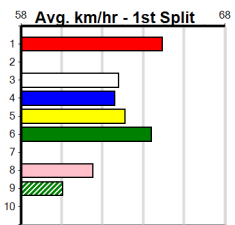

HOME OF THE PHOENIX

Distance: 525m, Race Type: Maiden, Total Prizemoney: $2,860
1st: $1,900, 2nd: $590, 3rd: $295, 4th: $75

Watchdog Tips:

0 0 0 0

Bet: