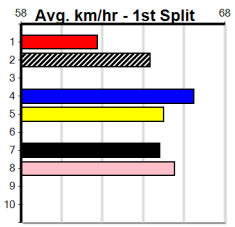

# SPORTSBET (1-6 WINS) HT1

Distance: 600m, Race Type: Restricted Win Heat, Total Prizemoney: \$3,940  
1st: \$2,640, 2nd: \$815, 3rd: \$410, 4th: \$75