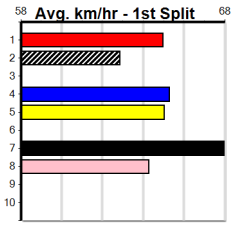

Meadows (MEP)

SPORTSBET (1-6 WINS) HT2

Distance: 600m, Race Type: Restricted Win Heat, Total Prizemoney: $3,940
1st: $2,640, 2nd: $815, 3rd: $410, 4th: $75

10

9:51PM

(VIC time)

Watchdog Tips:

0 0 0 0

Bet:

Form	Box	Weight	Dist	Track	Date	Time	BON	Margin	1st/2nd (Time)	PIR	Checked	Comment	W/R	Split 1	S/P	Grade

1 ASTON HORNET [5]

BK D Dec-21 FERNANDO BALE ASTON CRYSTAL

Trainer: Emma Scott (Tatura)

4th (3)	30.7	515	SAP	R5	07-Apr-24	30.10	29.34	11.00	FUNNY OLD FELLOW (29.34)	M/7576	.	.	.	5.32	$10.70	5H
6th (7)	31.1	595	SAN	R5	11-Apr-24	35.19	34.56	4.25	LPOMMEL BOY (34.90)	M/6777	.	.	.	9.74	$8.70	5
1st (8)	30.7	525	MEA	R12	20-Apr-24	30.31	29.87	2.25	LONE OF ONE (30.46)	S/5422	.	.	.	5.28	$4.10	5
5th (1)	30.9	520	BGC	R5	02-May-24	30.55	29.65	6.00	LAUGUST BOB (30.13)	77	77	.	.	5.70	$19.00	SH

Owner(s): R Borda

Winning Boxes							
1	2	3	4	5	6	7	8
1	1	1	1	5	6		2
Prize Best	$25,380.00						
Starts	FSTD						
Trk/Dst	33-5-4-4						
APM	0-0-0-0						
	$13648						

2 LYNDL SAID NO [5]

BK D May-21 HARD STYLE RICO DYNA QUOTA

Trainer: Paul Jones (Hoddles Creek)

2nd (4)	31.4	525	MEP	R4	24-Apr-24	30.33	29.79	3.25	LMEPUNGA TULLY (30.12)	M/5433	.	.	.	5.30	$15.70	RW
1st (3)	31.2	525	MEP	R5	01-May-24	30.28	29.74	0.75	L TIGER NEWLY (30.32)	M/7431	.	.	.	5.27	$7.20	5
4th (8)	31.5	595	SAP	R9	05-May-24	34.80	34.35	4.50	PREMIUM EQUITY (34.50)	M/3222	.	.	.	9.47	$11.50	RWH
2nd (1)	31.5	595	SAN	R1	09-May-24	34.57	34.54	0.50	LCONTAINER (34.54)	M/2211	.	.	.	9.31	$29.10	RWF

Owner(s): E Scott

Winning Boxes							
1	2	3	4	5	6	7	8
1	1			1			1
Prize Best	$19,370.00						
Starts	FSTD						
Trk/Dst	36-4-5-5						
APM	0-0-0-0						
	$8560						

3 *** VACANT BOX ***

Trainer:

Owner(s):

4 FERGUS ZULU [5]

BD D Sep-21 ORSON ALLEN CYCLONE JEBEL

Trainer: Jason Thompson (Pearcedale)

2nd (4)	33.6	515	SAN	R1	11-Apr-24	29.79	29.45	0.50	LOUNCE OF LUCK (29.76)	M/3222	.	.	.	5.14	$5.40	X67
6th (7)	33.4	525	MEA	R4	20-Apr-24	30.89	29.87	11.00	CABAO JASPER (30.12)	M/4476	.	.	.	5.18	$4.70	6G
2nd (5)	33.8	460	WGL	R2	26-Apr-24	25.99	25.55	2.25	LPONTING (25.84)	M/434	.	.	.	6.66	$3.50	X67
1st (7)	33.4	500	BEN	R4	10-May-24	27.90	27.90	8.00	L SICK AND TIRED (28.43)	M/211	.	.	.	6.62	$6.50	X67H

Owner(s): S Baertschiger

Winning Boxes							
1	2	3	4	5	6	7	8
			1				2
Prize Best	$12,795.00						
Starts	FSTD						
Trk/Dst	13-3-6-2						
APM	0-0-0-0						
	$8777						

5 SACRIFICIAL [5]

BD B Nov-20 FERNANDO BALE MILITANT SPIRIT

Trainer: Donna Knight (Talbot)

3rd (6)	25.5	545	BAL	R6	21-Apr-24	31.73	31.57	2.25	LHUMMOCK (31.57)	M/2235	.	.	.	6.78	$10.60	5
4th (1)	25.2	500	BEN	R5	28-Apr-24	28.79	27.81	5.50	L BROOMBRAE TOMMY (28.43)	Q/244	.	.	.	6.66	$14.10	5NP
8th (4)	25.4	515	SAP	R7	05-May-24	30.87	29.71	8.50	L FORGIVE ME (30.30)	M/4778	.	.	.	5.25	$33.90	5
2nd (1)	25.2	500	BEN	R8	08-May-24	28.56	28.16	6.00	LCHAPPY'S THIEF (28.16)	M/422	.	.	.	6.72	$4.60	T3-5

Owner(s): S Bunchusri

Winning Boxes							
1	2	3	4	5	6	7	8
1	1				2		1
Prize Best	$9,330.00						
Starts	FSTD						
Trk/Dst	44-5-4-8						
APM	0-0-0-0						
	$3518						

6 *** VACANT BOX ***

Trainer:

Owner(s):