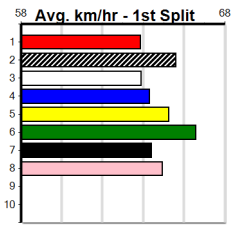

5
8:08PM
(VIC time)

Watchdog Tips: **0 0 0 0** Bet: **.**