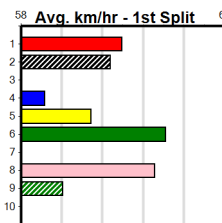

THE WATCHDOG APP

Distance: 525m, Race Type: Maiden, Total Prizemoney: $2,860
1st: $1,900, 2nd: $590, 3rd: $295, 4th: $75

1
6:48PM
(VIC time)

Watchdog Tips:

0 0 0 0

Bet: