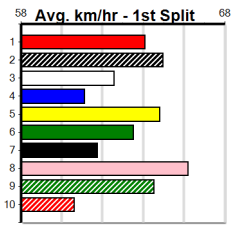

# CITY VIEW BISTRO

Distance: 525m, Race Type: Mixed 6/7, Total Prizemoney: \$3,340  
 1st: \$2,230, 2nd: \$690, 3rd: \$345, 4th: \$75

**3**  
**7:28PM**  
 (VIC time)

**Watchdog Tips:** 0 0 0 0 **Bet:** .