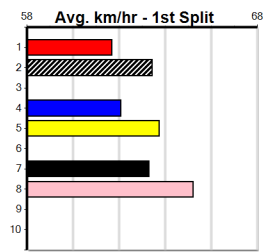

MEADOWS CONFERENCE & EVENTS

Distance: 525m, Race Type: Grade 5 T3, Total Prizemoney: $3,340
1st: $2,230, 2nd: $690, 3rd: $345, 4th: $75

Watchdog Tips:

Bet:

Form Box	Wgt	Dist	Track	Date	Time	BON	Margin	1st/2nd (Time)	PIR	Checked	Comment	WR	Split 1	S/P	Grade

1

FREEMAN BALE (NSW)[5]
BK Bitch May-21 Sire: ALLEN DEED Dam: DYNA ZESTY Trainer: Tammy Kennedy - harris (Devon)
Owner(s): L Harris
Winning Distances: < 300m (0) 300 - 399m (3) 400 - 499m (2) 500 - 599m (0) 600 - 699m (0) > 700m (0)
Winning Weights: 27.6(1) 28.2(1) 28.4(2) 28.5(1)

6th (4)	29.1	460	WGL	R8	28-Mar-24	26.43	25.74	4.00L HEAVY METAL (26.15)	M/786	.	.	.	6.80	$6.80	T3-5
3rd (2)	28.8	525	MEP	R12	03-Apr-24	30.53	29.91	2.00L HURRICANE MIST (30.39)	M/6433	.	.	.	5.28	$6.10	T3-5
3rd (2)	28.4	450	TRA	R8	06-Apr-24	25.54	25.20	5.00L KIPPY BALE (25.20)	M/866	.	.	.	6.97	$4.00	5
6th (7)	28.3	525	MEP	R12	10-Apr-24	30.94	29.82	4.75L APPLICANT (30.61)	M/8666	.	.	.	5.54	$17.10	T3-5
5th (7)	28.2	525	MEP	R4	17-Apr-24	30.95	29.95	5.00L LEARNED LESSON (30.62)	M/5655	.	.	.	5.31	$14.50	T3-5
2nd (3)	28.7	400	WGL	R12	02-May-24	23.16	22.84	1.5L BRENDEN (23.06)	M/52	.	.	.	8.82	$2.80	T3-5
6th (4)	28.5	450	TRA	R8	06-May-24	25.85	24.96	9.50L CINTA'S GIFT (25.21)	S/756	.	.	.	6.95	$10.00	T3-5
8th (8)	28.6	460	WGL	R6	09-May-24	27.50	26.35	14.00L KNICKED OFF (26.53)	M/788	.	.	.	6.91	$7.00	5

Last 3 wins NOT included above

1st (4)	28.4	410	HOR	R4	03-Dec-23	23.55	23.15	0.10L INDY DELTA (23.55)	M/75	.	.	.	10.86	$3.50	6G
1st (3)	28.4	390	WBL	R7	18-Dec-23	22.72	22.37	0.75L DR. MATRIX (22.77)	M/64	.	.	.	9.01	$6.70	5
1st (7)	28.5	395	TRA	R7	22-Jan-24	22.51	22.13	1.5L CATCH THE OUTLAW (22.61)	M/742	.	.	.	3.96	$3.90	SH

Box History

Bx	1st	2nd	3rd	4th	5th	6th	7th	8th
1		2	2					
2		1	2		1			1
3	2	1	2	1				2
4	1		2	2		2	1	
5		2	1	1	1			2
6								2
7	1	2	1		1	1		
8	1				3	2	1	1

Prize Best Starts Trk/Dts APM

$15760.00
NBT
48-5-8-10
5-0-1-2
5855