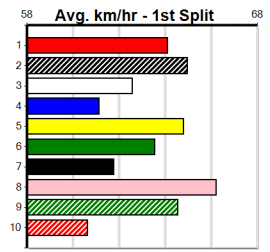

3

7:28PM

(VIC time)

Distance: 525m, Race Type: Mixed 6/7, Total Prizemoney: $3,340
1st: $2,230, 2nd: $690, 3rd: $345, 4th: $75

Watchdog Tips: ☐ ☐ ☐ ☐ ☐

Bet: ☐

Form Box	Wgt	Dist	Track	Date	Time	BON	Margin	1st/2nd (Time)	PIR	Checked	Comment	WR	Split 1	S/P	Grade	
1	GOLIATH [7]															
	BK Dog		Jul-22		Sire: BLACK MAGIC OPAL				Dam: FEIKUAI DONNA				Trainer: Jason Thompson (Pearcedale)			
	Owner(s): Pedal to the Metal (SYN), S Buccilli, B Buccilli, P Natoli, L Coco															
	Winning Distances: < 300m (0) 300 - 399m (0) 400 - 499m (0) 500 - 599m (1) 600 - 699m (0) > 700m (0)															
	Winning Weights: 35.7(1)															
	2nd (1)	35.6	460	GEL	R3	19-Apr-24	26.20	25.58	4.50L ELLIOTT (25.89)	M/333	.	.	.	6.81	$2.70	MH
	1st (1)	35.7	525	MEP	R1	24-Apr-24	30.19	29.79	5.50L DUPLICITOUS (30.55)	Q/1111	.	.	.	5.15	$1.60	M
	5th (4)	35.7	525	MEA	R1	11-May-24	30.49	29.86	9.50L THIS TRAIN (29.86)	M/3344	.	.	.	5.20	$11.10	7
	Last 3 wins NOT included above															
	<table border="1"> <thead> <tr> <th>Bx</th> <th>1st</th> <th>2nd</th> <th>3rd</th> <th>4th</th> <th>5th</th> <th>6th</th> <th>7th</th> <th>8th</th> </tr> </thead> <tbody> <tr><td>1</td><td>1</td><td>1</td><td></td><td></td><td></td><td></td><td></td><td></td></tr> <tr><td>2</td><td></td><td></td><td></td><td></td><td></td><td></td><td></td><td></td></tr> <tr><td>3</td><td></td><td></td><td></td><td></td><td></td><td></td><td></td><td></td></tr> <tr><td>4</td><td></td><td></td><td></td><td></td><td>1</td><td></td><td></td><td></td></tr> <tr><td>5</td><td></td><td></td><td></td><td></td><td></td><td></td><td></td><td></td></tr> <tr><td>6</td><td></td><td></td><td></td><td></td><td></td><td></td><td></td><td></td></tr> <tr><td>7</td><td></td><td></td><td></td><td></td><td></td><td></td><td></td><td></td></tr> <tr><td>8</td><td></td><td></td><td></td><td></td><td></td><td></td><td></td><td></td></tr> <tr> <td>Prize Best</td> <td colspan="7"></td> <td>$2420.00</td> </tr> <tr> <td>Starts</td> <td colspan="7">30.19(1)-24/4/24</td> <td></td> </tr> <tr> <td>Trk/Dts</td> <td colspan="7">3-1-1-0</td> <td></td> </tr> <tr> <td>APM</td> <td colspan="7">2-1-0-0</td> <td>2420</td> </tr> </tbody> </table>															

2	OPRAH BALE (NSW)[7]															
	RBD Dog		Mar-22		Sire: KONOMI				Dam: WENDALIN BALE				Trainer: Thomas Dailly (Anakie)			
	Owner(s): B Wheeler															
	Winning Distances: < 300m (0) 300 - 399m (0) 400 - 499m (0) 500 - 599m (1) 600 - 699m (0) > 700m (0)															
	Winning Weights: 31.2(1)															
	6th (8)	31.5	450	BAL	R1	06-Mar-24	25.82	24.91	4.25L GEANI BALE (25.53)	M/546	.	.	.	6.66	$6.20	MF
	1st (3)	31.2	525	MEP	R3	13-Mar-24	30.58	30.03	2.00L INTERSTATE GIRL (30.70)	Q/1222	.	.	.	5.12	$3.50	MH
	5th (8)	31.5	525	MEA	R1	23-Mar-24	30.77	29.64	7.50L ZIPPING MOFFAT (30.26)	S/4666	.	.	.	5.21	$8.20	MF
	2nd (1)	31.5	450	BAL	R2	27-Mar-24	25.58	24.85	0.75L RIE BALE (25.54)	Q/122	.	.	.	6.59	$4.50	7
	7th (8)	31.2	515	SAN	R1	04-Apr-24	31.03	29.15	21.00 FLYING DINAR (29.59)	M/4677	.	.	.	5.27	$5.10	7
4th (1)	31.3	525	MEA	R1	13-Apr-24	30.70	29.78	6.50L RUSSIAN RACCOON (30.24)	Q/4334	.	.	.	5.23	$4.30	7	
8th (8)	31.1	450	BAL	R9	24-Apr-24	25.92	25.24	9.50L LEONI BALE (25.28)	M/688	.	.	.	6.75	$13.20	X67	
3rd (4)	30.5	525	MEP	R9	08-May-24	30.77	29.86	7.50L BUN QUAKE (30.28)	M/5555	.	.	.	5.23	$4.00	7	
Last 3 wins NOT included above																
<table border="1"> <thead> <tr> <th>Bx</th> <th>1st</th> <th>2nd</th> <th>3rd</th> <th>4th</th> <th>5th</th> <th>6th</th> <th>7th</th> <th>8th</th> </tr> </thead> <tbody> <tr><td>1</td><td></td><td>1</td><td>1</td><td>1</td><td></td><td></td><td></td><td></td></tr> <tr><td>2</td><td></td><td></td><td></td><td></td><td></td><td></td><td></td><td></td></tr> <tr><td>3</td><td>1</td><td></td><td></td><td></td><td></td><td></td><td></td><td></td></tr> <tr><td>4</td><td></td><td></td><td>1</td><td></td><td>1</td><td></td><td></td><td></td></tr> <tr><td>5</td><td></td><td></td><td>1</td><td></td><td></td><td></td><td></td><td></td></tr> <tr><td>6</td><td></td><td>1</td><td></td><td></td><td></td><td>1</td><td></td><td></td></tr> <tr><td>7</td><td></td><td></td><td></td><td></td><td></td><td></td><td>1</td><td>1</td></tr> <tr><td>8</td><td></td><td></td><td>1</td><td></td><td>1</td><td>1</td><td>1</td><td>1</td></tr> <tr> <td>Prize Best</td> <td colspan="7"></td> <td>$4035.00</td> </tr> <tr> <td>Starts</td> <td colspan="7">30.58(3)-13/3/24</td> <td></td> </tr> <tr> <td>Trk/Dts</td> <td colspan="7">13-1-2-3</td> <td></td> </tr> <tr> <td>APM</td> <td colspan="7">4-1-0-1</td> <td>2739</td> </tr> </tbody> </table>