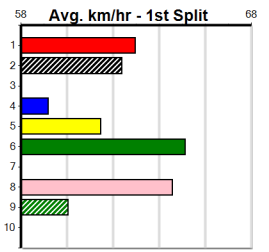

1

6:48PM

(VIC time)

Distance: 525m, Race Type: Maiden, Total Prizemoney: $2,860
1st: $1,900, 2nd: $590, 3rd: $295, 4th: $75

Watchdog Tips: ☐ ☐ ☐ ☐ ☐ Bet:

SCOTT MICAH [M]
F Dog Sep-22 Sire: ASTON RUPEE Dam: WHODAT DIVA Trainer: Emma Scott (Tatura)
Owner(s): E Scott
Winning Distances: < 300m (0) 300 - 399m (0) 400 - 499m (0) 500 - 599m (0) 600 - 699m (0) > 700m (0)
Winning Weights:
6th (7) 33.6 525 MEP R1 24-Apr-24 31.17 29.79 14.00 GOLIATH (30.19) M/7776 5.47 $30.60 M
3rd (8) 34.0 450 SHP R1 29-Apr-24 25.88 25.15 4.50L SCOTT SHENANIGAN (25.58) M/333 6.84 $6.90 M
3rd (2) 33.7 450 SHP R1 09-May-24 26.21 25.42 2.50L CALM THE STORM (26.06) Q/113 6.76 $2.90 M
Last 3 wins NOT included above

Box History

Bx	1st	2nd	3rd	4th	5th	6th	7th	8th
1								
2		1						
3								
4								
5								
6								
7						1		
8			1					

Prize Best	$420.00
Starts	NBT
Trk/Dts	3-0-0-2
APM	1-0-0-0
	420

RUXTON GIRL [M]
BK Bitch Jul-22 Sire: FERNANDO BALE Dam: SILKEN Trainer: Jeffrey Britton (Anakie)
Owner(s): S O'hehir
Winning Distances: < 300m (0) 300 - 399m (0) 400 - 499m (0) 500 - 599m (0) 600 - 699m (0) > 700m (0)
Winning Weights:
3rd (1) 25.3 400 GEL R4 25-Mar-24 23.10 22.68 4.25L DARK LIGHTNING (22.81) M/44 8.75 $3.70 M
6th (1) 25.1 400 GEL R1 02-Apr-24 23.67 22.50 14.00 BERN'S BANJO (22.72) M/77 SW 9.17 $2.20 M
2nd (1) 25.1 460 GEL R2 19-Apr-24 26.21 25.58 0.50L CABAO OPAL (26.18) M/111 6.72 $7.20 MH
5th (7) 25.1 460 GEL R3 26-Apr-24 26.15 25.57 6.50L SICK AND TIRED (25.72) M/445 6.71 $43.80 MF
3rd (4) 25.1 525 MEP R1 01-May-24 30.94 29.74 18.00 LANFRANCO (29.74) M/4444 5.38 $2.20 M
3rd (7) 25.3 520 GEL R4 07-May-24 30.86 30.39 6.50L LIVEABLE (30.44) M/1233 5.49 $8.20 M
Last 3 wins NOT included above

Box History

Bx	1st	2nd	3rd	4th	5th	6th	7th	8th
1		1	1			1		
2								
3								
4			1					
5								
6								
7			1		1			
8								

Prize Best	$1255.00
Starts	NBT
Trk/Dts	6-0-1-3
APM	1-0-0-1
	1203

PUNCHY [M]
F Dog Nov-22 Sire: BENALI Dam: BEAUTIFUL TEASE Trainer: Robert Britton (Lara)
Owner(s): R Britton
Winning Distances: < 300m (0) 300 - 399m (0) 400 - 499m (0) 500 - 599m (0) 600 - 699m (0) > 700m (0)
Winning Weights:
Last 3 wins NOT included above

Box History

Bx	1st	2nd	3rd	4th	5th	6th	7th	8th
1								
2								
3								
4								
5								
6								
7								
8								

Prize Best	$0
Starts	FSH
Trk/Dts	0-0-0-0
APM	0-0-0-0
	0

BLUE SKINNY [M]
BE Bitch Jul-22 Sire: MY BRO FABIO Dam: BIG SKINNY Trainer: Simone Fisher (Lara)
Owner(s): L Edgerton
Winning Distances: < 300m (0) 300 - 399m (0) 400 - 499m (0) 500 - 599m (0) 600 - 699m (0) > 700m (0)
Winning Weights:
8th (6) 27.0 525 MEP R2 08-May-24 31.33 29.86 14.00 PAW GRADY (30.35) S/8888 5.50 $47.80 MH
Last 3 wins NOT included above

Box History

Bx	1st	2nd	3rd	4th	5th	6th	7th	8th
1								
2								
3								
4								
5								
6								1
7								
8								

Prize Best	$0.00
Starts	NBT
Trk/Dts	1-0-0-0
APM	1-0-0-0
	0

AKELA OLA [M]
BK Bitch Sep-22 Sire: BALLYMAC KINGDOM Dam: AKELA CLASS Trainer: Thomas Dailly (Anakie)
Owner(s): DAILLY GREYHOUND FARMS (SYN), G Dailly, T Dailly
Winning Distances: < 300m (0) 300 - 399m (0) 400 - 499m (0) 500 - 599m (0) 600 - 699m (0) > 700m (0)
Winning Weights:
5th (2) 26.6 525 MEP R1 08-May-24 31.04 29.86 10.00 CAPTAIN ALICE (30.37) M/8866 SW 5.39 $10.80 MH
Last 3 wins NOT included above

Box History

Bx	1st	2nd	3rd	4th	5th	6th	7th	8th
1								
2								
3								
4								
5					1			
6								
7								
8								

Prize Best	$0.00
Starts	NBT
Trk/Dts	1-0-0-0
APM	1-0-0-0
	0