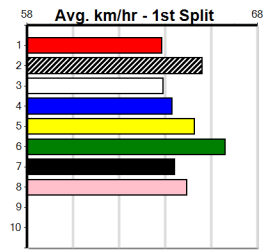

5

8:08PM

(VIC time)

Distance: 525m, Race Type: Grade 5, Total Prizemoney: $3,340
1st: $2,230, 2nd: $690, 3rd: $345, 4th: $75

Watchdog Tips:

Bet:

Table with columns: Form Box, Wgt, Dist, Track, Date, Time, BON, Margin, 1st/2nd (Time), PIR, Checked, Comment, W/R, Split 1, S/P, Grade

ELLIE KAT [5]
RF Bitch Mar-21 Sire: SH AVATAR Dam: ZIPPING TATUM
Owner(s): Uncle Sam (SYN), B Brooks, D Dalton, S Brooks, J Campbell
Trainer: Simone Fisher (Lara)
Winning Distances: < 300m (0) 300 - 399m (0) 400 - 499m (0) 500 - 599m (5) 600 - 699m (0) > 700m (0)
Winning Weights: 28.2(2) 28.3(2) 28.7(1)
Box History table and Prize Best Starts table included.

APPLICANT (NSW)[5]
BK Dog Jan-21 Sire: AUSSIE INFRARED Dam: FLYRITE
Owner(s): J Robinson
Trainer: Jay Robinson (Hazeldene)
Winning Distances: < 300m (0) 300 - 399m (1) 400 - 499m (7) 500 - 599m (6) 600 - 699m (0) > 700m (0)
Winning Weights: 33.0(1) 33.1(1) 33.2(1) 33.3(3) 33.4(1) 33.5(2) 33.6(2) 33.7(2) 33.8(1)
Box History table and Prize Best Starts table included.

ALL EAGLE [5]
BD Dog May-21 Sire: ORSON ALLEN Dam: WARREN PLACE
Owner(s): C King
Trainer: Clayton King (Benalla)
Winning Distances: < 300m (0) 300 - 399m (2) 400 - 499m (2) 500 - 599m (0) 600 - 699m (0) > 700m (0)
Winning Weights: 35.2(1) 35.3(1) 35.7(1) 35.9(1)
Box History table and Prize Best Starts table included.

NIZHONI [5]
RBD Dog Jul-21 Sire: FERNANDO BALE Dam: DELTA RHODE
Owner(s): The Buyers (SYN), C Madigan, R Layfield, M Layfield, F Belot, J Black, R Nicholls
Trainer: Roselyn Nicholls (Eaglehawk)
Winning Distances: < 300m (0) 300 - 399m (1) 400 - 499m (4) 500 - 599m (0) 600 - 699m (0) > 700m (0)
Winning Weights: 33.2(1) 33.3(1) 33.6(2) 33.7(1)
Box History table and Prize Best Starts table included.

GEANI BALE (NSW)[5]
BEBD Bitch Mar-22 Sire: DROOPYS SYDNEY Dam: DYNA UNI
Owner(s): B Wheeler
Trainer: Thomas Dailly (Anakie)
Winning Distances: < 300m (0) 300 - 399m (0) 400 - 499m (1) 500 - 599m (2) 600 - 699m (0) > 700m (0)
Winning Weights: 28.5(1) 29.2(2)
Box History table and Prize Best Starts table included.

1

2

3

4

5