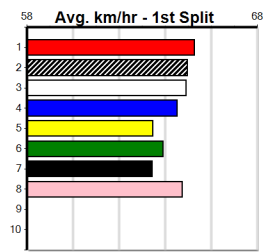

7

8:50PM

(VIC time)

Distance: 525m, Race Type: Grade 5, Total Prizemoney: $3,340
1st: $2,230, 2nd: $690, 3rd: $345, 4th: $75

Watchdog Tips:

Bet:

Table with columns: Form Box, Wgt, Dist, Track, Date, Time, BON, Margin, 1st/2nd (Time), PIR, Checked, Comment, W/R, Split 1, S/P, Grade

CANNY LASS (NSW)[5]
BEBD Bitch Dec-19
Sire: FERNANDO BALE Dam: ELCEE JAY
Trainer: Grant Walker (Warragul)
Winning Distances: < 300m (0) 300 - 399m (2) 400 - 499m (3) 500 - 599m (2) 600 - 699m (0) > 700m (0)
Winning Weights: 25.1(1) 25.2(1) 25.3(2) 25.5(1) 25.6(1) 26.0(1)
Box History table and Prize Best Starts Trk/Dts APM summary.

CASH NOW (NSW)[5]
BE Dog Dec-20
Sire: EL GRAND SENOR Dam: SPARE CASH
Trainer: Maria Barber (Hoddles Creek)
Winning Distances: < 300m (0) 300 - 399m (3) 400 - 499m (4) 500 - 599m (0) 600 - 699m (0) > 700m (0)
Winning Weights: 36.0(1) 36.3(4) 36.5(1) 37.1(1)
Box History table and Prize Best Starts Trk/Dts APM summary.

LAMIA FAWN (NSW)[5]
F Bitch Oct-21
Sire: SUPERIOR PANAMA Dam: ICE GAMBLER
Trainer: Paul Cusack (Mount Cottrell)
Winning Distances: < 300m (0) 300 - 399m (1) 400 - 499m (1) 500 - 599m (1) 600 - 699m (0) > 700m (0)
Winning Weights: 26.8(2) 27.6(1)
Box History table and Prize Best Starts Trk/Dts APM summary.

QUICK BISCUIT [5]
F Dog Feb-22
Sire: FERNANDO BALE Dam: MY DEWANA PENNY
Trainer: Shaun Hughes (Taylors Lakes)
Winning Distances: < 300m (0) 300 - 399m (3) 400 - 499m (0) 500 - 599m (1) 600 - 699m (0) > 700m (0)
Winning Weights: 30.0(1) 30.5(1) 30.6(1) 30.9(1)
Box History table and Prize Best Starts Trk/Dts APM summary.

GEORGE JETSON [5] Biks
F Dog Dec-21
Sire: ZAMBORA BROCKIE Dam: REAP THE REWARDS
Trainer: Geoffrey Mitchell (Spotswood)
Winning Distances: < 300m (0) 300 - 399m (0) 400 - 499m (2) 500 - 599m (2) 600 - 699m (0) > 700m (0)
Winning Weights: 30.0(1) 30.2(1) 30.7(1) 30.8(1)
Box History table and Prize Best Starts Trk/Dts APM summary.