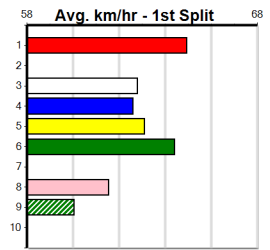

2

7:08PM

(VIC time)

Distance: 525m, Race Type: Maiden, Total Prizemoney: $2,860
1st: $1,900, 2nd: $590, 3rd: $295, 4th: $75

Watchdog Tips: ☐ ☐ ☐ ☐ ☐ Bet: