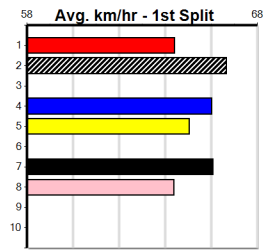

11
10:15PM

(VIC time)

Distance: 600m, Race Type: Restricted Win Heat, Total Prizemoney: $3,940
1st: $2,640, 2nd: $815, 3rd: $410, 4th: $75

Watchdog Tips: ☐ ☐ ☐ ☐ ☐

Bet:

Form Box	Wgt	Dist	Track	Date	Time	BON	Margin	1st/2nd (Time)	PIR	Checked	Comment	WR	Split 1	S/P	Grade

IT'S A RUNAWAY [5]

BK Dog Oct-21 Sire: HOUDINI BOY Dam: IT'S A WINK
Owner(s): M Delaroche
Trainer: John Delaroche (Cranbourne Nort)
Winning Distances: < 300m (0) 300 - 399m (2) 400 - 499m (1) 500 - 599m (1) 600 - 699m (0) > 700m (0)
Winning Weights: 34.0(1) 34.6(2) 34.7(1)

4th (5)	34.7	460	WGL	R2	02-Apr-24	26.06	25.54	6.00L WHIPPING IT (25.67)	M/544	.	.	.	6.66	$15.10	RWH
5th (6)	34.4	510	SLE	R5	07-Apr-24	29.33	28.63	5.00L MAYBE EVEN YOU (28.99)	M/566	.	.	.	9.47	$2.90	RW
1st (8)	34.0	460	WGL	R8	13-Apr-24	25.97	25.95	2.75L BOURNE SUPREMACY	M/411	.	.	.	6.59	$2.00	X45
3rd (8)	33.6	500	TRA	R8	19-Apr-24	27.99	27.79	3.00L DAINTREE DAZZLER (27.79)	M/122	.	.	.	9.29	$9.20	X45
5th (4)	33.8	525	MEP	R7	24-Apr-24	30.76	29.79	6.50L NIKITA BALE (30.31)	M/8776	.	.	.	5.36	$12.30	5H
5th (3)	34.1	460	WGL	R8	30-Apr-24	26.27	25.78	7.50L WEST ON STROBE (25.78)	M/766	.	.	.	6.76	$24.50	X45
4th (5)	33.9	595	SAP	R10	05-May-24	34.72	34.35	3.75L CONTAINER (34.47)	M/4555	.	.	.	9.42	$29.20	RWH
7th (7)	34.0	595	SAN	R1	09-May-24	35.06	34.54	7.50L CONTAINER (34.54)	M/4767	.	.	.	9.47	$24.10	RWF

Last 3 wins NOT included above

1st (8)	34.6	350	HVL	R2	20-Oct-23	19.73	19.51	0.50L LITTLE VENICE (19.76)	M/3	.	.	.	6.77	$1.50	T3-M
1st (2)	34.6	500	TRA	R6	03-Nov-23	28.21	27.65	4.25L MATHOURA MARVEL (28.49)	M/231	.	.	.	9.38	$4.40	X67
1st (8)	34.7	350	HVL	R4	10-Mar-24	19.28	18.92	2.75L WHY I'M BROKE (19.47)	M/4	.	.	.	6.66	$4.90	X67H

Box History

Bx	1st	2nd	3rd	4th	5th	6th	7th	8th
1								
2	1				1	1		
3							1	
4		2			1			
5				3		1		
6					2			
7								1
8	3	1	1		1			

Prize Best Starts Trk/Dts APM: $9665.00 FST 23-4-3-2 0-0-0-0 4196