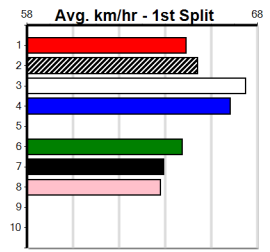

TOTAL CONTAINER SOLUTIONS

8

9:08PM

(VIC time)

Distance: 525m, Race Type: Mixed 3/4, Total Prizemoney: $3,875
1st: $2,600, 2nd: $800, 3rd: $400, 4th: $75

Watchdog Tips:

Bet:

Form Box	Wgt	Dist	Track	Date	Time	BON	Margin	1st/2nd (Time)	PIR	Checked	Comment	WR	Split 1	S/P	Grade

1 RAVEN PARROT [4]

BK Bitch Jul-21 Sire: **BARCIA BALE** Dam: **MY BLACK RAVEN**
Owner(s): **DAILLY GREYHOUND FARMS (SYN), G Dailly, T Dailly** Trainer: **Thomas Dailly (Anakie)**
Winning Distances: < 300m (0) 300 - 399m (0) 400 - 499m (2) 500 - 599m (6) 600 - 699m (5) > 700m (0)
Winning Weights: 27.9(1) 28.0(1) 28.2(3) 28.7(1) 29.0(2) 29.1(3) 29.3(1) 29.5(1)

6th (8)	28.2	525	MEA	R11	10-Feb-24	30.48	29.54	13.00	CAIN BALE (29.59)	M/3447	.	.	5.16	$14.00	S
3rd (3)	27.9	525	MEP	R8	21-Feb-24	30.37	30.19	2.75L	DARK LABEL (30.19)	M/7543	.	.	5.40	$1.70	X34
1st (4)	28.0	525	MEA	R9	24-Feb-24	29.73	29.71	1.00L	KAI BALE (29.79)	M/2322	.	SW	5.19	$6.20	5H
3rd (3)	28.1	525	MEA	R9	02-Mar-24	30.32	29.67	9.50L	KAI BALE (29.67)	M/5554	.	.	5.31	$4.50	5F
5th (4)	28.8	525	MEA	R5	30-Mar-24	30.26	29.50	3.00L	GUNAI BOLD (30.05)	M/4555	.	.	5.14	$5.50	X45
4th (8)	28.7	520	GEL	R8	05-Apr-24	30.28	29.85	6.50L	ETHANOL WATER (29.85)	M/6644	.	.	5.48	$27.70	X45
5th (7)	28.5	525	MEA	R8	04-May-24	30.34	29.61	6.00L	SMOOTH PLANE (29.93)	M/6777	.	.	5.18	$33.50	X34
5th (6)	28.5	525	MEA	R9	11-May-24	30.59	29.86	10.00	PEPPER RUSH (29.90)	Q/5565	.	.	5.15	$18.60	5

Last 3 wins NOT included above

1st (4)	29.0	600	MEA	R8	09-Sep-23	34.27	34.27	1.75L	WHITLEY BALE (34.38)	Q/2222	.	SW	8.94	$2.30	X45
1st (1)	29.5	525	MEA	R5	14-Oct-23	30.04	29.83	1.00L	MRS. AVENGER (30.11)	M/4443	.	.	5.21	$3.70	5H
1st (4)	28.2	600	MEP	R6	20-Dec-23	35.02	35.02	1.25L	OSANNA BALE (35.11)	M/1233	.	SW	9.02	$1.50	X45

Box History

Bx	1st	2nd	3rd	4th	5th	6th	7th	8th
1	2	2		1	2			
2	1	1		2				
3	3		2	1				
4	4	3	3		1		1	
5	1	2		1				1
6	1	1		1	2			1
7	1		1	1	1			
8			1	2		3	1	

Prize Best Starts Trk/Dts APM

Prize	$92155.00							
Best Starts	29.73(4)-24/2/24							
Trk/Dts	53-13-9-7							
APM	27-3-4-6 22046