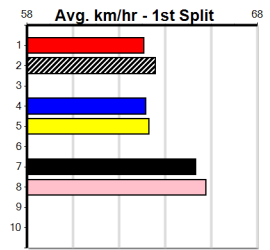

FERNANDO MICK AT STUD

4

7:48PM

(VIC time)

Distance: 525m, Race Type: Grade 5 T3, Total Prizemoney: $3,340
1st: $2,230, 2nd: $690, 3rd: $345, 4th: $75

Watchdog Tips:

Bet:

Form Box	Wgt	Dist	Track	Date	Time	BON	Margin	1st/2nd (Time)	PIR	Checked	Comment	WR	Split 1	S/P	Grade

MADDIE ODD SOCK [5]

BK Bitch Nov-20 Sire: ZAMBORA BROCKIE Dam: CELEBRITY

Owner(s): J Quinlan Trainer: Simone Fisher (Lara)

Winning Distances: < 300m (0) 300 - 399m (0) 400 - 499m (4) 500 - 599m (3) 600 - 699m (0) > 700m (0)

Winning Weights: 27.0(1) 27.1(1) 27.2(1) 27.5(1) 28.0(1) 28.4(1) 28.7(1)

7th (4)	28.5	525	MEA	R12	16-Mar-24	31.14	29.65	9.00L	LAST CRACK (30.55)	M/8777			5.35	$20.00	5
7th (7)	28.4	525	MEA	R12	23-Mar-24	30.81	29.64	9.50L	NASHVILLE BALE (30.17)	S/6777			5.29	$67.60	5
6th (5)	28.4	500	BEN	R8	28-Mar-24	28.90	28.35	8.00L	PROPERTY MOGUL (28.35)	M/7777			6.91	$6.00	T3-5
3rd (8)	28.4	460	WGL	R6	04-Apr-24	26.41	26.18	3.5L	IRELYN BALE (26.18)	M/5556			6.72	$7.20	T3-5
2nd (8)	28.4	525	MEA	R11	13-Apr-24	30.40	29.78	0.10L	TWILIGHT JET (30.39)	M/3444			5.16	$37.50	5
8th (1)	28.4	525	MEA	R12	20-Apr-24	30.96	29.87	9.50L	ASTON HORNET (30.31)	Q/4888			5.26	$8.60	5
7th (7)	28.2	525	MEP	R5	01-May-24	30.86	29.74	8.50L	LYNDL SAID NO (30.28)	M/6888			5.25	$12.10	5
6th (3)	28.0	435	SLE	R12	05-May-24	25.16	24.32	6.00L	OUR LULU (24.74)	S/856			5.50	$8.20	5

Last 3 wins NOT included above

1st (1)	27.1	450	WBL	R8	31-Jul-23	25.74	25.65	0.50L	STRESS TEST (25.77)	M/233			6.82	$4.60	5
1st (3)	28.4	545	BAL	R8	11-Sep-23	31.47	31.47	0.75L	FAYETTEVILLE (31.53)	Q/2222		SW	6.87	$3.90	T3-5
1st (4)	28.7	425	BEN	R11	26-Jan-24	23.89	23.85	4.00L	COOKIE DELIGHT (24.16)	M/111			6.52	$7.90	5

Box History

Bx	1st	2nd	3rd	4th	5th	6th	7th	8th
1	2	1						
2				1			1	1
3	1			1		2		
4	1						1	1
5	1				1	4		1
6		1		2				1
7				1	1			2
8		2	1	2	1			1

Prize Best Starts Trk/Dts APM: $12702.50 NBT 42-7-4-1 8-0-1-0 4567