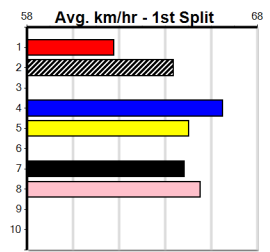

9

9:29PM

(VIC time)

Distance: 600m, Race Type: Restricted Win Heat, Total Prizemoney: $3,940
1st: $2,640, 2nd: $815, 3rd: $410, 4th: $75

Watchdog Tips:

Bet:

Table with columns: Form Box, Wgt, Dist, Track, Date, Time, BON, Margin, 1st/2nd (Time), PIR, Checked, Comment, WR, Split 1, S/P, Grade

BOMB NEAVE [7]
BE Bitch Mar-22 Sire: SHIMA SHINE Dam: JD BOMBSHELL
Owner(s): R Cassar
Trainer: Rachael Cassar (Rockbank)
Winning Distances: < 300m (0) 300 - 399m (0) 400 - 499m (0) 500 - 599m (1) 600 - 699m (0) > 700m (0)
Winning Weights: 27.9(1)
Race results table with columns: Rank, Wgt, Dist, Track, Date, Time, BON, Margin, 1st/2nd (Time), PIR, Checked, Comment, WR, Split 1, S/P, Grade

Box History table for BOMB NEAVE [7]
Table with columns: Bx, 1st, 2nd, 3rd, 4th, 5th, 6th, 7th, 8th
Prize Best Starts Trk/Dts APM

TIGER NEWLY [5]
DKBD Dog Mar-21 Sire: SH AVATAR Dam: ZIPPING TATUM
Owner(s): Uncle Sam (SYN), B Brooks, D Dalton, S Brooks, J Campbell
Trainer: Jordan Mcquillen (Lara)
Winning Distances: < 300m (0) 300 - 399m (0) 400 - 499m (0) 500 - 599m (2) 600 - 699m (1) > 700m (1)
Winning Weights: 33.9(1) 34.5(1) 35.0(1) 35.1(1)
Race results table with columns: Rank, Wgt, Dist, Track, Date, Time, BON, Margin, 1st/2nd (Time), PIR, Checked, Comment, WR, Split 1, S/P, Grade

Box History table for TIGER NEWLY [5]
Table with columns: Bx, 1st, 2nd, 3rd, 4th, 5th, 6th, 7th, 8th
Prize Best Starts Trk/Dts APM

*** VACANT BOX ***
Sire: Dam:
Owner(s):
Trainer:
Winning Distances: < 300m (0) 300 - 399m (0) 400 - 499m (0) 500 - 599m (0) 600 - 699m (0) > 700m (0)
Winning Weights:

Box History table for VACANT BOX
Table with columns: Bx, 1st, 2nd, 3rd, 4th, 5th, 6th, 7th, 8th
Prize Best Starts Trk/Dts APM

YOU DONE [5]
BKW Dog Sep-21 Sire: SUPERIOR PRODUCT Dam: MA'S PLUM JAM
Owner(s): D Burnett
Trainer: David Burnett (Little River)
Winning Distances: < 300m (0) 300 - 399m (0) 400 - 499m (2) 500 - 599m (2) 600 - 699m (1) > 700m (0)
Winning Weights: 31.1(1) 31.2(3) 31.4(1)
Race results table with columns: Rank, Wgt, Dist, Track, Date, Time, BON, Margin, 1st/2nd (Time), PIR, Checked, Comment, WR, Split 1, S/P, Grade

Box History table for YOU DONE [5]
Table with columns: Bx, 1st, 2nd, 3rd, 4th, 5th, 6th, 7th, 8th
Prize Best Starts Trk/Dts APM

AMAZED BY YOU [5]
F Bitch May-21 Sire: HARD STYLE RICO Dam: DYNA QUOTA
Owner(s): TWO BRANDO'S (SYN), S Brandon, D Brandon, D Atkin
Trainer: Debra Brandon (Cranbourne East)
Winning Distances: < 300m (0) 300 - 399m (0) 400 - 499m (1) 500 - 599m (4) 600 - 699m (1) > 700m (0)
Winning Weights: 28.7(1) 28.8(1) 29.0(1) 29.1(1) 29.4(1) 29.7(1)
Race results table with columns: Rank, Wgt, Dist, Track, Date, Time, BON, Margin, 1st/2nd (Time), PIR, Checked, Comment, WR, Split 1, S/P, Grade

Box History table for AMAZED BY YOU [5]
Table with columns: Bx, 1st, 2nd, 3rd, 4th, 5th, 6th, 7th, 8th
Prize Best Starts Trk/Dts APM