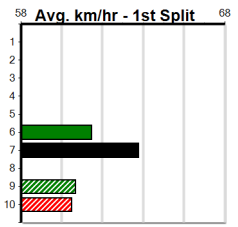

Traralgon

HARD STYLE RICO @ STUD

Distance: 395m, Race Type: Maiden, Total Prizemoney: $2,535
1st: $1,680, 2nd: $520, 3rd: $260, 4th: $75

2

11:54AM

(VIC time)

Watchdog Tips:

0 0 0 0

Bet: