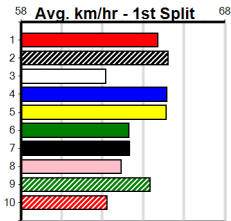

Traralgon

MR AUDACIOUS @ STUD

Distance: 395m, Race Type: Mixed 4/5, Total Prizemoney: \$3,360
 1st: \$2,250, 2nd: \$690, 3rd: \$345, 4th: \$75

6

1:12PM

(VIC time)

Watchdog Tips: 0 0 0 0 **Bet:** .

Form	Box	Weight	Dist	Track	Date	Time	BON	Margin	1st/2nd (Time)	PIR	Checked	Comment	W/R	Split 1	S/P	Grade	Winning Boxes																																																																				
1 QUEBEC BALE (NSW)[4]																	<table border="1"> <tr><th>1</th><th>2</th><th>3</th><th>4</th><th>5</th><th>6</th><th>7</th><th>8</th></tr> <tr><td>4</td><td>4</td><td>2</td><td>2</td><td>1</td><td>4</td><td></td><td>3</td></tr> <tr><td>Prize</td><td colspan="7"></td><td>\$119,845.00</td></tr> <tr><td>Best</td><td colspan="7"></td><td>NBT</td></tr> <tr><td>Starts</td><td colspan="7"></td><td>123-20-26-15</td></tr> <tr><td>Trk/Dst</td><td colspan="7"></td><td>1-0-1-0</td></tr> <tr><td>APM</td><td colspan="7"></td><td>\$18088</td></tr> </table>								1	2	3	4	5	6	7	8	4	4	2	2	1	4		3	Prize								\$119,845.00	Best								NBT	Starts								123-20-26-15	Trk/Dst								1-0-1-0	APM								\$18088
1	2	3	4	5	6	7	8																																																																														
4	4	2	2	1	4		3																																																																														
Prize								\$119,845.00																																																																													
Best								NBT																																																																													
Starts								123-20-26-15																																																																													
Trk/Dst								1-0-1-0																																																																													
APM								\$18088																																																																													
BK D Jan-20 BARCIA BALE FANTA BALE																																																																																					
Trainer: Luke Harris (Somerville)																																																																																					
3rd (8)		34.5	400	WGL	R10	23-Apr-24	22.79	22.71	1.5LPOWER PAWS (22.71)	M/65		SW		8.63	\$15.70	X45																																																																					
6th (6)		34.2	435	SLE	R8	28-Apr-24	25.63	24.19	18.0OLEARLY SECRETS (24.40)	M/655				5.29	\$11.00	FFA																																																																					
2nd (7)		34.3	395	TRA	R11	03-May-24	22.22	21.81	5.00LMY NEO (21.89)	M/333				3.83	\$18.60	VET																																																																					
2nd (3)		34.3	435	SLE	R7	08-May-24	24.91	24.32	7.00LVOLKANOVSKI (24.45)	M/522				5.37	\$7.40	5																																																																					
Owner(s): L Harris																																																																																					
2 BLITZ [4]																	<table border="1"> <tr><th>1</th><th>2</th><th>3</th><th>4</th><th>5</th><th>6</th><th>7</th><th>8</th></tr> <tr><td></td><td>1</td><td>3</td><td>1</td><td>1</td><td>1</td><td>1</td><td>1</td></tr> <tr><td>Prize</td><td colspan="7"></td><td>\$18,865.63</td></tr> <tr><td>Best</td><td colspan="7"></td><td>22.01</td></tr> <tr><td>Starts</td><td colspan="7"></td><td>41-8-7-8</td></tr> <tr><td>Trk/Dst</td><td colspan="7"></td><td>11-2-1-0</td></tr> <tr><td>APM</td><td colspan="7"></td><td>\$10714</td></tr> </table>								1	2	3	4	5	6	7	8		1	3	1	1	1	1	1	Prize								\$18,865.63	Best								22.01	Starts								41-8-7-8	Trk/Dst								11-2-1-0	APM								\$10714
1	2	3	4	5	6	7	8																																																																														
	1	3	1	1	1	1	1																																																																														
Prize								\$18,865.63																																																																													
Best								22.01																																																																													
Starts								41-8-7-8																																																																													
Trk/Dst								11-2-1-0																																																																													
APM								\$10714																																																																													
BEW B Dec-21 TOMMY SHELBY MY LUCKY MIA																																																																																					
Trainer: Tyllah Boreland (Seaspray)																																																																																					
6th (8)		28.2	400	WGL	R12	26-Apr-24	23.61	22.35	12.00FLY CHIC (22.83)	M/33				8.74	\$3.70	5																																																																					
1st (4)		27.6	395	TRA	R9	01-May-24	22.01	21.88	1.25LJOE GEM (22.08)	Q/111		SW		3.67	\$5.20	5																																																																					
1st (5)		28.0	350	HVL	R7	05-May-24	19.56	19.09	1.75LELSA JAY (19.67)	M/1				6.52	\$3.80	5																																																																					
8th (5)		28.3	450	TRA	R6	10-May-24	25.55	24.65	13.00LREEMA BALE (24.65)	M/777				6.82	\$27.90	X45																																																																					
Owner(s): M Pease																																																																																					
3 SUMMER WINGS [4]																	<table border="1"> <tr><th>1</th><th>2</th><th>3</th><th>4</th><th>5</th><th>6</th><th>7</th><th>8</th></tr> <tr><td>1</td><td></td><td></td><td>2</td><td>1</td><td>1</td><td>1</td><td>1</td></tr> <tr><td>Prize</td><td colspan="7"></td><td>\$12,305.00</td></tr> <tr><td>Best</td><td colspan="7"></td><td>21.97</td></tr> <tr><td>Starts</td><td colspan="7"></td><td>27-6-2-2</td></tr> <tr><td>Trk/Dst</td><td colspan="7"></td><td>6-3-0-1</td></tr> <tr><td>APM</td><td colspan="7"></td><td>\$6061</td></tr> </table>								1	2	3	4	5	6	7	8	1			2	1	1	1	1	Prize								\$12,305.00	Best								21.97	Starts								27-6-2-2	Trk/Dst								6-3-0-1	APM								\$6061
1	2	3	4	5	6	7	8																																																																														
1			2	1	1	1	1																																																																														
Prize								\$12,305.00																																																																													
Best								21.97																																																																													
Starts								27-6-2-2																																																																													
Trk/Dst								6-3-0-1																																																																													
APM								\$6061																																																																													
WBD D Sep-21 FULLY LOADED IVEY'S AFFAIR																																																																																					
Trainer: Marion Clay (Lang Lang)																																																																																					
6th (2)		34.1	400	WGL	R11	25-Mar-24	23.11	22.46	8.00LMANDINGO (22.56)	S/88				8.60	\$21.50	5																																																																					
1st (4)		34.0	395	TRA	R2	19-Apr-24	22.30	21.84	1.00LAKINA LAD (22.36)	M/643				3.89	\$7.70	5																																																																					
4th (2)		34.3	400	WGL	R11	30-Apr-24	23.32	22.27	4.25LPANAMA STORM (23.03)	M/66				8.80	\$2.80	5																																																																					
6th (6)		34.4	350	TRA	R12	10-May-24	20.02	19.55	7.00LMAXED OUT (19.55)	M/87				6.82	\$17.90	5																																																																					
Owner(s): M Clay																																																																																					
4 JACK HOOK [5]																	<table border="1"> <tr><th>1</th><th>2</th><th>3</th><th>4</th><th>5</th><th>6</th><th>7</th><th>8</th></tr> <tr><td>2</td><td>4</td><td></td><td>1</td><td>1</td><td></td><td></td><td>1</td></tr> <tr><td>Prize</td><td colspan="7"></td><td>\$31,735.00</td></tr> <tr><td>Best</td><td colspan="7"></td><td>NBT</td></tr> <tr><td>Starts</td><td colspan="7"></td><td>54-9-12-8</td></tr> <tr><td>Trk/Dst</td><td colspan="7"></td><td>2-0-1-0</td></tr> <tr><td>APM</td><td colspan="7"></td><td>\$7162</td></tr> </table>								1	2	3	4	5	6	7	8	2	4		1	1			1	Prize								\$31,735.00	Best								NBT	Starts								54-9-12-8	Trk/Dst								2-0-1-0	APM								\$7162
1	2	3	4	5	6	7	8																																																																														
2	4		1	1			1																																																																														
Prize								\$31,735.00																																																																													
Best								NBT																																																																													
Starts								54-9-12-8																																																																													
Trk/Dst								2-0-1-0																																																																													
APM								\$7162																																																																													
BD D Apr-21 FERNANDO BALE GALESTER HOOK																																																																																					
Trainer: Kate Gorman (Tanjil South)																																																																																					
4th (4)		31.3	435	SLE	R10	07-Apr-24	24.94	24.50	6.50LDR. BENEDICT (24.50)	M/444				5.23	\$6.00	5																																																																					
5th (7)		31.1	435	SLE	R6	14-Apr-24	24.83	24.32	7.50LQUINLAN BALE (24.32)	M/444				5.44	\$13.70	X45																																																																					
2nd (2)		30.6	395	TRA	R7	03-May-24	22.05	21.81	3.5LMYALL RAY (21.81)	M/322				3.79	\$9.20	X45																																																																					
5th (4)		30.6	395	TRA	R10	10-May-24	22.29	21.62	4.00LDR. UNITED (22.02)	M/655				3.84	\$10.20	X45																																																																					
Owner(s): C Galea																																																																																					
5 GREMLIN [5]																	<table border="1"> <tr><th>1</th><th>2</th><th>3</th><th>4</th><th>5</th><th>6</th><th>7</th><th>8</th></tr> <tr><td>1</td><td>2</td><td>1</td><td>2</td><td></td><td></td><td></td><td></td></tr> <tr><td>Prize</td><td colspan="7"></td><td>\$16,410.00</td></tr> <tr><td>Best</td><td colspan="7"></td><td>NBT</td></tr> <tr><td>Starts</td><td colspan="7"></td><td>20-6-5-2</td></tr> <tr><td>Trk/Dst</td><td colspan="7"></td><td>3-0-3-0</td></tr> <tr><td>APM</td><td colspan="7"></td><td>\$6393</td></tr> </table>								1	2	3	4	5	6	7	8	1	2	1	2					Prize								\$16,410.00	Best								NBT	Starts								20-6-5-2	Trk/Dst								3-0-3-0	APM								\$6393
1	2	3	4	5	6	7	8																																																																														
1	2	1	2																																																																																		
Prize								\$16,410.00																																																																													
Best								NBT																																																																													
Starts								20-6-5-2																																																																													
Trk/Dst								3-0-3-0																																																																													
APM								\$6393																																																																													
BEBD D Feb-21 FERNANDO BALE NAUGHTY CAZZA																																																																																					
Trainer: Thomas Currie (Drouin)																																																																																					
5th (3)		30.6	400	WGL	R4	20-Feb-24	22.65	22.34	4.50LBLACK DREAM (22.34)	M/34				8.43	\$4.30	X45																																																																					
1st (4)		30.4	435	SLE	R11	25-Feb-24	24.59	24.33	0.10LMYALL JACK (24.59)	Q/122				5.22	\$4.00	5																																																																					
6th (1)		30.2	400	WGL	R10	30-Apr-24	23.40	22.27	17.00LUNLEASH IN MIAMI (22.27)	M/45				8.53	\$27.30	5																																																																					
2nd (5)		30.3	395	TRA	R10	10-May-24	22.02	21.62	0.10LDR. UNITED (22.02)	M/311				3.75	\$14.60	X45																																																																					
Owner(s): HUNTER RACING (SYN), A Hunter, B Hunter, C Hunter																																																																																					
6 HANDSOME JACK [4]																	<table border="1"> <tr><th>1</th><th>2</th><th>3</th><th>4</th><th>5</th><th>6</th><th>7</th><th>8</th></tr> <tr><td>3</td><td>7</td><td>2</td><td>6</td><td>2</td><td>4</td><td>7</td><td>1</td></tr> <tr><td>Prize</td><td colspan="7"></td><td>\$100,571.25</td></tr> <tr><td>Best</td><td colspan="7"></td><td>22.21</td></tr> <tr><td>Starts</td><td colspan="7"></td><td>114-32-21-13</td></tr> <tr><td>Trk/Dst</td><td colspan="7"></td><td>3-1-1-0</td></tr> <tr><td>APM</td><td colspan="7"></td><td>\$7515</td></tr> </table>								1	2	3	4	5	6	7	8	3	7	2	6	2	4	7	1	Prize								\$100,571.25	Best								22.21	Starts								114-32-21-13	Trk/Dst								3-1-1-0	APM								\$7515
1	2	3	4	5	6	7	8																																																																														
3	7	2	6	2	4	7	1																																																																														
Prize								\$100,571.25																																																																													
Best								22.21																																																																													
Starts								114-32-21-13																																																																													
Trk/Dst								3-1-1-0																																																																													
APM								\$7515																																																																													
BD D Dec-18 BELLA INFRARED EMILY JANE																																																																																					
Trainer: Paul Bushell (Glenroy)																																																																																					
6th (3)		35.9	400	GEL	R12	19-Apr-24	23.05	22.37	5.50LCOSMIC JOURNEY (22.70)	M/54				8.69	\$13.20	5																																																																					
2nd (2)		36.0	390	BAL	R11	24-Apr-24	22.29	22.02	4.00LGAS LANTERN (22.02)	Q/22				8.46	\$7.50	5																																																																					
1st (5)		36.3	350	TRA	R10	01-May-24	19.60	19.51	1.25LLAKEVIEW LASS (19.69)	Q/11				6.54	\$5.00	X45																																																																					
8th (7)		36.3	390	BAL	R11	08-May-24	22.94	22.06	13.00LAYIA NEIGHBOUR (22.06)	M/68				8.68	\$26.30	X45																																																																					
Owner(s): P Bushell																																																																																					
7 ATTICUS BALE (NSW)[5]																	<table border="1"> <tr><th>1</th><th>2</th><th>3</th><th>4</th><th>5</th><th>6</th><th>7</th><th>8</th></tr> <tr><td>2</td><td>2</td><td>2</td><td>1</td><td>3</td><td></td><td></td><td></td></tr> <tr><td>Prize</td><td colspan="7"></td><td>\$40,195.00</td></tr> <tr><td>Best</td><td colspan="7"></td><td>FSTD</td></tr> <tr><td>Starts</td><td colspan="7"></td><td>64-10-8-9</td></tr> <tr><td>Trk/Dst</td><td colspan="7"></td><td>0-0-0-0</td></tr> <tr><td>APM</td><td colspan="7"></td><td>\$774</td></tr> </table>								1	2	3	4	5	6	7	8	2	2	2	1	3				Prize								\$40,195.00	Best								FSTD	Starts								64-10-8-9	Trk/Dst								0-0-0-0	APM								\$774
1	2	3	4	5	6	7	8																																																																														
2	2	2	1	3																																																																																	
Prize								\$40,195.00																																																																													
Best								FSTD																																																																													
Starts								64-10-8-9																																																																													
Trk/Dst								0-0-0-0																																																																													
APM								\$774																																																																													
BK D Sep-20 JIMINY RENO SAMUS ALLEN																																																																																					
Trainer: Deborah Coleman (Lara)																																																																																					
P (1)		35.4	525	MEA	R9	19-Aug-23	0.00	29.91	.ZIPPY TESLA (29.91)	M/666		V28		5.41	\$54.80	FFA																																																																					
ST (-)		35	400	GEL		09-Apr-24	23.00		0.01LTrial Cleared	M		1of1			\$.	ST																																																																					
6th (4)		34.2	390	WBL	R9	01-May-24	22.69	21.87	9.00LSAVANNAH RIOT (22.06)	S/88				9.20	\$49.20	X45																																																																					
5th (1)		33.9	435	SLE	R7	08-May-24	25.25	24.32	12.00LVOLKANOVSKI (24.45)	M/856		SW		5.45	\$24.00	5																																																																					
Owner(s): B Wheeler																																																																																					
8 NUMEROUS [5]																	<table border="1"> <tr><th>1</th><th>2</th><th>3</th><th>4</th><th>5</th><th>6</th><th>7</th><th>8</th></tr> <tr><td>2</td><td>3</td><td></td><td></td><td>1</td><td>1</td><td></td><td></td></tr> <tr><td>Prize</td><td colspan="7"></td><td>\$10,670.00</td></tr> <tr><td>Best</td><td colspan="7"></td><td>FSH</td></tr> <tr><td>Starts</td><td colspan="7"></td><td>23-7-2-2</td></tr> <tr><td>Trk/Dst</td><td colspan="7"></td><td>0-0-0-0</td></tr> <tr><td>APM</td><td colspan="7"></td><td>\$6799</td></tr> </table>								1	2	3	4	5	6	7	8	2	3			1	1			Prize								\$10,670.00	Best								FSH	Starts								23-7-2-2	Trk/Dst								0-0-0-0	APM								\$6799
1	2	3	4	5	6	7	8																																																																														
2	3			1	1																																																																																
Prize								\$10,670.00																																																																													
Best								FSH																																																																													
Starts								23-7-2-2																																																																													
Trk/Dst								0-0-0-0																																																																													
APM								\$6799																																																																													
RF D May-22 ASTON DEE BEE APPOINTED																																																																																					
Trainer: Douglas Hammerstein (Ararat)																																																																																					
2nd (6)		33.5	400	MTG	R11	07-Apr-24	22.83	22.81	0.25LPURSUIT (22.81)					10.66	\$6.50	O																																																																					
4th (4)		33.6	400	MTG	R9	14-Apr-24	23.50	22.91	8.50LESKIMO LARRY (22.91)					11.26	\$5.00	O																																																																					
8th (4)		33.5	375	BHL	R10	21-Apr-24	23.12	21.47	16.00LWHO KNOWS REG (22.05)						\$4.40	NG																																																																					
4th (3)		32.8	410	HOR	R5	07-May-24	23.72	23.12	8.00LWHERE'S WALTER (23.17)	M/45				10.85	\$5.80	X45																																																																					
Owner(s): D Hammerstein																																																																																					
9 QUEEN MAGGIE [5] Res.																	<table border="1"> <tr><th>1</th><th>2</th><th>3</th><th>4</th><th>5</th><th>6</th><th>7</th><th>8</th></tr> <tr><td>1</td><td></td><td></td><td>1</td><td></td><td>1</td><td></td><td></td></tr> <tr><td>Prize</td><td colspan="7"></td><td>\$4,060.00</td></tr> <tr><td>Best</td><td colspan="7"></td><td>NBT</td></tr> <tr><td>Starts</td><td colspan="7"></td><td>17-3-1-2</td></tr> <tr><td>Trk/Dst</td><td colspan="7"></td><td>1-0-0-0</td></tr> <tr><td>APM</td><td colspan="7"></td><td>\$2908</td></tr> </table>								1	2	3	4	5	6	7	8	1			1		1			Prize								\$4,060.00	Best								NBT	Starts								17-3-1-2	Trk/Dst								1-0-0-0	APM								\$2908
1	2	3	4	5	6	7	8																																																																														
1			1		1																																																																																
Prize								\$4,060.00																																																																													
Best								NBT																																																																													
Starts								17-3-1-2																																																																													
Trk/Dst								1-0-0-0																																																																													
APM								\$2908																																																																													
BK B Feb-21 BERNARDO RADIANT ANGEL																																																																																					
Trainer: Leon Lacy (Noble Park)																																																																																					
7th (1)		27.0	400	WGL	R4	13-Apr-24	23.48	22.82	5.50LWHO'S NANNA PAT (23.10)	M/22		V10		8.60	\$24.90	7																																																																					
6th (6)		27.3	400	WGL	R3	25-Apr-24	23.66	22.52	11.00LOUT OF CHARGE (22.93)	S/44				8.56	\$13.20	7																																																																					
1st (6)		27.3	300	HVL	R4	06-May-24	17.05	16.85	3.75LFIESTY LASS (17.30)	M/6				4.08	\$5.50	7																																																																					
1st (4)		27.3	300	HVL	R9	10-May-24	17.10	16.89	2.50LVINNIE'S CAMEL (17.27)	M/3				4.06	\$3.10	T3-6																																																																					
Owner(s): B Mackie																																																																																					
10 BRAEMAR SHEENA [5] Res.																	<table border="1"> <tr><th>1</th><th>2</th><th>3</th><th>4</th><th>5</th><th>6</th><th>7</th><th>8</th></tr> <tr><td>1</td><td>2</td><td></td><td></td><td></td><td></td><td></td><td>1</td></tr> <tr><td>Prize</td><td colspan="7"></td><td>\$6,240.00</td></tr> <tr><td>Best</td><td colspan="7"></td><td>NBT</td></tr> <tr><td>Starts</td><td colspan="7"></td><td>31-4-1-4</td></tr> <tr><td>Trk/Dst</td><td colspan="7"></td><td>9-0-1-0</td></tr> <tr><td>APM</td><td colspan="7"></td><td>\$1546</td></tr> </table>								1	2	3	4	5	6	7	8	1	2						1	Prize								\$6,240.00	Best								NBT	Starts								31-4-1-4	Trk/Dst								9-0-1-0	APM								\$1546
1	2	3	4	5	6	7	8																																																																														
1	2						1																																																																														
Prize								\$6,240.00																																																																													
Best								NBT																																																																													
Starts								31-4-1-4																																																																													
Trk/Dst								9-0-1-0																																																																													
APM								\$1546																																																																													
BK B Jun-21 MY REDEEMER THURLES PRINCESS																																																																																					
Trainer: Yvonne Cassidy (Valencia Creek)																																																																																					
6th (1)		27.3	395	TRA	R7	06-Apr-24	23.12	22.30	7.50LJAY JAY LOPEZ (22.61)	M/476				3.86	\$16.10	5																																																																					
1st (2)		27.2	400	WGL	R5	11-Apr-24	22.86	22.60	3.5LGLYOS MOVE (23.09)	M/21				8.57	\$6.80	T3-5																																																																					
5th (2)		27.8	395	TRA	R10	19-Apr-24	22.78	21.84	6.00LHARRY THE HOOD (22.36)	M/688				3.88	\$40.10	5																																																																					
6th (5)		27.5	435	SLE	R12	08-May-24	25.34	24.32	9.00LTEXAS LONG HORN (24.72)	M/466				5.30	\$37.40	5NP																																																																					
Owner(s): Y Cassidy																																																																																					