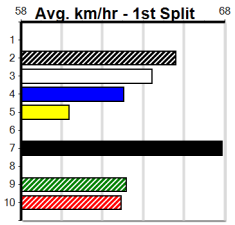

AUSSIE SECRET @ STUD

Distance: 350m, Race Type: Mixed 6/7, Total Prizemoney: $2,925
1st: $1,950, 2nd: $600, 3rd: $300, 4th: $75

3

12:09PM
(VIC time)

Watchdog Tips: **0 0 0 0** Bet: **0**