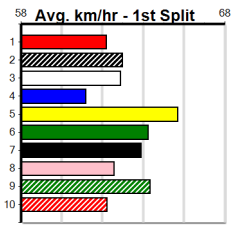

KISS PROFESSIONAL SOLUTIONS

Distance: 395m, Race Type: Grade 5, Total Prizemoney: $2,925

1st: $1,950, 2nd: $600, 3rd: $300, 4th: $75

4

12:30PM

(VIC time)

Watchdog Tips:

0 0 0 0

Bet: