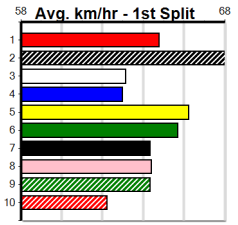

Traralgon

MR AUDACIOUS @ STUD

Distance: 395m, Race Type: Mixed 4/5, Total Prizemoney: \$3,360
 1st: \$2,250, 2nd: \$690, 3rd: \$345, 4th: \$75

6

1:12PM

(VIC time)

Watchdog Tips: 0 0 0 0 **Bet:** .

Form	Box	Weight	Dist	Track	Date	Time	BON	Margin	1st/2nd (Time)	PIR	Checked	Comment	W/R	Split 1	S/P	Grade	Winning Boxes																																																																				
1 QUEBEC BALE (NSW)[4]																	<table border="1"> <tr><th>1</th><th>2</th><th>3</th><th>4</th><th>5</th><th>6</th><th>7</th><th>8</th></tr> <tr><td>4</td><td>4</td><td>2</td><td>2</td><td>1</td><td>4</td><td></td><td>3</td></tr> <tr><td>Prize</td><td colspan="7"></td><td>\$119,845.00</td></tr> <tr><td>Best</td><td colspan="7"></td><td>NBT</td></tr> <tr><td>Starts</td><td colspan="7"></td><td>123-20-26-15</td></tr> <tr><td>Trk/Dst</td><td colspan="7"></td><td>1-0-1-0</td></tr> <tr><td>APM</td><td colspan="7"></td><td>\$18088</td></tr> </table>								1	2	3	4	5	6	7	8	4	4	2	2	1	4		3	Prize								\$119,845.00	Best								NBT	Starts								123-20-26-15	Trk/Dst								1-0-1-0	APM								\$18088
1	2	3	4	5	6	7	8																																																																														
4	4	2	2	1	4		3																																																																														
Prize								\$119,845.00																																																																													
Best								NBT																																																																													
Starts								123-20-26-15																																																																													
Trk/Dst								1-0-1-0																																																																													
APM								\$18088																																																																													
BK D Jan-20 BARCIA BALE FANTA BALE																																																																																					
Trainer: Luke Harris (Somerville)																																																																																					
3rd (8)		34.5	400	WGL	R10	23-Apr-24	22.79	22.71	1.5LPOWER PAWS (22.71)	M/65		SW		8.63	\$15.70	X45																																																																					
6th (6)		34.2	435	SLE	R8	28-Apr-24	25.63	24.19	18.0OLEARLY SECRETS (24.40)	M/655				5.29	\$11.00	FFA																																																																					
2nd (7)		34.3	395	TRA	R11	03-May-24	22.22	21.81	5.00LMY NEO (21.89)	M/333				3.83	\$18.60	VET																																																																					
2nd (3)		34.3	435	SLE	R7	08-May-24	24.91	24.32	7.00LVOLKANOVSKI (24.45)	M/522				5.37	\$7.40	5																																																																					
Owner(s): L Harris																																																																																					
2 BLITZ [4]																	<table border="1"> <tr><th>1</th><th>2</th><th>3</th><th>4</th><th>5</th><th>6</th><th>7</th><th>8</th></tr> <tr><td></td><td>1</td><td>3</td><td>1</td><td>1</td><td>1</td><td>1</td><td>1</td></tr> <tr><td>Prize</td><td colspan="7"></td><td>\$18,865.63</td></tr> <tr><td>Best</td><td colspan="7"></td><td>22.01</td></tr> <tr><td>Starts</td><td colspan="7"></td><td>41-8-7-8</td></tr> <tr><td>Trk/Dst</td><td colspan="7"></td><td>11-2-1-0</td></tr> <tr><td>APM</td><td colspan="7"></td><td>\$10714</td></tr> </table>								1	2	3	4	5	6	7	8		1	3	1	1	1	1	1	Prize								\$18,865.63	Best								22.01	Starts								41-8-7-8	Trk/Dst								11-2-1-0	APM								\$10714
1	2	3	4	5	6	7	8																																																																														
	1	3	1	1	1	1	1																																																																														
Prize								\$18,865.63																																																																													
Best								22.01																																																																													
Starts								41-8-7-8																																																																													
Trk/Dst								11-2-1-0																																																																													
APM								\$10714																																																																													
BEW B Dec-21 TOMMY SHELBY MY LUCKY MIA																																																																																					
Trainer: Tyllah Boreland (Seaspray)																																																																																					
6th (8)		28.2	400	WGL	R12	26-Apr-24	23.61	22.35	12.00FLY CHIC (22.83)	M/33				8.74	\$3.70	5																																																																					
1st (4)		27.6	395	TRA	R9	01-May-24	22.01	21.88	1.25LJOE GEM (22.08)	Q/111		SW		3.67	\$5.20	5																																																																					
1st (5)		28.0	350	HVL	R7	05-May-24	19.56	19.09	1.75LELSA JAY (19.67)	M/1				6.52	\$3.80	5																																																																					
8th (5)		28.3	450	TRA	R6	10-May-24	25.55	24.65	13.00LREEMA BALE (24.65)	M/777				6.82	\$27.90	X45																																																																					
Owner(s): M Pease																																																																																					
3 SUMMER WINGS [4]																	<table border="1"> <tr><th>1</th><th>2</th><th>3</th><th>4</th><th>5</th><th>6</th><th>7</th><th>8</th></tr> <tr><td>1</td><td></td><td></td><td>2</td><td>1</td><td>1</td><td>1</td><td>1</td></tr> <tr><td>Prize</td><td colspan="7"></td><td>\$12,305.00</td></tr> <tr><td>Best</td><td colspan="7"></td><td>21.97</td></tr> <tr><td>Starts</td><td colspan="7"></td><td>27-6-2-2</td></tr> <tr><td>Trk/Dst</td><td colspan="7"></td><td>6-3-0-1</td></tr> <tr><td>APM</td><td colspan="7"></td><td>\$6061</td></tr> </table>								1	2	3	4	5	6	7	8	1			2	1	1	1	1	Prize								\$12,305.00	Best								21.97	Starts								27-6-2-2	Trk/Dst								6-3-0-1	APM								\$6061
1	2	3	4	5	6	7	8																																																																														
1			2	1	1	1	1																																																																														
Prize								\$12,305.00																																																																													
Best								21.97																																																																													
Starts								27-6-2-2																																																																													
Trk/Dst								6-3-0-1																																																																													
APM								\$6061																																																																													
WBD D Sep-21 FULLY LOADED IVEY'S AFFAIR																																																																																					
Trainer: Marion Clay (Lang Lang)																																																																																					
6th (2)		34.1	400	WGL	R11	25-Mar-24	23.11	22.46	8.00LMANDINGO (22.56)	S/88				8.60	\$21.50	5																																																																					
1st (4)		34.0	395	TRA	R2	19-Apr-24	22.30	21.84	1.00LAKINA LAD (22.36)	M/643				3.89	\$7.70	5																																																																					
4th (2)		34.3	400	WGL	R11	30-Apr-24	23.32	22.27	4.25LPANAMA STORM (23.03)	M/66				8.80	\$2.80	5																																																																					
6th (6)		34.4	350	TRA	R12	10-May-24	20.02	19.55	7.00LMAXED OUT (19.55)	M/87				6.82	\$17.90	5																																																																					
Owner(s): M Clay																																																																																					
4 JACK HOOK [5]																	<table border="1"> <tr><th>1</th><th>2</th><th>3</th><th>4</th><th>5</th><th>6</th><th>7</th><th>8</th></tr> <tr><td>2</td><td>4</td><td></td><td>1</td><td>1</td><td></td><td></td><td>1</td></tr> <tr><td>Prize</td><td colspan="7"></td><td>\$31,735.00</td></tr> <tr><td>Best</td><td colspan="7"></td><td>NBT</td></tr> <tr><td>Starts</td><td colspan="7"></td><td>54-9-12-8</td></tr> <tr><td>Trk/Dst</td><td colspan="7"></td><td>2-0-1-0</td></tr> <tr><td>APM</td><td colspan="7"></td><td>\$7162</td></tr> </table>								1	2	3	4	5	6	7	8	2	4		1	1			1	Prize								\$31,735.00	Best								NBT	Starts								54-9-12-8	Trk/Dst								2-0-1-0	APM								\$7162
1	2	3	4	5	6	7	8																																																																														
2	4		1	1			1																																																																														
Prize								\$31,735.00																																																																													
Best								NBT																																																																													
Starts								54-9-12-8																																																																													
Trk/Dst								2-0-1-0																																																																													
APM								\$7162																																																																													
BD D Apr-21 FERNANDO BALE GALESTER HOOK																																																																																					
Trainer: Kate Gorman (Tanjil South)																																																																																					
4th (4)		31.3	435	SLE	R10	07-Apr-24	24.94	24.50	6.50LDR. BENEDICT (24.50)	M/444				5.23	\$6.00	5																																																																					
5th (7)		31.1	435	SLE	R6	14-Apr-24	24.83	24.32	7.50LQUINLAN BALE (24.32)	M/444				5.44	\$13.70	X45																																																																					
2nd (2)		30.6	395	TRA	R7	03-May-24	22.05	21.81	3.5LMYALL RAY (21.81)	M/322				3.79	\$9.20	X45																																																																					
5th (4)		30.6	395	TRA	R10	10-May-24	22.29	21.62	4.00LDR. UNITED (22.02)	M/655				3.84	\$10.20	X45																																																																					
Owner(s): C Galea																																																																																					
5 GREMLIN [5]																	<table border="1"> <tr><th>1</th><th>2</th><th>3</th><th>4</th><th>5</th><th>6</th><th>7</th><th>8</th></tr> <tr><td>1</td><td>2</td><td>1</td><td>2</td><td></td><td></td><td></td><td></td></tr> <tr><td>Prize</td><td colspan="7"></td><td>\$16,410.00</td></tr> <tr><td>Best</td><td colspan="7"></td><td>NBT</td></tr> <tr><td>Starts</td><td colspan="7"></td><td>20-6-5-2</td></tr> <tr><td>Trk/Dst</td><td colspan="7"></td><td>3-0-3-0</td></tr> <tr><td>APM</td><td colspan="7"></td><td>\$6393</td></tr> </table>								1	2	3	4	5	6	7	8	1	2	1	2					Prize								\$16,410.00	Best								NBT	Starts								20-6-5-2	Trk/Dst								3-0-3-0	APM								\$6393
1	2	3	4	5	6	7	8																																																																														
1	2	1	2																																																																																		
Prize								\$16,410.00																																																																													
Best								NBT																																																																													
Starts								20-6-5-2																																																																													
Trk/Dst								3-0-3-0																																																																													
APM								\$6393																																																																													
BEBD D Feb-21 FERNANDO BALE NAUGHTY CAZZA																																																																																					
Trainer: Thomas Currie (Drouin)																																																																																					
5th (3)		30.6	400	WGL	R4	20-Feb-24	22.65	22.34	4.50LBLACK DREAM (22.34)	M/34				8.43	\$4.30	X45																																																																					
1st (4)		30.4	435	SLE	R11	25-Feb-24	24.59	24.33	0.10LMYALL JACK (24.59)	Q/122				5.22	\$4.00	5																																																																					
6th (1)		30.2	400	WGL	R10	30-Apr-24	23.40	22.27	17.00LUNLEASH IN MIAMI (22.27)	M/45				8.53	\$27.30	5																																																																					
2nd (5)		30.3	395	TRA	R10	10-May-24	22.02	21.62	0.10LDR. UNITED (22.02)	M/311				3.75	\$14.60	X45																																																																					
Owner(s): HUNTER RACING (SYN), A Hunter, B Hunter, C Hunter																																																																																					
6 HANDSOME JACK [4]																	<table border="1"> <tr><th>1</th><th>2</th><th>3</th><th>4</th><th>5</th><th>6</th><th>7</th><th>8</th></tr> <tr><td>3</td><td>7</td><td>2</td><td>6</td><td>2</td><td>4</td><td>7</td><td>1</td></tr> <tr><td>Prize</td><td colspan="7"></td><td>\$100,571.25</td></tr> <tr><td>Best</td><td colspan="7"></td><td>22.21</td></tr> <tr><td>Starts</td><td colspan="7"></td><td>114-32-21-13</td></tr> <tr><td>Trk/Dst</td><td colspan="7"></td><td>3-1-1-0</td></tr> <tr><td>APM</td><td colspan="7"></td><td>\$7515</td></tr> </table>								1	2	3	4	5	6	7	8	3	7	2	6	2	4	7	1	Prize								\$100,571.25	Best								22.21	Starts								114-32-21-13	Trk/Dst								3-1-1-0	APM								\$7515
1	2	3	4	5	6	7	8																																																																														
3	7	2	6	2	4	7	1																																																																														
Prize								\$100,571.25																																																																													
Best								22.21																																																																													
Starts								114-32-21-13																																																																													
Trk/Dst								3-1-1-0																																																																													
APM								\$7515																																																																													
BD D Dec-18 BELLA INFRARED EMILY JANE																																																																																					
Trainer: Paul Bushell (Glenroy)																																																																																					
6th (3)		35.9	400	GEL	R12	19-Apr-24	23.05	22.37	5.50LCOSMIC JOURNEY (22.70)	M/54				8.69	\$13.20	5																																																																					
2nd (2)		36.0	390	BAL	R11	24-Apr-24	22.29	22.02	4.00LGAS LANTERN (22.02)	Q/22				8.46	\$7.50	5																																																																					
1st (5)		36.3	350	TRA	R10	01-May-24	19.60	19.51	1.25LLAKEVIEW LASS (19.69)	Q/11				6.54	\$5.00	X45																																																																					
8th (7)		36.3	390	BAL	R11	08-May-24	22.94	22.06	13.00LAYIA NEIGHBOUR (22.06)	M/68				8.68	\$26.30	X45																																																																					
Owner(s): P Bushell																																																																																					
7 ATTICUS BALE (NSW)[5]																	<table border="1"> <tr><th>1</th><th>2</th><th>3</th><th>4</th><th>5</th><th>6</th><th>7</th><th>8</th></tr> <tr><td>2</td><td>2</td><td>2</td><td>1</td><td>3</td><td></td><td></td><td></td></tr> <tr><td>Prize</td><td colspan="7"></td><td>\$40,195.00</td></tr> <tr><td>Best</td><td colspan="7"></td><td>FSTD</td></tr> <tr><td>Starts</td><td colspan="7"></td><td>64-10-8-9</td></tr> <tr><td>Trk/Dst</td><td colspan="7"></td><td>0-0-0-0</td></tr> <tr><td>APM</td><td colspan="7"></td><td>\$774</td></tr> </table>								1	2	3	4	5	6	7	8	2	2	2	1	3				Prize								\$40,195.00	Best								FSTD	Starts								64-10-8-9	Trk/Dst								0-0-0-0	APM								\$774
1	2	3	4	5	6	7	8																																																																														
2	2	2	1	3																																																																																	
Prize								\$40,195.00																																																																													
Best								FSTD																																																																													
Starts								64-10-8-9																																																																													
Trk/Dst								0-0-0-0																																																																													
APM								\$774																																																																													
BK D Sep-20 JIMINY RENO SAMUS ALLEN																																																																																					
Trainer: Deborah Coleman (Lara)																																																																																					
P (1)		35.4	525	MEA	R9	19-Aug-23	0.00	29.91	.ZIPPY TESLA (29.91)	M/666		V28		5.41	\$54.80	FFA																																																																					
ST (-)		35	400	GEL		09-Apr-24	23.00		0.01LTrial Cleared	M		1of1			\$.	ST																																																																					
6th (4)		34.2	390	WBL	R9	01-May-24	22.69	21.87	9.00LSAVANNAH RIOT (22.06)	S/88				9.20	\$49.20	X45																																																																					
5th (1)		33.9	435	SLE	R7	08-May-24	25.25	24.32	12.00LVOLKANOVSKI (24.45)	M/856		SW		5.45	\$24.00	5																																																																					
Owner(s): B Wheeler																																																																																					
8 NUMEROUS [5]																	<table border="1"> <tr><th>1</th><th>2</th><th>3</th><th>4</th><th>5</th><th>6</th><th>7</th><th>8</th></tr> <tr><td>2</td><td>3</td><td></td><td></td><td>1</td><td>1</td><td></td><td></td></tr> <tr><td>Prize</td><td colspan="7"></td><td>\$10,670.00</td></tr> <tr><td>Best</td><td colspan="7"></td><td>FSH</td></tr> <tr><td>Starts</td><td colspan="7"></td><td>23-7-2-2</td></tr> <tr><td>Trk/Dst</td><td colspan="7"></td><td>0-0-0-0</td></tr> <tr><td>APM</td><td colspan="7"></td><td>\$6799</td></tr> </table>								1	2	3	4	5	6	7	8	2	3			1	1			Prize								\$10,670.00	Best								FSH	Starts								23-7-2-2	Trk/Dst								0-0-0-0	APM								\$6799
1	2	3	4	5	6	7	8																																																																														
2	3			1	1																																																																																
Prize								\$10,670.00																																																																													
Best								FSH																																																																													
Starts								23-7-2-2																																																																													
Trk/Dst								0-0-0-0																																																																													
APM								\$6799																																																																													
RF D May-22 ASTON DEE BEE APPOINTED																																																																																					
Trainer: Douglas Hammerstein (Ararat)																																																																																					
2nd (6)		33.5	400	MTG	R11	07-Apr-24	22.83	22.81	0.25LPURSUIT (22.81)					10.66	\$6.50	O																																																																					
4th (4)		33.6	400	MTG	R9	14-Apr-24	23.50	22.91	8.50LESKIMO LARRY (22.91)					11.26	\$5.00	O																																																																					
8th (4)		33.5	375	BHL	R10	21-Apr-24	23.12	21.47	16.00LWHO KNOWS REG (22.05)						\$4.40	NG																																																																					
4th (3)		32.8	410	HOR	R5	07-May-24	23.72	23.12	8.00LWHERE'S WALTER (23.17)	M/45				10.85	\$5.80	X45																																																																					
Owner(s): D Hammerstein																																																																																					
9 QUEEN MAGGIE [5] Res.																	<table border="1"> <tr><th>1</th><th>2</th><th>3</th><th>4</th><th>5</th><th>6</th><th>7</th><th>8</th></tr> <tr><td>1</td><td></td><td></td><td>1</td><td></td><td>1</td><td></td><td></td></tr> <tr><td>Prize</td><td colspan="7"></td><td>\$4,060.00</td></tr> <tr><td>Best</td><td colspan="7"></td><td>NBT</td></tr> <tr><td>Starts</td><td colspan="7"></td><td>17-3-1-2</td></tr> <tr><td>Trk/Dst</td><td colspan="7"></td><td>1-0-0-0</td></tr> <tr><td>APM</td><td colspan="7"></td><td>\$2908</td></tr> </table>								1	2	3	4	5	6	7	8	1			1		1			Prize								\$4,060.00	Best								NBT	Starts								17-3-1-2	Trk/Dst								1-0-0-0	APM								\$2908
1	2	3	4	5	6	7	8																																																																														
1			1		1																																																																																
Prize								\$4,060.00																																																																													
Best								NBT																																																																													
Starts								17-3-1-2																																																																													
Trk/Dst								1-0-0-0																																																																													
APM								\$2908																																																																													
BK B Feb-21 BERNARDO RADIANT ANGEL																																																																																					
Trainer: Leon Lacy (Noble Park)																																																																																					
7th (1)		27.0	400	WGL	R4	13-Apr-24	23.48	22.82	5.50LWHO'S NANNA PAT (23.10)	M/22		V10		8.60	\$24.90	7																																																																					
6th (6)		27.3	400	WGL	R3	25-Apr-24	23.66	22.52	11.00LOUT OF CHARGE (22.93)	S/44				8.56	\$13.20	7																																																																					
1st (6)		27.3	300	HVL	R4	06-May-24	17.05	16.85	3.75LFIESTY LASS (17.30)	M/6				4.08	\$5.50	7																																																																					
1st (4)		27.3	300	HVL	R9	10-May-24	17.10	16.89	2.50LVINNIE'S CAMEL (17.27)	M/3				4.06	\$3.10	T3-6																																																																					
Owner(s): B Mackie																																																																																					
10 BRAEMAR SHEENA [5] Res.																	<table border="1"> <tr><th>1</th><th>2</th><th>3</th><th>4</th><th>5</th><th>6</th><th>7</th><th>8</th></tr> <tr><td>1</td><td>2</td><td></td><td></td><td></td><td></td><td></td><td>1</td></tr> <tr><td>Prize</td><td colspan="7"></td><td>\$6,240.00</td></tr> <tr><td>Best</td><td colspan="7"></td><td>NBT</td></tr> <tr><td>Starts</td><td colspan="7"></td><td>31-4-1-4</td></tr> <tr><td>Trk/Dst</td><td colspan="7"></td><td>9-0-1-0</td></tr> <tr><td>APM</td><td colspan="7"></td><td>\$1546</td></tr> </table>								1	2	3	4	5	6	7	8	1	2						1	Prize								\$6,240.00	Best								NBT	Starts								31-4-1-4	Trk/Dst								9-0-1-0	APM								\$1546
1	2	3	4	5	6	7	8																																																																														
1	2						1																																																																														
Prize								\$6,240.00																																																																													
Best								NBT																																																																													
Starts								31-4-1-4																																																																													
Trk/Dst								9-0-1-0																																																																													
APM								\$1546																																																																													
BK B Jun-21 MY REDEEMER THURLES PRINCESS																																																																																					
Trainer: Yvonne Cassidy (Valencia Creek)																																																																																					
6th (1)		27.3	395	TRA	R7	06-Apr-24	23.12	22.30	7.50LJAY JAY LOPEZ (22.61)	M/476				3.86	\$16.10	5																																																																					
1st (2)		27.2	400	WGL	R5	11-Apr-24	22.86	22.60	3.5LGLYOS MOVE (23.09)	M/21				8.57	\$6.80	T3-5																																																																					
5th (2)		27.8	395	TRA	R10	19-Apr-24	22.78	21.84	6.00LHARRY THE HOOD (22.36)	M/688				3.88	\$40.10	5																																																																					
6th (5)		27.5	435	SLE	R12	08-May-24	25.34	24.32	9.00LTEXAS LONG HORN (24.72)	M/466				5.30	\$37.40	5NP																																																																					
Owner(s): Y Cassidy																																																																																					