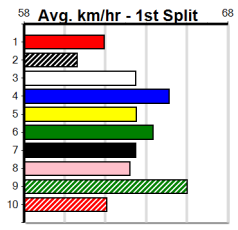

Traralgon

10
2:32PM
(VIC time)

SURFACE CO (250+ RANK)

Distance: 450m, Race Type: Grade 5 No Penalty, Total Prizemoney: \$2,925
1st: \$1,950, 2nd: \$600, 3rd: \$300, 4th: \$75

Watchdog Tips: 0 0 0 0 Bet: .