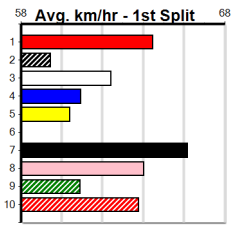

MCMAHON BUILDERS

Distance: 395m, Race Type: Mixed 6/7, Total Prizemoney: $2,925
1st: $1,950, 2nd: $600, 3rd: $300, 4th: $75

9

2:15PM

(VIC time)

Watchdog Tips: **0 0 0 0** Bet: **0**