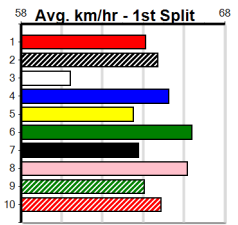

Traralgon

8

1:54PM

(VIC time)

NAK SIGNS

Distance: 450m, Race Type: Grade 5, Total Prizemoney: $2,925
1st: $1,950, 2nd: $600, 3rd: $300, 4th: $75

Watchdog Tips: **0 0 0 0** Bet: **0**