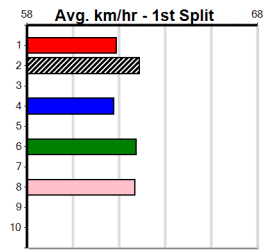

3

7:28PM

(VIC time)

THE WATCHDOG APP (0-2 WINS)(275+RANK)

Distance: 600m, Race Type: Restricted Win, Total Prizemoney: $3,940
1st: $2,640, 2nd: $815, 3rd: $410, 4th: $75

ISLE OF SKY (1) was a handy winner over the sprint distance here last week and looks the one to run down here. AKELA MARTIAL (2) is drawn a lot better today and should appreciate the step up in distance. CHIRP THIRD (4) is proven over the distance.

Watchdog Tips: **1** **2** **4** **8** **Bet:** Box Trifecta 1,2,4,8 ($10 for 41.67%)

Form Box	Wgt	Dist	Track	Date	Time	BON	Margin	1st/2nd (Time)	PIR	Checked	Comment	WR	Split 1	S/P	Grade
1															
ISLE OF SKY [7]															
Can set a cracking speed early, go close. $3.00															
BE Bitch May-22 Sire: NEED MY MONEYNOW Dam: SAINT WEST															
Owner(s): S Fisher Trainer: Shane Fisher (Lara)															
Winning Distances: < 300m (0) 300 - 399m (0) 400 - 499m (0) 500 - 599m (1) 600 - 699m (0) > 700m (0)															
Winning Weights: 27.1(1)															
3rd (3)	27.2	460	GEL	R2	26-Apr-24	26.27	25.57	7.50L DISHEVELED (25.76)	M/223	.	.	.	6.84	$41.50	M
3rd (2)	27.2	400	GEL	R3	03-May-24	22.85	22.45	2.25L MARAIS BALE (22.70)	M/33	.	.	.	8.61	$9.70	MH
3rd (1)	28.0	460	GEL	R4	10-May-24	26.68	25.63	7.00L PAW LOU LOU (26.20)	M/233	.	.	.	6.85	$2.70	M
4th (5)	27.5	460	GEL	R1	17-May-24	26.75	25.87	8.50L SPELL ON YOU (26.19)	M/644	.	.	.	7.03	$19.60	M
5th (1)	27.0	460	GEL	R9	25-May-24	26.31	25.62	10.00 HOLDEN BALE (25.64)	M/445	.	.	.	6.70	$13.50	M
1st (4)	27.1	525	MEP	R1	05-Jun-24	30.38	30.00	2.00L AKELA OLA (30.51)	Q/1111	.	SW	.	5.17	$4.60	M
Last 3 wins NOT included above															
Prize Best Starts Trk/Dts APM															

Form Box	Wgt	Dist	Track	Date	Time	BON	Margin	1st/2nd (Time)	PIR	Checked	Comment	WR	Split 1	S/P	Grade
2															
AKELA MARTIAL [7]															
Better draw today, distance should suit, danger. $3.40															
BK Dog Sep-22 Sire: BALLYMAC KINGDOM Dam: AKELA CLASS															
Owner(s): DAILLY GREYHOUND FARMS (SYN), G Dailly, T Dailly Trainer: Robert Britton (Lara)															
Winning Distances: < 300m (0) 300 - 399m (0) 400 - 499m (1) 500 - 599m (0) 600 - 699m (0) > 700m (0)															
Winning Weights: 31.3(1)															
6th (5)	31.1	525	MEP	R1	08-May-24	31.07	29.86	11.00 CAPTAIN ALICE (30.37)	M/7777	.	.	.	5.35	$24.40	MH
1st (7)	31.3	450	BAL	R2	15-May-24	25.70	24.79	0.50L ROOFTOP SHOUT (25.72)	Q/222	.	SW	.	6.79	$7.00	M
2nd (6)	31.1	525	MEP	R3	22-May-24	30.76	29.92	1.5L PAW WHISTLER (30.66)	M/2344	.	.	.	5.27	$19.10	7
6th (3)	31.2	450	BAL	R3	26-May-24	26.12	24.76	7.50L RIE BALE (25.62)	M/686	.	.	.	6.78	$15.20	X67
3rd (6)	31.2	525	MEP	R4	29-May-24	30.63	29.92	4.75L JENNY BALE (30.31)	S/7233	.	.	.	5.32	$14.30	X67H
3rd (8)	31.2	525	MEP	R4	05-Jun-24	30.63	30.00	6.50L PAW XANDER (30.19)	M/5643	.	.	.	5.27	$5.90	X67
Last 3 wins NOT included above															
Prize Best Starts Trk/Dts APM															

Form Box	Wgt	Dist	Track	Date	Time	BON	Margin	1st/2nd (Time)	PIR	Checked	Comment	WR	Split 1	S/P	Grade
3															
*** VACANT BOX ***															
Sire: Dam: Trainer:															
Owner(s):															
Winning Distances: < 300m (0) 300 - 399m (0) 400 - 499m (0) 500 - 599m (0) 600 - 699m (0) > 700m (0)															
Winning Weights:															
Box History