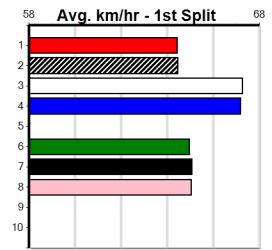

6

8:28PM

(VIC time)

Distance: 525m, Race Type: Grade 5 Heat, Total Prizemoney: $3,340
1st: $2,230, 2nd: $690, 3rd: $345, 4th: $75

ZIPPING HOPKINS (2) holds a class edge and is well drawn close to the rails. KNOCKOUT NORM (1) can explode soon after box rise and looks the main danger. IRISH NIKKI (4) is capable of causing an upset on her best form.

Watchdog Tips: 2 1 4 8 **Bet:** Win 2

1

KNOCKOUT NORM [5] **$4.00**

BK Dog Jan-22 **Sire: FERAL FRANKY** **Dam: PICTOR LUCY**

Owner(s): H Goss **Trainer: Matthew Lanigan (Rowsley)**

Winning Distances: < 300m (0) 300 - 399m (0) 400 - 499m (3) 500 - 599m (4) 600 - 699m (0) > 700m (0)

Winning Weights: 33.5(1) 33.8(2) 34.0(1) 34.2(1) 34.6(1) 34.8(1)

Box	1st	2nd	3rd	4th	5th	6th	7th	8th
1	2	1	1					
2	2	1	1					
3								
4	1		1	1	1	2		
5			1	1				
6		2	1	1		1	1	1
7								1
8	2	1	1	1				1

Prize Best Starts Trk/Dts APM
$33675.00
30.08(2)-18/5/24
30-7-5-5
3-1-0-1
21574

2

ZIPPING HOPKINS (NSW)[5] **$1.80**

BK Dog Feb-22 **Sire: MY REDEEMER** **Dam: ZIPPING IVY**

Owner(s): Hallinan Hallinan (SYN), M Hallinan, F Hallinan **Trainer: Brooke Ennis (Avalon)**

Winning Distances: < 300m (0) 300 - 399m (0) 400 - 499m (1) 500 - 599m (6) 600 - 699m (0) > 700m (0)

Winning Weights: 31.7(1) 32.3(1) 32.4(1) 32.6(1) 32.9(1) 33.0(2)

Box	1st	2nd	3rd	4th	5th	6th	7th	8th
1	1	1			1			
2	1							
3		1	1					
4	1			1				
5	2							
6	1			1				
7		1	1					1
8	1	1						

Prize Best Starts Trk/Dts APM
$44095.00
29.82(1)-6/4/24
17-7-4-2
2-1-1-0
25897

3

ANOTHER HOUDINI [5] **$10.00**

F Bitch Sep-21 **Sire: BERNARDO** **Dam: CLOSE ENOUGH**

Owner(s): P Carter **Trainer: Brendan Pursell (Lara)**

Winning Distances: < 300m (0) 300 - 399m (0) 400 - 499m (5) 500 - 599m (0) 600 - 699m (0) > 700m (0)

Winning Weights: 28.0(2) 28.4(1) 28.8(1) 29.1(1)

Box	1st	2nd	3rd	4th	5th	6th	7th	8th
1	2					1		
2					1			
3		2		1	2			
4	1			1				
5	1		1	1				
6	1							
7		1						
8		2	1		1			

Prize Best Starts Trk/Dts APM
$17900.00
NBT
20-5-5-2
1-0-0-0
5948

4

IRISH NIKKI [5] **$8.50**

BE Bitch Mar-22 **Sire: COSMIC RUMBLE** **Dam: DELTA RHODE**

Owner(s): O'Neill Racing (SYN), T O'Neill, T O'Neill, T O'Neill, M O'Neill **Trainer: Todd O'Neill (Pearcedale)**

Winning Distances: < 300m (0) 300 - 399m (2) 400 - 499m (4) 500 - 599m (1) 600 - 699m (0) > 700m (0)

Winning Weights: 27.4(1) 27.8(1) 27.9(1) 28.0(2) 28.1(1) 28.6(1)

Box	1st	2nd	3rd	4th	5th	6th	7th	8th
1	1							1
2	1	1						
3	1			1				
4	2							1
5			1		1	2		
6				1				
7		1						
8	2							

Prize Best Starts Trk/Dts APM
$29601.88
NBT
17-7-2-1
3-0-1-0
15293

5

*** VACANT BOX ***

Sire: Dam:

Owner(s): **Trainer:**

Winning Distances: < 300m (0) 300 - 399m (0) 400 - 499m (0) 500 - 599m (0) 600 - 699m (0) > 700m (0)

Winning Weights: **Box History**