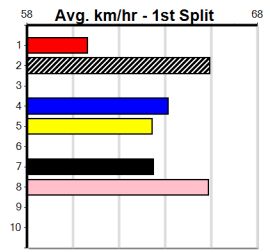

MEADOWS CONFERENCE & EVENTS

10

9:54PM

(VIC time)

Distance: 525m, Race Type: Grade 6, Total Prizemoney: $3,340
1st: $2,230, 2nd: $690, 3rd: $345, 4th: $75

PAW ZELINI (2) is every chance to lead here and is getting faster with more racing. Litter brother PAW XANDER (5) two wins have both been off box 1 but he clearly is as quick as any of his counterparts in this race.

Watchdog Tips: 2 5 7 1 **Bet:** Box Trifecta 1,2,5,7 ($10 for 41.67%)

	Form Box	Wgt Dist Track	Date	Time	BON	Margin	1st/2nd (Time)	PIR	Checked	Comment	WR	Split 1	S/P	Grade
1	AKELA JUDO [6] $6.00													
	Can unwind a strong finish, must respect.													
	BK Dog Sep-22 Sire: BALLYMAC KINGDOM Dam: AKELA CLASS													
	Owner(s): DAILLY GREYHOUND FARMS (SYN), G Dailly, T Dailly													
	Trainer: Robert Britton (Lara)													
	Winning Distances: < 300m (0) 300 - 399m (0) 400 - 499m (1) 500 - 599m (1) 600 - 699m (0) > 700m (0)													
	Winning Weights: 35.2(1) 35.4(1)													
	2nd (7) 35.6 525 MEP R2 08-May-24 30.53 29.86 2.75L PAW GRADY (30.35) S/7543 5.43 $21.40 MH													
	4th (1) 35.2 525 MEA R1 18-May-24 30.87 29.96 7.00L PAW GRADY (30.39) M/5654 5.37 $5.80 MF													
	2nd (1) 35.0 525 MEP R2 22-May-24 30.52 29.92 0.75L JENNY BALE (30.49) M/6322 5.44 $2.00 RW													
2	PAW ZELINI (NSW)[6] $3.00													
	Every chance to lead here, hard to catch.													
	BD Bitch Jul-22 Sire: AUSSIE INFRARED Dam: DYNA PATTY													
	Owner(s): B Wheeler													
	Trainer: Mark Delbridge (Balliang)													
	Winning Distances: < 300m (0) 300 - 399m (0) 400 - 499m (0) 500 - 599m (2) 600 - 699m (0) > 700m (0)													
	Winning Weights: 28.2(1) 28.4(1)													
	7th (4) 28.5 525 MEP R1 08-May-24 31.14 29.86 11.00 CAPTAIN ALICE (30.37) M/3455 5.21 $2.70 MH													
	1st (6) 28.4 525 MEP R1 15-May-24 30.54 30.12 4.00L FIRST CRACK (30.81) M/3111 5.19 $2.60 M													
	4th (2) 28.4 460 WGL R4 21-May-24 26.40 25.83 4.75L MAVIS TOLMIE (26.07) Q/223 VO 6.54 $3.00 X67H													
3	*** VACANT BOX ***													
	Sire: Dam: Trainer:													
	Owner(s):													
	Winning Distances: < 300m (0) 300 - 399m (0) 400 - 499m (0) 500 - 599m (0) 600 - 699m (0) > 700m (0)													
	Winning Weights:													
	Box History													
	Last 3 wins NOT included above													
	Prize Best Starts Trk/Dts APM													
	$4280.00 NBT 6-2-2-0 3-0-2-0 8892													
	4280													
4	FORBES SUPREME (SA)[6] $5.50													
	Boasts solid mid-race speed, keep safe.													
	F Dog Sep-22 Sire: FERAL FRANKY Dam: SWEET ON ME													
	Owner(s): S Forbes													
	Trainer: Scott Forbes (Hopetoun Park)													
	Winning Distances: < 300m (0) 300 - 399m (2) 400 - 499m (0) 500 - 599m (0) 600 - 699m (0) > 700m (0)													
	Winning Weights: 29.8(1) 29.9(1)													
	1st (6) 29.8 390 BAL R4 24-Apr-24 22.52 22.02 5.00L STEADFAST EDDIE (22.86) M/21 SW 8.47 $16.10 MH													
	1st (1) 29.9 390 BAL R1 02-May-24 22.20 21.93 4.25L JENNY BALE (22.49) M/11 8.47 $5.30 MF													
	4th (4) 30.0 400 GEL R10 10-May-24 23.26 22.76 1.25L CHILLI SAL (23.19) S/55 8.67 $8.30 RW													
5	PAW XANDER (NSW)[6] $3.00													
	As quick as any of these, just needs some luck													
	BK Dog Jul-22 Sire: AUSSIE INFRARED Dam: DYNA PATTY													
	Owner(s): B Wheeler													
	Trainer: Mark Delbridge (Balliang)													
	Winning Distances: < 300m (0) 300 - 399m (0) 400 - 499m (1) 500 - 599m (1) 600 - 699m (0) > 700m (0)													
	Winning Weights: 29.7(1) 30.1(1)													
	1st (4) 29.7 435 SLE R2 05-May-24 24.96 24.32 1.25L PEN TO PAPER (25.03) M/411 5.49 $3.60 M													
	4th (6) 29.7 525 MEP R10 08-May-24 30.54 29.86 4.25L GEANI BALE (30.25) M/4444 5.26 $16.60 X67													
	7th (7) 29.8 525 MEP R3 15-May-24 31.28 30.12 11.00 UPON BALE (30.53) M/7556 5.24 $16.00 X67