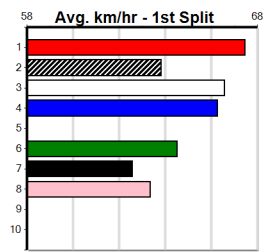

8

9:14PM

(VIC time)

Distance: 525m, Race Type: Grade 5 Heat, Total Prizemoney: $3,340
1st: $2,230, 2nd: $690, 3rd: $345, 4th: $75

PAT ABILITY (3) made the Ballarat Cup final recently and has the speed to open up a race winning lead in the initial stages. WREN BALE (2) is suited to an inside draw and can make amid-race move. SPARKLING ROSE (4) is more than capable.

Watchdog Tips: 3 2 4 6 Bet: Box Quinella 2,3,4 ($10 for 333.33%)

1 BANDIT BULLET (NSW)[5] Can show early speed at times, keep safe. $6.00
FBD Dog Jan-21 Sire: FERNANDO BALE Dam: RACING BOOTS
Owner(s): Paul Bushell and Dennis Jenkins (SYN), P Bushell, D Jenkins
Trainer: Paul Bushell (Glenroy)
Winning Distances: < 300m (0) 300 - 399m (0) 400 - 499m (4) 500 - 599m (5) 600 - 699m (0) > 700m (0)
Winning Weights: 30.0(1) 30.1(2) 30.2(2) 30.3(1) 30.5(1) 30.8(1) 31.2(1)
Box History table and Prize Best Starts Trk/Dts APM

2 WREN BALE (NSW)[5] Inside draw suits, can motor mid-race, danger. $3.40
BD Bitch May-22 Sire: CHRISTO BALE Dam: QUINA BALE
Owner(s): B Wheeler
Trainer: Rebecca Gibbons (Avalon)
Winning Distances: < 300m (0) 300 - 399m (0) 400 - 499m (1) 500 - 599m (3) 600 - 699m (0) > 700m (0)
Winning Weights: 30.7(1) 30.8(1) 31.3(1) 32.1(1)
Box History table and Prize Best Starts Trk/Dts APM

3 PAT ABILITY [5] Dog on the rise, explosive early, the one to beat $2.50
BE Bitch Sep-21 Sire: RAW ABILITY Dam: PAT ME AGAIN
Owner(s): P Gray
Trainer: Shane Millsom (Point Cook)
Winning Distances: < 300m (0) 300 - 399m (2) 400 - 499m (6) 500 - 599m (0) 600 - 699m (0) > 700m (0)
Winning Weights: 28.6(1) 28.8(1) 29.0(2) 29.3(2) 29.5(1) 29.9(1)
Box History table and Prize Best Starts Trk/Dts APM

4 SPARKLING ROSE [5] Races well here, good muster, can threaten. $5.00
BEBD Bitch Apr-22 Sire: TOMMY SHELBY Dam: WHARFIES GIRL
Owner(s): C Feltham
Trainer: Kane Palmer (Devon Meadows)
Winning Distances: < 300m (0) 300 - 399m (1) 400 - 499m (4) 500 - 599m (3) 600 - 699m (0) > 700m (0)
Winning Weights: 27.0(2) 27.2(3) 27.3(1) 27.4(1) 27.8(1)
Box History table and Prize Best Starts Trk/Dts APM

5 *** VACANT BOX ***
Sire: Dam:
Owner(s):
Trainer:
Winning Distances: < 300m (0) 300 - 399m (0) 400 - 499m (0) 500 - 599m (0) 600 - 699m (0) > 700m (0)
Winning Weights:
Box History