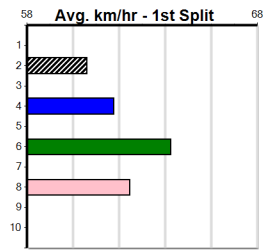

WESTLINK CONTAINER SALES

1

6:44PM

(VIC time)

Distance: 525m, **Race Type:** Maiden, **Total Prizemoney:** $2,860
1st: $1,900, **2nd:** $590, **3rd:** $295, **4th:** $75

PAW ZENTRA (2) continues to improve with more racing and can prove too strong in the run home for likely leader CAPTAIN STEVIE (6). SIR BILLY BOY (1) looks better suited to this distance and can fill a minor placing.

Watchdog Tips: **2** **6** **1** **8** **Bet:** **Trifecta 2,6/1,2,6/1,2,6,8 ($10 - 125%)**

Form Box	Wgt	Dist	Track	Date	Time	BON	Margin	1st/2nd (Time)	PIR	Checked	Comment	WR	Split 1	S/P	Grade		
1	SIR BILLY BOY [M] Better suited to this distance, can feature. $6.00																
	RBD Dog		Apr-22		Sire: SH AVATAR		Dam: SETTLED		Trainer: Sheldon Hamilton (Smythes Cree)								
	Owner(s): S Hamilton																
	Winning Distances: < 300m (0) 300 - 399m (0) 400 - 499m (0) 500 - 599m (0) 600 - 699m (0) > 700m (0)																
	Winning Weights:																
	2nd (2)	34.8	595	SAP	R4	13-May-24	35.42	34.39	7.00L	CHIRP THIRD (34.95)	M/1112			9.44	$8.30	RW	
	8th (6)	35.0	660	BEN	R5	31-May-24	39.40	38.45	14.00	SMOLDERING DECAY (38.45)	M/2224			4.28	$22.10	RW	
	Last 3 wins NOT included above																
	Box History																
	Bx	1st	2nd	3rd	4th	5th	6th	7th	8th								
1																	
2		1															
3																	
4																	
5																	
6																1	
7																	
8																	
Prize																	
Best																	
Starts																	
Trk/Dts																	
APM																	

2	PAW ZENTRA (NSW)[M] Keeps improving , small field suits, looks good. $2.20															
	BK Dog		Jul-22		Sire: CHRISTO BALE		Dam: DYNA GERTIE		Trainer: Mark Delbridge (Balliang)							
	Owner(s): B Wheeler															
	Winning Distances: < 300m (0) 300 - 399m (0) 400 - 499m (0) 500 - 599m (0) 600 - 699m (0) > 700m (0)															
	Winning Weights:															
	6th (1)	37.0	460	GEL	R3	10-May-24	27.29	25.63	9.00L	PAW NICHOLLS (26.67)	M/654			6.93	$5.20	M
	4th (6)	36.7	435	SLE	R1	19-May-24	25.23	24.45	3.00L	JUMBURK DENNIS (25.03)	S/644			5.52	$16.70	M
	3rd (8)	36.9	425	BEN	R2	24-May-24	24.61	23.90	1.25L	SILENT BEAST (24.53)	S/443			6.87	$3.00	M
	4th (3)	36.9	525	MEP	R2	29-May-24	31.43	29.92	13.00	PAW DIMETRA (30.52)	S/5554			5.34	$4.80	M
	3rd (7)	37.1	525	MEP	R2	05-Jun-24	30.52	30.00	5.50L	ANGEL ABOVE (30.14)	S/4322			5.31	$8.60	M
Last 3 wins NOT included above																
Box History																
Bx	1st	2nd	3rd	4th	5th	6th	7th	8th								
1																
2																
3																
4																
5																
6																
7																
8																
Prize																
Best																
Starts																
Trk/Dts																
APM																

3	*** VACANT BOX ***															
	Sire:		Dam:		Trainer:											
	Owner(s):															
	Winning Distances: < 300m (0) 300 - 399m (0) 400 - 499m (0) 500 - 599m (0) 600 - 699m (0) > 700m (0)															
	Winning Weights:															
Box History																

4	SAVVY LONG LEGS [M] Showed good early burn here last time, place. $8.50															
	BD Dog		May-22		Sire: FERAL FRANKY		Dam: SAUSAGE SIZZLE		Trainer: Michael Accardi (Melton West)							
	Owner(s): M Accardi															
	Winning Distances: < 300m (0) 300 - 399m (0) 400 - 499m (0) 500 - 599m (0) 600 - 699m (0) > 700m (0)															
	Winning Weights:															
	3rd (5)	35.6	525	MEP	R3	08-May-24	30.99	29.86	6.00L	PAW WHISTLER (30.58)	M/6444			5.45	$20.70	MH
	6th (3)	35.6	525	MEA	R1	18-May-24	31.21	29.96	12.00	PAW GRADY (30.39)	M/6776			5.44	$37.90	MF
	5th (6)	35.7	500	BEN	R2	22-May-24	29.16	28.35	2.00L	PYRENEES CHATEAU (29.03)	M/555			7.03	$4.00	M
	4th (1)	35.7	525	MEP	R1	29-May-24	30.84	29.92	3.25L	HARVEY INTENTION (30.63)	Q/1112			5.22	$5.00	M
	Last 3 wins NOT included above															
Box History																
Bx	1st	2nd	3rd	4th	5th	6th	7th	8th								
1																
2																
3																
4																
5																
6																
7																
8																
Prize																
Best																
Starts																
Trk/Dts																
APM																

5	*** VACANT BOX ***															
	Sire:		Dam:		Trainer:											
	Owner(s):															
	Winning Distances: < 300m (0) 300 - 399m (0) 400 - 499m (0) 500 - 599m (0) 600 - 699m (0) > 700m (0)															
	Winning Weights:															
Box History