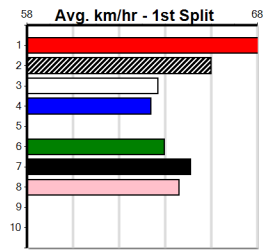

7

8:52PM

(VIC time)

Distance: 525m, Race Type: Grade 5 Heat, Total Prizemoney: $3,340
1st: $2,230, 2nd: $690, 3rd: $345, 4th: $75

ZIPPING GRYLLIS (1) is in the top bracket of sprinters in the state and from the good draw he should be winning at a short price. CANYA HUSTLE (7) on his best form could make the top elect work. DIMORA CRUZ (2) is a solid place chance.

Watchdog Tips: 1 7 2 4 Bet: Trifecta 1/2,4,7/2,4,7 ($10 - 166.67%)

ZIPPER GRYLLIS (NSW)[5] Gun speedster, should lead and win here. $1.25
BK Dog Feb-22 Sire: MY REDEEMER Dam: ZIPPER IVY
Owner(s): Hallinan Hallinan (SYN), M Hallinan, F Hallinan
Trainer: Brooke Ennis (Avalon)

DIMORA CRUZ (SA)[5] Drawn to get a nice cart early, must for multiples $12.00
BK Dog Feb-20 Sire: ASTON DEE BEE Dam: DIMORA FLASH
Owner(s): K Bouchier
Trainer: Raymond Brewer (Camperdown)

ZIPPER SWAZI (NSW)[5] *** SCRATCHED *** $26.00
BK Bitch Jun-21 Sire: ZIPPER GARTH Dam: ZIPPER DIVA
Owner(s): J Tolson
Trainer: Jason Tolson (Adelaide Lead)

CAILAH'S PISTOL [5] Can unwind a strong finish, place claims. $16.00
BK Dog Jun-21 Sire: ASTON DEE BEE Dam: ACOUSTIC LEE
Owner(s): B Brady
Trainer: Noel Walsh (Tullamarine)

*** VACANT BOX ***
Sire: Dam:
Owner(s):
Trainer:
Winning Distances: < 300m (0) 300 - 399m (0) 400 - 499m (0) 500 - 599m (0) 600 - 699m (0) > 700m (0)
Winning Weights: