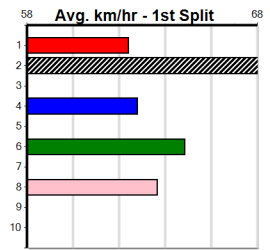

AMRON BOY AT STUD

9

9:34PM

(VIC time)

Distance: 525m, Race Type: Grade 7, Total Prizemoney: $3,340
1st: $2,230, 2nd: $690, 3rd: $345, 4th: $75

CAPTAIN ALICE (2) can land on the arm here and can run quicker than she did in her win here on debut. ANGEL ABOVE (1) appreciated this exact draw in her tearaway win here last week. JAYA BALE (4) can settle on the speed.

Watchdog Tips: **2** **1** **4** **8** **Bet:** **Box Quinella 1,2 ($10 for 1000%)**

Form Box	Wgt	Dist	Track	Date	Time	BON	Margin	1st/2nd (Time)	PIR	Checked	Comment	WR	Split 1	S/P	Grade	
1	ANGEL ABOVE (NSW)[7] Impressive win here last week, same draw, danger. $1.60															
	WBK Dog Apr-22 Sire: FERNANDO BALE Dam: SHOWGIRL QUEEN Trainer: Andrea Chapple (Exford)															
	Owner(s): J Barbara															
	Winning Distances: < 300m (0) 300 - 399m (0) 400 - 499m (0) 500 - 599m (1) 600 - 699m (0) > 700m (0)															
	Winning Weights: 35.7(1)															
	4th (6) 35.1 525 MEP R1 22-May-24 31.45 29.92 6.00L MISTER MANFREDI (31.04) M/3444 . . . 5.53 $2.80 M															
	1st (1) 35.7 525 MEP R2 05-Jun-24 30.14 30.00 5.00L PAW FLASH (30.48) Q/1111 . . . SW . 5.17 $1.40 M															
	. . . . .															
	. . . . .															
	. . . . .															
Last 3 wins NOT included above																
<table border="1"> <thead> <tr><th>Bx</th><th>1st</th><th>2nd</th><th>3rd</th><th>4th</th><th>5th</th><th>6th</th><th>7th</th><th>8th</th></tr> </thead> <tbody> <tr><td>1</td><td>1</td><td></td><td></td><td></td><td></td><td></td><td></td><td></td></tr> <tr><td>2</td><td></td><td></td><td></td><td></td><td></td><td></td><td></td><td></td></tr> <tr><td>3</td><td></td><td></td><td></td><td></td><td></td><td></td><td></td><td></td></tr> <tr><td>4</td><td></td><td></td><td></td><td></td><td></td><td></td><td></td><td></td></tr> <tr><td>5</td><td></td><td></td><td></td><td></td><td></td><td></td><td></td><td></td></tr> <tr><td>6</td><td></td><td></td><td></td><td></td><td>1</td><td></td><td></td><td></td></tr> <tr><td>7</td><td></td><td></td><td></td><td></td><td></td><td></td><td></td><td></td></tr> <tr><td>8</td><td></td><td></td><td></td><td></td><td></td><td></td><td></td><td></td></tr> <tr><td>Prize</td><td colspan="8">$1975.00</td></tr> <tr><td>Best</td><td colspan="8">30.14(1)-5/6/24</td></tr> <tr><td>Starts</td><td colspan="8">2-1-0-0</td></tr> <tr><td>Trk/Dts</td><td colspan="8">2-1-0-0</td></tr> <tr><td>APM</td><td colspan="8">1975</td></tr> </tbody> </table>																
2	CAPTAIN ALICE (SA)[7] Top win on debut, likely leader, go close. $4.80															
	BK Bitch Sep-22 Sire: FERAL FRANKY Dam: SWEET ON ME Trainer: Brendan Pursell (Lara)															
	Owner(s): The Nineofus (SYN), D Peckham, G Siney, B Schurgott, G Sterzl															
	Winning Distances: < 300m (0) 300 - 399m (0) 400 - 499m (0) 500 - 599m (1) 600 - 699m (0) > 700m (0)															
	Winning Weights: 27.0(1)															
	1st (8) 27.0 525 MEP R1 08-May-24 30.37 29.86 0.75L HOLDEN BALE (30.41) M/1111 . . . SW . 5.07 $13.40 MH															
	. . . . .															
	. . . . .															
	. . . . .															
	Last 3 wins NOT included above															
<table border="1"> <thead> <tr><th>Bx</th><th>1st</th><th>2nd</th><th>3rd</th><th>4th</th><th>5th</th><th>6th</th><th>7th</th><th>8th</th></tr> </thead> <tbody> <tr><td>1</td><td></td><td></td><td></td><td></td><td></td><td></td><td></td><td></td></tr> <tr><td>2</td><td></td><td></td><td></td><td></td><td></td><td></td><td></td><td></td></tr> <tr><td>3</td><td></td><td></td><td></td><td></td><td></td><td></td><td></td><td></td></tr> <tr><td>4</td><td></td><td></td><td></td><td></td><td></td><td></td><td></td><td></td></tr> <tr><td>5</td><td></td><td></td><td></td><td></td><td></td><td></td><td></td><td></td></tr> <tr><td>6</td><td></td><td></td><td></td><td></td><td></td><td></td><td></td><td></td></tr> <tr><td>7</td><td></td><td></td><td></td><td></td><td></td><td></td><td></td><td></td></tr> <tr><td>8</td><td>1</td><td></td><td></td><td></td><td></td><td></td><td></td><td></td></tr> <tr><td>Prize</td><td colspan="8">$1900.00</td></tr> <tr><td>Best</td><td colspan="8">30.37(8)-8/5/24</td></tr> <tr><td>Starts</td><td colspan="8">1-1-0-0</td></tr> <tr><td>Trk/Dts</td><td colspan="8">1-1-0-0</td></tr> <tr><td>APM</td><td colspan="8">1520</td></tr> </tbody> </table>																
3	*** VACANT BOX ***															
	Sire: Dam: Trainer:															
	Owner(s):															
	Winning Distances: < 300m (0) 300 - 399m (0) 400 - 499m (0) 500 - 599m (0) 600 - 699m (0) > 700m (0)															
	Winning Weights:															
	Box History															
	. . . . .															
	. . . . .															
	. . . . .															
	. . . . .															
. . . . .																
4	JAYA BALE (NSW)[7] Can settle on the speed, one for the exotics. $11.00