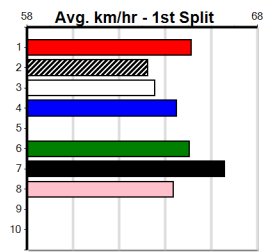

5

8:08PM

(VIC time)

Distance: 525m, Race Type: Grade 5 Heat, Total Prizemoney: $3,340
1st: $2,230, 2nd: $690, 3rd: $345, 4th: $75

SWINDLED (1) is a serious talent and from the good draw he can record a sub 30 second win here.
YOGEN BALE (4) beat a good line-up here last week and once fully balanced can really explode.
MIGHTY QUINN (3) can make a late charge.

Watchdog Tips: 1 4 3 6 Bet: Trifecta 1/3,4,6/3,4,6 ($10 - 166.67%)

Race 1: SWINDLED (SA)[5] Back to his brilliant best, the one to beat. $1.90. Includes dog details, winning distances, weights, and box history.

Race 2: LYRICAL CRIPPS [5] Inside draw suits but tough ask in this company. $34.00. Includes dog details, winning distances, weights, and box history.

Race 3: MIGHTY QUINN [5] Talented, expected to run home at a rate of knots. $7.00. Includes dog details, winning distances, weights, and box history.

Race 4: YOGEN BALE (NSW)[5] Explodes once fully balanced, clear danger. $4.00. Includes dog details, winning distances, weights, and box history.

Race 5: *** VACANT BOX ***. Includes owner, sire, dam, and trainer information.