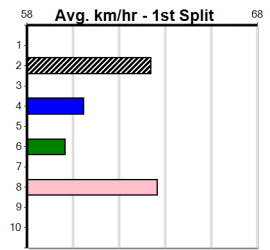

2

7:08PM

(VIC time)

Distance: 525m, Race Type: Maiden, Total Prizemoney: $2,860
1st: $1,900, 2nd: $590, 3rd: $295, 4th: $75

PAW FLASH (6) was a placed in a stronger maiden race here last week and looks well suited here.
ROCKY RIDE (8) can cross over and lead and looks a strong top 3 chance. PAW HELION (4) will appreciate the reduced line up.

Watchdog Tips: **6** **8** **4** **1** **Bet:** Box Trifecta 1,4,6,8 ($10 for 41.67%)

Form Box	Wgt	Dist	Track	Date	Time	BON	Margin	1st/2nd (Time)	PIR	Checked	Comment	WR	Split 1	S/P	Grade		
1	REGAL BARRY [M] Shows some talent, distance drop suits, respect. $8.00																
	BK	Dog	Apr-22		Sire: SH AVATAR		Dam: SETTLED		Trainer: Sheldon Hamilton (Smythes Cree)								
	Owner(s): S Hamilton																
	Winning Distances: < 300m (0) 300 - 399m (0) 400 - 499m (0) 500 - 599m (0) 600 - 699m (0) > 700m (0)																
	Winning Weights:																
	3rd (8)	37.3	595	SAP	R4	13-May-24	35.57	34.39	9.00L	CHIRP THIRD (34.95)	M/2233			9.55	$8.50	RW	
	7th (3)	37.5	660	BEN	R5	31-May-24	39.38	38.45	14.00	SMOLDERING DECAY (38.45)	M/5347		SW	4.43	$45.50	RW	
	Last 3 wins NOT included above																
	Box History																
	Bx	1st	2nd	3rd	4th	5th	6th	7th	8th								
1																	
2																	
3																1	
4																	
5																	
6																	
7																	
8				1													
Prize																	
Best																	
Starts																	
Trk/Dts																	
APM																	
2	NORM'S LUCY [M] Drawn closer to the rails today, could surprise. $7.00																
	BK	Bitch	Mar-22		Sire: SHIMA SHINE		Dam: LAKEVIEW ISLA		Trainer: Jordan Mcquillen (Lara)								
	Owner(s): M Mcquillen																
	Winning Distances: < 300m (0) 300 - 399m (0) 400 - 499m (0) 500 - 599m (0) 600 - 699m (0) > 700m (0)																
	Winning Weights:																
	7th (8)	29.9	390	WBL	R1	11-Apr-24	23.73	22.09	19.00	GRACE'S ENTITY (22.43)	S/87			9.32	$17.50	M	
	3rd (8)	29.9	410	HOR	R2	16-Apr-24	23.84	23.10	4.25L	XOEL BALE (23.56)	M/44			10.66	$49.10	M	
	6th (6)	29.9	410	HOR	R1	19-Apr-24	24.04	23.40	4.00L	RUXTON SPICE (23.78)	M/56			10.72	$39.70	M	
	2nd (8)	29.6	410	HOR	R1	26-Apr-24	23.86	23.65	3.00L	SOLO EFFORT (23.65)	M/34			10.77	$7.30	M	
	3rd (7)	29.4	435	SLE	R2	05-May-24	25.20	24.32	3.5L	PAW XANDER (24.96)	M/754			5.54	$7.40	M	
7th (4)	29.6	525	MEP	R2	15-May-24	31.75	30.12	20.00	PAW YASMIN (30.36)	M/5777			5.29	$36.00	M		
3rd (8)	30.2	500	BEN	R2	22-May-24	29.08	28.35	0.75L	PYRENEES CHATEAU (29.03)	M/222			6.73	$4.70	M		
3rd (8)	30.4	500	BEN	R2	29-May-24	28.61	28.33	3.75L	TUDOR PEAK (28.36)	M/333			6.80	$3.10	T3-RW		
Last 3 wins NOT included above																	
Box History																	
Bx	1st	2nd	3rd	4th	5th	6th	7th	8th									
1																	
2																	
3																	
4																1	
5																	
6																1	
7			1			1											
8			1	3												1	
Prize																	
Best																	
Starts																	
Trk/Dts																	
APM																	
3	*** VACANT BOX ***																
	Sire: Dam:																
	Owner(s):																
	Winning Distances: < 300m (0) 300 - 399m (0) 400 - 499m (0) 500 - 599m (0) 600 - 699m (0) > 700m (0)																
	Winning Weights:																
	Trainer:																
	Box History																
4	PAW HELION (NSW)[M] Placed in 4 of 5, mid race engine, major player. $2.80																
	BK	Dog	Jul-22		Sire: ALLEN DEED		Dam: FANTA BALE		Trainer: Mark Delbridge (Balliang)								
	Owner(s): B Wheeler