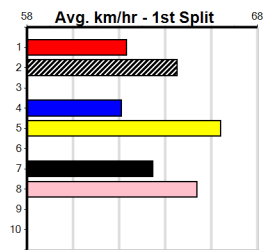

WESTLINK CONTAINER SALES

Distance: 525m, Race Type: Grade 6, Total Prizemoney: $3,340
1st: $2,230, 2nd: $690, 3rd: $345, 4th: $75

CANYA VANQUISH (2) can get a nice sit behind early leader JENNY BALE (8) and prove too strong over the concluding stages. UPON BALE (5) can either lead or come off the speed to win this class.

Watchdog Tips:

2

8

5

4

Bet:

Win 2

Main table containing race details for ORYX [6], CANYA VANQUISH (NSW)[6], PAW WHISTLER (NSW)[6], and UPON BALE (NSW)[6]. Includes columns for Form Box, Wgt, Dist, Track, Date, Time, B/N, Margin, 1st/2nd (Time), PIR, Checked, Comment, W/R, Split 1, S/P, Grade. Also includes 'Box History' sub-tables and 'Prize Best Starts Trk/Dts APM' for each horse.

1

2

3

4

5