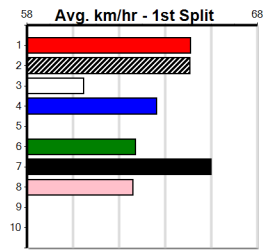

3

7:26PM

(VIC time)

Distance: 525m, Race Type: Grade 7, Total Prizemoney: $3,340
1st: $2,230, 2nd: $690, 3rd: $345, 4th: $75

PAW ERINA (1) is drawn to hold a forward spot early and looks suited to a race of this nature. PAW ZELINI (7) has been racing in some tough raves since winning her maiden here and she should be on the speed from the outset.

Watchdog Tips: 1 7 4 2 **Bet:** Box Trifecta 1,2,4,7 ($10 for 41.67%)

Form	Box	Wgt	Dist	Track	Date	Time	BON	Margin	1st/2nd (Time)	PIR	Checked	Comment	WR	Split 1	S/P	Grade	
1	PAW ERINA (NSW)[7] $3.50																
	RF Bitch Jul-22 Sire: ALLEN DEED Dam: FANTA BALE Trainer: Mark Delbridge (Balliang)																
	Owner(s): B Wheeler																
	Winning Distances: < 300m (0) 300 - 399m (0) 400 - 499m (1) 500 - 599m (0) 600 - 699m (0) > 700m (0)																
	Winning Weights: 25.9(1)																
	5th (6)	25.9	400	GEL	R3	03-May-24	23.09	22.45	6.00L	MARAIS BALE (22.70)	M/45	.	.	.	8.68	$7.60	MH
	8th (3)	25.9	450	WBL	R1	09-May-24	26.25	25.27	4.50L	OLLIE DEEDS (25.94)	Q/135	.	.	.	6.65	$5.50	M
	1st (2)	25.9	410	HOR	R1	14-May-24	23.82	23.14	2.75L	LEGITIMATE (24.00)	Q/11	.	.	SW	10.60	$2.70	M
	4th (1)	25.9	460	WGL	R5	21-May-24	26.60	25.83	3.5L	ROSS STREET PETE (26.36)	M/574	.	.	.	6.79	$23.90	X67H
	2nd (7)	25.9	525	MEP	R4	29-May-24	30.61	29.92	4.50L	JENNY BALE (30.31)	M/5322	.	.	.	5.25	$25.20	X67H
Last 3 wins NOT included above																	
<table border="1" style="width: 100%; border-collapse: collapse;"> <thead> <tr> <th>Bx</th> <th>1st</th> <th>2nd</th> <th>3rd</th> <th>4th</th> <th>5th</th> <th>6th</th> <th>7th</th> <th>8th</th> </tr> </thead> <tbody> <tr><td>1</td><td></td><td></td><td></td><td></td><td></td><td></td><td></td><td></td></tr> <tr><td>2</td><td>1</td><td></td><td></td><td></td><td></td><td></td><td></td><td></td></tr> <tr><td>3</td><td></td><td></td><td></td><td></td><td></td><td></td><td></td><td></td></tr> <tr><td>4</td><td></td><td></td><td></td><td></td><td></td><td></td><td></td><td></td></tr> <tr><td>5</td><td></td><td></td><td></td><td></td><td></td><td></td><td></td><td></td></tr> <tr><td>6</td><td></td><td></td><td></td><td></td><td></td><td></td><td></td><td></td></tr> <tr><td>7</td><td></td><td>1</td><td></td><td></td><td></td><td></td><td></td><td></td></tr> <tr><td>8</td><td></td><td></td><td></td><td></td><td></td><td></td><td></td><td></td></tr> </tbody> </table>																	
<table border="1" style="width: 100%; border-collapse: collapse;"> <tr><td>Prize Best</td><td colspan="7"></td><td>$2445.00</td></tr> <tr><td>Starts</td><td colspan="7"></td><td>NBT</td></tr> <tr><td>Trk/Dts</td><td colspan="7"></td><td>5-1-1-0</td></tr> <tr><td>APM</td><td colspan="7"></td><td>1-0-1-0</td></tr> <tr><td></td><td colspan="7"></td><td>2445</td></tr> </table>																	

2	OPRAH BALE (NSW)[7] $6.00																
	RBD Dog Mar-22 Sire: KONOMI Dam: WENDALIN BALE Trainer: Thomas Dailly (Anakie)																
	Owner(s): B Wheeler																
	Winning Distances: < 300m (0) 300 - 399m (0) 400 - 499m (0) 500 - 599m (1) 600 - 699m (0) > 700m (0)																
	Winning Weights: 31.2(1)																
	7th (8)	31.2	515	SAN	R1	04-Apr-24	31.03	29.15	21.00	FLYING DINAR (29.59)	M/4677	.	.	.	5.27	$5.10	7
	4th (1)	31.3	525	MEA	R1	13-Apr-24	30.70	29.78	6.50L	RUSSIAN RACCOON (30.24)	Q/4334	.	.	.	5.23	$4.30	7
	8th (8)	31.1	450	BAL	R9	24-Apr-24	25.92	25.24	9.50L	LEONI BALE (25.28)	M/688	.	.	.	6.75	$13.20	X67
	3rd (4)	30.5	525	MEP	R9	08-May-24	30.77	29.86	7.50L	BUN QUAKE (30.28)	M/5555	.	.	.	5.23	$4.00	7
	6th (2)	30.3	525	MEP	R3	15-May-24	31.24	30.12	11.00	UPON BALE (30.53)	Q/1467	.	.	.	5.10	$7.10	X67
5th (3)	30.0	525	MEP	R3	22-May-24	30.91	29.92	3.75L	PAW WHISTLER (30.66)	Q/1112	.	.	.	5.15	$4.70	7	
8th (3)	29.9	525	MEA	R1	25-May-24	31.11	29.89	18.00	BLUE KERMARO (29.89)	M/3388	.	.	.	5.26	$23.40	7	
7th (1)	30.3	525	MEP	R4	29-May-24	31.21	29.92	13.00	JENNY BALE (30.31)	M/3577	.	.	.	5.19	$8.30	X67H	
Last 3 wins NOT included above																	
1st (3)	31.2	525	MEP	R3	13-Mar-24	30.58	30.03	2.00L	INTERSTATE GIRL (30.70)	Q/1222	.	.	.	5.12	$3.50	MH	
<table border="1" style="width: 100%; border-collapse: collapse;"> <thead> <tr> <th>Bx</th> <th>1st</th> <th>2nd</th> <th>3rd</th> <th>4th</th> <th>5th</th> <th>6th</th> <th>7th</th> <th>8th</th> </tr> </thead> <tbody> <tr><td>1</td><td></td><td>1</td><td></td><td></td><td></td><td></td><td></td><td></td></tr> <tr><td>2</td><td></td><td></td><td></td><td>1</td><td></td><td></td><td></td><td></td></tr> <tr><td>3</td><td>1</td><td></td><td></td><td></td><td>1</td><td></td><td></td><td></td></tr> <tr><td>4</td><td></td><td></td><td>1</td><td></td><td>1</td><td></td><td></td><td></td></tr> <tr><td>5</td><td></td><td></td><td>1</td><td></td><td></td><td></td><td></td><td></td></tr> <tr><td>6</td><td></td><td>1</td><td></td><td></td><td></td><td>1</td><td></td><td></td></tr> <tr><td>7</td><td></td><td></td><td></td><td></td><td></td><td></td><td>1</td><td>1</td></tr> <tr><td>8</td><td></td><td></td><td>1</td><td></td><td>1</td><td>1</td><td>1</td><td>1</td></tr> </tbody> </table>																	
<table border="1" style="width: 100%; border-collapse: collapse;"> <tr><td>Prize Best</td><td colspan="7"></td><td>$4035.00</td></tr> <tr><td>Starts</td><td colspan="7"></td><td>30.58(3)-13/3/24</td></tr> <tr><td>Trk/Dts</td><td colspan="7"></td><td>17-1-2-3</td></tr> <tr><td>APM</td><td colspan="7"></td><td>8-1-0-1</td></tr> <tr><td></td><td colspan="7"></td><td>2589</td></tr> </table>																	

3	SPELL ON YOU [7] $10.00																
	BD Dog Aug-22 Sire: AUSSIE INFRARED Dam: OVER AND AWAY Trainer: John Barbara (Exford)																
	Owner(s): OUR SHOUT (SYN), J Callus, M Callus, E Mifsud, J Callus, A Banitsiotis																
	Winning Distances: < 300m (0) 300 - 399m (0) 400 - 499m (1) 500 - 599m (0) 600 - 699m (0) > 700m (0)																
	Winning Weights: 33.2(1)																
	5th (7)	33.0	460	GEL	R2	26-Apr-24	26.58	25.57	12.00	DISHEVELED (25.76)	S/764	.	.	.	7.09	$3.30	M
	1st (7)	33.2	460	GEL	R1	17-May-24	26.19	25.87	4.75L	COUNTY KILDARE (26.50)	Q/222	.	.	.	6.87	$5.60	M
	3rd (4)	33.3	525	MEP	R3	22-May-24	30.79	29.92	2.00L	PAW WHISTLER (30.66)	M/5433	.	.	.	5.40	$7.40	7
	Last 3 wins NOT included above																
	<table border="1" style="width: 100%; border-collapse: collapse;"> <thead> <tr> <th>Bx</th> <th>1st</th> <th>2nd</th> <th>3rd</th> <th>4th</th> <th>5th</th> <th>6th</th> <th>7th</th> <th>8th</th> </tr> </thead> <tbody> <tr><td>1</td><td></td><td></td><td></td><td></td><td></td><td></td><td></td><td></td></tr> <tr><td>2</td><td></td><td></td><td></td><td></td><td></td><td></td><td></td><td></td></tr> <tr><td>3</td><td></td><td></td><td></td><td></td><td></td><td></td><td></td><td></td></tr> <tr><td>4</td><td></td><td></td><td></td><td>1</td><td></td><td></td><td></td><td></td></tr> <tr><td>5</td><td></td><td></td><td></td><td></td><td></td><td></td><td></td><td></td></tr> <tr><td>6</td><td></td><td></td><td></td><td></td><td></td><td></td><td></td><td></td></tr> <tr><td>7</td><td></td><td>1</td><td></td><td></td><td></td><td>1</td><td></td><td></td></tr> <tr><td>8</td><td></td><td></td><td></td><td></td><td></td><td></td><td></td><td></td></tr> </tbody> </table>																
<table border="1" style="width: 100%; border-collapse: collapse;"> <tr><td>Prize Best</td><td colspan="7"></td><td>$2025.00</td></tr> <tr><td>Starts</td><td colspan="7"></td><td>NBT</td></tr> <tr><td>Trk/Dts</td><td colspan="7"></td><td>3-1-0-1</td></tr> <tr><td>APM</td><td colspan="7"></td><td>1-0-0-1</td></tr> <tr><td></td><td colspan="7"></td><td>2025</td></tr> </table>