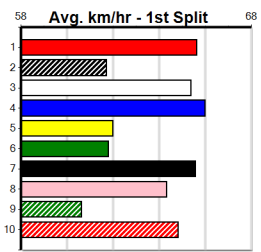

CITY VIEW BISTRO

Distance: 525m, Race Type: Grade 5 T3, Total Prizemoney: $3,340
1st: $2,230, 2nd: $690, 3rd: $345, 4th: $75

ASTON ALLURE (1) can hold out the speedy PENNY'S JADE (7) going into the first bend and looks the one to run down. HURRICANE MIST (8) can get a nice cart across early with the dog in box 7 expected to cut across early towards the inside rail.

Watchdog Tips: **1** **8** **7** **2** **Bet:** Box Quinella 1,7,8 ($10 for 333.33%)

1 **ASTON ALLURE [5]** **Drawn to pounce on the arm early, hard to catch** **$2.50**
BKW Bitch May-22 Sire: ASTON DEE BEE Dam: ASTON GWEN Trainer: Raymond Gatt (Bannockburn)
Owner(s): R Borda
Winning Distances: < 300m (0) 300 - 399m (0) 400 - 499m (5) 500 - 599m (0) 600 - 699m (0) > 700m (0)
Winning Weights: 24.9(1) 25.0(1) 25.1(2) 25.3(1)
1st (1) 25.1 460 GEL R7 26-Mar-24 25.95 25.95 5.50L LOUIE ZEUS (26.32) Q/111 . . . . 6.49 $2.50 5
5th (3) 25.3 525 MEP R7 10-Apr-24 30.97 29.82 9.50L KIMIKO (30.33) Q/1123 . . . . 5.10 $6.60 5
3rd (5) 25.2 460 GEL R8 16-Apr-24 26.27 25.83 2.50L RAPIDFIRE SERENA (26.10) Q/123 . . . . 6.60 $3.10 5
8th (6) 25.0 400 GEL R12 27-Apr-24 23.69 22.35 10.00 DR. MATRIX (22.99) M/48 . . . . 8.78 $4.70 5
2nd (4) 25.1 450 BAL R8 06-May-24 25.62 25.55 1.00L BROOMBRAE FRITZ (25.55) Q/354 . . . . 6.65 $2.70 T3-5
2nd (8) 25.4 525 MEP R5 15-May-24 30.64 30.12 3.00L NIZHONI (30.43) Q/2222 . . . . 5.14 $6.70 5
8th (4) 25.8 450 BAL R7 22-May-24 26.12 25.22 13.00 NAVY BLUE BUZZ (25.27) Q/467 . . . . 6.67 $15.40 5
3rd (7) 25.9 525 MEP R11 29-May-24 30.79 29.92 3.75L LYRICAL CRIPPS (30.53) M/1113 . . . . 5.07 $2.00 T3-5
Last 3 wins NOT included above
1st (8) 25.0 400 GEL R9 19-Dec-23 23.11 22.62 0.50L BERRY BLUE EVIE (23.14) M/22 . . . . 8.60 $3.20 7
1st (1) 25.3 400 GEL R6 05-Feb-24 22.98 22.66 0.75L ASTON AFFLECK (23.02) Q/24 . . . . SW 8.62 $5.40 6G
1st (4) 24.9 450 BAL R5 04-Mar-24 25.41 25.41 2.75L CLARETOWN ANN (25.59) Q/111 . . . . 6.55 $4.00 T3-5

Box History

Box	1st	2nd	3rd	4th	5th	6th	7th	8th
1	2						1	1
2								
3								
4	1	1				1		1
5			1					
6								1
7	1		1					
8	1	1		1				

Prize Best Starts Trk/Dts APM $7615.00 NBT 18-5-2-2 3-0-1-1 4713