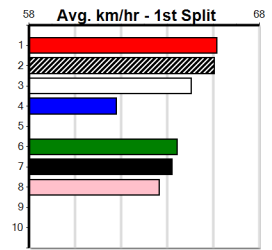

BLUE & RED FLASHING UP THE OUTSIDE

5

8:04PM

(VIC time)

Distance: 525m, Race Type: Grade 5, Total Prizemoney: $3,340
1st: $2,230, 2nd: $690, 3rd: $345, 4th: $75

Do not let UNREAL MISS (2) bad form fool you. She has had no luck in tougher races than this of late and could be a nice find at handy odds. DIMORA CRUZ (1) has been placed behind some jets at his past two starts and can make a mid race move.

Watchdog Tips: 2 1 3 7 Bet: Win 2

Form Box Wgt Dist Track Date Time BON Margin 1st/2nd (Time) PIR Checked Comment W/R Split 1 S/P Grade

DIMORA CRUZ (SA)[5] Last two runs have been super, major player. $5.00
Owner(s): K Bouchier
Sire: ASTON DEE BEE Dam: DIMORA FLASH
Trainer: Raymond Brewer (Camperdown)
Winning Distances: < 300m (0) 300 - 399m (0) 400 - 499m (9) 500 - 599m (2) 600 - 699m (0) > 700m (0)
Winning Weights: 31.4(1) 31.6(2) 31.8(3) 32.0(2) 32.1(1) 32.2(1) 32.4(1)
Race results table and Box History table included.

UNREAL MISS (NSW)[5] Form misleading, suited here, spec if $5 or better $6.00
Owner(s): N Powell
Sire: SUPERIOR PANAMA Dam: REALLY UNREAL
Trainer: Jason Sharp (Lara)
Winning Distances: < 300m (0) 300 - 399m (0) 400 - 499m (0) 500 - 599m (4) 600 - 699m (0) > 700m (0)
Winning Weights: 26.5(2) 26.8(1) 27.1(1)
Race results table and Box History table included.

HILL TOP JACK [5] Veteran still racing at a good level, threat. $5.00
Owner(s): R Geall
Sire: FERNANDO BALE Dam: UP HILL JILL
Trainer: David Geall (Lara)
Winning Distances: < 300m (0) 300 - 399m (0) 400 - 499m (5) 500 - 599m (27) 600 - 699m (0) > 700m (0)
Winning Weights: 31.1(2) 31.2(1) 31.4(1) 31.5(1) 31.8(3) 32.1(2) 32.2(4) 32.3(5) 32.4(4) 32.5(3) 32.6(3) 32.7(1) 32.8(2)
Race results table and Box History table included.

EMOLGA BALE (NSW)[5] Takes a while to wind up, place at best. $15.00
Owner(s): L Harris
Sire: ALLEN DEED Dam: DYNA ZESTY
Trainer: Luke Harris (Somerville)
Winning Distances: < 300m (0) 300 - 399m (1) 400 - 499m (7) 500 - 599m (1) 600 - 699m (0) > 700m (0)
Winning Weights: 27.5(1) 27.9(1) 28.0(1) 28.1(1) 28.2(1) 28.3(2) 28.4(1) 28.5(1)
Race results table and Box History table included.

*** VACANT BOX ***
Owner(s):
Sire: Dam:
Trainer:
Winning Distances: < 300m (0) 300 - 399m (0) 400 - 499m (0) 500 - 599m (0) 600 - 699m (0) > 700m (0)
Winning Weights:
Box History

1

2

3

4

5