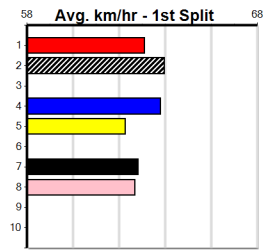

DIDN'T JOIN TRAFFIC TO WALK

Distance: 525m, Race Type: Mixed 6/7, Total Prizemoney: $3,340
1st: $2,230, 2nd: $690, 3rd: $345, 4th: $75

BUN QUAKE (4) caught the eye when placed here two runs back and can either lead or come off the speed to win here. PAW XANDER (1) is drawn to settle on the speed and is a must for top 2 SRM players.

Watchdog Tips: **4** **1** **8** **5** **Bet:** Box Quinella 1,4 ($10 for 100%)

Form Box	Wgt	Dist	Track	Date	Time	BON	Margin	1st/2nd (Time)	PIR	Checked	Comment	WR	Split 1	S/P	Grade
1															
PAW XANDER (NSW)[7] $3.00															
BK Dog Jul-22 Sire: AUSSIE INFRARED Dam: DYNA PATTY															
Owner(s): B Wheeler Trainer: Mark Delbridge (Balliang)															
Winning Distances: < 300m (0) 300 - 399m (0) 400 - 499m (1) 500 - 599m (0) 600 - 699m (0) > 700m (0)															
Winning Weights: 29.7(1)															
1st	(4)	29.7	435	SLE	R2	05-May-24	24.96	24.32	1.25L	PEN TO PAPER (25.03)	M/411		5.49	$3.60	M
4th	(6)	29.7	525	MEP	R10	08-May-24	30.54	29.86	4.25L	GEANI BALE (30.25)	M/4444		5.26	$16.60	X67
7th	(7)	29.8	525	MEP	R3	15-May-24	31.28	30.12	11.00	UPON BALE (30.53)	M/7556		5.24	$16.00	X67
3rd	(2)	29.9	460	WGL	R9	21-May-24	26.52	25.83	10.00	CHAUVERO (25.83)	M/533		6.73	$5.10	X67H
4th	(3)	30.0	525	MEP	R3	29-May-24	30.57	29.92	5.50L	PAW YASMIN (30.20)	M/3444		5.22	$7.40	X67H
Last 3 wins NOT included above															
Prize Best Starts Trk/Dts APM															

2	CLOSE COMBAT [7] $7.00														
BK Dog Feb-22 Sire: FABREGAS Dam: GEORGIA KATE															
Owner(s): CHAMPAGNE PTN (SYN), S Smith, A Langton Trainer: Cameron Morris-flynn (Mitchell P)															
Winning Distances: < 300m (0) 300 - 399m (0) 400 - 499m (1) 500 - 599m (0) 600 - 699m (0) > 700m (0)															
Winning Weights: 33.6(1)															
5th	(1)	34.9	450	BAL	R10	10-Apr-24	25.83	25.17	6.00L	HADWIN BALE (25.44)	M/443	SW	6.71	$11.80	X67H
5th	(5)	35.3	410	HOR	R4	16-Apr-24	24.12	23.10	10.00	ORIENTAL OPHELIA (23.44)	M/66		10.92	$8.40	X67
2nd	(6)	35.6	450	BAL	R9	22-Apr-24	25.99	25.46	2.00L	SERENITY GIRL (25.86)	Q/22		6.78	$2.40	T3-7
2nd	(7)	35.5	390	SHP	R9	02-May-24	22.65	22.35	2.50L	DARTS NIGHT (22.47)	M/22		8.59	$7.30	T3-7
2nd	(1)	35.0	450	WBL	R7	06-May-24	26.08	25.46	5.00L	POSIE YOU PEST (25.74)	M/333		6.79	$2.50	7
3rd	(6)	34.4	500	BEN	R7	11-May-24	28.82	28.13	9.50L	ARGYLE MAGGIE (28.16)	M/333		6.84	$11.30	X67
4th	(6)	34.8	410	HOR	R3	14-May-24	23.96	23.14	7.00L	BELLA SUPREME (23.49)	M/33		10.80	$13.70	7
2nd	(4)	34.7	425	BEN	R4	29-May-24	24.30	24.04	0.75L	KAYE NIGHT (24.26)	M/322		6.61	$5.60	T3-7
Last 3 wins NOT included above															
1st	(6)	33.6	460	GEL	R1	16-Jan-24	26.08	25.80	3.75L	CIRCLE THE GLOBE (26.33)	Q/211		6.70	$2.20	M
Prize Best Starts Trk/Dts APM															

3	*** VACANT BOX ***														
Sire: Dam: Trainer:															
Owner(s): Trainer:															
Winning Distances: < 300m (0) 300 - 399m (0) 400 - 499m (0) 500 - 599m (0) 600 - 699m (0) > 700m (0)															
Winning Weights:															
Box History