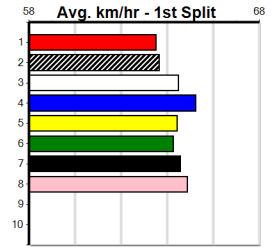

LAMIA ERNIE (4) only needs to step on even terms and he can explode out to an early lead and prove hard to catch. GEANI BALE (8) handles a wide draw and is well up to this class. DESTINI REBEL (2) can settle on the speed and be in the finish.

Watchdog Tips: 4 8 2 1 Bet: Win 4

Race card for LYRICAL CRIPPS [5]. Includes dog details (BD, Dog, Jun-21), sire (GET IT GIZMO), dam (ZIPPING LYRIC), owner (K Howat), and trainer (Kenneth Howat). Features a box history table and prize breakdown.

Race card for DESTINI REBEL (NSW)[5]. Includes dog details (RBD, Dog, Mar-21), sire (FERAL FRANKY), dam (DESTINI SOPRANO), owner (San Antonio (SYN), E Rinaldi, J Rinaldi), and trainer (Kylie Norton). Features a box history table and prize breakdown.

Race card for GREYSYND SHOCK [5]. Includes dog details (F, Dog, Jan-19), sire (BEWILDERING), dam (GREYSYND EMMA), owner (Greysynd Racing (SYN), W Owen, J Chilcott, A Long), and trainer (Michael Chilcott). Features a box history table and prize breakdown.

Race card for LAMIA ERNIE (NSW)[5]. Includes dog details (BK, Dog, Oct-21), sire (SUPERIOR PANAMA), dam (ICE GAMBLER), owner (G Carchedi), and trainer (Chris Armstrong). Features a box history table and prize breakdown.

Race card for ZIPPING CRUSADER (NSW)[5]. Includes dog details (BK, Dog, Feb-20), sire (GOODESY), dam (ZIPPING ABBY), owner (D Webber), and trainer (Daniel Webber). Features a box history table and prize breakdown.