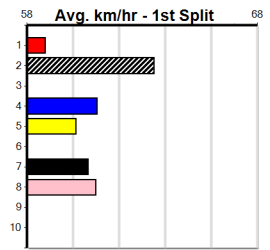

AMRON BOY AT STUD

1

6:44PM

(VIC time)

Distance: 525m, Race Type: Maiden, Total Prizemoney: $2,860
1st: $1,900, 2nd: $590, 3rd: $295, 4th: $75

HURDLING HAROLD (2) had no luck on the first bend here last week when challenging for the lead and can lead clearly here tonight and looks the big improver. AKELA IAIDO (1) is expecting to be charging home at the business end.

Watchdog Tips: 2 1 7 8 **Bet:** Win 2

Form Box	Wgt	Dist	Track	Date	Time	BON	Margin	1st/2nd (Time)	PIR	Checked	Comment	WR	Split 1	S/P	Grade		
1	AKELA IAIDO [M] $3.80																
	Improving with each run, strong type, danger.																
	BK Dog Sep-22 Sire: BALLYMAC KINGDOM Dam: AKELA CLASS Trainer: Thomas Dailly (Anakie)																
	Owner(s): DAILY GREYHOUND FARMS (SYN), G Dailly, T Dailly																
	Winning Distances: < 300m (0) 300 - 399m (0) 400 - 499m (0) 500 - 599m (0) 600 - 699m (0) > 700m (0)																
	Winning Weights:																
	6th (8) 30.6 525 MEP R3 08-May-24 31.20 29.86 9.00L PAW WHISTLER (30.58) M/7566 . . . . . 5.53 $11.40 MH																
	6th (6) 30.6 460 GEL R1 17-May-24 26.90 25.87 11.00 SPELL ON YOU (26.19) M/876 . . . . . 7.11 $15.10 M																
	2nd (3) 30.4 525 MEP R1 22-May-24 31.18 29.92 2.00L MISTER MANFREDI (31.04) M/5322 . . . . . 5.53 $5.90 M																
	6th (4) 30.3 450 BAL R2 26-May-24 26.18 24.76 8.00L AKELA JUDO (25.64) M/666 . . . . . 7.08 $38.30 M																
2nd (4) 31.2 525 MEP R1 29-May-24 30.82 29.92 3.00L HARVEY INTENTION (30.63) M/6544 . . . . . 5.47 $12.20 M																	
Last 3 wins NOT included above																	
<table border="1" style="width: 100%; border-collapse: collapse;"> <thead> <tr> <th>Bx</th> <th>1st</th> <th>2nd</th> <th>3rd</th> <th>4th</th> <th>5th</th> <th>6th</th> <th>7th</th> <th>8th</th> </tr> </thead> <tbody> <tr><td>1</td><td></td><td></td><td></td><td></td><td></td><td></td><td></td><td></td></tr> <tr><td>2</td><td></td><td>1</td><td></td><td></td><td></td><td></td><td></td><td></td></tr> <tr><td>3</td><td></td><td></td><td></td><td></td><td></td><td></td><td></td><td></td></tr> <tr><td>4</td><td></td><td>1</td><td></td><td></td><td></td><td>1</td><td></td><td></td></tr> <tr><td>5</td><td></td><td></td><td></td><td></td><td></td><td></td><td></td><td></td></tr> <tr><td>6</td><td></td><td></td><td></td><td></td><td></td><td>1</td><td></td><td></td></tr> <tr><td>7</td><td></td><td></td><td></td><td></td><td></td><td></td><td></td><td></td></tr> <tr><td>8</td><td></td><td></td><td></td><td></td><td></td><td></td><td>1</td><td></td></tr> <tr><td>Prize</td><td colspan="8"></td></tr> <tr><td>Best</td><td colspan="8"></td></tr> <tr><td>Starts</td><td colspan="8"></td></tr> <tr><td>Trk/Dts</td><td colspan="8"></td></tr> <tr><td>APM</td><td colspan="8"></td></tr> </tbody> </table>																	
2	HURDLING HAROLD (NSW)[M] $4.80																
	No luck at his two runs here, big improver.																
	BEED Dog Jul-22 Sire: FERAL FRANKY Dam: PRECIOUS DESTINI Trainer: Shaun Hughes (Taylors Lakes)																
	Owner(s): S Hughes																
	Winning Distances: < 300m (0) 300 - 399m (0) 400 - 499m (0) 500 - 599m (0) 600 - 699m (0) > 700m (0)																
	Winning Weights:																
	6th (7) 32.6 525 MEP R1 15-May-24 31.18 30.12 9.50L PAW ZELINI (30.54) M/4666 . . . . . 5.31 $32.10 M																
	6th (1) 33.0 525 MEP R2 29-May-24 31.94 29.92 21.00 PAW DIMETRA (30.52) Q/2666 . . . . . 5.26 $3.80 M																
	Last 3 wins NOT included above																
	<table border="1" style="width: 100%; border-collapse: collapse;"> <thead> <tr> <th>Bx</th> <th>1st</th> <th>2nd</th> <th>3rd</th> <th>4th</th> <th>5th</th> <th>6th</th> <th>7th</th> <th>8th</th> </tr> </thead> <tbody> <tr><td>1</td><td></td><td></td><td></td><td></td><td></td><td>1</td><td></td><td></td></tr> <tr><td>2</td><td></td><td></td><td></td><td></td><td></td><td></td><td></td><td></td></tr> <tr><td>3</td><td></td><td></td><td></td><td></td><td></td><td></td><td></td><td></td></tr> <tr><td>4</td><td></td><td></td><td></td><td></td><td></td><td></td><td></td><td></td></tr> <tr><td>5</td><td></td><td></td><td></td><td></td><td></td><td></td><td></td><td></td></tr> <tr><td>6</td><td></td><td></td><td></td><td></td><td></td><td></td><td></td><td></td></tr> <tr><td>7</td><td></td><td></td><td></td><td></td><td></td><td>1</td><td></td><td></td></tr> <tr><td>8</td><td></td><td></td><td></td><td></td><td></td><td></td><td></td><td></td></tr> <tr><td>Prize</td><td colspan="8"></td></tr> <tr><td>Best</td><td colspan="8"></td></tr> <tr><td>Starts</td><td colspan="8"></td></tr> <tr><td>Trk/Dts</td><td colspan="8"></td></tr> <tr><td>APM</td><td colspan="8"></td></tr> </tbody> </table>																
3	*** VACANT BOX ***																
	Sire: Dam: Trainer:																
	Owner(s):																
	Winning Distances: < 300m (0) 300 - 399m (0) 400 - 499m (0) 500 - 599m (0) 600 - 699m (0) > 700m (0)																
	Winning Weights: