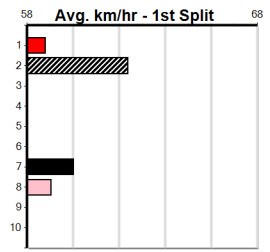

TOTAL CONTAINER SOLUTIONS

2

7:07PM

(VIC time)

Distance: 525m, **Race Type:** Maiden, **Total Prizemoney:** $2,860
1st: $1,900, **2nd:** $590, **3rd:** $295, **4th:** $75

FARSIGHT (5) is a litter sister to the promising JEBRYNAH NITRO (5) and is sure to have plenty of support on debut. BLUE FLAME (2) has the required early speed to take up the early running. ANGEL ABOVE (1) was never out of trouble on debut.

Watchdog Tips: **5** **2** **1** **7** **Bet:** **Box Trifecta 1,2,5 ($10 for 166.67%)**

Form Box	Wgt	Dist	Track	Date	Time	BON	Margin	1st/2nd (Time)	PIR	Checked	Comment	WR	Split 1	S/P	Grade	
1	ANGEL ABOVE (NSW)[M] Never out of bother on debut, better box, improver $4.50															
	WBK Dog Apr-22 Sire: FERNANDO BALE Dam: SHOWGIRL QUEEN Trainer: Andrea Chapple (Exford)															
	Owner(s): J Barbara															
	Winning Distances: < 300m (0) 300 - 399m (0) 400 - 499m (0) 500 - 599m (0) 600 - 699m (0) > 700m (0)															
	Winning Weights:															
	4th (6)	35.1	525	MEP	R1	22-May-24	31.45	29.92	6.00L	MISTER MANFREDI (31.04)	M/3444			5.53	$2.80	M
	Last 3 wins NOT included above															
	Box History															
	Prize Best Starts Trk/Dts APM															
	2	BLUE FLAME [M] Has the speed to lead for a long way, danger. $5.50														
BE Bitch Mar-22 Sire: SENNACHIE Dam: LIGHT VIEW Trainer: Cameron Morris-flynn (Mitchell P)																
Owner(s): N Dewhurst																
Winning Distances: < 300m (0) 300 - 399m (0) 400 - 499m (0) 500 - 599m (0) 600 - 699m (0) > 700m (0)																
Winning Weights:																
4th (4)		27.8	460	GEL	R4	23-Apr-24	26.73	25.73	14.00	CABAO NICKEL (25.77)	M/656			6.82	$22.40	M
5th (3)		27.2	410	HOR	R2	26-Apr-24	24.72	23.65	6.00L	SPIN AND BURN (24.31)	S/76			11.03	$20.10	M
5th (4)		27.1	390	SHP	R2	02-May-24	23.34	22.35	12.00	GO GO JEFF (22.52)	S/87			9.06	$21.00	T3-M
F (5)		27.0	390	WBL	R2	06-May-24	0.00	22.36		CHELSEA DAGGER (22.73)	M/77	V0		9.77	$5.20	M
6th (2)		27.3	500	BEN	R3	11-May-24	29.31	28.13	6.50L	AS YOU WERE (28.89)	Q/876			7.17	$14.40	M
4th (1)	27.2	500	BEN	R2	22-May-24	29.10	28.35	1.00L	PYRENEES CHATEAU (29.03)	M/444			6.96	$7.80	M	
2nd (1)	27.3	500	BEN	R2	29-May-24	28.44	28.33	1.25L	TUDOR PEAK (28.36)	Q/122			6.65	$5.00	T3-RW	
5th (5)	27.9	350	HVL	R2	02-Jun-24	19.99	19.24	8.50L	FLYING GENERAL (19.41)	M/6			6.88	$49.50	M	
Last 3 wins NOT included above																
Box History																
Prize Best Starts Trk/Dts APM																
3	*** VACANT BOX ***															
	Sire: Dam: Trainer:															
	Owner(s):															
	Winning Distances: < 300m (0) 300 - 399m (0) 400 - 499m (0) 500 - 599m (0) 600 - 699m (0) > 700m (0)															
	Winning Weights:															
	Box History															
	Prize Best Starts Trk/Dts APM															
	4	AKELA NINJUTSU [M] Slow beginner, still learning, place best. $14.00														
		BK Bitch Sep-22 Sire: BALLYMAC KINGDOM Dam: AKELA CLASS Trainer: Thomas Dailly (Anakie)														
		Owner(s): DAILLY GREYHOUND FARMS (SYN), G Dailly, T Dailly														
Winning Distances: < 300m (0) 300 - 399m (0) 400 - 499m (0) 500 - 599m (0) 600 - 699m (0) > 700m (0)																
Winning Weights:																
8th (1)		25.2	525	MEP	R3	08-May-24	31.60	29.86	15.00	PAW WHISTLER (30.58)	Q/8888			5.55	$6.40	MH
8th (3)		25.1	450	BAL	R2	15-May-24	26.50	24.79	12.00	AKELA MARTIAL (25.70)	M/888	V14		7.13	$35.40	M
5th (6)		24.8	525	MEP	R2	29-May-24	31.62	29.92	16.00	PAW DIMETRA (30.52)	S/7445			5.57	$22.10	M
Last 3 wins NOT included above																
Box History																
Prize Best Starts Trk/Dts APM																
5	FARSIGHT [M] Bred to have loads of talent, can fire on debut. $2.20															
	BK Bitch Mar-22 Sire: BERNARDO Dam: SEGOVIA'S DREAM Trainer: Bryan Sykes (Upper Beaconsfield)															
	Owner(s): B Sykes															
	Winning Distances: < 300m (0) 300 - 399m (0) 400 - 499m (0) 500 - 599m (0) 600 - 699m (0) > 700m (0)															
	Winning Weights:															
	Last 3 wins NOT included above															
	Box History															
	Prize Best Starts Trk/Dts APM